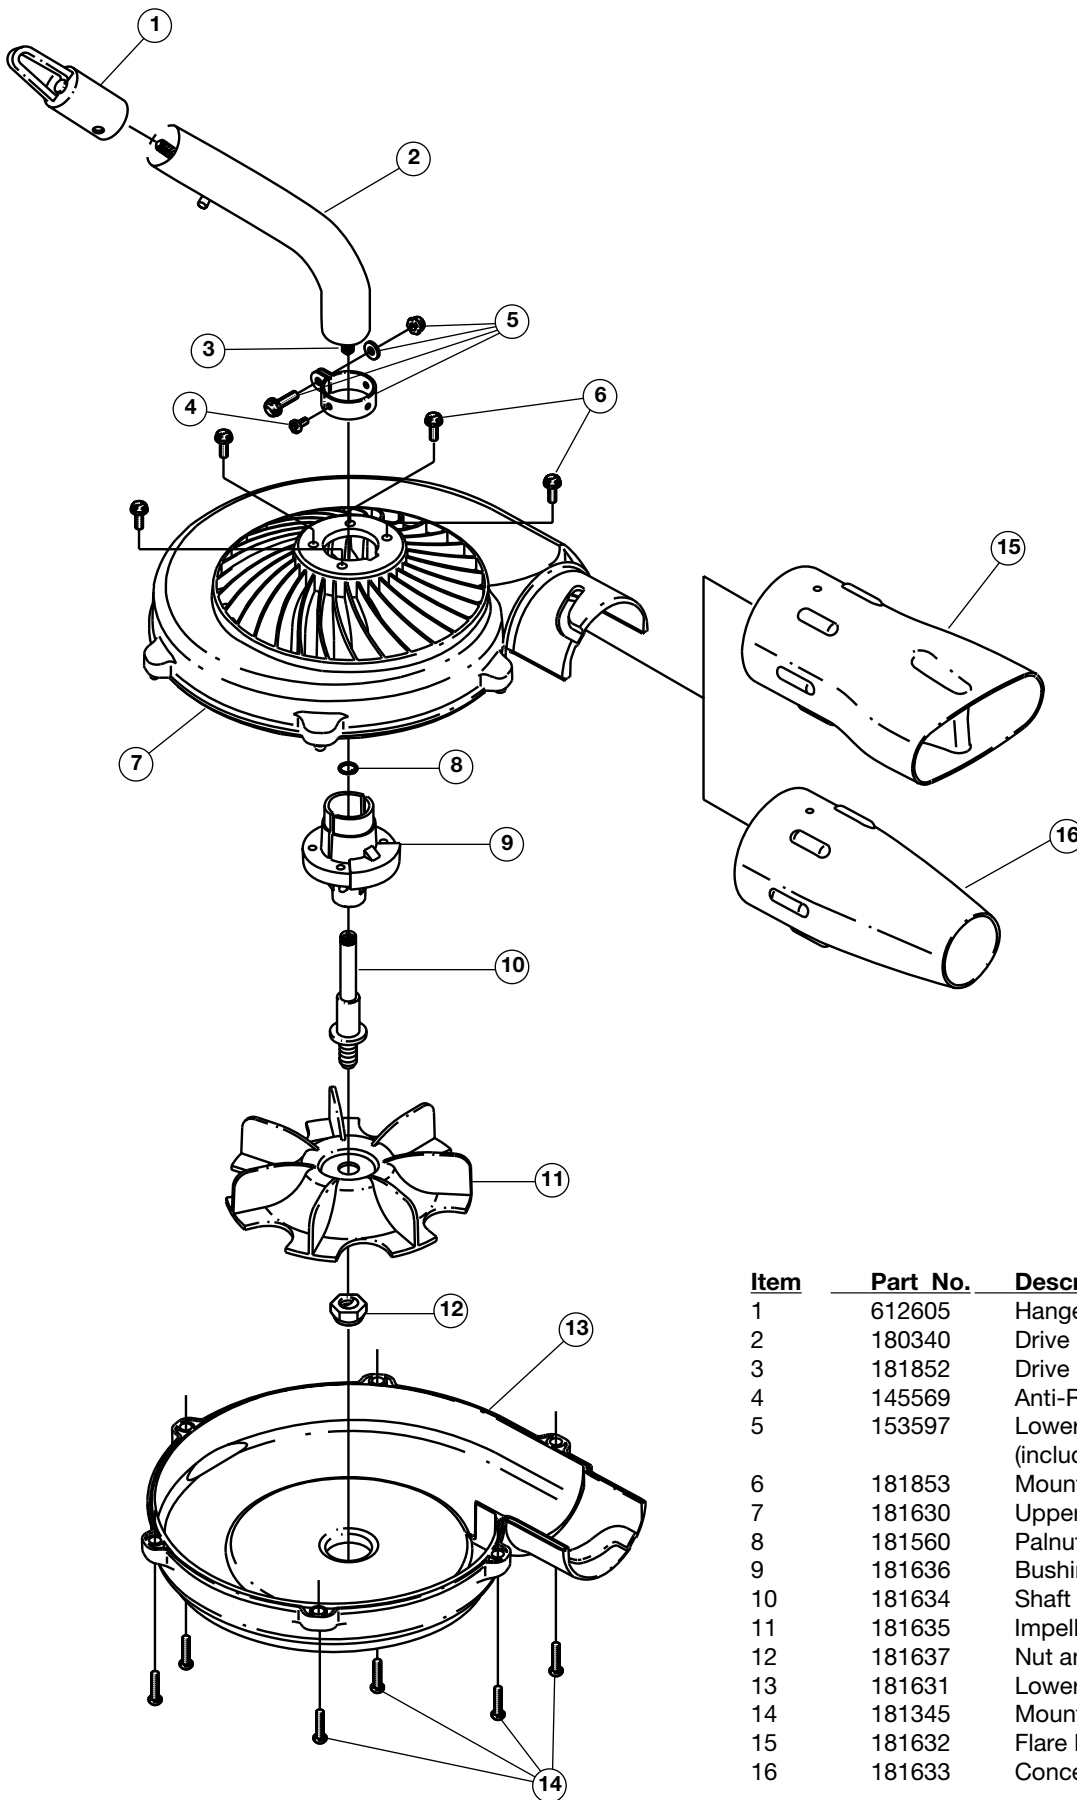

BLOWER PARTS - MODEL TB720r
(Serial no. 611000001 and greater)

Item	Part No.	Description
1	612605	Hanger
2	180340	Drive Shaft Housing Assembly
3	181852	Drive Shaft Assembly
4	145569	Anti-Rotation Screw
5	153597	Lower Clamp Assembly (includes 4)
6	181853	Mounting Screw
7	181630	Upper Housing
8	181560	Palmnut
9	181636	Bushing Assembly Housing
10	181634	Shaft Impeller
11	181635	Impeller
12	181637	Nut and Washer
13	181631	Lower Housing
14	181345	Mounting Screw
15	181632	Flare Nozzle
16	181633	Concentrator Nozzle