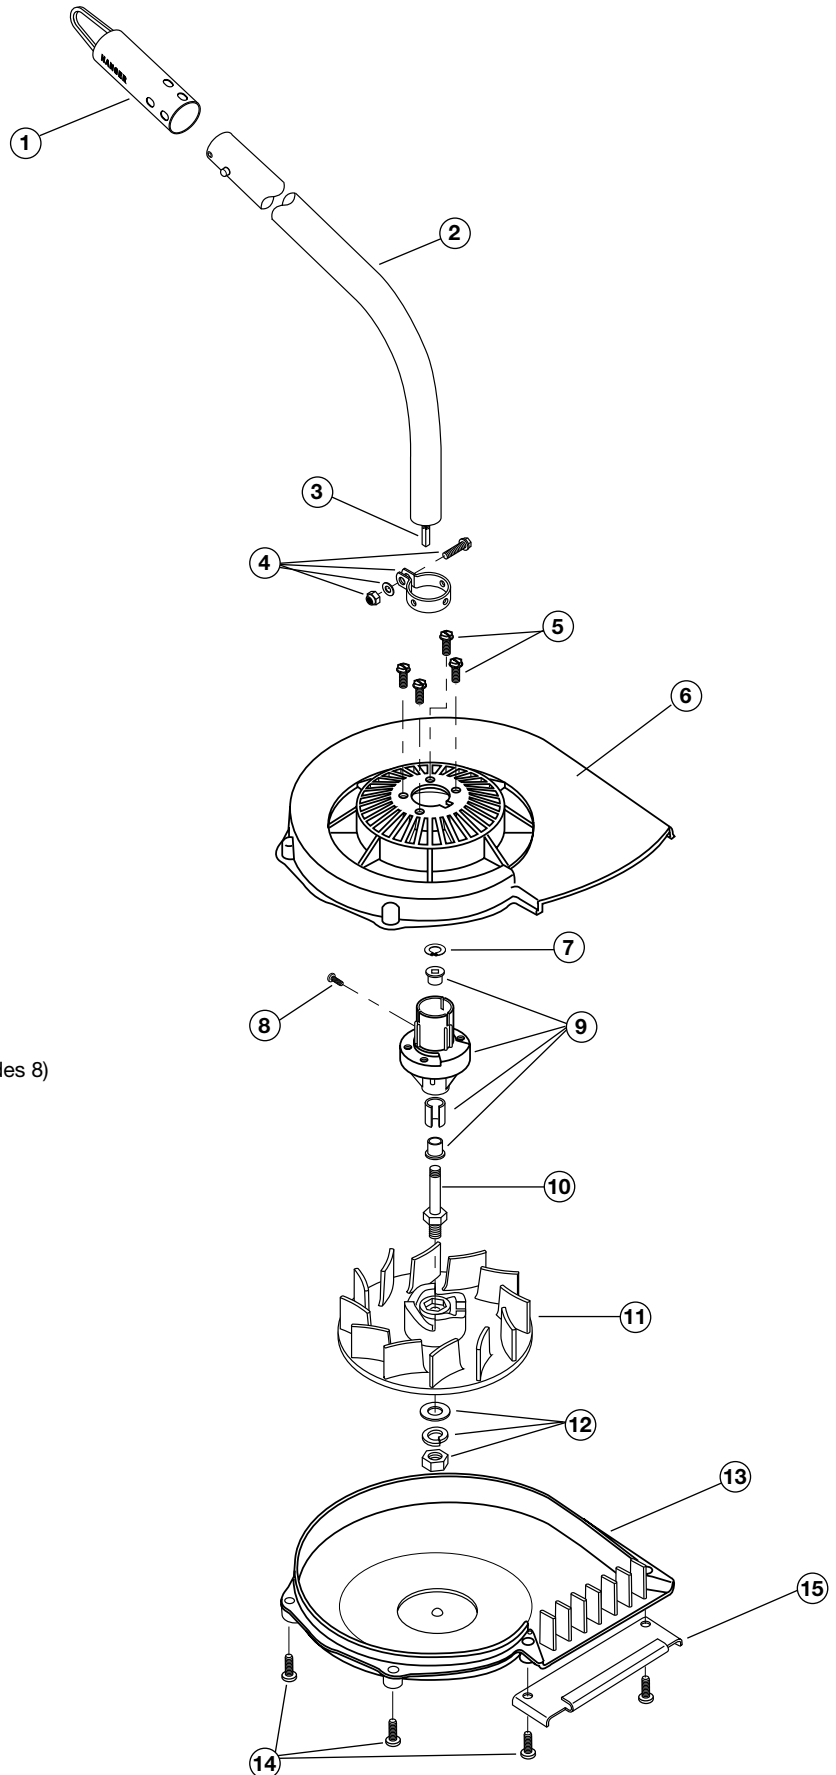

**REPLACEMENT PARTS – MODEL SB720r  
SWEEPER BLOWER ATTACHMENT**

(Serial Number 305000001 and greater)

Item	Part No.	Description
1	612605	Hanger
2	180340	Drive Shaft Housing Assembly
3	181852	Drive Shaft Assembly
4	153597	Lower Clamp Assembly (includes 8)
5	153318	Mounting Screw Assembly
6	180105	Upper Housing Assembly
7	145570	Palnut
8	145569	Anti-Rotation Screw
9	181636	Bushing Housing Assembly
10	612559	Impeller Shaft
11	180196	Impeller
12	182217	Nut and Washer Assembly
13	180106	Lower Housing Assembly
14	145888	Mounting Screw Assembly
15	612562	Edge Guard