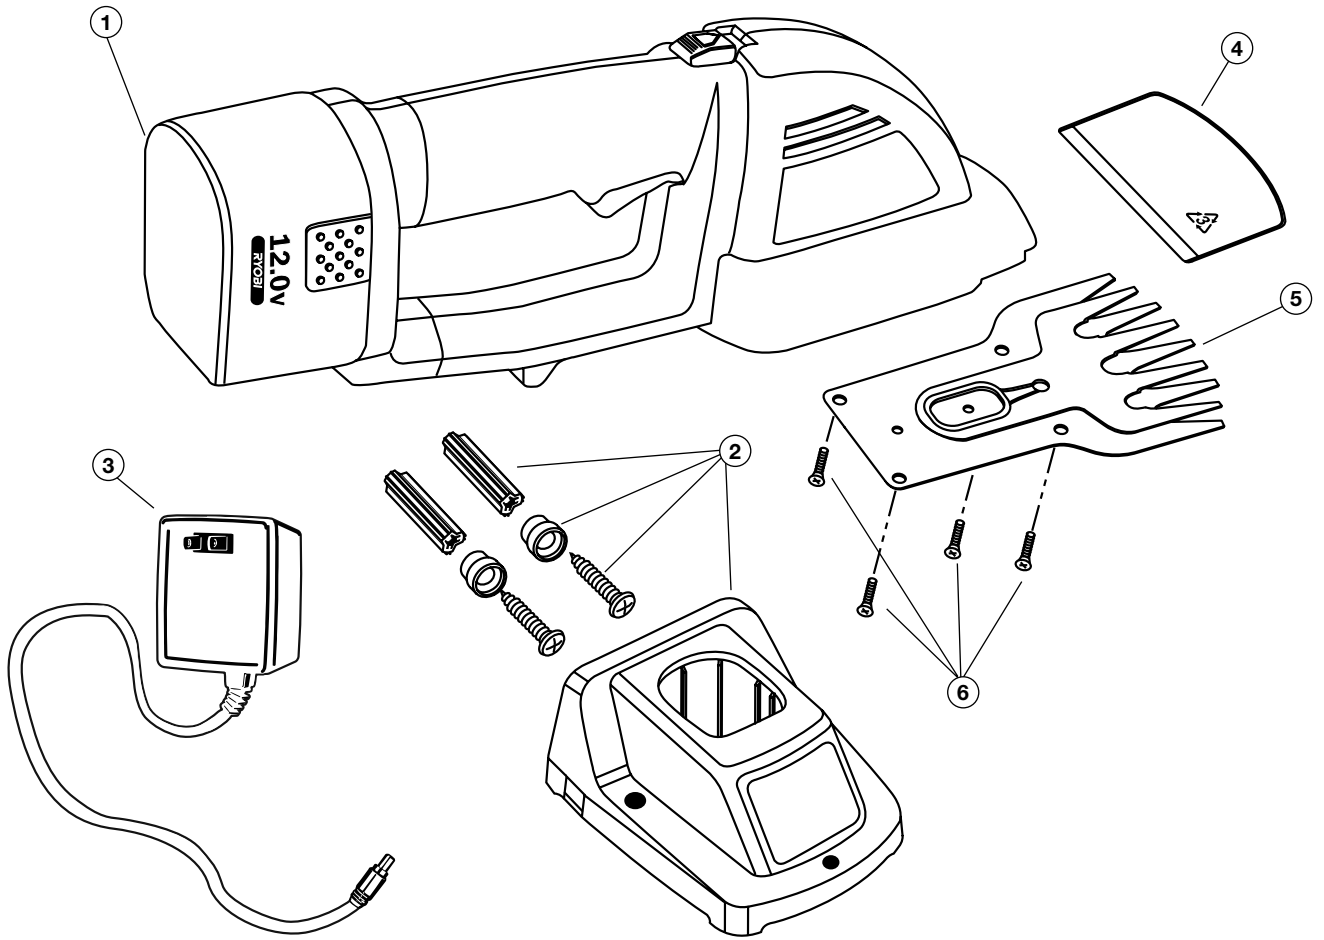

**REPLACEMENT PARTS - MODEL GS12V**  
**12 VOLT BATTERY GRASS SHEARS**  
(Serial Number 802100001 and greater)

<b>Item</b>	<b>Part No.</b>	<b>Description</b>
1	181918	12 Volt Battery
2	181919	Charging Stand
3	181925	12 Volt Charger (Model No. 4400101)
4	181955	Blade Cover
5	181954	Replacement Blade
6	181956	Blade Screw