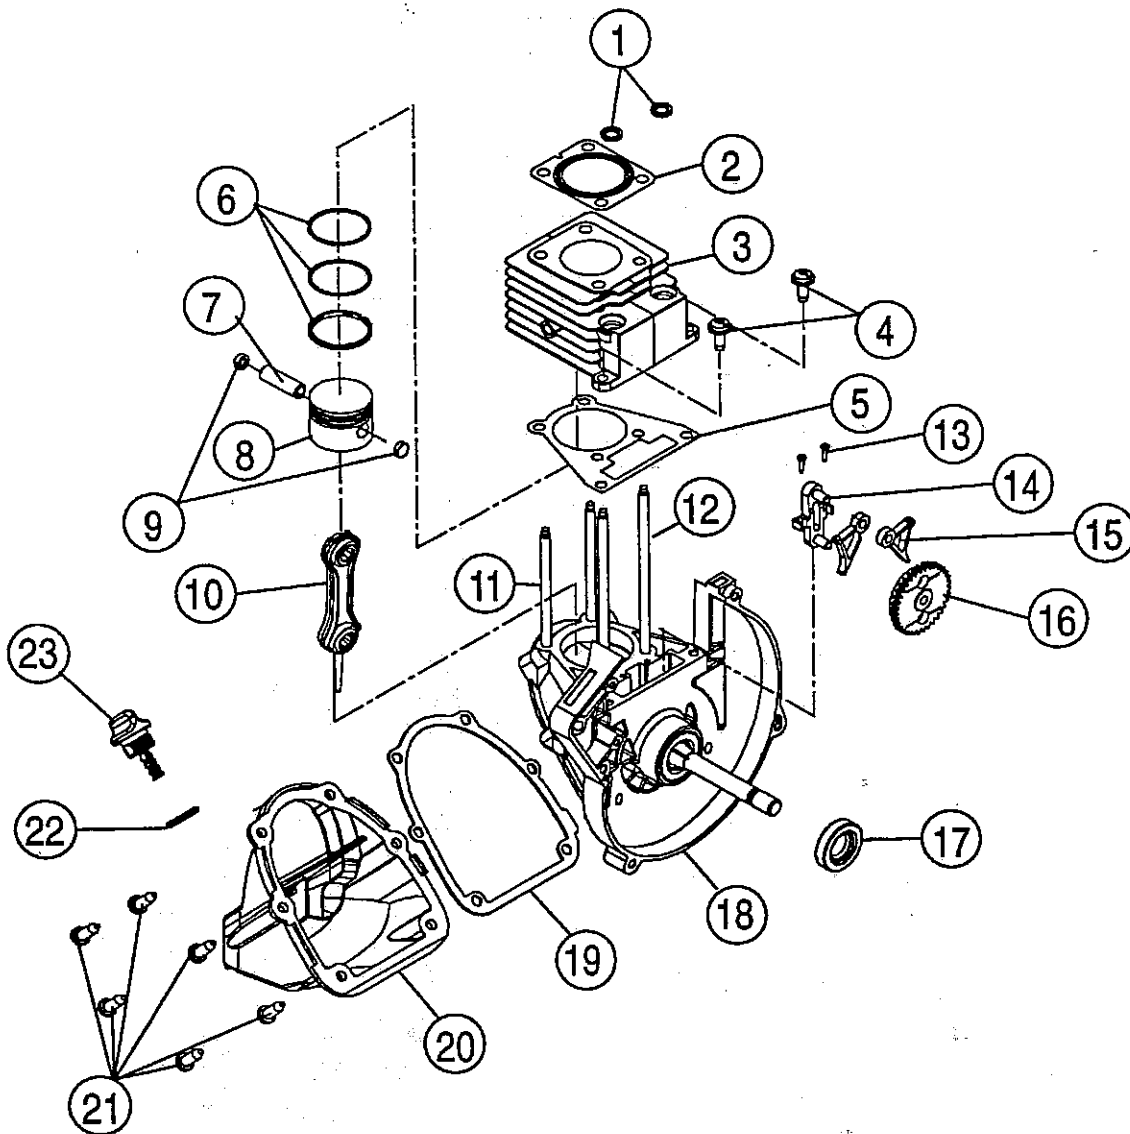

**CYLINDER & CRANKCASE ASSEMBLY MODEL 690**  
 (Serial no. 403026296 and greater)

Item	Part No.	Description	Item	Part No.	Description
1	181000	O-Ring, Push Rod Tube	15	181014	Follower, Cam
2	181001	Gasket, Cylinder Head	16	181015	Cam Gear
3	181002	Cylinder	17	181016	Seal
4	181003	Screw, M5 X 18.7mm	18	181017	Crankcase W/Power Shaft (includes items 11, 12 & 17)
5	181004	Gasket, Cylinder	19	181018	Gasket, Oil Pan
6	181005	Piston Ring Set	20	181019	Pan, Oil
7	181006	Pin, Wrist	21	181020	Screw, M5 X 15.8mm (6 required)
8	181007	Piston	22	181021	O-Ring
9	181008	Button, Wrist Pin	23	181022	Plug, Oil Fill (includes item 22)
10	181009	Rod, Connecting	*	181023	Piston and Rod Assembly (items 6-10)
11	181010	Cylinder Stud (83.5mm)	*	181024	Engine Gasket Kit
12	181011	Cylinder Stud (115.5mm)			
13	181012	Screw, Cam Bracket			
14	181013	Bracket, Cam			
			*		not shown

**CYLINDER HEAD ASSEMBLY - MODEL 990r**

(Serial no. 403026296 and greater)

Item	Part No.	Description
1	181025	Screw, Valve Cover
2	181026	Hose, Breather
3	181027	Breather Assembly
4	181028	Cover, Valve
5	181029	Gasket, Valve Cover
6	181030	Nut, Rocker Adjusting
7	181031	Pivot, Rocker Arm
8	181032	Arm, Rocker
9	181033	Rod, Push
10	181034	Nut, Hex 5M
11	181035	Washer
12	181036	Guide, Push Rod
13	181037	Retainer, Valve Spring
14	181038	Spring, Valve
15	181039	Head, Cylinder
16	181040	Valve
17	180852	Spark Plug
*	181041	Cylinder Head Assembly (items 13-16)
*	181042	Short Block Assembly (all items from pages 2 & 3)
*		not shown