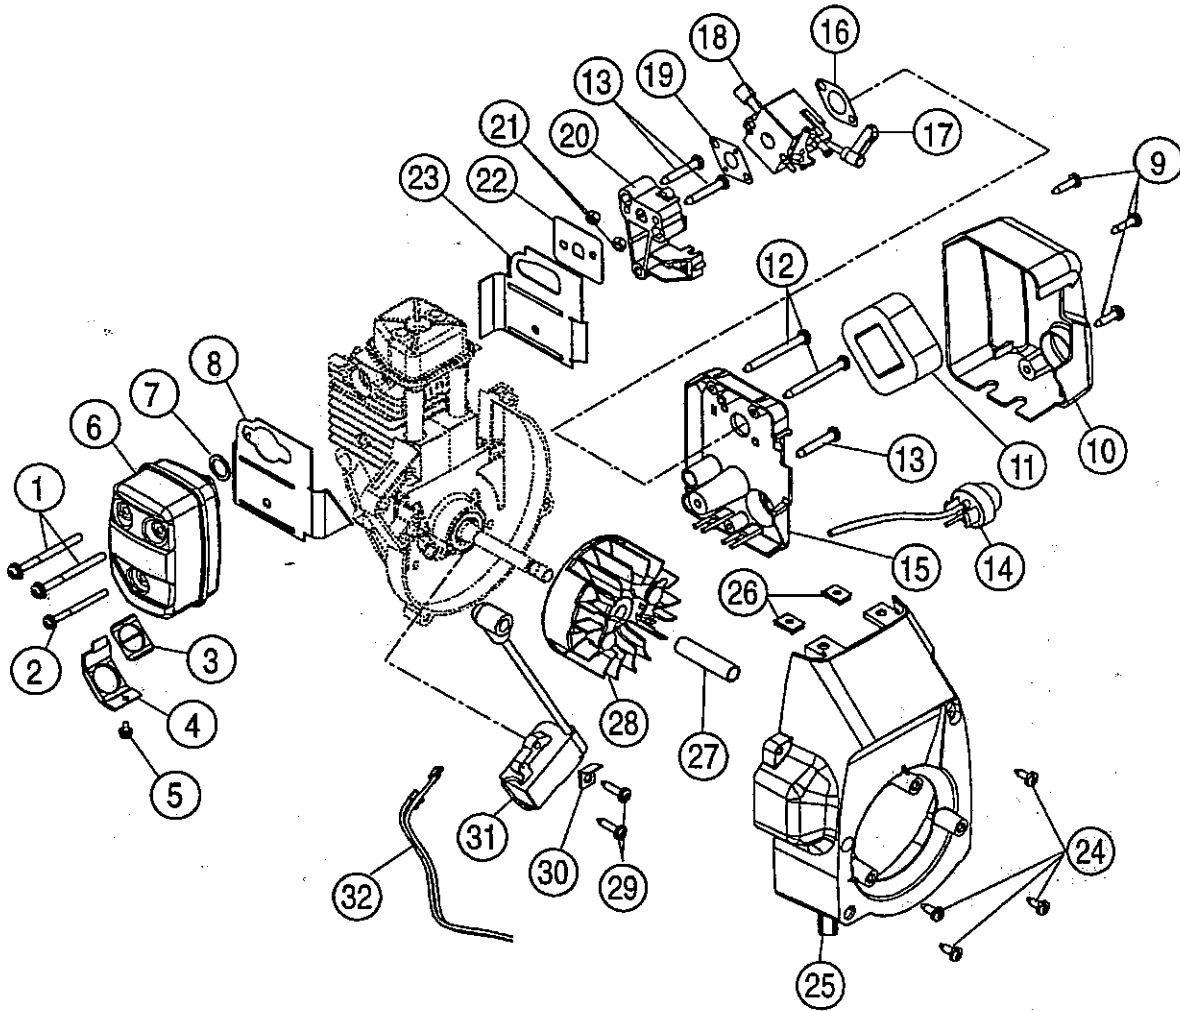

CARBURETOR & MUFFLER ASSEMBLY MODEL 9961-4983

(Serial no. 403026296 and greater)

Item	Part No.	Description
1	181043	Screw, Muffler Mounting
2	181044	Screw, Muffler Mounting
3	180890	Screen, Spark Arrestor
4	181045	Cover, Screen
5	181046	Screw, Screen Cover
6	181047	Muffler (includes items 1-5 & 7)
7	181048	Gasket, Muffler
8	181049	Baffle, Muffler
9	181050	Screw, Air Filter Cover
10	181051	Cover, Air Filter
11	180350	Filter, Air
12	181052	Screw, Air Filter Base (52.5mm)
13	181053	Screw, M5 X 29mm
14	181054	Primer and Line Assembly
15	181055	Base, Air Filter
16	181056	Gasket
17	181057	Lever, Choke
18	181058	Carburetor W/Choke Lever
19	181059	Gasket

Item	Part No.	Description
20	181060	Insulator, Carb Mount
21	181034	Nut, Hex 5M
22	181061	Gasket, Intake
23	181062	Baffle, Intake
24	181003	Screw, M5 X 18.7mm
25	181063	Housing, Fan
26	181064	Nut, Tinnerman
27	181065	Spacer
28	153624	Flywheel
29	181066	Screw, Module
30	611063	Tab, Ground
31	181067	Module, Ignition
32	181094	Lead, Wire 18" (2 required)
*	610676	Key, Flywheel
*	180142	Flywheel Starter Pawl Repair Kit
*	181068	O.E.M. Carburetor Repair Kit
*	181069	Gasket-Diaphragm Repair Kit
*		not shown