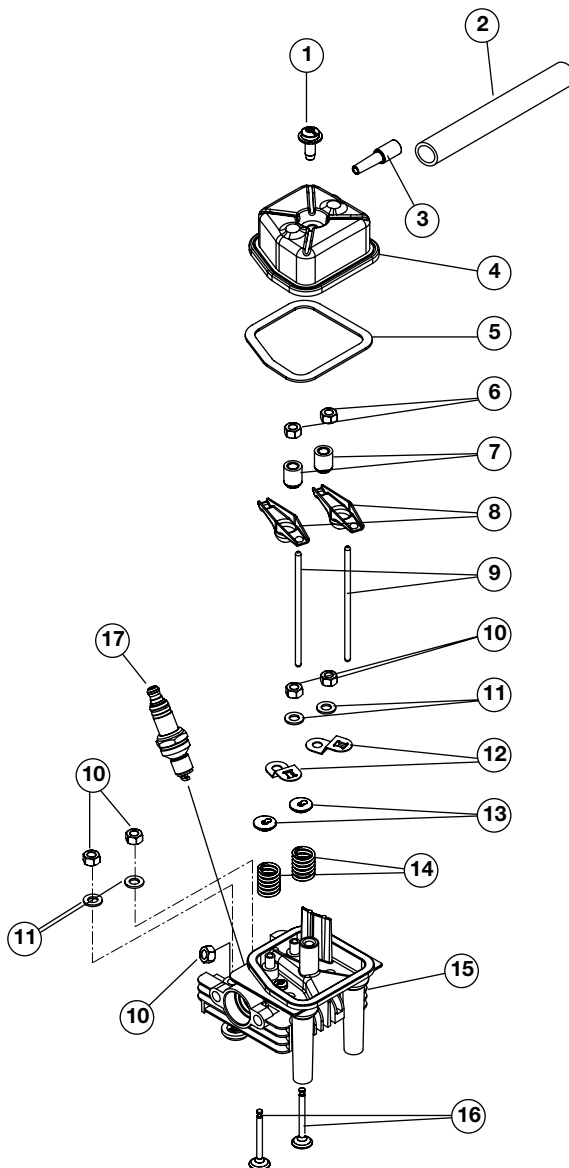

**CYLINDER & CRANKCASE ASSEMBLY - MODEL 990r**

(Serial No. 611000001 and greater)

Item	Part No.	Description
1	181000	O-Ring
2	181001	Cylinder Head Gasket
3	181002	Cylinder
4	181003	Screw, (M5 X 18.7mm)
5	181004	Cylinder Gasket
6	181005	Piston Ring Set
7	181006	Wrist Pin
8	181007	Piston
9	181008	Wrist Pin Button
10	181009	Connecting Rod
11	181010	Cylinder Stud (83.5mm)
12	181011	Cylinder Stud (115.5mm)
13	181012	Cam Bracket Screw
14	181013	Cam Bracket
15	181014	Cam Follower

Item	Part No.	Description
16	181015	Cam Gear
17	181016	Seal
18	181017	Crankcase W/Power Shaft (includes items 11, 12 & 17)
19	181018	Oil Pan Gasket
20	181019	Oil Pan
21	181020	Screw (M5 X 15.8mm)
22	181021	O-Ring
23	181022	Oil Fill Plug (includes item 22)
*	181023	Piston and Rod Assembly (items 6-10)
*	181024	Engine Gasket Kit
*		not shown

**CYLINDER HEAD ASSEMBLY - MODEL 990r**

(Serial No. 611000001 and greater)

Item	Part No.	Description
1	181025	Valve Cover Screw
2	181026	Breather Hose
3	181027	Breather Assembly
4	181028	Valve Cover
5	181029	Valve Cover Gasket
6	181030	Rocker Adjusting Nut
7	181031	Rocker Arm Pivot
8	181032	Rocker Arm
9	181033	Push Rod
10	181034	Hex Nut
11	181035	Washer
12	181036	Push Rod Guide
13	181037	Valve Spring Retainer
14	181038	Valve Spring
15	181039	Cylinder Head
16	181040	Valve
17	180852	Spark Plug
*	181041	Cylinder Head Assembly (items 13-16)
*	181042	Short Block Assembly (all items from pages 2 & 3)
*		not shown