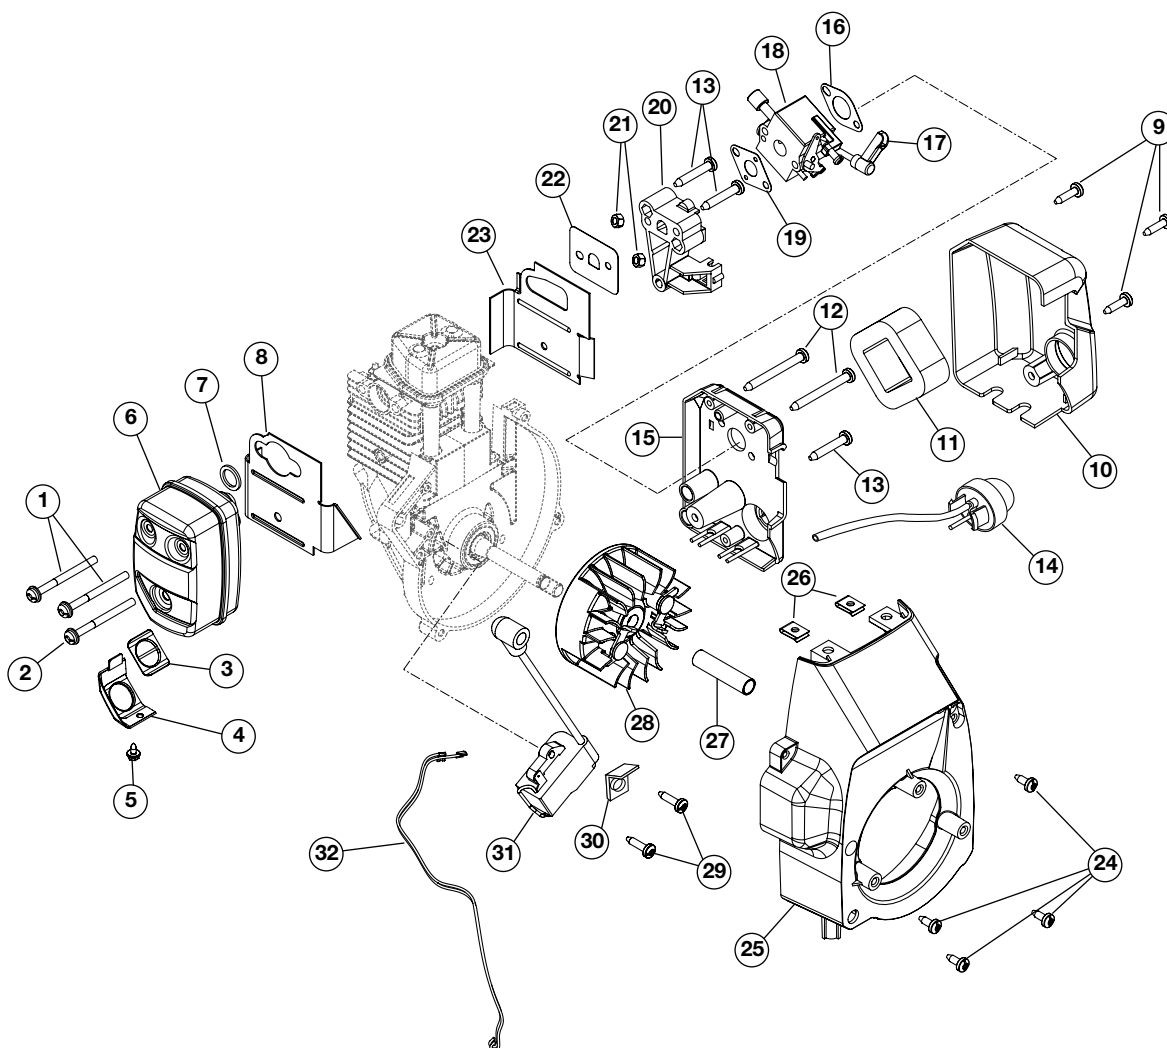

Item	Part No.	Description
16	181015	Cam Gear
17	181016	Seal
18	181017	Crankcase W/Power Shaft (includes items 11, 12 & 17)
19	181018	Oil Pan Gasket
20	181019	Oil Pan
21	181020	Screw (M5 X 15.8mm)
22	181021	O-Ring
23	181022	Oil Fill Plug (includes item 22)
*	181023	Piston and Rod Assembly (items 6-10)
*	181024	Engine Gasket Kit
*		not shown

**CYLINDER HEAD ASSEMBLY - MODEL 990r**

(Serial No. 611000001 and greater)

Item	Part No.	Description
1	181025	Valve Cover Screw
2	181026	Breather Hose
3	181027	Breather Assembly
4	181028	Valve Cover
5	181029	Valve Cover Gasket
6	181030	Rocker Adjusting Nut
7	181031	Rocker Arm Pivot
8	181032	Rocker Arm
9	181033	Push Rod
10	181034	Hex Nut
11	181035	Washer
12	181036	Push Rod Guide
13	181037	Valve Spring Retainer
14	181038	Valve Spring
15	181039	Cylinder Head
16	181040	Valve
17	180852	Spark Plug
*	181041	Cylinder Head Assembly (items 13-16)
*	181042	Short Block Assembly (all items from pages 2 & 3)
*		not shown

**CARBURETOR & MUFFLER ASSEMBLIES - MODEL 990r**

(Serial No. 611000001 and greater)

Item	Part No.	Description
1	181043	Muffler Mounting Screw(2 required)
2	181044	Muffler Mounting Screw
3	180890	Spark Arrestor Screen
4	181045	Screen Cover
5	181046	Screen Cover Screw
6	181047	Muffler (items 1-7)
7	181048	Muffler Gasket
8	181049	Muffler Baffle
9	181050	Air Filter Cover Screw
10	181051	Air Filter Cover
11	180350	Air Filter
12	181052	Air Filter Base Screw (52.5mm)
13	181053	Screw (M5 X 29mm)
14	181054	Primer and Line Assembly
15	181055	Air Filter Base
16	181056	Gasket
17	181057	Choke Lever
18	181058	Carburetor W/Choke Lever (includes limiter caps)
19	181059	Gasket