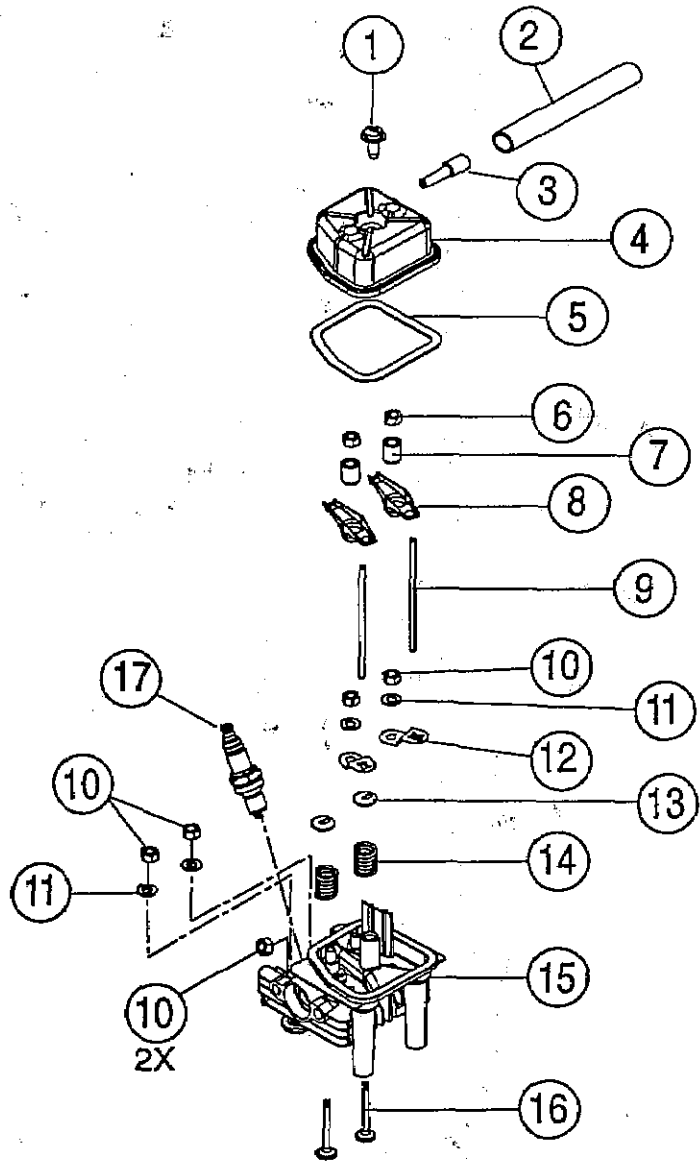

**CYLINDER & CRANKCASE ASSEMBLY MODEL 690**  
 (Serial no. 403026296 and greater)

Item	Part No.	Description	Item	Part No.	Description
1	181000	O-Ring, Push Rod Tube	15	181014	Follower, Cam
2	181001	Gasket, Cylinder Head	16	181015	Cam Gear
3	181002	Cylinder	17	181016	Seal
4	181003	Screw, M5 X 18.7mm	18	181017	Crankcase W/Power Shaft (includes items 11, 12 & 17)
5	181004	Gasket, Cylinder	19	181018	Gasket, Oil Pan
6	181005	Piston Ring Set	20	181019	Pan, Oil
7	181006	Pin, Wrist	21	181020	Screw, M5 X 15.8mm (6 required)
8	181007	Piston	22	181021	O-Ring
9	181008	Button, Wrist Pin	23	181022	Plug, Oil Fill (includes item 22)
10	181009	Rod, Connecting	*	181023	Piston and Rod Assembly (items 6-10)
11	181010	Cylinder Stud (83.5mm)	*	181024	Engine Gasket Kit
12	181011	Cylinder Stud (115.5mm)			
13	181012	Screw, Cam Bracket			
14	181013	Bracket, Cam			
			*		not shown

**CYLINDER HEAD ASSEMBLY - MODEL 990r**

(Serial no. 403026296 and greater)

Item	Part No.	Description
1	181025	Screw, Valve Cover
2	181026	Hose, Breather
3	181027	Breather Assembly
4	181028	Cover, Valve
5	181029	Gasket, Valve Cover
6	181030	Nut, Rocker Adjusting
7	181031	Pivot, Rocker Arm
8	181032	Arm, Rocker
9	181033	Rod, Push
10	181034	Nut, Hex 5M
11	181035	Washer
12	181036	Guide, Push Rod
13	181037	Retainer, Valve Spring
14	181038	Spring, Valve
15	181039	Head, Cylinder
16	181040	Valve
17	180852	Spark Plug
*	181041	Cylinder Head Assembly (items 13-16)
*	181042	Short Block Assembly (all items from pages 2 & 3)
*		not shown

Item	Part No.	Description
12	181076	Retainer, Starter Pulley
13	181077	Screw, M4 X 12.7mm
14	181078	Retainer, Rope Guide
15	611061	Guide, Rope
16	181079	Handle, Starter
17	181080	Screw, Fuel Tank Bracket
18	181081	Bracket, Fuel Tank
19	181082	Tank, Fuel (includes items 20, 22 & 23)
20	181083	Cap, Fuel
21	181084	Pad, Fuel Tank
22	181085	Fuel Line Assembly W/Filter
23	181086	Line, Fuel Return