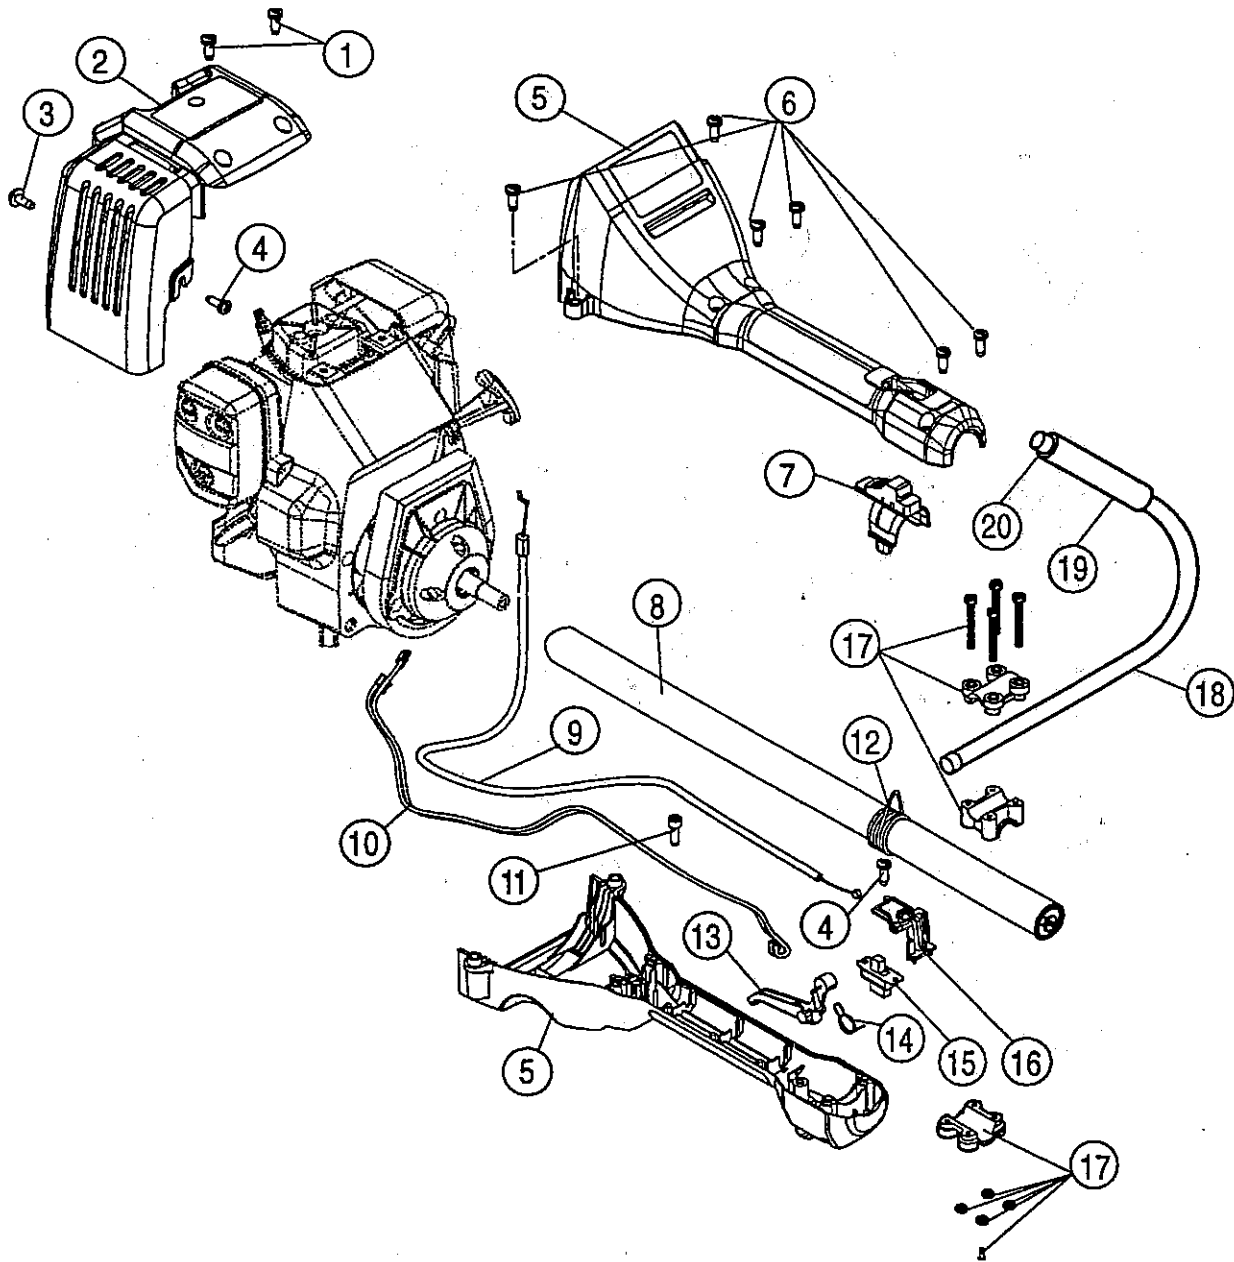

Item	Part No.	Description
1	181020	Screw, M5 X 15.8mm
2	181088	Cover, Engine
3	181089	Screw, M5 X 15.78mm SEMS
4	181104	Screw, Engine Cover
5	181090	Handle, Assembly
6	181070	Screw, M5 X 32mm
7	181091	Slide, Switch
8	181092	Housing, Upper Drive (970r and 990r only)
8	181105	Housing, Upper Drive (960r only)
9	181093	Cable, Throttle
10	181094	Lead, Wire 18" (2 required)

Item	Part No.	Description
11	181095	Screw, Anti-Rotation
12	610327	Clip, Shoulder Strap
13	181096	Trigger
14	610314	Spring
15	181097	Switch
16	181098	Retainer, Switch & Trigger
17	683295	Handle Bracket Assembly
18	181099	J-Handle Assembly (items 19 & 20)
19	612831	Grip
20	612021	Tube Closure
*	181103	Decal Kit

* not shown