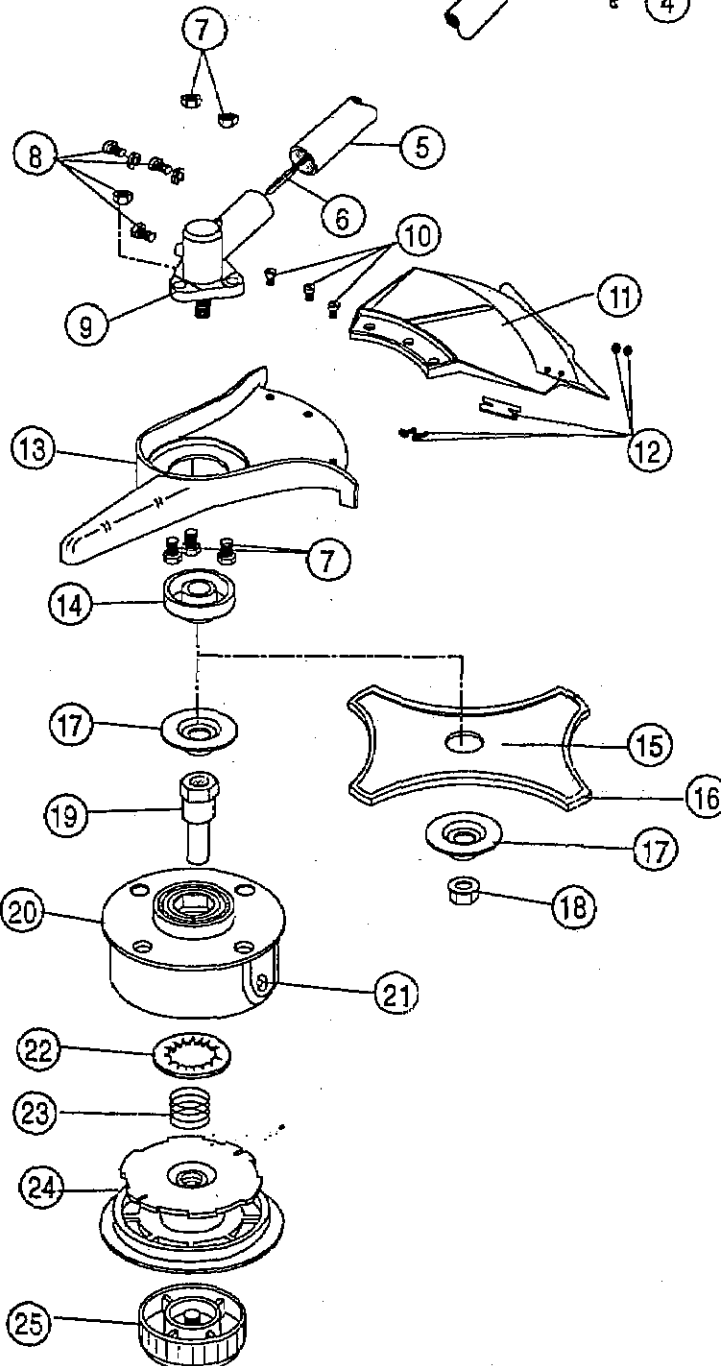

LOWER BOOM & CUTTING HEAD ASSEMBLY - MODEL 990f

(Serial no. 403026296 and greater)

Item	Part No.	Description
1	181092	Housing, Upper Drive
2	683605	Split Boom Coupling Set
3	683606	Screw, Coupling Set
4	683607	Screw, Wing (qty 2)
5	180804	Housing, Lower Drive
6	613300	Shaft, Flexible Drive
7	147539	Hardware, Brush Blade Guard Mounting
8	147677	Mounting Hardware & Grease Plug Assembly
9	147488	Gearbox (items 8, 14, 17 and 18)
10	683304	Screw, Guard Mounting
11	180387	Guard, Cutting Head
12	682061	Blade Assembly
13	147492	Guard Mount
14	147489	Driver
15	145873	Blade, Brush (includes item 16)
16	147670	Cover, Blade
17	147490	Washer, Retainer
18	147491	Nut, Lock
19	612483	Shaft, Spool
20	147494	Spool, Outer W/Eyelet
21	145566	Eyelet
22	612026	Retainer
23	610636	Spring
24	147495	Reel, Inner
25	180814	Bump Head Knob Assembly
*	147299	Locking Rod Tool
*	682075	Shoulder Strap Assembly

Optional Accessories

- 180120 Monoflail Cutting Line (50 ft)
- 147345 Spool and Line Assembly (40 ft)
- 147498 Complete Head Assembly (items 19-25)
- 180014 Blade Retaining Kit (items 17 and 18)
- 181100 Oil, SAE 30 100ml Bottle
- 181101 Spout, Oil Fill
- not shown