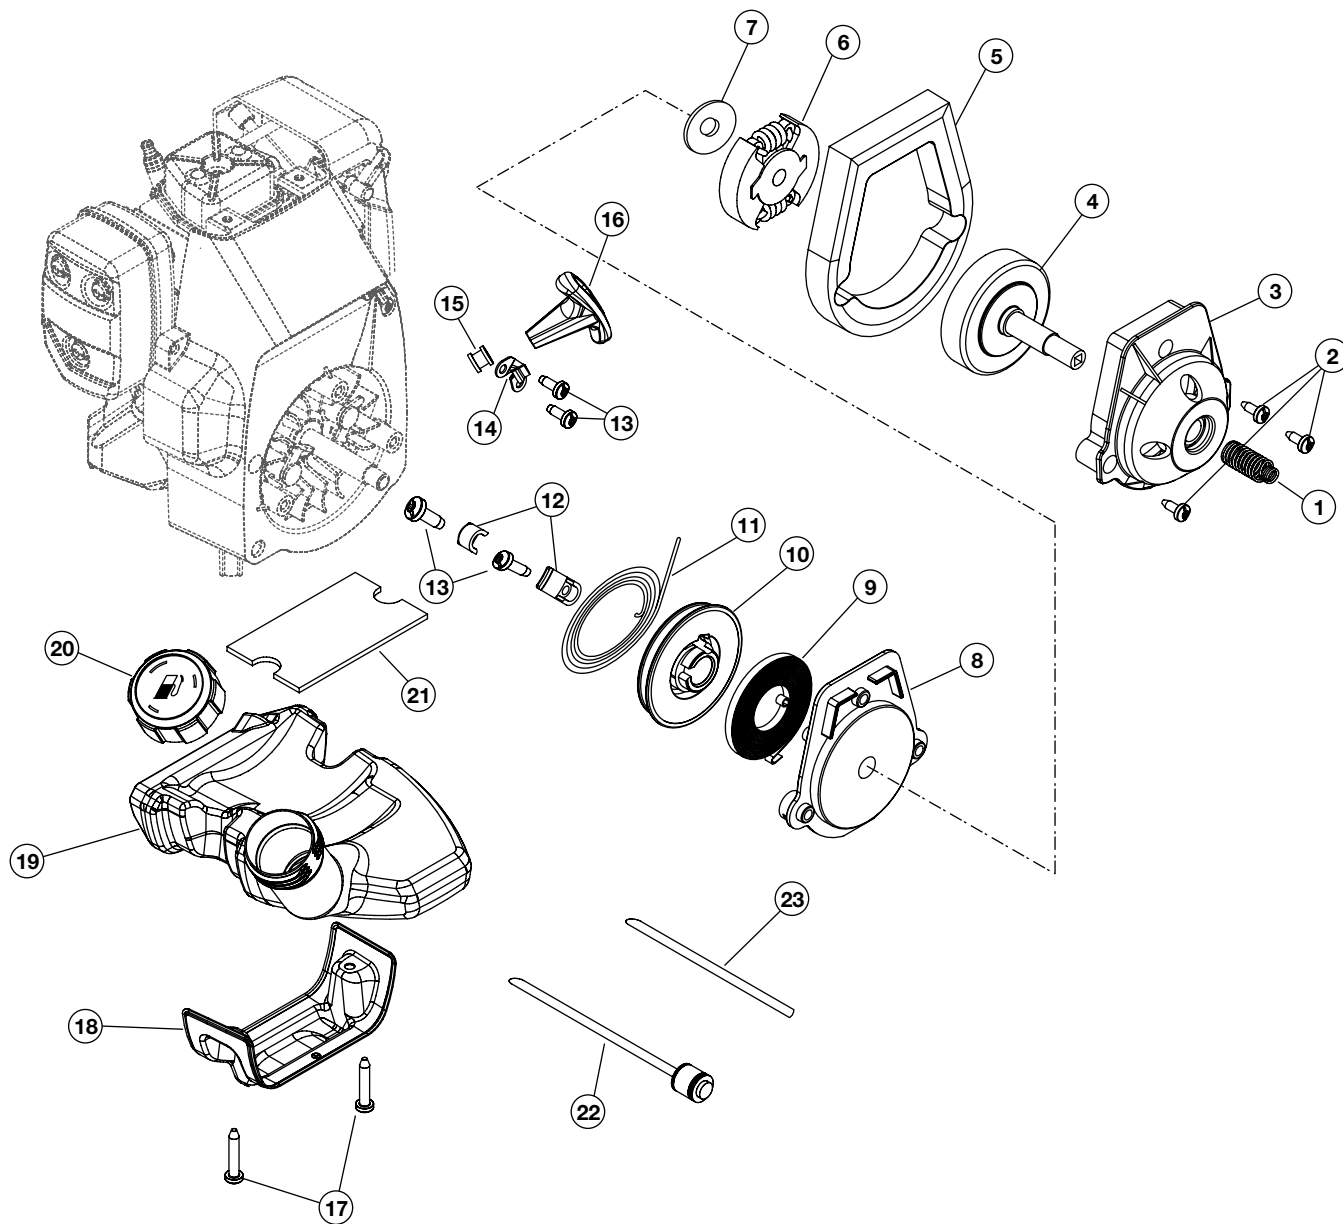

CLUTCH, STARTER MODULE & FUEL TANK ASSEMBLIES -

MODEL 990r

(Serial No. 61100001 and greater)

Item Part No. Description

1	612468	Compression Spring
2	181070	Screw (M5 X 32mm)
3	181071	Clutch Housing
4	180232	Clutch Drum
5	181072	Isolator
6	181837	Clutch
7	181074	Clutch Washer
8	181075	Starter Housing
9	613102	Starter Spring
10	180535	Starter Pulley
11	613103	Starter Rope
12	181076	Starter Pulley Retainer
13	181077	Screw (M4 X 12.7mm)
14	181078	Rope Guide Retainer
15	611061	Rope Guide

Item Part No. Description

16	181079	Starter Handle
17	181080	Fuel Tank Bracket Screw
18	181081	Fuel Tank Bracket
19	181082	Fuel Tank (includes items 20, 22 & 23)
20	181083	Fuel Cap
21	181084	Fuel Tank Pad
22	181085	Fuel Line Assembly W/Filter
23	181086	Fuel Return Line
*	181102	Clutch Housing Assembly W/Drum (items 3 & 4)
*	181087	Starter Module Assembly (items 8-13, 15 & 16)
*		not shown