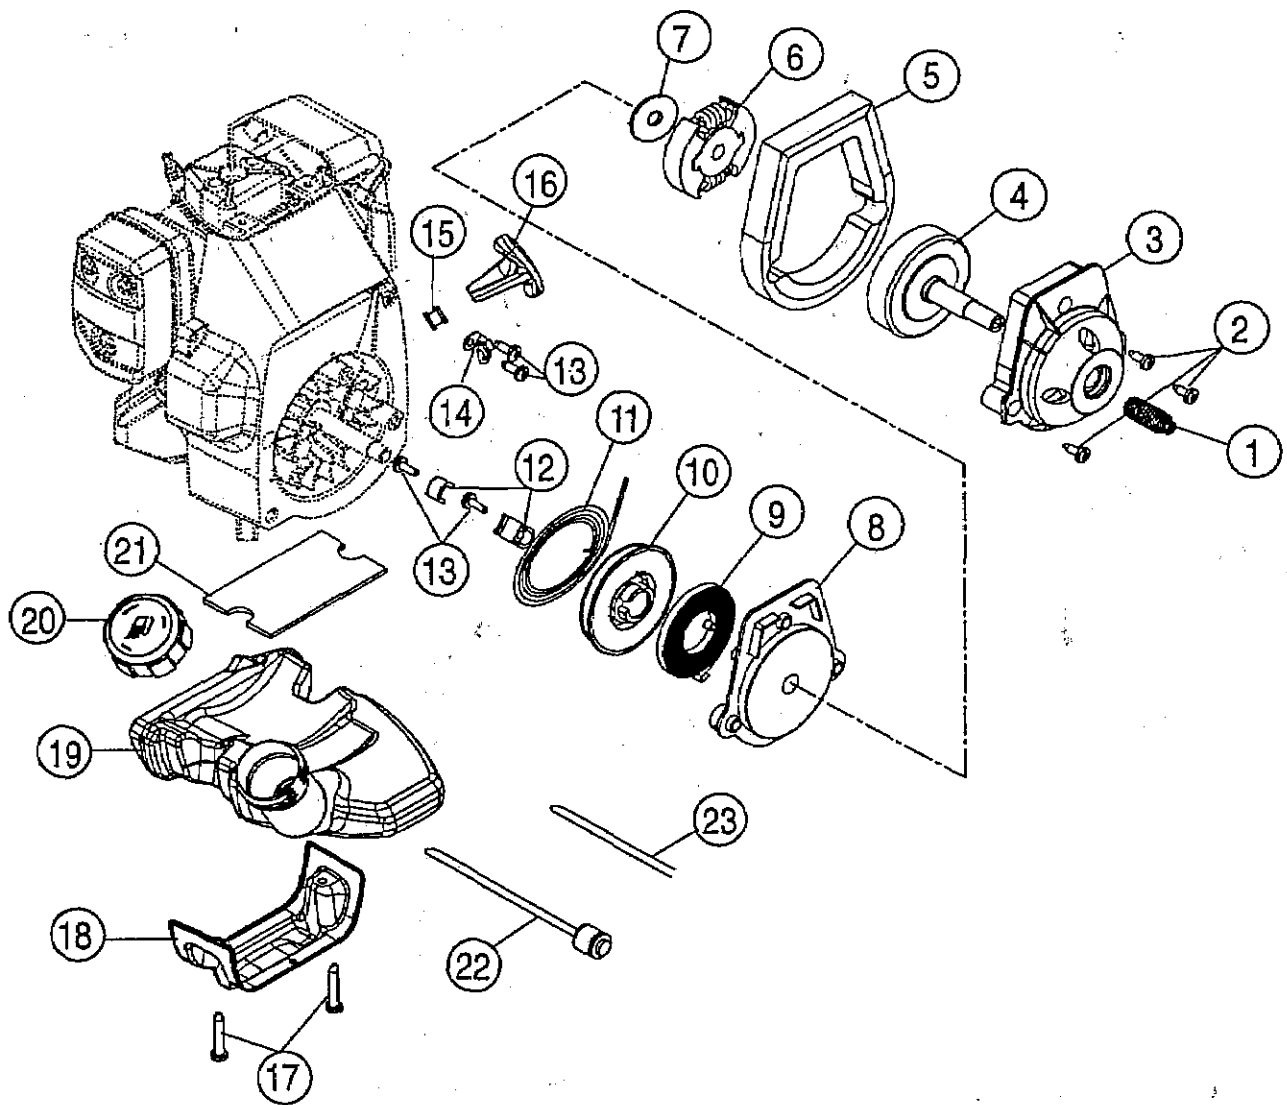

CLUTCH, STARTER MODULE & FUEL TANK ASSEMBLIES -

MODEL 990r

(Serial no. 403026296 and greater)

Item	Part No.	Description
1	612468	Spring, Compression (970r and 990r only)
2	181070	Screw, M5 X 32mm
3	181071	Housing, Clutch
4	180232	Drum, Clutch
*	181102	Clutch Housing Assembly W/Drum (items 3 & 4)
5	181072	Isolator
6	181073	Clutch
7	181074	Washer, Clutch
*	181087	Starter Module Assembly (items 8-13, 15 & 16)
8	181075	Housing, Starter
9	613102	Spring, Starter
10	180535	Pulley, Starter
11	613103	Rope, Starter

Item	Part No.	Description
12	181076	Retainer, Starter Pulley
13	181077	Screw, M4 X 12.7mm
14	181078	Retainer, Rope Guide
15	611061	Guide, Rope
16	181079	Handle, Starter
17	181080	Screw, Fuel Tank Bracket
18	181081	Bracket, Fuel Tank
19	181082	Tank, Fuel (includes items 20, 22 & 23)
20	181083	Cap, Fuel
21	181084	Pad, Fuel Tank
22	181085	Fuel Line Assembly W/Filter
23	181086	Line, Fuel Return

* not shown