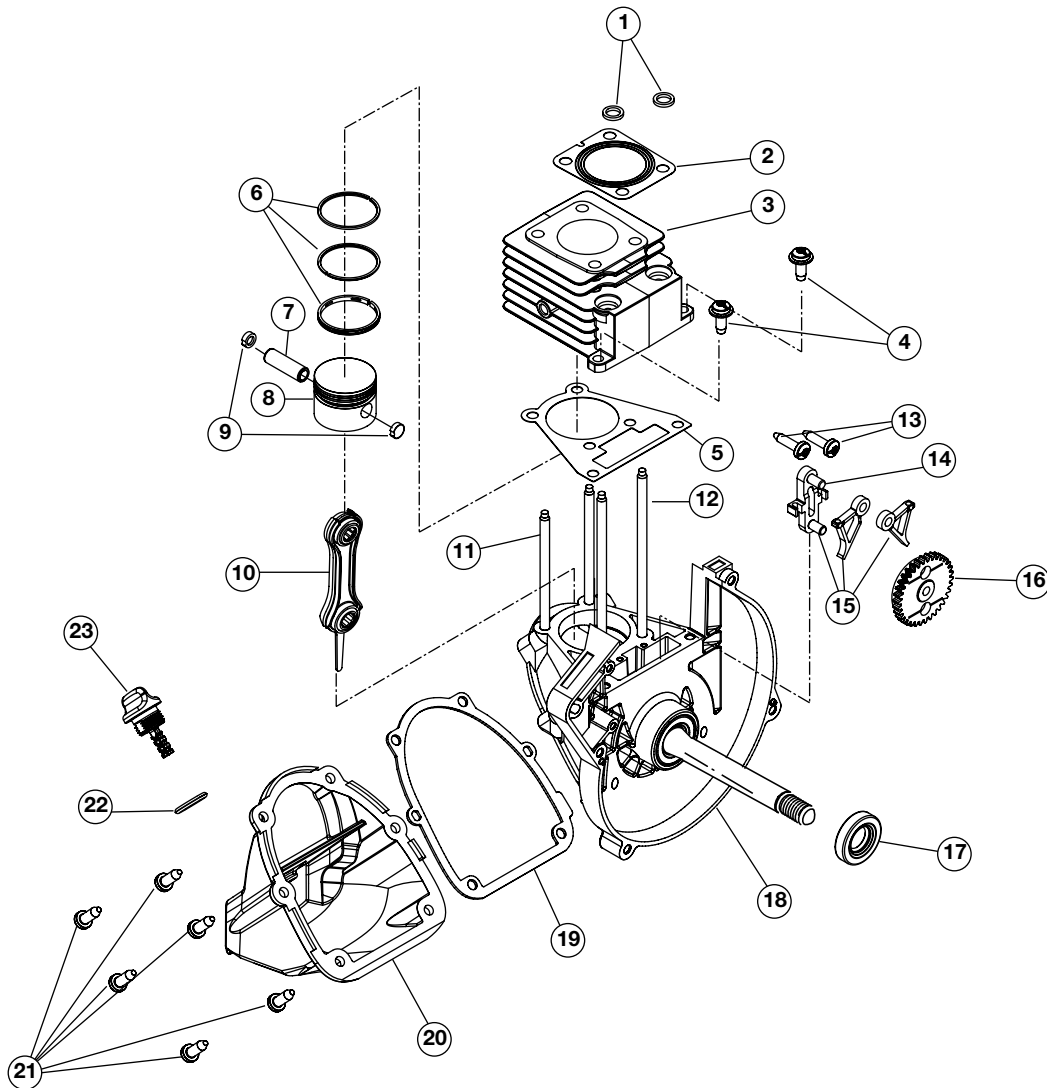

CYLINDER & CRANKCASE ASSEMBLY - MODEL 990r

(Serial No. 611000001 and greater)

Item	Part No.	Description
1	181000	O-Ring
2	181001	Cylinder Head Gasket
3	181002	Cylinder
4	181003	Screw, (M5 X 18.7mm)
5	181004	Cylinder Gasket
6	181005	Piston Ring Set
7	181006	Wrist Pin
8	181007	Piston
9	181008	Wrist Pin Button
10	181009	Connecting Rod
11	181010	Cylinder Stud (83.5mm)
12	181011	Cylinder Stud (115.5mm)
13	181012	Cam Bracket Screw
14	181013	Cam Bracket
15	181014	Cam Follower

Item	Part No.	Description
16	181015	Cam Gear
17	181016	Seal
18	181017	Crankcase W/Power Shaft (includes items 11, 12 & 17)
19	181018	Oil Pan Gasket
20	181019	Oil Pan
21	181020	Screw (M5 X 15.8mm)
22	181021	O-Ring
23	181022	Oil Fill Plug (includes item 22)
*	181023	Piston and Rod Assembly (items 6-10)
*	181024	Engine Gasket Kit
*		not shown