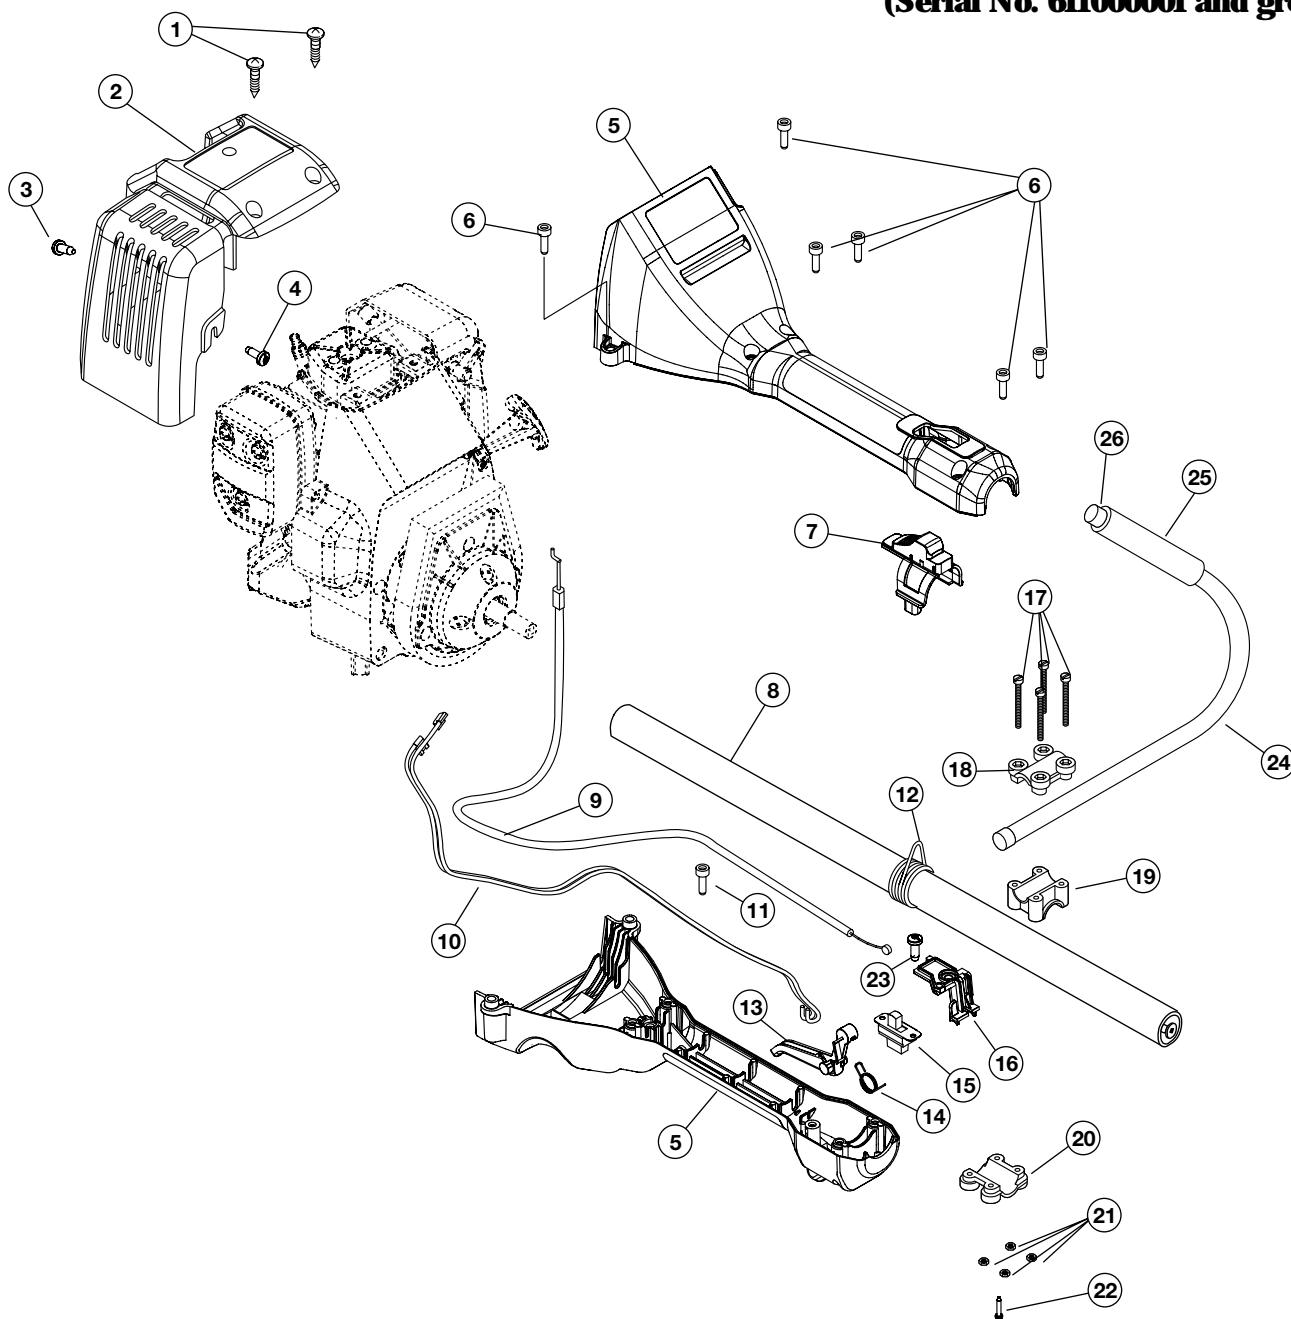

HANDLE & UPPER BOOM ASSEMBLY - MODEL 990r

(Serial No. 61100001 and greater)

Item Part No. Description

1	181020	Screw (M5 X 15.8mm)
2	181088	Engine Cover
3	181089	Screw (M5 X 15.78mm)
4	181104	Engine Cover Screw
5	181090	Handle Assembly
6	181070	Screw (M5 X 32mm)
7	181091	Switch Slide
8	181092	Upper Drive Housing Assembly with Shaft
9	181093	Throttle Cable
10	181094	18" Lead Wire Set
11	181095	Anti-Rotation Screw
12	610327	Shoulder Strap Clip
13	181096	Trigger
14	610314	Spring
15	181097	Switch

Item Part No. Description

16	181098	Switch & Trigger Retainer
17	181811	Screw
18	181812	Upper Handle Clamp
19	181813	Middle Handle Clamp
20	181814	Lower Handle Clamp
21	181815	Nut
22	145569	Anti-Rotation Screw
23	181077	Retainer Screw
24	181099	J-Handle Assembly (items 25 & 26)
25	612831	Grip
26	612021	Tube Closure
*	683295	Handle Bracket Assembly
*		not shown