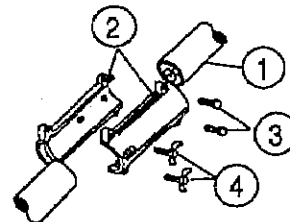

LOWER BOOM & CUTTING HEAD ASSEMBLY - MODEL 990f

(Serial no. 403026296 and greater)

Item	Part No.	Description
1	181092	Housing, Upper Drive
2	683605	Split Boom Coupling Set
3	683606	Screw, Coupling Set
4	683607	Screw, Wing (qty 2)
5	180804	Housing, Lower Drive
6	613300	Shaft, Flexible Drive
7	147539	Hardware, Brush Blade Guard Mounting
8	147677	Mounting Hardware & Grease Plug Assembly
9	147488	Gearbox (items 8, 14, 17 and 18)
10	683304	Screw, Guard Mounting
11	180387	Guard, Cutting Head
12	682061	Blade Assembly
13	147492	Guard Mount
14	147489	Driver
15	145873	Blade, Brush (includes item 16)
16	147670	Cover, Blade
17	147490	Washer, Retainer
18	147491	Nut, Lock
19	612483	Shaft, Spool
20	147494	Spool, Outer W/Eyelet
21	145566	Eyelet
22	612026	Retainer
23	610636	Spring
24	147495	Reel, Inner
25	180814	Bump Head Knob Assembly
*	147299	Locking Rod Tool
*	682075	Shoulder Strap Assembly

Optional Accessories

- 180120 Monoflail Cutting Line (50 ft)
- 147345 Spool and Line Assembly (40 ft)
- 147498 Complete Head Assembly (items 19-25)
- 180014 Blade Retaining Kit (items 17 and 18)
- 181100 Oil, SAE 30 100ml Bottle
- 181101 Spout, Oil Fill
- not shown