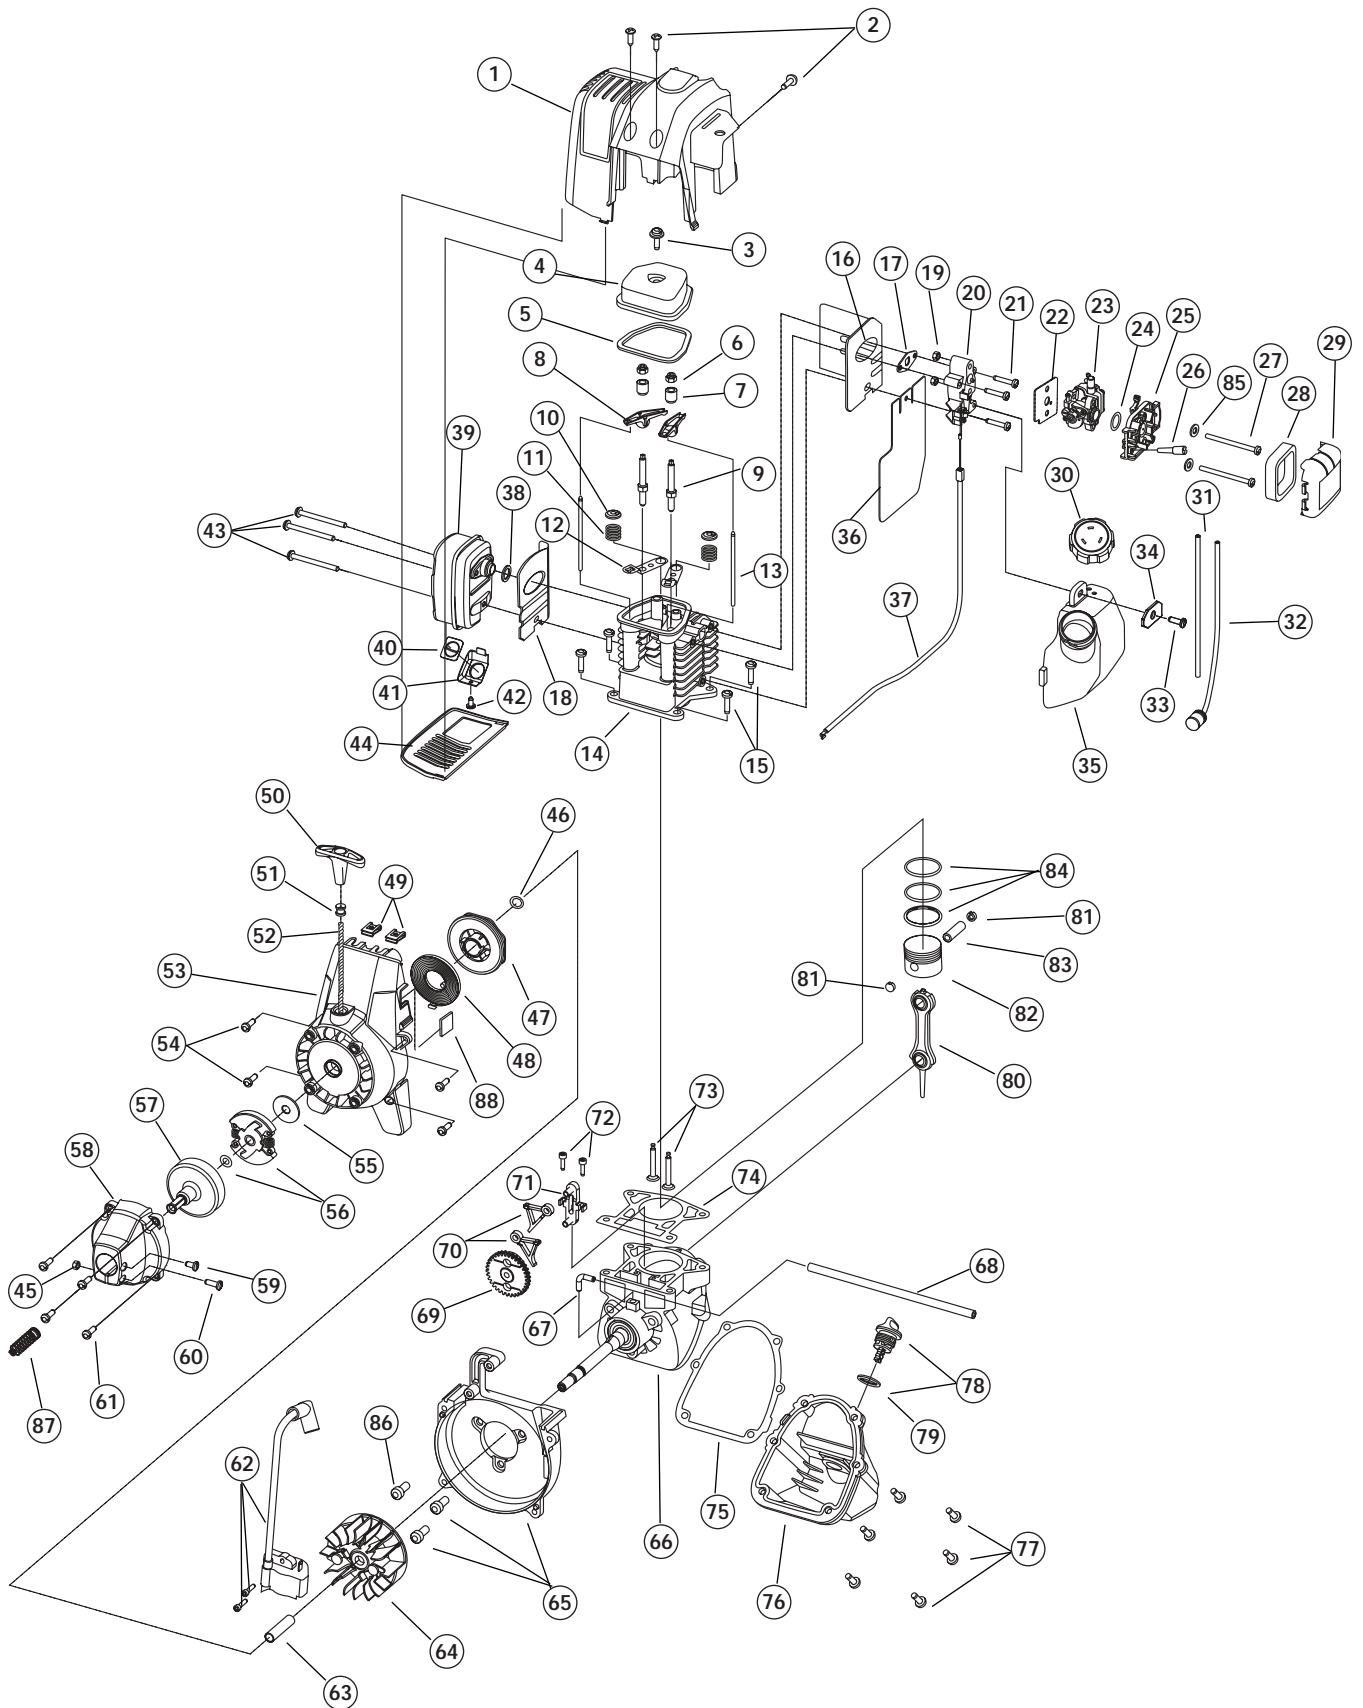

Part Numbers On Following Page

**ENGINE PARTS - MODEL 890r
4-CYCLE GAS TRIMMER**

PPN-41CD890A034

<u>Item</u>	<u>Part No.</u>	<u>Description</u>	<u>Item</u>	<u>Part No.</u>	<u>Description</u>
1	753-1222	Engine Cover	46	791-181247	Pal Nut Retaining Ring
2	791-182339	Engine Cover Screws	47	753-1199	Recoil Pulley
3	791-181025	Valve Cover Screw	48	753-1236	Recoil Spring
4	791-182098	Valve Cover	49	791-182366	Nut Clip
5	791-182099	Valve Cover Gasket	50	791-181079	Pull Handle
6	791-182340	Rocker Adjustment Nut	51	791-611061	Rope Guide
7	791-182101	Rocker Arm Pivot	52	791-613103	Rope
8	791-182100	Rocker Arm	52	791-181020	Starter Housing Screw
9	791-182341	Rocker Arm Stud	54	753-04154	Starter Housing Assembly (includes 46-52)
10	791-182103	Valve Spring Retainer	55	791-182368	Clutch Washer
11	791-181038	Valve Spring	56	753-1238	Clutch with Spacer
12	791-182102	Push Rod Guide	57	791-153592	Clutch Drum
13	791-181033	Push Rod	58	753-1239	Clutch Cover
14	791-182653	Cylinder Head Assembly	59	791-145569	Anti-Rotation Screw
15	791-182344	Cylinder Screw	60	753-1240	Screw
16	753-1226	Intake Baffle	61	791-181345	Clutch Cover Screw
17	791-182749	Carburetor Mount Gasket	62	791-182725	Ignition Module with Screws
18	753-1232	Muffler Baffle	63	791-181065	Spacer
19	791-181034	Nut	64	791-181867	Flywheel
20	791-182347	Carburetor Mount (includes 19)	65	791-182743	Shroud Assembly with Screws (includes 86)
21	791-182348	Carburetor Mount Screw	66	791-182376	Crankcase Assembly
22	791-182732	Carburetor Gasket	67	791-182375	90° Elbow
23	753-1225	Carburetor with Primer	68	791-182379	Breather Hose
24	791-181751	O-Ring, Carburetor	69	791-181015	Cam Gear
25	791-182350	Air Filter/Choke Cover Assembly (includes 29 & 30)	70	753-1242	Cam Follower
26	791-182097	Breather Tube	71	791-181013	Cam Bracket
27	791-181750	Air Filter Mounting Screw	72	791-181012	Cam Bracket Screw
28	791-181757	Air Filter	73	791-181040	Valves, Intake and Exhaust
29	791-182351	Air Filter Cover	74	791-182374	Cylinder Gasket
30	791-182271	Fuel Cap	75	791-181018	Oil Pan Gasket
31	791-182352	Fuel Return Line	76	791-182377	Oil Pan (includes 75 & 77)
32	791-182353	Fuel Pick-Up Line with Filter	77	791-181020	Oil Pan Screw
33	791-181080	Screw	78	791-182378	Dipstick Assembly (includes 79)
34	791-182354	Washer	79	791-182290	O-Ring
35	791-182355	Fuel Tank Assembly (includes 31-33)	80	791-181009	Connecting Rod
36	791-182356	Fuel Tank Shield	81	791-181008	Wrist Pin Button
37	753-1231	Throttle Cable	82	753-1243	Piston
38	791-181048	Muffler Gasket	83	791-181006	Wrist Pin
39	791-182359	Muffler (includes 40, 42-44)	84	791-181005	Piston Ring Set
40	791-180890	Spark Arrestor Screen	85	791-182409	Washer
41	791-181045	Screen Cover	86	791-181861	Screw
42	791-181046	Screw	87	791-612468	Compression Spring
43	791-182361	Muffler Mounting Screw	88	791-182537	Grommet
44	753-04092	Muffler Cover	*	791-180852B	Spark Plug
45	753-1241	Nut	*	753-04087	Short Block Assembly (includes 3-15, & 66-84)
			*	791-180142	Starter Pawl Repair Kit
			*	753-04014	Carburetor Repair Kit
			*	791-182745	Cylinder Assembly (includes 9, 12, 14, 74)
			*		Parts not shown