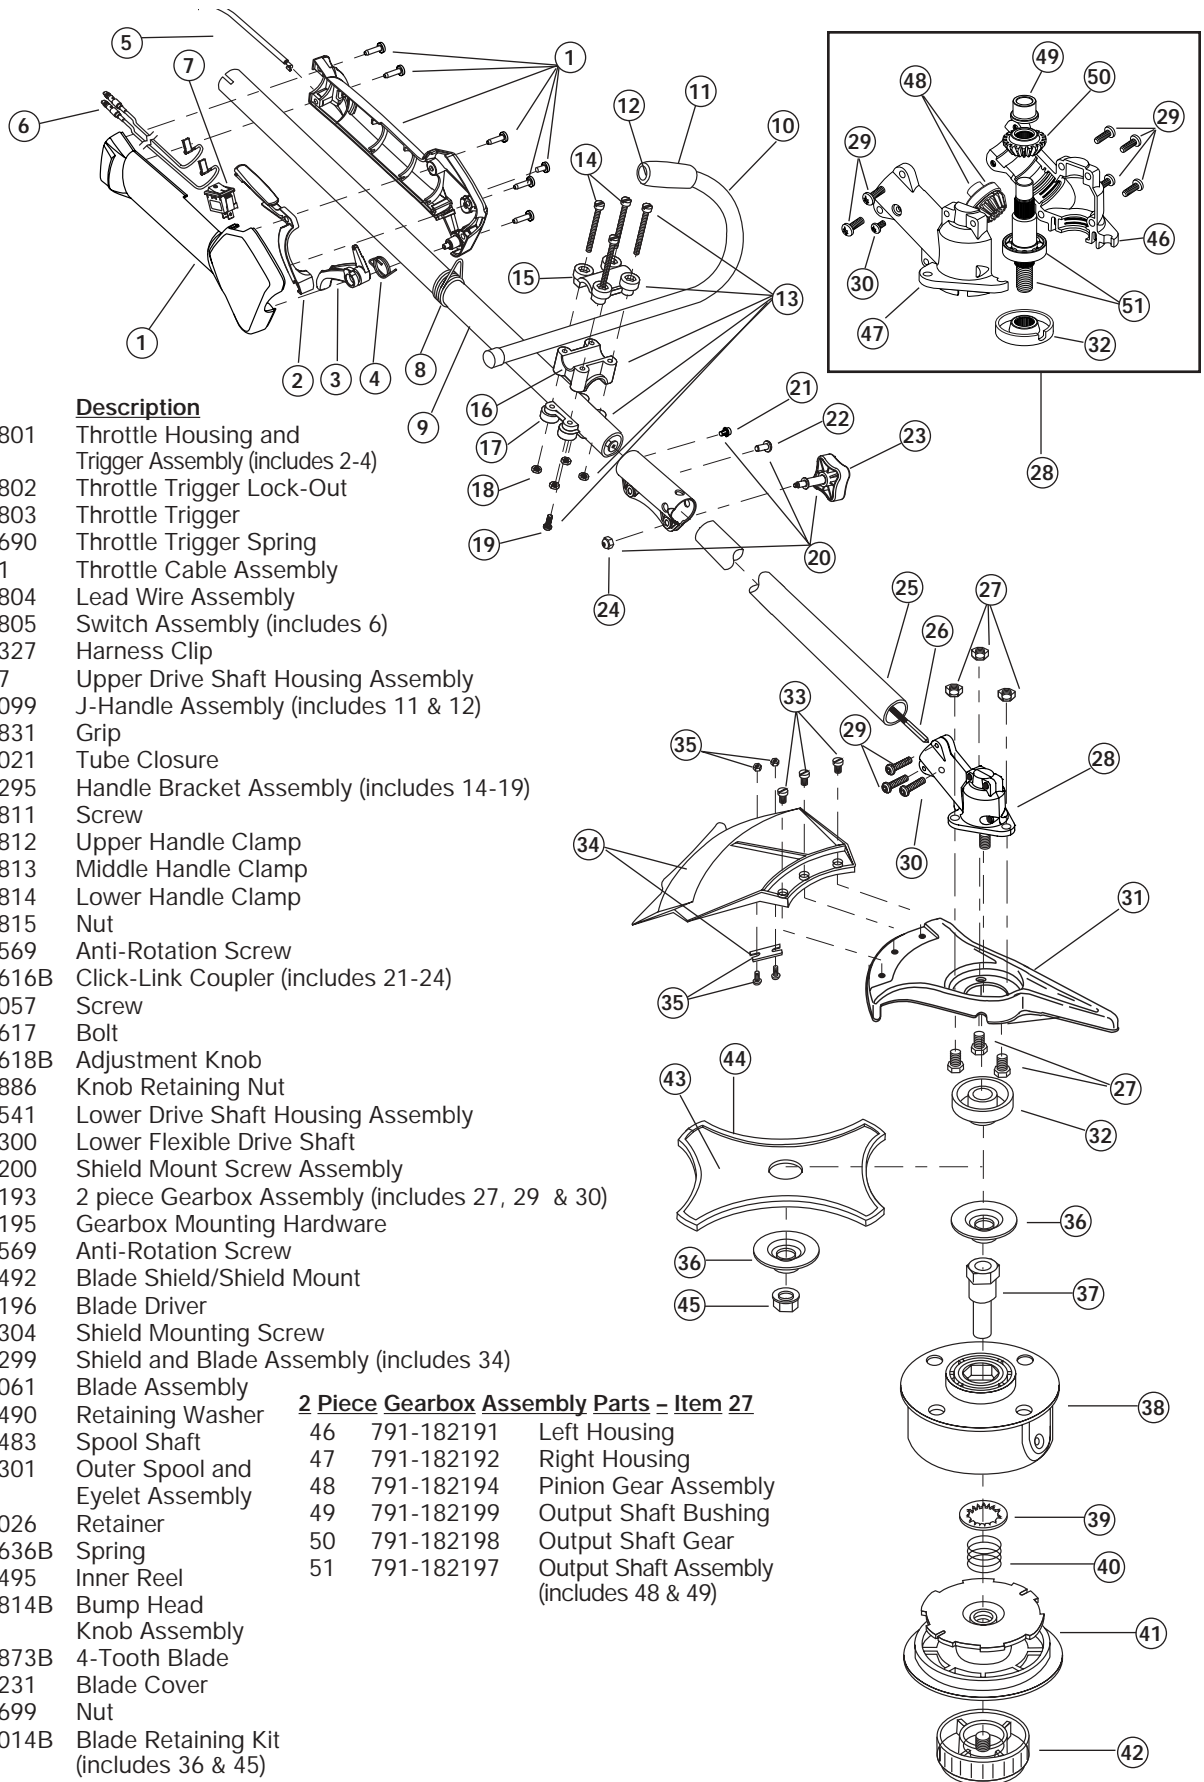

BOOM AND TRIMMER PARTS - MODEL 890r
4-CYCLE GAS TRIMMER

PPN-41CD890A034

Item	Part No.	Description
1	791-182801	Throttle Housing and Trigger Assembly (includes 2-4)
2	791-182802	Throttle Trigger Lock-Out
3	791-182803	Throttle Trigger
4	791-182690	Throttle Trigger Spring
5	753-1231	Throttle Cable Assembly
6	791-182804	Lead Wire Assembly
7	791-182805	Switch Assembly (includes 6)
8	791-610327	Harness Clip
9	753-1247	Upper Drive Shaft Housing Assembly
10	791-181099	J-Handle Assembly (includes 11 & 12)
11	791-612831	Grip
12	791-612021	Tube Closure
13	791-683295	Handle Bracket Assembly (includes 14-19)
14	791-181811	Screw
15	791-181812	Upper Handle Clamp
16	791-181813	Middle Handle Clamp
17	791-181814	Lower Handle Clamp
18	791-181815	Nut
19	791-145569	Anti-Rotation Screw
20	791-181616B	Click-Link Coupler (includes 21-24)
21	791-182057	Screw
22	791-181617	Bolt
23	791-181618B	Adjustment Knob
24	791-181886	Knob Retaining Nut
25	791-182541	Lower Drive Shaft Housing Assembly
26	791-613300	Lower Flexible Drive Shaft
27	791-182200	Shield Mount Screw Assembly
28	791-182193	2 piece Gearbox Assembly (includes 27, 29 & 30)
29	791-182195	Gearbox Mounting Hardware
30	791-145569	Anti-Rotation Screw
31	791-147492	Blade Shield/Shield Mount
32	791-182196	Blade Driver
33	791-683304	Shield Mounting Screw
34	791-683299	Shield and Blade Assembly (includes 34)
35	791-682061	Blade Assembly
36	791-147490	Retaining Washer
37	791-612483	Spool Shaft
38	791-683301	Outer Spool and Eyelet Assembly
39	791-612026	Retainer
40	791-610636B	Spring
41	791-147495	Inner Reel
42	791-180814B	Bump Head Knob Assembly
43	791-145873B	4-Tooth Blade
44	791-613231	Blade Cover
45	791-181699	Nut
*	791-180014B	Blade Retaining Kit (includes 36 & 45)
*	791-613226	Locking Rod Tool
*	791-682075	Shoulder Harness

2 Piece Gearbox Assembly Parts - Item 27

46	791-182191	Left Housing
47	791-182192	Right Housing
48	791-182194	Pinion Gear Assembly
49	791-182199	Output Shaft Bushing
50	791-182198	Output Shaft Gear
51	791-182197	Output Shaft Assembly (includes 48 & 49)