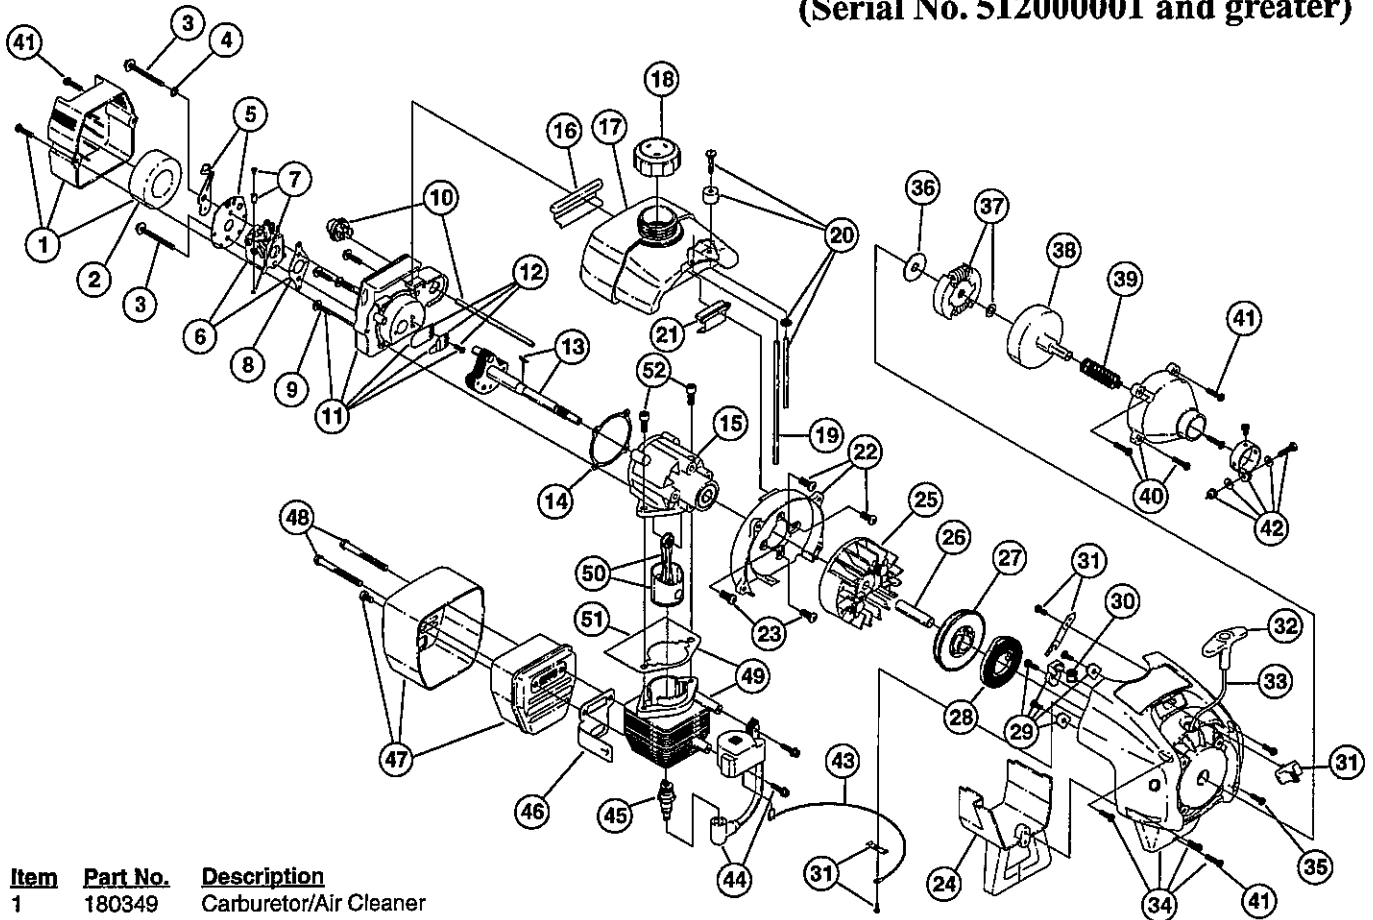

ENGINE PARTS - MODEL 775r
(Serial No. 51200001 and greater)

Item	Part No.	Description	Item	Part No.	Description
1	180349	Carburetor/Air Cleaner Cover Assembly (includes 2)	35	181862	Housing Screw
2	180350	Air Cleaner Filter	36	181074	Clutch Washer
3	180351	Carburetor Mounting Screw Assembly	37	181445	Clutch Rotor Assembly
4	180352	Wavey Washer	38	153592	Clutch Drum Assembly
5	180353	Choke Lever and Plate	39	612468	Spring
6	181621	Carburetor Assembly W/Limiter Caps (includes 20)	40	180098	Clutch Cover Assembly
7	682048	Throttle Adjustment Assembly (Walbro)	41	181345	Cover Screw
7	180092	Throttle Adjustment Assembly (Zama)	42	153597	Upper Clamp Assembly
8	610675	Carburetor Gasket	43	180036	Wire Lead
9	181860	Carb Mount Screw	44	683390	Module Assembly
10	181558	Primer and Hose Assembly	45	610311	Spark Plug
11	180354	Carb Mount Assembly	46	180980	Exhaust Gasket
12	684451	Reed Assembly	47	180119	Muffler Assembly (includes 46 & 48)
13	181498	Power Shaft Assembly	48	147575	Muffler Mounting Bolt Assembly
14	612115	Carburetor Mount Gasket	49	181622	Cylinder Assembly (includes 52)
15	180026	Crank Case Service Assembly (includes 13)	50	684449	Piston and Rod Assembly
16	612134	Rear Mounting Pad	51	610674	Cylinder Gasket
17	181438	Fuel Tank Assembly (includes 18-20)	52	181870	Cylinder Bolt
18	181559	Fuel Cap Assembly	*	180011	Engine Gasket Kit
19	181168	Fuel Return Line	*	180602	O.E.M. Carburetor Repair Kit (Walbro)
20	682039	Fuel Line Assembly	*	180090	O.E.M. Carburetor Repair Kit (Zama)
21	145308	Front Mounting Pad	*	181069	Gasket Diaphragm Repair Kit (Walbro)
22	153520	Shroud Assembly	*	180091	Gasket Diaphragm Repair Kit (Zama)
23	181861	Shroud Screw	*	180530	Piston Ring
24	153403	Shroud Extension and Stand	*	181623	Short Block Assembly (includes 13, 15, 45, 49-52)
25	180929	Flywheel Assembly	*	610676	Flywheel Key
26	181065	Spacer	*	181501	Starter Housing Screw Set
27	181597	Recoil Pulley Assembly	*	180986	Carburetor Limiter Cap Set (Walbro)
28	613102	Recoil Spring	*	181562	Carburetor Limiter Cap Set (Zama)
29	181441	Pulley Retainer Assembly	*	610309	Crankcase Seal
30	611061	Rope Guide	*	181599	Clutch Springs (Qty. 2)
31	181442	Switch Assembly (includes 43)			
32	181079	Pull Handle			
33	613103	Rope			
34	181443	Starter Housing Assembly (includes 27-34 & 43)