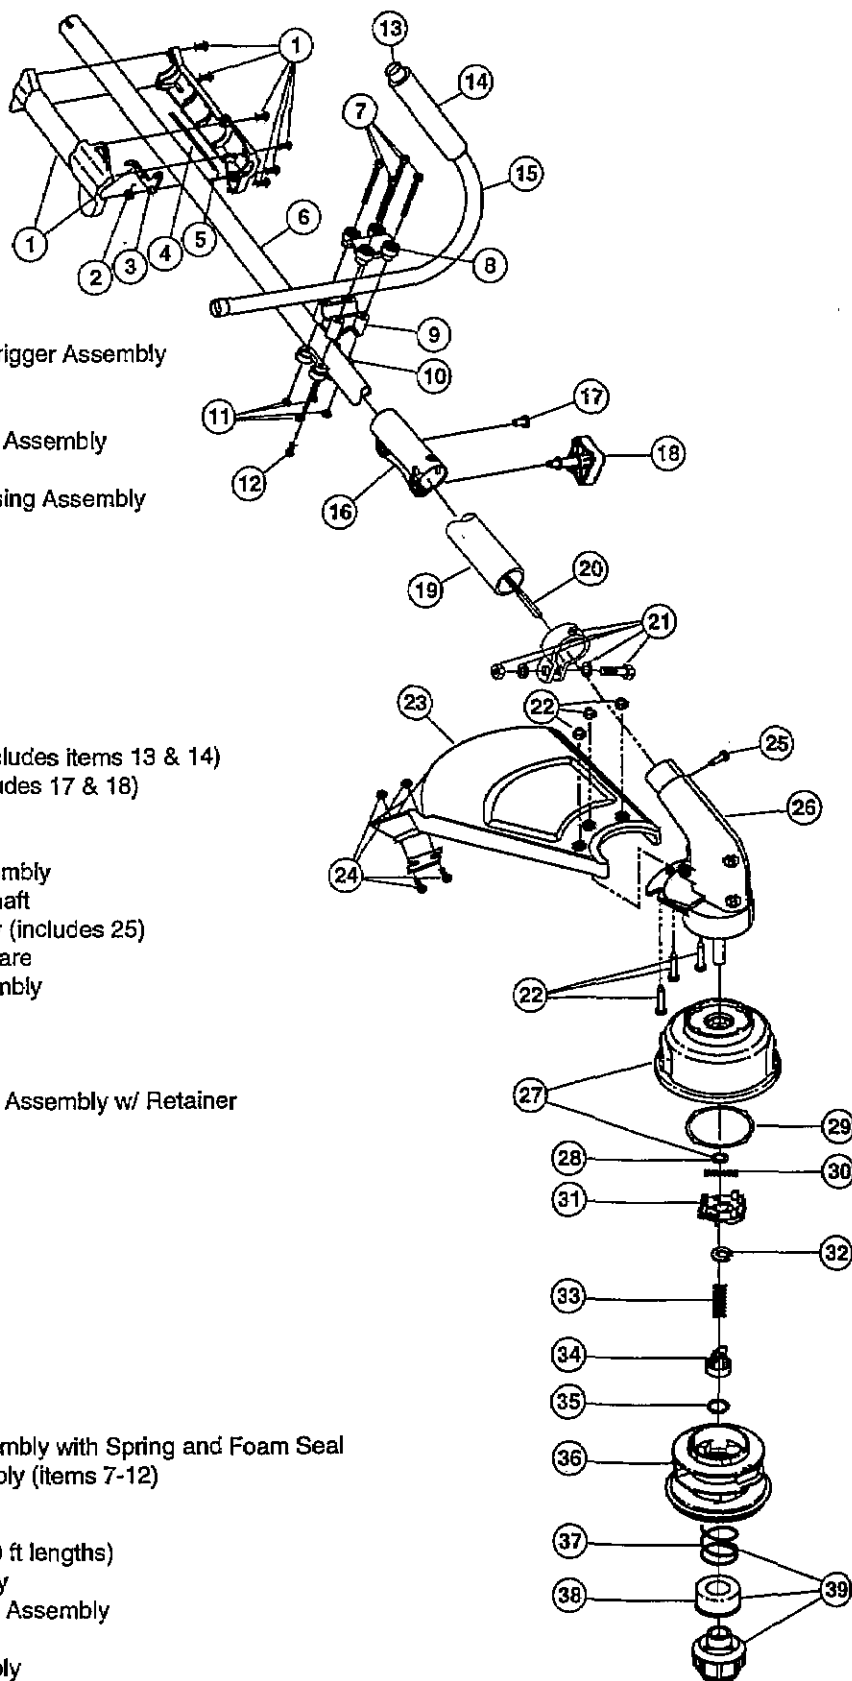

Item	Part No.	Description
1	181557	Throttle Housing and Trigger Assembly
2	610314	Throttle Trigger Spring
3	181556	Throttle Trigger
4	181554	Throttle Cable Housing Assembly
5	180127	Throttle Cable
6	180339	Upper Drive Shaft Housing Assembly
7	181811	Screw
8	181812	Upper Handle Clamp
9	181813	Middle Handle Clamp
10	181814	Lower Handle Clamp
11	181815	Nut
12	145569	Anti-Rotation Screw
13	612021	Tube Closure
14	612831	Grip
15	180587	J-Handle Assembly (includes items 13 & 14)
16	181616	Click Link System (includes 17 & 18)
17	181617	Bolt
18	181618	Adjustment Knob
19	180589	Lower Drive Shaft Assembly
20	181852	Lower Flexible Drive Shaft
21	153597	Lower Clamp Assembly (includes 25)
22	180547	Guard Mounting Hardware
23	180548	Guard and Blade Assembly
24	180553	Blade Assembly
25	145569	Anti-Rotation Screw
26	181566	Gearbox (includes 27)
27	181457	Outer Spool and Eyelet Assembly w/ Retainer
28	181458	Retainer
29	181561	Thrust Washer
30	181459	Small Spring
31	181461	Slider
32	181532	E-Clip
33	181531	Spring
34	181462	Plunger
35	181463	C-Clip
36	181464	Inner Reel
37	181465	Large Spring
38	181467	Foam Seal
39	181468	Bump Head Knob Assembly with Spring and Foam Seal
*	683295	Handle Bracket Assembly (items 7-12)