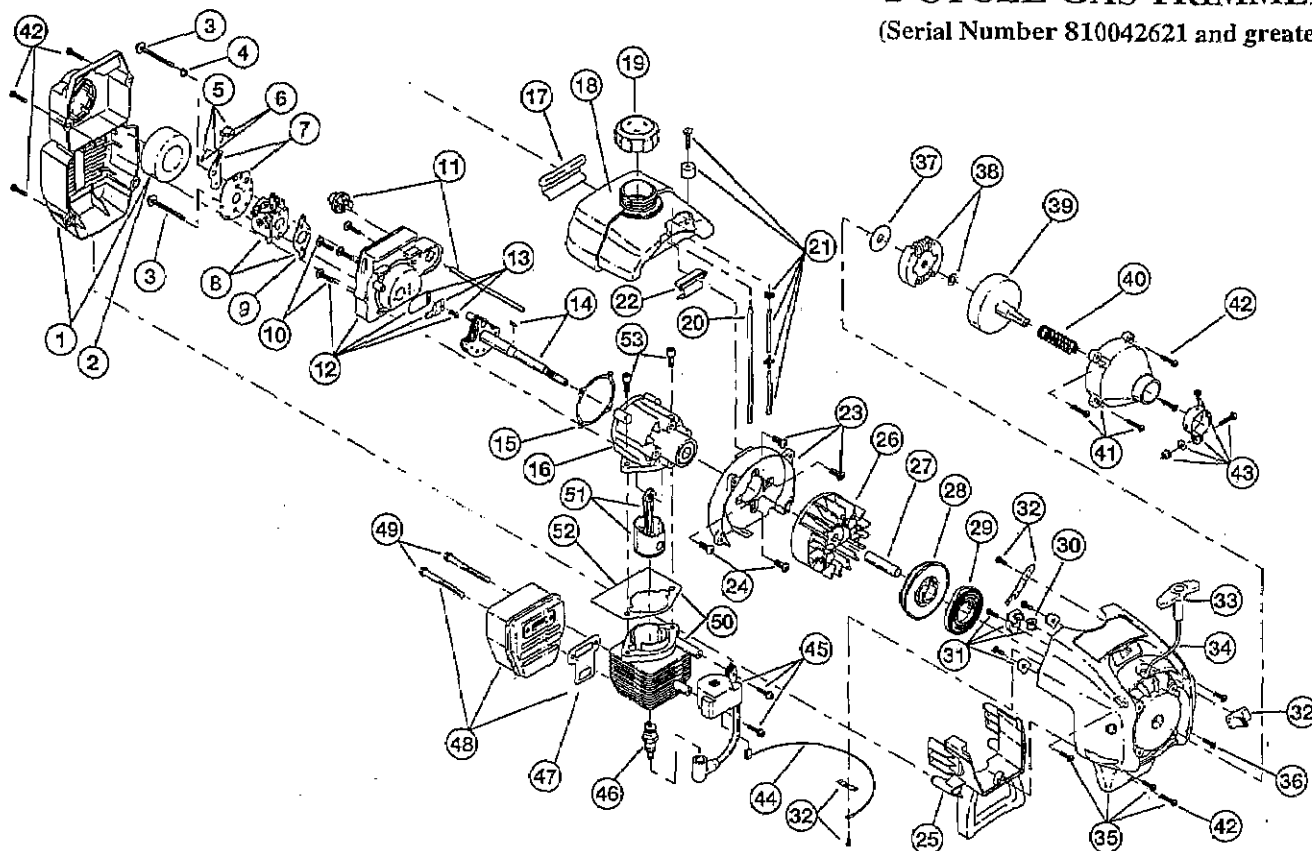

Item	Part No.	Description	Item	Part No.	Description
1	182059	Air Cleaner/Muffler Cover Assembly (includes 2 & 42)	34	613103	Rope
2	180350	Air Cleaner Filter	35	181443	Starter Housing Assembly (includes 28-34, 42 & 44)
3	180351	Carburetor Mounting Screw Assembly	36	181862	Housing Screw
4	180352	Wavey Washer	37	181074	Clutch Washer
5	182061	Choke Lever Assembly (includes 6)	38	181445	Clutch Rotor Assembly
6	182070	Choke Knob and Screw	39	153592	Clutch Drum Assembly
7	182060	Choke Lever and Plate (includes 5)	40	612468	Spring
8	182062	Carburetor Assembly W/Limiter Caps (includes 9 & 21)	41	180098	Clutch Cover Assembly
9	610675	Carburetor Gasket	42	181345	Cover Screw
10	181860	Carb Mount Screw	43	153597	Upper Clamp Assembly
11	181558	Primer and Hose Assembly	44	180036	Wire Lead
12	162063	Carb Mount Assembly (includes 10)	45	181937	Module Assembly
13	684451	Reed Assembly	46	610311	Spark Plug
14	181498	Power Shaft Assembly	47	182065	Exhaust Gasket
15	612115	Carburetor Mount Gasket	48	182066	Muffler Assembly (includes 47 & 49)
16	180026	Crank Case Service Assembly (includes 10, 14 & 24)	49	147575	Muffler Mounting Bolt Assembly
17	612134	Rear Mounting Pad	50	181622	Cylinder Assembly (includes 53)
18	181438	Fuel Tank Assembly (includes 19-21)	51	684449	Piston and Rod Assembly
19	181559	Fuel Cap Assembly	52	610674	Cylinder Gasket
20	181168	Fuel Return Line	53	181870	Cylinder Bolt
21	682039	Fuel Line Assembly	*	180011	Engine Gasket Kit
22	145308	Front Mounting Pad	*	180602	O.E.M. Carburetor Repair Kit (Walbro)
23	153520	Shroud Assembly	*	180090	O.E.M. Carburetor Repair Kit (Zama)
24	181861	Shroud Screw	*	181873	Gasket Diaphragm Repair Kit (Walbro)
25	182064	Shroud Extension and Stand	*	180091	Gasket Diaphragm Repair Kit (Zama)
26	180929	Flywheel Assembly	*	180530	Piston Ring
27	181065	Spacer	*	181623	Short Block Assembly (includes 10, 14, 16, 24, 46, 50-53)
28	181597	Recoil Pulley Assembly	*	610676	Flywheel Key
29	613102	Recoil Spring	*	181501	Starter Housing Screw Set
30	611061	Rope Guide	*	610309	Crankcase Seal
31	181441	Pulley Retainer Assembly	*	181599	Clutch Springs (Qty. 2)
32	181442	Switch Assembly (includes 44)	*		Items Not Shown
33	181079	Pull Handle