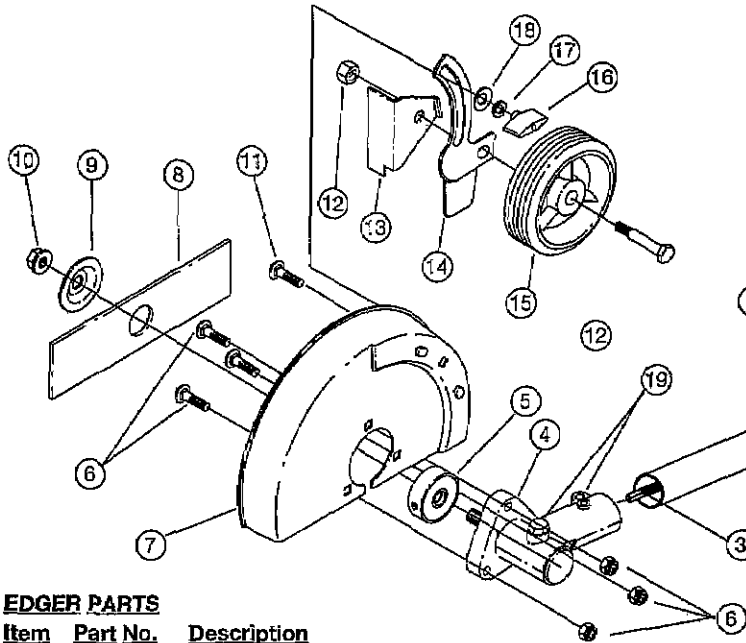

BOOM AND TRIMMER PARTS - MODEL 770rEB
2-CYCLE GAS TRIMMER with EDGER & BLOWER ADD-ON
 (Serial Number 901163446 and greater)

Item	Part No.	Description
1	182069	Throttle Housing and Trigger Assembly (includes 2 & 3)
2	610314	Throttle Trigger Spring
3	181556	Throttle Trigger
4	182068	Throttle Cable Assembly
5	180339	Upper Drive Shaft Housing Assembly
6	180687	J-Handle Assembly (includes 7 & 8)
7	612831	Grip
8	612021	Tube Closure
9	683295	Handle Bracket Assembly (includes 10-15)
10	181811	Screw
11	181812	Upper Handle Clamp
12	181813	Middle Handle Clamp
13	181814	Lower Handle Clamp
14	181815	Nut
15	145569	Anti-Rotation Screw
16	181616	Click-Link Coupler (includes 17-20)
17	182057	Screw
18	181617	Bolt
19	181618	Adjustment Knob
20	181886	Knob Retaining Nut
21	181992	Lower Drive Shaft Housing Assembly
22	181852	Lower Flexible Drive Shaft
23	153597	Lower Clamp Assembly (includes 24)
24	145569	Anti-Rotation Screw
25	180549	Gearbox Assembly
26	180547	Shield Mounting Hardware
27	180548	Shield and Blade Assembly (includes 28)
28	180553	Blade Assembly
29	153619	Outer Spool and Eyelet Assembly
30	610660	Retainer
31	610317	Spring
32	610318	Inner Reel
33	153066	Bump Head Knob Assembly

* Items Not Shown

EDGER & BLOWER PARTS - MODEL 770rEB
2-CYCLE GAS TRIMMER with EDGER & BLOWER ADD-ON
 (Serial Number 901163446 and greater)

EDGER PARTS

Item	Part No.	Description
1	612605	Hanger
2	180915	Drive Shaft Housing Assembly
3	181570	Drive Shaft Assembly
4	147488	Gearbox Assembly (includes 5, 6 & 10)
5	147489	Blade Driver
6	181244	Gearbox Mounting Hardware
7	181245	Blade Shield
8	613223	Edger Blade
9	147490	Retaining Washer
10	147491	Lock Nut
11	182213	Shoulder Bolt
12	181591	Wheel Mounting Hardware
13	181592	Deflector
14	181593	Guide Bracket
15	181242	Wheel
16	182214	Adjustment Knob
17	182215	Lock Washer
18	182216	Washer
19	147677	Mounting Hardware and Grease Plug
*	613226	Locking Rod
*	180014	Blade Retainer Kit (includes 9 & 10)