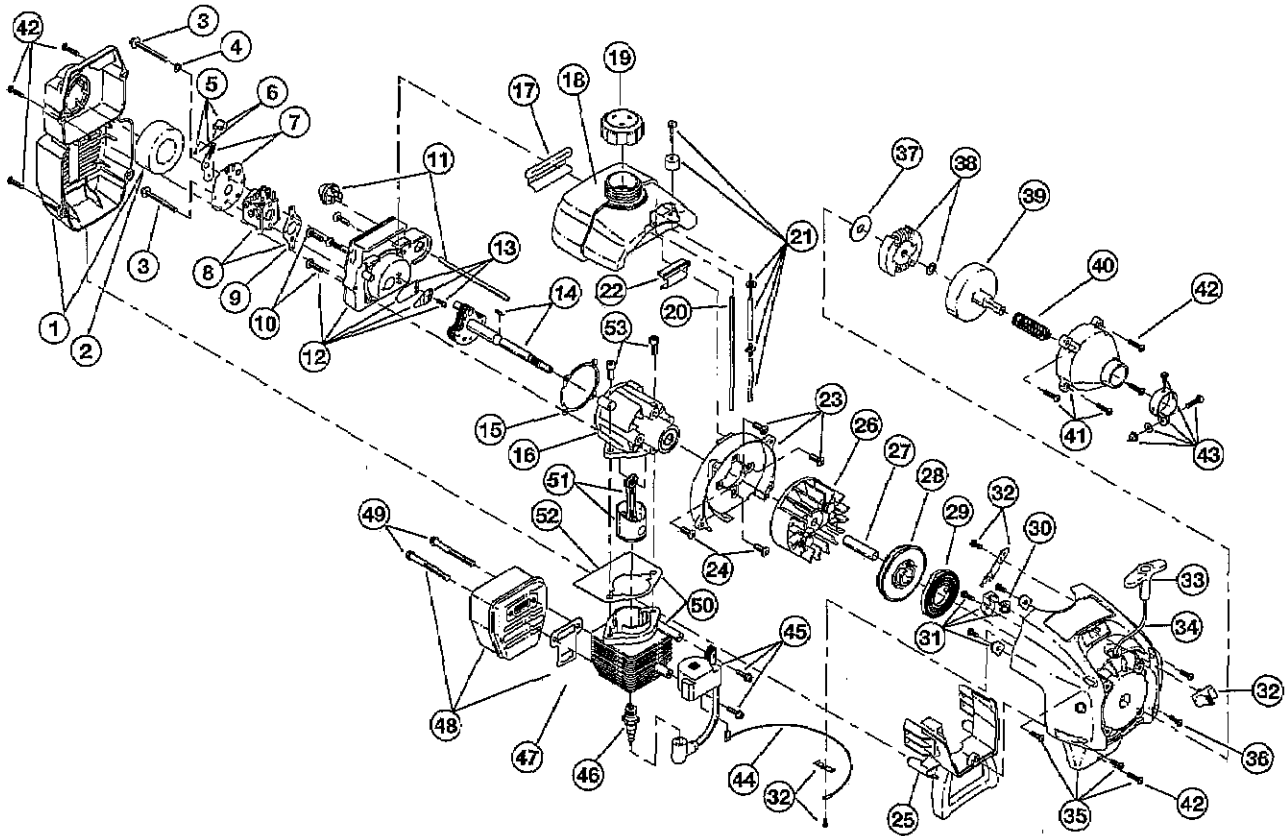

ENGINE PARTS - MODEL 770rEB
2-CYCLE GAS TRIMMER with EDGER & BLOWER ADD-ON
(Serial Number 901163446 and greater)

Item	Part No.	Description	Item	Part No.	Description
1	182059	Air Cleaner/Muffler Cover Assembly (includes 2 & 42)	34	613103	Rope
2	180350	Air Cleaner Filter	35	181443	Starter Housing Assembly (includes 28-34, 36, 42 & 44)
3	180351	Carburetor Mounting Screw Assembly	36	181862	Housing Screw
4	180228	Wavy Washer	37	181074	Clutch Washer
5	182061	Choke Lever Assembly (includes 6)	38	181445	Clutch Rotor Assembly
6	182070	Choke Knob and Screw	39	153592	Clutch Drum Assembly
7	182060	Choke Lever and Plate (includes 5)	40	612468	Spring
8	182062	Carburetor Assembly W/Limiter Caps (includes 9 & 21)	41	180098	Clutch Cover Assembly
9	610675	Carburetor Gasket	42	181345	Cover Screw
10	181860	Carb Mount Screw	43	153597	Upper Clamp Assembly
11	181558	Primer and Hose Assembly	44	180036	Wire Lead
12	182063	Carb Mount Assembly (includes 10 & 15)	45	181937	Module Assembly
13	684451	Reed Assembly	46	610311	Spark Plug
14	181498	Power Shaft Assembly	47	182065	Exhaust Gasket
15	612115	Carburetor Mount Gasket	48	182066	Muffler Assembly (includes 47 & 49)
16	180026	Crank Case Service Assembly (includes 10, 14 & 24)	49	147575	Muffler Mounting Bolt Assembly
17	612134	Rear Mounting Pad	50	181622	Cylinder Assembly (includes 53)
18	181438	Fuel Tank Assembly (includes 19-21)	51	664449	Piston and Rod Assembly
19	181559	Fuel Cap Assembly	52	610674	Cylinder Gasket
20	181168	Fuel Return Line	53	181870	Cylinder Bolt
21	682039	Fuel Line Assembly	*	182067	Engine Gasket Kit
22	145308	Front Mounting Pad	*	180602	O.E.M. Carburetor Repair Kit (Walbro)
23	153520	Shroud Assembly	*	180090	O.E.M. Carburetor Repair Kit (Zama)
24	181861	Shroud Screw	*	181069	Gasket Diaphragm Repair Kit (Walbro)
25	182064	Shroud Extension and Stand	*	180091	Gasket Diaphragm Repair Kit (Zama)
26	180929	Flywheel Assembly	*	180530	Piston Ring
27	181065	Spacer	*	181623	Short Block Assembly (includes 10, 14, 16, 24, 46, 50-53)
28	181597	Recoil Pulley Assembly	*	610676	Flywheel Key
29	613102	Recoil Spring	*	181501	Starter Housing Screw Set
30	611061	Rope Guide	*	610309	Crankcase Seal
31	181441	Pulley Retainer Assembly	*	181599	Clutch Springs (Qty. 2)
32	181442	Switch Assembly (includes 44)	*		Items Not Shown
33	181079	Pull Handle