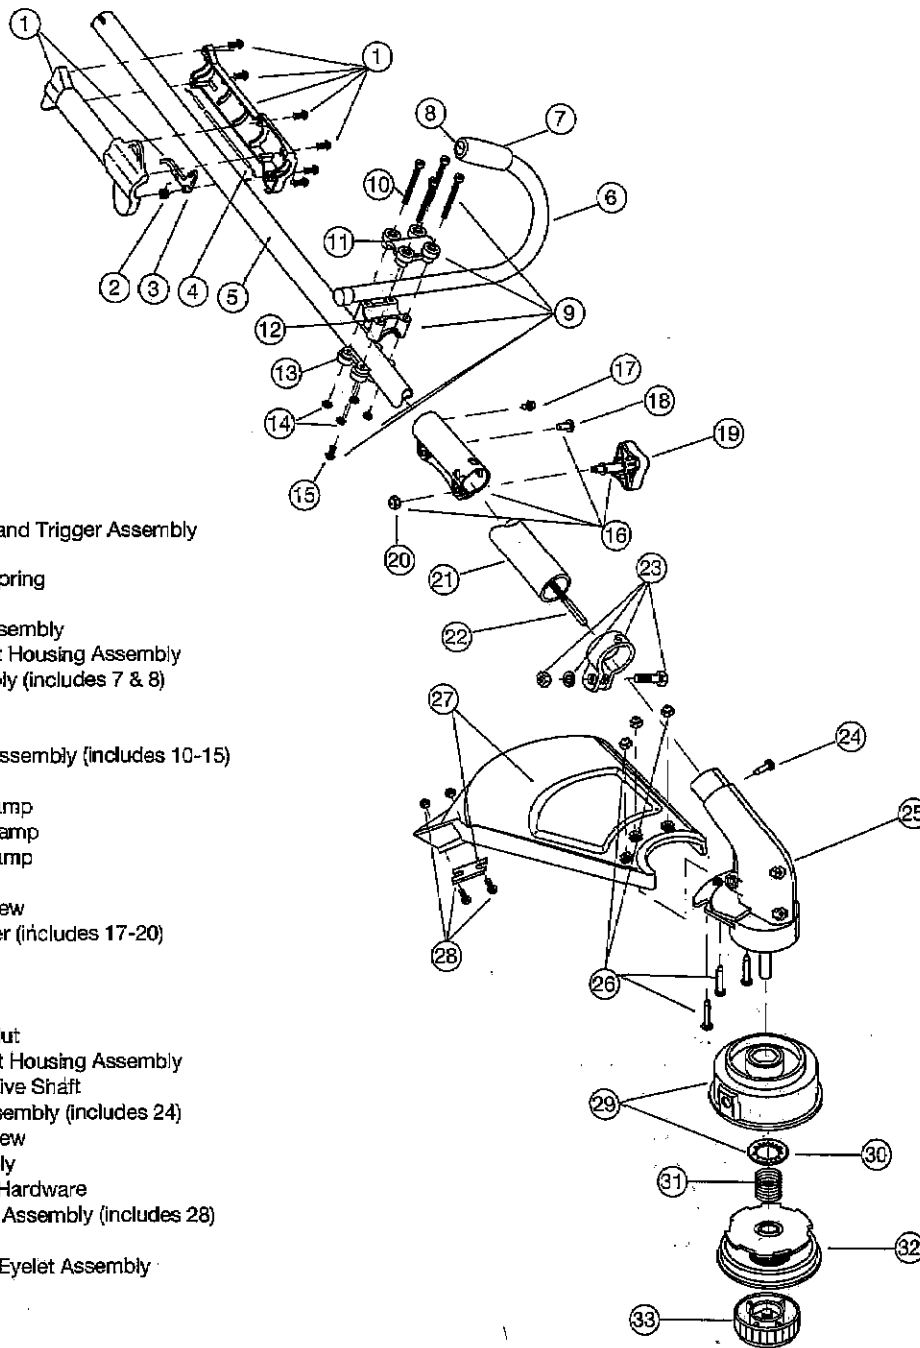

BOOM AND TRIMMER PARTS - MODEL 770rEB
2-CYCLE GAS TRIMMER with EDGER & BLOWER ADD-ON
(Serial Number 901163446 and greater)

Item	Part No.	Description
1	182069	Throttle Housing and Trigger Assembly (includes 2 & 3)
2	610314	Throttle Trigger Spring
3	181556	Throttle Trigger
4	182068	Throttle Cable Assembly
5	180339	Upper Drive Shaft Housing Assembly
6	180687	J-Handle Assembly (includes 7 & 8)
7	612831	Grip
8	612021	Tube Closure
9	683295	Handle Bracket Assembly (includes 10-15)
10	181811	Screw
11	181812	Upper Handle Clamp
12	181813	Middle Handle Clamp
13	181814	Lower Handle Clamp
14	181815	Nut
15	145569	Anti-Rotation Screw
16	181616	Click-Link Coupler (includes 17-20)
17	182057	Screw
18	181617	Bolt
19	181618	Adjustment Knob
20	181886	Knob Retaining Nut
21	181992	Lower Drive Shaft Housing Assembly
22	181852	Lower Flexible Drive Shaft
23	153597	Lower Clamp Assembly (includes 24)
24	145569	Anti-Rotation Screw
25	180549	Gearbox Assembly
26	180547	Shield Mounting Hardware
27	180548	Shield and Blade Assembly (includes 28)
28	180553	Blade Assembly
29	153619	Outer Spool and Eyelet Assembly
30	610660	Retainer
31	610317	Spring
32	610318	Inner Reel
33	153066	Bump Head Knob Assembly

Optional Accessories

- 610375 Replacement Line, 0.080 Diameter
- 153577 Reel and Line Assembly
- 153700 Bump Head Assembly (includes 29-33)
- 662075 Shoulder Strap Assembly
- 147543 Ryobi 2-Cycle Oil

* Items Not Shown