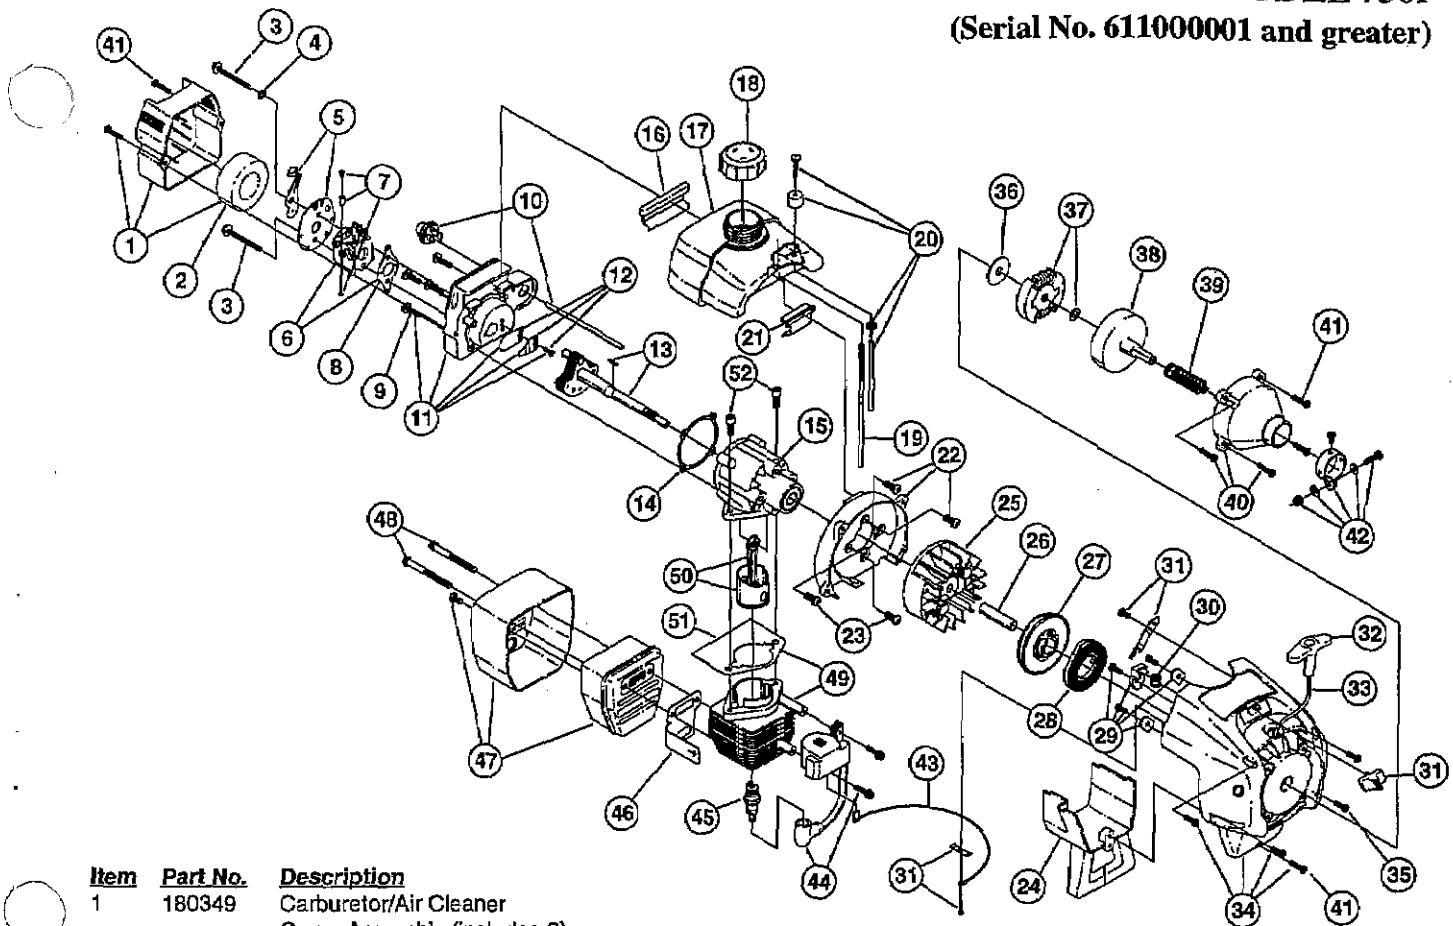

ENGINE PARTS - MODEL 750r

(Serial No. 611000001 and greater)

Item	Part No.	Description
1	180349	Carburetor/Air Cleaner Cover Assembly (includes 2)
2	180350	Air Cleaner Filter
3	180351	Carburetor Mounting Screw Assembly
4	180352	Wavey Washer
5	180353	Choke Lever and Plate
6	181675	Carburetor Assembly W/Limiter Caps (includes 20)
7	682048	Throttle Adjustment Assembly (Walbro)
7	180092	Throttle Adjustment Assembly (Zama)
8	610675	Carburetor Gasket
9	181860	Carb Mount Screw
10	181558	Primer and Hose Assembly
11	180354	Carb Mount Assembly
12	684451	Reed Assembly
13	181498	Power Shaft Assembly
14	612115	Carburetor Mount Gasket
15	180026	Crank Case Service Assembly (includes 13)
16	612134	Rear Mounting Pad
17	181438	Fuel Tank Assembly (includes 18-20)
18	181559	Fuel Cap Assembly
19	181168	Fuel Return Line
20	682039	Fuel Line Assembly
21	145308	Front Mounting Pad
22	153520	Shroud Assembly
23	181861	Shroud Screw
24	153403	Shroud Extension and Stand
25	180929	Flywheel Assembly
26	181065	Spacer
27	181597	Recoil Pulley Assembly
28	613102	Recoil Spring
29	181441	Pulley Retainer Assembly
30	611061	Rope Guide
31	181442	Switch Assembly (includes 43)
32	181079	Pull Handle
33	613103	Rope
34	181443	Starter Housing Assembly (includes 27-34 & 43)

Item	Part No.	Description
35	181862	Housing Screw
36	181074	Clutch Washer
37	181445	Clutch Rotor Assembly
38	153592	Clutch Drum Assembly
39	612468	Spring
40	180098	Clutch Cover Assembly
41	181345	Cover Screw
42	153597	Upper Clamp Assembly
43	180036	Wire Lead
44	683390	Module Assembly
45	610311	Spark Plug
46	180980	Exhaust Gasket
47	180119	Muffler Assembly (includes 46 & 48)
48	147575	Muffler Mounting Bolt Assembly
49	181622	Cylinder Assembly (includes 52)
50	684449	Piston and Rod Assembly
51	610674	Cylinder Gasket
52	181870	Cylinder Bolt
*	180011	Engine Gasket Kit
*	180602	O.E.M. Carburetor Repair Kit (Walbro)
*	180090	O.E.M. Carburetor Repair Kit (Zama)
*	181069	Gasket Diaphragm Repair Kit (Walbro)
*	180091	Gasket Diaphragm Repair Kit (Zama)
*	180530	Piston Ring
*	181623	Short Block Assembly (includes 13, 15, 45, 49-52)
*	610676	Flywheel Key
*	181501	Starter Housing Screw Set
*	180986	Carburetor Limiter Cap Set (Walbro)
*	181562	Carburetor Limiter Cap Set (Zama)
*	610309	Crankcase Seal
*	181599	Clutch Springs (Qty. 2)