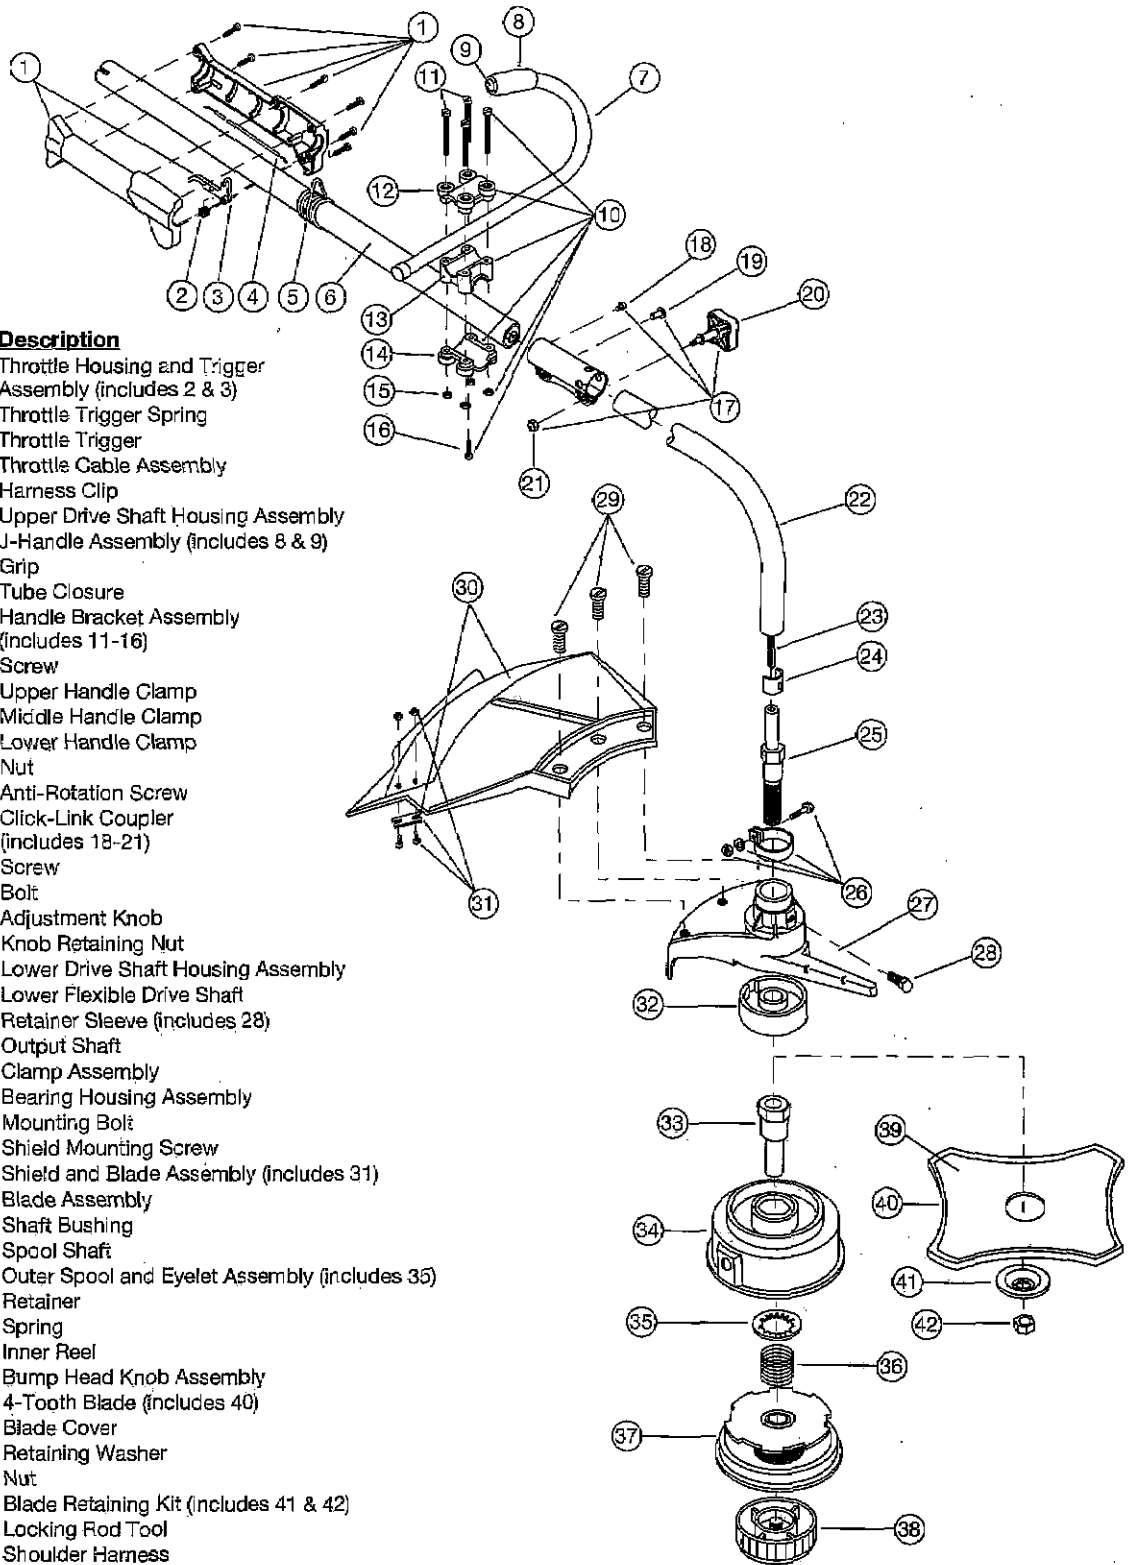

Item	Part No.	Description
1	182079	Throttle Housing and Trigger Assembly (includes 2 & 3)
2	610314	Throttle Trigger Spring
3	181556	Throttle Trigger
4	182068	Throttle Cable Assembly
5	610327	Harness Clip
16	180339	Upper Drive Shaft Housing Assembly
7	182078	J-Handle Assembly (includes 8 & 9)
8	612831	Grip
9	612021	Tube Closure
10	683295	Handle Bracket Assembly (includes 11-16)
11	181811	Screw
12	181812	Upper Handle Clamp
13	181813	Middle Handle Clamp
14	181814	Lower Handle Clamp
15	181815	Nut
16	145569	Anti-Rotation Screw
17	181816	Click-Link Coupler (includes 18-21)
18	182057	Screw
19	181617	Bolt
20	181618	Adjustment Knob
21	181886	Knob Retaining Nut
22	180733	Lower Drive Shaft Housing Assembly
23	683608	Lower Flexible Drive Shaft
24	181578	Retainer Sleeve (includes 28)
25	180724	Output Shaft
26	153597	Clamp Assembly
27	153598	Bearing Housing Assembly
28	180288	Mounting Bolt
29	683304	Shield Mounting Screw
30	683299	Shield and Blade Assembly (includes 31)
31	682061	Blade Assembly
32	147006	Shaft Bushing
33	145896	Spool Shaft
34	153599	Outer Spool and Eyelet Assembly (includes 35)
35	612026	Retainer
36	610317	Spring
37	610318	Inner Reel
38	153066	Bump Head Knob Assembly
39	145873	4-Tooth Blade (includes 40)
40	613231	Blade Cover
41	612023	Retaining Washer
42	145895	Nut
*	180015	Blade Retaining Kit (includes 41 & 42)
*	613226	Locking Rod Tool
*	682075	Shoulder Harness

Optional Accessories

- 610375 Replacement Line, 0,080 Diameter
- 153577 Reel and Line Assembly
- 153700 Bump Head Assembly (includes 33-38)
- 147543 Ryobi 2-Cycle Oil
- Items Not Shown