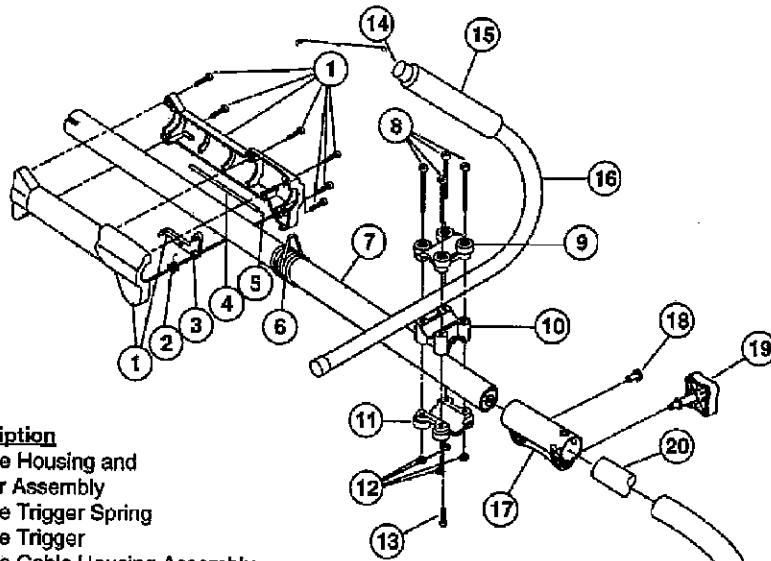

BOOM & TRIMMER PARTS - MODEL 750r
(Serial No. 611000001 and greater)

Item	Part No.	Description
1	181678	Throttle Housing and Trigger Assembly
2	610314	Throttle Trigger Spring
3	181556	Throttle Trigger
4	181554	Throttle Cable Housing Assembly
5	180127	Throttle Cable
6	610327	Shoulder Strap Clip
7	180339	Upper Drive Shaft Housing Assembly
8	181811	Screw
9	181812	Upper Handle Clamp
10	181813	Middle Handle Clamp
11	181814	Lower Handle Clamp
12	181815	Nut
13	145569	Anti-Rotation Screw
14	612021	Tube Closure
15	612831	Grip
16	180687	J-Handle Assembly (includes 15 & 16)
17	181616	Click-Link System (includes 18 & 19)
18	181617	Bolt
19	181618	Adjustment Knob
20	180733	Lower Drive Shaft Housing
21	181852	Flexible Drive Shaft
22	181578	Retainer Sleeve (Includes 26)
23	180724	Drive Shaft
24	153597	Clamp Assembly
25	153598	Bearing Housing Assembly
26	180288	Mounting Bolt
27	683304	Guard Mounting Screws
28	683299	Guard and Blade Assembly (includes 29)
29	682061	Blade Assembly
30	147006	Blade Driver
31	145896	Spool Shaft
32	153599	Outer Spool and Eyelet
33	612026	Retainer
34	610317	Spring
35	610318	Inner Reel
36	153068	Bump Head Knob Assembly
37	145873	Blade with Cover
38	613231	Blade Tooth Cover
39	612023	Blade Retaining Washer
40	145895	Blade Retaining Nut
*	613226	Locking Rod Tool
*	682075	Shoulder Strap Assembly
*	683295	Handle Bracket Assembly (includes 8-13)