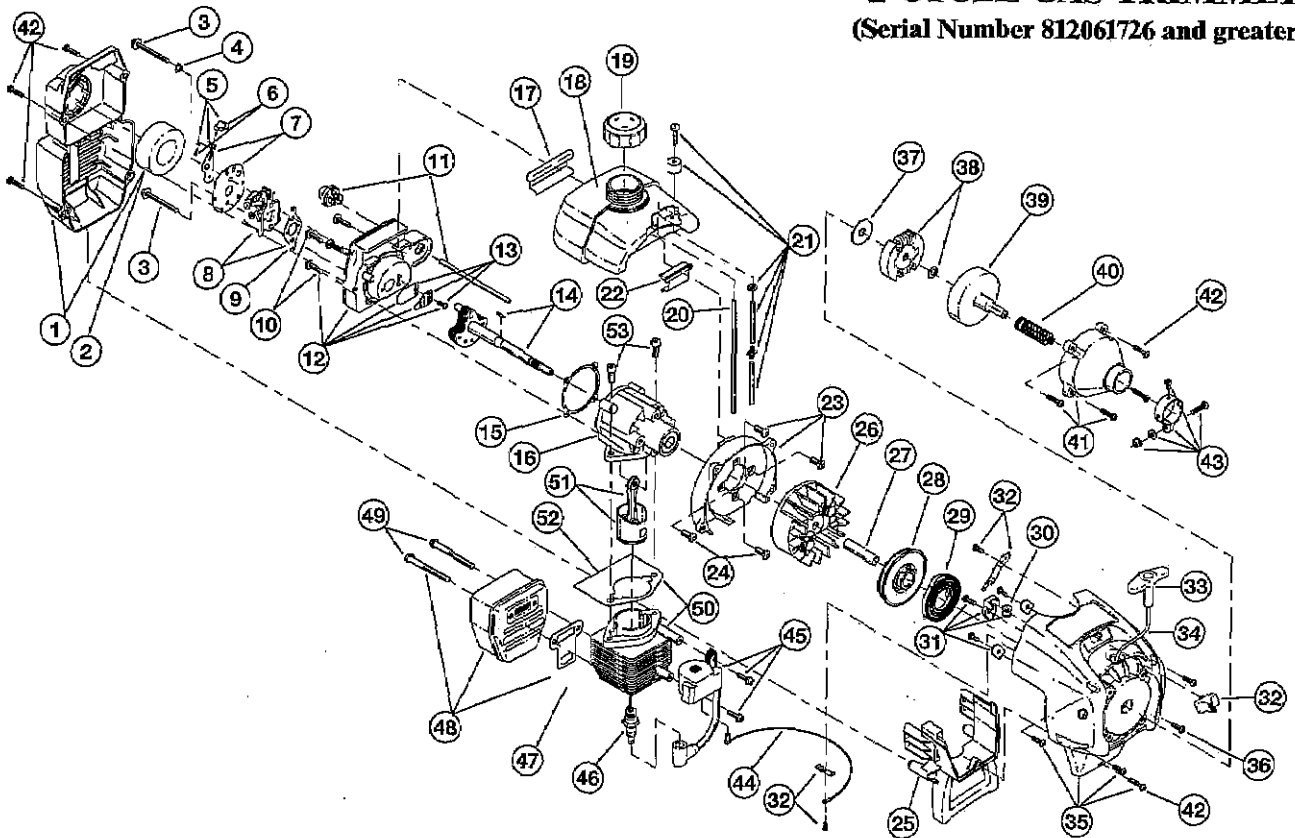

* not shown

ENGINE PARTS - MODEL 750r

2-CYCLE GAS TRIMMER

(Serial Number 812061726 and greater)

Item	Part No.	Description
1	182059	Air Cleaner/Muffler Cover Assembly (includes 2 & 42)
2	180350	Air Cleaner Filter
3	180351	Carburetor Mounting Screw Assembly
4	180352	Wavey Washer
5	182061	Choke Lever Assembly (includes 6)
6	182070	Choke Knob and Screw
7	182060	Choke Lever and Plate (includes 5)
8	182062	Carburetor Assembly W/Limiter Caps (includes 9 & 21)
9	610675	Carburetor Gasket
10	181860	Carb Mount Screw
11	181558	Primer and Hose Assembly
12	182063	Carb Mount Assembly (includes 10)
13	684451	Reed Assembly
14	181498	Power Shaft Assembly
15	612115	Carburetor Mount Gasket
16	180026	Crank Case Service Assembly (includes 10, 14 & 24)
17	612134	Rear Mounting Pad
18	181438	Fuel Tank Assembly (includes 18-21)
19	181559	Fuel Cap Assembly
20	181168	Fuel Return Line
21	682039	Fuel Line Assembly
22	145308	Front Mounting Pad
23	153520	Shroud Assembly
24	181861	Shroud Screw
25	182064	Shroud Extension and Stand
26	180929	Flywheel Assembly
27	181065	Spacer
28	181597	Recoil Pulley Assembly
29	613102	Recoil Spring
30	611061	Rope Guide
31	181441	Pulley Retainer Assembly
32	181442	Switch Assembly (includes 44)
33	181079	Pull Handle