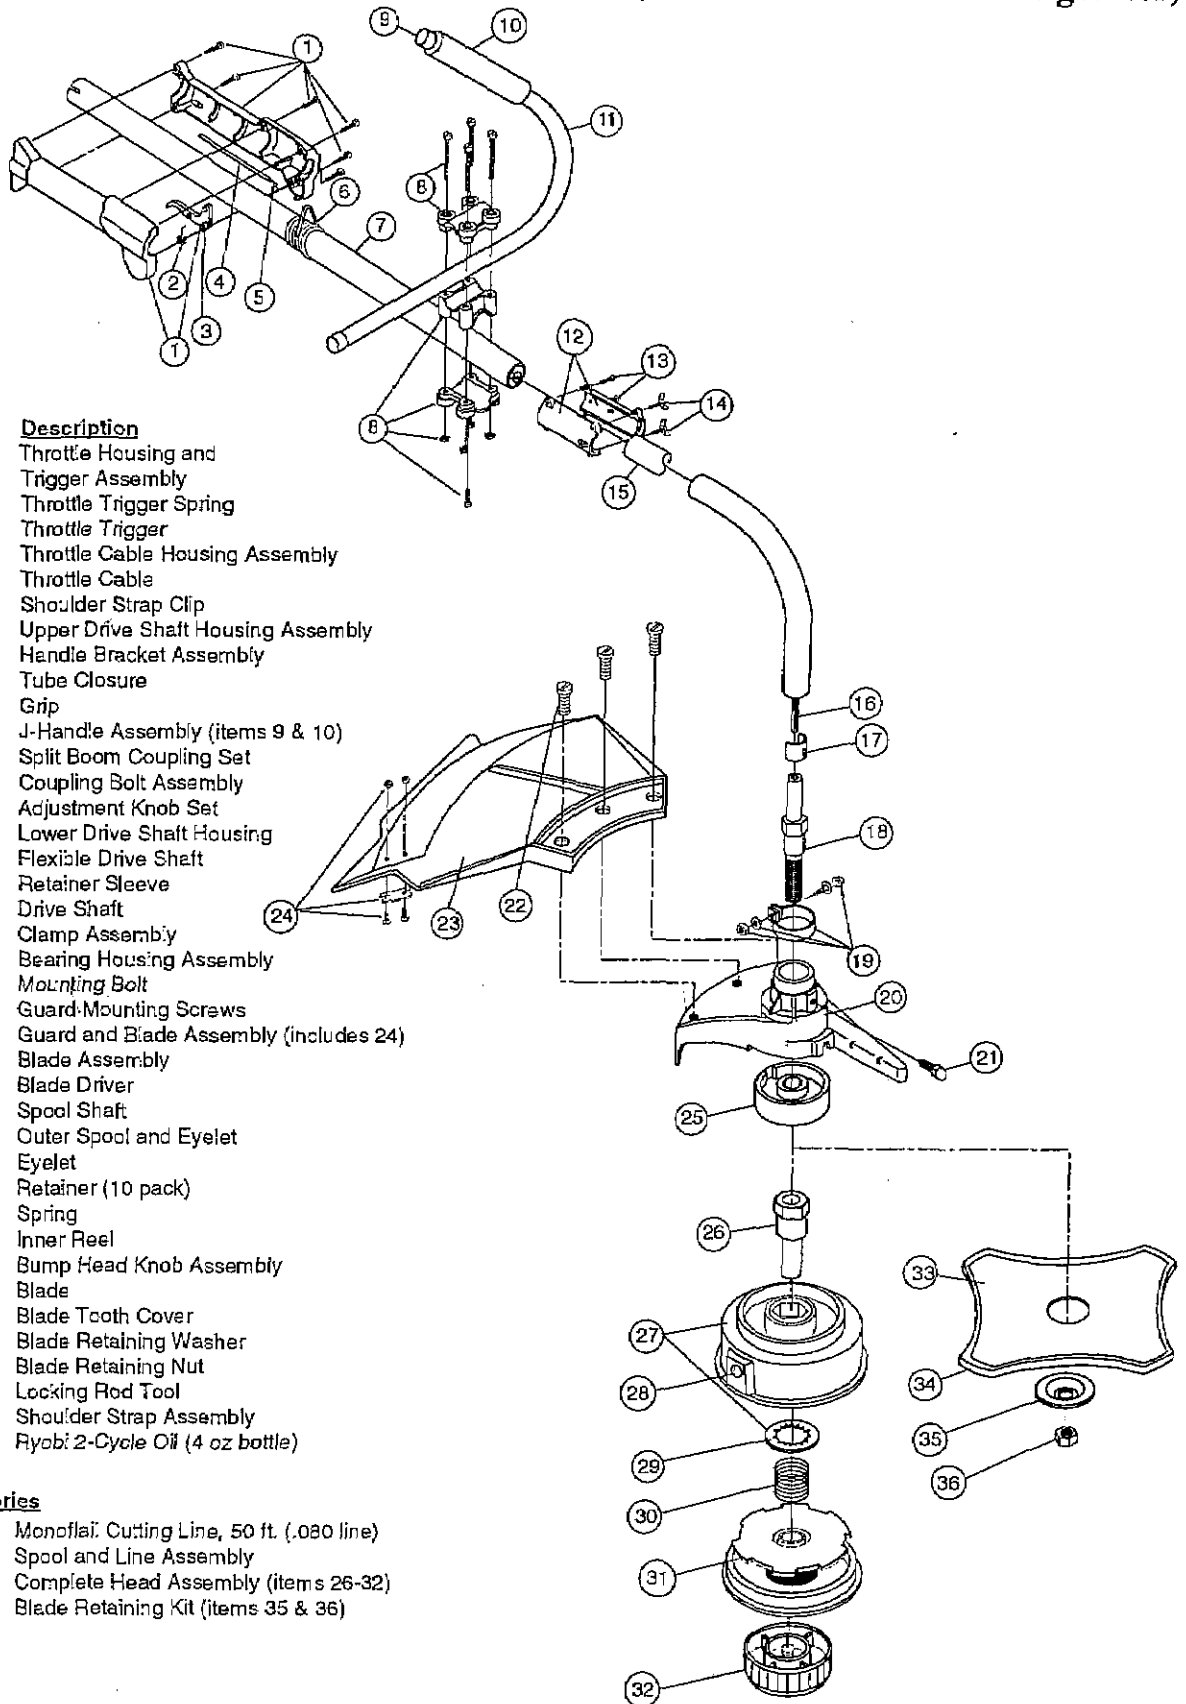

BOOM & TRIMMER PARTS - MODEL 750r
(Serial no. 602000001 and greater)

Item	Part No.	Description
1	181557	Throttle Housing and Trigger Assembly
2	610314	Throttle Trigger Spring
3	181556	Throttle Trigger
4	181554	Throttle Cable Housing Assembly
5	180127	Throttle Cable
6	610327	Shoulder Strap Clip
7	180339	Upper Drive Shaft Housing Assembly
8	683295	Handle Bracket Assembly
9	612021	Tube Closure
10	612E31	Grip
11	180687	J-Handle Assembly (items 9 & 10)
12	683605	Split Boom Coupling Set
13	683606	Coupling Bolt Assembly
14	683607	Adjustment Knob Set
15	180733	Lower Drive Shaft Housing
16	683608	Flexible Drive Shaft
17	181578	Retainer Sleeve
18	180724	Drive Shaft
19	153597	Clamp Assembly
20	153598	Bearing Housing Assembly
21	180288	Mounting Bolt
22	683304	Guard-Mounting Screws
23	683299	Guard and Blade Assembly (includes 24)
24	682061	Blade Assembly
25	147006	Blade Driver
26	145896	Spool Shaft
27	153599	Outer Spool and Eyelet
28	145566	Eyelet
29	612026	Retainer (10 pack)
30	610317	Spring
31	153600	Inner Reel
32	153066	Bump Head Knob Assembly
33	145873	Blade
34	147670	Blade Tooth Cover
35	147007	Blade Retaining Washer
36	145895	Blade Retaining Nut
*	147299	Locking Rod Tool
*	682075	Shoulder Strap Assembly
*	147541	Ryobi 2-Cycle Oil (4 oz bottle)

Optional Accessories

- 610375 Monofil. Cutting Line, 50 ft. (.080 line)
- 153577 Spool and Line Assembly
- 153700 Complete Head Assembly (items 26-32)
- 180015 Blade Retaining Kit (items 35 & 36)

* not shown.