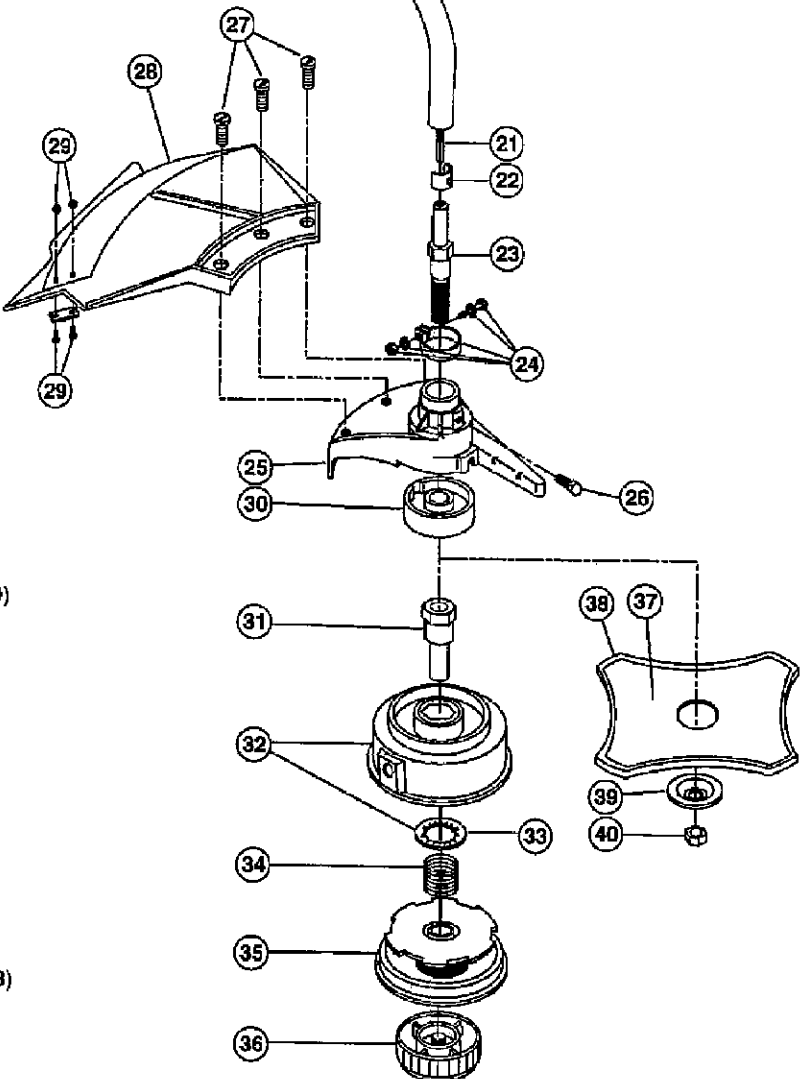

Optional Accessories

*	610375	Cutting Line, 50 ft (.080 line)
*	153577	Spool and Line Assembly
*	153700	Complete Cutting Head Assembly (includes 31-36)
*	180015	Blade Retaining Kit (includes 39 & 40)
*	147541	Ryobi 2-Cycle Oil (48 - 4 oz bottle)

* not shown