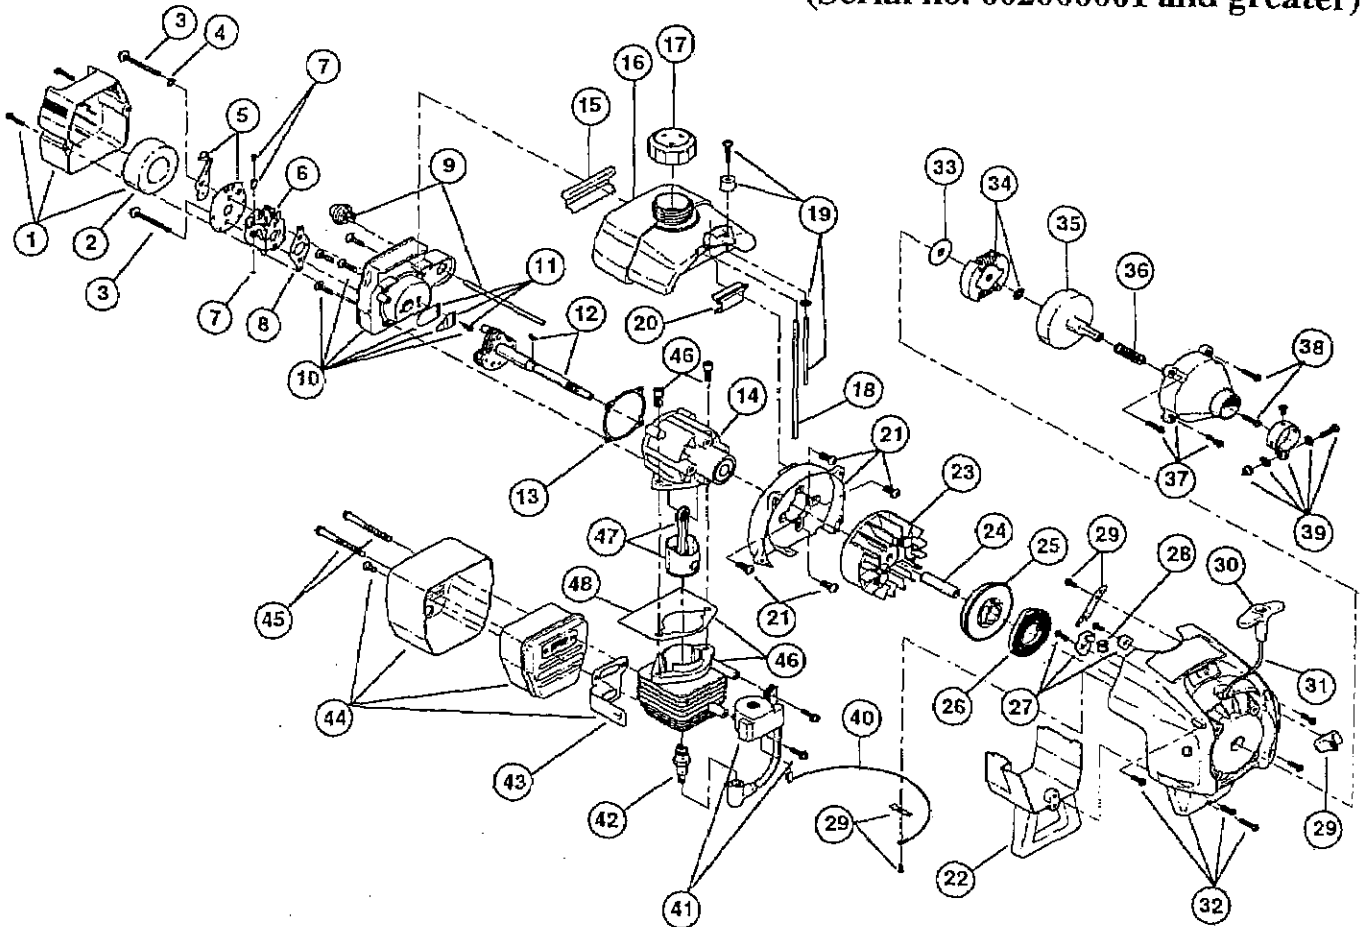

ENGINE PARTS - MODEL 740r/750r

(Serial no. 602000001 and greater)

Item	Part No.	Description
1	180349	Carburetor/Air Cleaner Cover Assembly (includes item 2)
2	180350	Air Cleaner Filter
3	180351	Carburetor Mounting Screw Assembly
4	180352	Wavy Washer
5	180353	Choke Lever and Plate
6	180985	Carburetor Assembly W/Limiter Caps
7	682048	Throttle Adjustment Assembly (Walbro)
7	180092	Throttle Adjustment Assembly (Zama)
8	610675	Carburetor Gasket (10 pack)
9	683974	Primer and Hose Assembly
10	180354	Carb Mount Assembly
11	147573	Reed Assembly
12	180022	Power Shaft Assembly
13	612115	Carburetor Mount Gasket (10 pack)
14	181498	Crank Case Service Assembly (includes 12)
15	612134	Rear Mounting Pad
16	181438	Fuel Tank Assembly (includes 17-19)
17	161559	Fuel Cap Assembly
18	181439	Fuel Return Line
19	682039	Fuel Line Assembly
20	145308	Front Mounting Pad
21	153520	Shroud Assembly
22	683078	Shroud Extension and Stand
23	180929	Flywheel Assembly
24	181065	Spacer
25	180535	Recoil Pulley Assembly
26	613102	Recoil Spring
27	181441	Pulley Retainer Assembly
28	611061	Rope Guide
29	181442	Switch Assembly
30	610300	Pull Handle
31	613103	Rope
32	181443	Starter Housing Assembly