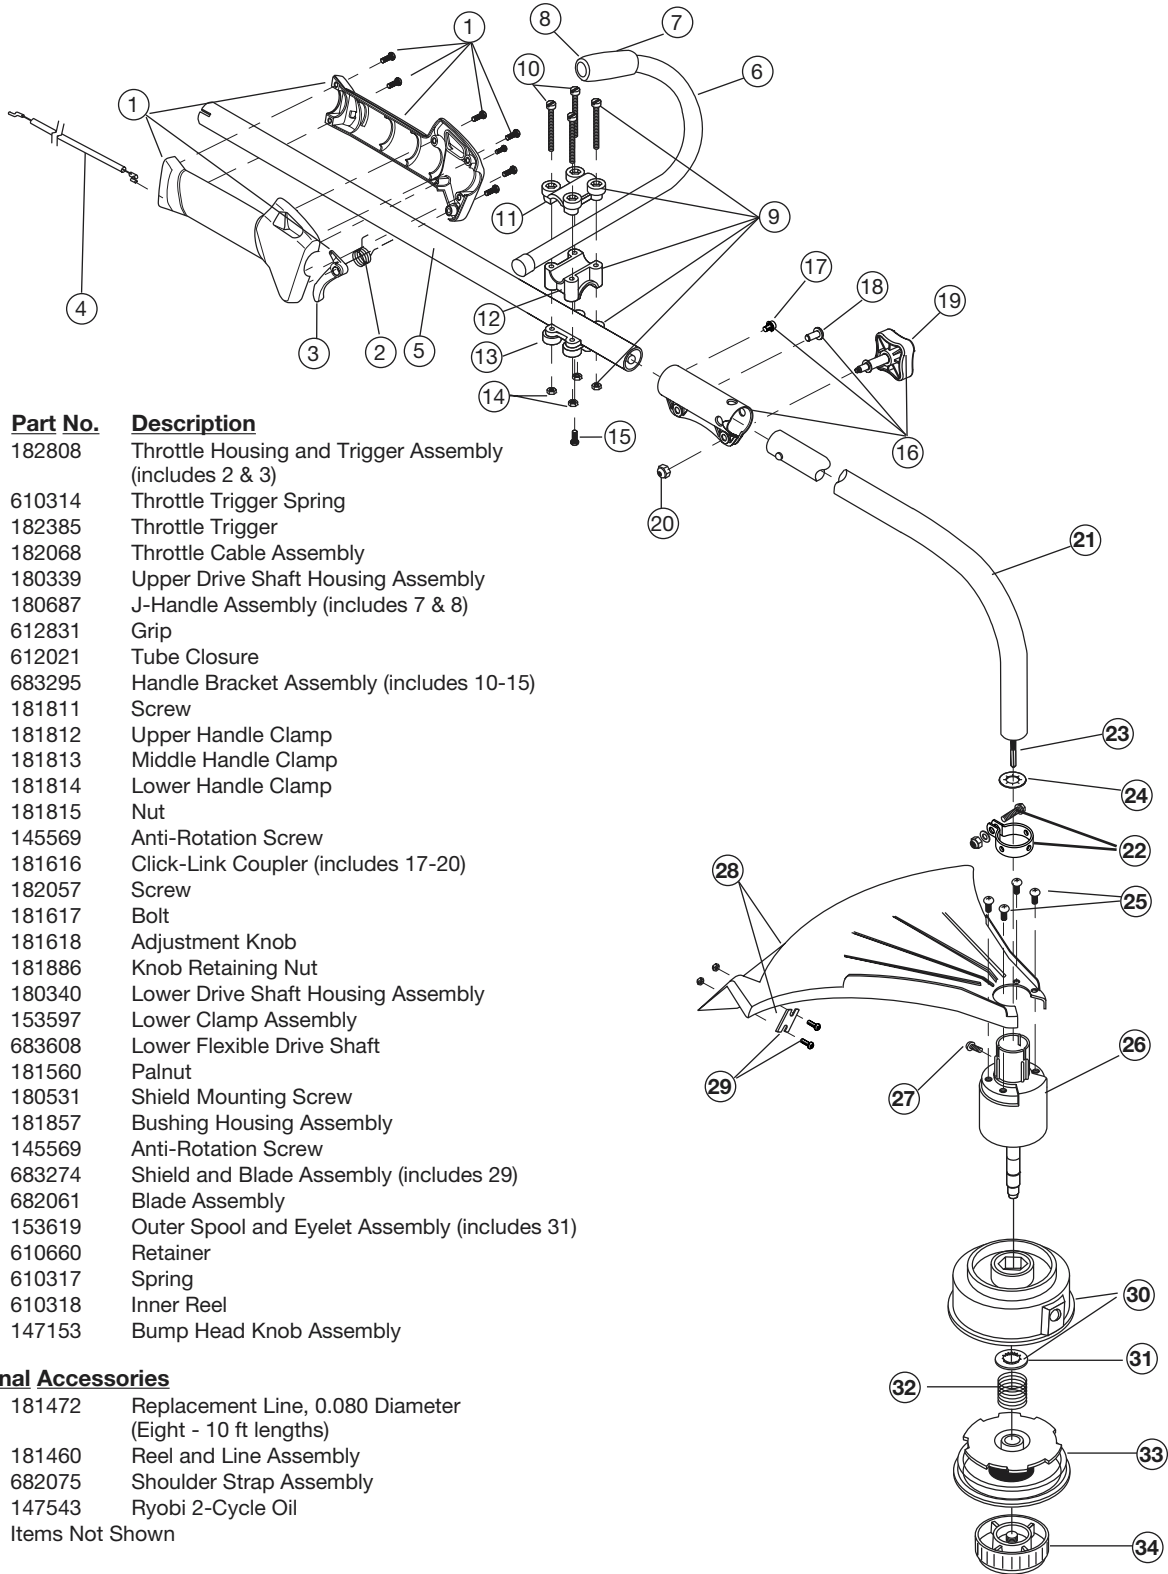

* Items Not Shown

BOOM AND TRIMMER PARTS - MODEL 720r

2-CYCLE GAS TRIMMER

(ppn 41AD720A034) (Serial Number ???????? and greater)

Item	Part No.	Description
1	182808	Throttle Housing and Trigger Assembly (includes 2 & 3)
2	610314	Throttle Trigger Spring
3	182385	Throttle Trigger
4	182068	Throttle Cable Assembly
5	180339	Upper Drive Shaft Housing Assembly
6	180687	J-Handle Assembly (includes 7 & 8)
7	612831	Grip
8	612021	Tube Closure
9	683295	Handle Bracket Assembly (includes 10-15)
10	181811	Screw
11	181812	Upper Handle Clamp
12	181813	Middle Handle Clamp
13	181814	Lower Handle Clamp
14	181815	Nut
15	145569	Anti-Rotation Screw
16	181616	Click-Link Coupler (includes 17-20)
17	182057	Screw
18	181617	Bolt
19	181618	Adjustment Knob
20	181886	Knob Retaining Nut
21	180340	Lower Drive Shaft Housing Assembly
22	153597	Lower Clamp Assembly
23	683608	Lower Flexible Drive Shaft
24	181560	Palnut
25	180531	Shield Mounting Screw
26	181857	Bushing Housing Assembly
27	145569	Anti-Rotation Screw
28	683274	Shield and Blade Assembly (includes 29)
29	682061	Blade Assembly
30	153619	Outer Spool and Eyelet Assembly (includes 31)
31	610660	Retainer
32	610317	Spring
33	610318	Inner Reel
34	147153	Bump Head Knob Assembly