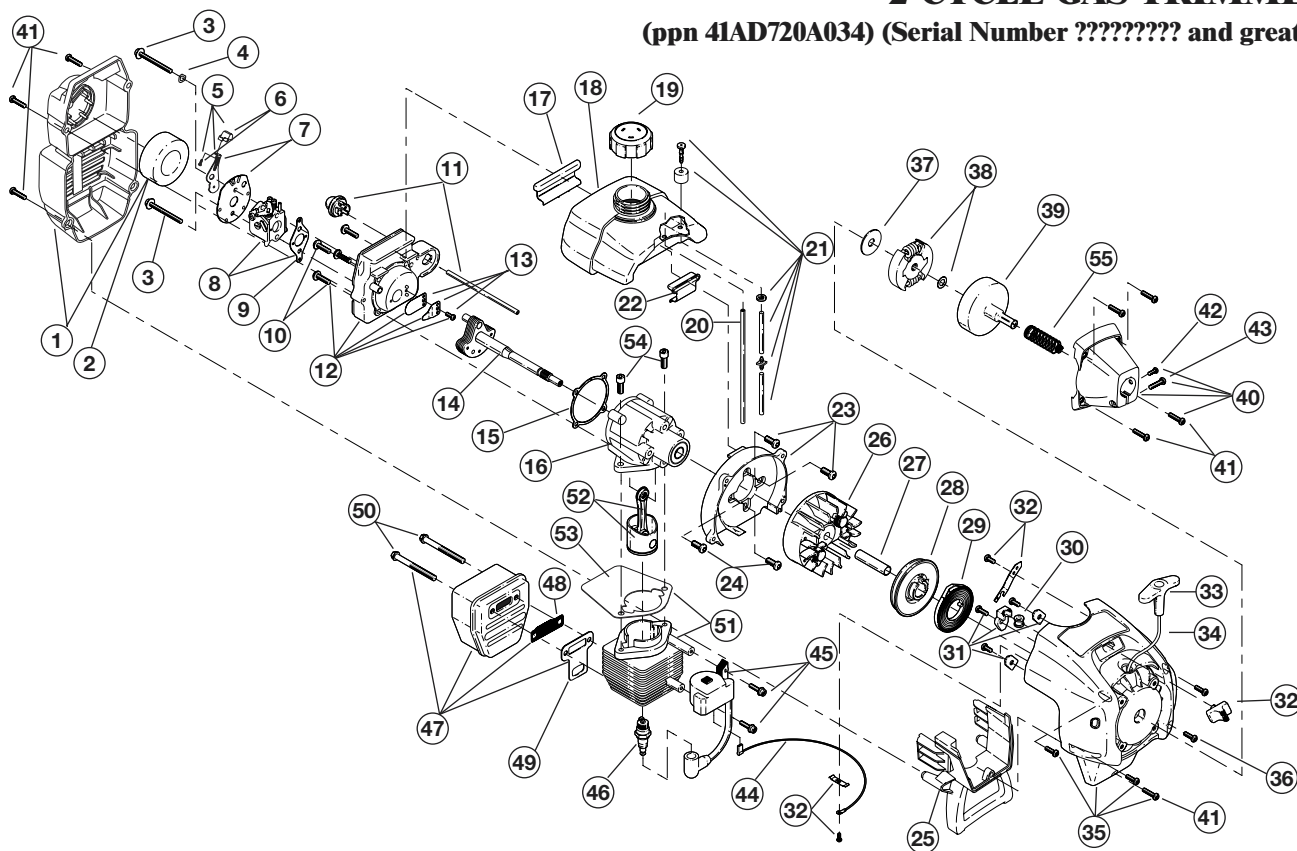

ENGINE PARTS - MODEL 720r 2-CYCLE GAS TRIMMER

(ppn 41AD720A034) (Serial Number ????????? and greater)

Item	Part No.	Description	Item	Part No.	Description
1	182059	Air Cleaner/Muffler Cover Assembly (includes 2 & 41)	34	613103	Rope
2	180350	Air Cleaner Filter	35	181443	Starter Housing Assembly (includes 28-34 & 44)
3	180351	Carburetor Mounting Screw Assembly	36	181862	Housing Screw
4	180352	Wavey Washer	37	182368	Clutch Washer
5	182061	Choke Lever Assembly (includes 6)	38	181445	Clutch Rotor Assembly
6	182070	Choke Knob and Screw	39	153592	Clutch Drum Assembly
7	182060	Choke Lever and Plate (includes 5)	40	182797	Clutch Cover Assembly (includes 41-43)
8	182062	Carburetor Assembly W/Limiter Caps (includes 9 & 21)	41	181345	Cover Screw
9	610675	Carburetor Gasket	42	181345	Anti-Rotation Screw
10	181860	Carb Mount Screw	43	182519	Clamping Screw
11	181558	Primer and Hose Assembly	44	180036	Wire Lead
12	182063	Carb Mount Assembly (includes 10)	45	181937	Module Assembly
13	684451	Reed Assembly	46	610311	Spark Plug
14	182790	Power Shaft Assembly	47	182066	Muffler Assembly (includes 48-50)
15	612115	Carburetor Mount Gasket	48	182747	Spark Arrestor Screen
16	182807	Crank Case Service Assembly (includes 10, 14 & 24)	49	182065	Exhaust Gasket
17	612134	Rear Mounting Pad	50	147575	Muffler Mounting Bolt Assembly
18	181438	Fuel Tank Assembly (includes 19-21)	51	181622	Cylinder Assembly (includes 53)
19	181559	Fuel Cap Assembly	52	684449	Piston and Rod Assembly
20	181168	Fuel Return Line	53	610674	Cylinder Gasket
21	682039	Fuel Line Assembly	54	181870	Cylinder Bolt
22	145308	Front Mounting Pad	55	612468	Spring
23	153520	Shroud Assembly	*	180011	Engine Gasket Kit
24	181861	Shroud Screw	*	180602	O.E.M. Carburetor Repair Kit (Walbro)
25	182064	Shroud Extension and Stand	*	180090	O.E.M. Carburetor Repair Kit (Zama)
26	181867	Flywheel Assembly	*	181873	Gasket Diaphragm Repair Kit (Walbro)
27	181065	Spacer	*	180091	Gasket Diaphragm Repair Kit (Zama)
28	181597	Recoil Pulley Assembly	*	180530	Piston Ring
29	613102	Recoil Spring	*	182792	Short Block Assembly (includes 10, 14, 16, 24, 46, 51-54)
30	611061	Rope Guide	*	181501	Starter Housing Screw Set
31	181441	Pulley Retainer Assembly	*	610309	Crankcase Seal
32	181442	Switch Assembly (includes 44)	*	181599	Clutch Springs (Qty. 2)
33	181079	Pull Handle			

* Items Not Shown