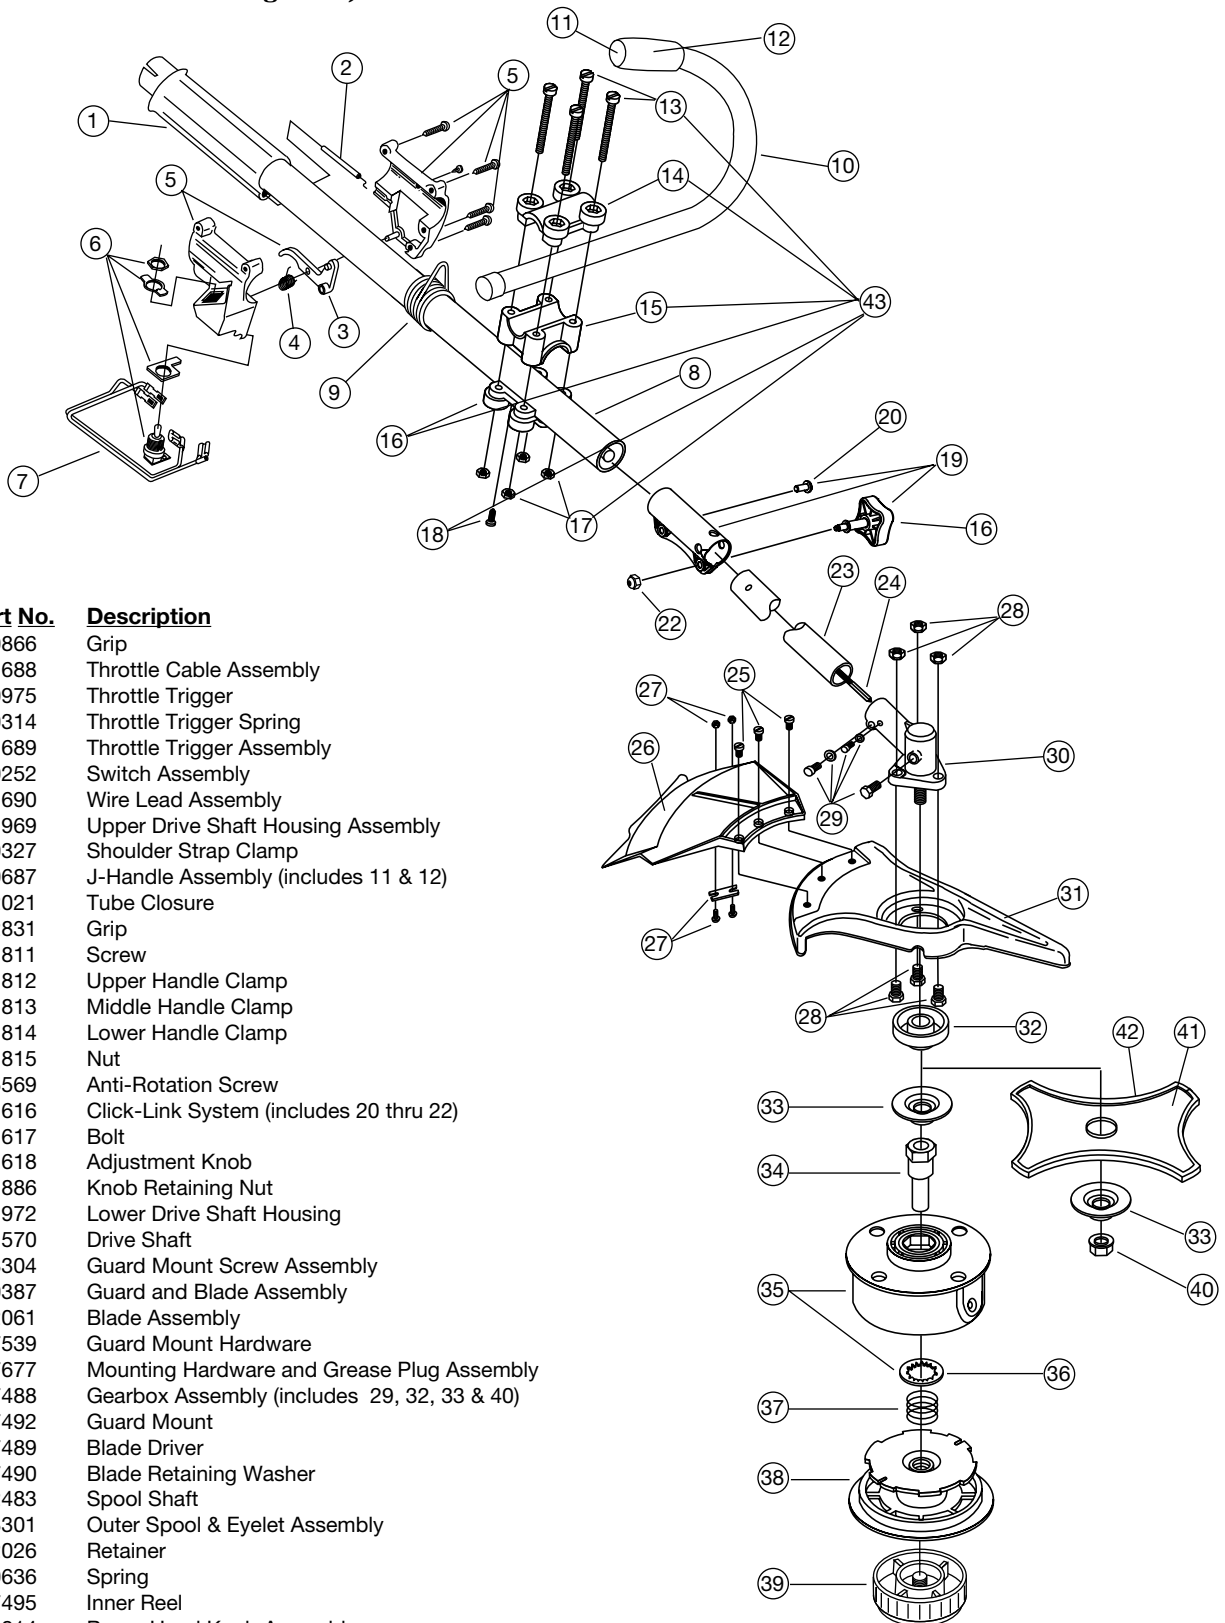

* not shown

BOOM AND TRIMMER PARTS - MODEL 2090r

2-CYCLE GAS TRIMMER

(Serial Number 802116068 and greater)

Item	Part No.	Description
1	180866	Grip
2	181688	Throttle Cable Assembly
3	180975	Throttle Trigger
4	610314	Throttle Trigger Spring
5	181689	Throttle Trigger Assembly
6	180252	Switch Assembly
7	181690	Wire Lead Assembly
8	181969	Upper Drive Shaft Housing Assembly
9	610327	Shoulder Strap Clamp
10	180687	J-Handle Assembly (includes 11 & 12)
11	612021	Tube Closure
12	612831	Grip
13	181811	Screw
14	181812	Upper Handle Clamp
15	181813	Middle Handle Clamp
16	181814	Lower Handle Clamp
17	181815	Nut
18	145569	Anti-Rotation Screw
19	181616	Click-Link System (includes 20 thru 22)
20	181617	Bolt
21	181618	Adjustment Knob
22	181886	Knob Retaining Nut
23	181972	Lower Drive Shaft Housing
24	181570	Drive Shaft
25	683304	Guard Mount Screw Assembly
26	180387	Guard and Blade Assembly
27	682061	Blade Assembly
28	147539	Guard Mount Hardware
29	147677	Mounting Hardware and Grease Plug Assembly
30	147488	Gearbox Assembly (includes 29, 32, 33 & 40)
31	147492	Guard Mount
32	147489	Blade Driver
33	147490	Blade Retaining Washer
34	612483	Spool Shaft
35	683301	Outer Spool & Eyelet Assembly
36	612026	Retainer
37	610636	Spring
38	147495	Inner Reel
39	180814	Bump Head Knob Assembly
40	181699	Lock Nut
41	145873	Blade
42	613231	Blade Cover
43	683295	Handle Bracket Assembly (items 13 thru 18)
*	613226	Locking Rod Tool
*	682075	Shoulder Strap Assembly