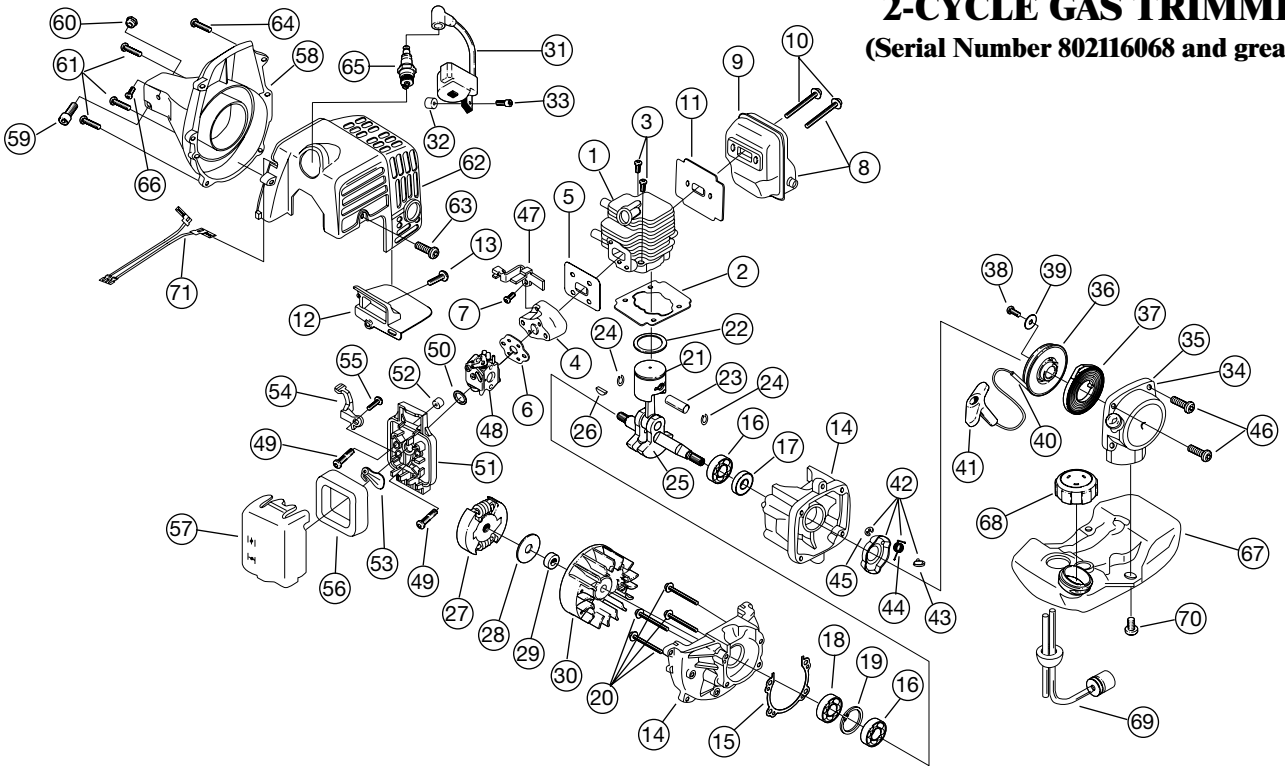

ENGINE PARTS - MODEL 2090r

2-CYCLE GAS TRIMMER

(Serial Number 802116068 and greater)

<u>Item</u>	<u>Part No.</u>	<u>Description</u>	<u>Item</u>	<u>Part No.</u>	<u>Description</u>
1	181704	Cylinder	38	181740	Screw
2	181705	Cylinder Base Gasket	39	181741	Washer
3	181706	Bolt	40	181742	Rope
4	181707	Insulator	41	181743	Pull Handle
5	181708	Insulator Gasket	42	181744	Pulley Assembly
6	181709	Carburetor Gasket	43	181745	Ratchet
7	181710	Screw	44	181746	Spring
8	181711	Muffler Assembly (includes 9 & 10)	45	181747	Retaining Ring
9	181712	Muffler	46	181716	Screw
10	181713	Screw	47	181748	Throttle Bracket
11	181714	Muffler Gasket	48	181749	Carburetor (includes Primer Bulb)
12	181715	Muffler Plate	49	181750	Screw
13	181716	Screw	50	181751	O-Ring
14	181717	Crankcase Service Assembly (includes 15 thru 19 & 25)	51	181752	Air Cleaner Assembly (includes 52 thru 55)
15	181718	Crankcase Gasket	52	181753	Sleeve
16	181719	Bearing	53	181754	Choke Plate
17	181720	Oil Seal	54	181755	Choke Lever
18	181721	Oil Seal	55	181756	Screw
19	181722	Snap Ring	56	181757	Air Filter
20	181723	Screw	57	181758	Air Cleaner Cover
21	181724	Piston	58	181967	Clutch Housing Assembly
22	181725	Ring	59	181760	Engine Bolt
23	181726	Piston Pin	60	181761	Nut
24	181727	Snap Ring	61	181762	Screw
25	181728	Crankshaft	62	181968	Engine Cover
26	181729	Key	63	181716	Screw
27	181730	Clutch	64	181764	Screw
28	181074	Clutch Washer	65	181765	Spark Plug
29	181731	Spacer	66	181629	Screw
30	181732	Flywheel Assembly	67	181774	Fuel Tank (includes 70)
31	181733	Module Assembly	68	180000	Fuel Cap Assembly
32	181734	Spacer	69	181767	Fuel Line Assembly
33	181735	Screw	70	181768	Screw
34	181777	Recoil Assembly (includes 35 thru 41)	71	181769	Lead Wire Assembly
35	181737	Recoil Case	*	612468	Compression Spring
36	181738	Recoil Pulley	*	181696	Spark Arrestor
37	181739	Recoil Spring	*	181701	Primer Bulb
			*	181702	Carburetor Repair Kit
			*	181703	Gasket/Diaphragm Repair Kit

* not shown