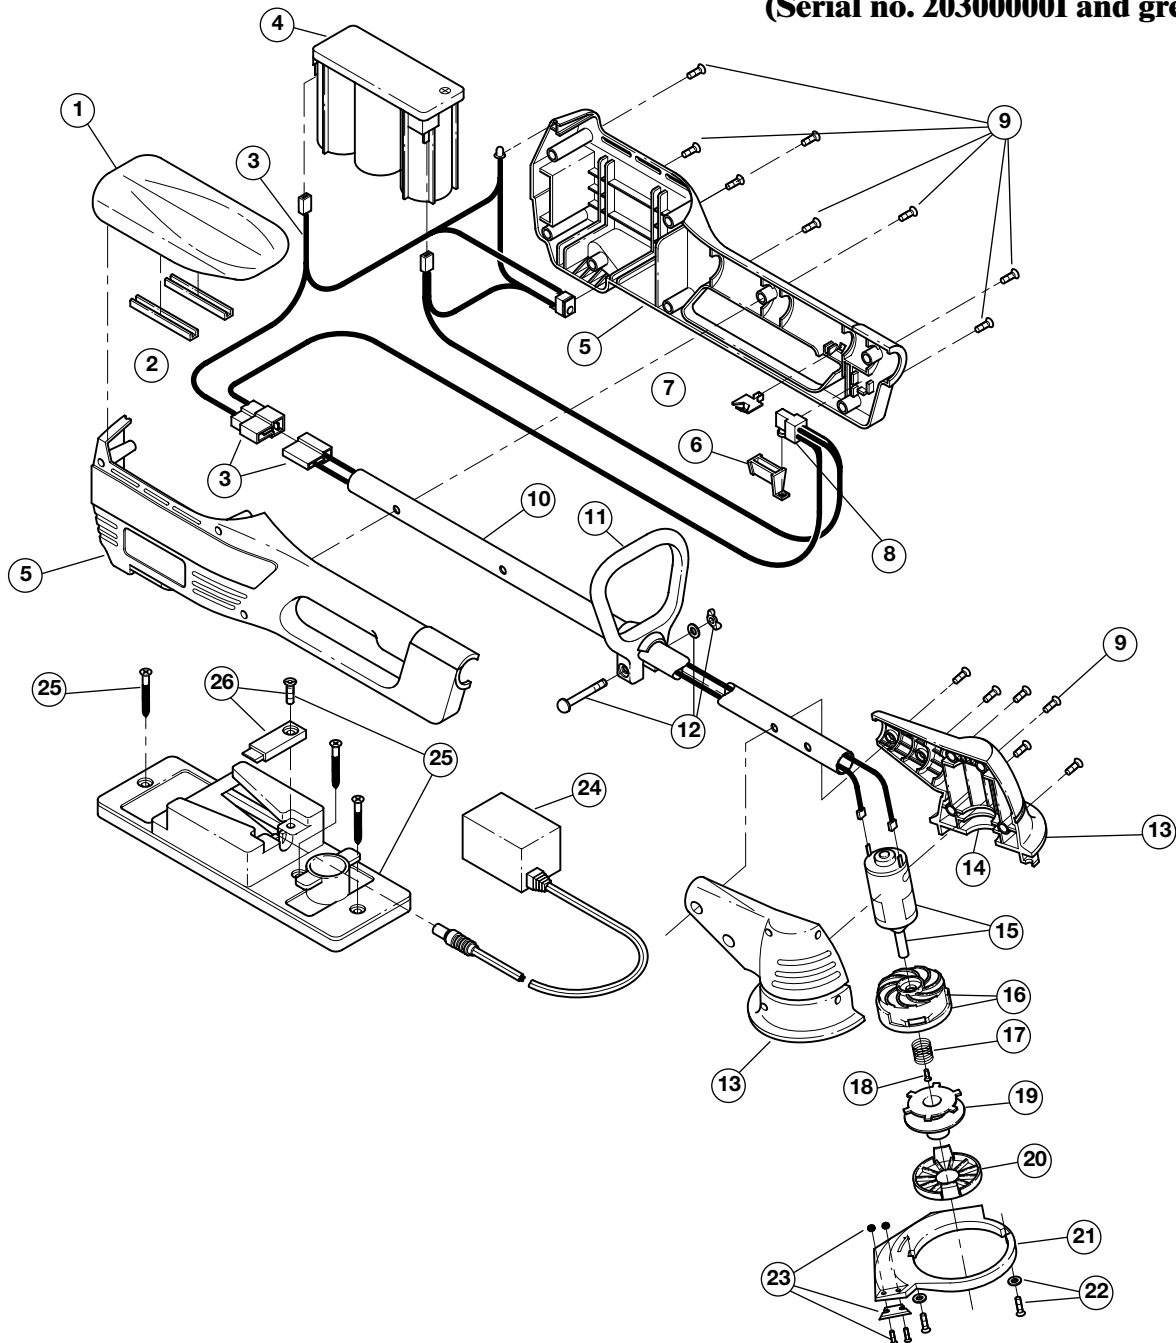

**MOTOR AND HOUSING PARTS - MODEL 140r**

(Serial no. 203000001 and greater)

Item	Part No.	Description
1	180411	Battery Door
2	180363	Battery Cushion Set (qty. 5)
3	180514	Complete Wiring Harness Assembly
4	180410	Battery
5	180515	Battery Housing w/o Decals
6	180151	Trigger
7	180364	Safety Release Switch
8	180150	Switch
9	181482	Housing Screw
10	180516	Boom Assembly
11	145819	D-Handle
12	181587	D-Handle Hardware Assembly
13	180517	Motor Housing
14	180518	Motor Supports (qty. 2)
15	180519	Motor

Item	Part No.	Description
16	180372	Outer Spool and Eyelet
17	180374	Spring
18	180375	Screw and Washer
19	180292	Inner Reel
20	180376	Reel Cover
21	180408	Guard and Blade Assembly
22	180520	Guard Mounting Screw Assembly
23	682061	Blade Assembly
24	180409	Battery Charger
25	180412	Wall Station Assembly
26	180378	Wall Station Clamp and Screw
*	180521	Battery Housing Decal Set
*	180117	Cutting Line (50 ft)
*	180327	Cutting Head Assembly (includes 16-20)

\* not shown