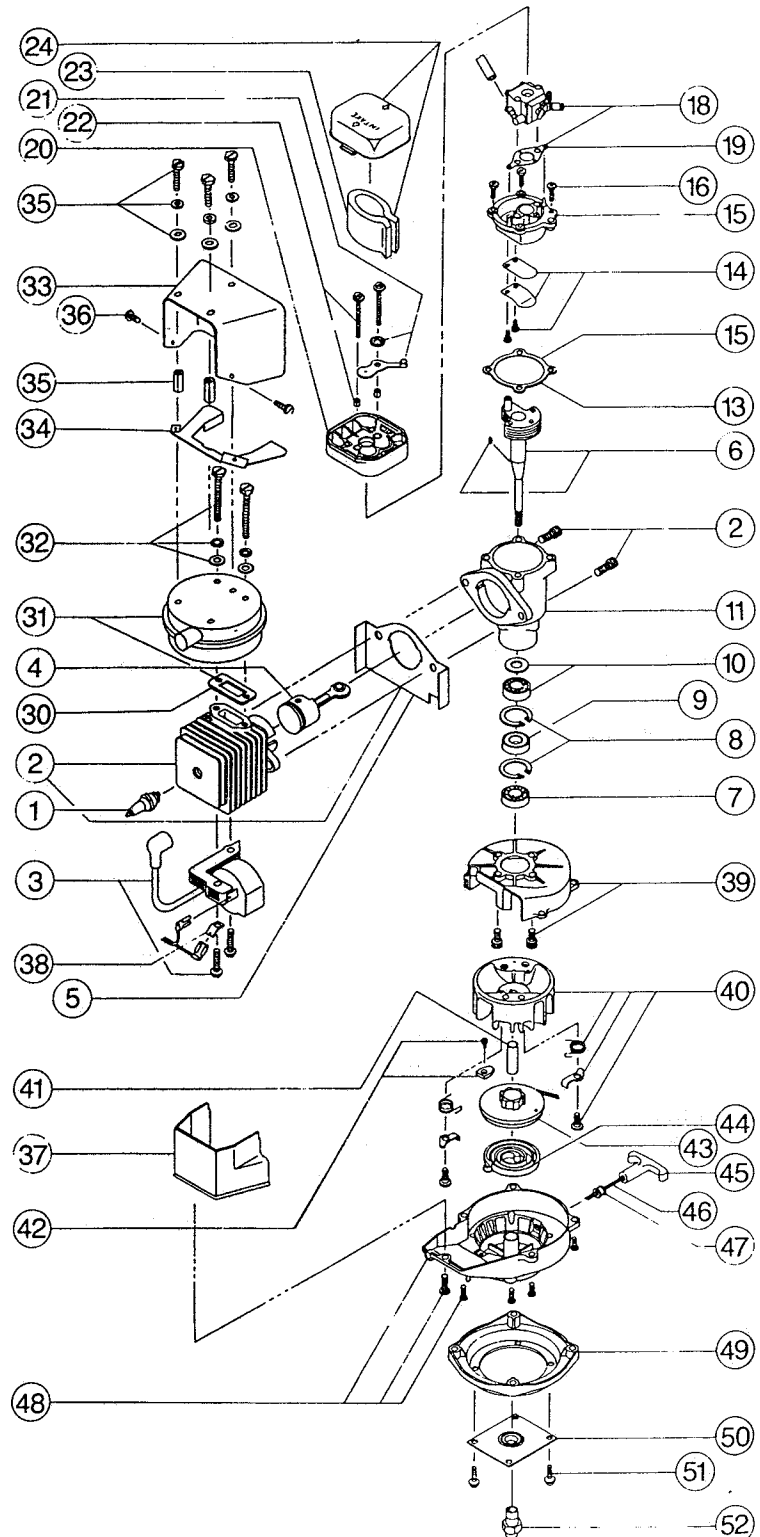

ENGINE PARTS - RYAN 300/300BV

Item	Part No.	Description
1	610311	Spark Plug
2	147011	Cylinder Assembly
3	683390	Module Assembly
4	147012	Piston and Rod Assembly
5	147013	Cylinder Gasket
6	147014	Power Shaft Assembly
7	610308	Outer Bearing
8	682040	Snap Ring Assembly
9	601309	Seal
10	682041	Inner Bearing Assembly
11	147015	Crankcase
*12	147016	Crankcase Service Assembly (items 6-11)
13	612115	Carburetor Mount Gasket (10 pack)
14	682046	Reed Assembly
15	147017	Reed Plate Assembly
16	683384	Reed Plate Mounting Screws
*17	147018	Complete Reed Plate and Reed Assembly (items 14-16)
A18	683814	Carburetor and Primer Assembly
19	610675	Carburetor Gasket (10 pack)
20	147019	Air Cleaner Base
21	683380	Choke Lever Assembly
22	147020	Mounting Bolt Assembly
23	612111	Air Cleaner Filter
24	683378	Air Cleaner Cover Assembly
*25	682507	Piston Ring
*26	610676	Flywheel Key (10 pack)
*27	147021	Engine Gasket Kit
A*28	147022	O.E.M. Carburetor Repair Kit
A*29	147023	Gasket-Diaphragm Repair Kit
30	610672	Exhaust Gasket (10 pack)
31	147024	Muffler Assembly
32	147068	Muffler Mounting Bolt Assembly
33	147025	Air Deflector
34	147026	Lower Deflector Plate
35	147027	Mounting Bolt Assembly
36	147028	Mounting Screw Assembly
37	611060	Shroud Extension
38	611063	Ground Tab
39	153520	Shroud Assembly
40	153624	Flywheel Assembly
41	147029	Spacer
42	682546	Pulley Retainer Assembly
43	683856	Recoil Pulley Assembly
44	613102	Recoil Spring
45	610300	Pull Handle
A 46	147030	Rope
47	611061	Rope Guide
48	683600	Starter Housing Assembly
49	147031	Engine Adaptor
50	147032	Bearing Plate Assembly
51	147033	Mounting Screw Assembly
52	147034	Crank Shaft Extension

A Parts are for serial no. 801000000 thru 809020000.

18	683973	Carburetor Assembly
*28	153308	O.E.M. Carburetor Repair Kit
*29	153309	Gasket-Diaphragm Repair Kit
46	613103	Rope

\* not shown

**BOOM & TRIMMER PARTS - RYAN 300/300BV**