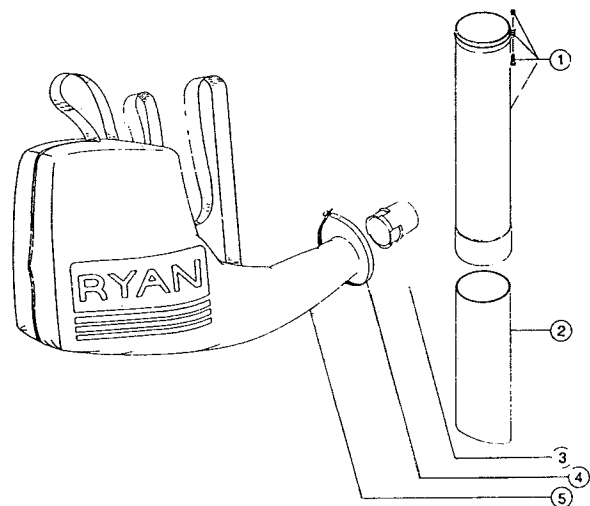

BOOM & TRIMMER PARTS - RYAN 300/300BV

Item	Part No.	Description
1	683400	Trigger Assembly
2	145562	Fuel Cap Assembly
A 3	147035	Fuel Tank
4	147036	Fuel Line Assembly
A*5	147037	Complete Fuel Tank Assembly (items 2, 3, and (2) of 4)
A 6	683817	Primer Bulb and Hose Assembly
7	147038	Switch and Lead Assembly
8	147039	Throttle Wire and Housing Assembly
9	682554	Mounting Screw Assembly
A10	147040	Cover Assembly R.H.
11	147041	Cover Assembly L.H.
12	683395	Mounting Screw Assembly
13	147042	Engine Mount Set
14	147043	Upper Blower Housing
15	147044	Mounting Screw Assembly
A16	147045	Impeller
17	147046	Mounting Bolt Assembly
18	147047	Impact Shield
19	147048	Lower Blower Housing
20	147049	Mounting Screw Assembly
21	147050	Intake Cover
22	147051	Spring Set
23	147052	Mounting Screw Assembly
24	147053	Hinge Shaft
25	147054	Clamp Assembly
26	147055	Blower Tube
27	683424	Clamp Assembly
28	145815	Fan Nozzle
A29	147356	Return Line Assembly

Optional Accessories

*	682075	Shoulder Strap
*	147541	IDC or Ryan 2-Cycle Oil (4 oz. can)
*	147072	Spark Arrestor Muffler
*	147172	Sweeper Attachment
*	147180	Leaf Bag Assembly
*	147300	Gutter Clean-Out Kit

A Parts are for serial no. 80100000-809020000.

3	147443	Fuel Tank
*5	147350	Complete Fuel Tank Assembly (items 2, 3, 4 and 29)
6	147351	Primer Bulb and Hose Assembly
10	147352	Cover Assembly R.H.
16	147353	Impeller
29	147356	Fuel Return Line Assembly

VACUUM PARTS FOR: 300 BV-147000 KIT

1	147056	Upper Vacuum Tube Assembly
2	147057	Lower Vacuum Tube
3	147058	Adapter
4	147059	Clamp
5	147060	Vacuum Bag Assembly (includes items 3 and 4)
*6	145905	Wrench

* not shown