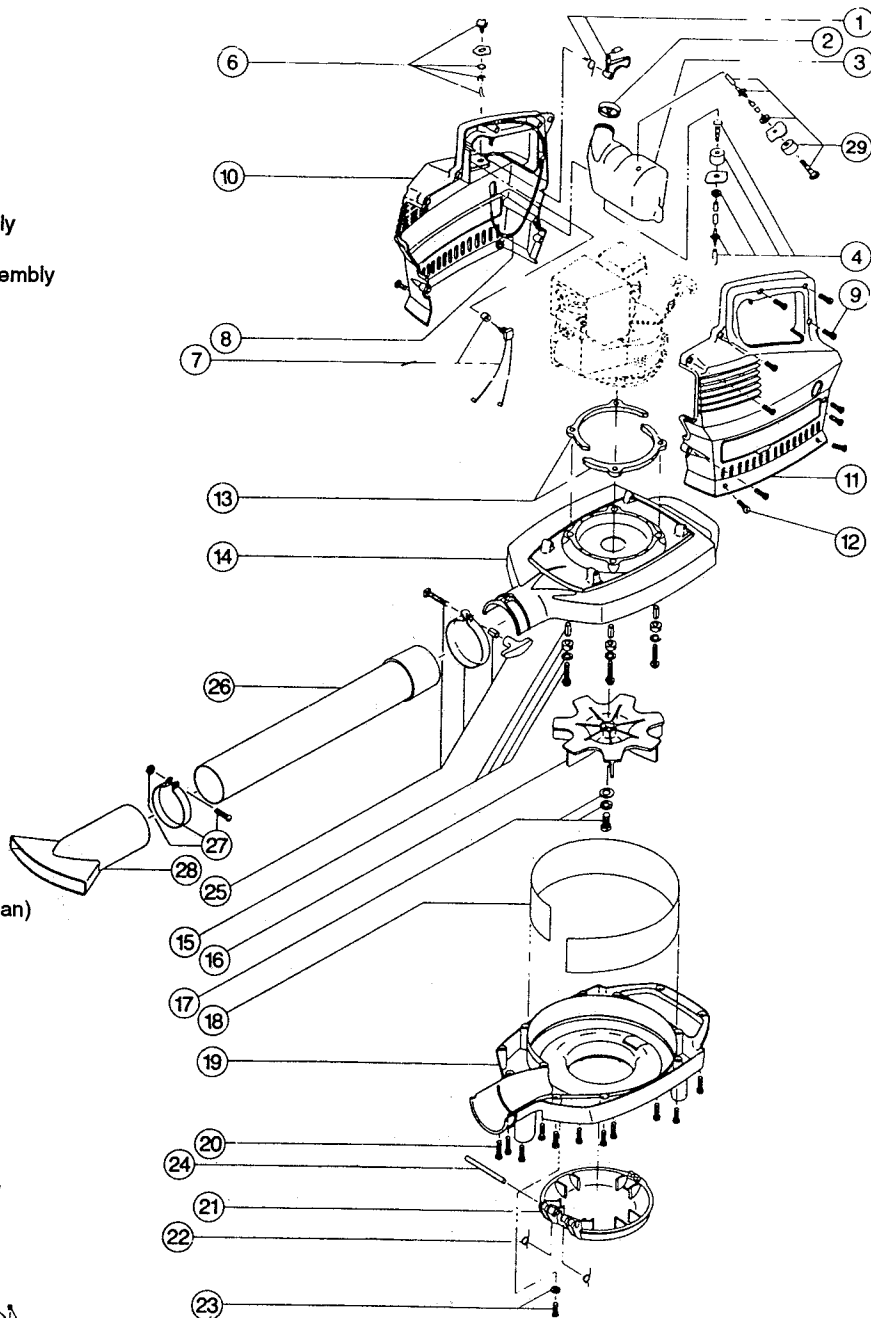

BOOM & TRIMMER PARTS - RYAN 300/300BV

Item	Part No.	Description
1	683400	Trigger Assembly
2	145562	Fuel Cap Assembly
A 3	147035	Fuel Tank
4	147036	Fuel Line Assembly
A*5	147037	Complete Fuel Tank Assembly (items 2, 3, and (2) of 4)
A 6	683817	Primer Bulb and Hose Assembly
7	147038	Switch and Lead Assembly
8	147039	Throttle Wire and Housing Assembly
9	682554	Mounting Screw Assembly
A10	147040	Cover Assembly R.H.
11	147041	Cover Assembly L.H.
12	683395	Mounting Screw Assembly
13	147042	Engine Mount Set
14	147043	Upper Blower Housing
15	147044	Mounting Screw Assembly
A16	147045	Impeller
17	147046	Mounting Bolt Assembly
18	147047	Impact Shield
19	147048	Lower Blower Housing
20	147049	Mounting Screw Assembly
21	147050	Intake Cover
22	147051	Spring Set
23	147052	Mounting Screw Assembly
24	147053	Hinge Shaft
25	147054	Clamp Assembly
26	147055	Blower Tube
27	683424	Clamp Assembly
28	145815	Fan Nozzle
A29	147356	Return Line Assembly

Optional Accessories

*	682075	Shoulder Strap
*	147541	IDC or Ryan 2-Cycle Oil (4 oz. can)
*	147072	Spark Arrestor Muffler
*	147172	Sweeper Attachment
*	147180	Leaf Bag Assembly
*	147300	Gutter Clean-Out Kit

A Parts are for serial no. 80100000-809020000.

3	147443	Fuel Tank
*5	147350	Complete Fuel Tank Assembly (items 2, 3, 4 and 29)
6	147351	Primer Bulb and Hose Assembly
10	147352	Cover Assembly R.H.
16	147353	Impeller
29	147356	Fuel Return Line Assembly

VACUUM PARTS FOR: 300 BV-147000 KIT

1	147056	Upper Vacuum Tube Assembly
2	147057	Lower Vacuum Tube
3	147058	Adapter
4	147059	Clamp
5	147060	Vacuum Bag Assembly (includes items 3 and 4)
*6	145905	Wrench

* not shown