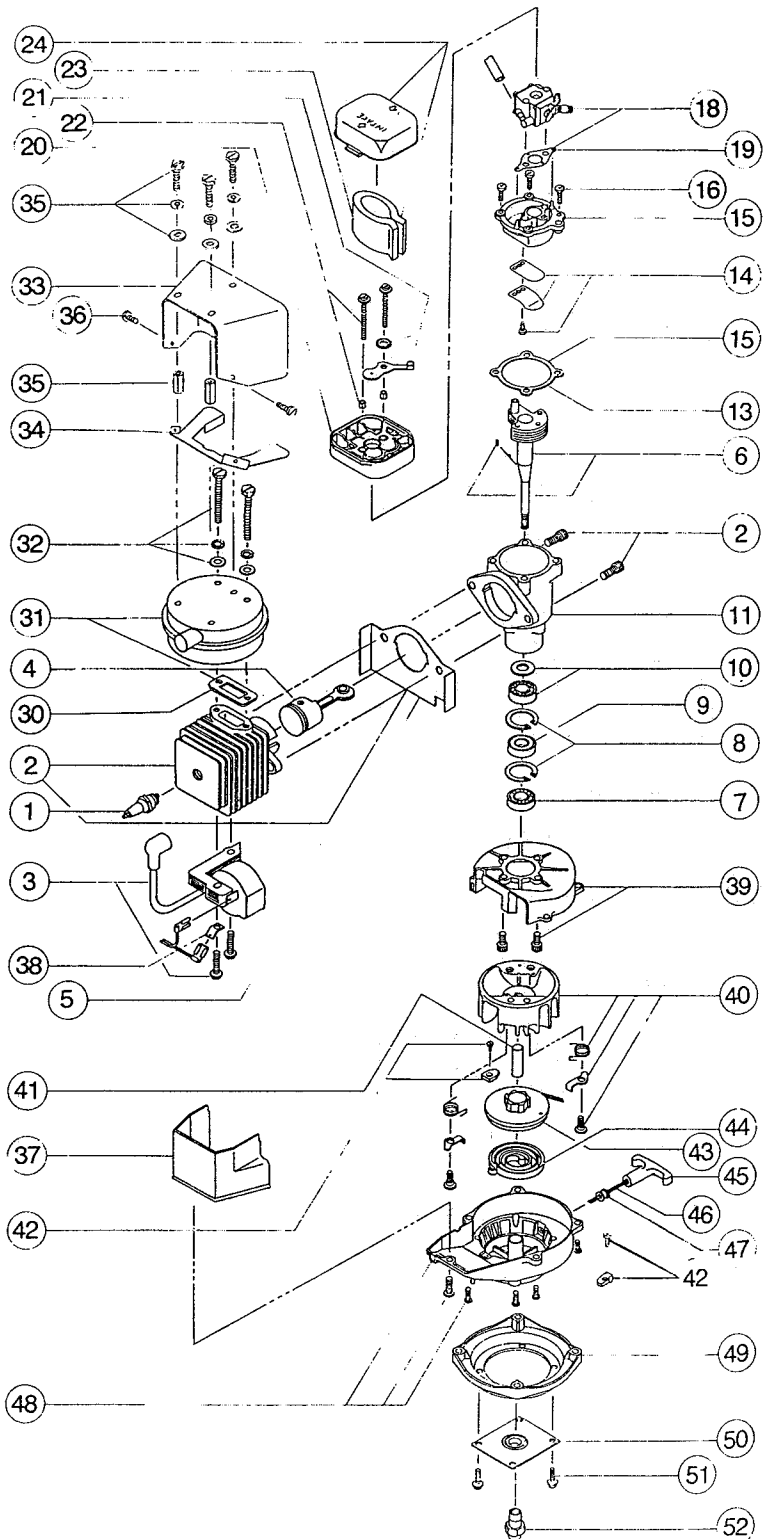

A Parts are for serial no. 801000000 thru 809020000.

18	683973	Carburetor Assembly
*28	153308	O.E.M. Carburetor Repair Kit
*29	153309	Gasket-Diaphragm Repair Kit
46	613103	Rope

\* not shown

**BOOM & TRIMMER PARTS - RYAN 300/300BV**

A Parts are for serial no. 80100000-809020000.

3	147443	Fuel Tank
*5	147350	Complete Fuel Tank Assembly (items 2, 3, 4 and 29)
6	147351	Primer Bulb and Hose Assembly
10	147352	Cover Assembly R.H.
16	147353	Impeller
29	147356	Fuel Return Line Assembly

\* not shown

The above part numbers are for serial numbers 809020001 thru 911125000.

**BOOM & TRIMMER PARTS - RYAN 300BV**

Item	Part No.	Description
1	683400	Trigger Assembly
2	145562	Fuel Cap Assembly
3	147443	Fuel Tank
4	147036	Fuel Line Assembly
*5	147350	Complete Fuel Tank Assembly (items 2, 3, 4, and 29)
6	147351	Primer Bulb and Hose Assembly
7	147038	Switch and Lead Assembly
8	147039	Throttle Wire and Housing Assembly
9	682554	Mounting Screw Assembly
10	147352	Cover Assembly R.H.
11	147041	Cover Assembly L.H.
12	683395	Mounting Screw Assembly
13	147042	Engine Mount Set
14	147043	Upper Blower Housing
15	147044	Mounting Screw Assembly
16	147353	Impeller
17	147046	Mounting Bolt Assembly
18	147047	Impact Shield
19	147616	Lower Blower Housing
20	147049	Mounting Screw Assembly
21	147050	Intake Cover
22	147051	Spring Set
23	147052	Mounting Screw Assembly
24	147053	Hinge Shaft
25	147054	Clamp Assembly
26	147055	Blower Tube
27	683424	Clamp Assembly
28	145815	Fan Nozzle
29	147356	Return Line Assembly