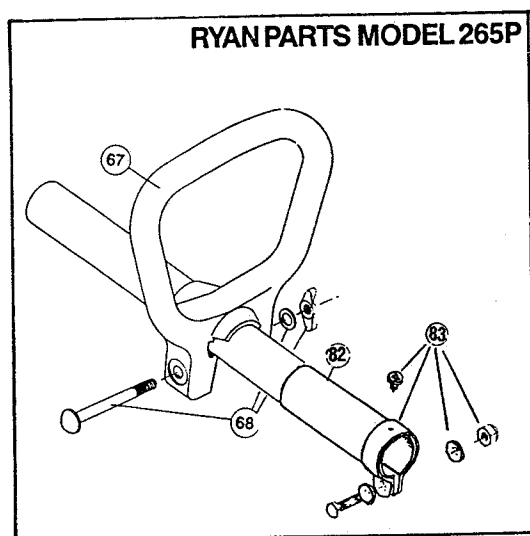

BOOM & TRIMMER PARTS - RYAN 265/265P

Item	Part No.	Description
55	153647	Outer Spool and Eyelet Assembly
56	610317	Spring
57	145144	Inner Reel
58	153066	Bump Head Knob Assembly
59	682061	Blade Assembly
60	682064	Flexible Drive Shaft
61	610660	Retainer (10 pack)
62	145566	Eyelet
63	145567	Washer
64	153315	Drive Shaft Housing Assembly (265)
*64	683289	Lower Housing Assembly (265P)
65	682060	Lower Clamp Assembly
66	153316	Throttle Trigger Assembly
67	145819	D-Handle
68	153523	D-Handle Hardware Assembly
69	610314	Throttle Trigger Spring
70	682062	Throttle Cable Housing Assembly
71	610315	Throttle Cable
72	610313	Main Handle grip
75	145569	Anti-Rotation Screw
76	153318	Guard Mounting Screw Assembly
77	145570	Retaining Ring
*78	153648	Cutting Head, Guard, and Mount Assembly
79	153312	Bushing Housing Assembly
80	153646	Guard and Blade Assembly
81	153313	Spool shaft
82	153694	Upper Housing Assembly (265P)
83	683290	Split Boom Clamp (265P)

* not shown

BOOM & TRIMMER PARTS - RYAN 265-1

Item	Part No.	Description
58	153066	Bump Head Knob Assembly
59	682061	Blade Assembly
60	682064	Flexible Drive Shaft
61	610660	Retainer (10 pack)
62	145566	Eyelet
63	145567	Washer
64	153315	Drive Shaft Housing Assembly
65	682060	Lower Clamp Assembly
66	153316	Throttle Trigger Assembly
67	145819	D-Handle
68	153523	D-Handle Hardware Assembly
69	610314	Throttle Trigger Spring
70	682062	Throttle Cable Housing Assembly
71	610315	Throttle Cable
72	147590	Main Handle Grip
75	145569	Anti-Rotation Screw
76	153318	Guard Mounting Screw Assembly
77	145570	Retaining Ring
*78	153648	Cutting Head, Guard, and Mount Assembly
79	153312	Bushing Housing Assembly
80	153646	Guard and Blade Assembly
81	153313	Spool Shaft
82	153647	Outer Spool and Eyelet Assembly
83	610317	Spring
84	145144	Inner Reel

Optional Accessories

- * 610375 Monofil Cutting Line, 50 ft. (2 fills)
- * 153328 Replacement Single Line Cartridge
- * 682075 Shoulder Strap Assembly
- * 147541 IDC or Ryan 2-Cycle Oil (4 oz. can)

* not shown