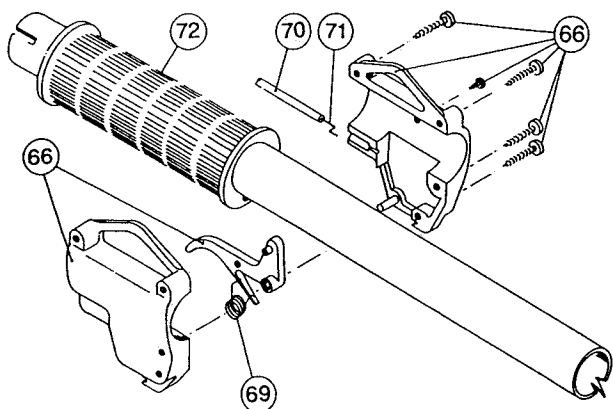

BOOM & TRIMMER PARTS - RYAN 265/265P

Item	Part No.	Description
55	153647	Outer Spool and Eyelet Assembly
56	610317	Spring
57	145144	Inner Reel
58	153066	Bump Head Knob Assembly
59	682061	Blade Assembly
60	682064	Flexible Drive Shaft
61	610660	Retainer (10 pack)
62	145566	Eyelet
63	145567	Washer
64	153315	Drive Shaft Housing Assembly (265)
*64	683289	Lower Housing Assembly (265P)
65	682060	Lower Clamp Assembly
66	153316	Throttle Trigger Assembly
67	145819	D-Handle
68	153523	D-Handle Hardware Assembly
69	610314	Throttle Trigger Spring
70	682062	Throttle Cable Housing Assembly
71	610315	Throttle Cable
72	610313	Main Handle grip
75	145569	Anti-Rotation Screw
76	153318	Guard Mounting Screw Assembly
77	145570	Retaining Ring
*78	153648	Cutting Head, Guard, and Mount Assembly
79	153312	Bushing Housing Assembly
80	153646	Guard and Blade Assembly
81	153313	Spool shaft
82	153694	Upper Housing Assembly (265P)
83	683290	Split Boom Clamp (265P)

* not shown

BOOM & TRIMMER PARTS - RYAN 265-1

Item	Part No.	Description
58	153066	Bump Head Knob Assembly
59	682061	Blade Assembly
60	682064	Flexible Drive Shaft
61	610660	Retainer (10 pack)
62	145566	Eyelet
63	145567	Washer
64	153315	Drive Shaft Housing Assembly
65	682060	Lower Clamp Assembly
66	153316	Throttle Trigger Assembly
67	145819	D-Handle
68	153523	D-Handle Hardware Assembly
69	610314	Throttle Trigger Spring
70	682062	Throttle Cable Housing Assembly
71	610315	Throttle Cable
72	147590	Main Handle Grip
75	145569	Anti-Rotation Screw
76	153318	Guard Mounting Screw Assembly
77	145570	Retaining Ring
*78	153648	Cutting Head, Guard, and Mount Assembly
79	153312	Bushing Housing Assembly
80	153646	Guard and Blade Assembly
81	153313	Spool Shaft
82	153647	Outer Spool and Eyelet Assembly
83	610317	Spring
84	145144	Inner Reel