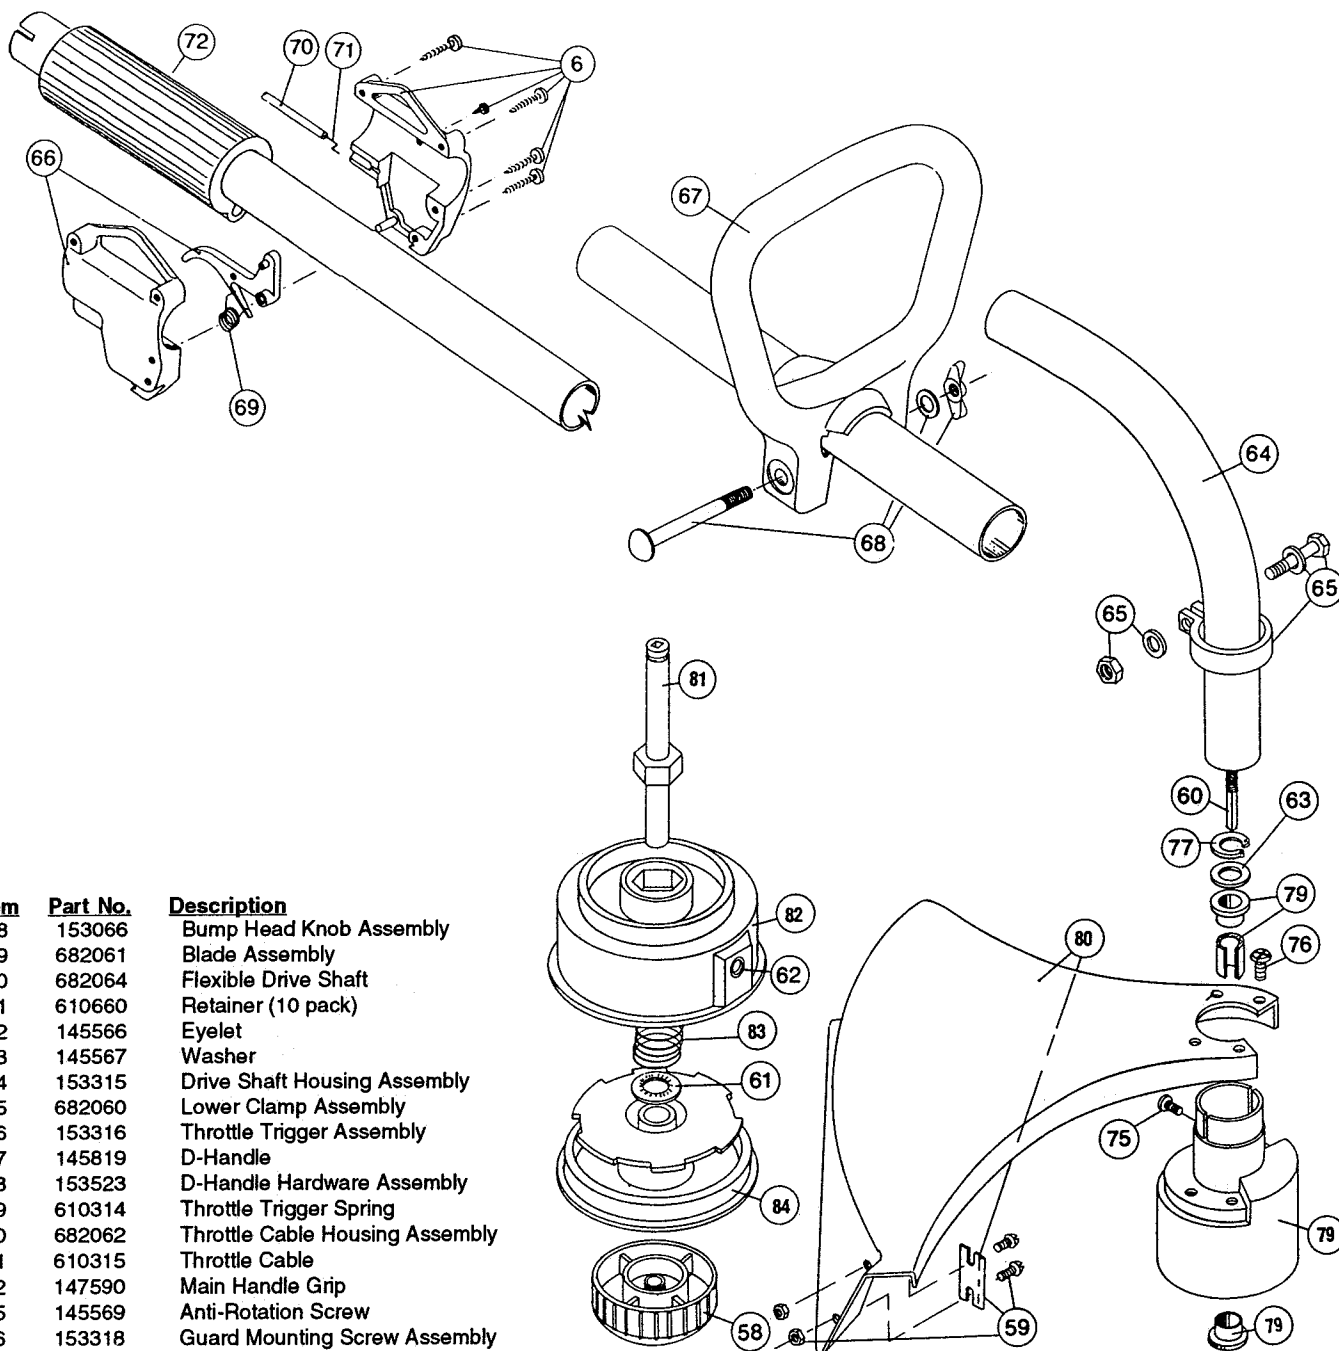

BOOM & TRIMMER PARTS - RYAN 265/265P

Item	Part No.	Description
55	153647	Outer Spool and Eyelet Assembly
56	610317	Spring
57	145144	Inner Reel
58	153066	Bump Head Knob Assembly
59	682061	Blade Assembly
60	682064	Flexible Drive Shaft
61	610660	Retainer (10 pack)
62	145566	Eyelet
63	145567	Washer
64	153315	Drive Shaft Housing Assembly (265)
*64	683289	Lower Housing Assembly (265P)
65	682060	Lower Clamp Assembly
66	153316	Throttle Trigger Assembly
67	145819	D-Handle
68	153523	D-Handle Hardware Assembly
69	610314	Throttle Trigger Spring
70	682062	Throttle Cable Housing Assembly
71	610315	Throttle Cable
72	610313	Main Handle grip
75	145569	Anti-Rotation Screw
76	153318	Guard Mounting Screw Assembly
77	145570	Retaining Ring
*78	153648	Cutting Head, Guard, and Mount Assembly
79	153312	Bushing Housing Assembly
80	153646	Guard and Blade Assembly
81	153313	Spool shaft
82	153694	Upper Housing Assembly (265P)
83	683290	Split Boom Clamp (265P)

* not shown

BOOM & TRIMMER PARTS - RYAN 265-1

Item	Part No.	Description
58	153066	Bump Head Knob Assembly
59	682061	Blade Assembly
60	682064	Flexible Drive Shaft
61	610660	Retainer (10 pack)
62	145566	Eyelet
63	145567	Washer
64	153315	Drive Shaft Housing Assembly
65	682060	Lower Clamp Assembly
66	153316	Throttle Trigger Assembly
67	145819	D-Handle
68	153523	D-Handle Hardware Assembly
69	610314	Throttle Trigger Spring
70	682062	Throttle Cable Housing Assembly
71	610315	Throttle Cable
72	147590	Main Handle Grip
75	145569	Anti-Rotation Screw
76	153318	Guard Mounting Screw Assembly
77	145570	Retaining Ring
*78	153648	Cutting Head, Guard, and Mount Assembly
79	153312	Bushing Housing Assembly
80	153646	Guard and Blade Assembly
81	153313	Spool Shaft
82	153647	Outer Spool and Eyelet Assembly
83	610317	Spring
84	145144	Inner Reel