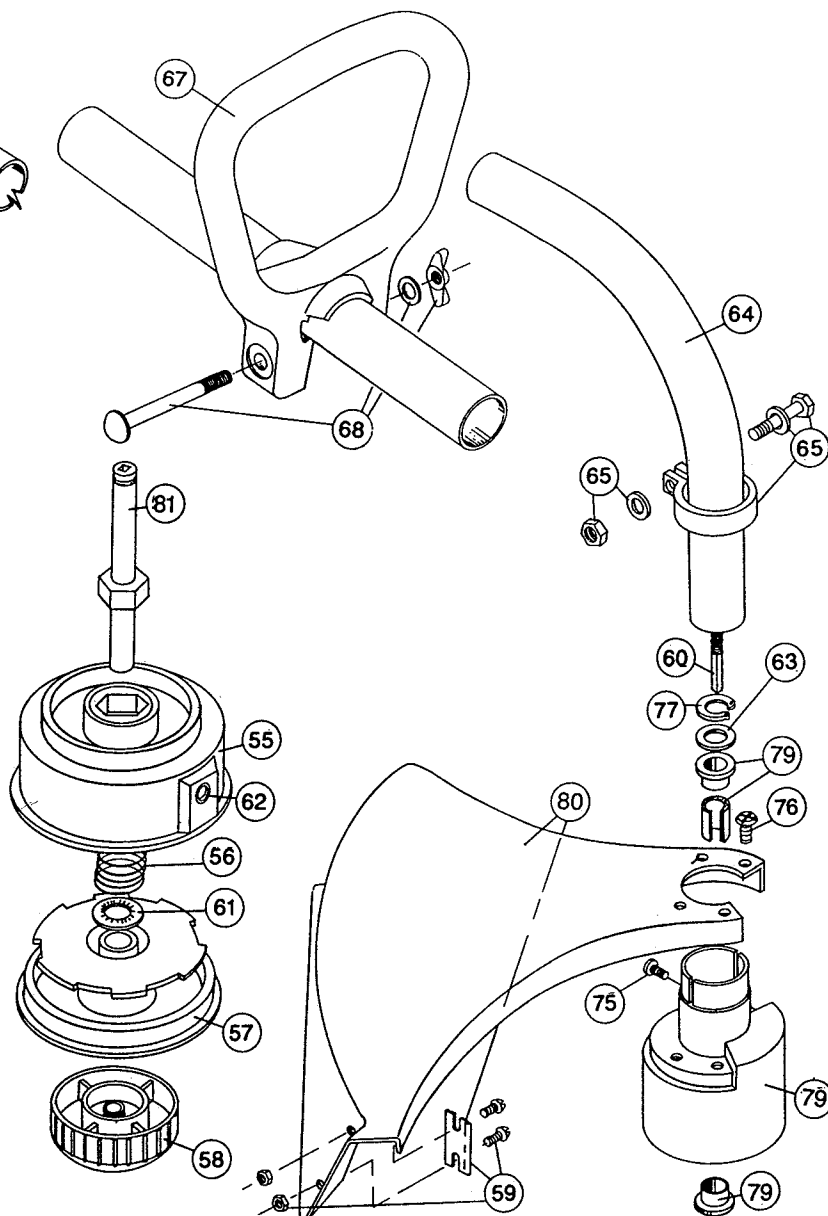

BOOM & TRIMMER PARTS - RYAN 265/265P

Item	Part No.	Description
55	153647	Outer Spool and Eyelet Assembly
56	610317	Spring
57	145144	Inner Reel
58	153066	Bump Head Knob Assembly
59	682061	Blade Assembly
60	682064	Flexible Drive Shaft
61	610660	Retainer (10 pack)
62	145566	Eyelet
63	145567	Washer
64	153315	Drive Shaft Housing Assembly (265)
*64	683289	Lower Housing Assembly (265P)
65	682060	Lower Clamp Assembly
66	153316	Throttle Trigger Assembly
67	145819	D-Handle
68	153523	D-Handle Hardware Assembly
69	610314	Throttle Trigger Spring
70	682062	Throttle Cable Housing Assembly
71	610315	Throttle Cable
72	610313	Main Handle grip
75	145569	Anti-Rotation Screw
76	153318	Guard Mounting Screw Assembly
77	145570	Retaining Ring
*78	153648	Cutting Head, Guard, and Mount Assembly
79	153312	Bushing Housing Assembly
80	153646	Guard and Blade Assembly
81	153313	Spool shaft
82	153694	Upper Housing Assembly (265P)
83	683290	Split Boom Clamp (265P)

* not shown

BOOM & TRIMMER PARTS - RYAN 265-1

Item	Part No.	Description
58	153066	Bump Head Knob Assembly
59	682061	Blade Assembly
60	682064	Flexible Drive Shaft
61	610660	Retainer (10 pack)
62	145566	Eyelet
63	145567	Washer
64	153315	Drive Shaft Housing Assembly
65	682060	Lower Clamp Assembly
66	153316	Throttle Trigger Assembly
67	145819	D-Handle
68	153523	D-Handle Hardware Assembly
69	610314	Throttle Trigger Spring
70	682062	Throttle Cable Housing Assembly
71	610315	Throttle Cable
72	147590	Main Handle Grip
75	145569	Anti-Rotation Screw
76	153318	Guard Mounting Screw Assembly
77	145570	Retaining Ring
*78	153648	Cutting Head, Guard, and Mount Assembly
79	153312	Bushing Housing Assembly
80	153646	Guard and Blade Assembly
81	153313	Spool Shaft
82	153647	Outer Spool and Eyelet Assembly
83	610317	Spring
84	145144	Inner Reel