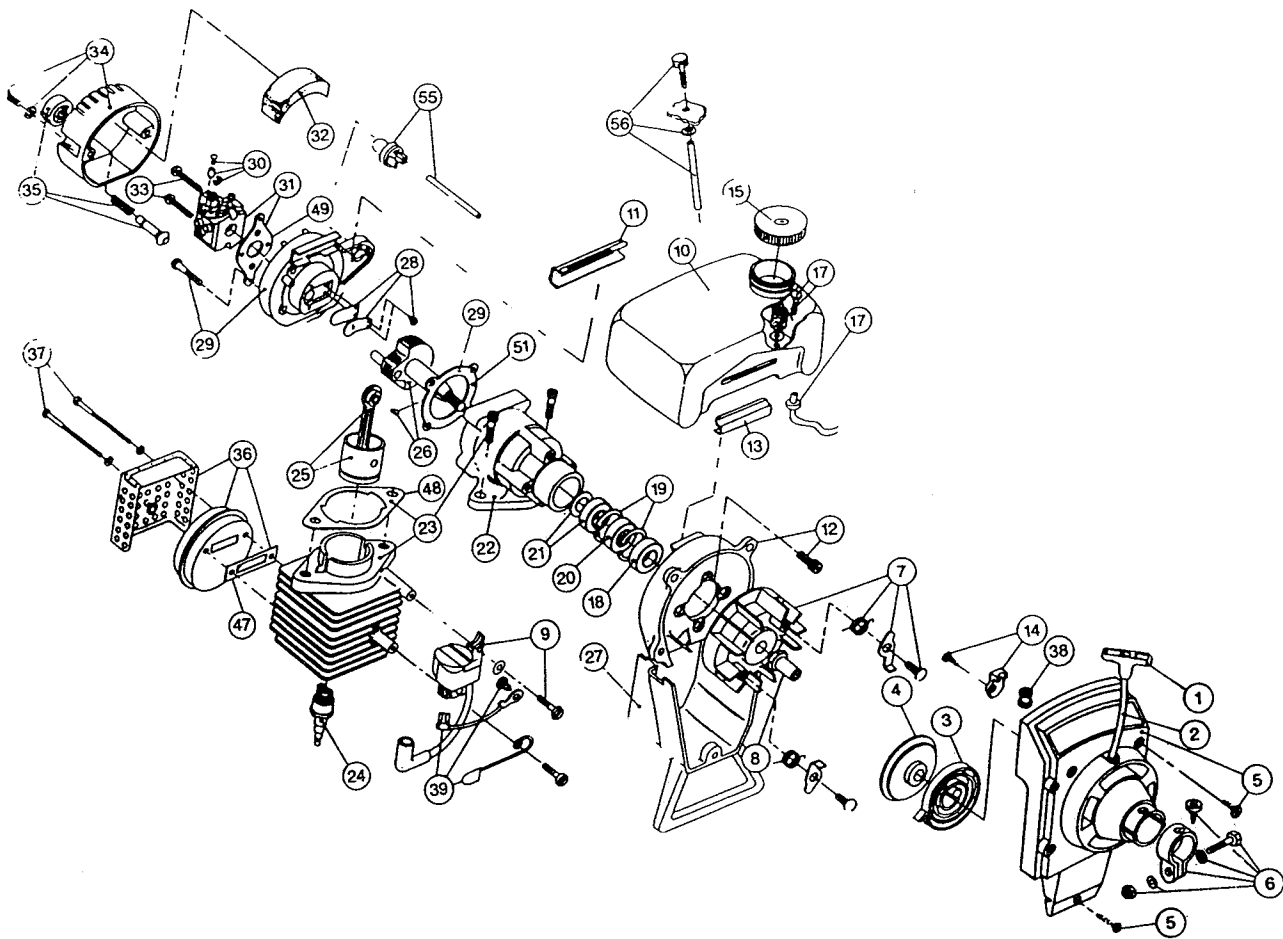

ENGINE PARTS - RYAN 265-1

Item	Part No.	Description	Item	Part No.	Description
1	610300	Pull Handle	*40	147655	Engine Hardware Kit
2	613103	Rope	*41	153307	Engine Gasket Kit
3	613102	Recoil Spring	*42	153308	O.E.M. Carburetor Repair Kit (Walbro)
4	683856	Recoil Pulley Assembly	*42	147170	O.E.M. Carburetor Repair Kit (Tillotson)
5	153643	Starter Housing Assembly	*43	153309	Gasket-Diaphragm Repair Kit (Walbro)
6	153597	Upper Clamp Assembly	*43	147171	Gasket-Diaphragm Repair Kit (Tillotson)
7	682307	Flywheel Assembly	*44	682507	Piston Ring
8	610303	Square Drive Nut	A*45	153310	Short Block Assembly (items 18-26)
9	683390	Module Assembly	*46	153311	Crankcase Service Assembly (items 18-22, 26)
10	147285	Fuel Tank	A 47	610672	Exhaust Gasket (10 pack)
11	612134	Rear Mounting Pad	48	145564	Cylinder Gasket (10 pack)
12	153520	Shroud Assembly	49	610675	Carburetor Gasket (10 pack)
13	145308	Front Mounting Pad	*50	601676	Flywheel Key (10 pack)
14	153644	Pulley Retainer Assembly	51	610673	Carburetor Mount Gasket (10 pack)
15	145562	Fuel Cap Assembly	*52	683414	Complete Carburetor/Air Filter Cover Assembly (items 32, 34, 35)
17	682039	Fuel Line Assembly	*53	147286	Fuel Tank Assembly (items 10, 15, 17, 56)
18	610308	Outer Bearing	A*54	683975	Carburetor Mount and Reed Assembly (items 28 and 29)
19	682040	Snap Ring Assembly	55	683974	Primer and Hose Assembly
20	610309	Seal	56	147290	Return Line Assembly
21	682041	Inner Bearing Assembly	*57	147544	Starter Housing Screw Set
22	145563	Crankcase			
A23	153301	Cylinder Assembly			
24	610311	Spark Plug			
25	153302	Piston and Rod Assembly			
26	153303	Power Shaft Assembly			
27	153403	Shroud Extension and Stand			
A28	682046	Reed Assembly			
A29	683972	Carburetor Mount Assembly			
30	682048	Throttle Adjustment Assembly (Walbro)			
30	147640	Throttle Adjustment Assembly (Tillotson)			
31	683973	Carburetor Assembly (Walbro)			
31	147639	Carburetor Assembly (Tillotson)			
32	610312	Air Cleaner Filter			
33	682505	Carburetor Mounting Screw Assembly			
34	683410	Carburetor/Air Filter Cover Assembly			
35	682052	Choke Knob Assembly			
A36	153306	Muffler Assembly			
A37	682054	Muffler Mounting Bolt Assembly			
38	611061	Rope Guide			
39	153611	Switch Assembly			

The above part numbers are for serial numbers 709017001 thru 809011001.

A Parts are for serial numbers 809011001 thru 912159170.

23	147607	Cylinder Assembly
28	147573	Reed Assembly
29	147654	Carburetor Mount Assembly
36	180119	Muffler Assembly
37	147575	Muffler Mounting Bolt Assembly
*45	147591	Short Block Assembly
47	147579	Exhaust Gasket (10 pack)
*54	147600	Carburetor Mount and Reed Assembly

* not shown