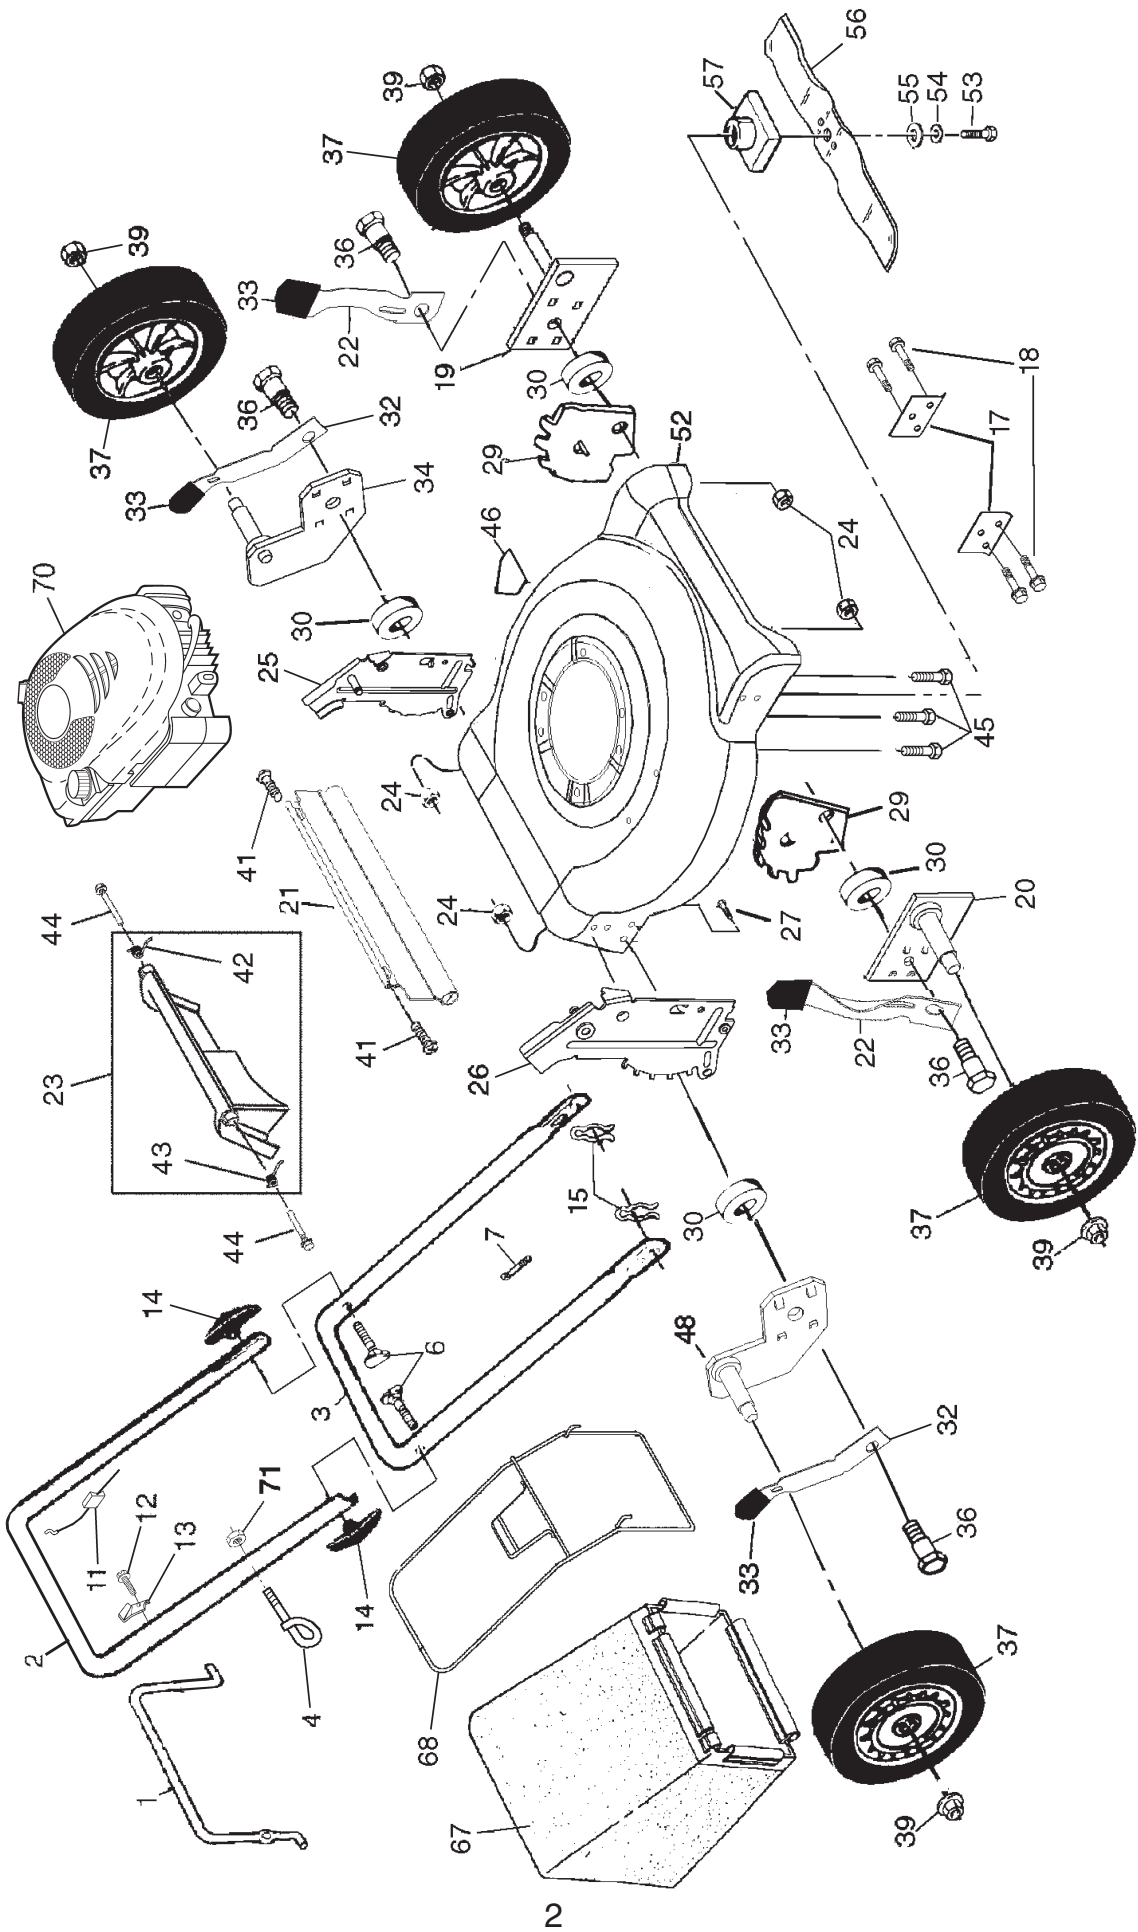

ROTARY LAWN MOWER - - MODEL NUMBER WM5N21SA

ROTARY LAWN MOWER - - MODEL NUMBER WM5N21SA

KEY NO.	PART NO.	DESCRIPTION	KEY NO.	PART NO.	DESCRIPTION
1	86902	Control Bar	42	165766	Spring, Left
2	169709X479	Upper Handle	43	165767	Spring, Right
3	169708X479	Lower Handle	44	184193	Bolt, Rear Skirt
4	179585	Rope Guide	45	150406	Hex Head Thread Rolling Screw 3/8-16 x 1
6	131959	Handle Bolt	46	141846	Danger Decal
7	66426	Wire Tie	48	186575X004	Axle Arm Assembly, Right Rear
11	176556	Engine Zone Control Cable	52	189215	Housing Assembly
12	750634	Hex Washer Head Screw			(Includes Key Numbers 17, 18 and 46)
13	86899X004	Up-Stop Bracket	53	851084	Hex Head Screw 3/8-24 x 1-3/8 Grade 8
14	136376	Handle Knob	54	850263	Helical Lockwasher
15	51793	Hairpin Cotter	55	851074	Hardened Washer
17	165946X479	Support Bracket	56	175064	21" Blade
18	17600406	Screw	57	184590	Blade Adapter
19	186577X004	Axle Arm Assembly, Left Front	67	189217	Grass Bag
20	186578X004	Axle Arm Assembly, Right Front	68	188813	Frame, Grass Bag
21	188987	Rear Skirt	70	- - -	Engine, Briggs & Stratton, Model Number 123K02 (for engine service and replacement parts, call Briggs & Stratton at 1-800-233-3723)
22	168360X004	Selector Spring, Front			Nut, Hex
23	186612	Rear Door Assembly Kit (Includes Springs)	71	132004	Warning Decal (Not Shown)
24	73930500	Locknut 5/16-18	- -	161058	Operator's Manual, English
25	166111X479	Handle Bracket Assembly, Left	- -	172782	Operator's Manual, Spanish
26	166112X479	Handle Bracket Assembly, Right	- -	172784	Repair Parts Manual
27	851856	Screw 1/4-20 x 3/8			Available accessories not included with lawn mower:
29	160835X007	Wheel Adjusting Bracket, Front	71	33623	Gas Can (2.5 Gallon Container)
30	183901	Washer	71	33500	Fuel Stabilizer
32	169421X004	Selector Spring, Rear	71	33000	SAE 30W Oil (20 Ounce Bottle)
33	87877	Selector Knob			NOTE: All component dimensions given in U.S. inches. 1 inch = 25.4 mm
34	186576X004	Axle Arm Assembly, Left Rear			
36	160828	Shoulder Bolt 5/16-18			
37	189483	Wheel Assembly			
39	83923	Flanged Locknut			
41	88652	Hinge Screw			