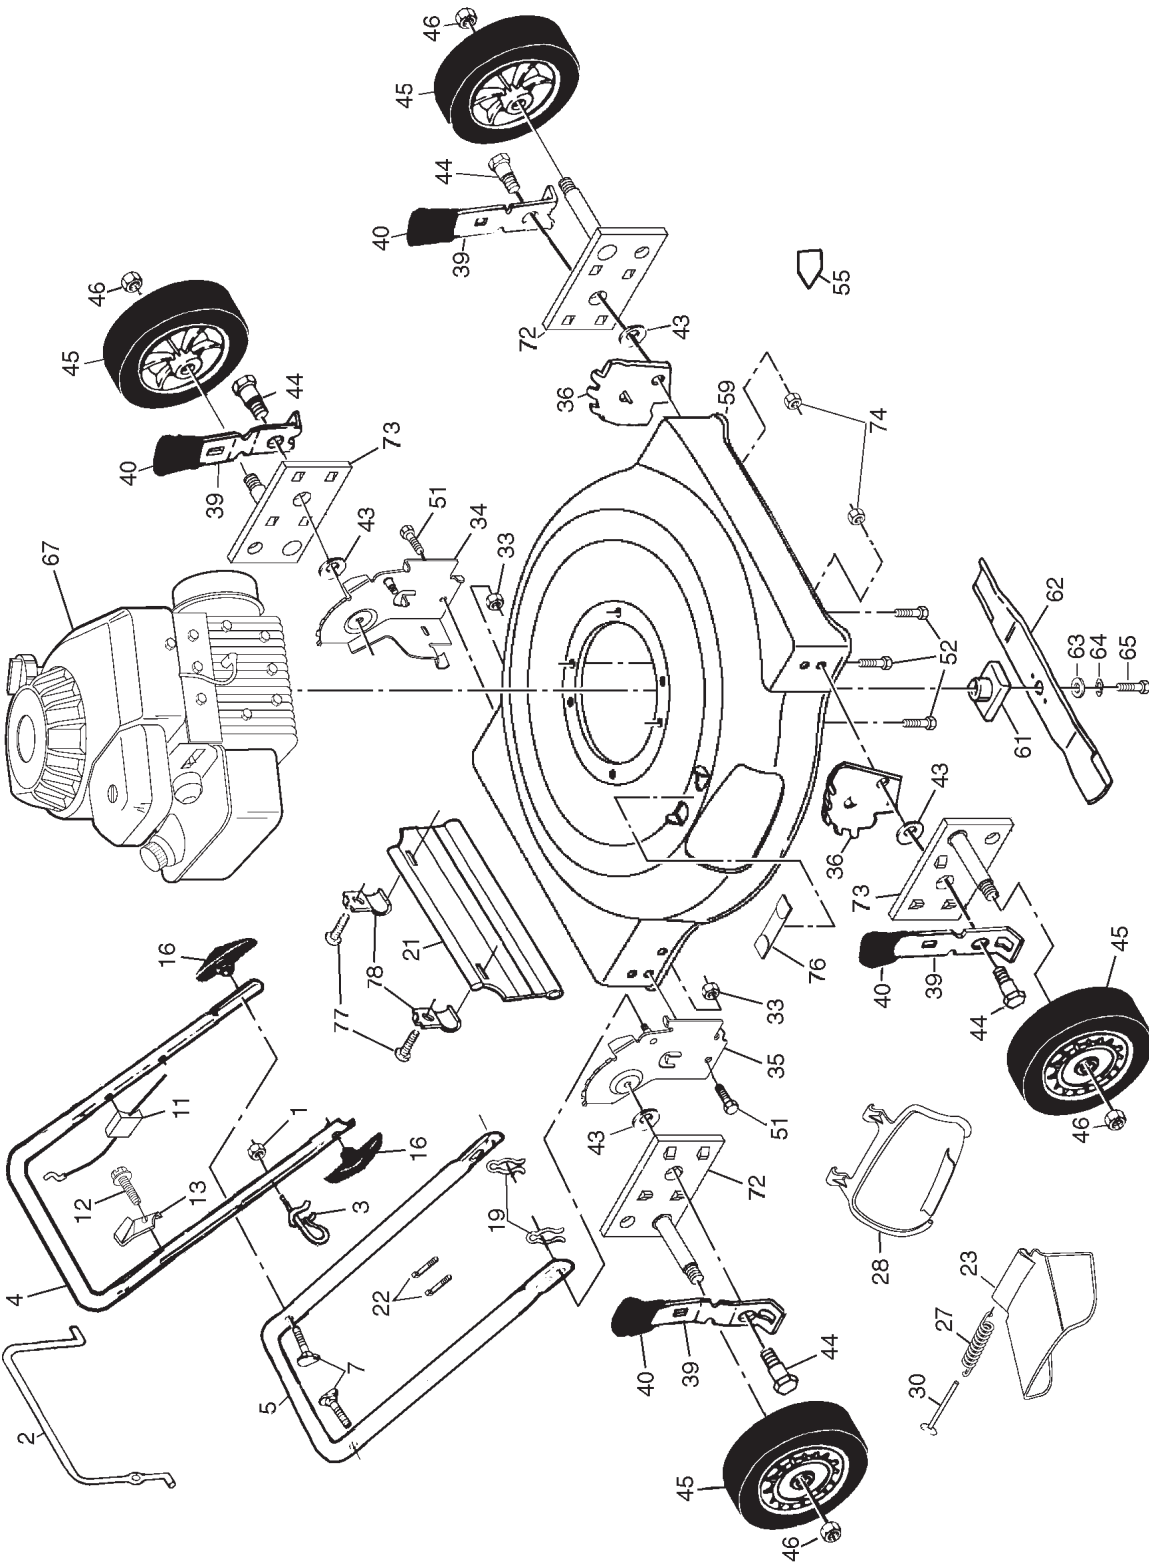

**ROTARY LAWN MOWER -- MODEL NUMBER WM45N22SA**

**ROTARY LAWN MOWER - - MODEL NUMBER WM45N22SA**

KEY NO.	PART NO.	DESCRIPTION	KEY NO.	PART NO.	DESCRIPTION
1	132004	Locknut 1/4-20	52	150406	Screw, Hex Head, Threaded, Rolled 3/8-16 x 1
2	86902	Control Bar	55	141846	Danger Decal
3	179585	Rope Guide	59	161657	Lawn Mower Housing (Includes Key Number 55)
4	169709X479	Upper Handle	61	851514	Blade Adapter
5	169708X479	Lower Handle	62	141114	22" Blade
7	131959	Handle Bolt 5/16-18	63	851074	Hardened Washer
11	176556	Engine Zone Control Cable	64	850263	Helical Lockwasher 3/8
12	750634	Hex Washer Head Screw #10-24 x 1/2	65	851084	Screw, Hex Head 3/8-24 x 1-3/8 Grade 8
13	86899X004	Up-Stop Bracket	67	- - -	Engine, Briggs & Stratton, Model Number 10H902 (for engine service and replacement parts, call Briggs & Stratton at 1-800-233-3723)
16	136376	Knob	72	186577X004	Axle Arm Assembly (LF/RR)
19	51793	Hairpin Cotter	73	186578X004	Axle Arm Assembly (RF/LR)
21	188987	Rear Deflector	74	166785	Nut, Hex
22	66426	Wire Tie	76	161622	Clip, Closeout
23	160831	Discharge Guard	77	750097	Screw
27	160832	Torsion Spring	78	87584X004	Shoulder Bolt 5/16-18 x .51
28	160830	Mulcher Plate	- -	161058	Warning Decal (Not Shown)
30	160833	Hinge Rod	- -	172782	Operator's Manual, English
33	73930500	Nut, Hex, Flangelock 5/16 - 18	- -	172784	Operator's Manual, Spanish
34	168164X479	Wheel Bracket Support, Left	- -	189202	Repair Parts Manual
35	168165X479	Wheel Bracket Support, Right	Accessories not included with mower:		
36	160835X007	Wheel Bracket Adjuster	- -	GCK3300	Grass Catcher
39	168360X004	Selector Spring	<b>NOTE:</b> All component dimensions given in U.S. inches. 1 inch = 25.4 mm		
40	87877	Selector Knob			
43	183901	Washer			
44	160828	Shoulder Bolt 5/16-18 x .33			
45	189483	Wheel Assembly			
46	83923	Locknut 1/16-18			
51	17600406	Screw, Hex Head, Serrated, Type TT 1/4 x 20			