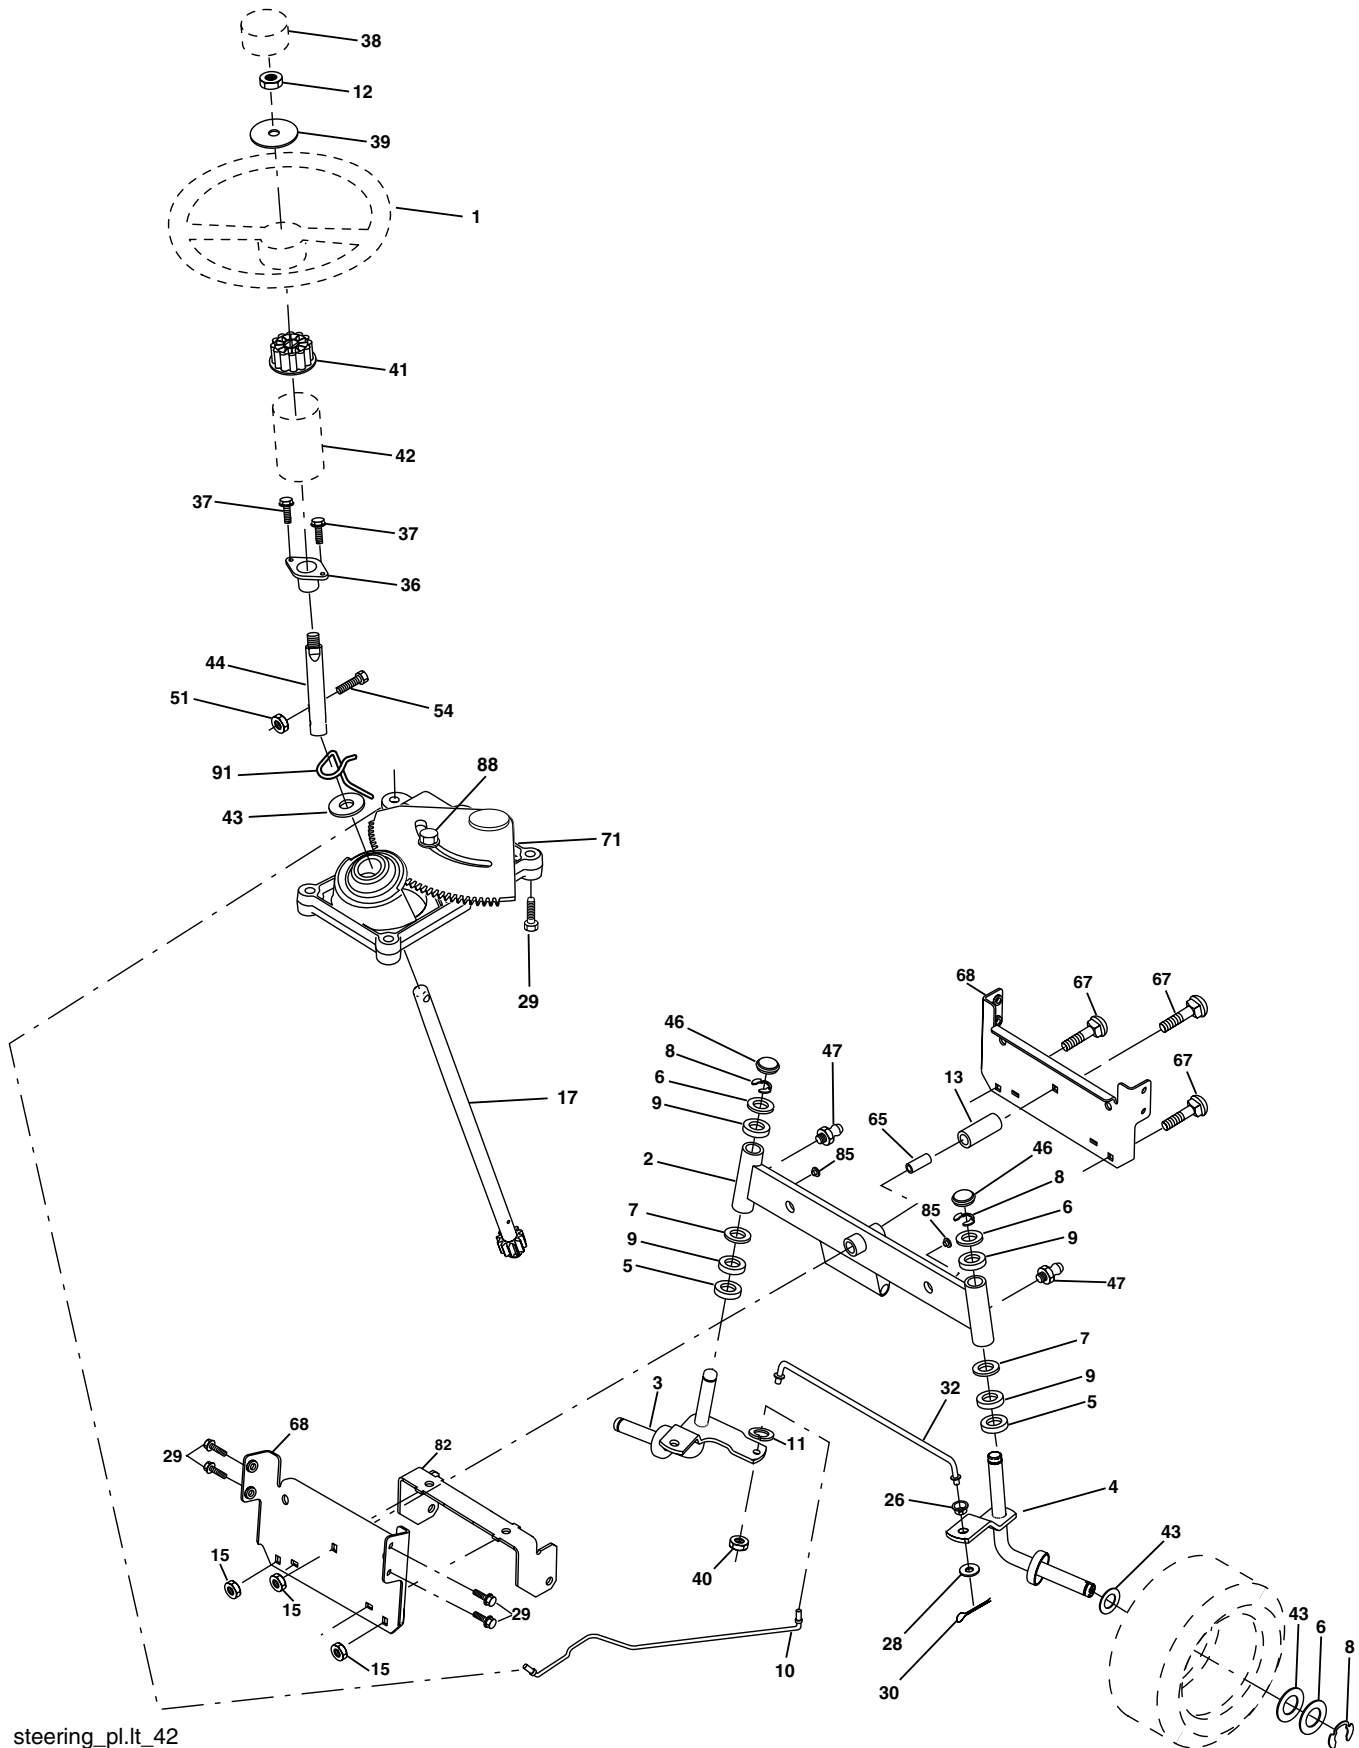

REPAIR PARTS

TRACTOR - - MODEL NUMBER WET1338A

STEERING

steering_pl.lt_42

REPAIR PARTS

TRACTOR - - MODEL NUMBER WET1338A

STEERING

KEY NO.	PART NO.	DESCRIPTION
1	140044X428	Wheel Steering
2	175131	Axle Asm
3	169840	Spindle Asm LH
4	169839	Spindle Asm RH
5	6266H	Bearing Race Thrust Harden
6	121748X	Washer 25/32 x 1-5/8 x 16 Ga
7	19272016	Washer 27/32 x 1-1/4 x 16 Ga
8	12000029	Ring Klip #t5304-75
9	3366R	Bearing Col Strg Blk
10	175121	Link Drag
11	10040600	Washer Lock Hvy Hlcl Spr 3/8
12	73940800	Nut Hex Jam Toplock 1/2-20
13	136518	Spacer earing Axle Front
15	145212	Hexflange Lock
17	180641	Shaft Asm Strg
26	126847X	Bushing Link Drag Blk LR
28	19131416	Washer 13/32 x 7/8 x 16 Ga
29	17060612	Screw 3/8-16 x 3/4
30	76020412	Pin Cotter 1/8 x 3/4 Cad
32	130465	Rod Tie Wire Form 19 75 Mech
36	155099	Bushing Strg 5/8 Id Dash
37	152927	Screw
38	140045X428	Cap Wheel Steer Ayp
39	19183812	Washer 9/16 x 2-3/8
40	7810H	Nut Lock Center 3/8-24un
41	100711L	Adaptor Wheel Strg
42	145054X428	Boot Dash Mtl Steering Blk
43	121749X	Washer 25/32 x 1 1/4 x 16 Ga
44	180640	Extension Steering
46	121232X	Cap Spindle Fr Top Blk
47	183226	Fitting Grease
51	73540400	Nut 1/4-28
54	71130420	Bolt Hex 1/4-28 x 1-1/4
65	160367	Spacer Brace Axle
67	72140618	Bolt Fin Hex 5/8-11 Unc x 2-3/4
68	169827	Brace Axle
71	175146	Steering Asm.
82	169835	Bracket Susp Chassis Front
85	133835	Fastener Christmas Tree
88	175118	Bolt Shoulder 7/16-20
91	175553	Clip Steering

NOTE: All component dimensions given in U.S. inches
1 inch = 25.4 mm.