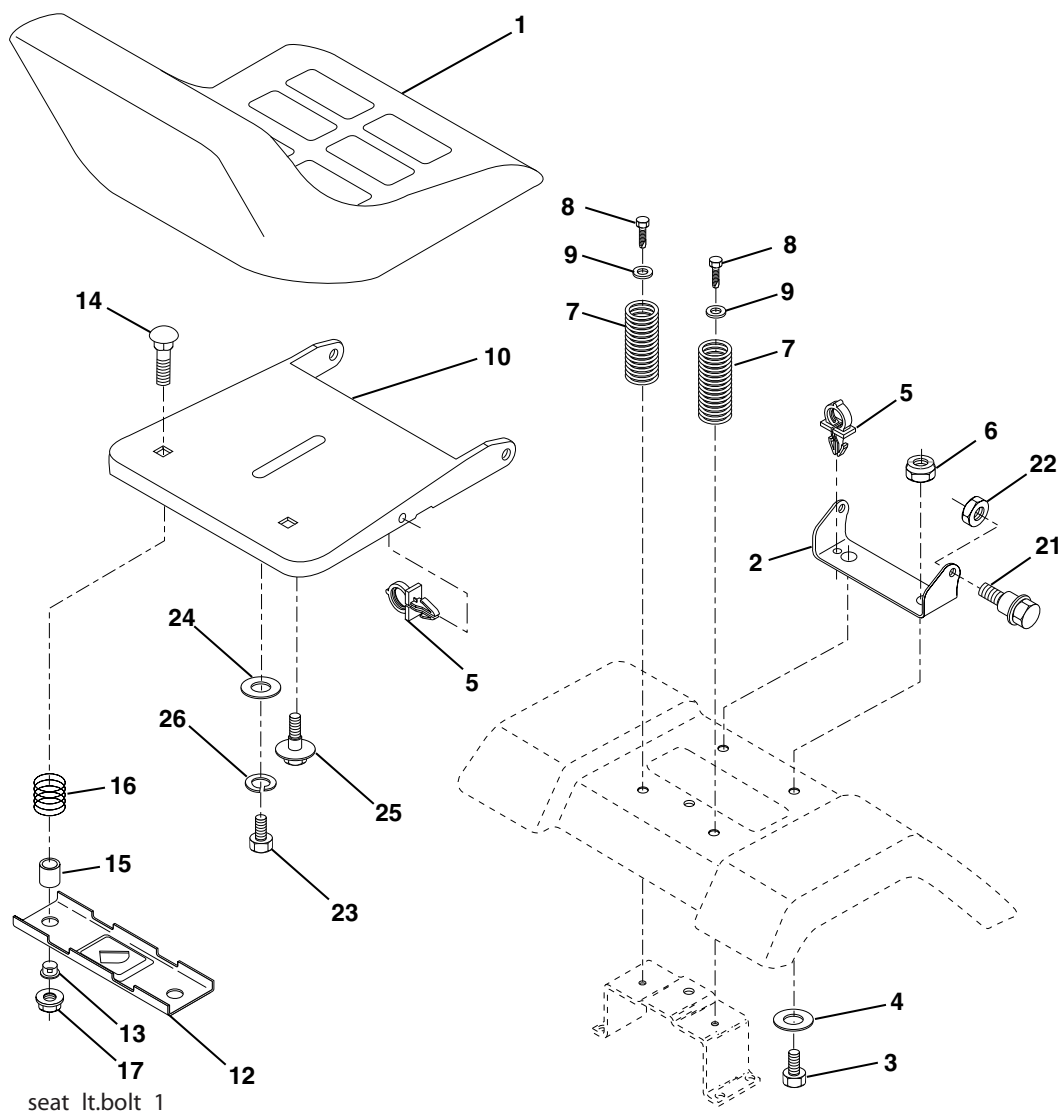

REPAIR PARTS

TRACTOR - - MODEL NUMBER WET1338A

SEAT

seat_lt.bolt_1

KEY NO.	PART NO.	DESCRIPTION	KEY NO.	PART NO.	DESCRIPTION
1	127426X	Seat	14	72050412	Bolt Rdhd Sht Nk 1/4 - 20 x 1 -1/2
2	140551	Bracket Seat Pivot	15	134300	Spacer Split .28 x .96
3	71110616	Bolt Hex 3/8 - 16 x 1	16	121250X	Spring Cprsn
4	19131610	Washer 3/8 x 1 x 10Ga.	17	123976X	Nut Lock 1/4 Lge Flg
5	145006	Clip Push-In Hinged	21	171852	Bolt Shoulder 5/16-18 Unc-2A
6	73800600	Nut Lock Hex w/Ins 3/8 - 16	22	73800500	Nut Lock Hex w/Ins 5/16 - 18
7	124181X	Spring Seat Cprsn 2 250 Blk Zi	23	71110814	Bolt Hex
8	17000616	Screw 3/8-16 x 1.5	24	19171912	Washer 17/32 x 1-3/16 x 12 Ga
9	19131614	Washer 13/32 x 1 x 14 Ga	25	127018X	Bolt Shoulder 5/16-18 x .62
10	182493	Pan Pnt Seat (Blk)	26	10040800	Washer Lock Hvy Hlcl Spr 1/2
12	121246X	Bracket Pnt Mounting Switch			
13	121248X	Bushing Snap Blk Nyl			

NOTE: All component dimensions given in U.S. inches
1 inch = 25.4 mm.