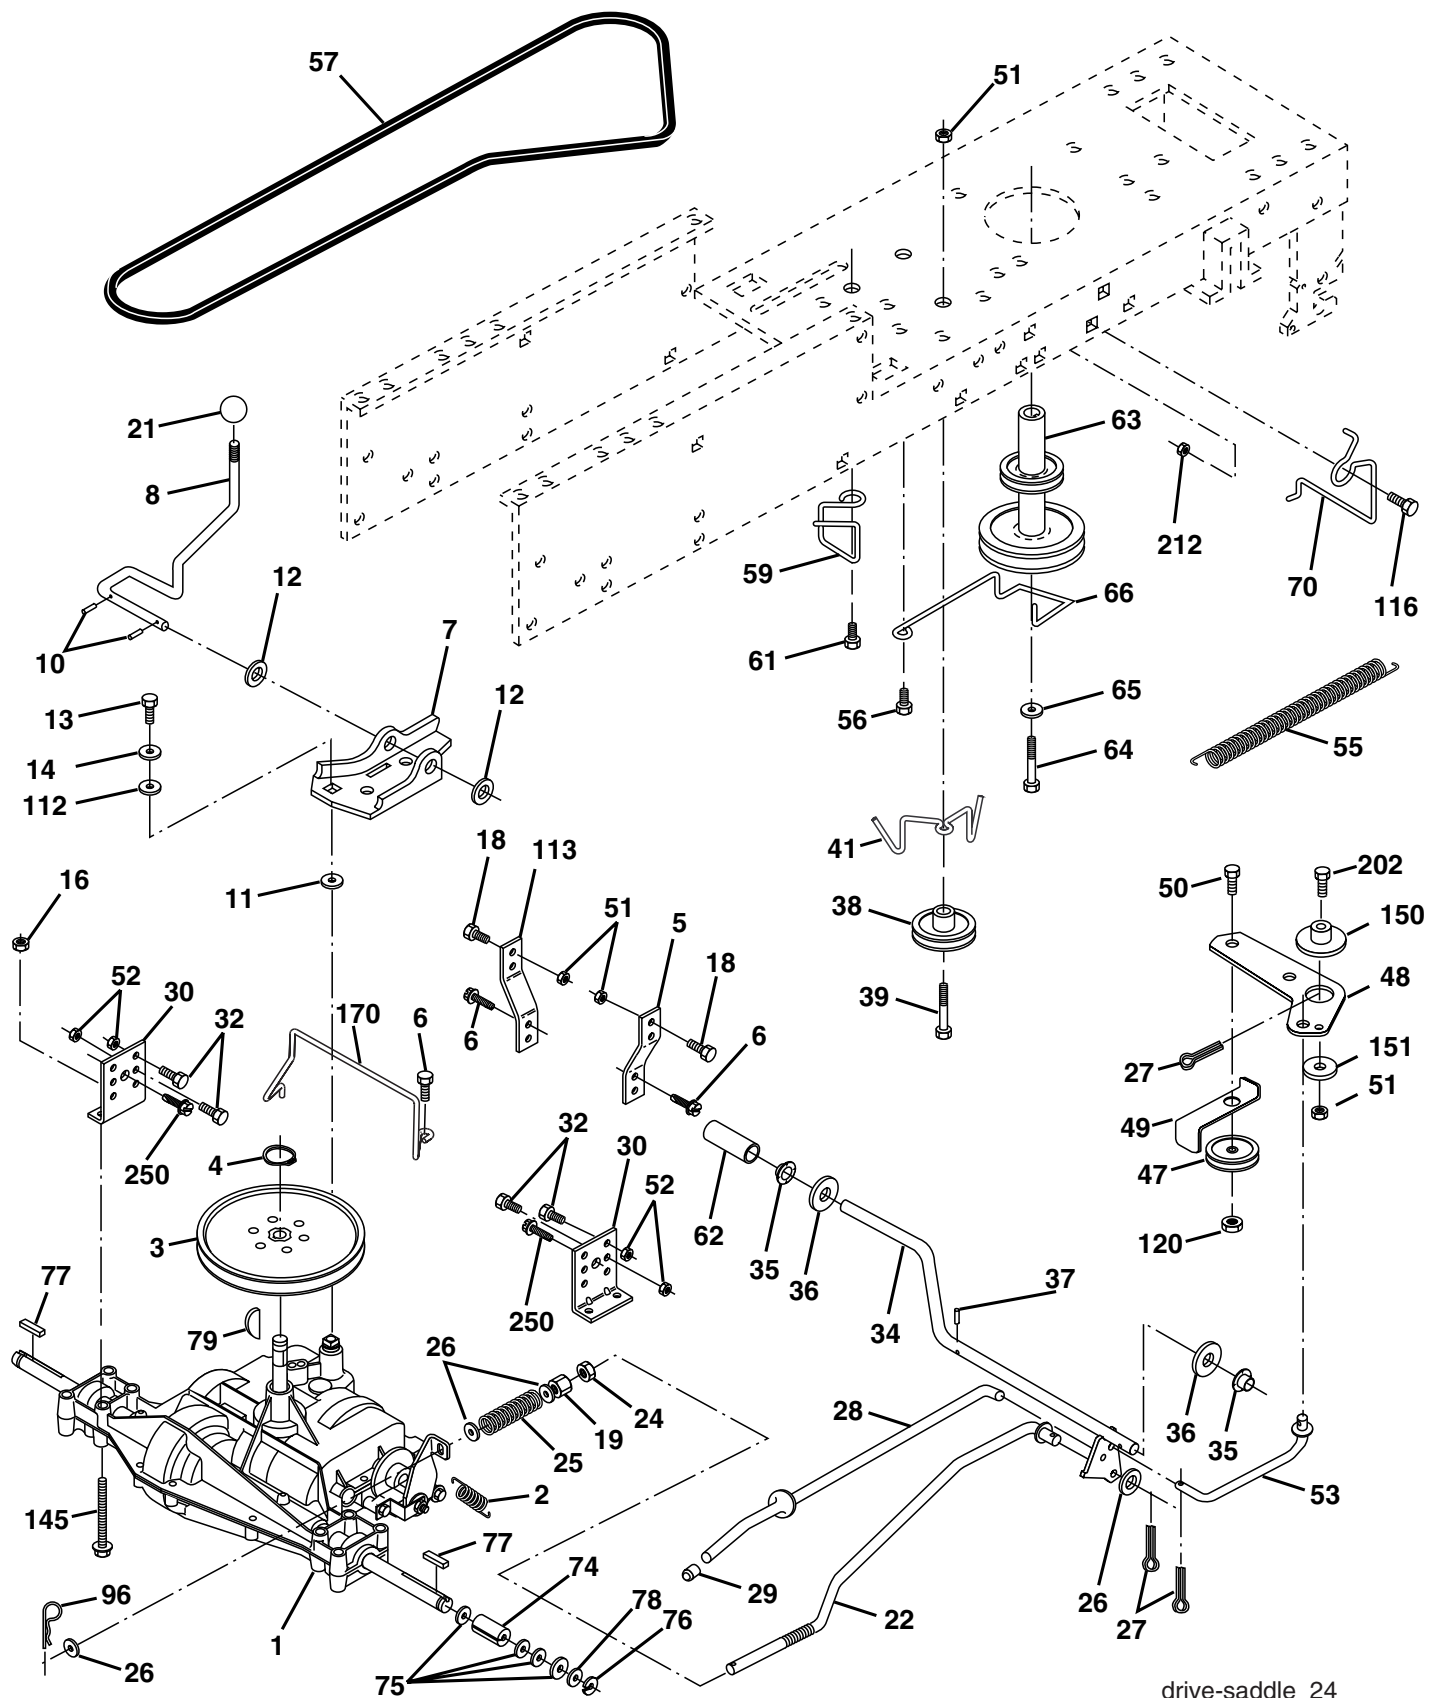

REPAIR PARTS

TRACTOR - - MODEL NUMBER WET1338A

DRIVE

drive-saddle_24

REPAIR PARTS

TRACTOR - - MODEL NUMBER WET1338A

DRIVE

KEY NO.	PART NO.	DESCRIPTION	KEY NO.	PART NO.	DESCRIPTION
1	-----	Transaxle Peerless Model 205-544C (Order parts from transaxle manufacturer)	49	123205X	Retainer Belt Style Spring
2	146682	Spring Return Brake	50	72110612	Bolt Carr Sh 3/8-16 x 1-1/2 Gr. 5
3	123666X	Pulley Transaxle 18"tires	51	73680600	Nut Crownlock 3/8-16 Unc
4	12000028	Ring Retainer # 5100-62	52	73680500	Nut Crownlock 5/16-18 Unc
5	121520X	Strap Torque 30 Degrees RH	53	105710X	Link Clutch 7 66
6	17060512	Screw 5/16-18 x 3/4	55	105709X	Spring Return Clutch 6 75
7	162240	Plate Rod Shift T/a	56	17060620	Screw 3/8-16 x 1-1/4
8	131679	Rod Shifter Blk	57	130801	V-Belt Ground Drive 95
10	76020416	Pin Cotter 1/8 x 1 Cad	59	169691	Keeper Belt Chassis Span Ctr
11	105701X	Washer Plate Shf 388 Sq Hole	61	17120614	Screw 3/8-16 x .875
12	19151216	Washer 15/32 x 3/4 x 16 Ga	62	8883R	Cover Pedal Blk Round
13	74550412	Bolt 1/4-28 unf Gr. 8 w/Patch	63	175410	Engine Pulley LT/YT
14	10040400	Washer Lock Hvy Helical 1/4	64	71170764	Bolt Hex 7/16-20x4 Gr 5
16	73800500	Nut Lock Hex w/Ins 5/16-18 Unc	65	10040700	Washer Lock Hvy Hlcl Spr 7/16
18	74780616	Bolt Fin Hex 3/8-16 Unc x 1 Gr. 5	66	154778	Keeper Belt Engine
19	73800600	Nut lock Hex w/Ins 3/8-16 Unc	70	134683	Guide Belt Mower Drive RH
21	106933X	Knob Rd 1/2-13 Plstc Thds Blk	74	137057	Spacer Axle
22	130804	Rod Brake LT	75	121749X	Washer 25/32 x 1 1/4 x 16 Ga
24	73350600	Nut Hex Jam 3/8-16 Unc	76	12000001	E-ring #5133-75
25	106888X	Spring Rod Brake 2 00 Zinc	77	123583X	Key Square 2 0 x 1845/ 1865
26	19131316	Washer 13/32 x 13/16 x 16 Ga	78	121748X	Washer 25/32 x 1-5/8 x 16 Ga
27	76020412	Pin Cotter 1/8 x 3/4 Cad	79	2228M	Key Woodruff
28	175765	Rod Brake Parking LT/YT	96	4497H	Retainer Spring 1"
29	71673	Cap Brake Parking Black	112	19091210	Washer 9/32 x 3/4 x 10 Ga
30	174973	Bracket Transmission	113	127285X	Strap Torque 90 Degrees LH
32	74760512	Bolt Fin Hex 5/16-18 x 3/4	116	72140608	Bolt Rdhd Sq Neck 3/8-16 x 1
34	175578	Shaft Asm Pedal Foot Nibbed	120	73900600	Nut Lock Flg 3/8-16
35	120183X	Bearing Nylon Blk 629 Id	145	74490540	Bolt Hex Flg.Hd. 5/16-18 x Gr.5
36	19211616	Washer 21/32 x 1 x 16 Ga	150	175456	Spacer Retainer Lt
37	1572H	Pin Roll 3/16 x 1"	151	19133210	Washer 13/32 x 2 x 10 Ga.
38	179114	Pulley Composite Flat	170	178394	Keeper, Belt Transaxle
39	74760648	Bolt Fin Hex 3/8-16 x 3	202	72110614	Bolt Carr Sh 3/8-16 x 1-3/4 Gr.5
41	175556	Keeper Belt Idler	212	145212	Nut Hex Flg Lock
47	127783	Pulley Idler V Groove Plastic	250	17060612	Screw 3/8-16 x 3/4
48	154407	Bellcrank Clutch Grnd Drv STL			

NOTE: All component dimensions given in U.S. inches
1 inch = 25.4 mm