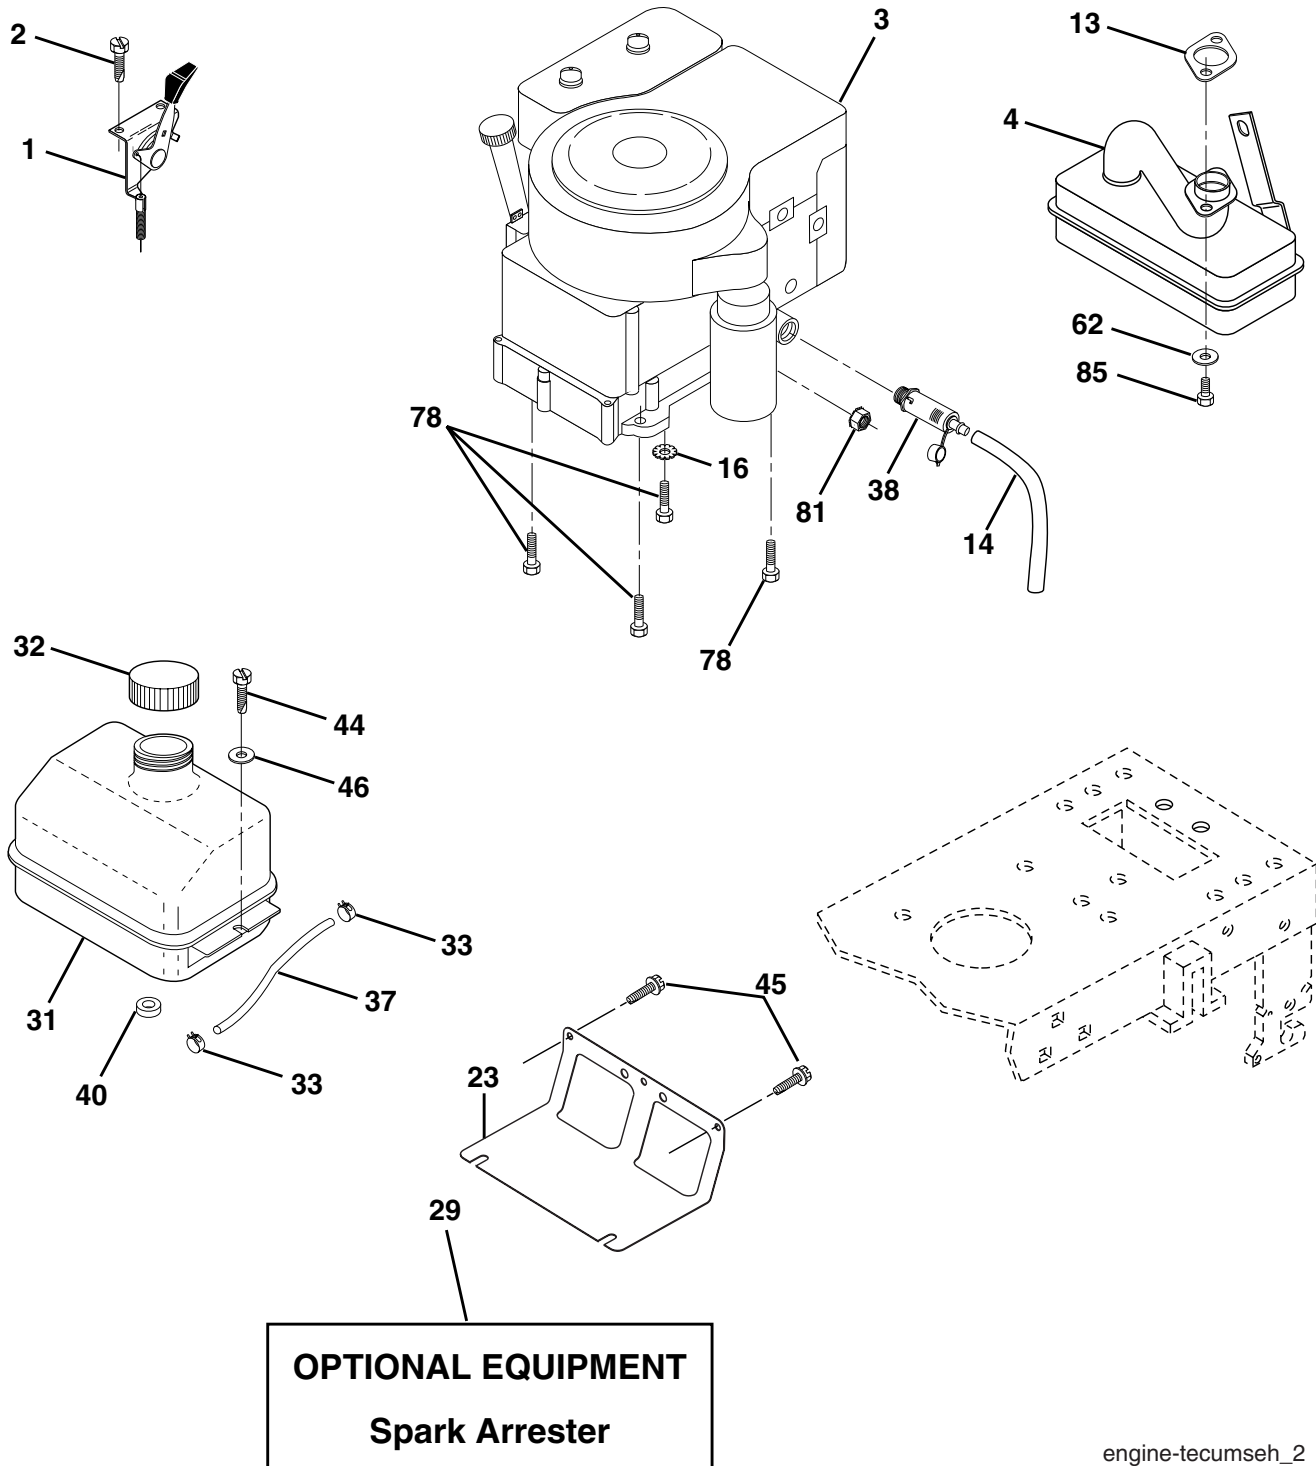

REPAIR PARTS

TRACTOR - - MODEL NUMBER WET1338A

ENGINE

engine-tecumseh_2

REPAIR PARTS

TRACTOR - - MODEL NUMBER WET1338A

ENGINE

KEY NO.	PART NO.	DESCRIPTION
1	170864	Control Th/ch Flag
2	17720408	Screw Hex Thd Cut 1/4-20 x 1/2
3	-----	Engine Tec OHV135 (Order parts from engine manufacturer)
4	156700	Muffler Exhaust
13	-----	Gasket Eng (Order parts from engine manufacturer)
14	148456	Tube Drain Oil Easy
16	11050600	Washer Lock Ext Tooth 3/8
23	169837	Shield BRN/DBR Guard
29	137180	Kit Spark Arrestor (Flat Scrn)
31	184900	Tank Fuel Front
32	140527	Cap Asm Fuel
33	123487X	Clamp Hose
37	137040	Line Fuel 20"
38	181654	Plug Drain Oil
40	124028X	Bushing Snap Nyl Blk Fuel Line
44	17670412	Screw Thdrol 1/4-20 x 3/4
45	17000612	Screw Hex Wsh Thdrol 3/8-16
46	19091416	Washer 9/32 x 7/8 x 16 Ga
62	10040500	Washer Lock Hvy HLCL Spr. 5/16
78	17060620	Screw 3/8-16 x 1-1/4
81	73510400	Nut Keps Hex 1/4-20 Unc
85	123582X	Bolt Hex Hd Phillips

NOTE: All component dimensions given in U.S. inches
1 inch = 25.4 mm