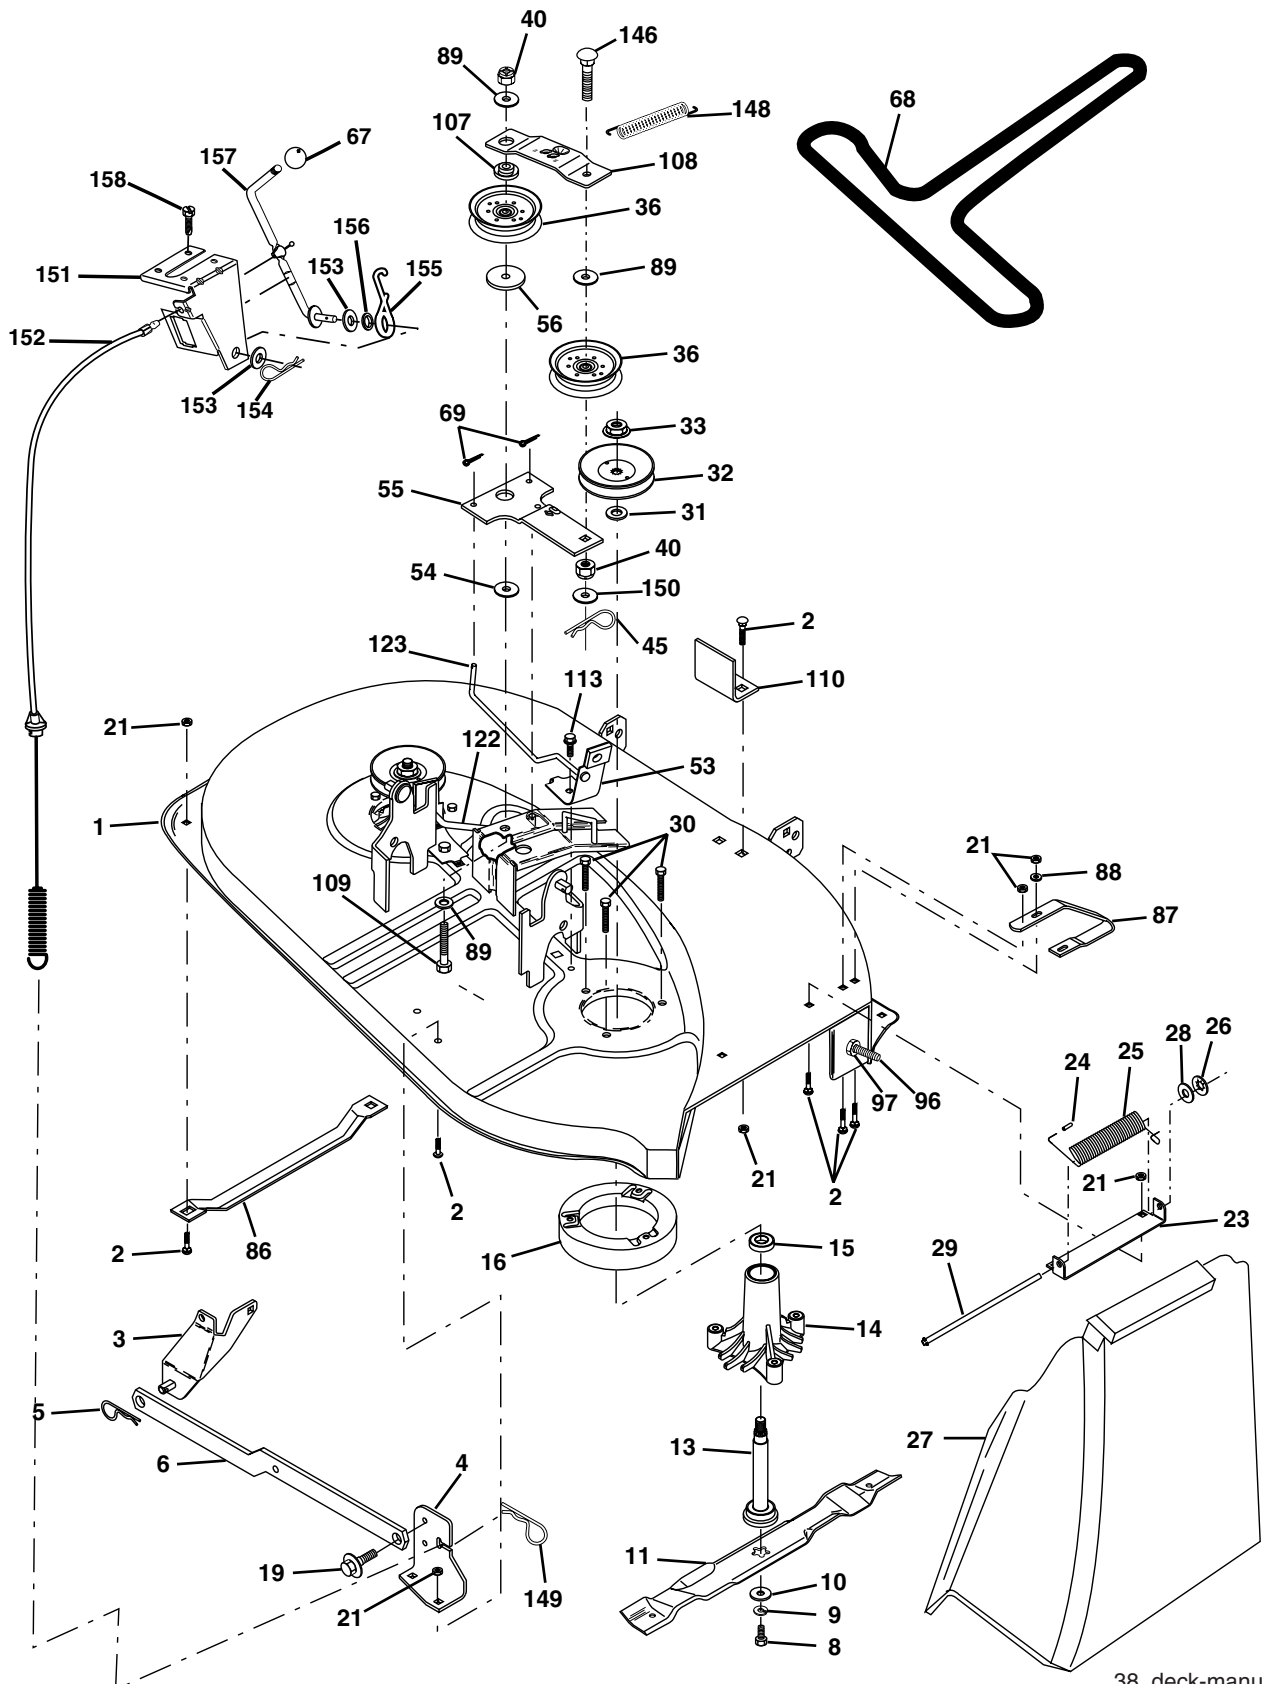

REPAIR PARTS

TRACTOR -- MODEL NUMBER WET1338A

MOWER DECK

38_deck-manual_1

REPAIR PARTS

TRACTOR - - MODEL NUMBER WET1338A

MOWER DECK

KEY NO.	PART NO.	DESCRIPTION	KEY NO.	PART NO.	DESCRIPTION
1	170280	Mower Housing Assembly	54	178515	Washer, Hardened
2	72140506	Bolt Carriage 5/16-18 x 3/4	55	133840	Idler Arm Assembly
3	138017	Bracket Asm Fr. Sway Bar	56	165723	Spacer, Retainer
4	169970	Bracket Deck Sway Bar 38"/42"	67	106932X	Knob
5	4939M	Retainer Spring	68	144200	V-Belt, 42" Mower
6	178024	Bar Sway Deck	69	76020312	Pin, Cotter 3/32 x 3/4
8	850857	Bolt 3/8-24 x 1.25 Grade 8	86	7631J	Runner, LH
9	10030600	Washer, Lock 3/8	87	128772	Runner, RH
10	140296	Washer, Hardened (The following blades are available)	88	19111216	Washer 11/32 x 3/4 x 16 Ga
11	134148	Blade, 38" Mulching Std (For mulching mowers only)	89	19131612	Washer 13/32 x 1 x 12 Ga.
--	139774	Blade, 38" Mulching Premium (For better wear when mulching)	96	74930620	Bolt 3/8-16 x 1-1/4 Mulcher
--	138497	Blade, 38" Hi-Lift (For bagging or discharging)	97	73930600	Nut Centerlock 3/8-16 Unc
13	137645	Shaft Assembly, Mandrel, Vented (Includes Key Number 6)	107	133502	Spacer Retainer
14	128774	Housing, Mandrel, Vented	108	133503	Stiffener, Idler Arm
15	110485X	Bearing, Ball, Mandrel	109	74760640	Bolt, Hex Hd 3/8-16 x 2-1/2
16	174493	Stripper, Vented Mower Deck	110	142587	Upstop Deck Front 38"
19	132827	Bolt, Shoulder	113	17060512	Screw 5/16-1/ x 3/4
21	73680500	Nut	122	131289	Rod, Brake LH
23	137607	Bracket, Mower Deflector	123	169971	Rod, Brake RH
24	105304X	Cap, Sleeve	146	165891	Bolt Carriage Idler
25	123713X	Spring, Torsion, Deflector	148	169022	Spring Return Idler
26	110452X	Nut, Push	149	165898	Retainer Spring Yellow
27	106736X428	Shield, Deflector	150	19091216	Washer 9/32 x 3/4 x 16 Ga.
28	19111016	Washer 11/32 x 5/8 x 16 Gauge	151	169670	Bracket Clutch Cable
29	106735X	Rod, Hinge	152	172758	Clutch Cable 38"/46"
30	173984	Screw Thdrol.	153	169674	Washer Flat 3/8" Type B
31	129963	Washer, Spacer	154	169675	Spring Retainer
32	153532	Pulley, Mandrel	155	169671	Spring Retention LVR CLTCH CAB
33	178342	Nut, Toplock	156	169672	Spacer Clutch Cable
36	131494	Pulley, Idler, Flat	157	169669	Rod Clutch Cable 3/8"
40	73680600	Nut, Crownlock 3/8-16 Unc	158	17720408	Screw Hex Thd Cut 1/4-20 x 1/2
45	4497H	Retainer	--	130794	Mandrel Assembly (Includes Housing, Shaft and Shaft Hard- ware Only - Pulley Not Included)
53	130840	Brake Assembly	--	170317	Replacement Mower, Complete

NOTE: All component dimensions given in U.S. inches
1 inch = 25.4 mm