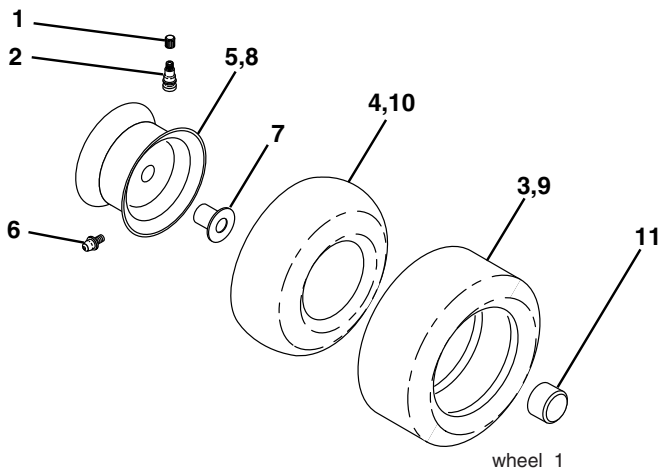

WHEELS & TIRES

KEY NO.	PART NO.	DESCRIPTION
1	59192	Cap, Tire valve
2	65139	Stem, Valve
3	106222X	Tire, Front
4	59904	Tube, Front (Service item only)
5	106732X624	Rim assembly, 6" front
6	278H	Fitting, Grease (Front wheel only)
7	9040H	Bearing, Flange (Front wheel only)
8	106108X624	Rim assembly, 8" rear
9	124635X	Tire, Rear
10	7152J	Tube, Rear (Service item only)
11	104757X428	Cap, Hub Axle
--	144334	Sealant, Tire (10 oz. Tube)

NOTE: All component dimensions given in U.S. inches
1 inch = 25.4 mm