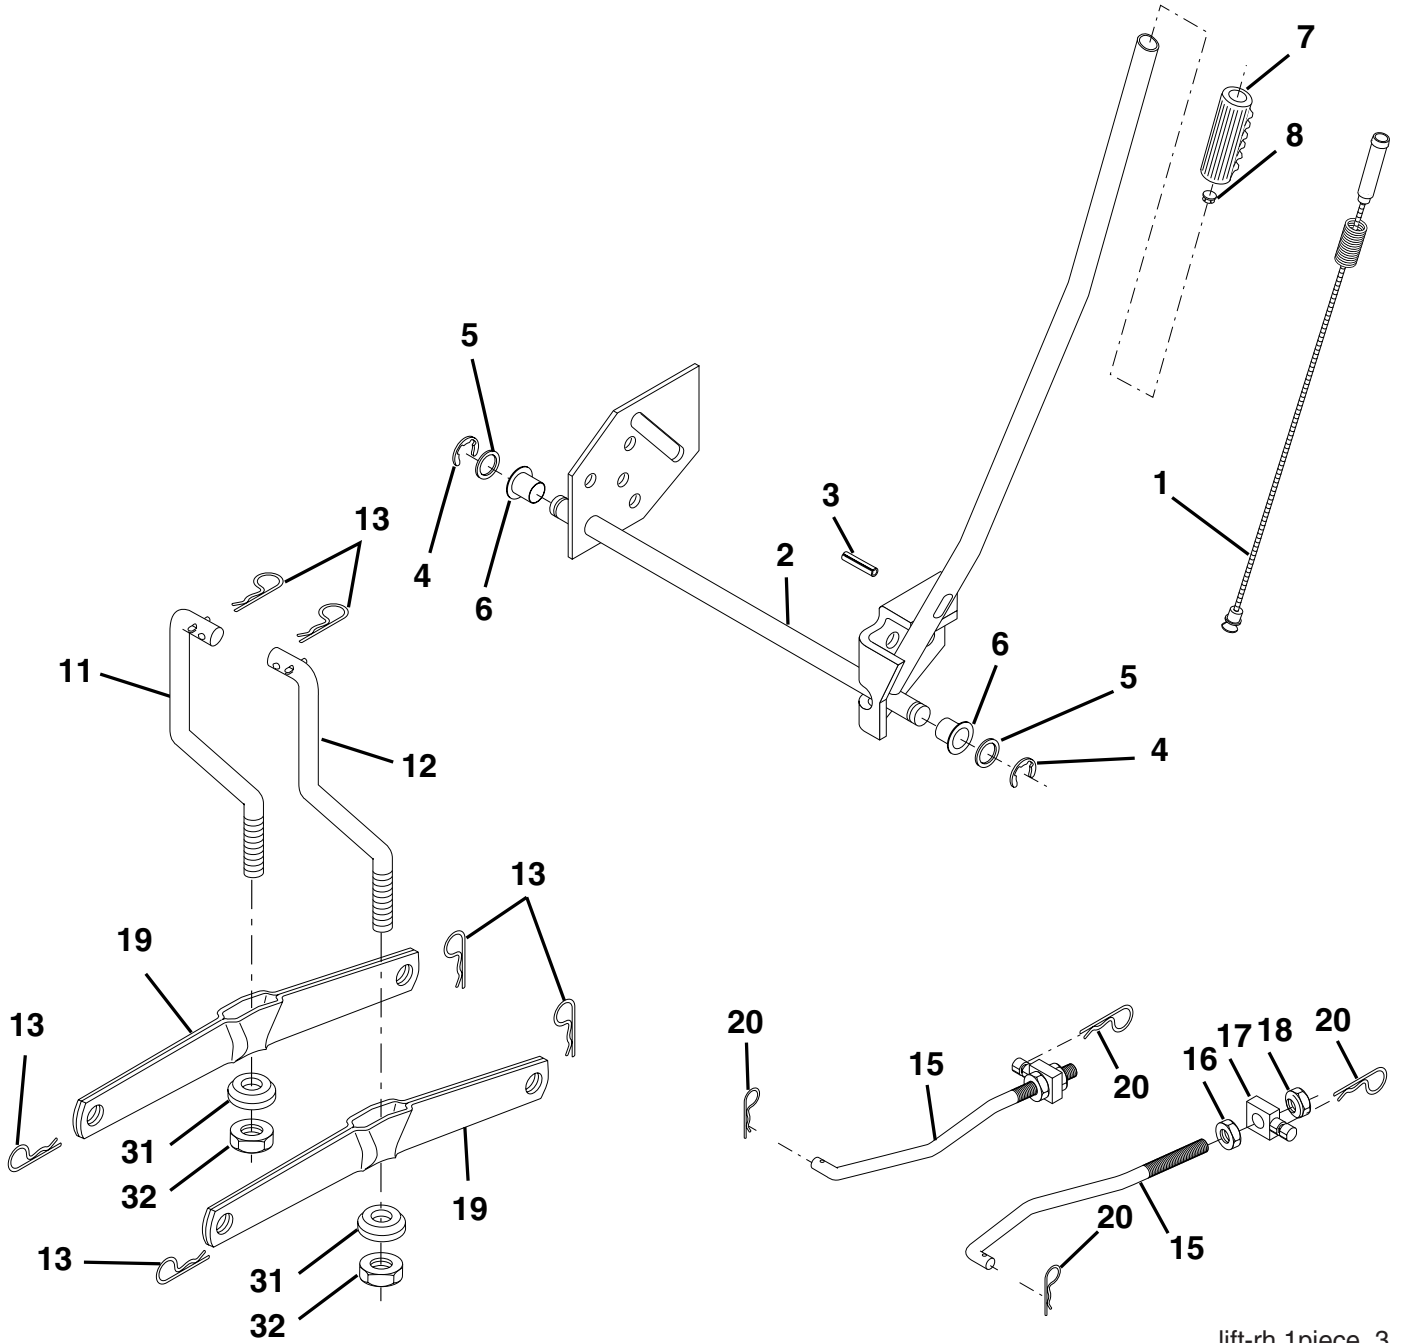

REPAIR PARTS

TRACTOR - - MODEL NUMBER WET1338A

MOWER LIFT

lift-rh.1piece_3

REPAIR PARTS

TRACTOR - - MODEL NUMBER WET1338A

MOWER LIFT

KEY NO.	PART NO.	DESCRIPTION
1	159460	Wire Asm Inner/Sprg w/plunger
2	159471	Shaft Asm Lift RH
3	105767X	Pin Groove 1 500 Zinc
4	12000002	E Ring #5133-62
5	19211621	Washer 21/32 x 1 x 21 Ga
6	120183X	Bearing Nylon Blk 629 Id
7	109413X	Grip Handle Bicycle Matte Blk
8	124526X	Button Plunger Black
11	139865	Link Lift LH Fixed Length
12	139866	Link Lift RH Fixed Length
13	4939M	Retainer Spring
15	173288	Link Front
16	73350800	Nut Jam Hex 1/2-13 Unc
17	175689	Trunnion
18	73800800	Nut Lockw/Wsh 1/2-13 Unc
19	139868	Arm Suspension Rear
20	163552	Retainer, Spring
31	169865	Bearing Pvt Lift
32	73540600	Nut Crownlock 3/8-24

NOTE: All component dimensions given in U.S. inches
1 inch = 25.4 mm.