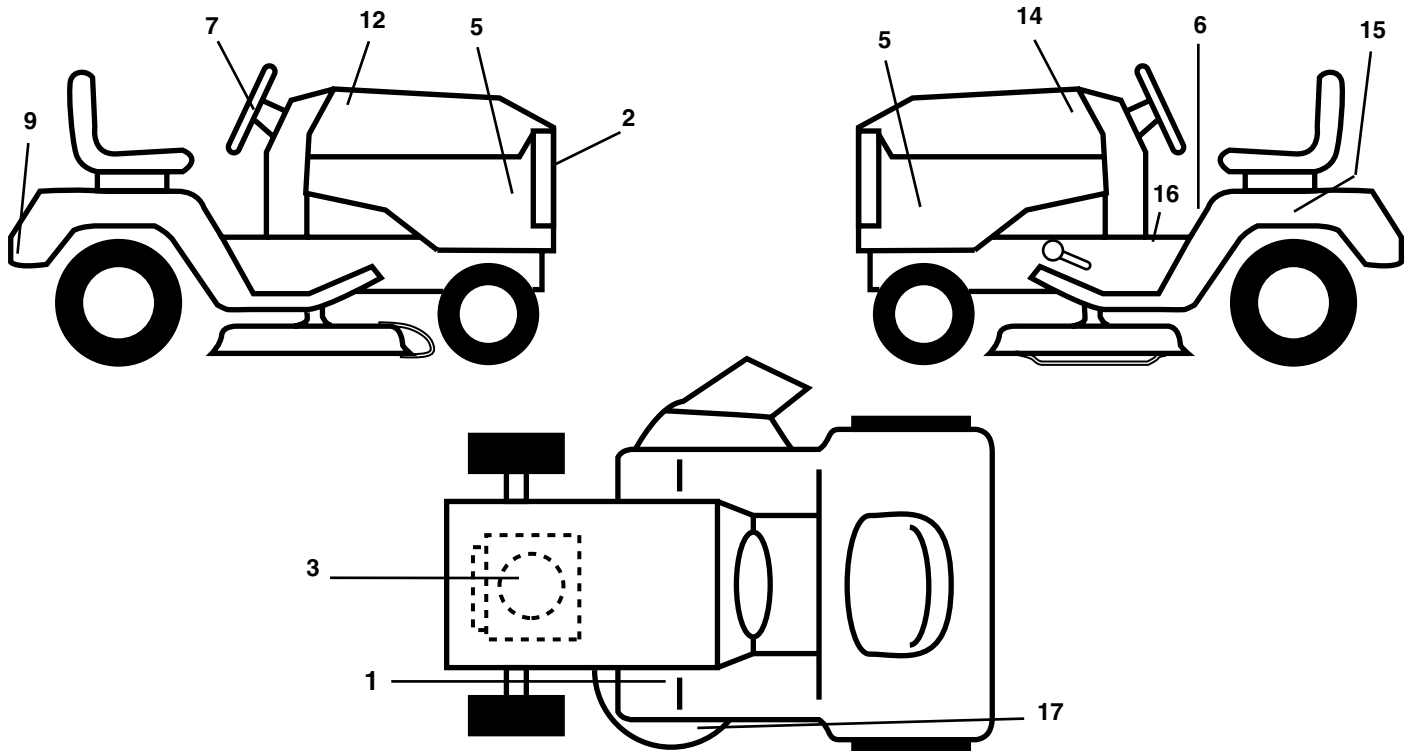

REPAIR PARTS

TRACTOR -- MODEL NUMBER WET1338A

DECALS

KEY NO.	PART NO.	DESCRIPTION	KEY NO.	PART NO.	DESCRIPTION
1	181249	Decal, Clutch/Brake Eng	12	164578	Decal, Hood RH
2	162392	Decal, Grille	14	164579	Decal, Hood LH
3	64-1726-29	Decal, Engine HP	15	145005	Decal, Caution, Battery
5	164424	Decal, Side Panel	16	156867	Decal, Oper Sdl P/L
6	157002	Decal, Fender Danger English	17	136832	Decal, V-Belt Sch.
7	162398	Decal Ins Str Wh	--	138311	Decal, Handle Lft Height Adj.
9	171448	Decal Fender	--	186391	Manual, Owner's English