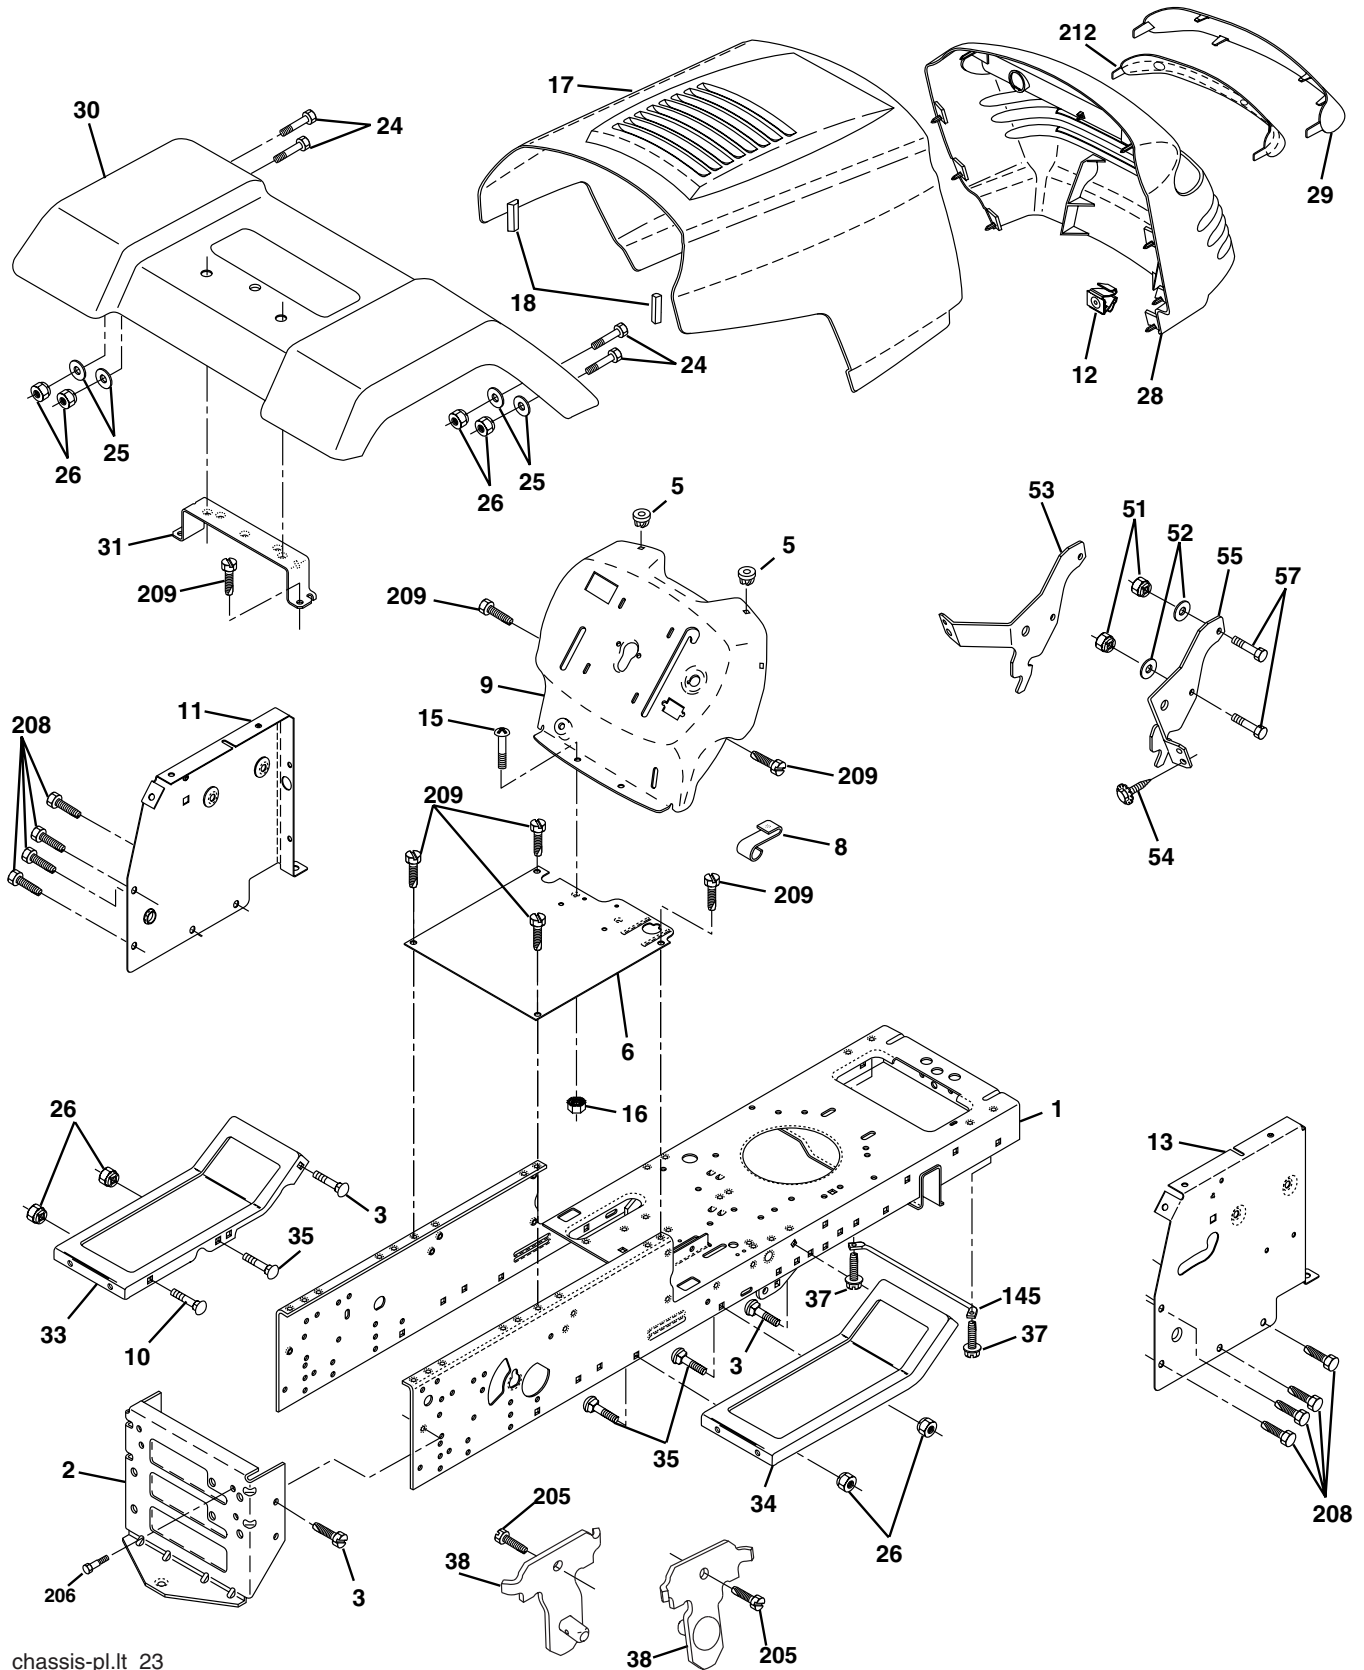

REPAIR PARTS

TRACTOR -- MODEL NUMBER WET1338A

CHASSIS

chassis-pl.lt_23

REPAIR PARTS

TRACTOR - - MODEL NUMBER WET1338A

CHASSIS

KEY NO.	PART NO.	DESCRIPTION
1	174620	Chassis
2	176554	Drawbar, Stretch
3	17060612	Screw 3/8-16 x 3/4
5	155272	Bumper, Hood/Dash
6	174643X013	Saddle Silkscreen
8	155138	Clip Retainer Slide-On
9	168347X011	Dash
10	72140608	Bolt, Carriage 3/8-16 x 1
11	174996	Panel Dash LH
12	145660	Clip Tinnerman Grille P.L
13	172105X010	Panel Silkscr Dash RH
15	74180512	Screw Mach TRHD 5/16-18 Unc x 3/4
16	73510500	Nut Keps 5/16-18 Unc
17	159639x550	Hood
18	184921	Bumper Hood
24	74780616	Bolt Fin Hex 3/8-16 Unc x 1 Gr. 5
25	19131312	Washer 13/32 x 13/16 x 12 Ga
26	73800600	Nut Lock Hex w/Ins 3/8-16 Unc
28	179101	Grille/Lens Asm.
29	140273X599	Lens Grille Private Label
30	169465X550	Fender
31	136619	Bracket Fender Repl 109873x
33	179716X550	Footrest Pnt LH
34	179717X550	Footrest Pnt RH
35	72110606	Bolt Rdhd Sht Sqnk 3/8-16 x 3/4
37	17490508	Screw Thdrol 5/16-18 x 1/2 TYT
38	175710	Bracket Asm. Pivot Mower
51	73800400	Nut Lock W/Insert 1/4-20 Unc
52	19091416	Washer 9/32 x 7/8 x 16 Ga.
53	144697	Bracket Grille Lh
54	161464	Screw Hex 8-18 x 7/8
55	144696	Bracket Grille Rh
57	74780412	Bolt Fin Hex 1/4-20 Unc x .75
145	156524	Rod Pivot Chassis/Hood
205	17490608	Screw Thdrol 3/8-16 x 1/2
206	170165	Bolt Shoulder 5/16-18
208	17670608	Screw Thdrol 3/8-16 x 1/2
209	17000612	Screw Hex Wsh Thdrol 3/8-16
212	156229	Insert Lens Reflect
---	5479J	Plug Button Blk 359 Dia Choke

NOTE: All component dimensions given in U.S. inches
1 inch = 25.4 mm.