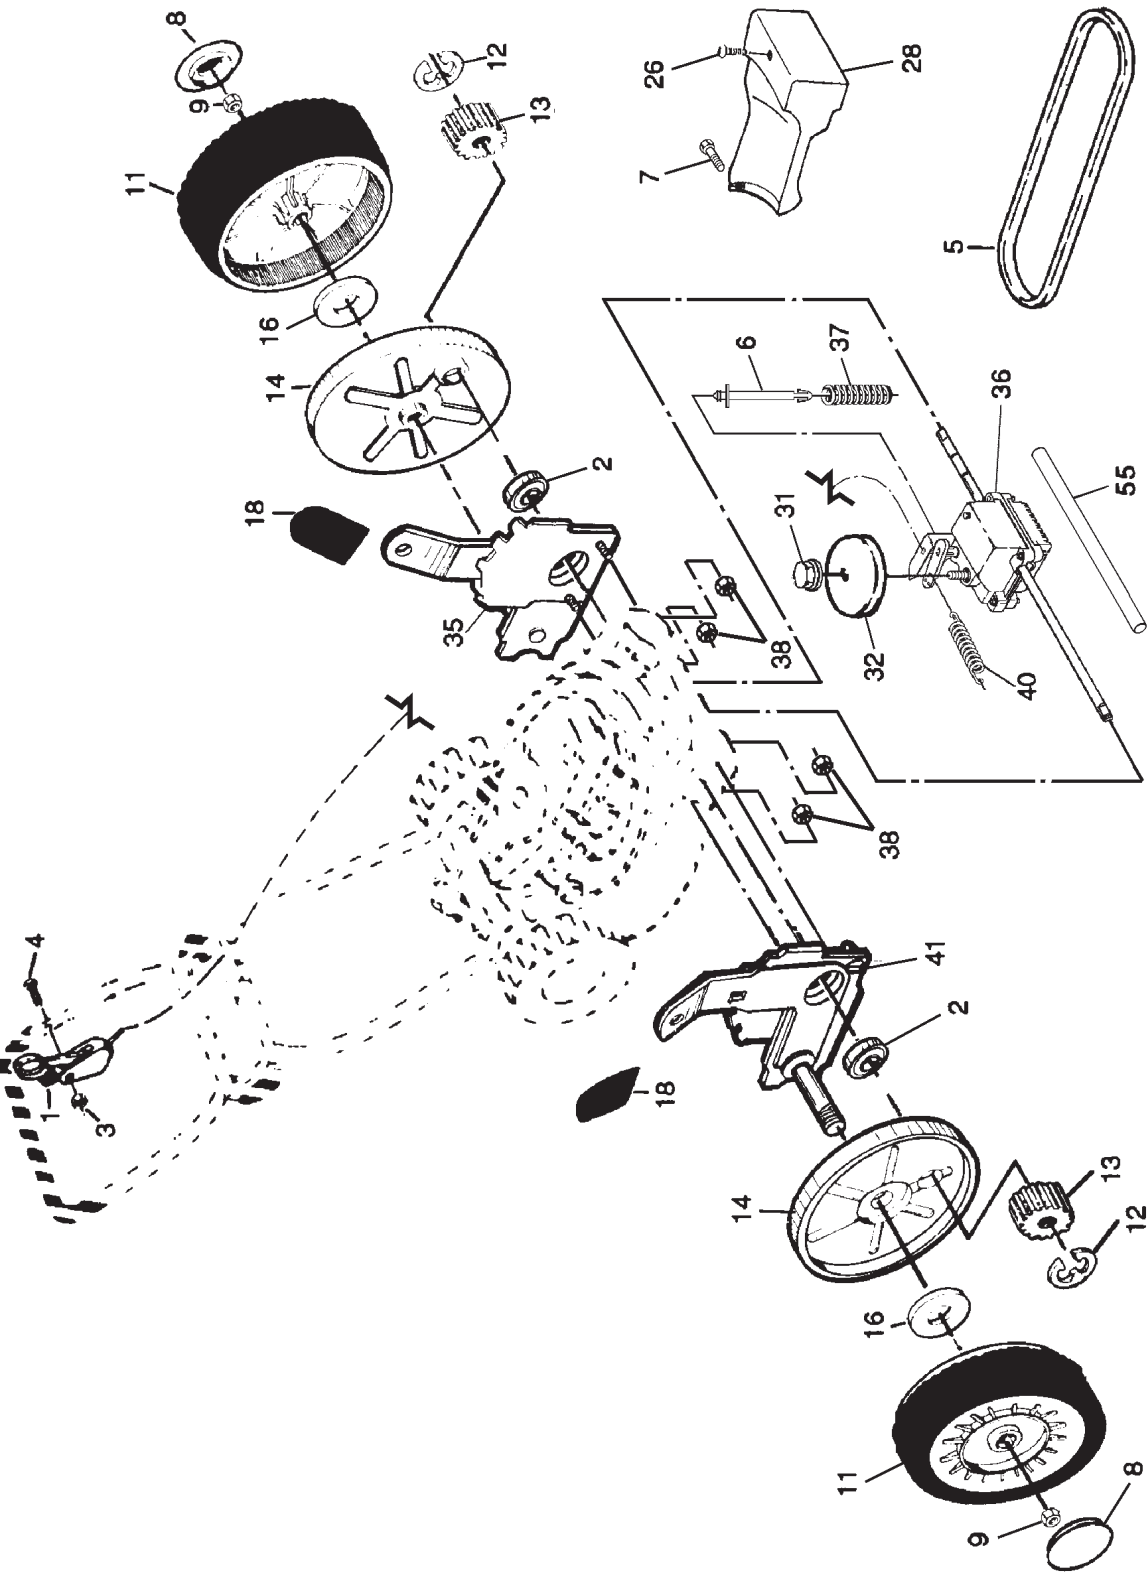

ROTARY LAWN MOWER -- MODEL NUMBER WE5TY22SD

**ROTARY LAWN MOWER - - MODEL NUMBER WE5TY22SD**

KEY NO.	PART NO.	DESCRIPTION	KEY NO.	PART NO.	DESCRIPTION
1	184588		26	146072	Pan Head Tapping Screw #10-24 x 2-3/4
2	167387	Drive Control Assembly	28	137088	Drive Cover
3	751152	Bearing, Wheel Adjuster	31	132010	Locknut
4	158755	Nut	32	137052	Drive Pulley
		Pan Head Machine Screw 1/4-20 x 2-3/16	35	151521	Kit, Wheel Adjuster, LH
5	146527	V-Belt			(Includes Knob and Bearing)
6	150495	Hex Head Bolt 1/4-20 x 2	36	702511	Gear Case Assembly (See Breakdown)
7	750097	Screw	37	137090	Spring
8	77400	Hubcap	38	73800400	Locknut
9	145212	Locknut	40	75192	Spring
11	180776	Wheel & Tire Assembly	41	151520	Kit, Wheel Adjuster, RH
12	12000058	E-Ring			(Includes Knob and Bearing)
13	137054	Pinion	55	86012	Drive Shaft Cover
14	180504	Dust Cover			
16	67725	Washer			
18	87877	Selector Knob			