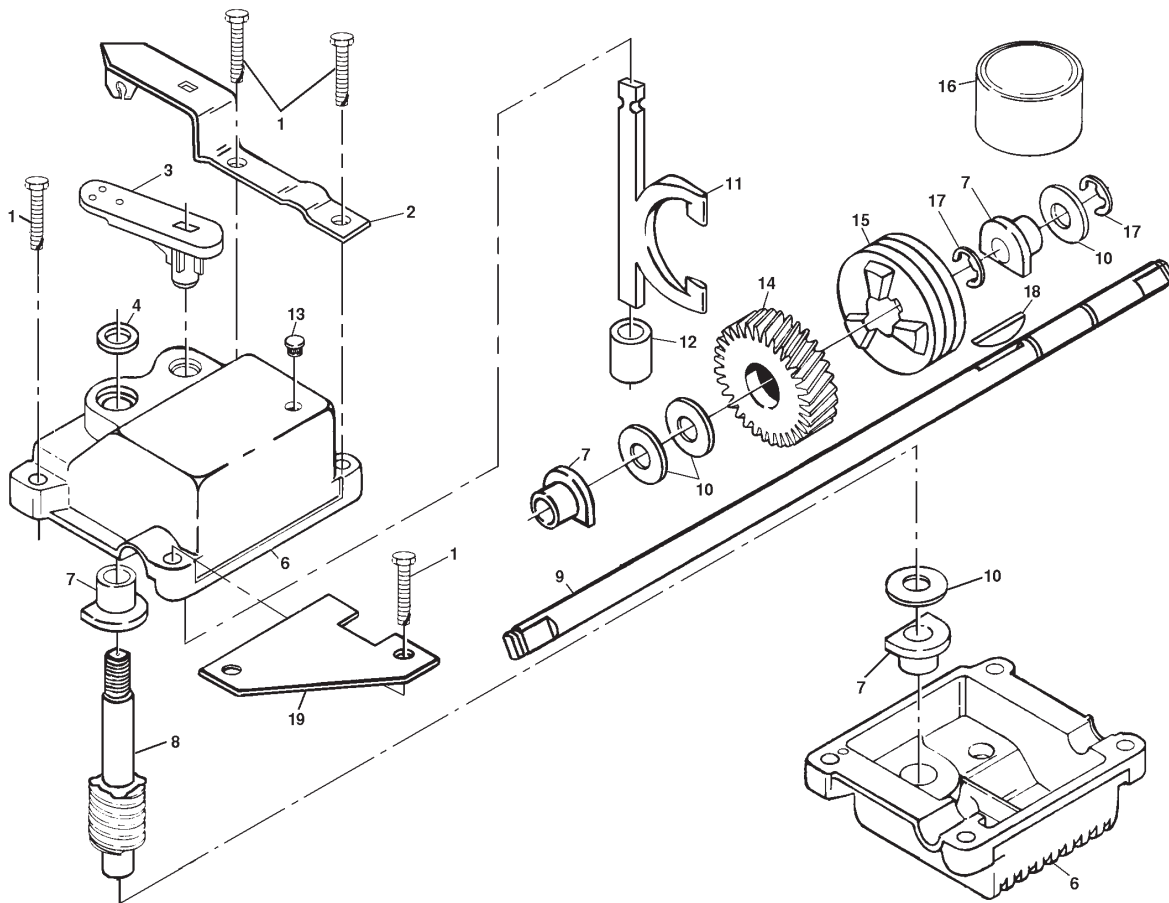

ROTARY LAWN MOWER - - MODEL NUMBER WE5TY22SD GEAR CASE ASSEMBLY - PART NUMBER 702511

KEY NO.	PART NO.	DESCRIPTION
1	17490416	Tapping Screw 1/4-20 x 1-1/4
2	137055X004	Engagement Bracket
3	137053	Shifter
4	57072	Seal
6	48373	Gear Case Halves Kit (Includes Key Numbers 4 and 7)
7	77881	Bearing
8	137051	Worm Shaft
9	137074	Drive Shaft
10	57079	Hardened Washer
11	131484	Clutch Yoke
12	700343	Bushing
13	86447	Plug
14	137050	Helical Gear
15	750436X	Clutch Jaw
16	750369	Grease
17	12000003	E-Ring
18	850848	Hi-Pro Key
19	81585X004	Spring Bracket
--	48367	Kit, Gearcase (Includes Instructions)

NOTE: All component dimensions given in U.S. inches.
1 inch = 25.4 mm