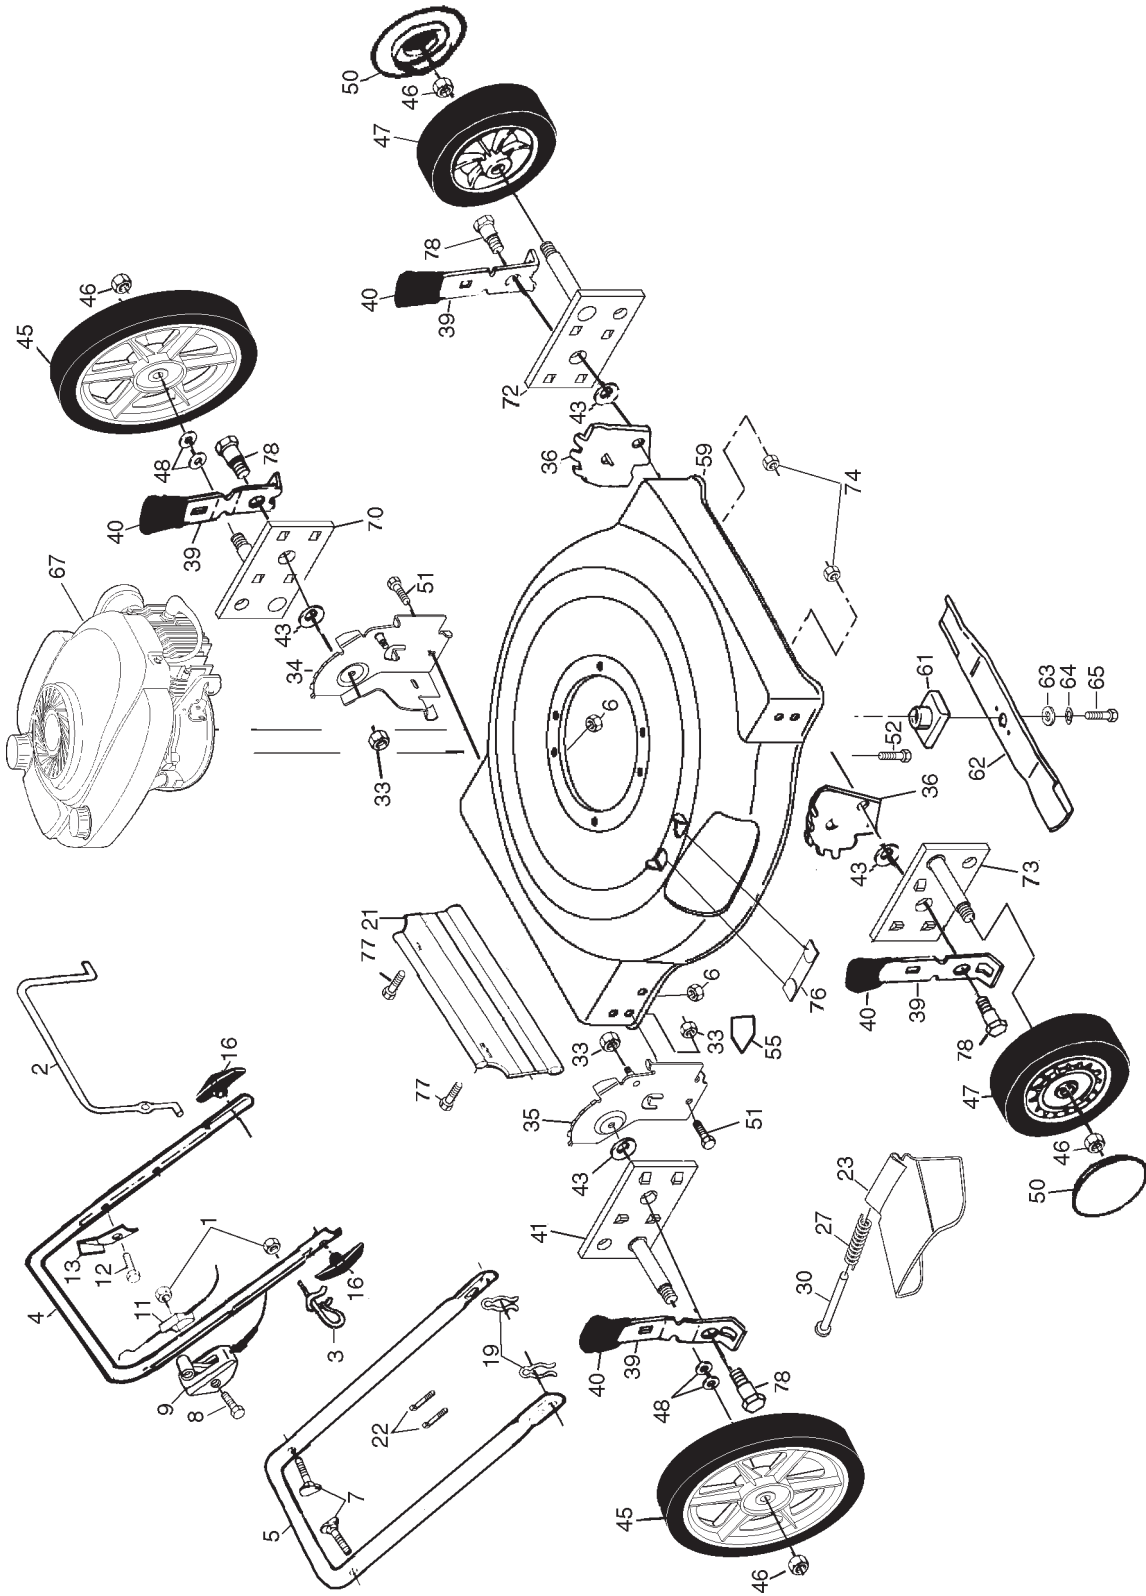

ROTARY LAWN MOWER -- MODEL NUMBER WE5T22SH4E

ROTARY LAWN MOWER - - MODEL NUMBER WE5T22SH4E

KEY PART NO. NO.	DESCRIPTION	KEY PART NO. NO.	DESCRIPTION
1	132004 Locknut 1/4-20	46	83923 Locknut 1/16-18
2	86902 Control Bar	47	146247 Wheel Assembly (Front)
3	179585 Rope Guide	48	57143 Washer
4	169709X479 Upper Handle	50	77400 Hubcap
5	169708X479 Lower Handle	51	74760514 Hex Head Bolt 5/16-18
6	73800400 Locknut 1/4-20	52	150406 Hex Head Thread Rolling Screw 3/8-16 x 1
7	131959 Handle Bolt 5/16-18	55	107339X Danger Decal
8	144929 Hex Washer Head Screw 1/4-20 x 2-1/8	59	163326 Lawn Mower Housing (Incl. Key No. 55)
9	163054 Throttle Control	61	184590 Blade Adapter
11	851671 Engine Zone Control Cable	62	141114 22" Blade
12	750634 Hex Washer Head Screw #10-24 x 1/2	63	851074 Hardened Washer
13	850733X004 Up-Stop Bracket	64	850263 Helical Lockwasher 3/8
16	136376 Handle Knob	65	851084 Screw Hex Head 3/8-24 x 1-3/8 (Grd. 8)
19	51793 Hairpin Cotter	67	--- Engine - Tecumseh Model No. LEV120 (Order parts from engine manufacturer)
21	165858 Rear Deflector	70	180409X004 Axle Arm Assembly (LR)
22	66426 Wire Tie	72	167132X004 Axle Arm Assembly (LF)
23	160831 Discharge Guard	73	167133X004 Axle Arm Assembly (RF)
27	160832 Torsion Spring	74	166785 Nut
30	160833 Hinge Rod	76	161622 Clip. Closeout
33	73800500 Locknut 5/16-18	77	74760412 Screw
34	170373X479 Wheel Bracket Support (Left)	78	160828 Shoulder Bolt
35	170374X479 Wheel Bracket Support (Right)	--	162300 Warning Decal (Not Shown)
36	160835X007 Wheel Bracket Adjuster	--	172782 Operator's Manual (English)
39	168360X004 Selector Spring	--	186956 Replacement Parts Manual
40	87877 Selector Knob		
41	180410X004 Axle Arm Assembly (RR)		
43	183901 Washer		
45	180206 Wheel Assembly (Rear)		

NOTE: All component dimensions given in U.S. inches
1 inch = 25.4 mm