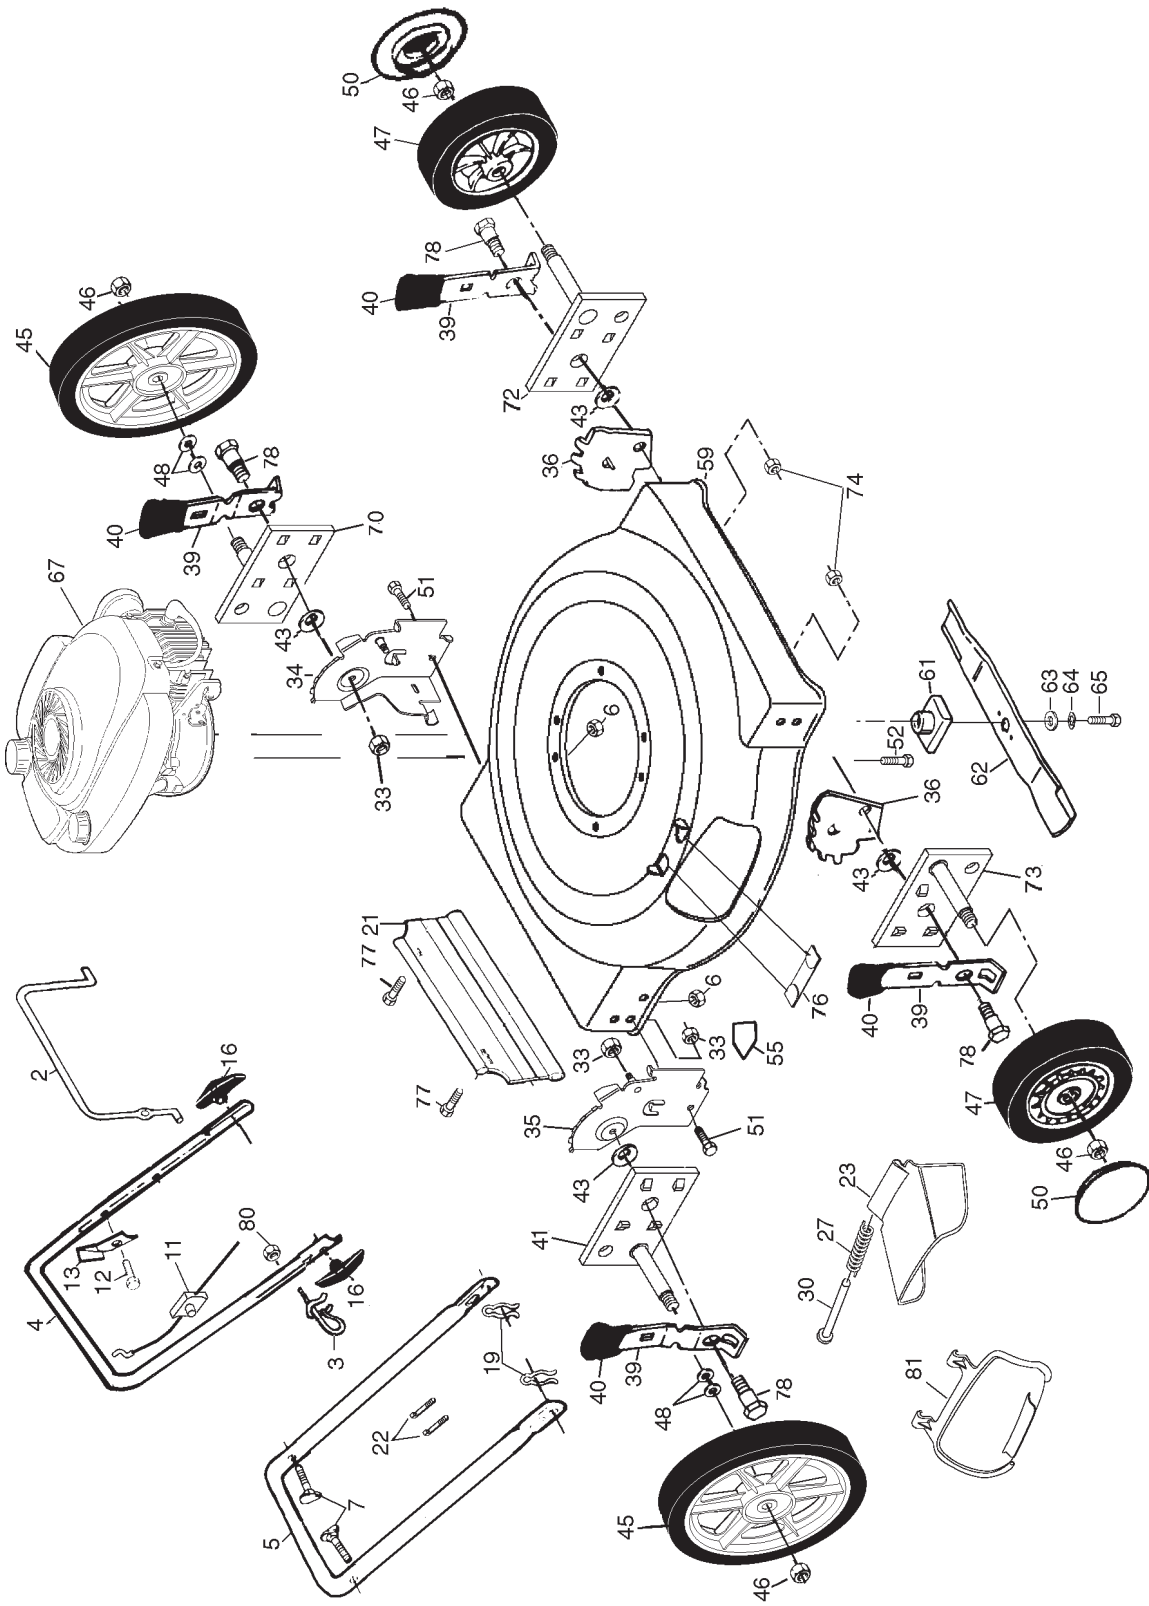

ROTARY LAWN MOWER -- MODEL NUMBER WE4TN22SHA

ROTARY LAWN MOWER - - MODEL NUMBER WE4TN22SHA

KEY NO.	PART NO.	DESCRIPTION	KEY NO.	PART NO.	DESCRIPTION
1	63601	Locknut 1/4-20	48	57143	Washer
2	86902	Control Bar	50	77400	Hubcap
3	179585	Rope Guide	51	74760514	Hex Head Bolt 5/16-18
4	169709X479	Upper Handle	52	150406	Hex Head Thread Rolling Screw 3/8-16 x 1
5	169708X479	Lower Handle	55	141846	Danger Decal
6	63601	Locknut 1/4-20	59	161657	Lawn Mower Housing (Incl. Key Nos. 55)
7	131959	Handle Bolt 5/16-18	61	184590	Blade Adapter
11	168552	Engine Zone Control Cable	62	141114	22" Blade
12	750634	Hex Washer Head Screw #10-24 x 1/2	63	851074	Hardened Washer
13	850733X004	Up-Stop Bracket	64	850263	Helical Lockwasher 3/8
16	136376	Handle Knob	65	851084	Screw Hex Head 3/8-24 x 1-3/8 (Grd. 8)
19	51793	Hairpin Cotter	67	---	Engine, Tecumseh, Model Number LEV90 (Order parts from engine manufacturer)
21	165858	Rear Deflector	70	180409X004	Axle Arm Assembly (LR)
22	66426	Wire Tie	72	167132X004	Axle Arm Assembly (LF)
23	160831	Discharge Guard	73	167133X004	Axle Arm Assembly (RF)
27	160832	Torsion Spring	74	166785	Nut
30	160833	Hinge Rod	76	161622	Clip. Closeout
33	63124	Locknut 5/16-18	77	74760412	Screw
34	170373X479	Wheel Bracket Support (Left)	78	160828	Shoulder Bolt
35	170374X479	Wheel Bracket Support (Right)	80	132004	Nut, Hex 1/4-20
36	160835X007	Wheel Bracket Adjuster	81	160830	Plate, Mulch
39	168360X004	Selector Spring	--	161058	Warning Decal (Not Shown)
40	87877	Selector Knob	--	172782	Operator's Manual, English
41	180410X004	Axle Arm Assembly (RR)	--	172784	Operator's Manual, Spanish
43	183901	Washer	--	186476	Repair Parts Manual
45	180206	Wheel Assembly (Rear)			
46	83923	Locknut 1/16-18			
47	146247	Wheel Assembly (Front)			

NOTE: All component dimensions given in U.S. inches
1 inch = 25.4 mm