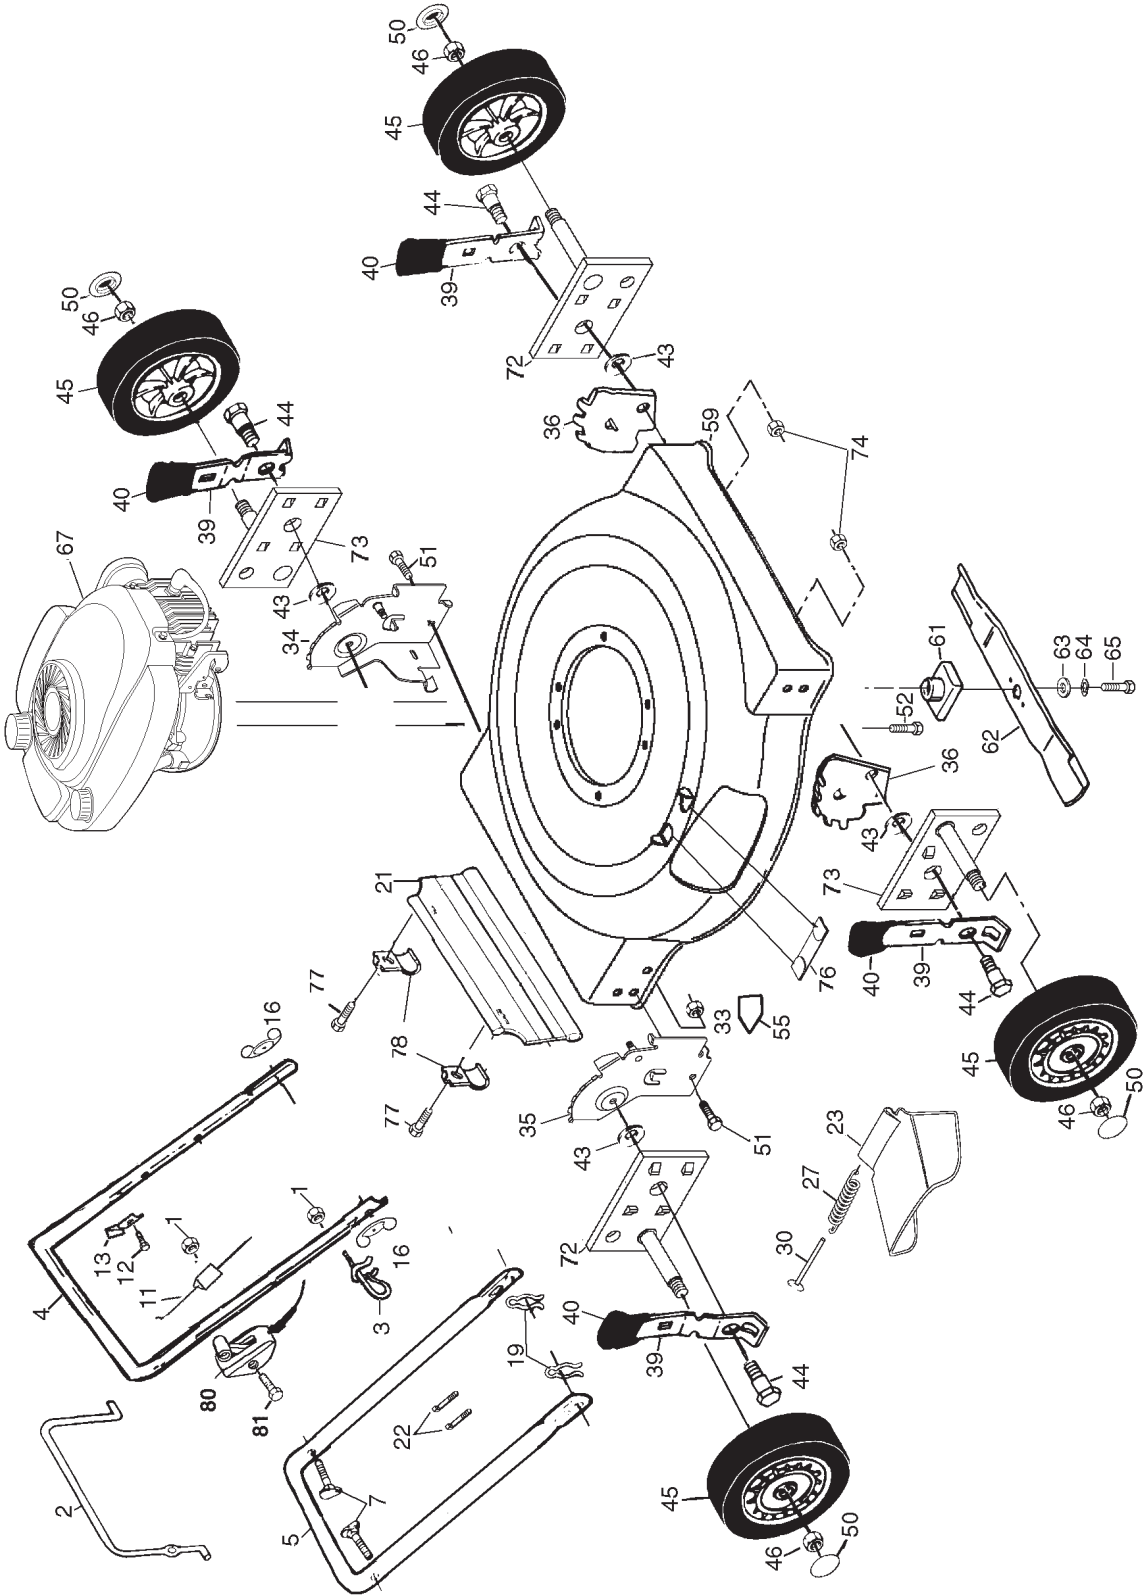

**ROTARY LAWN MOWER -- MODEL NUMBER WE45TN22SD**

## ROTARY LAWN MOWER -- MODEL NUMBER WE45TN22SD

KEY PART NO. NO.	DESCRIPTION	KEY PART NO. NO.	DESCRIPTION
1	132004 Locknut 1/4-20	55	85463 Danger Decal
2	86902 Control Bar	59	164594 Lawn Mower Housing (Incl. Key No. 55)
3	179585 Rope Guide	61	184590 Blade Adapter
4	169709X479 Upper Handle	62	141114 22" Blade
5	169708X479 Lower Handle	63	851074 Hardened Washer
7	131959 Handle Bolt 5/16-18	64	850263 Helical Lockwasher 3/8
11	130861 Engine Zone Control Cable	65	851084 Screw Hex Head 3/8-24 x 1-3/8 (Grd. 8)
12	750634 Hex Washer Head Screw #10-24 x 1/2	67	---
13	850733X004 Up-Stop Bracket		
16	128638 Wing Nuts	72	167132X004 Axel Arm Assembly (LF/RR)
19	51793 Hairpin Cotter	73	167133X004 Axel Arm Assembly (RF/LR)
21	165858 Rear Deflector	74	166785 Nut, Hex
22	66426 Wire Tie	75	61537 Washer
23	160831 Discharge Guard	76	161622 Clip, Closeout
27	160832 Torsion Spring	77	750097 Screw
30	160833 Hinge Rod	78	87584X004 Shoulder Bolt (5/16-18X.51)
33	73930500 Nut Hex Flange Lock 5/16 - 18	80	163054 Throttle Control
34	168164X479 Wheel Bracket Support (Left)	81	144929 Screw
35	168165X479 Wheel Bracket Support (Right)	--	161058 Warning Decal (Not Shown)
36	160835X007 Wheel Bracket Adjuster	--	172782 Operator's Manual (English)
39	168360X004 Selector Spring	--	186955 Replacement Parts Manual
40	87877 Selector Knob		
43	183901 Washer		
44	160828 Shoulder Bolt (5/16-18 x .33)		
45	800220 Wheel Assembly	--	GCK3300 Grass Catcher
46	83923 Locknut 1/16-18	--	MK3300 Mulcher Kit
50	800090 Hubcap		
51	17600406 Screw Hex Seirrated 1/4 x 20.tt		
52	150406 Hex Head Thread Rolling Screw 3/8-16 x 1		

Accessories not included with mower:  
 -- GCK3300 Grass Catcher  
 -- MK3300 Mulcher Kit

**NOTE:** All component dimensions given in U.S. inches.  
 1 inch = 25.4 mm