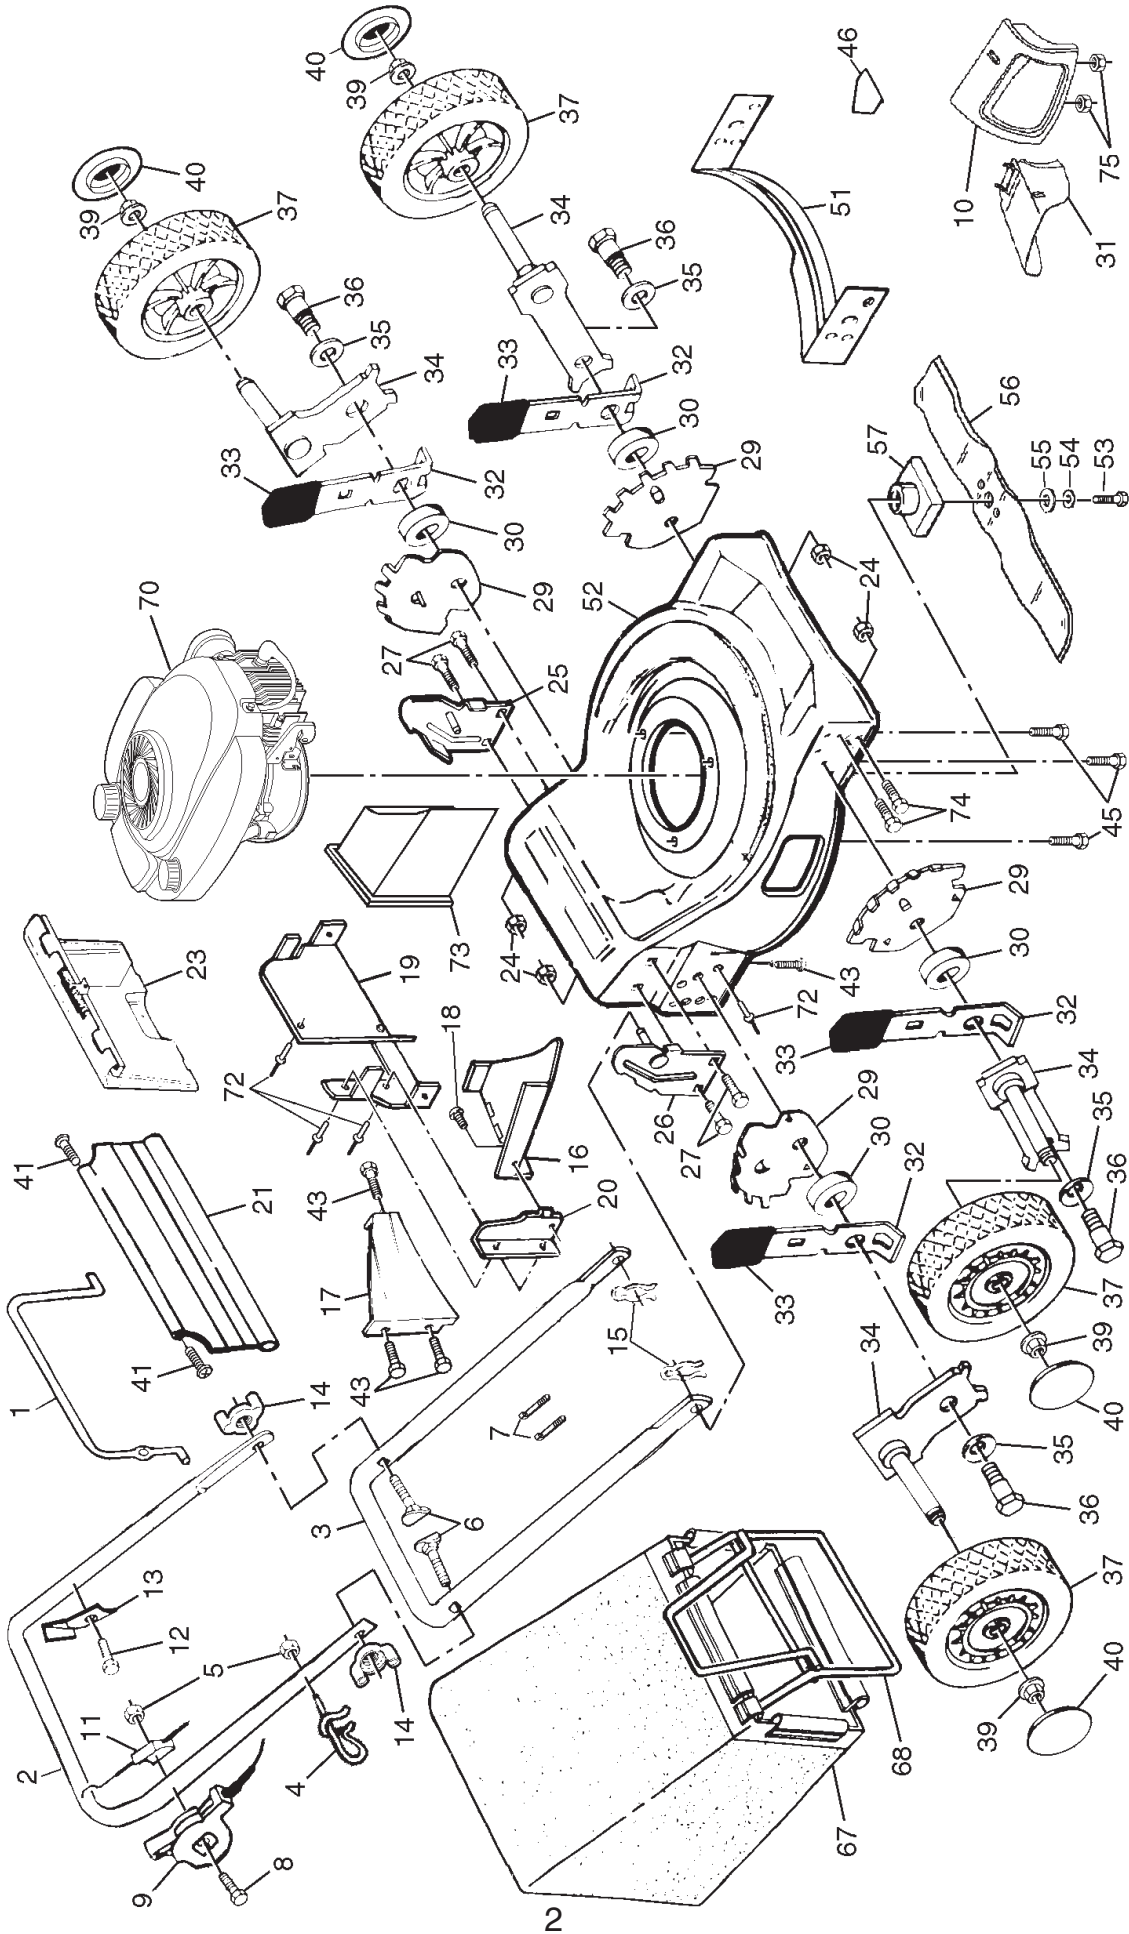

ROTARY LAWN MOWER -- MODEL NUMBER WE45TN20RE

ROTARY LAWN MOWER -- MODEL NUMBER WE45TN20RE

KEY PART NO.	DESCRIPTION	KEY PART NO.	DESCRIPTION
1	131696 Control Bar	35	62335 Belleville Washer
2	166860X479 Upper Handle	36	142748 Shoulder Bolt 3/8-16
3	151590X479 Lower Handle	37	146247 Wheel Assembly
4	179585 Rope Guide	39	83923 Flanged Locknut
5	132004 Locknut 1/4-20	40	77400 Hubcap
6	131959 Handle Bolt	41	88652 Hinge Screw
7	66426 Wire Tie	43	54583 Hex Head Tapping Screw 1/4-20 x 1/2
8	183365 Hex Washer Head Screw 1/4-20 x 2-1/8	45	150406 Hex Head Thread Rolling Screw 3/8-16 x 1
9	163054 Throttle Control	46	107339X Danger Decal
10	147738 Combi-cut Door	51	170540 Front Baffle Kit
11	851671 Engine Zone Control Cable	52	170539 Housing Assembly (Includes Key Number 46)
12	750634 Hex Washer Head Screw #10-24 x 1/2	53	851084 Hex Head Screw 3/8-24 x 1-3/8 Grade 8
13	850733X004 Up-Stop Bracket	54	850263 Helical Lockwasher
14	128638 Wing Nut	55	851074 Hardened Washer
15	51793 Hairpin Cotter	56	145106 20" Blade
16	133188X479 Discharge Baffle	57	850977 Blade Adapter
17	169207X479 Rear Baffle	67	191251 Grassbag
18	150050 Hex Head Screw #10-24 x 1/2	68	149555 Frame, Grassbag
19	156445X479 Back Plate		Engine, Tecumseh, Model Number LV195EA
20	700363X479 Side Baffle		(For engine service and replacement parts, call Tecumseh Products at 1-800-558-5402)
21	188984 Rear Skirt	72	128415 Pop Rivet
23	147613 Rear Door Assembly	73	166650 Mulcher Plug
24	751592 Locknut 3/8-16	74	17600406 Screw
25	151589X479 Handle Bracket Assembly, LH	75	73800400 Nut, Hex
26	151588X479 Handle Bracket Assembly, RH	--	162300 Warning Decal(not shown)
27	150078 Screw 5/16-18 x 3/4	--	172782 Operator's Manual, English
29	700325X007 Wheel Adjusting Bracket	--	172783 Operator's Manual, French
30	146630 Spacer	--	191250 Repair Parts Manual, English / French
31	145285 Discharge Deflector		
32	700331X004 Selector Spring		
33	87877 Selector Knob		
34	145935X004 Axle Arm Assembly		