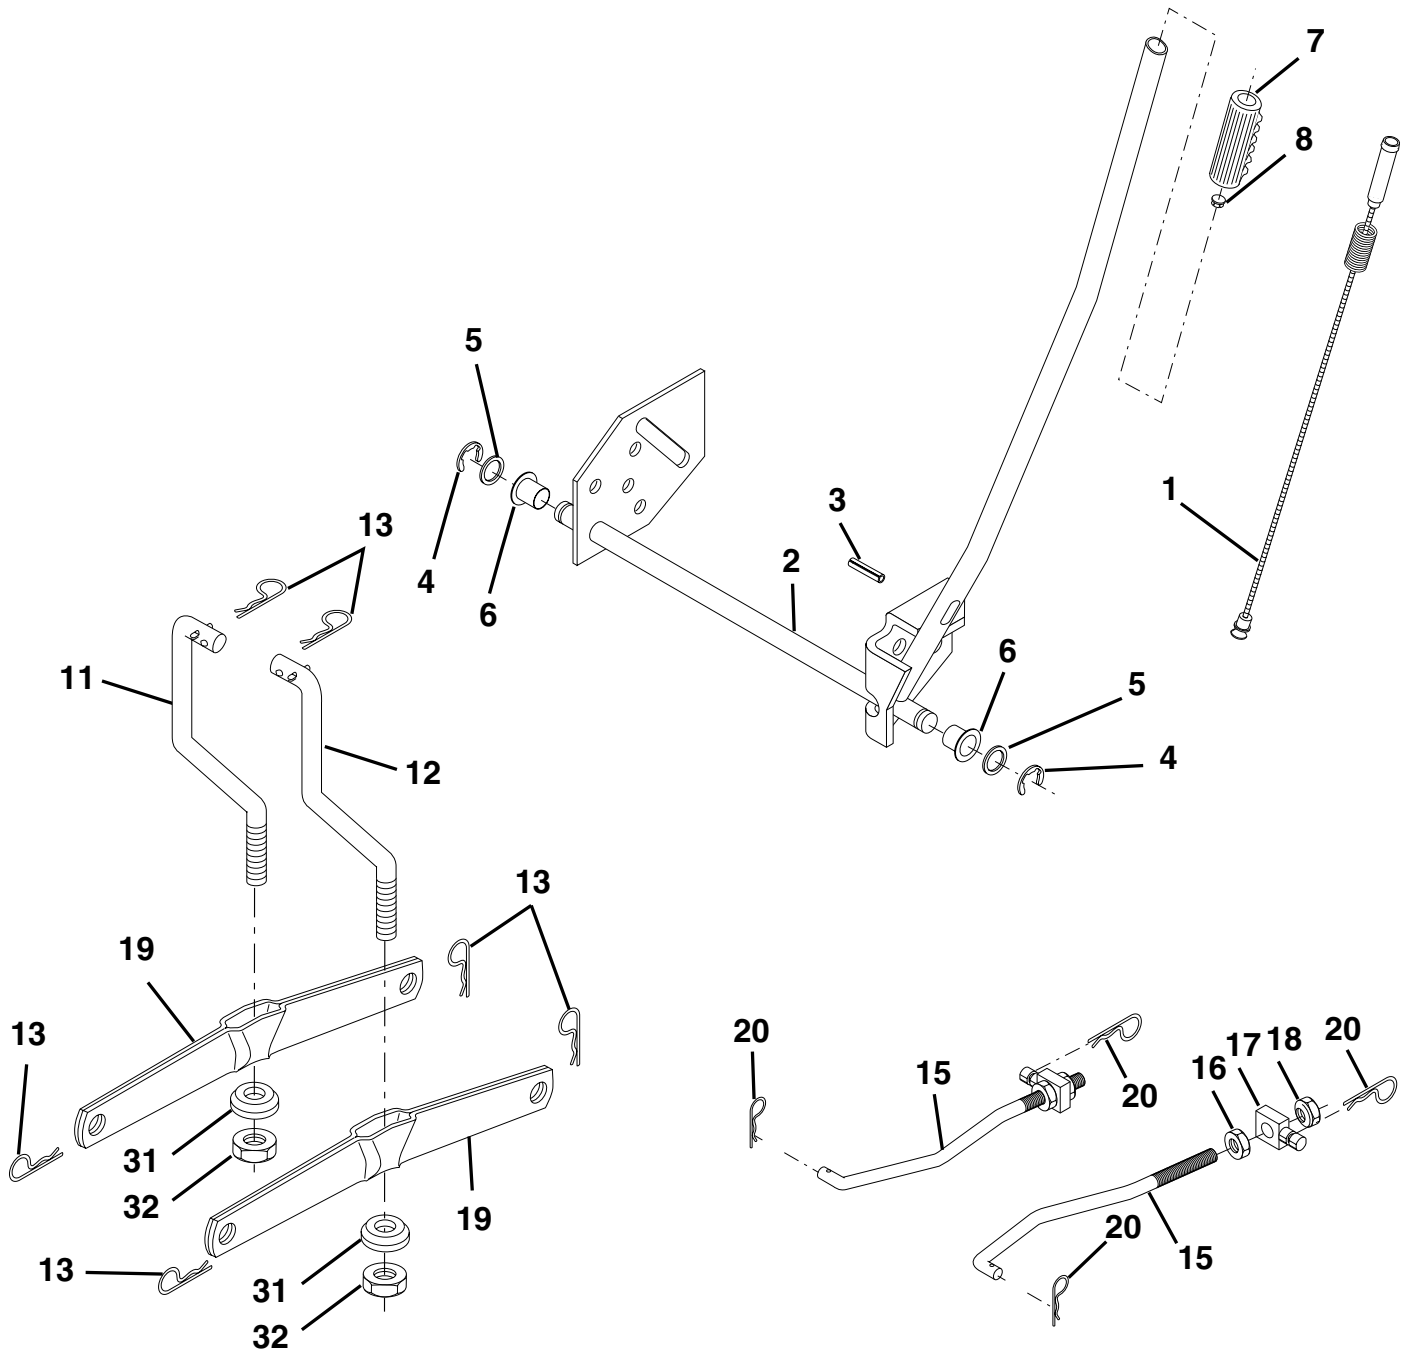

NOTE: All component dimensions given in U.S. inches
1 inch = 25.4 mm

REPAIR PARTS

TRACTOR - - MODEL NUMBER WE14542L

DECALS

KEY NO.	PART NO.	DESCRIPTION
1	157163	Decal Instruction Operat English
2	162398	Decal Ins Strg Wh
3	162389	Decal Hood Rh
4	162390	Decal Hood Lh
5	162392	Decal Grille Logo
6	170563	Decal, Warning
7	162404	Decal Panel Side
8	162391	Decal Deck Grasseater
9	171448	Decal Fender Logo

WHEELS & TIRES

KEY NO.	PART NO.	DESCRIPTION
1	59192	Cap Valve Tire
2	65139	Stem Valve
3	106222X	Tire F Ts 15 X 6 0 - 6 Service
4	59904	Tube Front (Service Item Only)
5	106732X427	Rim Asm 6"front White Service
6	278H	Fitting Grease (Front Wheel Only)
7	9040H	Bearing Flange (Front Wheel Only)
8	106108X427	Rim Asm 8"rear White Service
9	106268X	Tire R Ts 18x9.5-8 C Service
10	7152J	Tube Rear (Service Item Only)
11	104757X428	Cap Axle Blk 1 50 X 1 00
--	144334	Sealant, Tire (10 oz. Tube)

NOTE: All component dimensions given in U.S. inches
1 inch = 25.4 mm

REPAIR PARTS

TRACTOR - - MODEL NUMBER WE14542L

MOWER LIFT

REPAIR PARTS

TRACTOR - - MODEL NUMBER WE14542L

MOWER LIFT

KEY NO.	PART NO.	DESCRIPTION
1	159460	Wire Asm Inner/Sprg w/Plunger
2	159471	Shaft Asm Lift
3	105767X	Pin Groove
4	12000002	E Ring #5133-62
5	19211621	Washer 21/32 x 1 x 21 Ga.
6	120183X	Bearing Nylon
7	109413X	Grip Handle
8	124526X	Button Plunger
11	139865	Link Lift Lh
12	139866	Link Lift Rh
13	4939M	Retainer Spring
15	173288	Link Front
16	73350800	Nut Jam Hex 1/2-13 Unc
17	130171	Trunnion Blk Zinc
18	73800800	Nut Lock w/Wsh 1/2-13 Unc
19	139868	Arm Suspension Rear
20	163552	Retainer Spring
31	169865	Bearing Pvt Lift Tapered
32	73540600	Nut Crownlock 3/8-24