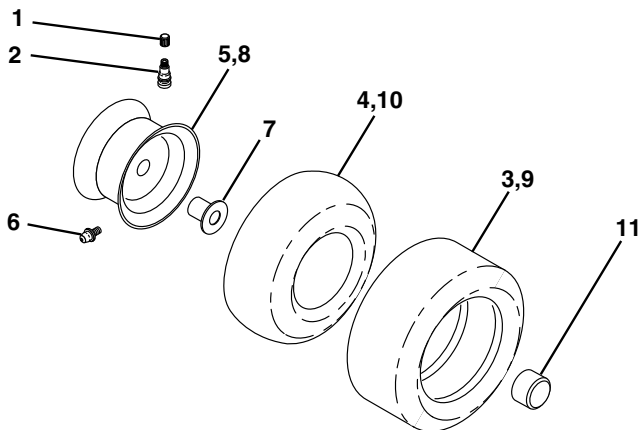

WHEELS & TIRES

KEY NO.	PART NO.	DESCRIPTION
1	59192	Cap Valve Tire
2	65139	Stem Valve
3	106222X	Tire F Ts 15 X 6 0 - 6 Service
4	59904	Tube Front (Service Item Only)
5	106732X427	Rim Asm 6"front White Service
6	278H	Fitting Grease (Front Wheel Only)
7	9040H	Bearing Flange (Front Wheel Only)
8	106108X427	Rim Asm 8"rear White Service
9	106268X	Tire R Ts 18x9.5-8 C Service
10	7152J	Tube Rear (Service Item Only)
11	104757X428	Cap Axle Blk 1 50 X 1 00
--	144334	Sealant, Tire (10 oz. Tube)

NOTE: All component dimensions given in U.S. inches
1 inch = 25.4 mm