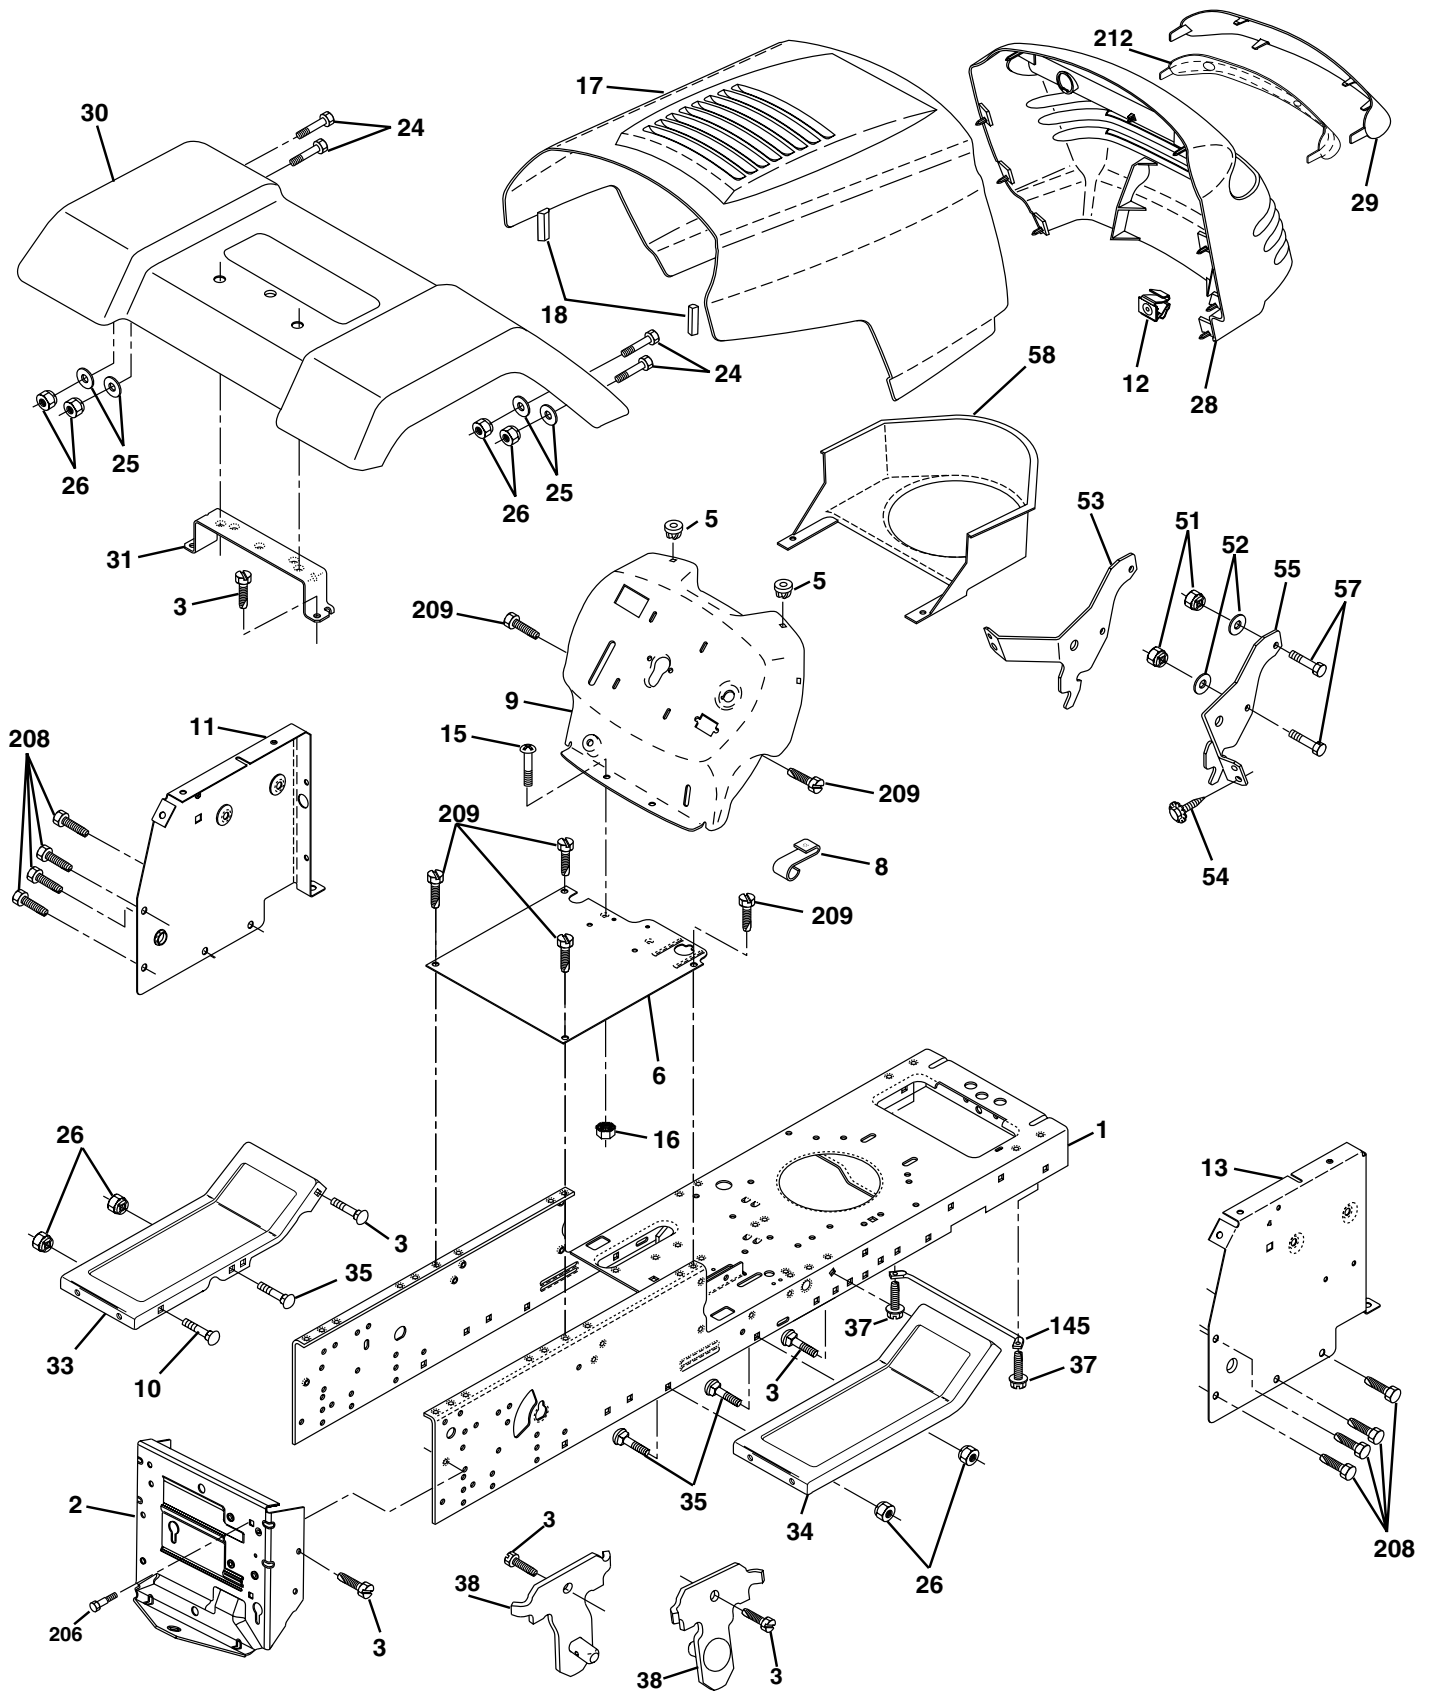

REPAIR PARTS

TRACTOR - - MODEL NUMBER WE14542L

CHASSIS AND ENCLOSURES

REPAIR PARTS

TRACTOR - - MODEL NUMBER WE14542L

CHASSIS AND ENCLOSURES

KEY NO.	PART NO.	DESCRIPTION
1	169831	Chassis
2	169061	Drawbar
3	17060612	Screw 3/8-16 x 3/4
5	155272	Bumper Hood/Dash
6	155924X012	Saddle Slkscr Flat Lt 6Sp
8	155138	Clip Retainer Slide-On
9	168347X011	Dash
10	72140608	Bolt RdHd Sqnk. 3/8-16 Unc x 1
11	155927	Panel Asm. Dash Lh
12	145660	Clip Tinnerman Grille P/L
13	172107X010	Panel Dash Rh
15	74180512	Screw Mach Trhd 5/16-18 Unc x 3/4
16	73510500	Nut Keps 5/16-18 Unc
17	159639X550	Hood
18	126938X	Bumper Hood
24	74780616	Bolt Fin Hex 3/8-16 Unc x 1 Gr. 5
25	19131312	Washer 13/32 x 13/16 x 12 Ga.
26	73800600	Nut Lock Hex w/Insert 3/8-16 UNC
28	140434	Grill/Lens Asm
29	140273X599	Lens Grille Private label
30	169465X550	Fender Asm
31	136619	Bracket Fender
33	105476X550	Footrest Lh
34	105475X550	Footrest Rh
35	72110606	Bolt RdHd Sht. Sqnk. 3/8-16 x 3/4
37	17490508	Screw Thdrol 5/16-18 x 1/2 Tyt
38	169834	Bracket Asm. Pivot Mower Rear
51	73800400	Nut Lock Hex W/Ins. 1/4-20
52	19091416	Washer 9/32 x 7/8 x 16 Ga.
53	144697	Bracket Grille LH
54	161464	Screw Hex Wshd 8-18 x 7/8
55	144696	Bracket, Grille RH
57	74780412	Bolt Fin Hex 1/4-20 x .75
58	150127	Air Duct Private Label
145	156524	Rod Pivot Chassis/Hood
206	170165	Bolt shoulder 5/16-18
208	17670608	Screw Thdrol 3/8-16 x 1/2
209	17000612	Screw Hex Wsh Thdrol 3/8-16
212	156229	Insert Lens Reflector
--	5479J	Plug Btn Blk

NOTE: All component dimensions given in U.S. inches
1 inch = 25.4 mm