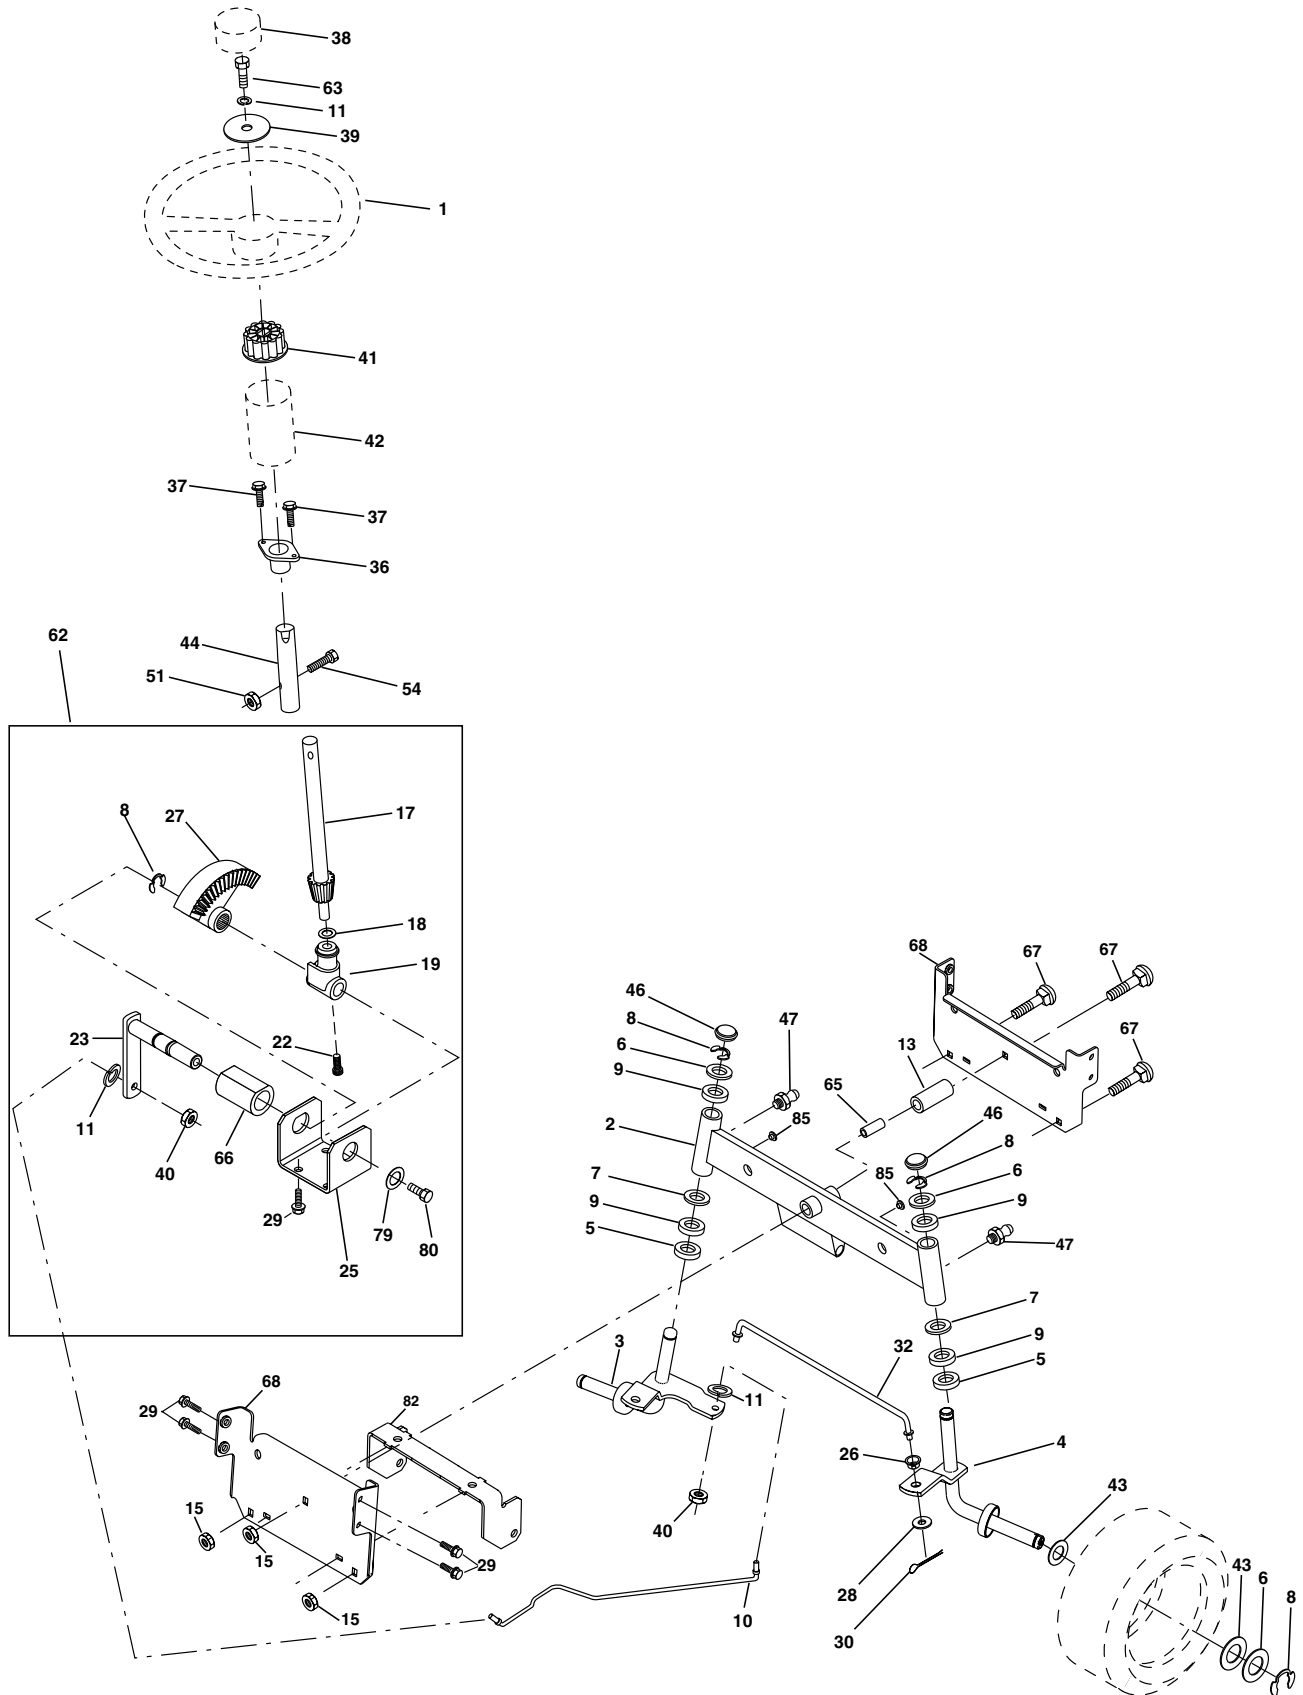

NOTE: All component dimensions given in U.S. inches
1 inch = 25.4 mm

REPAIR PARTS

TRACTOR - - MODEL NUMBER WE14542L

STEERING ASSEMBLY

REPAIR PARTS**TRACTOR - - MODEL NUMBER WE14542L****STEERING ASSEMBLY**

NOTE: All component dimensions given in U.S. inches
1 inch = 25.4 mm

REPAIR PARTS

TRACTOR - - MODEL NUMBER WE14542L

ENGINE

REPAIR PARTS

TRACTOR - - MODEL NUMBER WE14542L

ENGINE

KEY NO.	PART NO.	DESCRIPTION
1	170551	Control Throt /Ch 23.5 Lh Flag
2	17720410	Screw Hex Thd Cut 1/4-20x5/8 T
3	-----	Engine Briggs Model 287707 (Order Parts From Engine Manufacturer)
4	137352	Muffler Exhaust B&S Lt
13	165291	Gasket 1 313 Id Tin Plated
14	148456	Tube Drain Oil Easy
16	11050600	Washer Lock Ext Tooth 3/8
23	169837	Shield Browning/Debris Guard
29	137180	Arrestor Spark
31	109202X	Tank Fuel 1 25 Fr
32	140527	Cap Asm Fuel W/sym Vented
33	123487X	Clamp Hose Blk
37	137040	Line Fuel 20"
38	148315	Plug Drain Oil Easy
40	124028X	Bushing Snap Nyl Blk Fuel Line
44	17490412	Screw Hexwsh Thdrol 1/4-20x3/4
45	17000612	Screw Hex Wsh Thdrol 3/8-16
46	19091416	Washer 9/32 X 7/8 X 16ga
62	10040500	Washer Lock Hvy Hlcl Spr 5/16
72	71070512	Screw Hexhd Cap 5/16-18x3/4
78	17490620	Screw Thdrol 3/8-16x1-1/4 Tytt
81	73510400	Nut Keps Hex 1/4-20 Unc