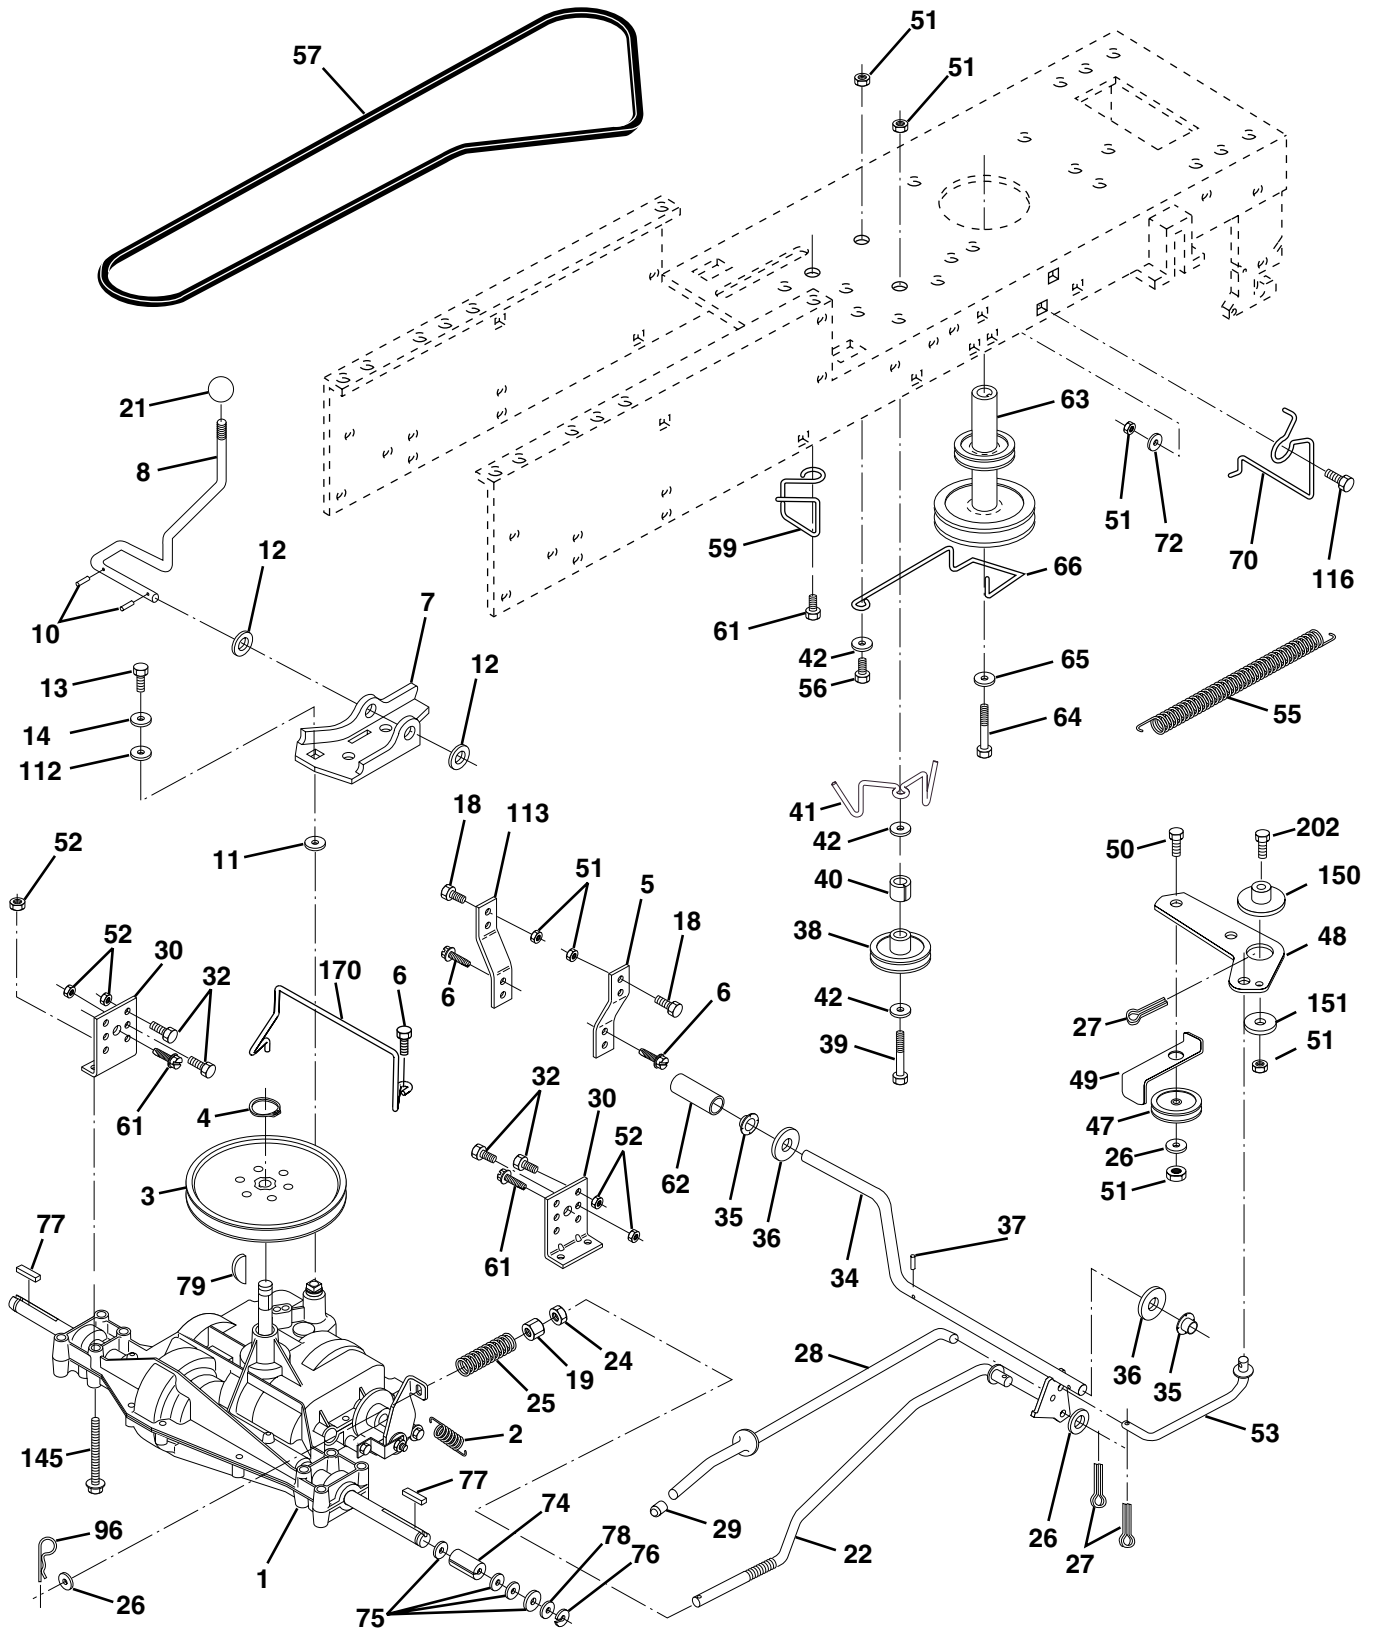

REPAIR PARTS

TRACTOR - - MODEL NUMBER WE14542L

DRIVE

REPAIR PARTS

TRACTOR - - MODEL NUMBER WE14542L

DRIVE

KEY NO.	PART NO.	DESCRIPTION	KEY NO.	PART NO.	DESCRIPTION
1	-----	Transaxle Peerless Model 206-545C (Order Parts From Transaxle Manufacturer)	47	127783	Pulley Idler V Groove Plastic
2	146682	Spring Extension Brake	48	154407	Bellcrank Clutch
3	123666X	Pulley Transaxle 18" tires	49	123205X	Retainer Belt Style Spring
4	12000028	Ring Retainer # 5100-62	50	74760624	Bolt
5	121520X	Strap Torque Rh Pnt Blk	51	73680600	Nut
6	17060512	Screw 5/16-18 X 3/4	52	73680500	Nut
7	162240	Bracket T/A Saddle Shift	53	105710X	Link Clutch 7 66
8	131679	Rod Shifter Black(dana)	55	105709X	Spring Return Clutch 6 75
10	76020416	Pin	56	74760620	Bolt
11	105701X	Washer Plate Shf 388 Sq Hole	57	130801	V-belt Ground Drive 95
12	19151216	Washer 15/32 X 3/4 X 16ga	59	169691	Keeper Belt Chassis Span Ctr.
13	74550412	Bolt 1/4-28 UNF Gr. 8 W/Patch	61	17060612	Screw 3/8-16x3/4
14	10040400	Washer	62	8883R	Cover Pedal Blk Round
18	74780616	Bolt Fin Hex 3/8-16 UNC x 1 Gr. 5	63	140186	Pulley Engine
19	73800600	Nut	64	71170764	Bolt, Hex 7/16-20 x 4 Grade 5
21	106933X	Knob Rd 1/2-13 Plstc Thds Blk	65	10040700	Washer, Lock, Hvy Hlcl Spring 7/16
22	130804	Rod Brake Lt	66	154778	Keeper Belt Engine Flproof
24	73350600	Nut	70	134683	Guide Belt Dr Mower Rh
25	106888X	Spring Rod Brake 2 00 Zinc	72	19132012	Washer 13/32 X 1-1/4 X 12 Ga
26	19131316	Washer	74	137057	Spacer Axle
27	76020412	Pin	75	121749X	Washer 25/32 X 1 1/4 X 16 Ga
28	145204	Rod Brake Parking Lt/Yt	76	12000001	E Ring
29	71673	Cap Parking Brake	77	123583X	Key Square 2 0 X 1845/ 1865
30	174973	Bracket Transmission	78	121748X	Washer 25/32 X 1 5/8 X 16ga
32	74760512	Bolt	79	2228M	Key Woodruff
34	155071	Shaft Asm Pedal Foot	96	4497H	Retainer Spring 1"
35	120183X	Bearing Nylon Blk 629 Id	112	19091210	Washer 9/32 X 3/4 X 10 Ga
36	19211616	Washer	113	127285X	Strap Torque Lh
37	1572H	Roll Pin	116	72110610	Bolt, Rdhd Sqnk 3/8-16 x 1.25
38	131494	Pulley Idler Flat	145	74490540	Bolt Hex Flghd 5/16-18 x Gr. 5
39	74760644	Bolt Fin Hex 3/8-16 Unc x 2-3/4	150	165850	Bushing Bellcrank
40	4470J	Spacer Split 395 X 59 Bzp	151	19133210	Washer 13/32 x 2 x 10 Ga.
41	165838	Keeper Belt Idler	170	173898	Keeper Belt
42	19131312	Washer 13/32 X 13/16 X 12 Ga	202	72110612	Bolt Carr. Sh. 3/8-16 x 1-1/2 Gr. 5

NOTE: All component dimensions given in U.S. inches
1 inch = 25.4 mm