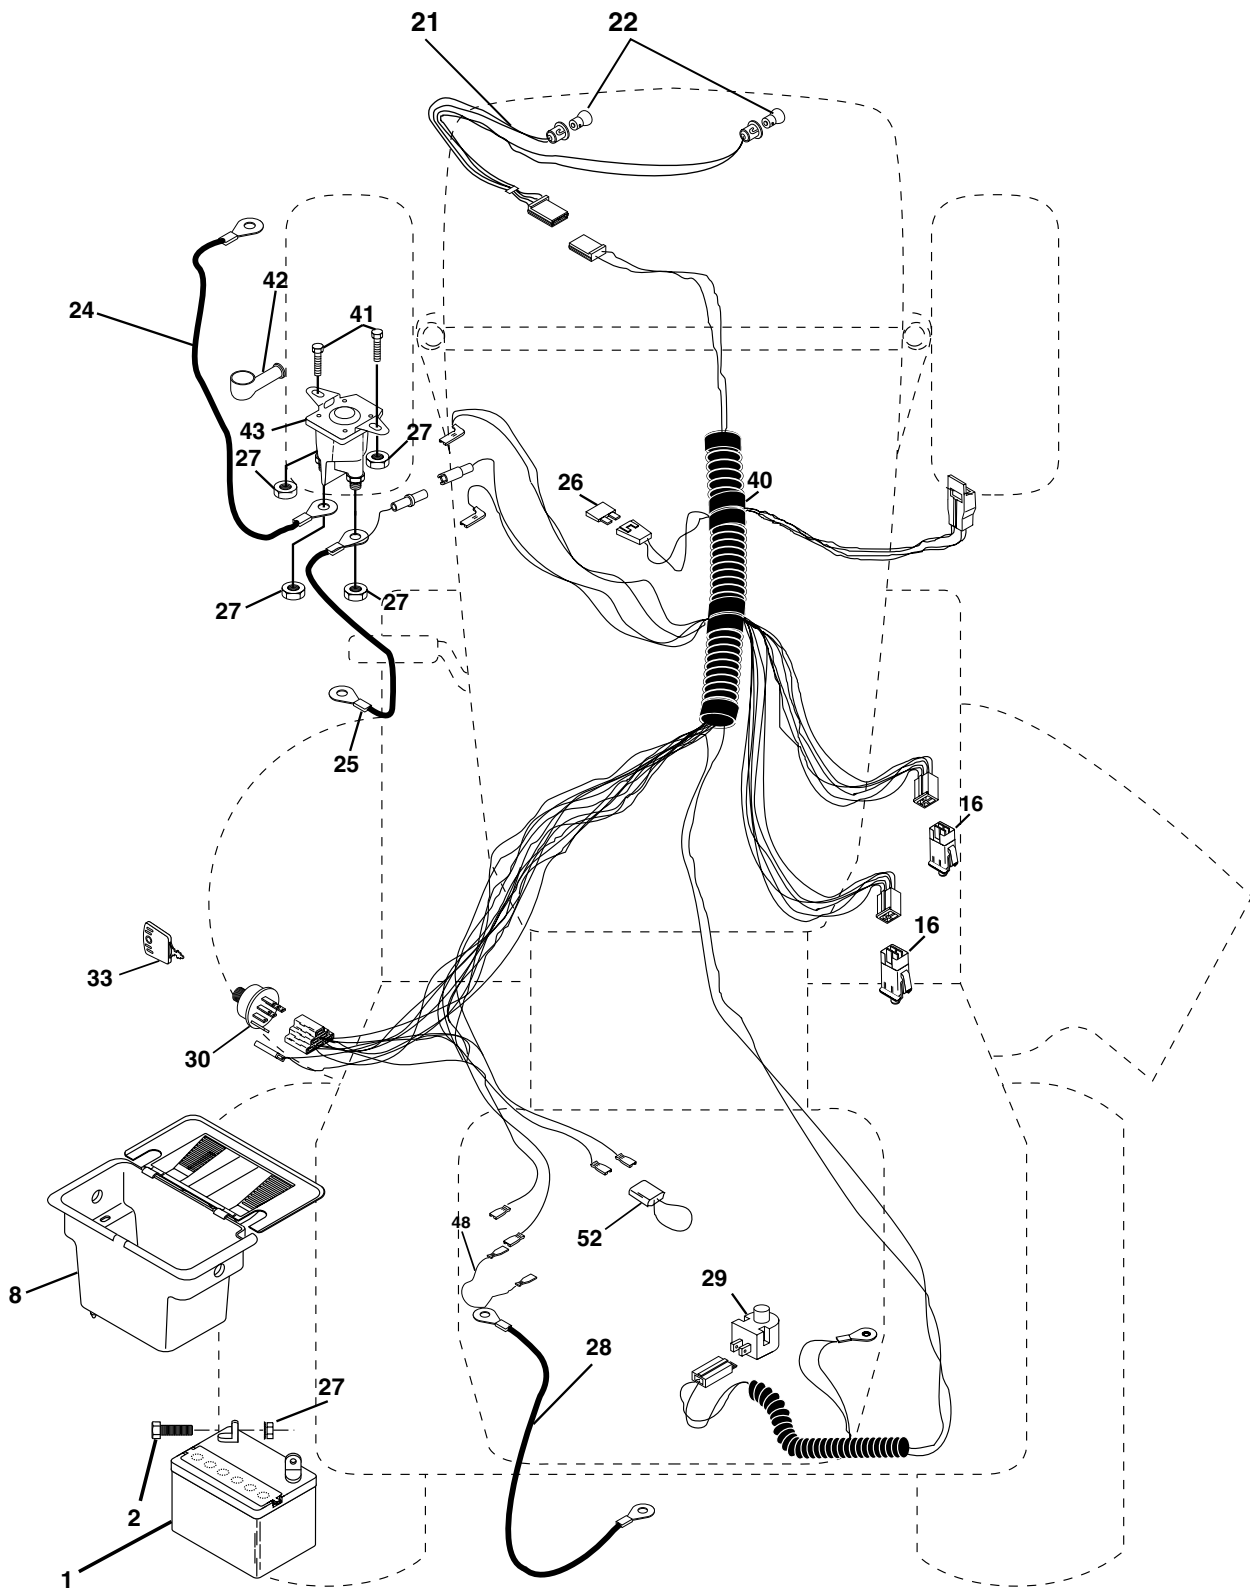

REPAIR PARTS

TRACTOR - - MODEL NUMBER WE14542L

SCHEMATIC

WIRING INSULATED CLIPS

NOTE: IF WIRING INSULATED CLIPS WERE REMOVED FOR SERVICING OF UNIT, THEY SHOULD BE REPLACED TO PROPERLY SECURE YOUR WIRING.

REPAIR PARTS

TRACTOR - - MODEL NUMBER WE14542L

ELECTRICAL

REPAIR PARTS

TRACTOR - - MODEL NUMBER WE14542L

ELECTRICAL

KEY NO.	PART NO.	DESCRIPTION
1	144925	Battery 12 Volt 25 Amp
2	74760412	Bolt Hex Hd 1/4-20unc X 3/4
8	156417	Case Battery
16	153664	Switch Interlock Push -In
21	166181	Harness Asm Light W/4152J
22	4152J	Bulb Light #1156
24	4799J	Cable Battery 6 Ga 11"red
25	146147	Cable Battery 6 Ga w/16 wire,red
26	175158	Fuse 20 AMP
27	73510400	Nut Keps Hex 1/4-20 unc
28	4207J	Cable Ground 6 Ga 12" black
29	121305X	Switch Plunger Nc Gray
30	175566	Switch Ign
33	140401	Key Ign
40	170217	Harness Ign
41	71110408	Bolt Blk Fin Hex 1/4-20 X 1/2
42	131563	Cover Terminal Red
43	175141	Solenoid
48	140844	Adaptor Ammeter Rectangular
52	141940	Protection Wire Loop

NOTE: All component dimensions given in U.S. inches
1 inch = 25.4 mm

REPAIR PARTS

TRACTOR - - MODEL NUMBER WE14542L

STEERING ASSEMBLY

REPAIR PARTS**TRACTOR - - MODEL NUMBER WE14542L****STEERING ASSEMBLY**

NOTE: All component dimensions given in U.S. inches
1 inch = 25.4 mm

REPAIR PARTS

TRACTOR - - MODEL NUMBER WE14542L

MOWER LIFT

REPAIR PARTS

TRACTOR - - MODEL NUMBER WE14542L

MOWER LIFT

KEY NO.	PART NO.	DESCRIPTION
1	159460	Wire Asm Inner/Sprg w/Plunger
2	159471	Shaft Asm Lift
3	105767X	Pin Groove
4	12000002	E Ring #5133-62
5	19211621	Washer 21/32 x 1 x 21 Ga.
6	120183X	Bearing Nylon
7	109413X	Grip Handle
8	124526X	Button Plunger
11	139865	Link Lift Lh
12	139866	Link Lift Rh
13	4939M	Retainer Spring
15	173288	Link Front
16	73350800	Nut Jam Hex 1/2-13 Unc
17	130171	Trunnion Blk Zinc
18	73800800	Nut Lock w/Wsh 1/2-13 Unc
19	139868	Arm Suspension Rear
20	163552	Retainer Spring
31	169865	Bearing Pvt Lift Tapered
32	73540600	Nut Crownlock 3/8-24