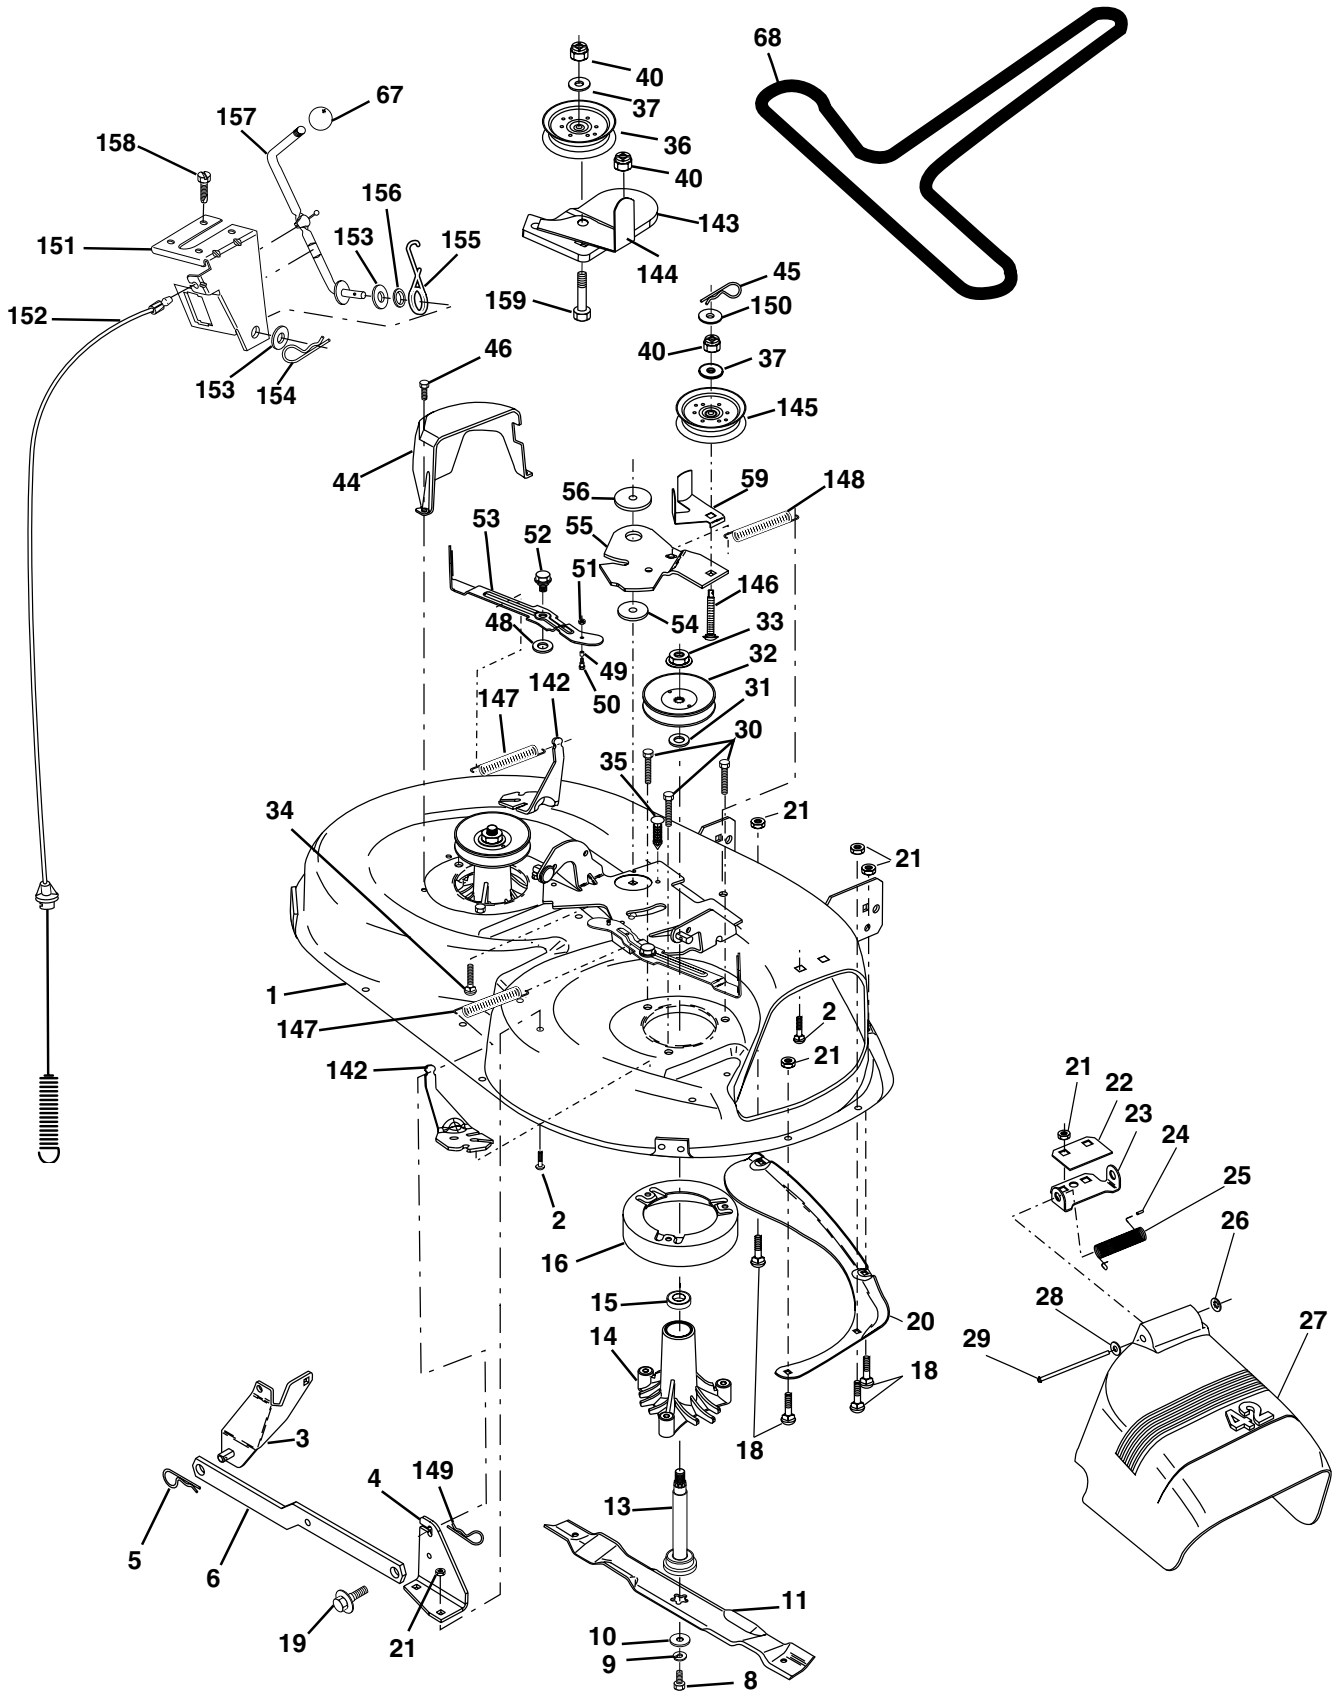

REPAIR PARTS

TRACTOR - - MODEL NUMBER WE14542L

MOWER DECK

REPAIR PARTS

TRACTOR - - MODEL NUMBER WE14542L

MOWER DECK

KEY NO.	PART NO.	DESCRIPTION	KEY NO.	PART NO.	DESCRIPTION
1	165892	Mower Deck Assembly, 42"	48	133944	Washer, Hardened
2	72140506	Bolt	49	174284	Roller Assembly, Cam Follower
3	138017	Bracket Asm Fr. Sway Bar 3/42	50	131340	Bolt, Shoulder #10-24 Grade 5
4	165460	Bracket Asm Deck 42" Sway Bar	51	69180	Locknut
5	4939M	Retainer Spring	52	139888	Bolt, Shoulder 5/16-18 UNC
6	130832	Arm, Suspension, Rear	53	131845	Arm Assembly, Pad, Brake
8	850857	Bolt 3/8-24 x 25 Grade 8 patched	54	133943	Washer, Hardened
9	10030600	Washer, Lock	55	155046	Arm, Idler
10	140296	Washer, Hardened	56	165723	Spacer, Retainer
11	138498	Blade	59	141043	Guard TUV Idler
12	129895	Bearing, Ball #6204	67	106932X	Knob
13	137645	Shaft Assembly, Mandrel, Vented	68	144959	V-Belt, 42" Mower
14	128774	Housing, Mandrel, Vented	142	165890	Arm Spring Brake Mower
15	110485X	Bearing, Ball, Mandrel	143	157109	Bracket Arm Idler 42"
16	140329	Stripper, Vented Mower Deck	144	158634	Keeper Belt 42" Clutch Cable
18	72140505	Bolt, Carriage 5/16-18 x 5/8	145	165888	Pulley Idler Flat
19	132827	Bolt, Shoulder	146	171977	Bolt Carriage Idler
20	159770	Baffle, Vortex	147	131335	Spring Extension
21	73680500	Nut	148	165898	Spring Return Idler
22	134753	Stiffener Bracket	149	169898	Retainer Spring Yellow
23	131267	Bracket, Deflector Mower 42"	150	19091216	Washer 9/32 x 3/4 x 16 Ga.
24	105304X	Cap, Sleeve 80 x 112 Blk Mower	151	169670	Bracket Clutch Cable
25	123713X	Spring, Torsion, Deflector 2 52	152	169676	Clutch Cable 42"
26	110452X	Nut, Push Phos & Oil	153	169674	Washer Flat 3/8" Type B
27	130968X428	Shield, Deflector 42" Blk	154	169675	Spring Retainer
28	19111016	Washer 11/32 x 5/8 x 16 Gauge	155	169671	Spring Retention LVR CLTCH CAB
29	131491	Rod, Hinge 42" 6 75 W/G	156	169672	Spacer Clutch Cable
30	157722	Screw Thdrol Washer Head	157	169669	Rod Clutch Cable 3/8"
31	129963	Washer, Spacer Mower Vented	158	17720410	Screw Hex Thd Cut 1/4-20 x 5/8
32	153535	Pulley, Mandrel	159	72140614	Bolt Rdhd Sqn 3/8-16 UNC x 1-3/4
33	137266	Nut, Toplock 9/16	--	130794	Mandrel Assembly (Includes Key Numbers 8-10, 12-15, 31 and 33)
34	72110614	Bolt	--	171639	Mower Deck, Complete (Standard Deck)
35	133835	Fastener, Christmas Tree			
36	131494	Pulley, Idler, Flat			
37	19131316	Washer 13/32 x 13/16 x 16 Gauge			
40	73680600	Nut			
44	140088	Guard, Mandrel, LH			
45	4497H	Retainer			
46	137729	Screw, Thdrol 1/4-20 x 5/8 T			

NOTE: All component dimensions given in U.S. inches
1 inch = 25.4 mm