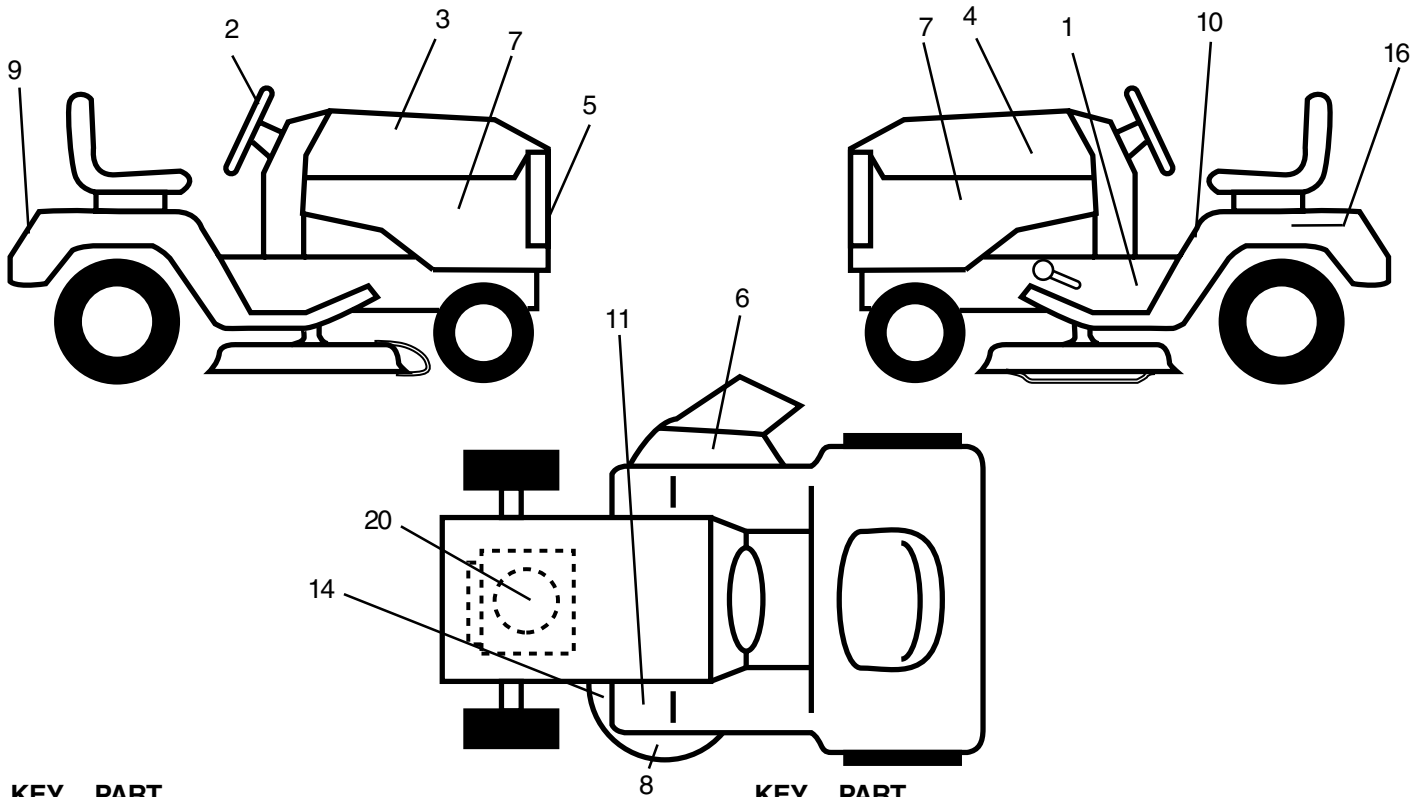

REPAIR PARTS

TRACTOR - - MODEL NUMBER WE14542L

DECALS

KEY NO.	PART NO.	DESCRIPTION
1	157163	Decal Instruction Operat English
2	162398	Decal Ins Strg Wh
3	162389	Decal Hood Rh
4	162390	Decal Hood Lh
5	162392	Decal Grille Logo
6	170563	Decal, Warning
7	162404	Decal Panel Side
8	162391	Decal Deck Grasseater
9	171448	Decal Fender Logo

KEY NO.	PART NO.	DESCRIPTION
10	157140	Decal Danger English
11	101892X	Decal Clutch/brake English
14	160396	Decal V-belt Schematic 42"
16	145005	Decal Battery Danger/Poison
20	176396	Decal HP Engine
--	138311	Decal Lift Handle
--	177117	Manual Owner's English
--	177119	Manual Owner's French