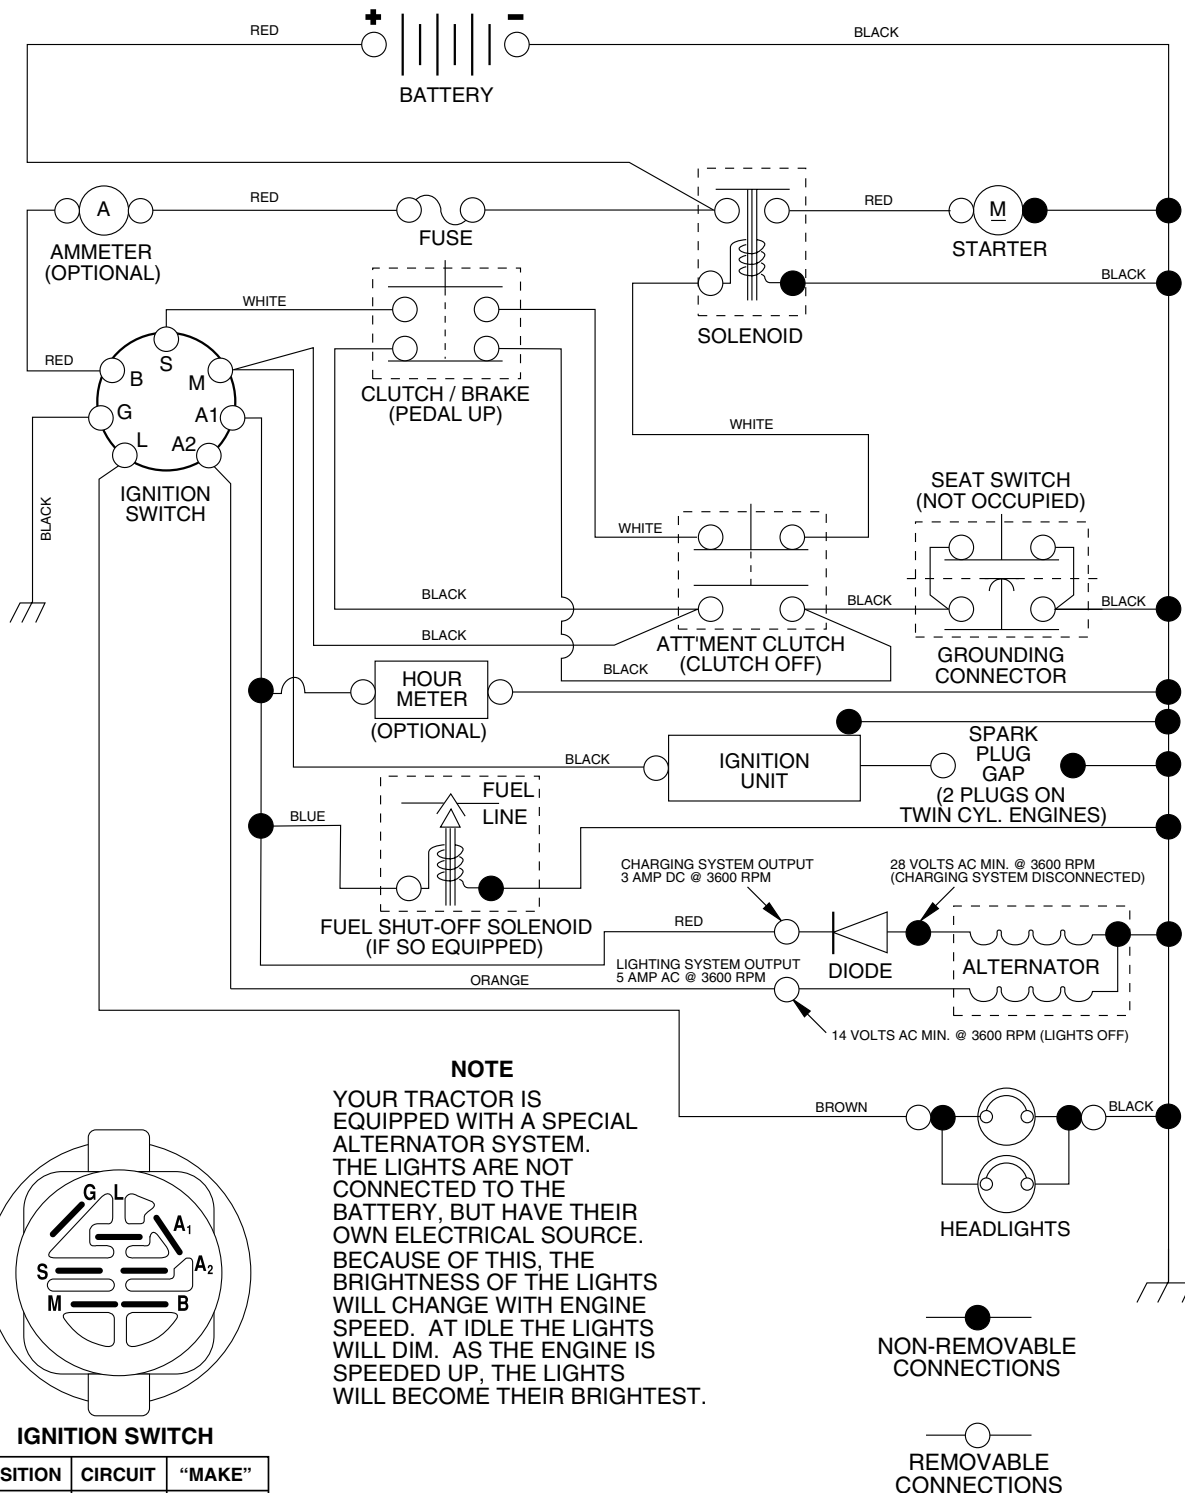

REPAIR PARTS

TRACTOR - - MODEL NUMBER WE14542L

SCHEMATIC

WIRING INSULATED CLIPS

NOTE: IF WIRING INSULATED CLIPS WERE REMOVED FOR SERVICING OF UNIT, THEY SHOULD BE REPLACED TO PROPERLY SECURE YOUR WIRING.