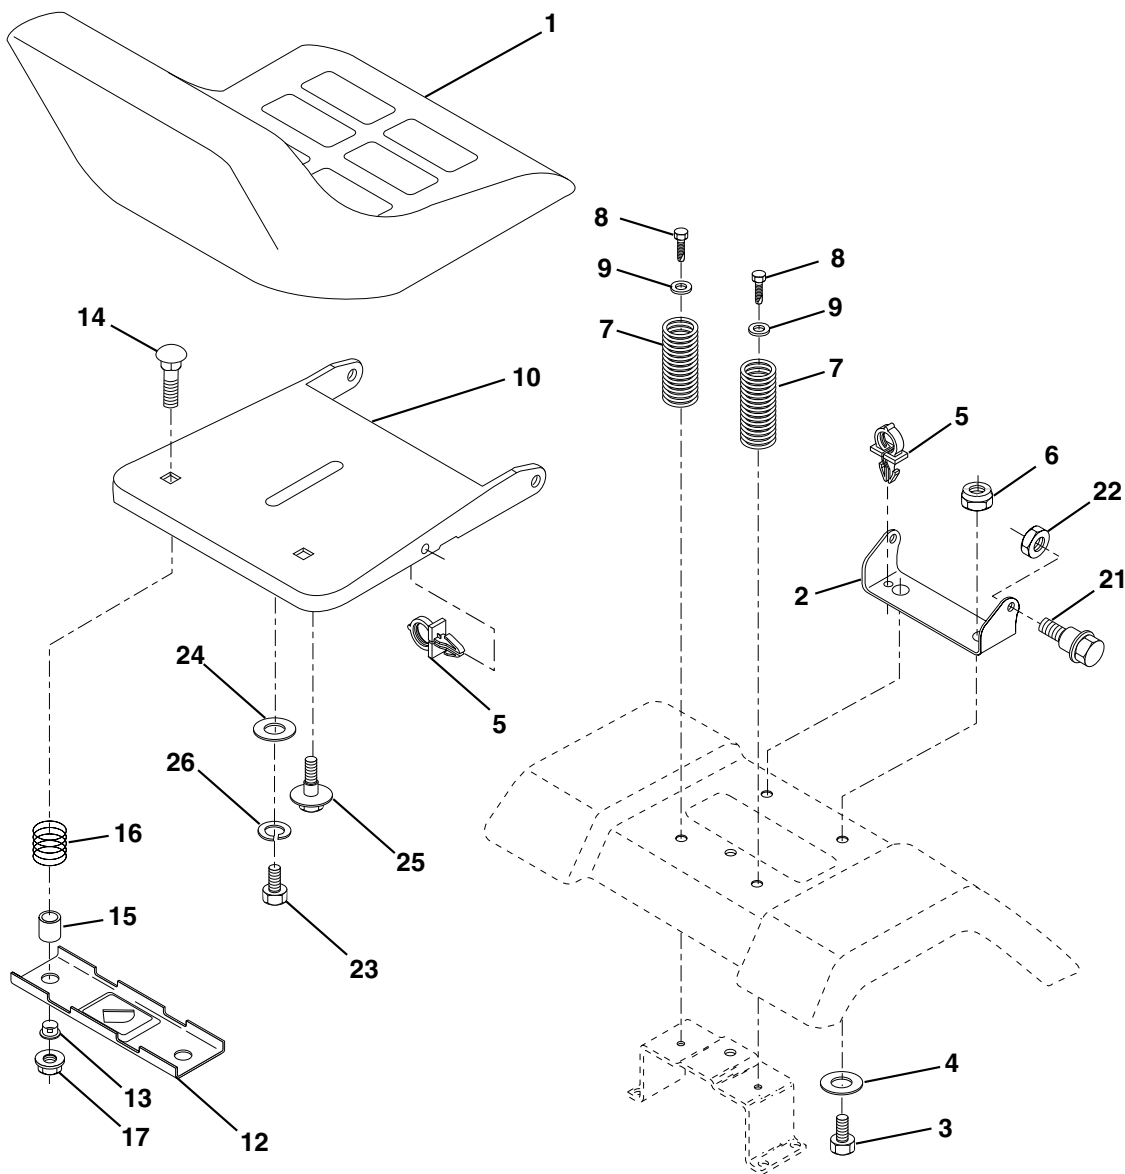

NOTE: All component dimensions given in U.S. inches
1 inch = 25.4 mm

REPAIR PARTS

TRACTOR - - MODEL NUMBER WE14542L

ENGINE

REPAIR PARTS

TRACTOR - - MODEL NUMBER WE14542L

ENGINE

KEY NO.	PART NO.	DESCRIPTION
1	170551	Control Throt /Ch 23.5 Lh Flag
2	17720410	Screw Hex Thd Cut 1/4-20x5/8 T
3	-----	Engine Briggs Model 287707 (Order Parts From Engine Manufacturer)
4	137352	Muffler Exhaust B&S Lt
13	165291	Gasket 1 313 Id Tin Plated
14	148456	Tube Drain Oil Easy
16	11050600	Washer Lock Ext Tooth 3/8
23	169837	Shield Browning/Debris Guard
29	137180	Arrestor Spark
31	109202X	Tank Fuel 1 25 Fr
32	140527	Cap Asm Fuel W/sym Vented
33	123487X	Clamp Hose Blk
37	137040	Line Fuel 20"
38	148315	Plug Drain Oil Easy
40	124028X	Bushing Snap Nyl Blk Fuel Line
44	17490412	Screw Hexwsh Thdrol 1/4-20x3/4
45	17000612	Screw Hex Wsh Thdrol 3/8-16
46	19091416	Washer 9/32 X 7/8 X 16ga
62	10040500	Washer Lock Hvy Hlcl Spr 5/16
72	71070512	Screw Hexhd Cap 5/16-18x3/4
78	17490620	Screw Thdrol 3/8-16x1-1/4 Tytt
81	73510400	Nut Keps Hex 1/4-20 Unc

NOTE: All component dimensions given in U.S. inches
1 inch = 25.4 mm

REPAIR PARTS

TRACTOR - - MODEL NUMBER WE14542L

SEAT ASSEMBLY

KEY NO.	PART NO.	DESCRIPTION
1	127427	Seat
2	140551	Bracket Pnt Pivot Seat (blk)
3	71110616	Bolt
4	19131610	Washer 13/32 x 1 x 10 Ga
5	145006	Clip Push-In Hinged
6	73800600	Nut
7	124181X	Spring Seat Cprsn 2 250 Blk Zi
8	17000616	Screw 3/8-16 x 1.5
9	19131614	Washer 13/32 x 1 x 14 Ga
10	174894	Pan Pnt Seat (blk)
12	121246X	Bracket Pnt Mounting Switch
13	121248X	Bushing Snap Blk Nyl 50 Id

KEY NO.	PART NO.	DESCRIPTION
14	72050412	Bolt Rdhd Sht Nk 1/4-20 x 1-1/2
15	134300	Spacer Split 28 x 96 Yel Zinc
16	121250X	Spring Cprsn 1 27 Blk Pnt
17	123976X	Nut Lock 1/4 Lge Flg Gr 5 Zinc
21	171852	Bolt Shoulder 5/16-18 Unc Blkz-2A
22	73800500	Nut
23	71110814	Bolt Hex Black
24	19171912	Washer 17/32 x 1-3/16 x 12 Ga
25	127018X	Bolt Shoulder 5/16-18 x 62
26	10040800	Lockwasher