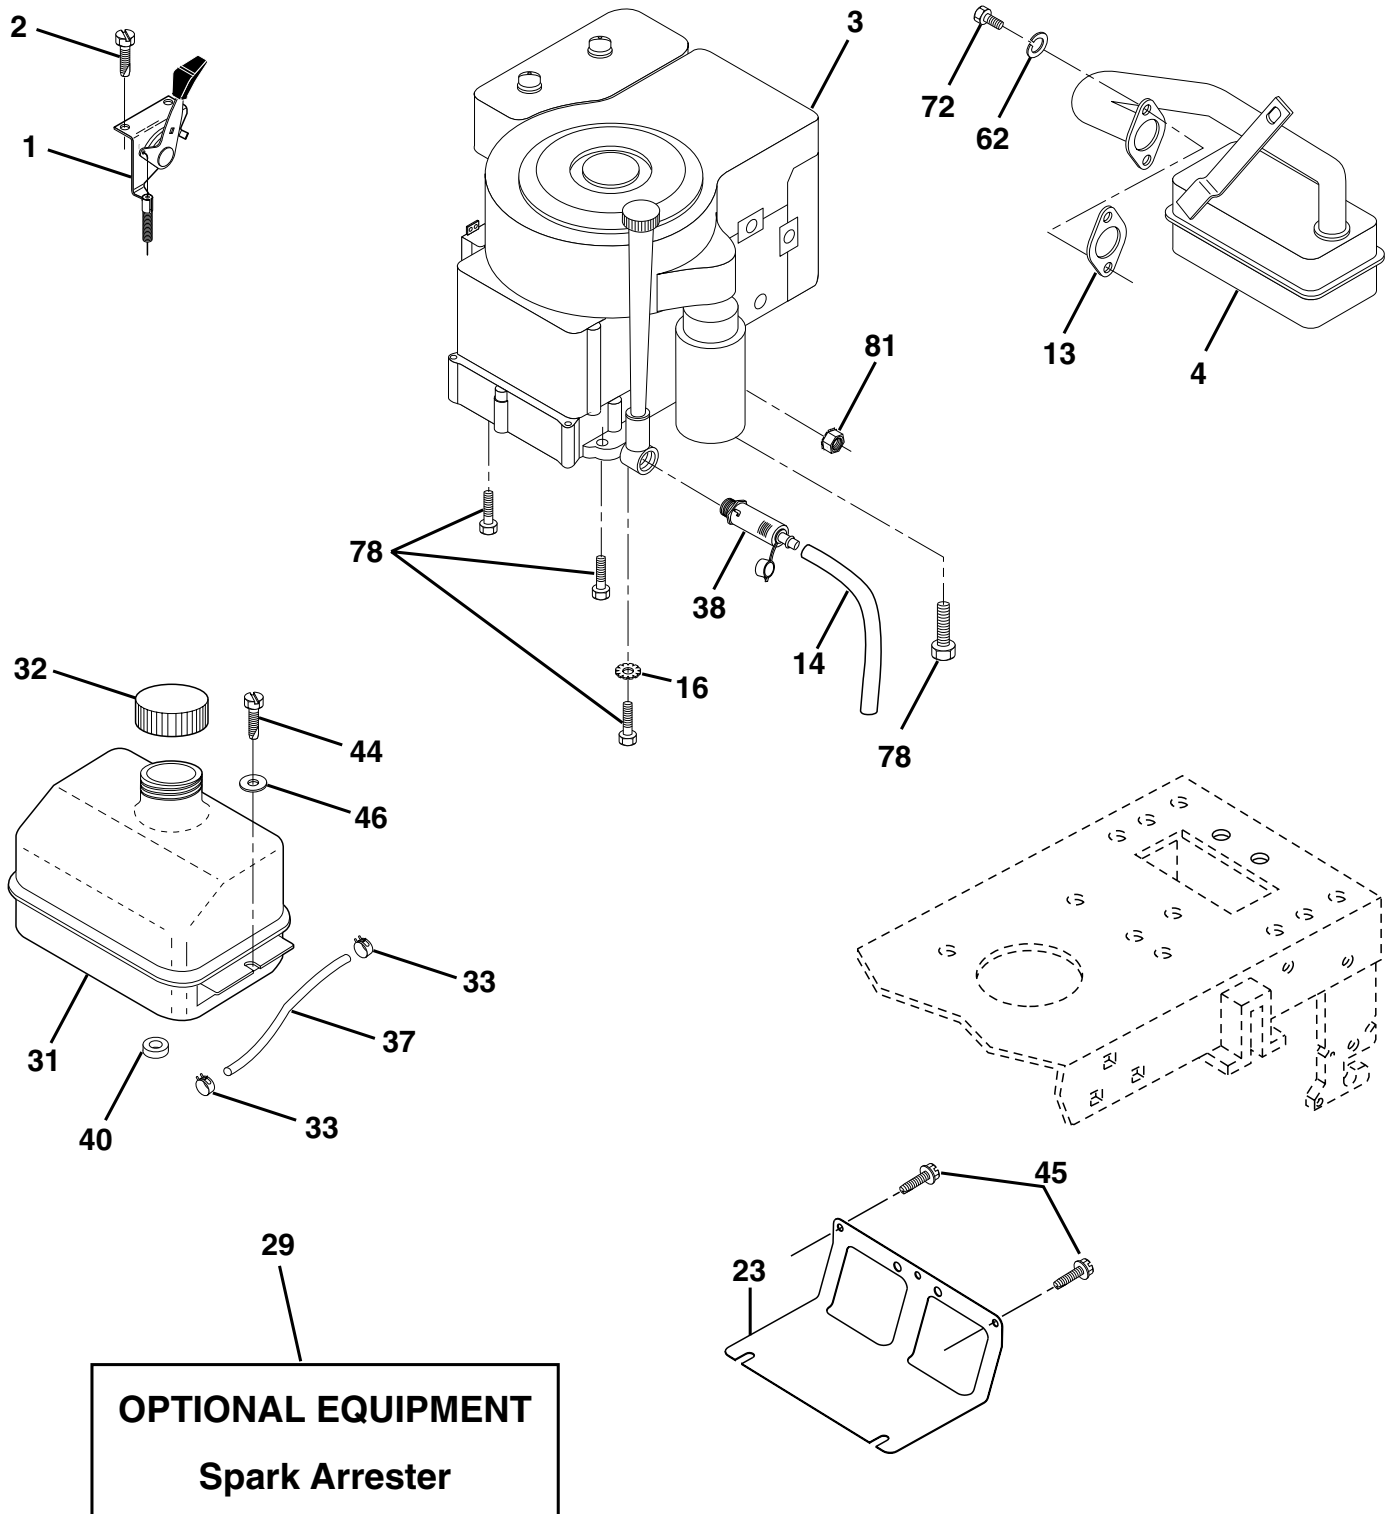

NOTE: All component dimensions given in U.S. inches
1 inch = 25.4 mm

REPAIR PARTS

TRACTOR - - MODEL NUMBER WE14542L

STEERING ASSEMBLY

REPAIR PARTS**TRACTOR - - MODEL NUMBER WE14542L****STEERING ASSEMBLY**

NOTE: All component dimensions given in U.S. inches
1 inch = 25.4 mm

REPAIR PARTS

TRACTOR - - MODEL NUMBER WE14542L

ENGINE

REPAIR PARTS

TRACTOR - - MODEL NUMBER WE14542L

ENGINE

KEY NO.	PART NO.	DESCRIPTION
1	170551	Control Throt /Ch 23.5 Lh Flag
2	17720410	Screw Hex Thd Cut 1/4-20x5/8 T
3	-----	Engine Briggs Model 287707 (Order Parts From Engine Manufacturer)
4	137352	Muffler Exhaust B&S Lt
13	165291	Gasket 1 313 Id Tin Plated
14	148456	Tube Drain Oil Easy
16	11050600	Washer Lock Ext Tooth 3/8
23	169837	Shield Browning/Debris Guard
29	137180	Arrestor Spark
31	109202X	Tank Fuel 1 25 Fr
32	140527	Cap Asm Fuel W/sym Vented
33	123487X	Clamp Hose Blk
37	137040	Line Fuel 20"
38	148315	Plug Drain Oil Easy
40	124028X	Bushing Snap Nyl Blk Fuel Line
44	17490412	Screw Hexwsh Thdrol 1/4-20x3/4
45	17000612	Screw Hex Wsh Thdrol 3/8-16
46	19091416	Washer 9/32 X 7/8 X 16ga
62	10040500	Washer Lock Hvy Hlcl Spr 5/16
72	71070512	Screw Hexhd Cap 5/16-18x3/4
78	17490620	Screw Thdrol 3/8-16x1-1/4 Tytt
81	73510400	Nut Keps Hex 1/4-20 Unc

NOTE: All component dimensions given in U.S. inches
1 inch = 25.4 mm

REPAIR PARTS

TRACTOR - - MODEL NUMBER WE14542L

SEAT ASSEMBLY

KEY NO.	PART NO.	DESCRIPTION
1	127427	Seat
2	140551	Bracket Pnt Pivot Seat (blk)
3	71110616	Bolt
4	19131610	Washer 13/32 x 1 x 10 Ga
5	145006	Clip Push-In Hinged
6	73800600	Nut
7	124181X	Spring Seat Cprsn 2 250 Blk Zi
8	17000616	Screw 3/8-16 x 1.5
9	19131614	Washer 13/32 x 1 x 14 Ga
10	174894	Pan Pnt Seat (blk)
12	121246X	Bracket Pnt Mounting Switch
13	121248X	Bushing Snap Blk Nyl 50 Id