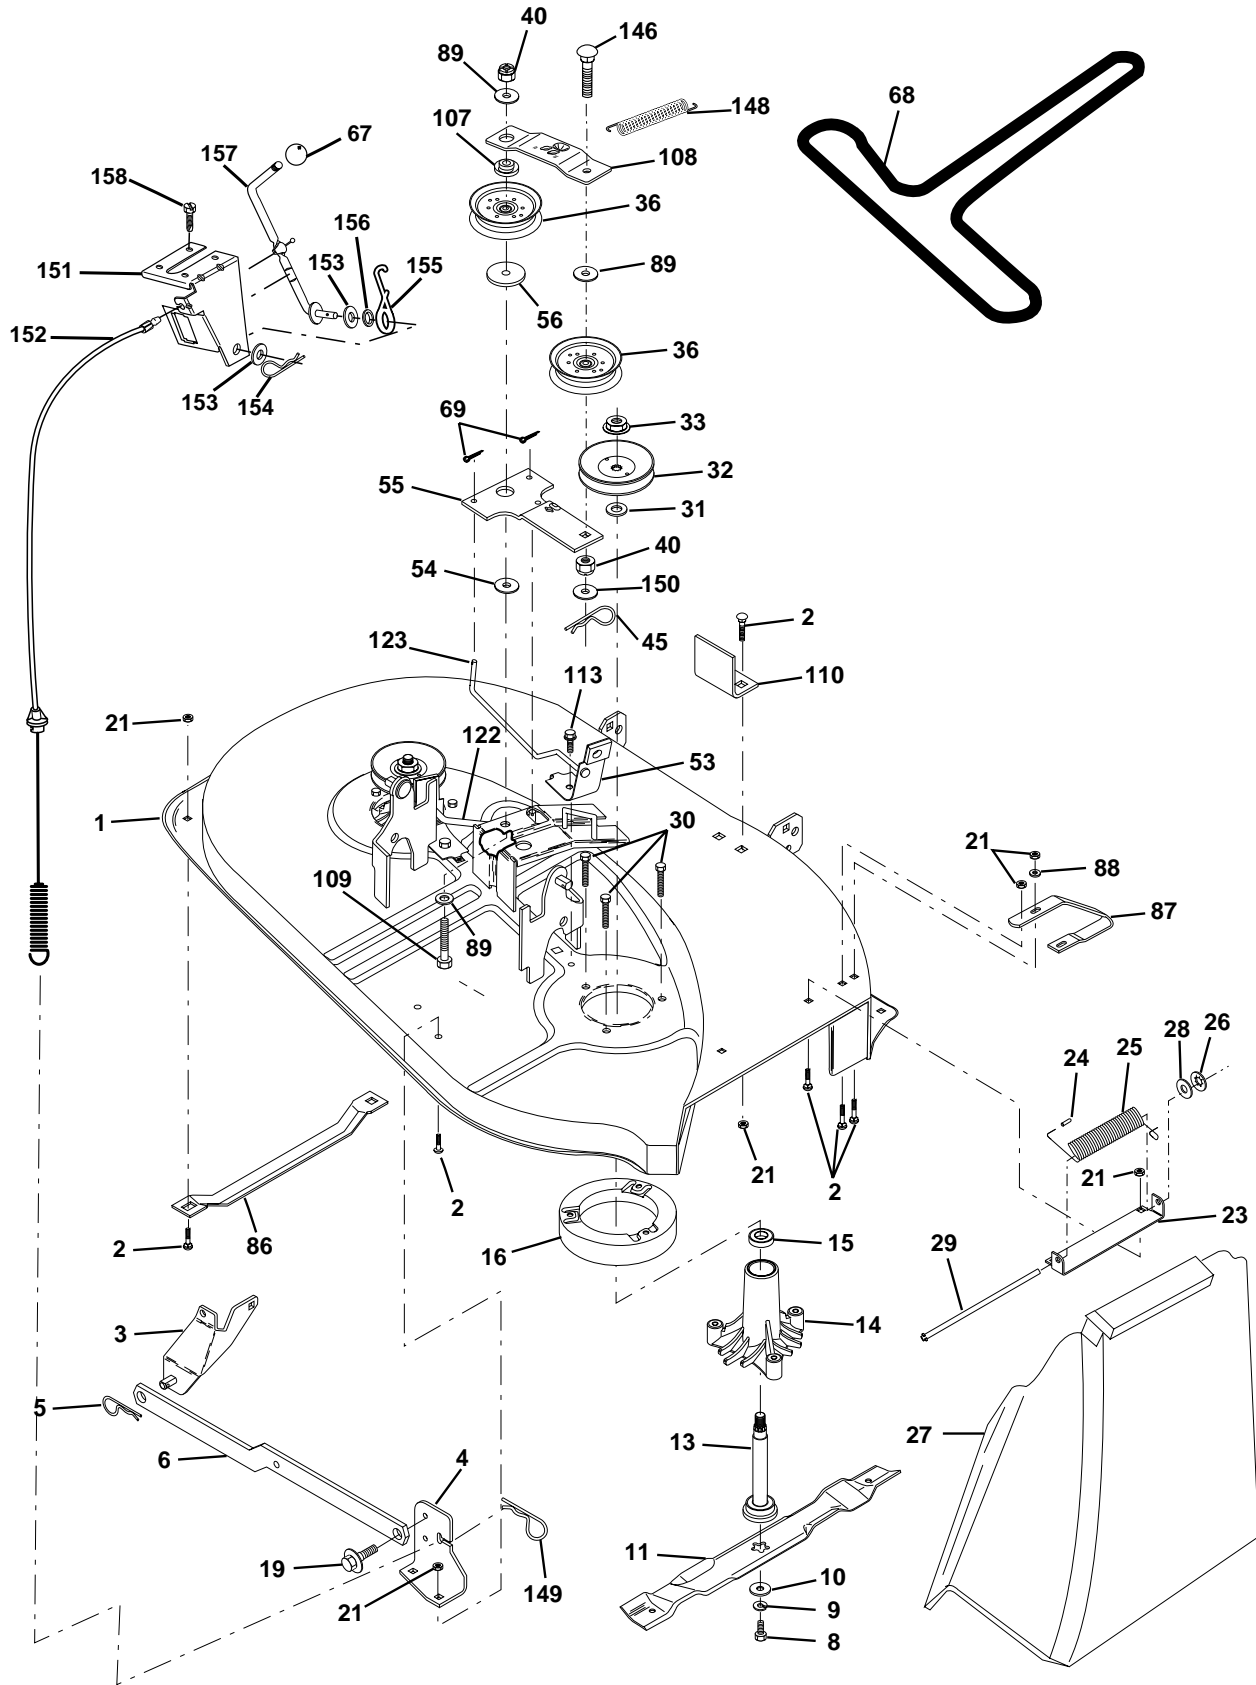

REPAIR PARTS

TRACTOR - - MODEL NUMBER WE13T38D

MOWER DECK

REPAIR PARTS

TRACTOR - - MODEL NUMBER WE13T38D

MOWER DECK

KEY NO.	PART NO.	DESCRIPTION	KEY NO.	PART NO.	DESCRIPTION
1	170280	Mower Housing Assembly	55	133840	Idler Arm Assembly
2	72140506	Bolt Carriage 5/16-18 x 3/4	56	165723	Spacer, Retainer
3	138017	Bracket Asm Fr. Sway Bar	67	106932X	Knob
4	169970	Bracket Deck Sway Bar 38"/42"	68	144200	V-Belt, 42" Mower
5	4939M	Retainer Spring	69	76020312	Pin, Cotter 3/32 x 3/4
6	130832	Arm, Suspension, Rear	86	7631J	Runner, LH
8	850857	Bolt 3/8-24 x 1.25 Grade 8	87	128772	Runner, RH
9	10030600	Washer, Lock 3/8	88	19111216	Washer 11/32 x 3/4 x 16 Ga
10	140296	Washer, Hardened	89	19131612	Washer 13/32 x 1 x 12 Ga.
11	138497	Blade Mower	107	133502	Spacer Retainer
13	137645	Shaft Assembly, Mandrel, Vented (Includes Key Number 6)	108	133503	Stiffener, Idler Arm
14	128774	Housing, Mandrel, Vented	109	74760640	Bolt, Hex Hd 3/8-16 x 2-1/2
15	110485X	Bearing, Ball, Mandrel	110	142587	Upstop Deck Front 38"
16	174493	Stripper, Mower Deck	113	17060512	Screw 5/16-1/ x 3/4
19	132827	Bolt, Shoulder	122	131289	Rod, Brake LH
21	73680500	Nut	123	169971	Rod, Brake RH
23	137607	Bracket, Mower Deflector	146	165891	Bolt Carriage Idler
24	105304X	Cap, Sleeve	148	169022	Spring Return Idler
25	123713X	Spring, Torsion, Deflector	149	165898	Retainer Spring Yellow
26	110452X	Nut, Push	150	19091216	Washer 9/32 x 3/4 x 16 Ga.
27	106736X428	Shield, Deflector	151	169670	Bracket Clutch Cable
28	19111016	Washer 11/32 x 5/8 x 16 Gauge	152	172758	Clutch Cable 38"/46"
29	106735X	Rod, Hinge	153	169674	Washer Flat 3/8" Type B
30	157722	Screw Thdrol. Washer Head	154	169675	Spring Retainer
31	129963	Washer, Spacer	155	169671	Spring Retention LVR CLTCH CAB
32	153532	Pulley, Mandrel	156	169672	Spacer Clutch Cable
33	137266	Nut, Toplock 9/16	157	169669	Rod Clutch Cable 3/8"
36	131494	Pulley, Idler, Flat	158	17720410	Screw Hex Thd Cut 1/4-20 x 5/8
40	73680600	Nut, Crownlock 3/8-16 Unc	--	130794	Mandrel Assembly (Includes Key Numbers 13-15, 17-19, 31 and 33)
45	4497H	Retainer	--	170317	Mower Deck, Complete
53	130840	Brake Assembly			
54	133943	Washer, Hardened			

NOTE: All component dimensions given in U.S. inches
1 inch = 25.4 mm