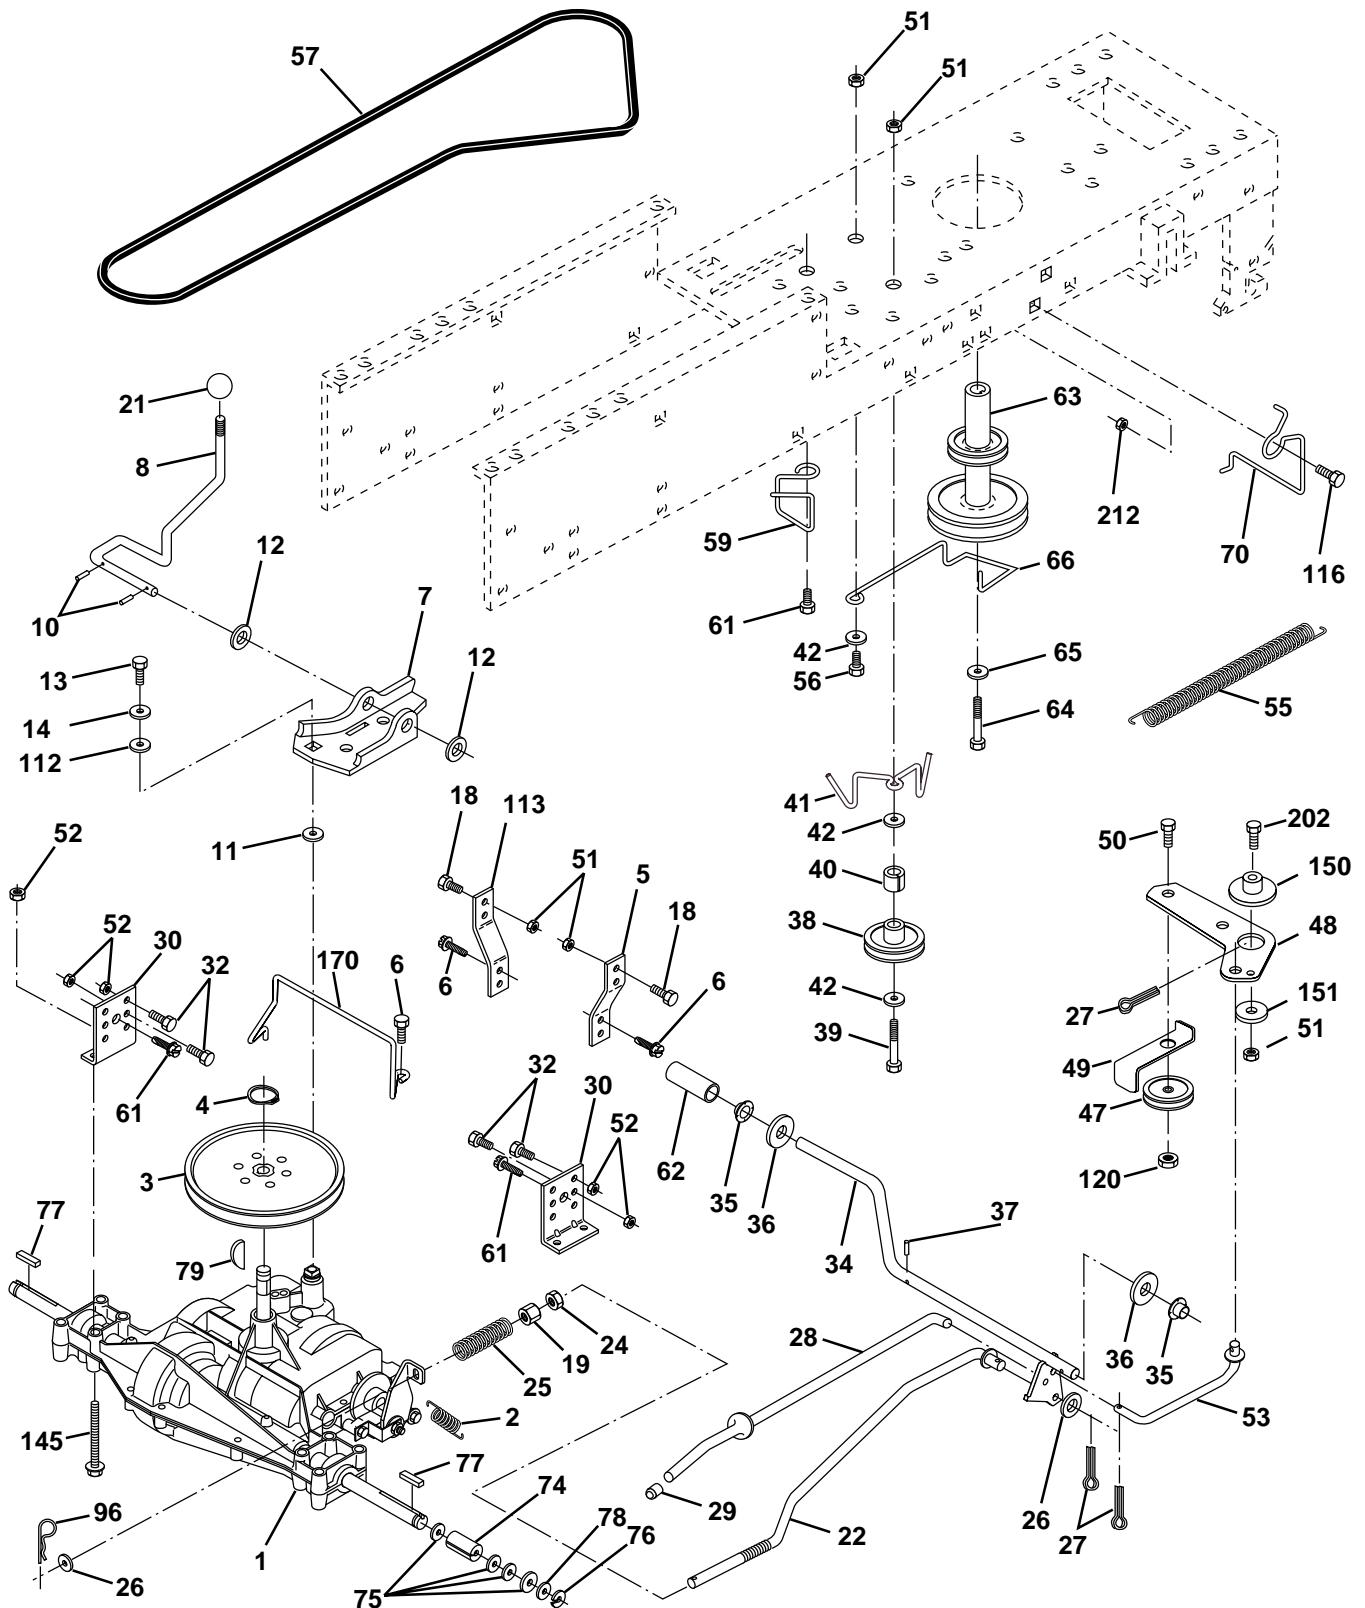

REPAIR PARTS

TRACTOR - - MODEL NUMBER WE13T38D

DRIVE

REPAIR PARTS

TRACTOR - - MODEL NUMBER WE13T38D

DRIVE

KEY NO.	PART NO.	DESCRIPTION	KEY NO.	PART NO.	DESCRIPTION
1	-----	Transaxle Peerless Model 205-544c (Order parts from transaxle manufacturer)	47	127783	Pulley Idler V Groove Plastic
2	146682	Spring Return Brake	48	154407	Bellcrank Clutch Grnd Drv STL
3	123666X	Pulley Transaxle 18"tires	49	123205X	Retainer Belt Style Spring
4	12000028	Ring Retainer #5100-62	50	74760624	Bolt Hex Hd 3/8-16unc X 1-1/2
5	121520X	Strap Torque 30 Degrees RH	51	73680600	Nut Crownlock 3/8-16 Unc
6	17060512	Screw 5/16-18 x 3/4	52	73680500	Nut Crownlock 5/16-18 unc
7	162240	Plate Rod Shift T/a	53	105710X	Link Clutch 7 66
8	131679	Rod Shifter Blk	55	105709X	Spring Return Clutch 6 75
10	76020416	Pin Cotter 1/8 X 1 Cad	56	74760620	Bolt Fin Hex 3/8 X 16 x 1-1/4
11	105701X	Washer Plate Shf 388 Sq Hole	57	130801	V-Belt Ground Drive 95
12	19151216	Washer 15/32 X 3/4 X 16 Ga	59	169691	Keeper Belt Chassis Span Ctr
13	74550412	Bolt 1/4-28 unf Gr. 8 w/Patch	61	17060612	Screw 3/8-16 x 3/4
14	10040400	Washer Lock Hvy Helical 1/4	62	8883R	Cover Pedal Blk Round
18	74780616	Bolt Fin Hex 3/8-16unc X 1 Gr. 5	63	140186	Engine Pulley LT/YT
19	73800600	Nut lock Hex w/lns 3/8-16 Unc	64	71170764	Bolt Hex 7/16-20x4 Gr 5
21	106933X	Knob Rd 1/2-13 Plstc Thds Blk	65	10040700	Washer Lock Hvy Hlcl Spr 7/16
22	130804	Rod Brake LT	66	154778	Keeper Belt Engine
24	73350600	Nut Hex Jam 3/8-16 Unc	70	134683	Guide Belt Mower Drive RH
25	106888X	Spring Rod Brake 2 00 Zinc	74	137057	Spacer Axle
26	19131316	Washer 13/32 X 13/16 X 16 Ga	75	121749X	Washer 25/32 X 1 1/4 X 16 Ga
27	76020412	Pin Cotter 1/8 X 3/4 Cad	76	12000001	E-ring #5133-75
28	145204	Rod Brake Parking LT/YT	77	123583X	Key Square 2 0 X 1845/ 1865
29	71673	Cap Brake Parking Black	78	121748X	Washer 25/32 X 1-5/8 X 16 Ga
30	174973	Bracket Transmission	79	2228M	Key Woodruff
32	74760512	Bolt Fin Hex 5/16-18 x 3/4	96	4497H	Retainer Spring 1"
34	155071	Shaft Asm Pedal Foot	112	19091210	Washer 9/32 X 3/4 X 10 Ga
35	120183X	Bearing Nylon Blk 629 Id	113	127285X	Strap Torque 90 Degrees LH
36	19211616	Washer 21/32 X 1 X 16 Ga	116	72140608	Bolt Rdhd Sq Neck 3/8-16 x 1
37	1572H	Pin Roll 3/16 X 1"	120	73900600	Nut Lock Flg. 3/8-16
38	131494	Pulley Idler Flat	145	74490540	Bolt Hex Flg.Hd. 5/16-18 x Gr.5
39	74760644	Bolt Fin Hex 3/8-16 x 2-3/4	150	165850	Bushing Bellcrank
40	4470J	Spacer Split 395 X 59 Bzp	151	19133210	Washer 13/32 x 2 x 10 Ga.
41	165838	Keeper Belt Idler	170	173898	Keeper, Belt Transaxle Gear
42	19131312	Washer 13/32 X 13/16 X 12 Ga	202	72110612	Bolt Carr Sh 3/8-16 x 1-1/2 Gr.5
			212	145212	Nut Hex Flg. Lock

NOTE: All component dimensions given in U.S. inches
1 inch = 25.4 mm