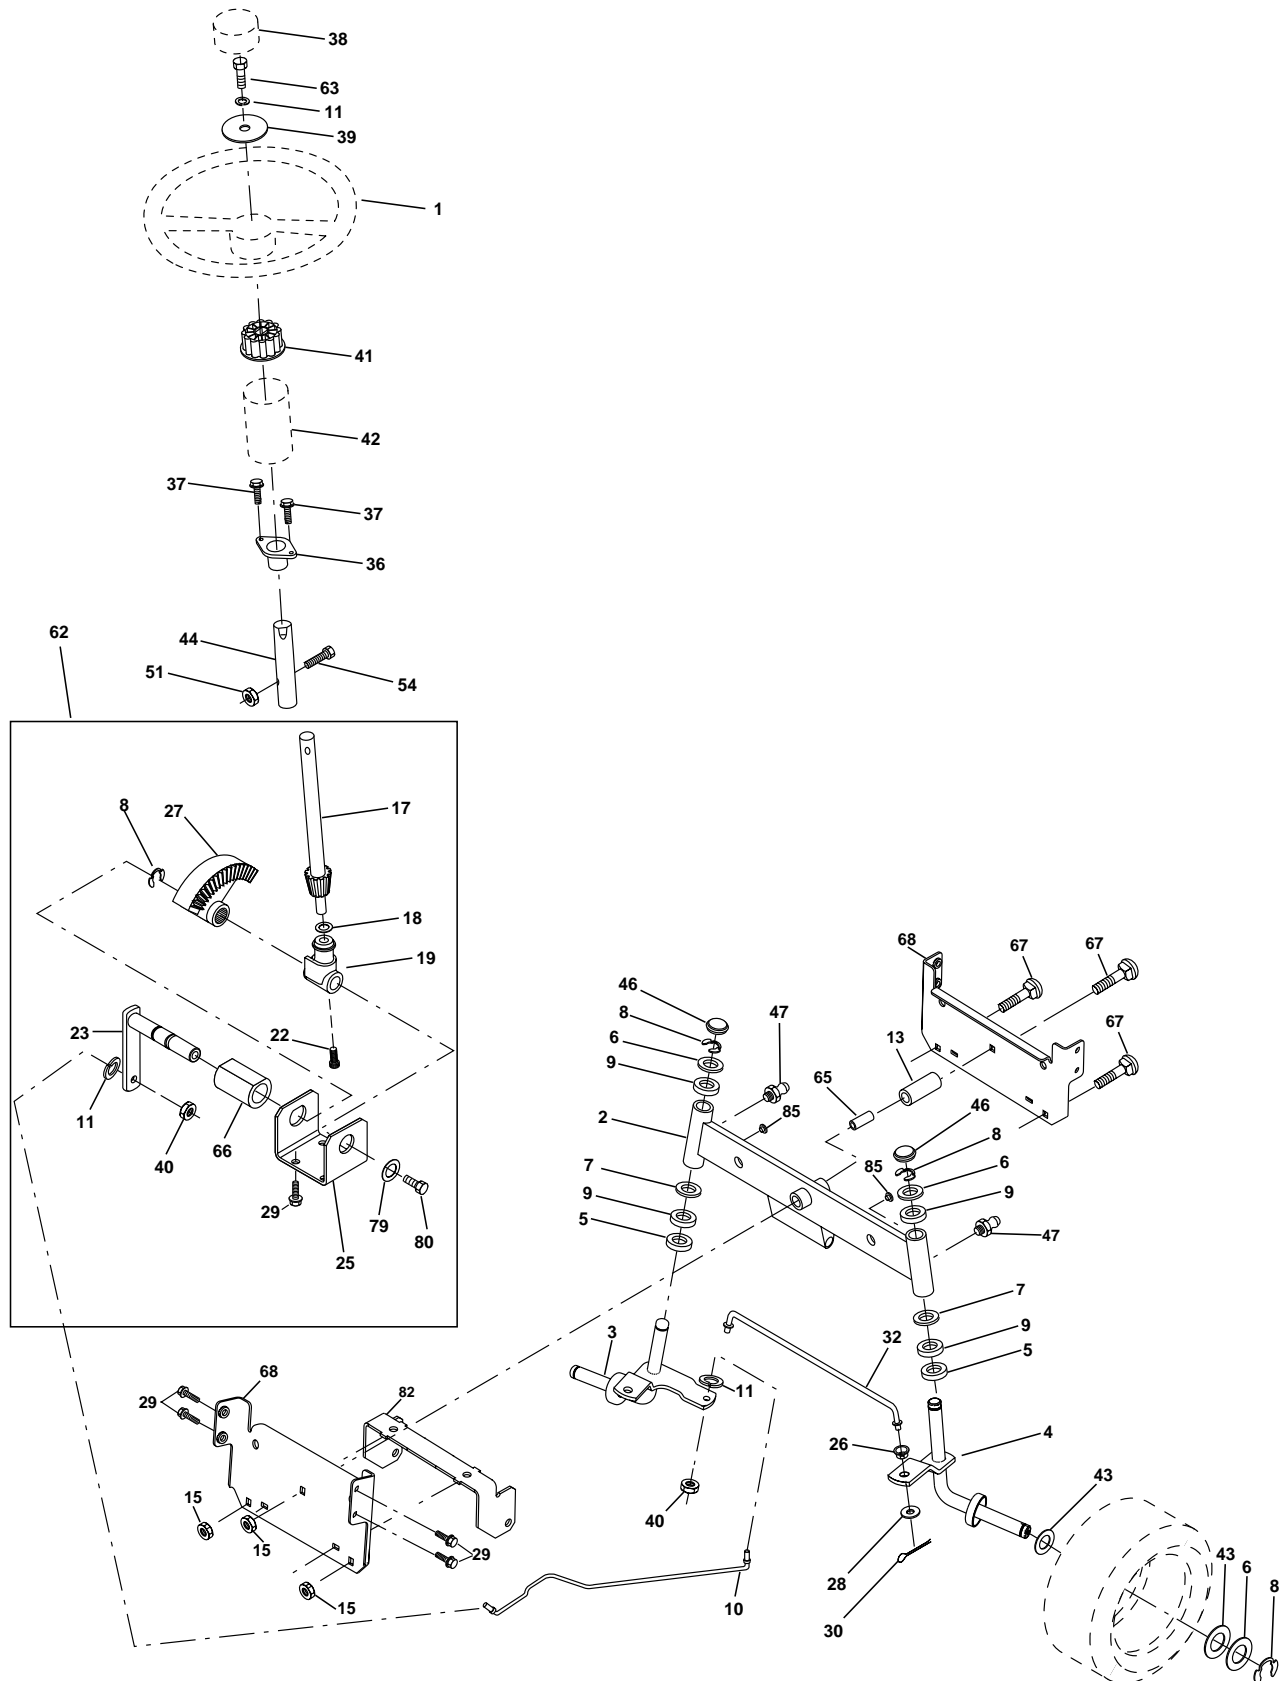

REPAIR PARTS

TRACTOR - - MODEL NUMBER WE13T38D

STEERING

REPAIR PARTS

TRACTOR - - MODEL NUMBER WE13T38D

STEERING

KEY NO.	PART NO.	DESCRIPTION
1	140044X428	Wheel Steering Ayp/P/L Blk
2	154427	Axle Asm
3	156483	Spindle Asm LH
4	157473	Spindle Asm RH
5	6266H	Bearing Race Thrust Harden
6	121748X	Washer 25/32 X 1-5/8 X 16 Ga
7	19272016	Washer 27/32 X 1-1/4 X 16 Ga
8	12000029	Ring Klip #t5304-75
9	3366R	Bearing Col Strg Blk
10	169832	Link Drag
11	10040600	Washer Lock Hvy Hlcl Spr 3/8
13	136518	Spacer earing Axle Front
15	145212	Hexflange Lock
17	156546	Shaft Asm Strg
18	57079	Washer Thrust 515x 750x 033
19	160395	Support Shaft
22	165857	Screw Hex Wsh Hd Torx
23	165851	Shaft Asm Pittman
25	154406	Bracket Steering
26	126847X	Bushing Link Drag Blk LR
27	136874	Gear Sector
28	19131416	Washer 13/32 X 7/8 X 16 Ga
29	17060612	Screw 3/8-16 x 3/4
30	76020412	Pin Cotter 1/8 X 3/4 Cad
32	130465	Rod Tie Wire Form 19 75 Mech
36	155099	Bushing Strg 5/8 Id Dash
37	152927	Screw
38	140045X428	Cap Wheel Steer Ayp
39	19133812	Washer 13/32 x 2-3/8 x 12 Ga.
40	7810H	Nut Lock Center 3/8-24un
41	100711L	Adaptor Wheel Strg
42	145054X428	Boot Dash Mtl Steering Blk
43	121749X	Washer 25/32 X 1 1/4 X 16 Ga
44	153720	Extension Steering
46	121232X	Cap Spindle Fr Top Blk
47	6855M	Fitting Grease
51	73800500	Nut Lock Hex W/Ins 5/16-18
54	74780520	Bolt Fin Hex 3/8-16unc x 1-1/4
62	167902	Kit Steering Assembly Service
63	74780616	Bolt Fin Hex 3/8-16unc x 1 Gr.5
65	160367	Spacer Brace Axle
66	154404	Bearing Arm Pittman
67	72140618	Bolt Fin Hex 5/8-11 unc x 2-3/4
68	169827	Brace Axle
79	19132012	Washer 13/32 x 1 1/4 x 12 Ga.
80	74950612	Bolt Hex 3/8-16 x 3/4
82	169835	Bracket Susp Chassis Front
85	133835	Fastener Christmas Tree

NOTE: All component dimensions given in U.S. inches
1 inch = 25.4 mm.