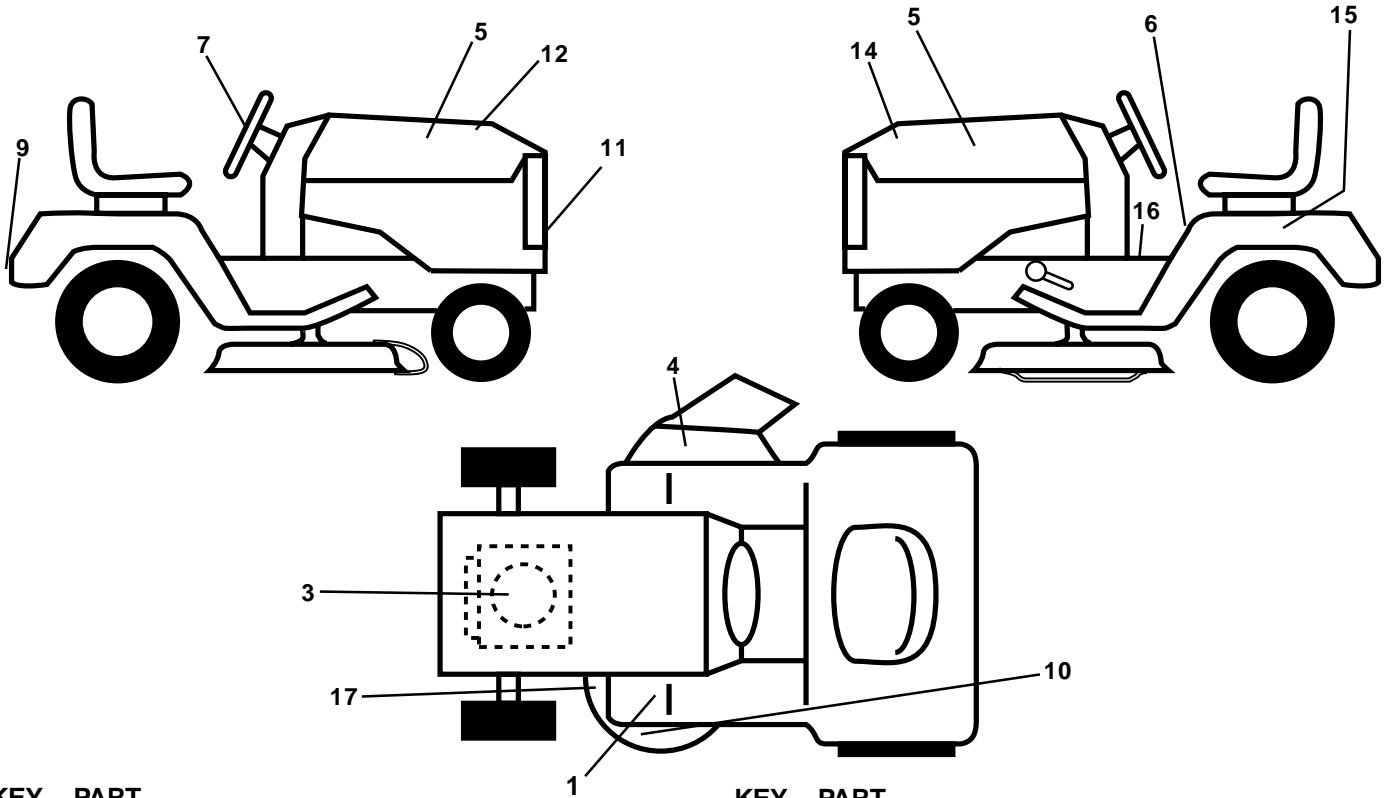

REPAIR PARTS

TRACTOR - - MODEL NUMBER WE13T38D

DECALS

KEY NO.	PART NO.	DESCRIPTION	KEY NO.	PART NO.	DESCRIPTION
1	101892X	Decal, Clutch/Brake Eng/Fr	12	164578	Decal, Hood RH
3	64-1726-29	Decal, Engine HP	14	164579	Decal, Hood LH
4	170563	Decal Warning	15	145005	Decal, Caution, Battery
5	164424	Decal, Pnl Sd	16	157163	Decal, Oper Sdl P/L Gear Dr Eng
6	157140	Decal, Fender Danger English	17	136832	Decal, V-Belt Sch.
7	162398	Decal Ins Str Wh	--	138311	Decal, Handle Lft Height Adj.
9	171448	Decal Fender	--	178078	Manual, Operator's English
10	162391	Decal, Deck Grasseater	--	178079	Manual, Operator's French
11	162392	Decal, Grille Weedeater