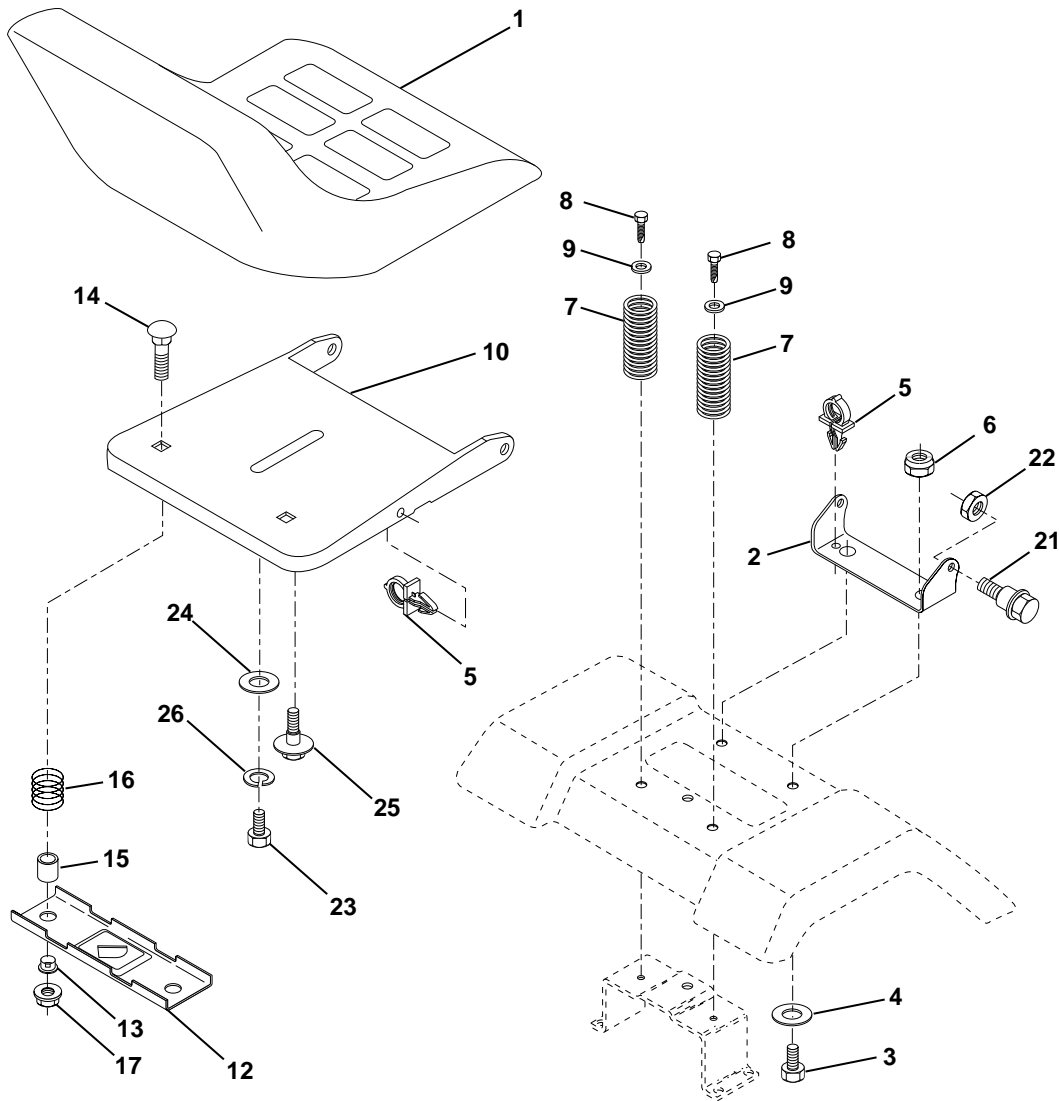

REPAIR PARTS

TRACTOR - - MODEL NUMBER WE13T38D

SEAT

KEY NO.	PART NO.	DESCRIPTION
1	127426X	Seat
2	140551	Bracket Seat Pivot
3	71110616	Bolt Hex 3/8 - 16 X 1
4	19131610	Washer 13/32 X 1 X10Ga.
5	145006	Clip Push-In Hinged
6	73800600	Nut Lock Hex w/Ins 3/8 - 16
7	124181X	Spring Seat Cprsn 2 250 Blk Zi
8	17000616	Screw 3/8-16 x 1.5
9	19131614	Washer 13/32 X 1 X 14 Ga
10	174894	Pan Pnt Seat (Blk)
12	121246X	Bracket Pnt Mounting Switch
13	121248X	Bushing Snap Blk Nyl

KEY NO.	PART NO.	DESCRIPTION
14	72050412	Bolt Rdhd Sht Nk 1/4 - 20 X 1 -1/2
15	134300	Spacer Split .28 X .96
16	121250X	Spring Cprsn
17	123976X	Nut Lock 1/4 Lge Flg
21	171852	Bolt Shoulder 5/16-18 Unc-2A
22	73800500	Nut Lock Hex w/Ins 5/16 - 18
23	74780814	Bolt Fin Hex 1/2-13 X 7/8 Gr. 5
24	19171912	Washer 17/32 X 1-3/16 X 12 Ga
25	127018X	Bolt Shoulder 5/16-18 X .62
26	10040800	Washer Lock Hvy Hlcl Spr 1/2

NOTE: All component dimensions given in U.S. inches
1 inch = 25.4 mm.