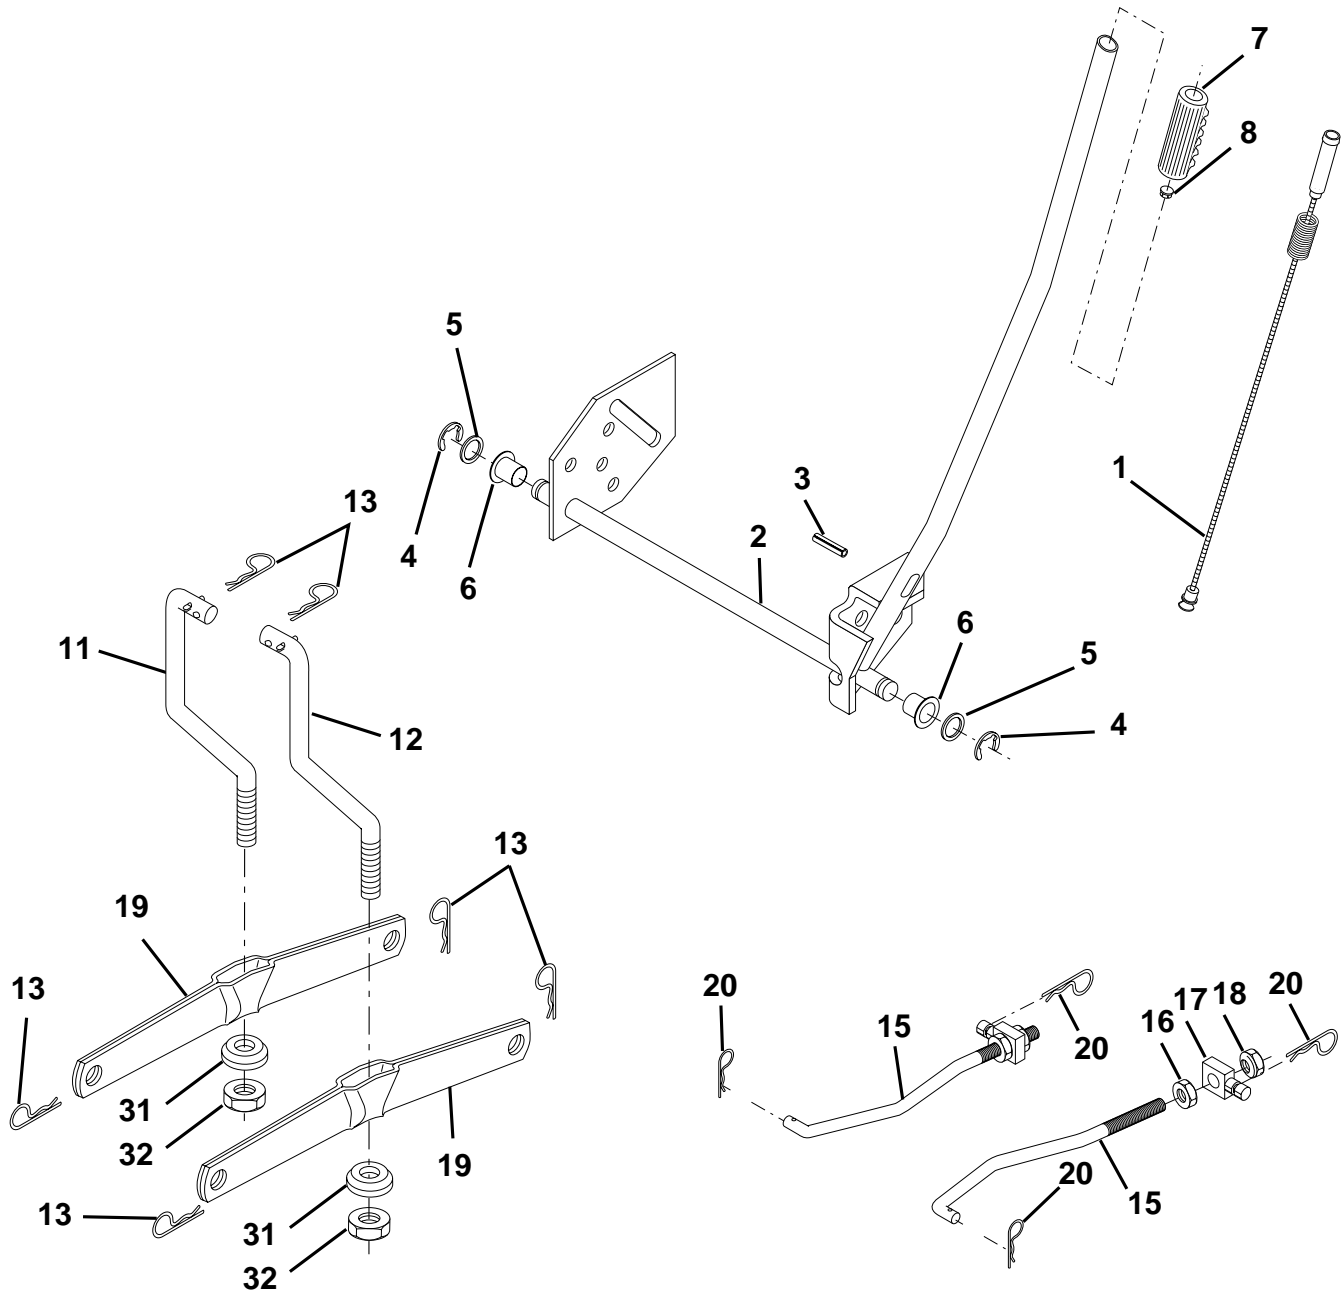

REPAIR PARTS

TRACTOR - - MODEL NUMBER WE13T38D

MOWER LIFT

REPAIR PARTS

TRACTOR - - MODEL NUMBER WE13T38D

MOWER LIFT

KEY NO.	PART NO.	DESCRIPTION
1	159460	Wire Asm Inner/Sprg w/plunger
2	159471	Shaft Asm Lift RH
3	105767X	Pin Groove 1 500 Zinc
4	12000002	E Ring #5133-62
5	19211621	Washer 21/32 X 1 X 21 Ga
6	120183X	Bearing Nylon Blk 629 Id
7	109413X	Grip Handle Bicycle Matte Blk
8	124526X	Button Plunger Black
11	139865	Link Lift LH Fixed Length
12	139866	Link Lift RH Fixed Length
13	4939M	Retainer Spring
15	173288	Link Front
16	73350800	Nut Jam Hex 1/2-13 Unc
17	130171	Trunnion Blk Zinc
18	73800800	Nut Lockw/Wsh 1/2-13 Unc
19	139868	Arm Suspension Rear
20	163552	Retainer, Spring
31	169865	Bearing Pvt Lift
32	73540600	Nut Crownlock 3/8-24

NOTE: All component dimensions given in U.S. inches
1 inch = 25.4 mm.