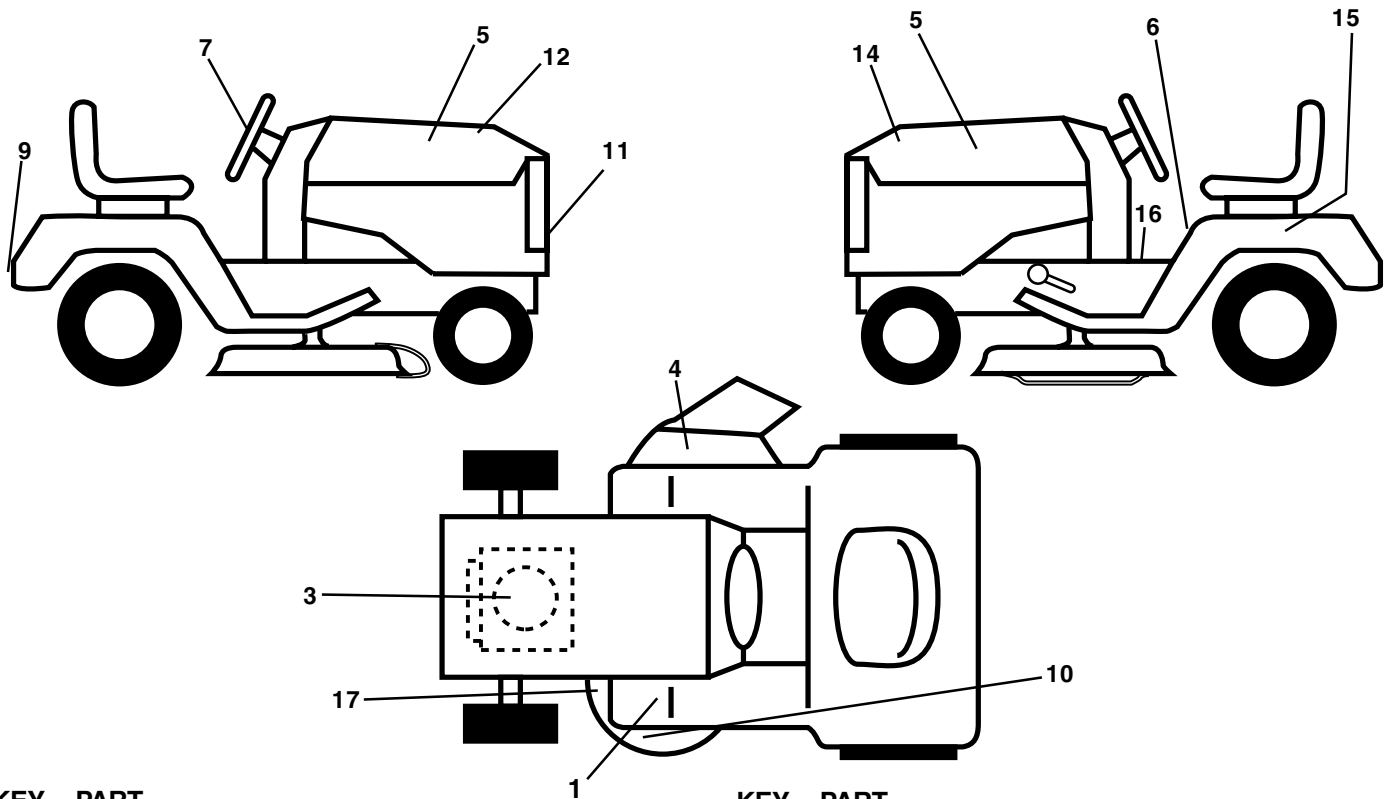

REPAIR PARTS

TRACTOR - - MODEL NUMBER WE12538H

DECALS

KEY NO.	PART NO.	DESCRIPTION	KEY NO.	PART NO.	DESCRIPTION
1	101892X	Decal, Clutch/Brake Eng/Fr	16	157163	Decal, Oper Sdl P/L Gear Dr Eng
3	170839	Decal, Engine HP	17	136832	Decal, V-Belt Sch.
4	170563	Decal Warning	--	138311	Decal, Handle Lft Height Adj.
5	168421	Decal, Pnl Sd	--	176840	Manual, Operator's English
6	157140	Decal, Fender Danger English	--	176841	Manual, Operator's French
7	162398	Decal Ins Str Wh	Available accessories not included with mower:		
9	171448	Decal Fender	--	C38	Grass Catcher
10	162391	Decal, Deck Grasseater	--	MK38	Mulch Kit w/Blades
11	162392	Decal, Grille Weedeater	--	LSB42	42" Snow Blower
12	162389	Decal, Hood RH	--	LC05	Wheel Weights
14	162390	Decal, Hood LH	--	LBD48	48" Snow Blade
15	145005	Decal, Caution, Battery	--	CH11	Tire Chains