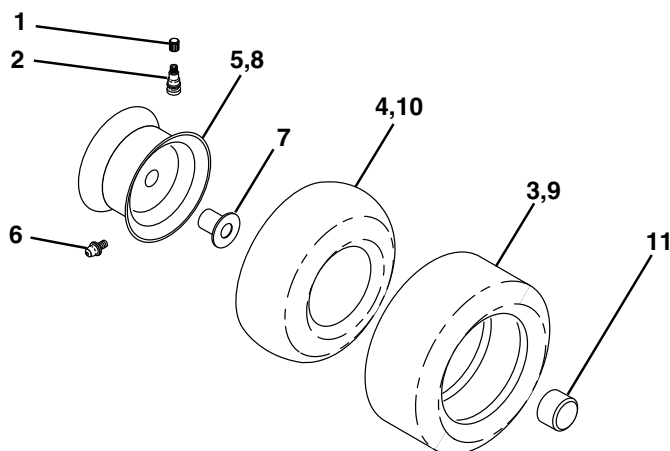

WHEELS & TIRES

KEY NO.	PART NO.	DESCRIPTION
1	59192	Cap, Tire valve
2	65139	Stem, Valve
3	106222X	Tire, Front
4	59904	Tube, Front (Service item only)
5	106732X427	Rim assembly, 6" front
6	278H	Fitting, Grease (Front wheel only)
7	9040H	Bearing, Flange (Front wheel only)
8	106108X427	Rim assembly, 8" rear
9	124635X	Tire, Rear
10	7152J	Tube, Rear (Service item only)
11	104757X428	Cap, Hub Axle
--	144334	Sealant, Tire (10 oz. Tube)

NOTE: All component dimensions given in U.S. inches
1 inch = 25.4 mm