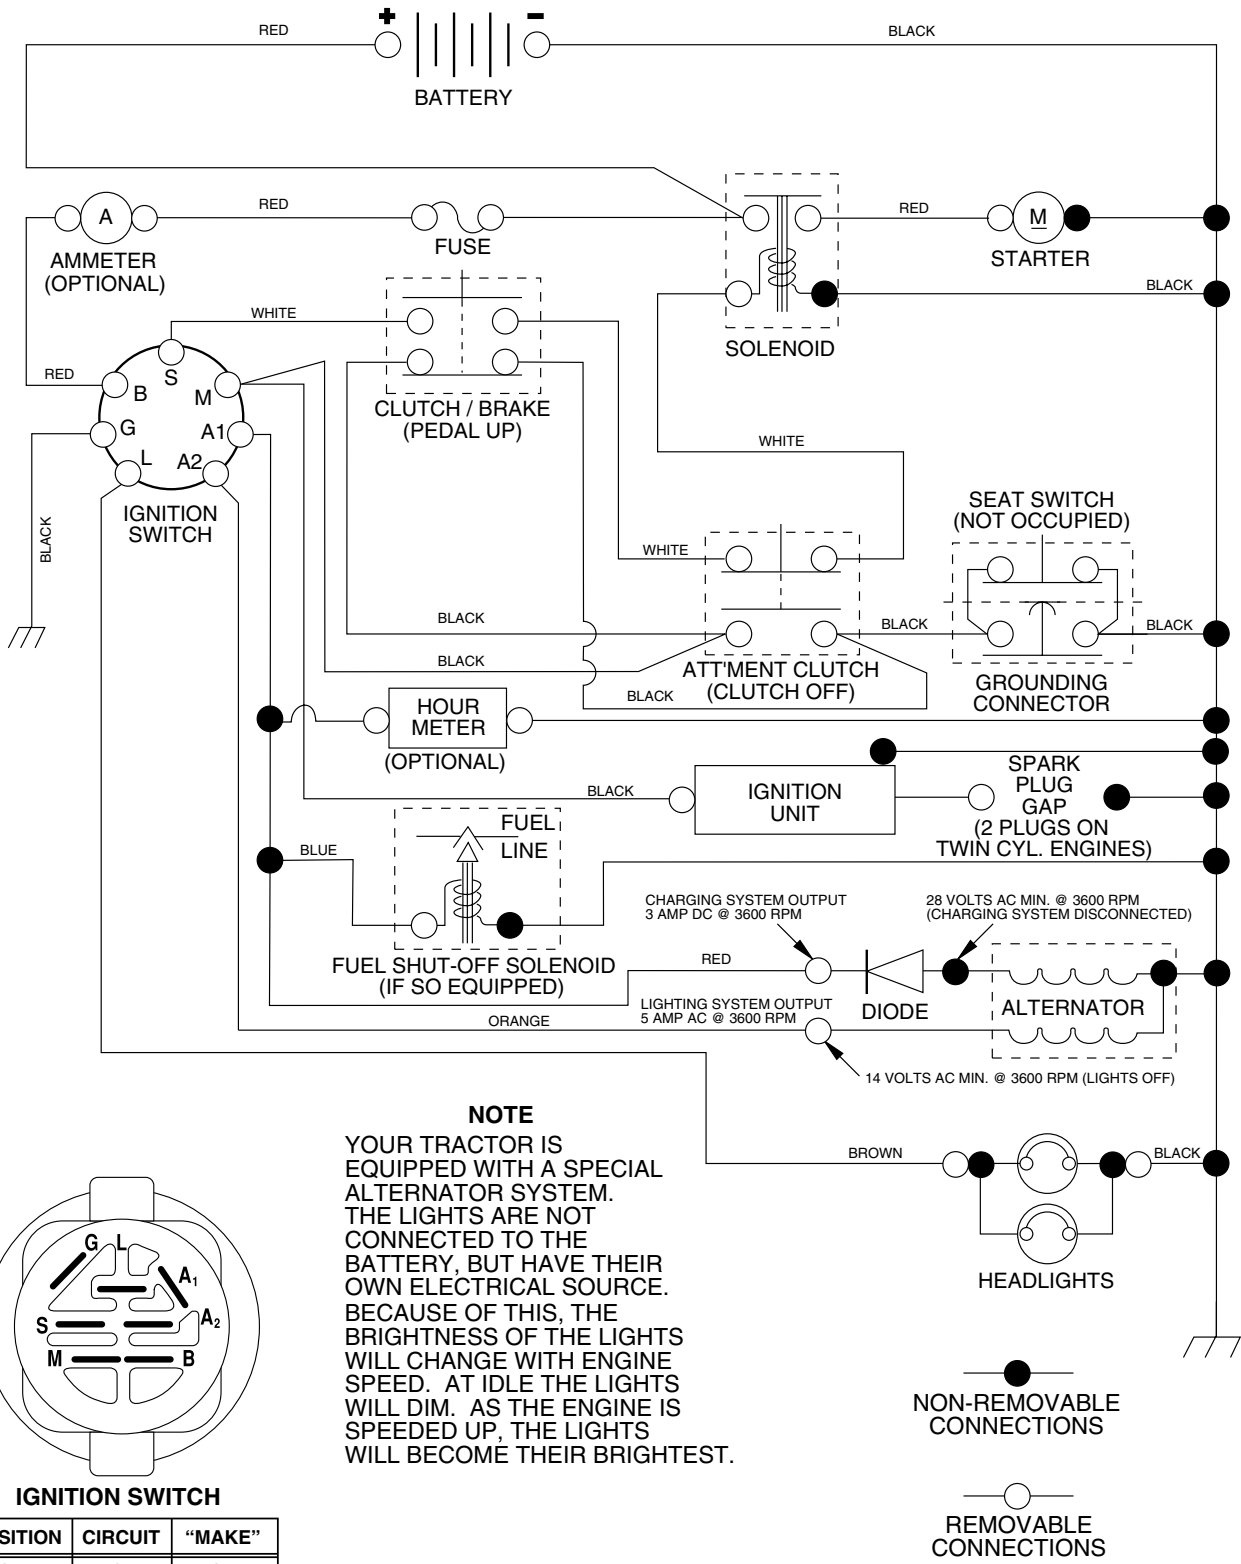

**TRACTOR - - MODEL NUMBER WE12538H**

**SCHEMATIC**