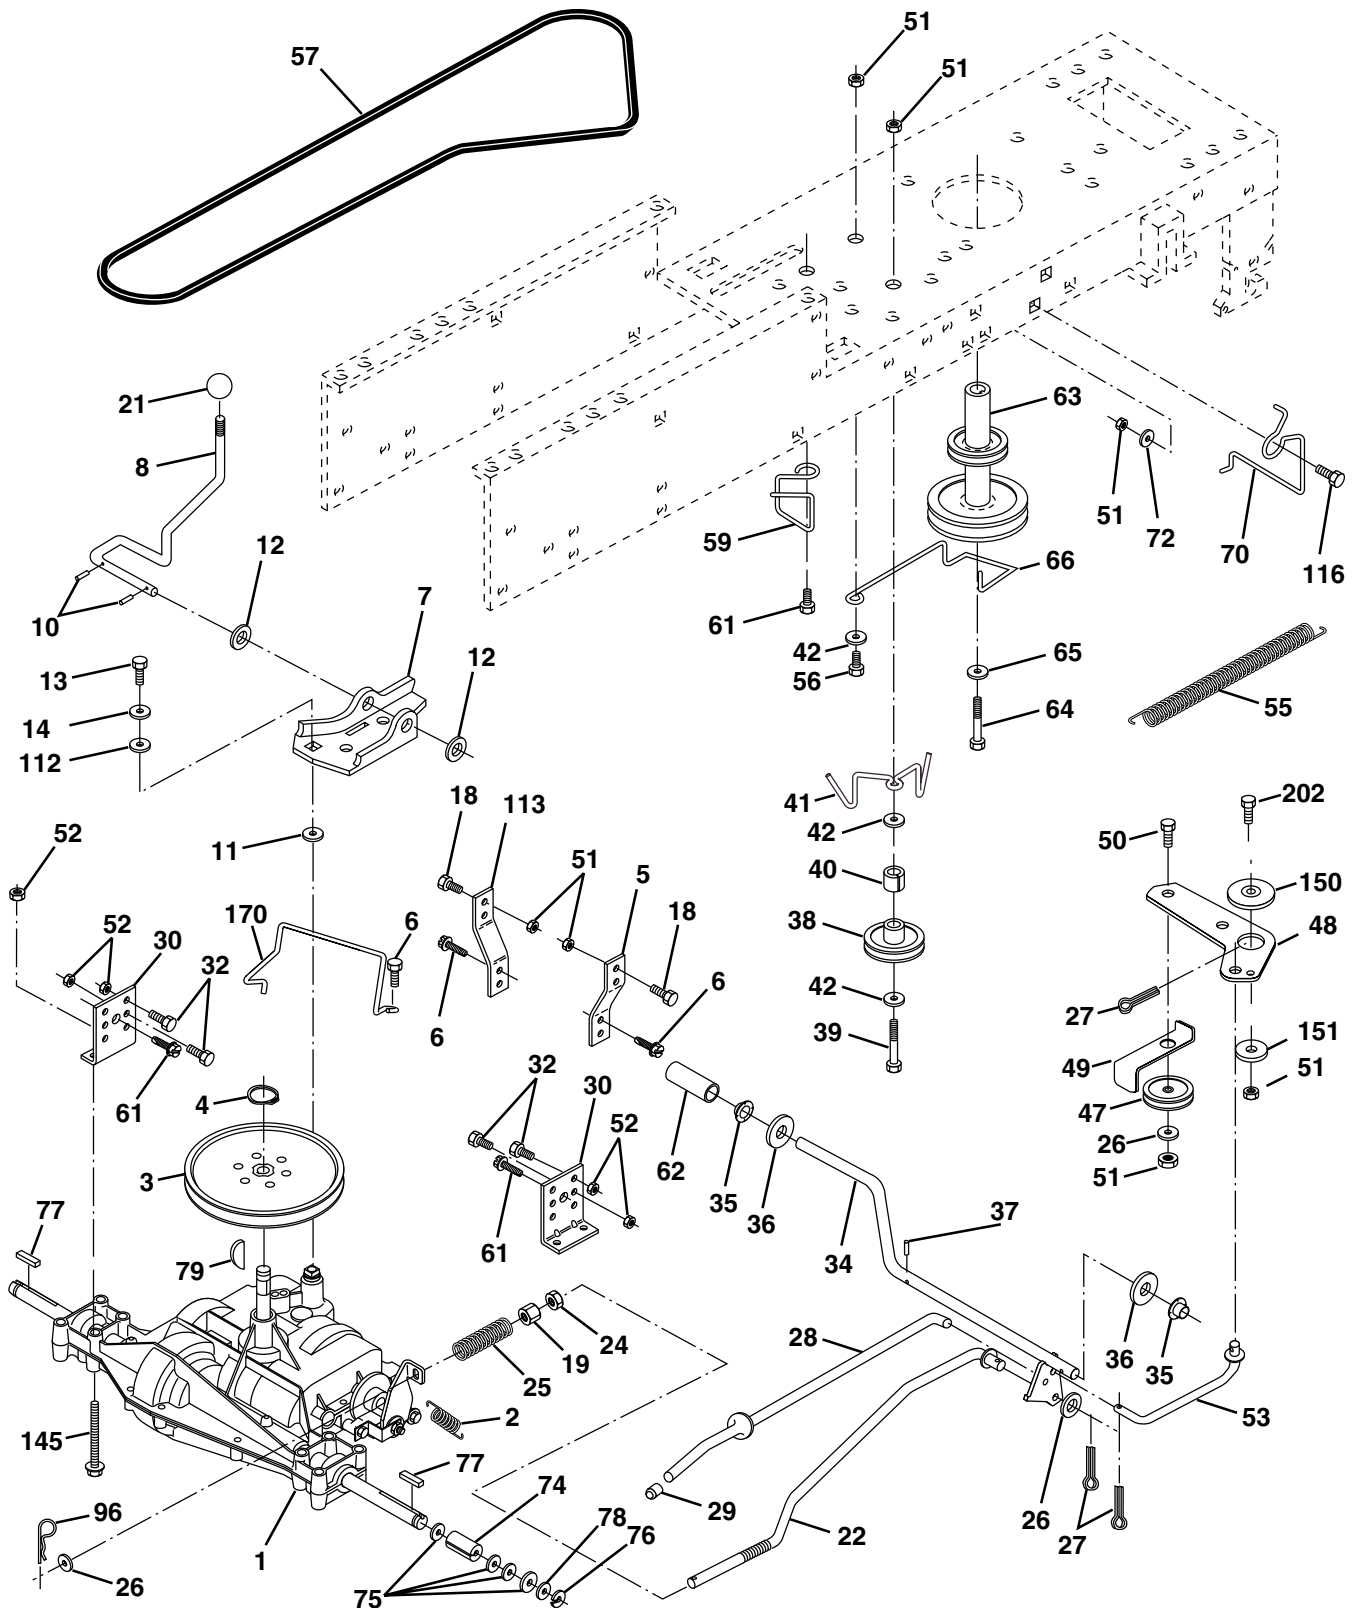

REPAIR PARTS

TRACTOR - - MODEL NUMBER WE12538H

DRIVE

REPAIR PARTS

TRACTOR - - MODEL NUMBER WE12538H

DRIVE

KEY NO.	PART NO.	DESCRIPTION	KEY NO.	PART NO.	DESCRIPTION
1	-----	Transaxle Peerless Model 205-544c (Order parts from transaxle manufacturer)	47	127783	Pulley Idler V Groove Plastic
2	146682	Spring Return Brake	48	154407	Bellcrank Clutch Grnd Drv STL
3	123666X	Pulley Transaxle 18"tires	49	123205X	Retainer Belt Style Spring
4	12000028	Ring Retainer #5100-62	50	74760624	Bolt Hex Hd 3/8-16unc X 1-1/2
5	121520X	Strap Torque 30 Degrees RH	51	73680600	Nut Crownlock 3/8-16 Unc
6	17060512	Screw 5/16-18 x 3/4	52	73680500	Nut Crownlock 5/16-18 unc
7	162240	Plate Rod Shift T/a	53	105710X	Link Clutch 7 66
8	131679	Rod Shifter Blk	55	105709X	Spring Return Clutch 6 75
10	76020416	Pin Cotter 1/8 X 1 Cad	56	74760620	Bolt Fin Hex 3/8 X 16 x 1-1/4
11	105701X	Washer Plate Shf 388 Sq Hole	57	130801	V-Belt Ground Drive 95
12	19151216	Washer 15/32 X 3/4 X 16 Ga	59	169691	Keeper Belt Chassis Span Ctr
13	74550412	Bolt 1/4-28 unf Gr. 8 w/Patch	61	17060612	Screw 3/8-16 x 3/4
14	10040400	Washer Lock Hvy Helical 1/4	62	8883R	Cover Pedal Blk Round
18	74780616	Bolt Fin Hex 3/8-16unc X 1 Gr. 5	63	140186	Engine Pulley LT/YT
19	73800600	Nut lock Hex w/lns 3/8-16 Unc	64	71170764	Bolt Hex 7/16-20x4 Gr 5
21	106933X	Knob Rd 1/2-13 Plstc Thds Blk	65	10040700	Washer Lock Hvy Hlcl Spr 7/16
22	130804	Rod Brake LT	66	154778	Keeper Belt Engine
24	73350600	Nut Hex Jam 3/8-16 Unc	70	134683	Guide Belt Mower Drive RH
25	106888X	Spring Rod Brake 2 00 Zinc	72	19132012	Washer 13/32 X 1-1/4 X 12 Ga
26	19131316	Washer 13/32 X 13/16 X 16 Ga	74	137057	Spacer Axle
27	76020412	Pin Cotter 1/8 X 3/4 Cad	75	121749X	Washer 25/32 X 1 1/4 X 16 Ga
28	145204	Rod Brake Parking LT/YT	76	12000001	E-ring #5133-75
29	71673	Cap Brake Parking Black	77	123583X	Key Square 2 0 X 1845/ 1865
30	174973	Bracket Transmission	78	121748X	Washer 25/32 X 1-5/8 X 16 Ga
32	74760512	Bolt Fin Hex 5/16-18 x 3/4	79	2228M	Key Woodruff
34	155071	Shaft Asm Pedal Foot	96	4497H	Retainer Spring 1"
35	120183X	Bearing Nylon Blk 629 Id	112	19091210	Washer 9/32 X 3/4 X 10 Ga
36	19211616	Washer 21/32 X 1 X 16 Ga	113	127285X	Strap Torque 90 Degrees LH
37	1572H	Pin Roll 3/16 X 1"	116	72110610	Bolt Rdhd Sq Neck 3/8-16 x 1.25
38	131494	Pulley Idler Flat	145	74490540	Bolt Hex Flg.Hd. 5/16-18 x Gr.5
39	74760644	Bolt Fin Hex 3/8-16 x 2-3/4	150	165850	Bushing Bellcrank
40	4470J	Spacer Split 395 X 59 Bzp	151	19133210	Washer 13/32 x 2 x 10 Ga.
41	165838	Keeper Belt Idler	170	173898	Keeper, Belt Transaxle Gear
42	19131312	Washer 13/32 X 13/16 X 12 Ga	202	72110612	Bolt Carr Sh 3/8-16 x 1-1/2 Gr.5

NOTE: All component dimensions given in U.S. inches
1 inch = 25.4 mm