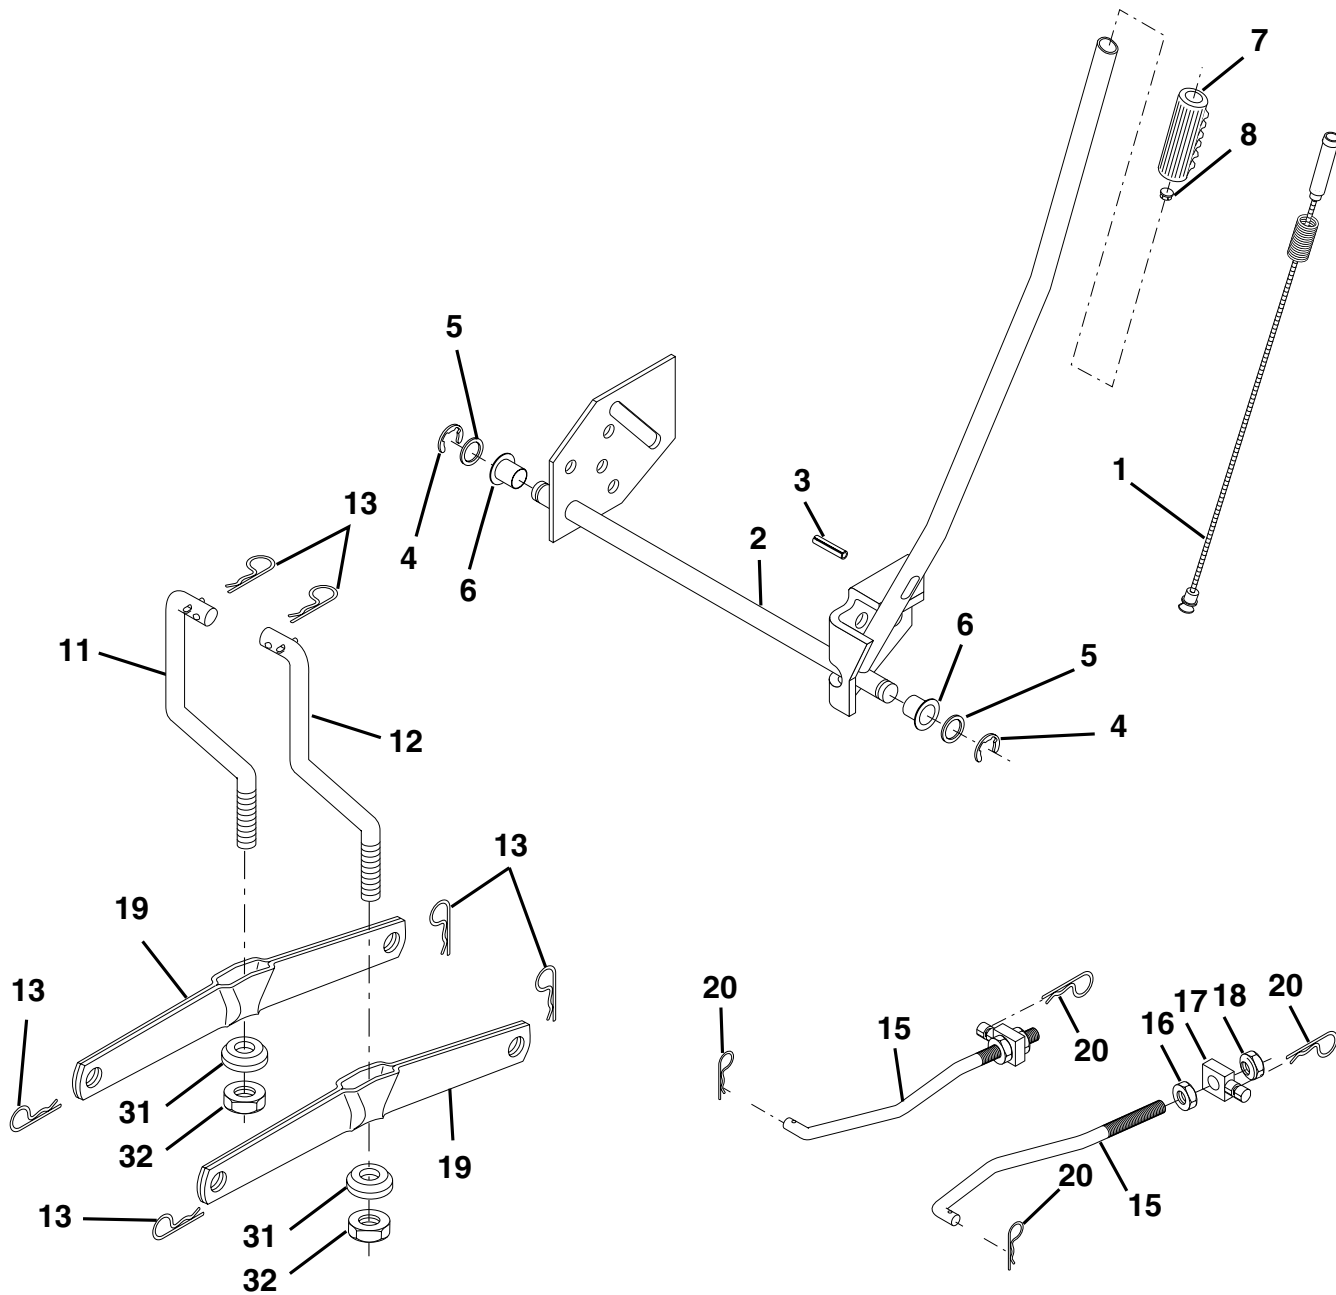

REPAIR PARTS

TRACTOR - - MODEL NUMBER WE12538H

MOWER LIFT

REPAIR PARTS

TRACTOR - - MODEL NUMBER WE12538H

MOWER LIFT

KEY NO.	PART NO.	DESCRIPTION
1	159460	Wire Asm Inner/Sprg w/plunger
2	159471	Shaft Asm Lift RH
3	105767X	Pin Groove 1 500 Zinc
4	12000002	E Ring #5133-62
5	19211621	Washer 21/32 X 1 X 21 Ga
6	120183X	Bearing Nylon Blk 629 Id
7	109413X	Grip Handle Bicycle Matte Blk
8	124526X	Button Plunger Black
11	139865	Link Lift LH Fixed Length
12	139866	Link Lift RH Fixed Length
13	4939M	Retainer Spring
15	173288	Link Front
16	73350800	Nut Jam Hex 1/2-13 Unc
17	130171	Trunnion Blk Zinc
18	73800800	Nut Lockw/Wsh 1/2-13 Unc
19	139868	Arm Suspension Rear
20	163552	Retainer, Spring
31	169865	Bearing Pvt Lift
32	73540600	Nut Crownlock 3/8-24

NOTE: All component dimensions given in U.S. inches
1 inch = 25.4 mm.