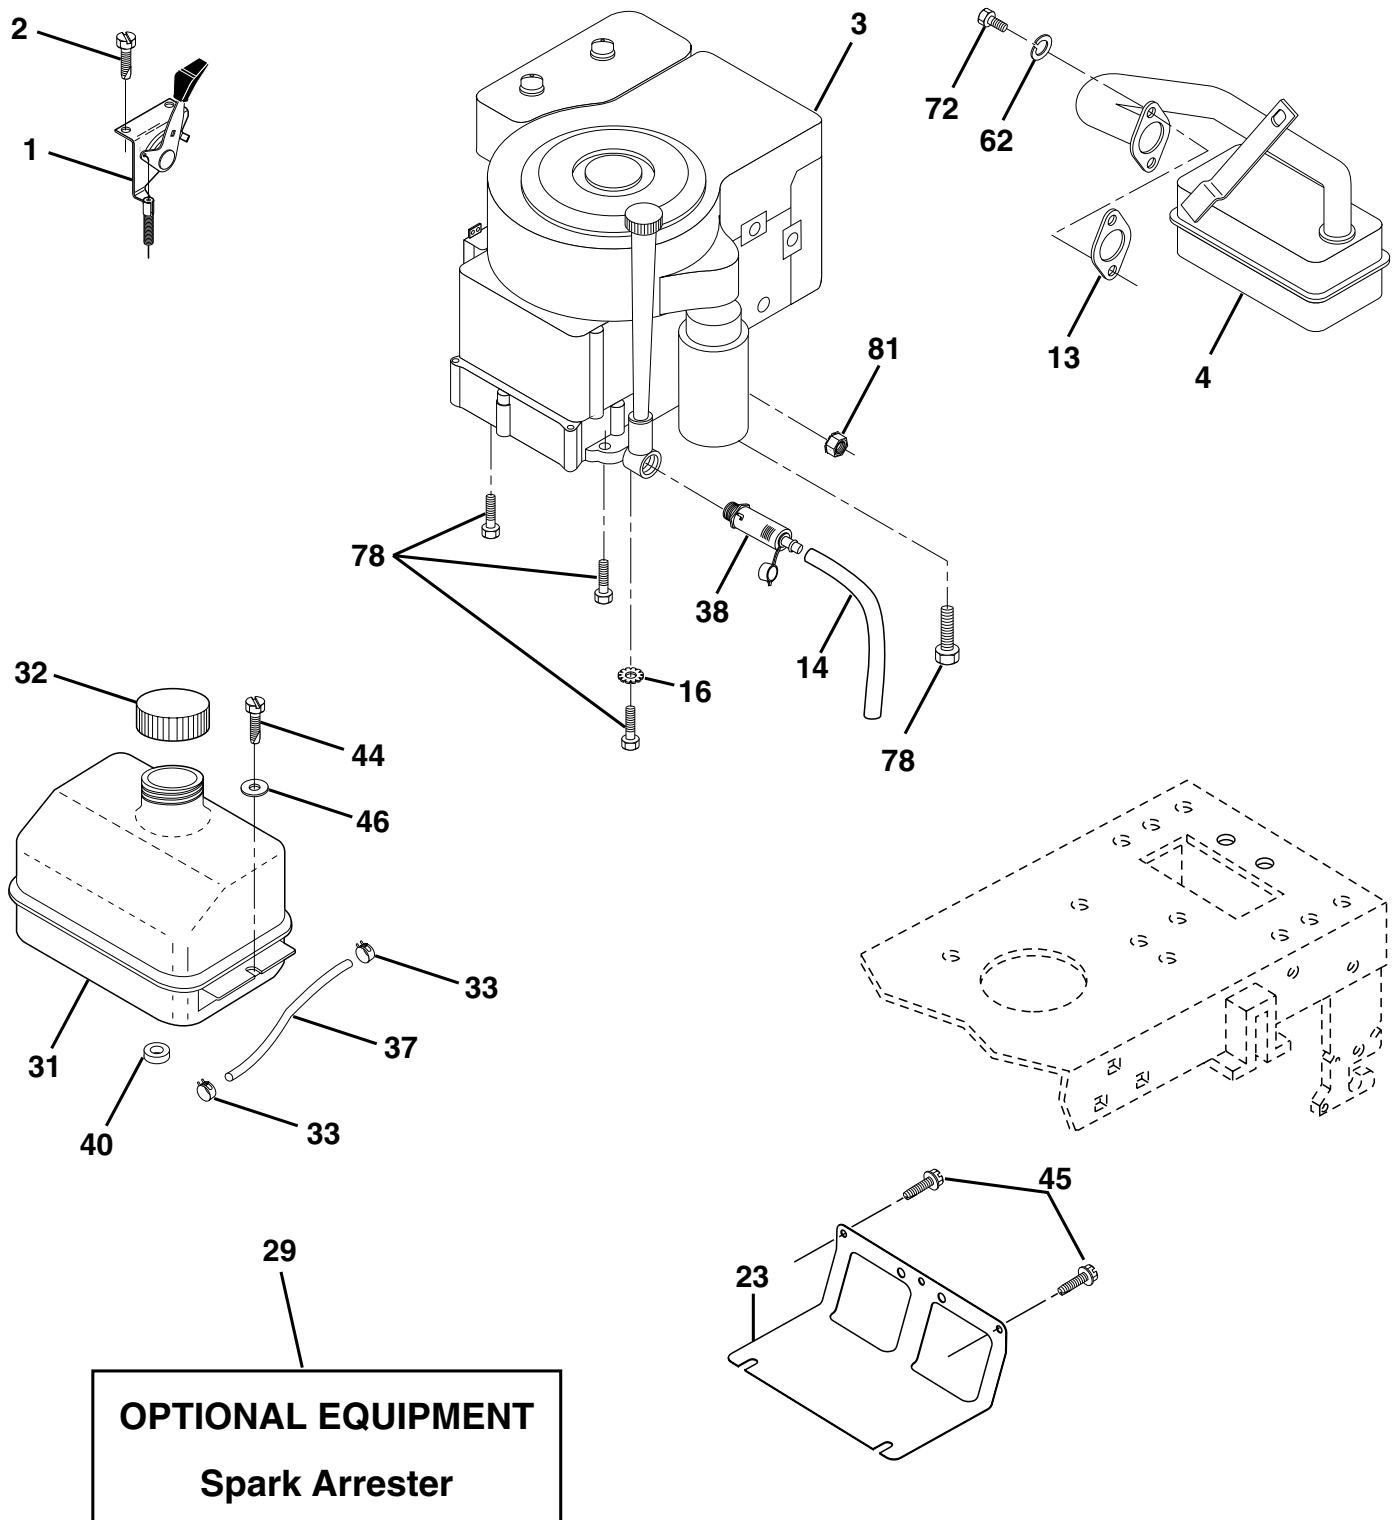

REPAIR PARTS

TRACTOR - - MODEL NUMBER WE12538H

ENGINE

REPAIR PARTS

TRACTOR - - MODEL NUMBER WE12538H

ENGINE

KEY NO.	PART NO.	DESCRIPTION
1	170551	Control Th/ch Flag
2	17720410	Screw Hex Thd Cut 1/4-20x5/8 T
3	-----	Engine, B&S 289707 (Order parts from engine manufacturer)
4	137348	Muffler Exhaust B&S Lc
13	165291	Gasket Eng 1 313 Id Tin Plated
14	148456	Tube Drain Oil Easy
16	11050600	Washer Lock Ext Tooth 3/8
23	169837	Shield BRN/DBR Guard
29	137180	Kit Spark Arrestor (Flat Scrm)
31	109202X	Tank Fuel Front
32	140527	Cap Asm Fuel
33	123487X	Clamp Hose
37	137040	Line Fuel 20"
38	148315	Plug Drain Oil Easy
40	124028X	Bushing Snap Nyl Blk Fuel Line
44	17670412	Screw Thdrol 1/4-20 x 3/4
45	17000612	Screw Hex Wsh Thdrol 3/8-16
46	19091416	Washer 9/32 X 7/8 X 16 Ga
62	10040500	Washer Lock Hvy Hlcl Spr
72	71070512	Screw Hexcap 5/16-18 x 3/4
78	17060620	Screw 3/8-16 x 1-1/4
81	73510400	Nut Keps Hex 1/4-20 Unc

NOTE: All component dimensions given in U.S. inches
1 inch = 25.4 mm