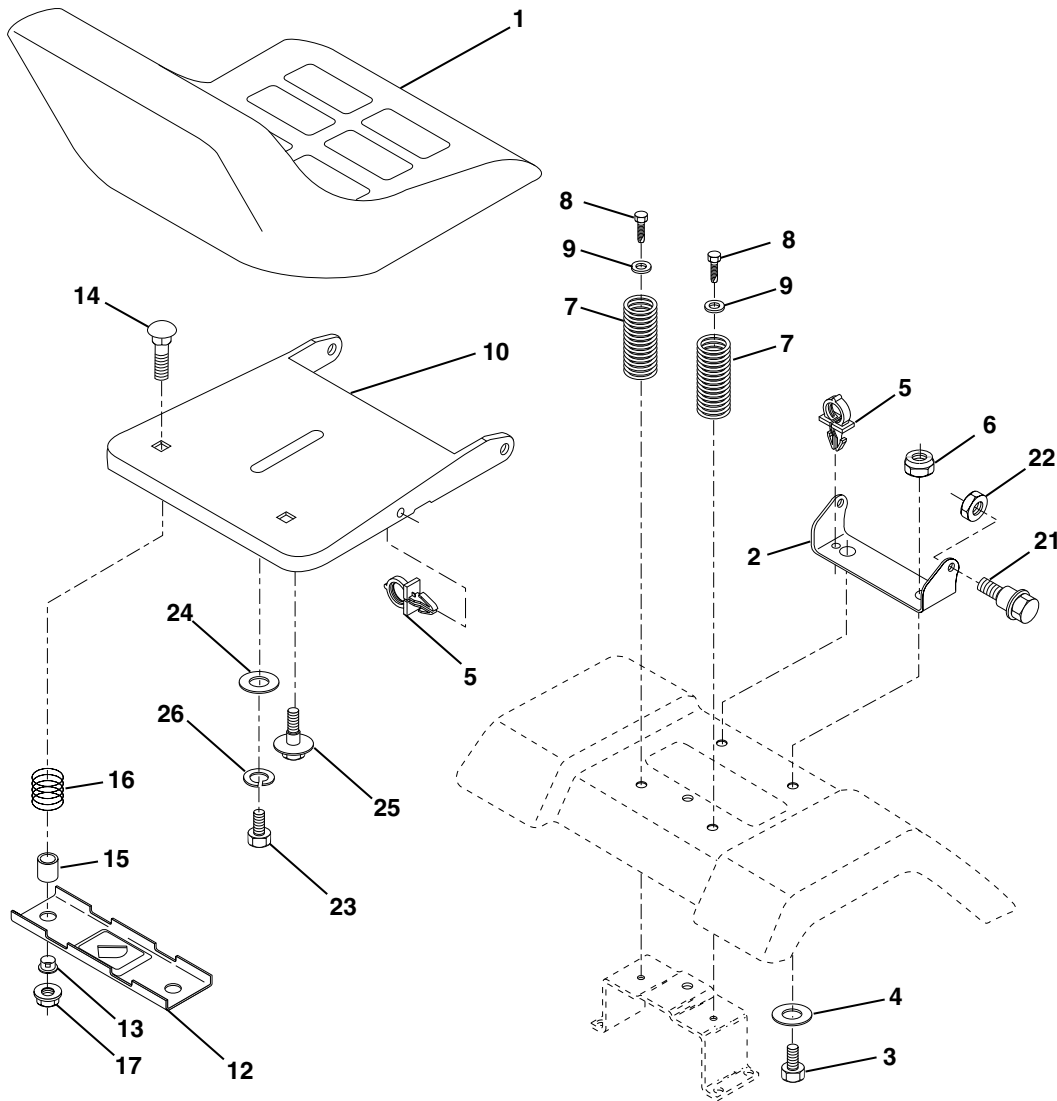

REPAIR PARTS

TRACTOR - - MODEL NUMBER WE12538H

SEAT

KEY NO.	PART NO.	DESCRIPTION
1	127426X	Seat
2	140551	Bracket Seat Pivot
3	71110616	Bolt Hex 3/8 - 16 X 1
4	19131610	Washer 13/32 X 1 X10Ga.
5	145006	Clip Push-In Hinged
6	73800600	Nut Lock Hex w/Ins 3/8 - 16
7	124181X	Spring Seat Cprsn 2 250 Blk Zi
8	17000616	Screw 3/8-16 x 1.5
9	19131614	Washer 13/32 X 1 X 14 Ga
10	174894	Pan Pnt Seat (Blk)
12	121246X	Bracket Pnt Mounting Switch
13	121248X	Bushing Snap Blk Nyl

KEY NO.	PART NO.	DESCRIPTION
14	72050412	Bolt Rdhd Sht Nk 1/4 - 20 X 1 -1/2
15	134300	Spacer Split .28 X .96
16	121250X	Spring Cprsn
17	123976X	Nut Lock 1/4 Lge Flg
21	171852	Bolt Shoulder 5/16-18 Unc-2A
22	73800500	Nut Lock Hex w/Ins 5/16 - 18
23	74780814	Bolt Fin Hex 1/2-13 X 7/8 Gr. 5
24	19171912	Washer 17/32 X 1-3/16 X 12 Ga
25	127018X	Bolt Shoulder 5/16-18 X .62
26	10040800	Washer Lock Hvy Hlcl Spr 1/2

NOTE: All component dimensions given in U.S. inches
1 inch = 25.4 mm.