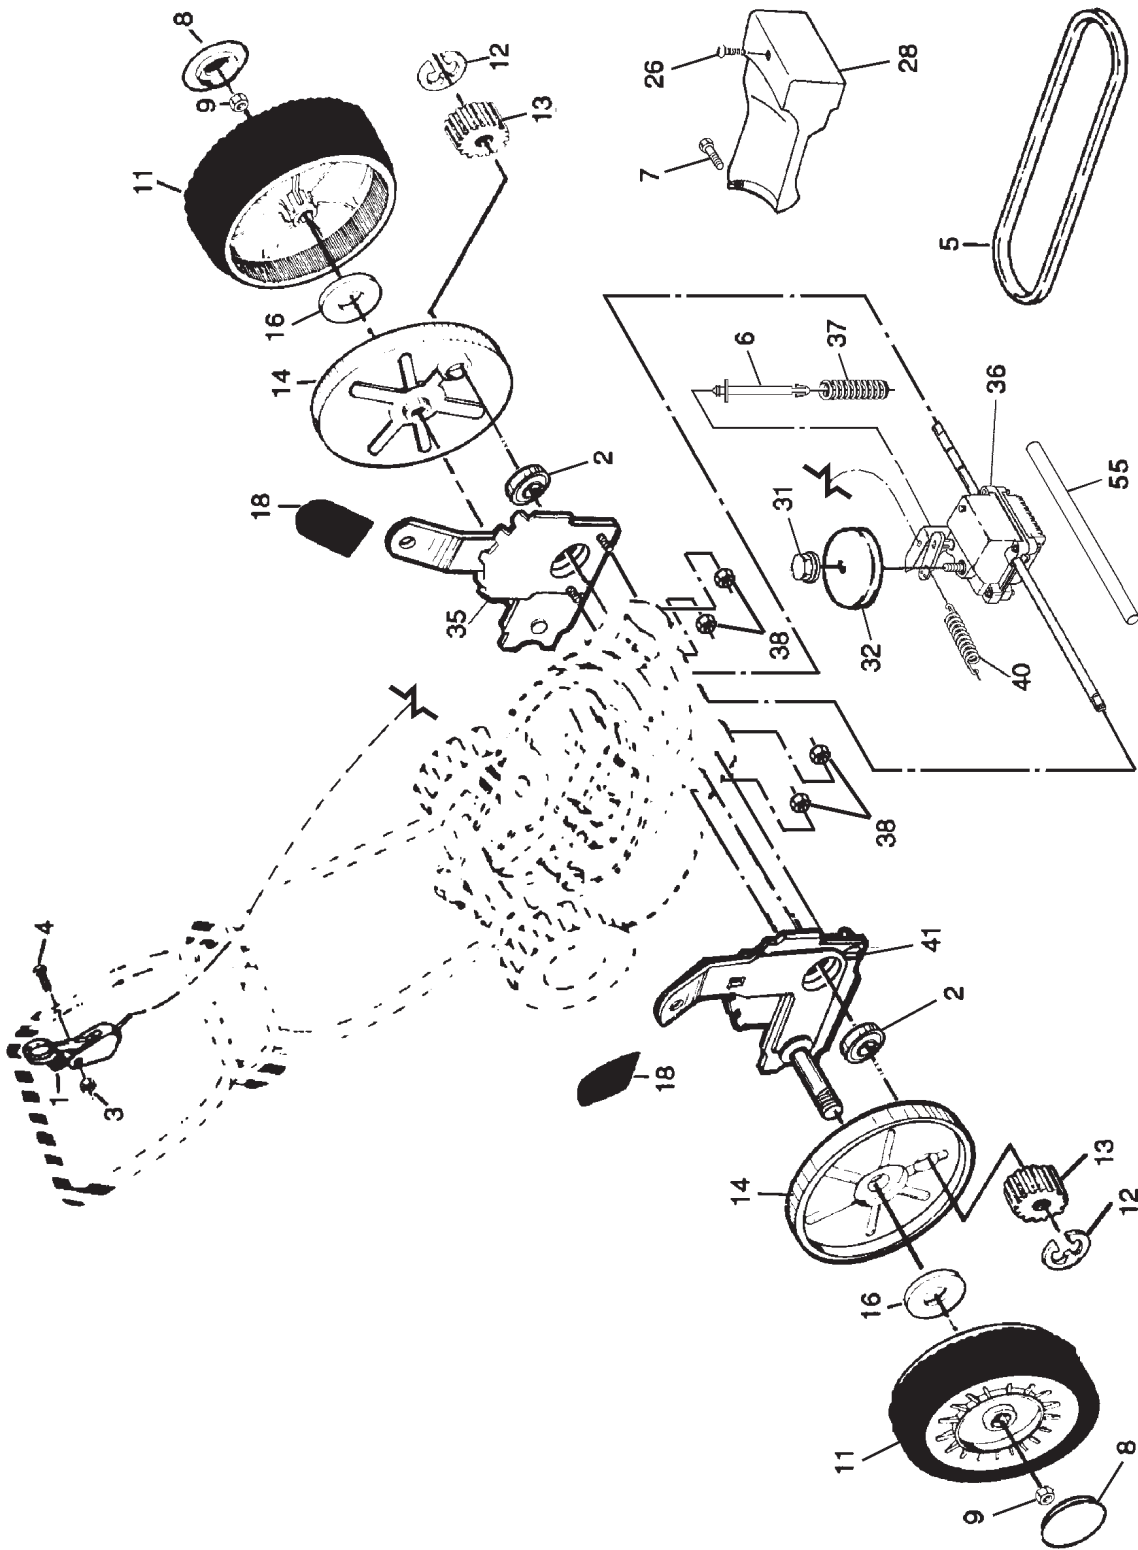

ROTARY LAWN MOWER -- MODEL NUMBER WA45Y22SHA

ROTARY LAWN MOWER - - MODEL NUMBER WA45Y22SHA

KEY NO.	PART NO.	DESCRIPTION	KEY NO.	PART NO.	DESCRIPTION
1	184588		26	143603	Pan Head Tapping Screw #10-24 x 2-3/4
2	167387	Control Cable Assembly	28	137088	Drive Cover
3	751152	Bearing, Wheel Adjuster	31	132010	Locknut
4	158755	Locknut 1/4-20	32	137052	Drive Pulley
5	146527	Screw, Hex Washer Head 1/4 x 2.0	35	152018	Kit, Wheel Adjuster, LH (Includes Knob and Bearing)
6	150495	V-Belt	36	702511	Gear Case Assembly (See Breakdown)
7	750097	Spring Retainer	37	137090	Spring
8	77400	Screw	38	63601	Locknut 1/4-20
9	145212	Hubcap	40	75192	Spring
11	180780	Hex Flange Locknut	41	152019	Kit, Wheel Adjuster, RH (Includes Knob and Bearing)
12	12000058	Wheel & Tire Assembly	55	86012	Driveshaft Cover
13	137054	E-Ring			
14	180504	Pinion			
16	67725	Dust Cover			
18	87877	Washer 1/2 x 1-1/2 x .134 Selector Knob			

NOTE: All component dimensions given in U.S. inches.
1 inch = 25.4 mm

ROTARY LAWN MOWER - - MODEL NUMBER WA45Y22SHA GEARCASE ASSEMBLY - PART NUMBER 702511

KEY NO.	PART NO.	DESCRIPTION
1	17490416	Tapping Screw 1/4-20 x 1-1/4
2	137055X004	Engagement Bracket
3	137053	Shifter
4	57072	Seal
6	48373	Gear Case Halves Kit (Includes Key Numbers 4 and 7)
7	77881	Bearing
8	137051	Worm Shaft
9	137074	Drive Shaft
10	57079	Hardened Washer
11	131484	Clutch Yoke
12	700343	Bushing
13	86447	Plug
14	137050	Helical Gear
15	750436X	Clutch Jaw
16	750369	Grease
17	12000003	E-Ring
18	850848	Hi-Pro Key
19	81585X004	Spring Bracket
--	48367	Kit, Gearcase (Includes Instructions)