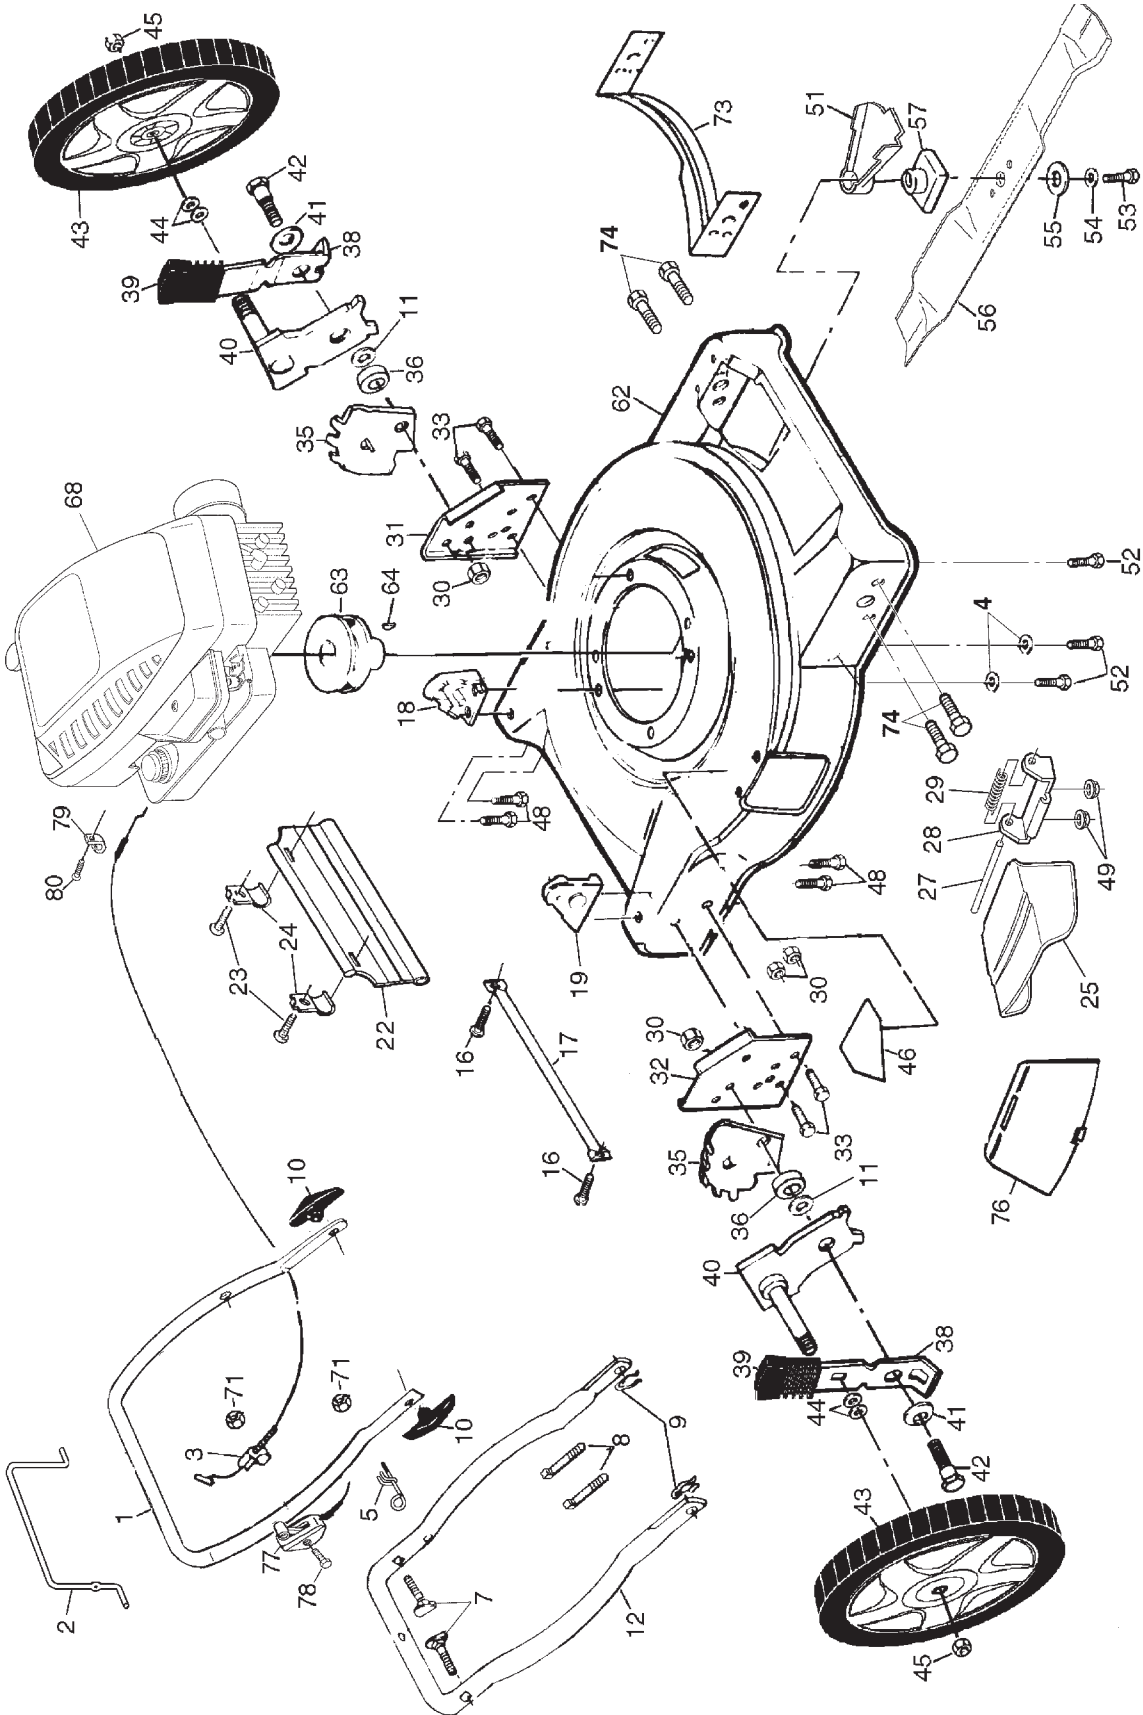

ROTARY LAWN MOWER -- MODEL NUMBER WA45Y22SHA

ROTARY LAWN MOWER -- MODEL NUMBER WA45Y22SHA

KEY NO.	PART NO.	DESCRIPTION	KEY NO.	PART NO.	DESCRIPTION
1	166860X479	Upper Handle	45	83923	Locknut 3/18-16
2	146771	Control Bar	46	141846	Danger Decal
3	183575	Zone Control Cable	48	149741	Thread Cutting Screw 5/16-18 x 3/4
4	851201X004	Washer, Engine	49	63601	Hex Locknut
5	179585	Rope Guide	51	182002	Debris Shield
7	131959	Handle Bolt	52	150406	Hex Head Thread Rolling Screw 3/8-16 x 1-1/8
8	66426	Wire Tie	53	851084	Hex Head Screw 3/8-24 x 1-3/8 (Grd. 8)
9	51793	Hairpin Cotter	54	850263	Helical Lockwasher
10	136376	Handle Knob	55	851074	Hardened Washer
11	88348	Flat Washer 3/8	56	141114	Blade 22"
12	151590X479	Lower Handle	57	851514	Blade Adapter
16	54583	Hex Tapping Screw 1/4-20 x 1/2	62	186717	Lawn Mower Housing (Incl. Ref. #46)
17	165175X479	Support Rod	63	84596	Engine Pulley
18	170346X479	Handle Bracket Assembly (Left)	64	87677	Hi-Pro Key #HP 505
19	170345X479	Handle Bracket Assembly (Right)	68	---	Engine, Briggs & Stratton, Model Number 10G902 (Order parts from Engine Manufacturer)
22	140540	Rear Deflector	71	132004	Locknut Keps
23	750097	Hex Washer Head Screw #10-24 x 1/2	73	170031	Kit Baffle - Front
24	87584X004	Deflector Bracket	74	17600406	Screw
25	750149	Discharge Guard	75	134027X479	Rear Baffle (Not Shown)
27	147286	Hinge Rod	76	751772X479	Plate, Mulcher
28	87593	Housing Bracket	77	700644	Throttle Control
29	87589	Torsion Spring	78	144929	Screw
30	751592	Locknut	79	111190X	Clamp
31	700168X479	Support Bracket (Left)	80	83816	Screw
32	700166X479	Support Bracket (Right)	--	161058	Warning Decal (Not Shown)
33	74760612	Hex Head Bolt 3/8-16x3/4	--	172787	Operator's Manual, English
35	750085X007	Wheel Adjusting Bracket	--	172789	Operator's Manual, Spanish
36	146630	Spacer	--	186716	Repair Parts Manual
38	700331X004	Selector Spring	Available accessories not included with lawn mower:		
39	87877	Selector Knob	--	GCK5000	Grass Catcher
40	180413X004	Axle Arm Assembly	NOTE: All component dimensions given in U.S. inches.		
41	61651	Belleville Washer	1 inch = 25.4 mm		
42	142748	Shoulder Bolt			
43	180208	Wheel & Tire Assembly			
44	57143	Wave Washer