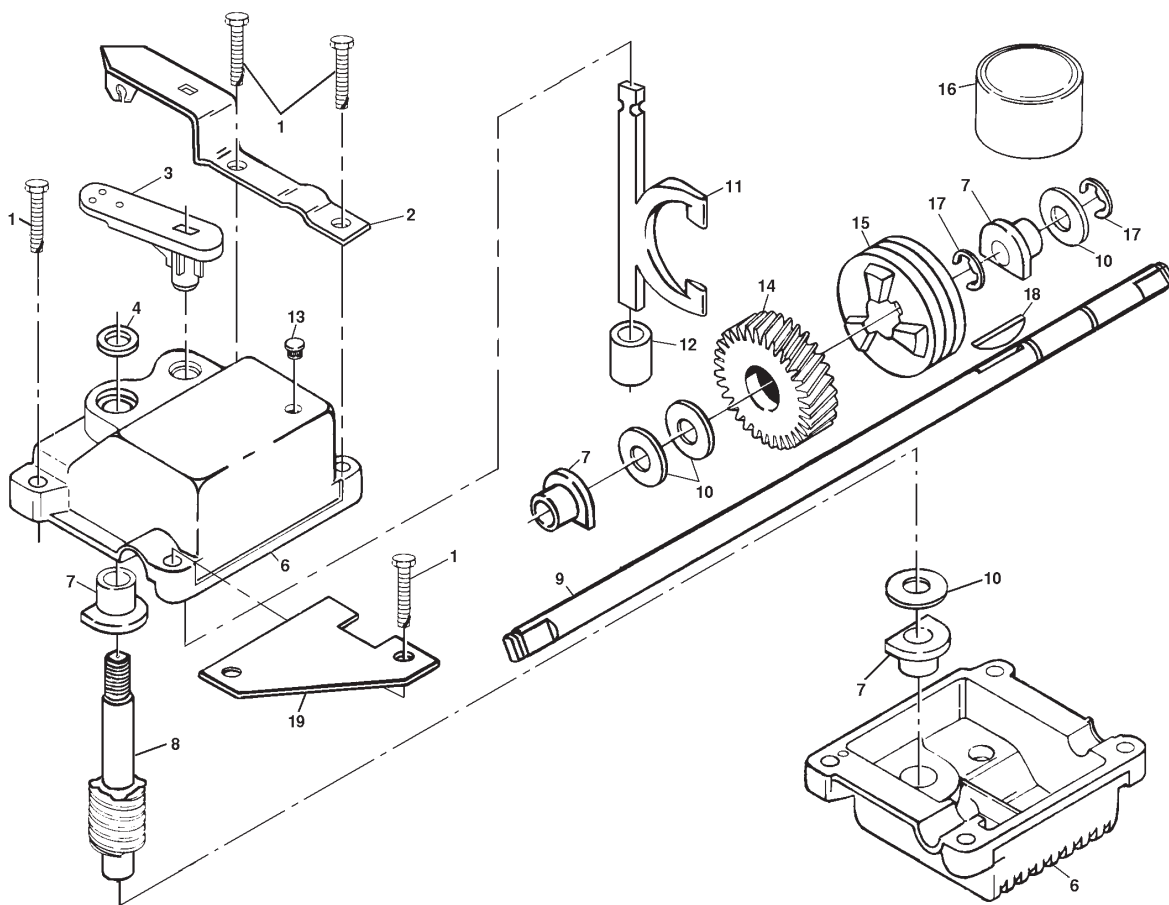

ROTARY LAWN MOWER -- MODEL NUMBER WA45Y22SHA

ROTARY LAWN MOWER - - MODEL NUMBER WA45Y22SHA

KEY NO.	PART NO.	DESCRIPTION	KEY NO.	PART NO.	DESCRIPTION
1	184588		26	143603	Pan Head Tapping Screw #10-24 x 2-3/4
2	167387	Control Cable Assembly	28	137088	Drive Cover
3	751152	Bearing, Wheel Adjuster	31	132010	Locknut
4	158755	Locknut 1/4-20	32	137052	Drive Pulley
5	146527	Screw, Hex Washer Head 1/4 x 2.0	35	152018	Kit, Wheel Adjuster, LH (Includes Knob and Bearing)
6	150495	V-Belt	36	702511	Gear Case Assembly (See Breakdown)
7	750097	Spring Retainer	37	137090	Spring
8	77400	Screw	38	63601	Locknut 1/4-20
9	145212	Hubcap	40	75192	Spring
11	180780	Hex Flange Locknut	41	152019	Kit, Wheel Adjuster, RH (Includes Knob and Bearing)
12	12000058	Wheel & Tire Assembly	55	86012	Driveshaft Cover
13	137054	E-Ring			
14	180504	Pinion			
16	67725	Dust Cover			
18	87877	Washer 1/2 x 1-1/2 x .134 Selector Knob			

NOTE: All component dimensions given in U.S. inches.
1 inch = 25.4 mm

ROTARY LAWN MOWER - - MODEL NUMBER WA45Y22SHA GEARCASE ASSEMBLY - PART NUMBER 702511

KEY NO.	PART NO.	DESCRIPTION
1	17490416	Tapping Screw 1/4-20 x 1-1/4
2	137055X004	Engagement Bracket
3	137053	Shifter
4	57072	Seal
6	48373	Gear Case Halves Kit (Includes Key Numbers 4 and 7)
7	77881	Bearing
8	137051	Worm Shaft
9	137074	Drive Shaft
10	57079	Hardened Washer
11	131484	Clutch Yoke
12	700343	Bushing
13	86447	Plug
14	137050	Helical Gear
15	750436X	Clutch Jaw
16	750369	Grease
17	12000003	E-Ring
18	850848	Hi-Pro Key
19	81585X004	Spring Bracket
--	48367	Kit, Gearcase (Includes Instructions)

NOTE: All component dimensions given in U.S. inches.
1 inch = 25.4 mm