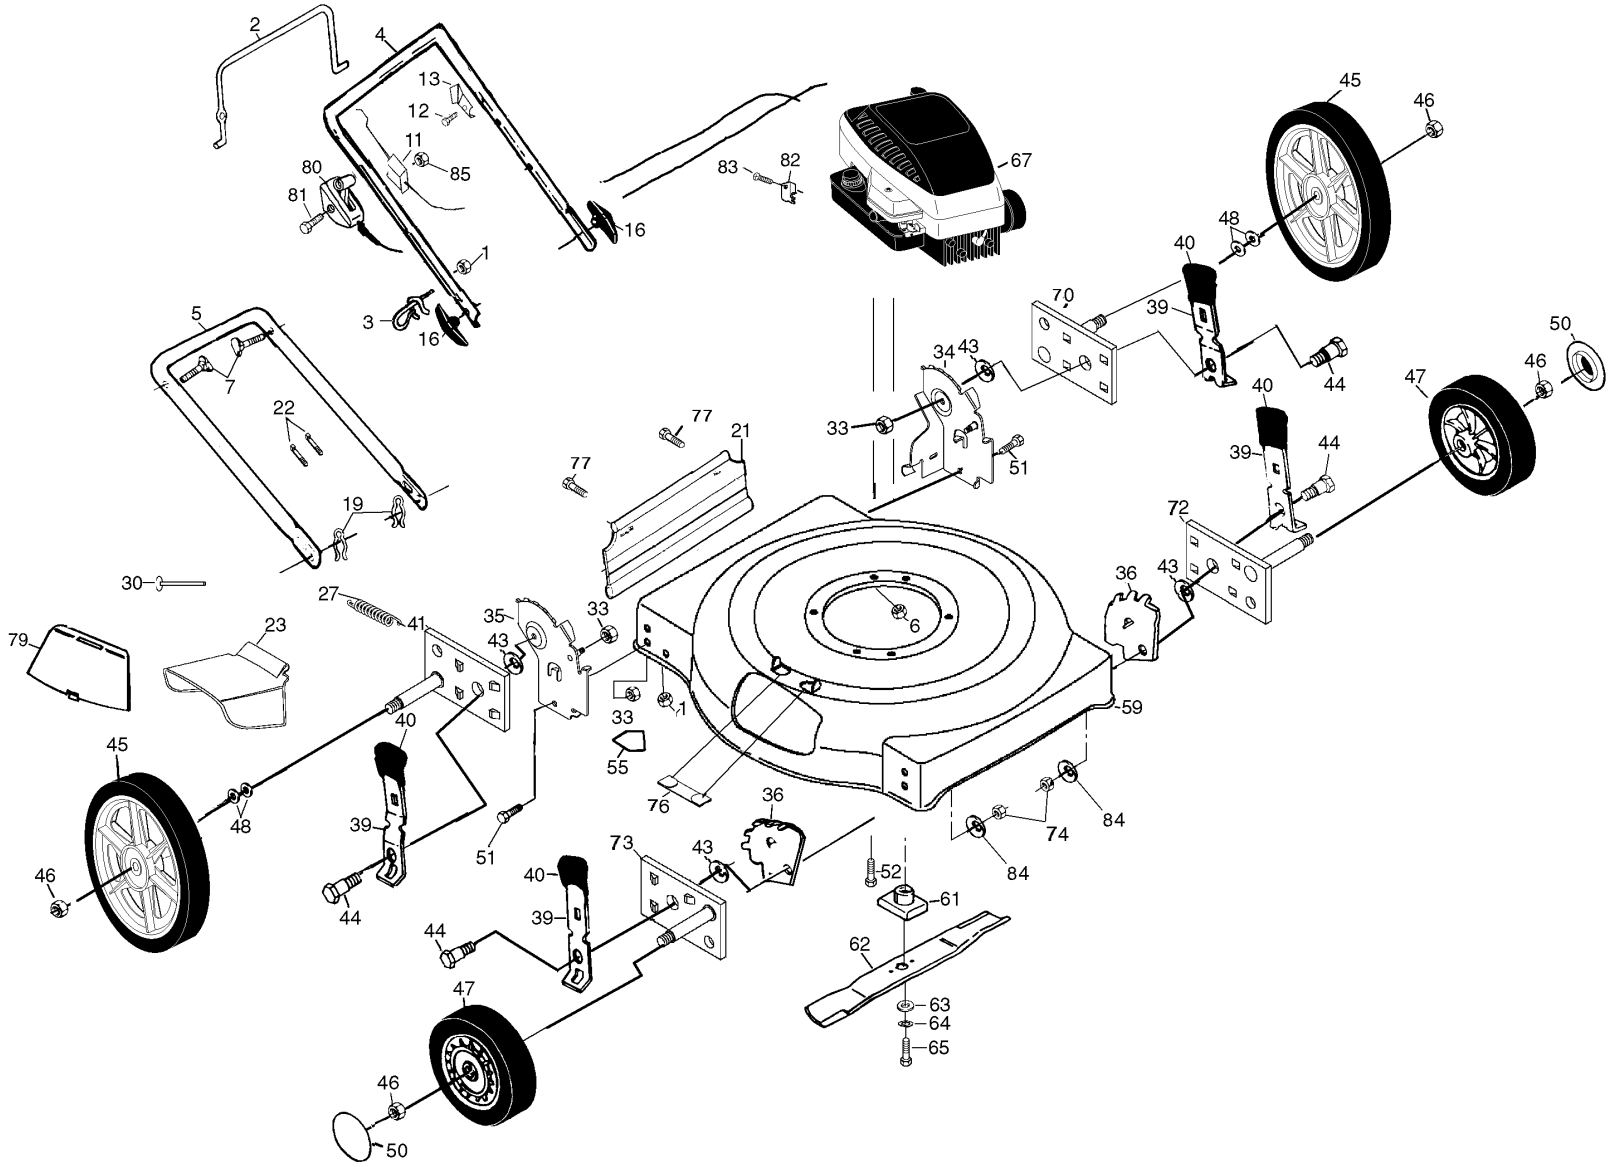

ROTARY LAWN MOWER - - MODEL NUMBER W4QN22SHB

ROTARY LAWN MOWER - - MODEL NUMBER W4QN22SHB

KEY NO.	PART NO.	DESCRIPTION	KEY NO.	PART NO.	DESCRIPTION
1	63601	Locknut 1/4-20	52	150406	Hex Head Thread Rolling Screw 3/8-16 x 1
2	86902	Control Bar	55	107339X	Danger Decal
3	179585	Rope Guide	59	163326	Lawn Mower Housing (Incl. Key Nos. 55)
4	169709X479	Upper Handle	61	851514	Blade Adapter
5	169708X479	Lower Handle	62	141114	22" Blade
7	131959	Handle Bolt 5/16-18	63	851074	Hardened Washer
11	851671	Engine Zone Control Cable	64	850263	Helical Lockwasher 3/8
12	750097	Hex Washer Head Screw #10-24 x 1/2	65	851084	Screw Hex Head 3/8-24 x 1-3/8 (Grd. 8)
13	850733X004	Up-Stop Bracket	67	- - -	Engine, Briggs & Stratton, Model No. 10A902 (Order parts from engine manufacturer)
16	136376	Wing Nut	70	180409X004	Axle Arm Assembly (LR)
19	51793	Hairpin Cotter	72	167132X004	Axle Arm Assembly (LF)
21	165858	Rear Deflector	73	167133X004	Axle Arm Assembly (RF)
22	66426	Wire Tie	74	751153	Nut
23	160831	Discharge Guard	76	161622	Clip, Closeout
27	160832	Torsion Spring	77	74760412	Screw
30	160833	Hinge Rod	79	160830	Mulch Plate
33	63124	Locknut 5/16-18	80	700644	Throttle Control
34	170373X479	Wheel Bracket Support (Left)	81	144929	Screw
35	170374X479	Wheel Bracket Support (Right)	82	111190X	Clamp
36	160835X007	Wheel Bracket Adjuster	83	83816	Screw
39	168360X004	Selector Spring	84	61537	Washer
40	87877	Selector Knob	85	132004	Nut, Hex
41	180410X004	Axle Arm Assembly (RR)	--	162300	Warning Decal (Not Shown)
43	19112222	Washer	--	172782	Operator's Manual (English)
44	160828	Shoulder Bolt	--	172783	Operator's Manual (French)
45	180206	Wheel Assembly (Rear)	--	181455	Replacement Parts Manual
46	83923	Locknut 1/16-18			
47	86984	Wheel Assembly (Front)			
48	57143	Washer			
50	77400	Hubcap			
51	74760514	Hex Head Bolt 5/16-18			

NOTE: All component dimensions given in U.S. inches.
1 inch = 25.4 mm