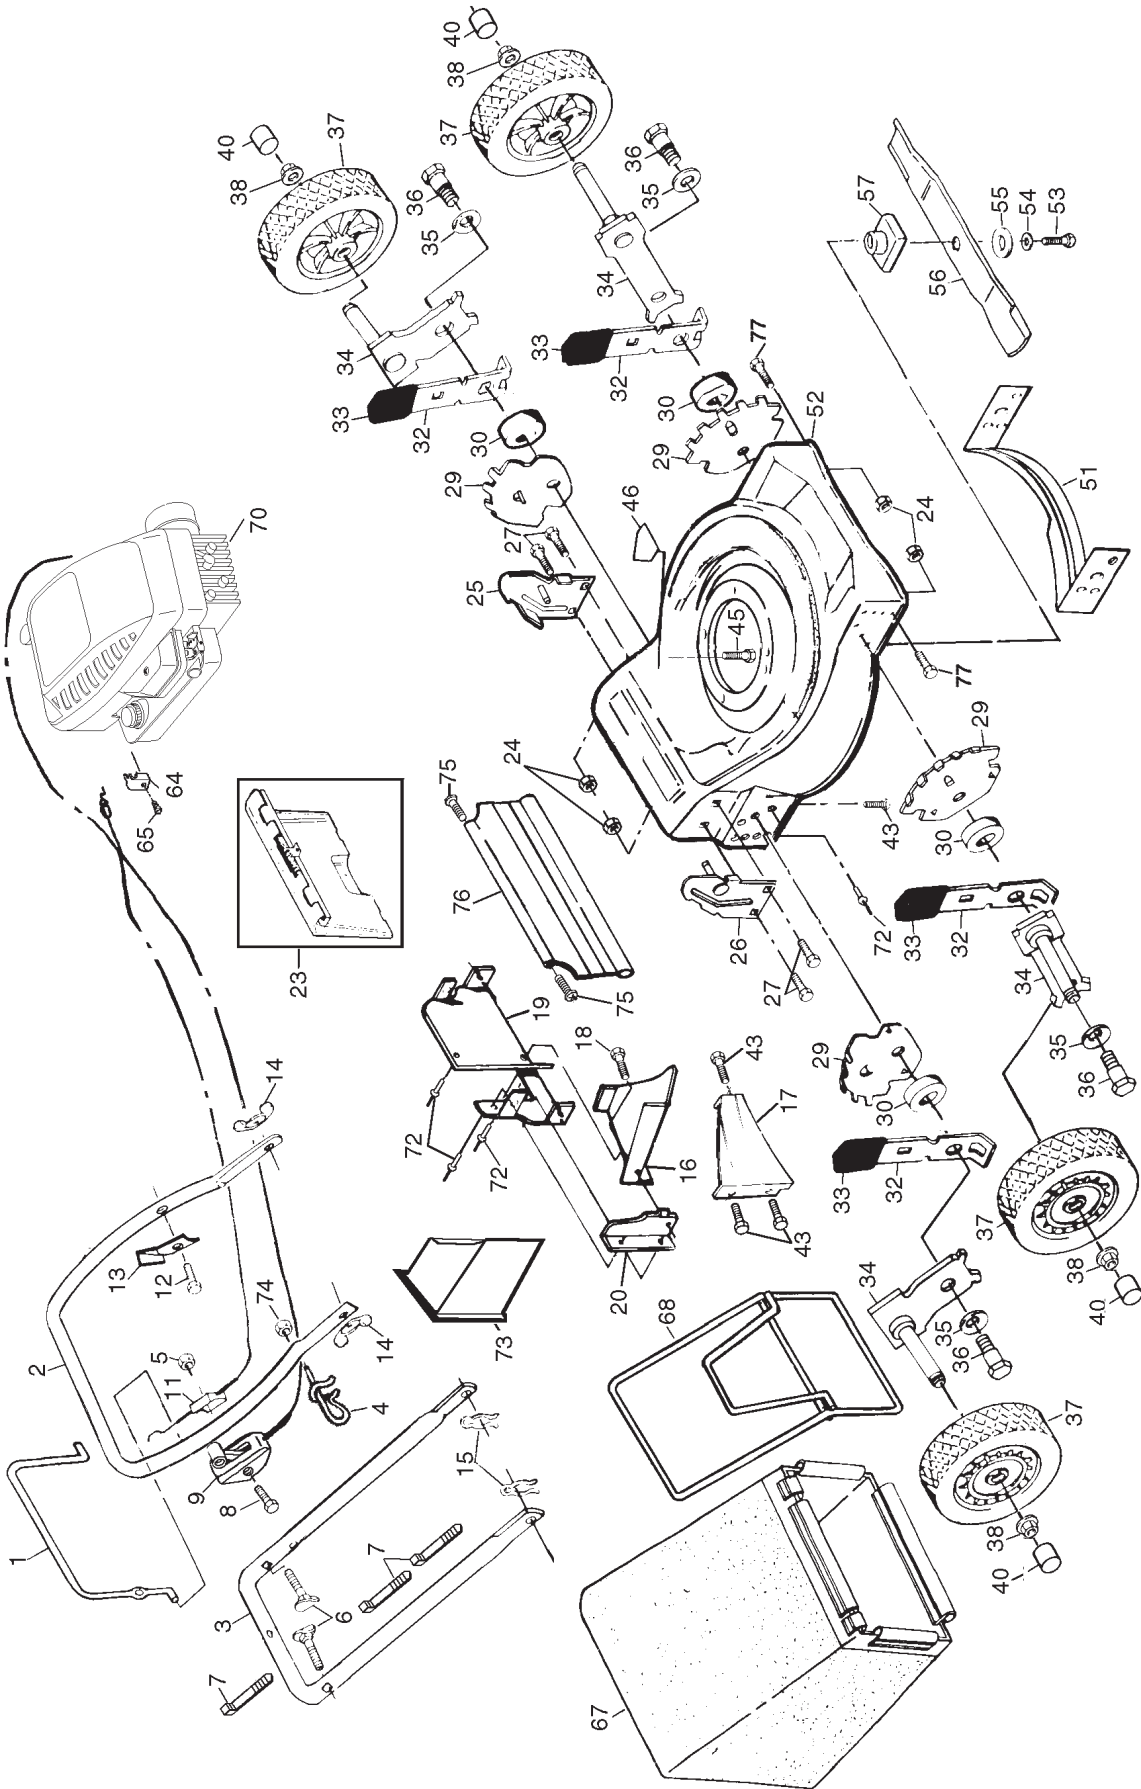

**ROTARY LAWN MOWER -- MODEL NUMBER W4QN20RD**

**ROTARY LAWN MOWER - - MODEL NUMBER W4QN20RD**

KEY NO.	PART NO.	DESCRIPTION	KEY NO.	PART NO.	DESCRIPTION
1	131696	Control Bar	40	800090	Hubcap
2	166860X479	Upper Handle	43	54583	Hex Tapping Screw 1/4-20 x 1/2
3	151590X479	Lower Handle	45	150406	Hex Head Thread Rolling Screw 3/8-16 x 1
4	179585	Rope Guide	46	107339X	Danger Decal
5	132004	Locknut 1/4-20	51	170540	Front Baffle
6	131959	Handle Bolt	52	170631	Housing Assembly (Includes Key Number 46)
7	66426	Wire Tie	53	851084	Hex Head Screw 3/8-24 x 1-3/8 Grade 8
8	<b>183365</b>	Hex Washer Head Screw 1/4-20 x 2-1/8	54	850263	Helical Lock Washer
9	700417	Throttle Control	55	851074	Hardened Washer
11	130861	Engine Zone Control Cable	56	145106	20" Blade
12	<b>750634</b>	Hex Washer Head Screw #10-24 x 1/2	57	850977	Blade Adapter
13	850733X004	Up-Stop Bracket	64	<b>111190X</b>	Cable Clamp
14	128638	Wing Nut	65	83816	Screw #10 x 5/8
15	51793	Hairpin Cotter	67	158830	Grass Bag
16	133188X479	Disc, Baffle	68	149555	Frame, Grass Bag
17	169207X479	Rear Baffle	70	---	Engine, Briggs & Stratton, Model No. 10A902 (Order parts from engine manufacturer)
18	150050	Screw	72	128415	Pop Rivet
19	156445X479	Back Plate	73	166650	Mulching Plug
20	700363X479	Side Baffle	74	<b>73800400</b>	Locknut
23	147613	Kit, Rear Door Assembly	75	88652	Hinge Screw
24	751592	Locknut 3/8-16	76	140657	Rear Skirt
25	151589X479	Handle Bracket Assembly (Left)	77	17600406	Screw 1/4 x 20
26	151588X479	Handle Bracket Assembly (Right)	--	162300	Warning Decal (Not Shown)
27	150078	Screw 5/16-18 x 3/4	--	172782	Operator's Manual, English
29	750085X007	Wheel Adjusting Bracket	--	172783	Operator's Manual, French
30	146630	Spacer	--	<b>188550</b>	Replacement Parts Manual
32	700331X004	Selector Spring	Available accessories not included with mower:		
33	87877	Selector Knob	--	MA36	Chute Deflector
34	145935X004	Axle Arm Assembly	<b>NOTE:</b> All component dimensions given in U.S. inches.		
35	62335	Belleville Washer	1 inch = 25.4 mm		
36	142748	Shoulder Bolt 3/8-16			
37	800220	Wheel Assembly			
38	83923	Washer			