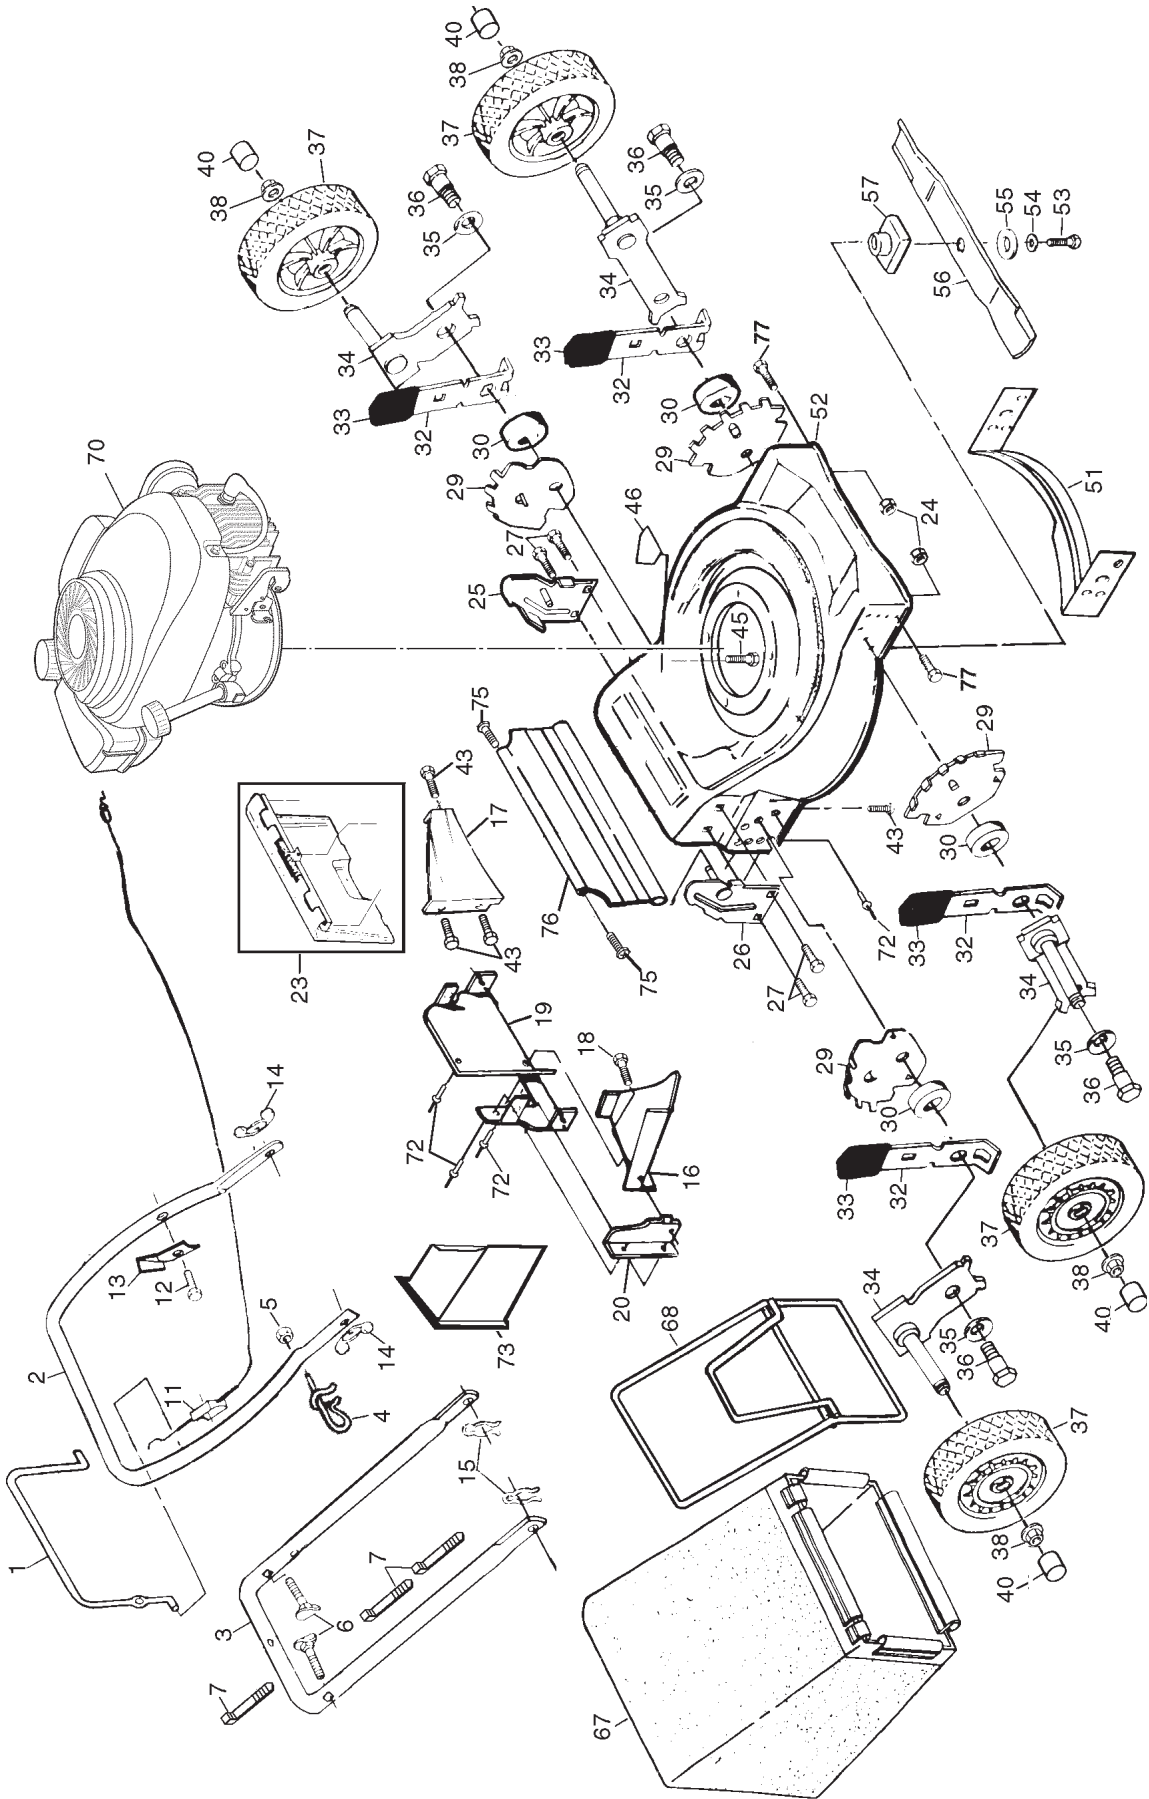

ROTARY LAWN MOWER -- MODEL NUMBER W425QN20RA

ROTARY LAWN MOWER -- MODEL NUMBER W425QN20RA

KEY NO.	PART NO.	DESCRIPTION	KEY NO.	PART NO.	DESCRIPTION
1	131696	Control Bar	40	800090	Hubcap
2	166860X479	Upper Handle	43	54583	Hex Tapping Screw 1/4-20 x 1/2
3	151590X479	Lower Handle	45	150406	Hex Head Thread Rolling Screw 3/8-16 x 1
4	179585	Rope Guide	46	141846	Danger Decal
5	132004	Locknut 1/4-20	51	170540	Front Baffle
6	131959	Handle Bolt	52	170680	Housing Assembly (Incl. Ref. #46)
7	66426	Wire Tie	53	851084	Hex Head Screw 3/8-24 x 1-3/8 Grd. 8
11	164322	Engine Zone Control Cable	54	850263	Helical Lock Washer
12	750634	Hex Washer Head Screw #10-24 x 1/2	55	851074	Hardened Washer
13	850733X004	Up-Stop Bracket	56	145106	20" Blade
14	128638	Wing Nut	57	850977	Blade Adapter
15	51793	Hairpin Cotter	67	168285	Grass Bag
16	133188X479	Disc. Baffle	68	149555	Catcher Frame
17	169207X479	Rear Baffle	70	---	Engine, Tecumseh, Model Number LEY90 (Order parts from engine manufacturer)
18	150050	Screw	72	128415	Pop Rivet
19	156445X479	Back Plate	73	166650	Mulching Plug
20	700363X479	Side Baffle	75	88652	Hinge Screw
23	147613	Rear Door Assembly Kit	76	140657	Rear Skirt
24	751592	Locknut 3/8-16	77	17600406	Screw 1/4 x 20
25	151589X479	Handle Bracket Assembly (Left)	--	161058	Warning Decal (Not Shown)
26	151588X479	Handle Bracket Assembly (Right)	--	172782	Operator's Manual, English
27	150078	Screw 5/16-18 x 3/4	--	172784	Operator's Manual, Spanish
29	750085X007	Wheel Adjusting Bracket	--	186439	Repair Parts Manual, English
30	146630	Spacer	Available accessories not included with mower:		
32	700331X004	Selector Spring	--	MA36	Chute Deflector
33	87877	Selector Knob	NOTE: All component dimensions given in U.S. inches. 1 inch = 25.4 mm		
34	145935X004	Axle Arm Assembly			
35	62335	Belleville Washer			
36	142748	Shoulder Bolt 3/8-16			
37	800220	Wheel Assembly			
38	83923	Washer			