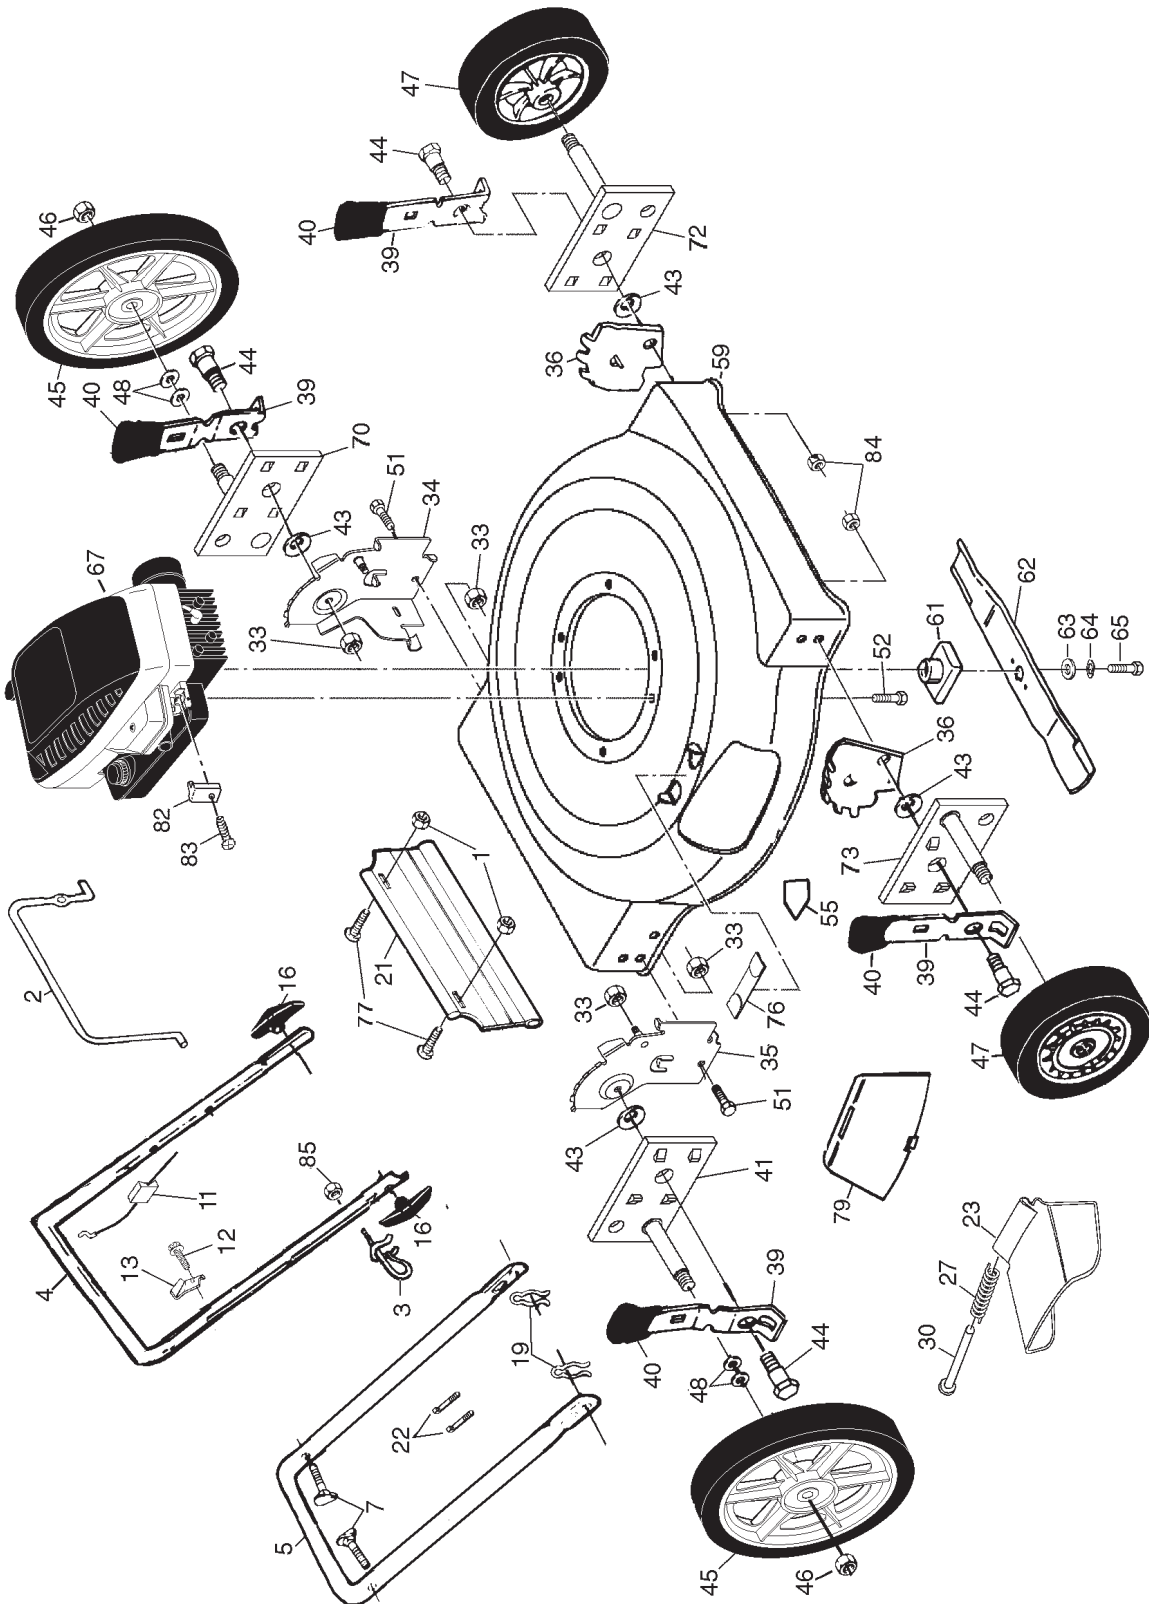

ROTARY LAWN MOWER -- MODEL NUMBER SO4QN22SHA

ROTARY LAWN MOWER - - MODEL NUMBER SO4QN22SHA

KEY NO.	PART NO.	DESCRIPTION	KEY NO.	PART NO.	DESCRIPTION
1	63601	Locknut 1/4-20	48	571143	Washer
2	86902	Control Bar	51	74760514	Hex Head Bolt 5/16-18
3	179585	Rope Guide	52	150406	Hex Head Thread Rolling Screw 3/8-16 x 1
4	169709X479	Upper Handle	55	141846	Danger Decal
5	169708X479	Lower Handle	59	185305	Lawn Mower Housing (Includes Key No. 55)
7	131959	Handle Bolt 5/16-18	61	851514	Blade Adapter
11	176556	Engine Zone Control Cable	62	141114	22" Blade
12	750634	Hex Washer Head Screw #10-24 x 1/2	63	851074	Hardened Washer
13	86899X004	Up-Stop Bracket	64	850263	Helical Lockwasher 3/8
16	136376	Wing Nut	65	851084	Screw Hex Head 3/8-24 x 1-3/8 (Grd. 8)
19	51793	Hairpin Cotter	67	- - -	Engine, Briggs & Stratton, Model No. 10A902 (Order parts from engine manufacturer)
21	165858	Rear Deflector	70	180409X004	Axle Arm Assembly (LR)
22	66426	Wire Tie	72	167132X004	Axle Arm Assembly (LF)
23	160831	Discharge Guard	73	167133X004	Axle Arm Assembly (RF)
27	160832	Torsion Spring	74	751153	Nut
30	160833	Hinge Rod	76	161622	Clip, Closeout
33	63124	Locknut 5/16-18	77	74760412	Screw
34	170373X479	Wheel Bracket Support (Left)	79	160830	Mulch Plate
35	170374X479	Wheel Bracket Support (Right)	84	166785	Nut, Flange
36	160835X007	Wheel Bracket Adjuster	85	132004	Nut, Hex
39	168360X004	Selector Spring	- -	161058	Warning Decal (Not Shown)
40	87877	Selector Knob	- -	172782	Operator's Manual (English)
41	180410X004	Axle Arm Assembly (RR)	- -	172784	Operator's Manual (Spanish)
43	183901	Washer	- -	185316	Replacement Parts Manual (English)
44	160828	Shoulder Bolt			
45	185457	Wheel Assembly (Rear)			
46	83923	Locknut 1/16-18			
47	800220	Wheel Assembly (Front)			

NOTE: All component dimensions given in U.S. inches.
1 inch = 25.4 mm