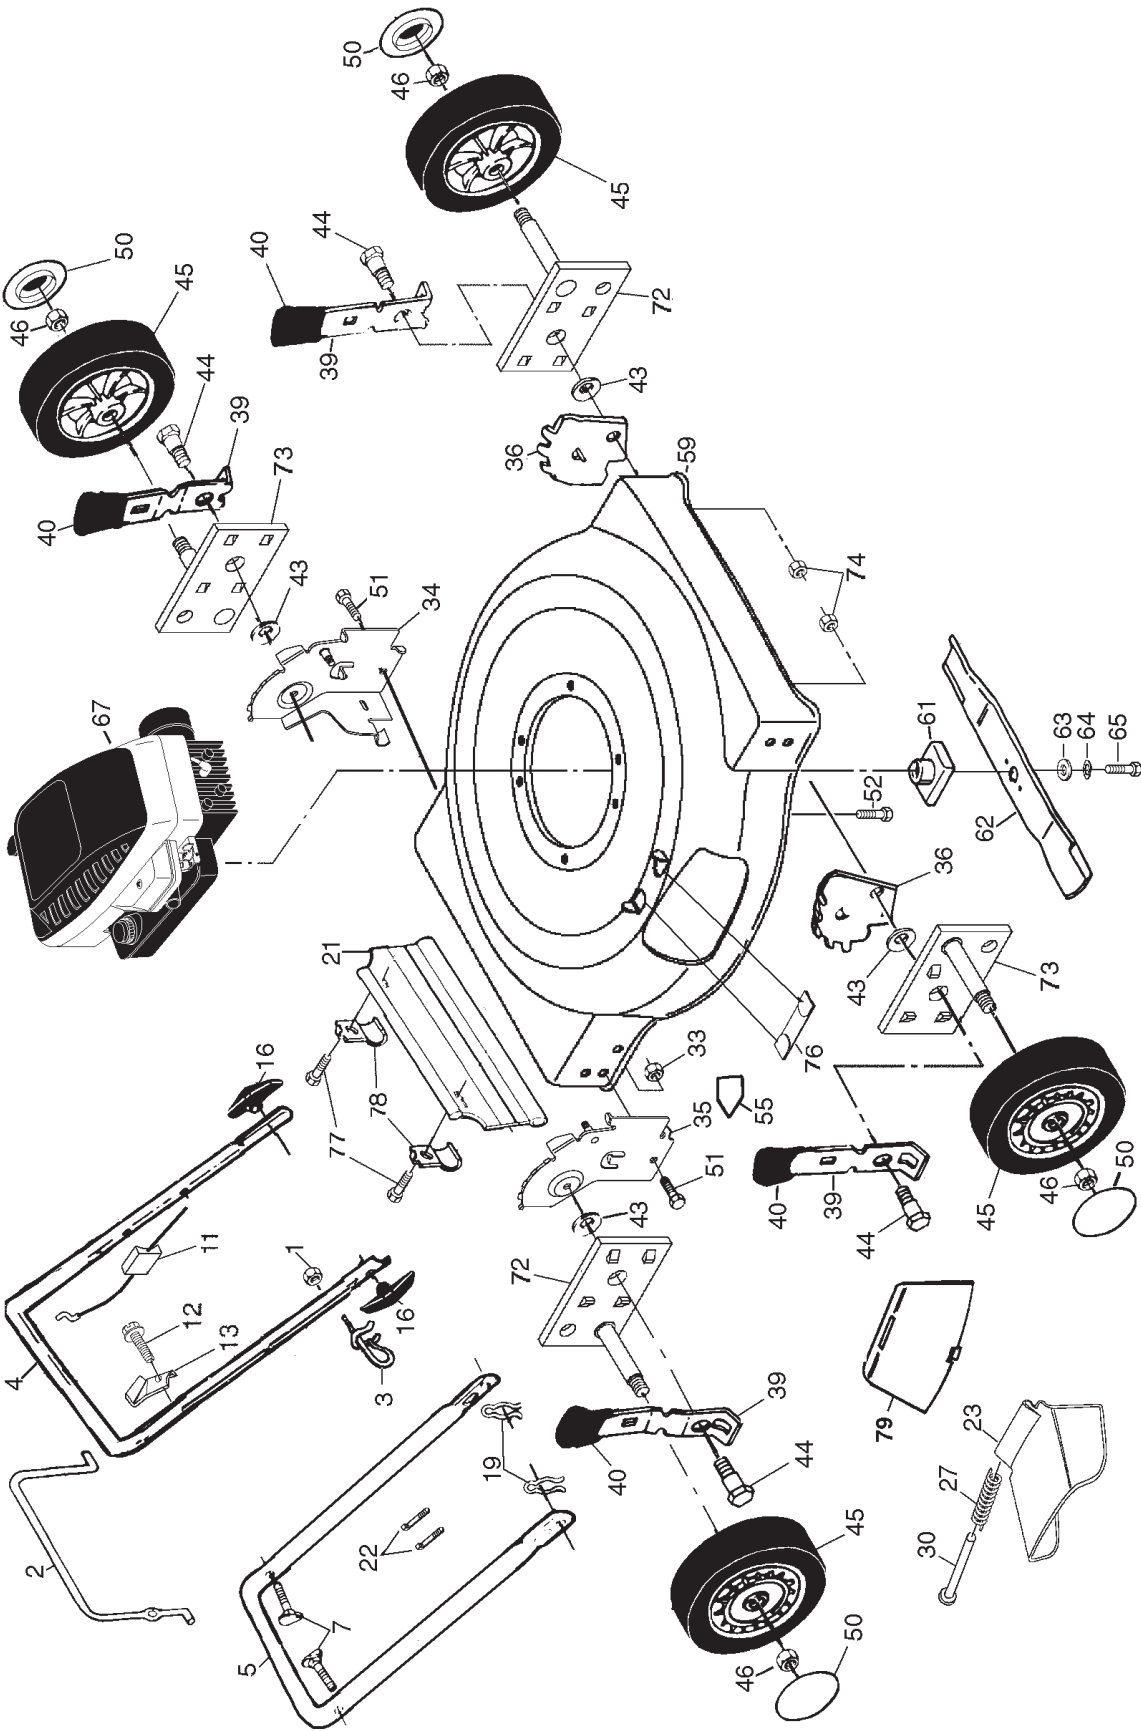

ROTARY LAWN MOWER -- MODEL NUMBER SO4QN22SA

ROTARY LAWN MOWER - - MODEL NUMBER SO4QN22SA

KEY NO.	PART NO.	DESCRIPTION	KEY NO.	PART NO.	DESCRIPTION
1	132004	Locknut 1/4-20	50	77400	Hubcap
2	86902	Control Bar	51	17600406	Screw, Hex Head, Serrated 1/4 x 20.tt
3	179585	Rope Guide	52	150406	Hex Head Thread Rolling Screw 3/8-16 x 1
4	169709X479	Upper Handle	55	141846	Danger Decal
5	169708X479	Lower Handle	59	185305	Lawn Mower Housing (Includes Key Number 55)
7	131959	Handle Bolt 5/16-18	61	851514	Blade Adapter
11	176556	Engine Zone Control Cable	62	141114	22" Blade
12	750634	Hex Washer Head Screw #10-24 x 1/2	63	851074	Hardened Washer
13	86899X004	Up-Stop Bracket	64	850263	Helical Lockwasher 3/8
16	136376	Handle Knob	65	851084	Screw Hex Head 3/8-24 x 1-3/8 (Grade 8)
19	51793	Hairpin Cotter	67	- - -	Engine, Briggs & Stratton, Model Number 10A902 (Order parts from engine manufacturer)
21	165858	Rear Deflector	72	167132X004	Axle Arm Assembly (LF)
22	66426	Wire Tie	73	167133X004	Axle Arm Assembly (RF)
23	160831	Discharge Guard	74	166785	Nut
27	160832	Torsion Spring	76	161622	Clip. Closeout
30	160833	Hinge Rod	77	750097	Screw
33	73930500	Nut Hex Flange Lock 5/16 - 18	78	87584X004	Shoulder Bolt 5/16-18X.51
34	168164X479	Wheel Bracket Support (Left)	79	160830	Mulcher Plate
35	168165X479	Wheel Bracket Support (Right)	--	161058	Warning Decal (Not Shown)
36	160835X007	Wheel Bracket Adjuster	--	172782	Operator's Manual (English)
39	168360X004	Selector Spring	--	172784	Operator's Manual (Spanish)
40	87877	Selector Knob	--	185304	Replacement Parts Manual
43	183901	Washer			
44	160828	Shoulder Bolt 5/16-18 x .33			
45	800220	Wheel Assembly			
46	83923	Locknut 1/16-18			

NOTE: All component dimensions given in U.S. inches.
1 inch = 25.4 mm