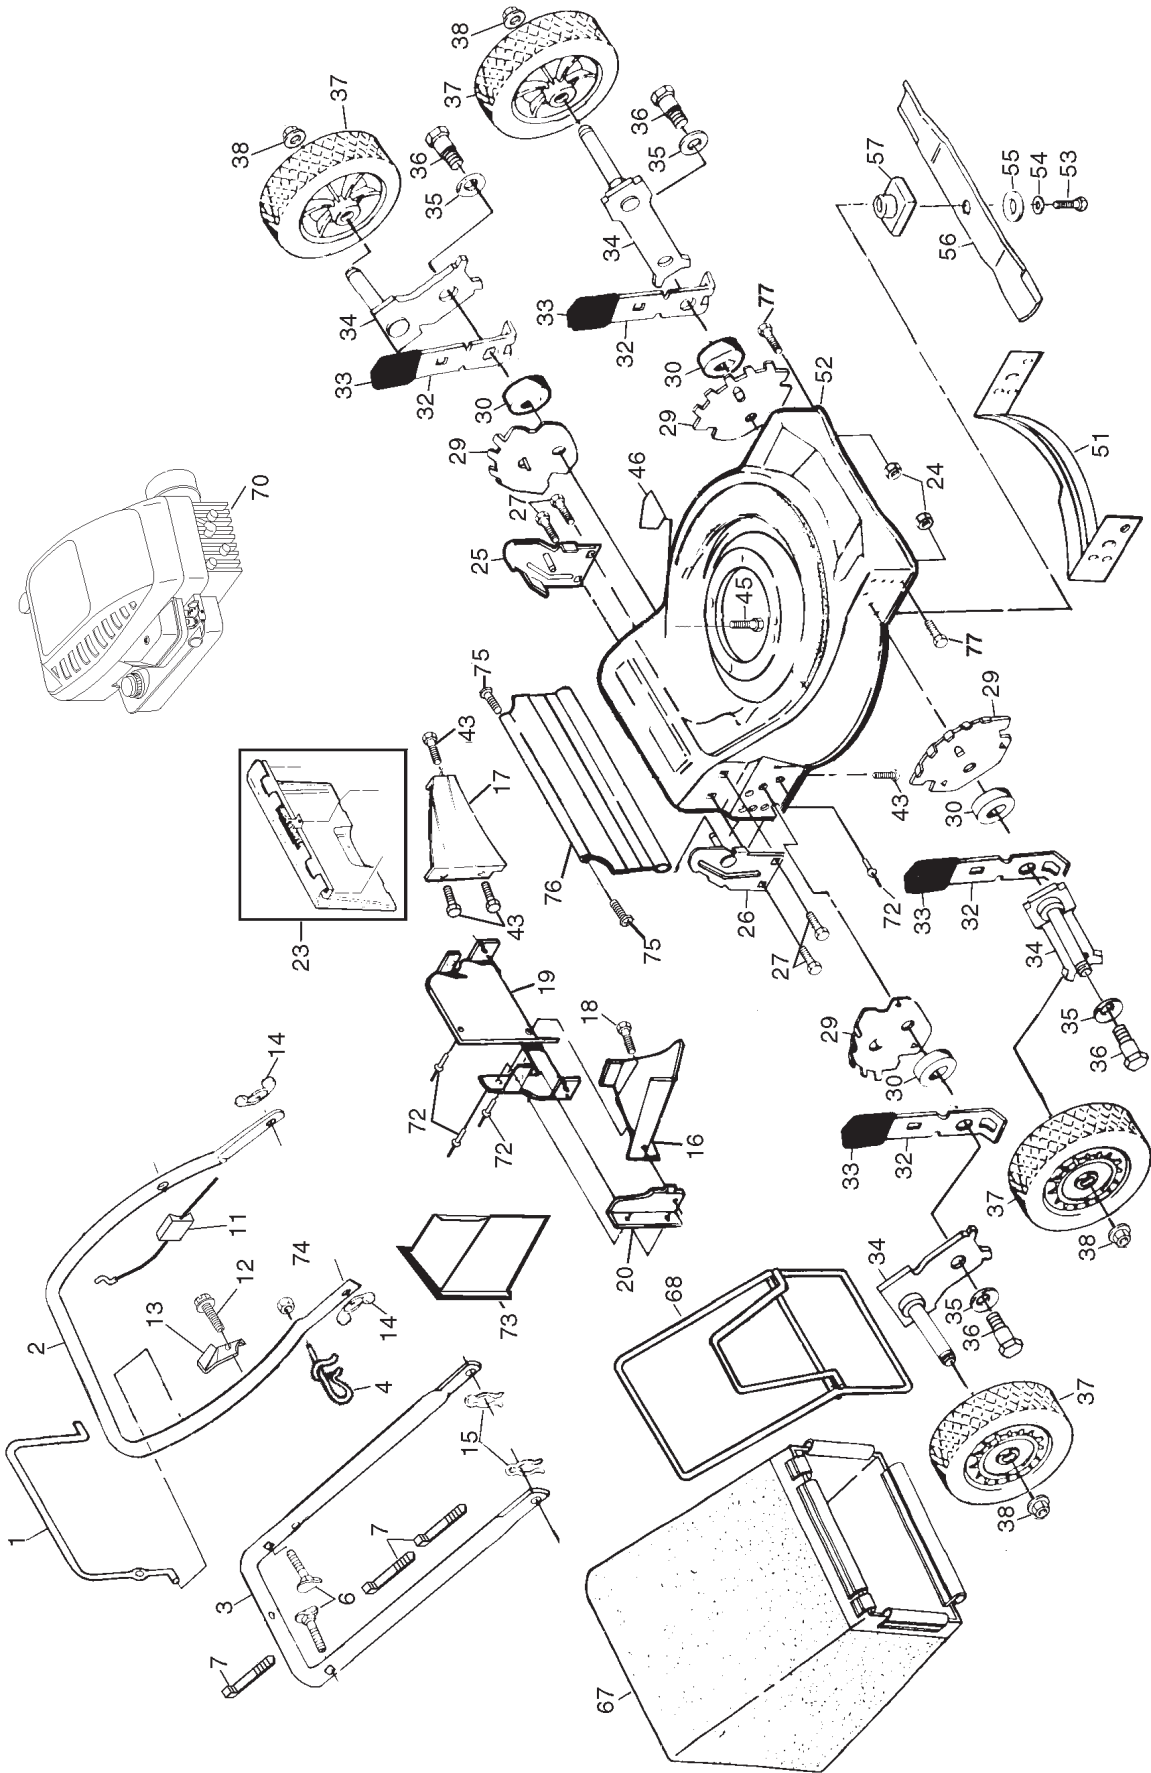

ROTARY LAWN MOWER -- MODEL NUMBER SO4QN20RA

ROTARY LAWN MOWER - - MODEL NUMBER SO4QN20RA

KEY NO.	PART NO.	DESCRIPTION	KEY NO.	PART NO.	DESCRIPTION
1	131696	Control Bar	43	54583	Hex Tapping Screw 1/4-20 x 1/2
2	166860X479	Upper Handle	45	150406	Hex Head Thread Rolling Screw 3/8-16 x 1
3	151590X479	Lower Handle	46	141846	Danger Decal
4	179585	Rope Guide	51	170540	Front Baffle
6	131959	Handle Bolt	52	185294	Housing Assembly (Incl. Ref. #46)
7	66426	Wire Tie	53	851084	Hex Head Screw 3/8-24 x 1-3/8 Grd. 8
11	180817	Engine Zone Control Cable	54	850263	Helical Lock Washer
12	750634	Hex Washer Head Screw #10-24 x 1/2	55	851074	Hardened Washer
13	186899X004	Up-Stop Bracket	56	145106	20° Blade
14	128638	Wing Nut	57	850977	Blade Adapter
15	51793	Hairpin Cotter	67	149787	Grass Bag
16	133188X479	Disc. Baffle	68	149555	Catcher Frame
17	169207X479	Rear Baffle	70	- - -	Engine, Briggs & Stratton, Model No. 10A902 (Order parts from engine manufacturer)
18	150050	Screw	72	128415	Pop Rivet
19	156445X479	Back Plate	73	166650	Mulching Plug
20	700363X479	Side Baffle	74	132004	Nut, Lock
23	147613	Rear Door Assembly Kit	75	88652	Hinge Screw
24	751592	Locknut 3/8-16	76	140657	Rear Skirt
25	151589X479	Handle Bracket Assembly (Left)	77	17600406	Screw 1/4 x 20
26	151588X479	Handle Bracket Assembly (Right)	- -	161058	Warning Decal (Not Shown)
27	150078	Screw 5/16-18 x 3/4	- -	172782	Operator's Manual (English)
29	750085X007	Wheel Adjusting Bracket	- -	172784	Operator's Manual (Spanish)
30	146630	Spacer	- -	185293	Replacement Parts Manual
32	700331X004	Selector Spring			Available accessories not included with mower:
33	87877	Selector Knob	- -	MA36	Chute Deflector
34	145935X004	Axle Arm Assembly			NOTE: All component dimensions given in U.S. inches.
35	62335	Belleville Washer			1 inch = 25.4 mm
36	142748	Shoulder Bolt 3/8-16			
37	800220	Wheel Assembly			
38	83923	Washer			