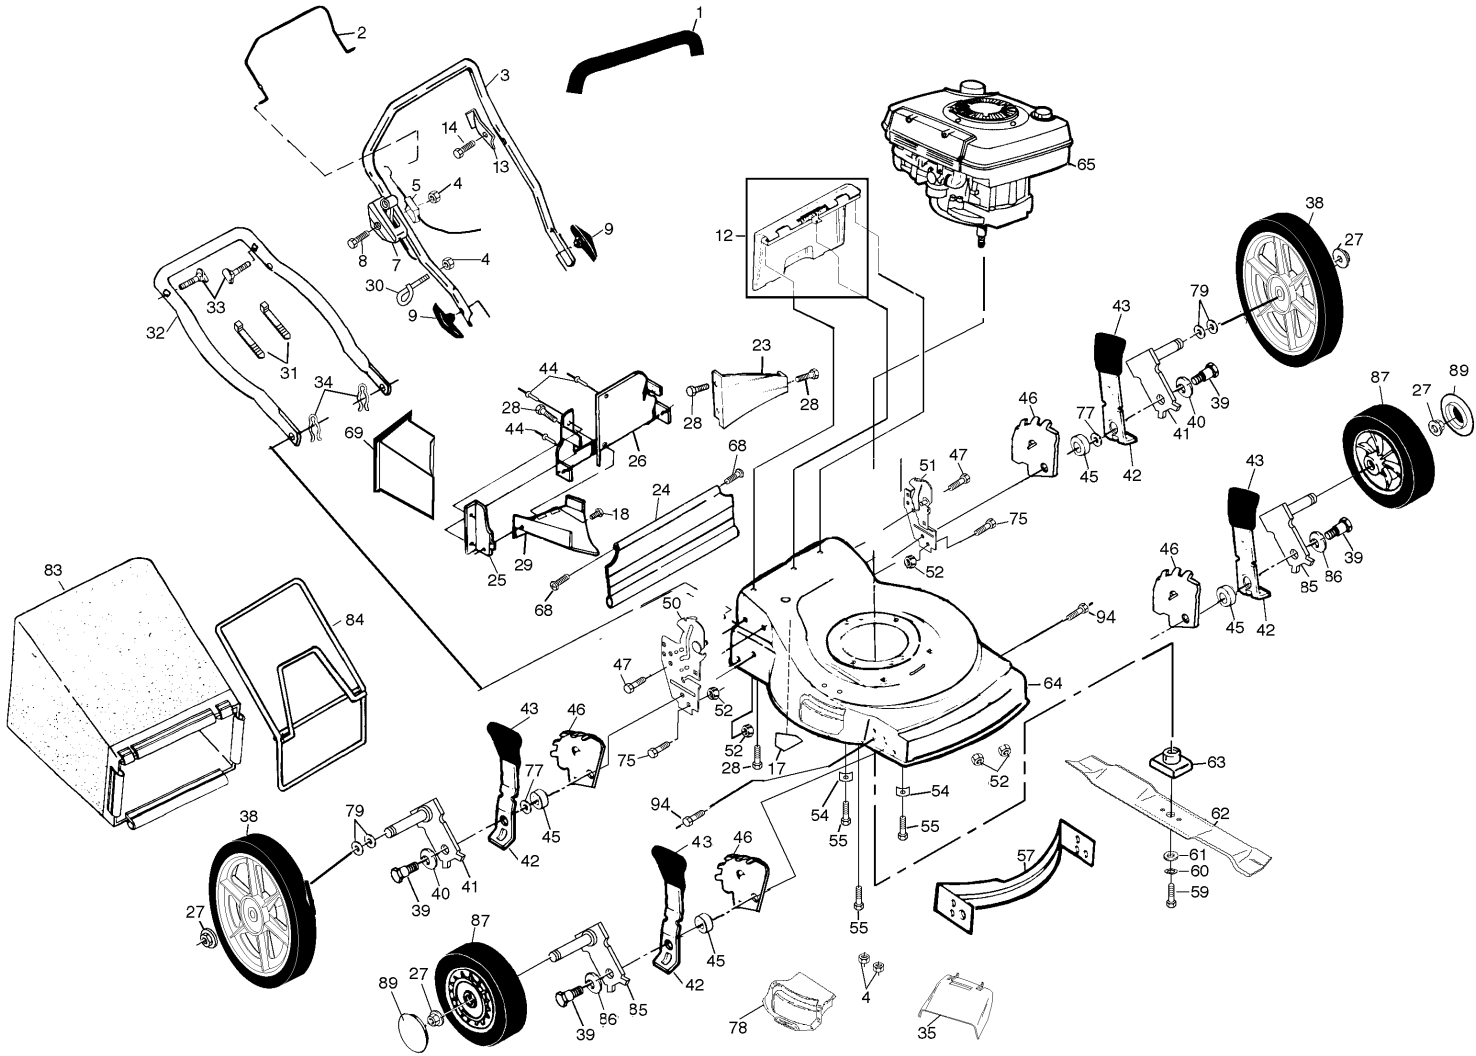

REPAIR PARTS

POWER PROPELLED ROTARY LAWN MOWER - - MODEL NO. S65N22CHB

REPAIR PARTS

For Parts Call K&T 606-678-9623 or 606-561-4983

REPAIR PARTS

POWER PROPELLED ROTARY LAWN MOWER - - MODEL NO. S65N22CHB

KEY PART NO.	PART NO.	DESCRIPTION	KEY PART NO.	PART NO.	DESCRIPTION
1	164265	Handle Grip	47	150078	Self-tapping Screw 5/16-18 x 3/4
2	131036	Control Bar	50	161812X479	Handle Bracket (Right)
3	167163	Upper Handle	51	161814X479	Handle Bracket (Left)
4	63601	Locknut	52	751592	Locknut 3/8-16
5	851671	Engine Zone Control Cable	54	851201X004	Engine Washer
7	163054	Throttle Control	55	150406	Hex Head Thread Rolling Screw 3/8-16 x 1-1/8
8	144929	Hex Washer Head Screw 1/4-20 x 2-1/8	57	170557	Front Baffle Kit
9	136376	Handle Knob	59	851084	Hex Head Machine Screw 3/8-24 x 1-3/8 Gr. 8
12	151023	Rear Door Kit	60	850263	Helical Lock Washer
13	850733X004	Upstop Bracket	61	851074	Hardened Washer
14	750097	Screw	62	141114	Blade 22"
17	107339X	Danger Decal	63	851514	Blade Adapter
18	150050	Screw #10	64	177550	Lawn Mower Housing Kit (Includes Key No. 17)
23	133040X479	Baffle, Rear	65	-----	Tecumseh Model No. OVRM120
24	140540	Rear Skirt			Order parts from engine manufacturer
25	700365X479	Side Baffle	68	88652	Hinge Screw
26	156380X479	Back Plate	69	166649	Mulcher Plug
27	83923	Flanged Locknut	75	74760612	Bolt
28	54583	Screw Hex Head 1/4-20 x 1/2	77	88348	Flat Washer
29	176655X479	Discharge Baffle	78	147738	Combi-cut Door
30	132001	Rope Guide	79	57143	Wave Washer
31	66426	Wire Tie	83	158830	Grass Bag
32	151721X479	Lower Handle	84	149555	Catcher Frame
33	131959	Handle Bolt	85	145935X004	Axle Arm
34	51793	Hairpin Cotter	86	62335	Spring Washer
35	145285	Clip-on Discharge Deflector	87	146247	Wheel
38	701401	Wheel & Tire Assembly	89	77400	Hubcaps
39	142748	Shoulder Bolt	94	17600406	Screw
40	61651	Spring Washer	--	162300	Warning Decal (Not Shown)
41	750913X004	Axle Arm	--	172782	Operator's Manual (English)
42	700331X004	Selector Spring	--	177954	Replacement Parts Manual
43	87877	Selector Knob			
44	128415	Pop Rivet			
45	146630	Spacer			
46	700325X007	Wheel Adjusting Bracket