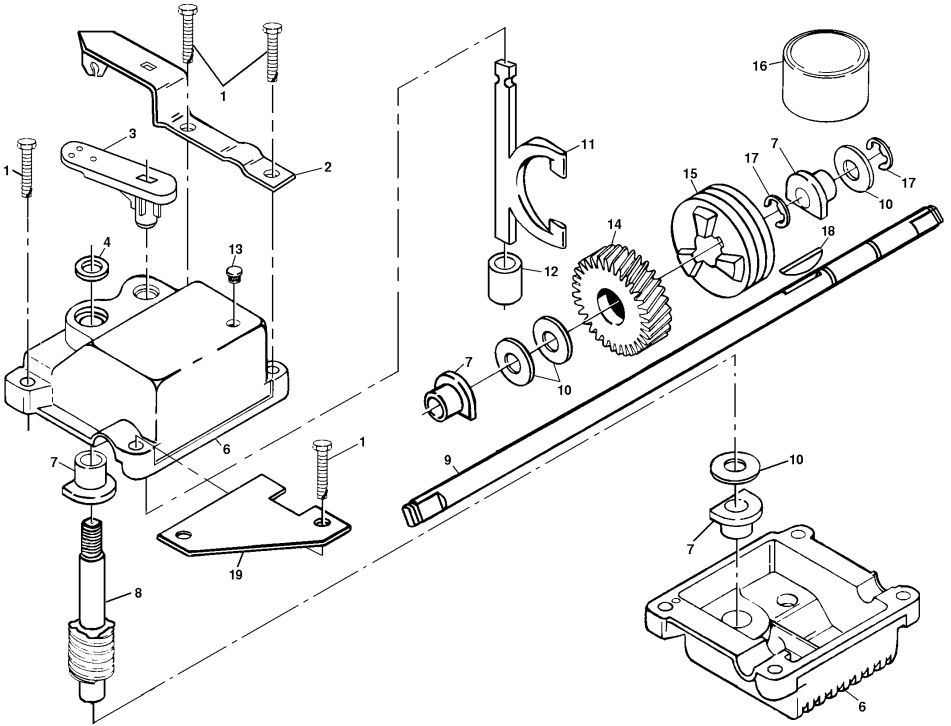

REPAIR PARTS

**POWER PROPELLED ROTARY LAWN MOWER - MODEL NUMBER S55HY22CHB
GEAR CASE ASSEMBLY - - PART NUMBER 702511**

KEY NO.	PART NO.	DESCRIPTION
1	17490416	Tapping Screw 1/4-20 x 1-1/4
2	137055X004	Engagement Bracket
3	137053	Shifter
4	57072	Seal
6	48373	Gear Case Halves Kit (Includes Key Numbers 4 and 7)
7	77881	Bearing
8	137051	Worm Shaft
9	137074	Drive Shaft
10	57079	Hardened Washer
11	131484	Clutch Yoke
12	700343	Bushing
13	86447	Plug
14	137050	Helical Gear
15	750436X	Clutch Jaw
16	750369	Grease
17	12000003	E-Ring
18	850848	Hi-Pro Key
19	81585X004	Spring Bracket

NOTE: All component dimensions given in U.S. inches.
1 inch = 25.4 mm