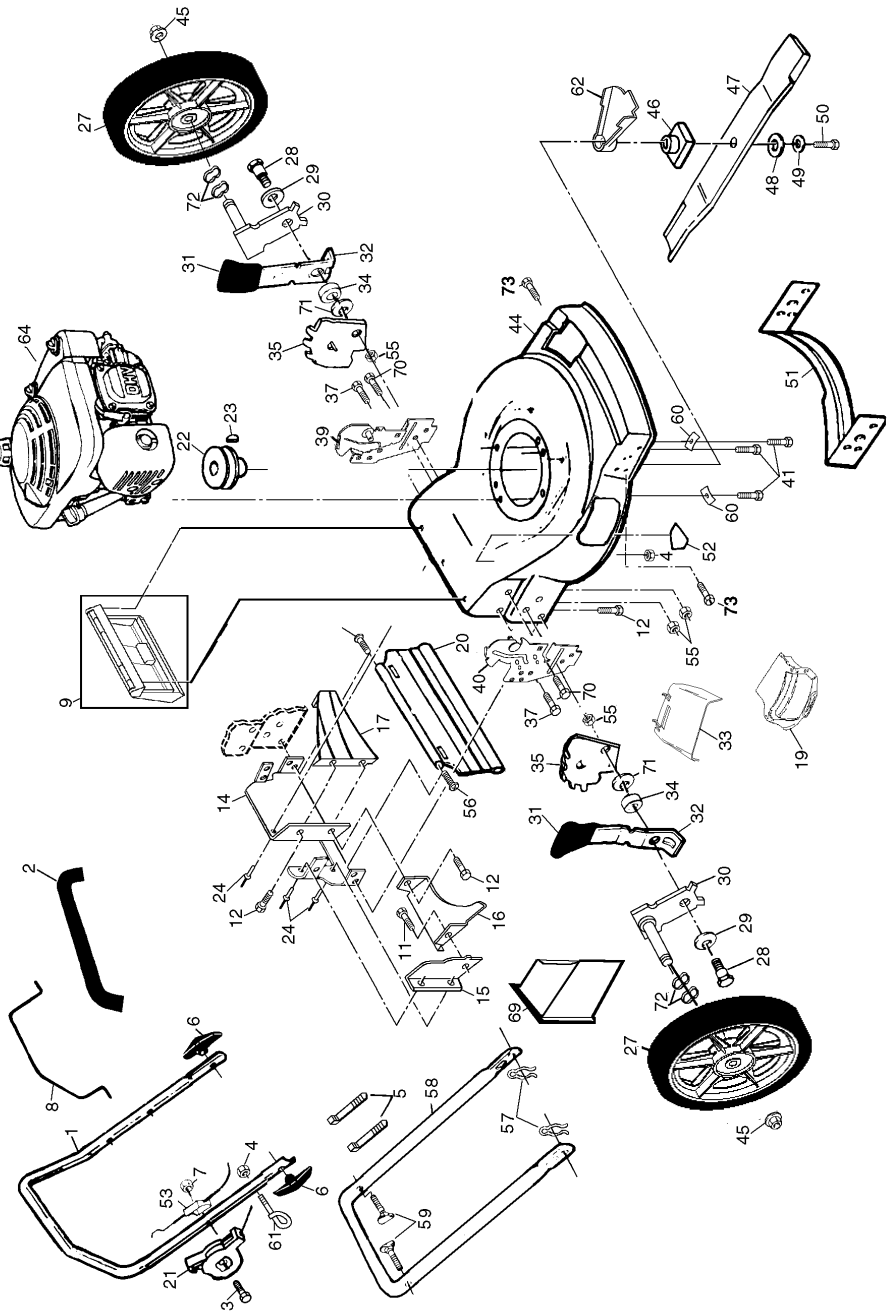

POWER PROPELLED ROTARY LAWN MOWER -- MODEL NUMBER S55HY22CHB

POWER PROPELLED ROTARY LAWN MOWER - - MODEL NUMBER S55HY22CHB

KEY PART NO. NO.	DESCRIPTION	KEY PART NO. NO.	DESCRIPTION
1	167163 Upper Handle	40	161812X479 Handle Bracket Assembly (Right)
2	164265 Handle Grip	41	150406 Hex Head Thread Rolling Screw 3/8-16 x 1-1/8
3	144929 Hex Washer Head Screw 1/4-20 x 2-1/8	44	170586 Lawn Mower Housing (Incl. Key Nos. 14, 15, 51 & 52)
4	63601 Locknut 1/4-20	45	83923 Flanged Locknut 3/8-16
5	66426 Wire Tie	46	851514 Blade Adapter
6	136376 Handle Knob	47	141114 Blade 22"
7	63601 Locknut 1/4-20	48	851074 Hardened Washer
8	145794 Control Bar	49	850263 Helical Washer
9	151023 Rear Door Kit	50	851084 Hex Head Machine Screw 3/8-24 x 1-3/8 Gr. 8
11	150050 Self Tapping Screw #10-24 x 5/8	51	170557 Front Baffle Kit
12	54583 Hex Tapping Screw w/Sems 1/4-20 x 1/2	52	107339X Danger Decal
14	156380X479 Back Plate	53	130861 Cable
15	700365X479 Side Baffle	55	751592 Locknut 3/8-16
16	176655X479 Discharge Baffle	56	88652 Hinge Screw 1/4-20 x 1-1/4
17	133040X479 Rear Baffle	57	51793 Hairpin Cotter
19	147738 Comb-cut Door	58	151721X479 Lower Handle
20	140540 Rear Skirt	59	131959 Handle Bolt
21	163340 Throttle Control	60	851201X004 Washer
22	84596 Engine Pulley	61	132001 Rope Guide
23	87677 Hi-Pro Key #505	62	134612 Debris Shield
24	128415 Pop Rivet	64	--- Engine-Honda Model No. GCV 160
27	701401 Wheel		Order parts from engine manufacturer
28	142748 Shoulder Bolt 3/8-16 x 1-3/8	69	166649 Mulcher Plug
29	61651 Spring Washer	70	74760612 Bolt
30	750913X004 Axle Arm Assembly	71	86348 Washer
31	87877 Selector Knob	72	57143 Wave Washer
32	700331X004 Selector Spring	73	17600406 Screw
33	145285 Clip-on Discharge Deflector	---	162300 Warning Decal (Not Shown)
34	146630 Spacer	---	172787 Operator's Manual (English)
35	700325X007 Wheel Adjusting Bracket	---	178997 Replacement Parts Manual
37	150078 Thread Cutting Screw w/Sems 5/16-18 x 3/4		
39	161814X479 Handle Bracket Assembly (Left)		

NOTE: All component dimensions given in U.S. inches. 1 inch = 25.4 mm