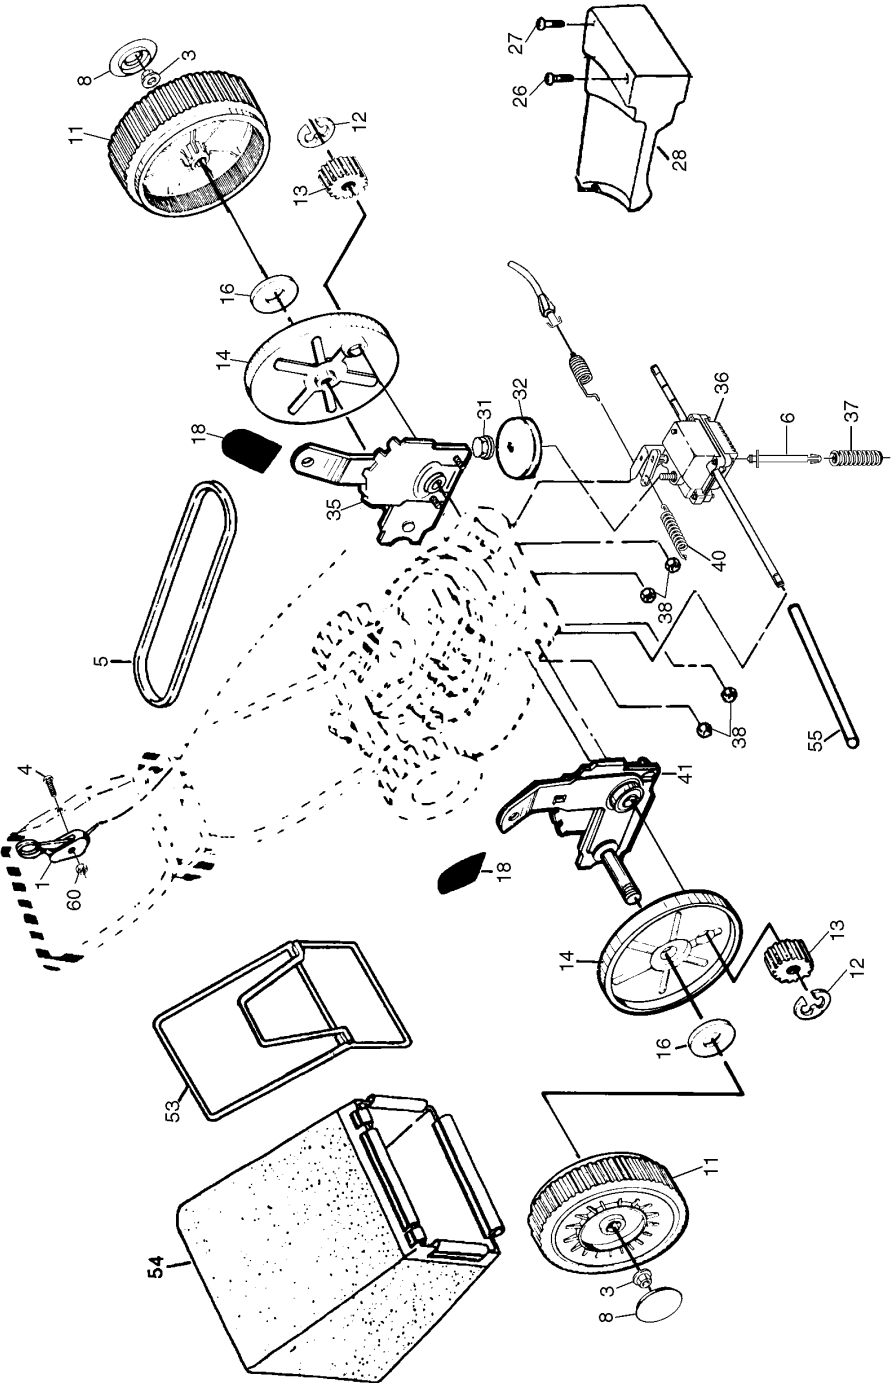

POWER PROPELLED ROTARY LAWN MOWER -- MODEL NUMBER S55HY22CHB

POWER PROPELLED ROTARY LAWN MOWER - - MODEL NUMBER S55HY22CHB

KEY PART NO.	DESCRIPTION	KEY PART NO.	DESCRIPTION
1	146323 Control Cable Assembly	31	132010 Hex Flange Nut
3	145212 Flanged Locknut 3/8-16	32	137052 Drive Pulley
4	158755 Hex Washer Head Screw 1/4-20 x 2.12	35	151521 Wheel Adjuster Assembly (Left)
5	146527 V-Belt	36	702511 Gear Case Assembly
6	150495 Spring Retainer	37	137090 Spring
8	77400 Hubcap	38	63601 Locknut 1/4-20
11	700953 Wheel & Tire Assembly	40	75192 Spring
12	12000058 E-Ring	41	151520 Wheel Adjuster Assembly (Right)
13	137054 Pinion	53	149555 Frame Assembly
14	88080 Dust Cover	54	158830 Grass Catcher
16	67725 Washer 1/2 x 1-1/2 x .134	55	86012 Driveshaft Cover
18	87877 Selector Knob	60	751152 Nut
26	146072 Pan Head Tapping Screw #10-24 x 2-3/4		
27	149746 Pan Head Screw #10-24 x 1- 3/4		
28	137081 Drive Cover		

NOTE: All component dimensions given in U.S. inches.
1 inch = 25.4 mm