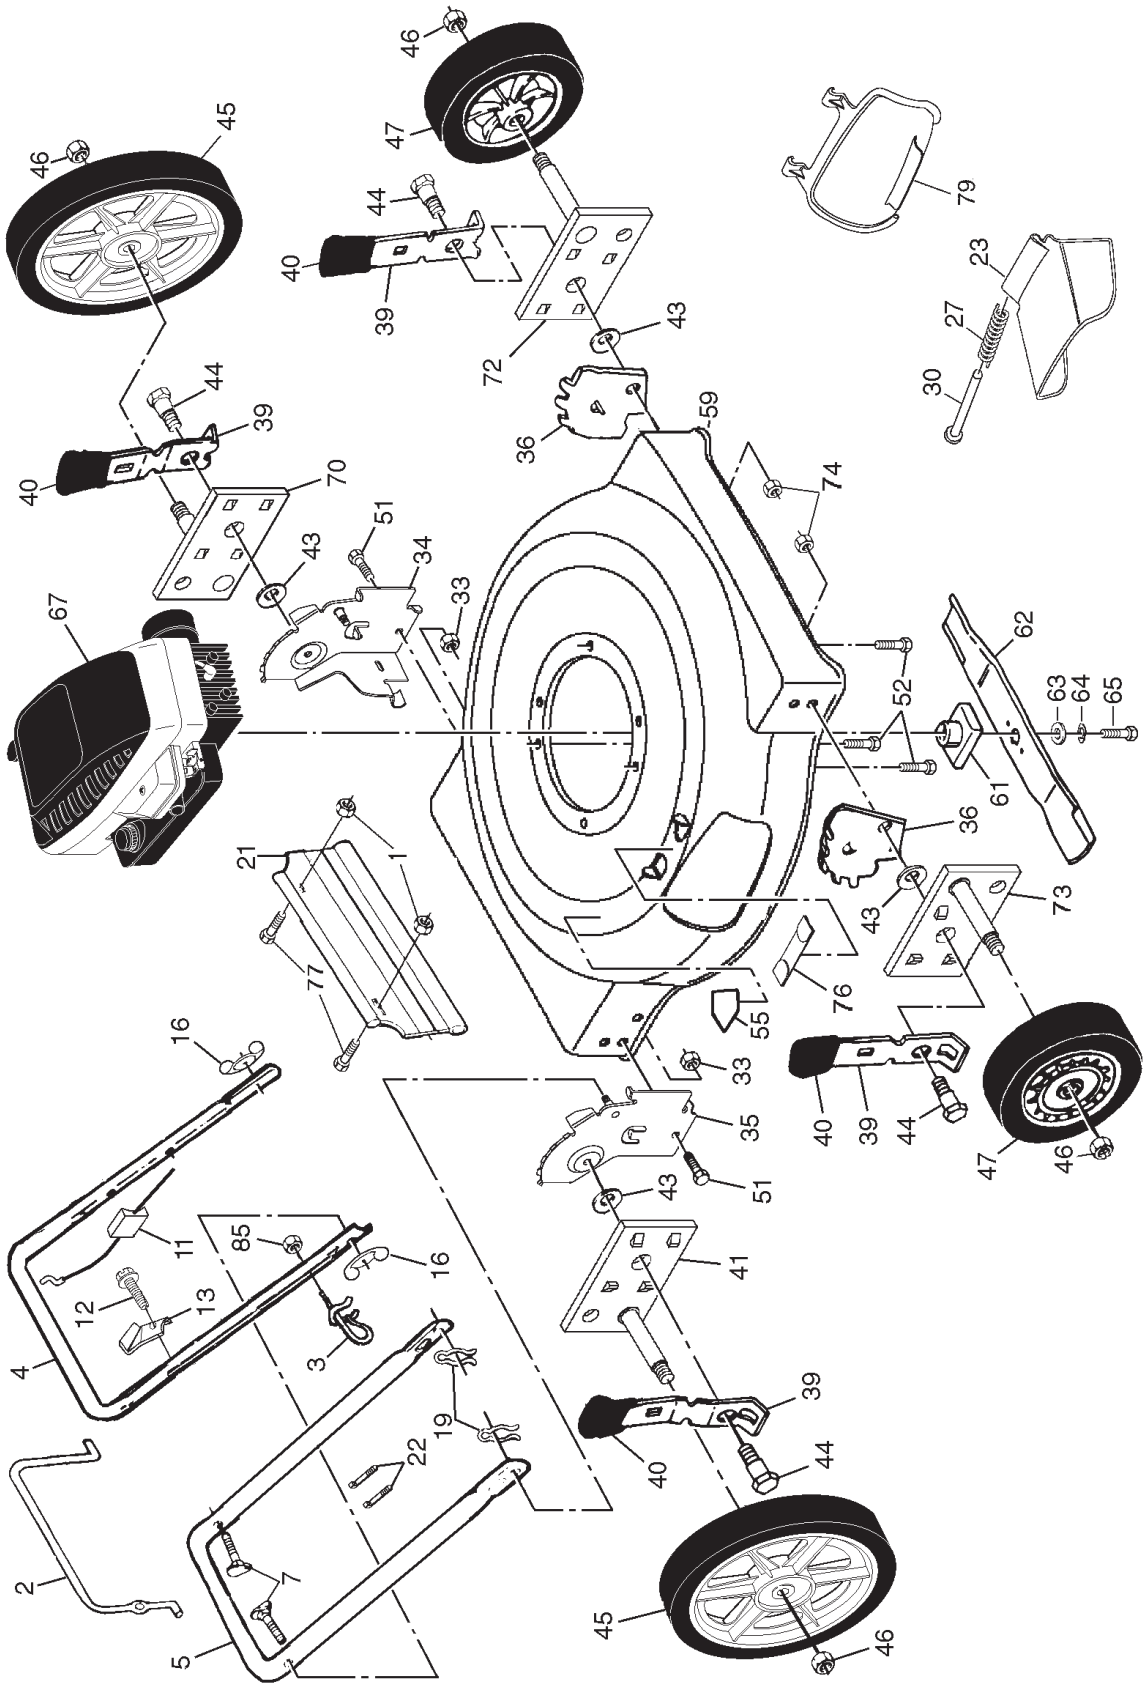

ROTARY LAWN MOWER -- MODEL NUMBER RK45N22SHA

ROTARY LAWN MOWER -- MODEL NUMBER RK45N22SHA

KEY NO.	PART NO.	DESCRIPTION	KEY NO.	PART NO.	DESCRIPTION
1	73800400	Locknut, Hex 1/4-20	47	800220	Wheel Assembly, Front
2	86902	Control Bar	51	74760514	Bolt, Hex Head 5/16-18
3	179585	Rope Guide	52	150406	Screw, Hex Head, Threaded, Rolled 3/8-16 x 1
4	169709X479	Upper Handle	55	107339X	Danger Decal
5	169708X479	Lower Handle	59	165187	Lawn Mower Housing (Includes Key Number 55)
7	131959	Handle Bolt 5/16-18	61	851514	Blade Adapter
11	162778	Engine Zone Control Cable	62	141114	22" Blade
12	750364	Hex Washer Head Screw #10-24 x 1/2	63	851074	Hardened Washer
13	86899X004	Up-Stop Bracket	64	850263	Helical Lockwasher 3/8
16	128638	Wing Nut	65	851084	Screw, Hex Head 3/8-24 x 1-3/8 Grade 8
19	51793	Hairpin Cotter	67	---	Engine, Briggs & Stratton, Model Number 10M902 (For engine service and replacement parts, call Briggs & Stratton at 1-800-233-3723)
21	188987	Rear Deflector			
22	66426	Wire Tie			
23	160831	Discharge Guard	70	180409X004	Axle Arm Assembly, LR
27	160832	Torsion Spring	72	186577X004	Axle Arm Assembly, LF
30	160833	Hinge Rod	73	186578X004	Axle Arm Assembly, RF
33	73800500	Locknut, Hex 5/16-18	74	166785	Nut, Hex
34	170373X479	Wheel Bracket Support, LH	76	161622	Clip, Closeout
35	170374X479	Wheel Bracket Support, RH	77	74760412	Screw
36	160835X007	Wheel Bracket Adjuster	79	160830	Mulcher Plate
39	168360X004	Selector Spring	85	132004	Nut, Hex
40	87877	Selector Knob	--	162300	Warning Decal (not shown)
41	180410X004	Axle Arm Assembly, RR	--	172782	Operator's Manual, English
43	183901	Washer	--	172783	Operator's Manual, French
44	160828	Shoulder Bolt	--	190322	Repair Parts Manual, English / French
45	188808	Wheel Assembly, Rear			
46	83923	Locknut, Hex 1/16-18			

NOTE: All component dimensions given in U.S. inches.
1 inch = 25.4 mm