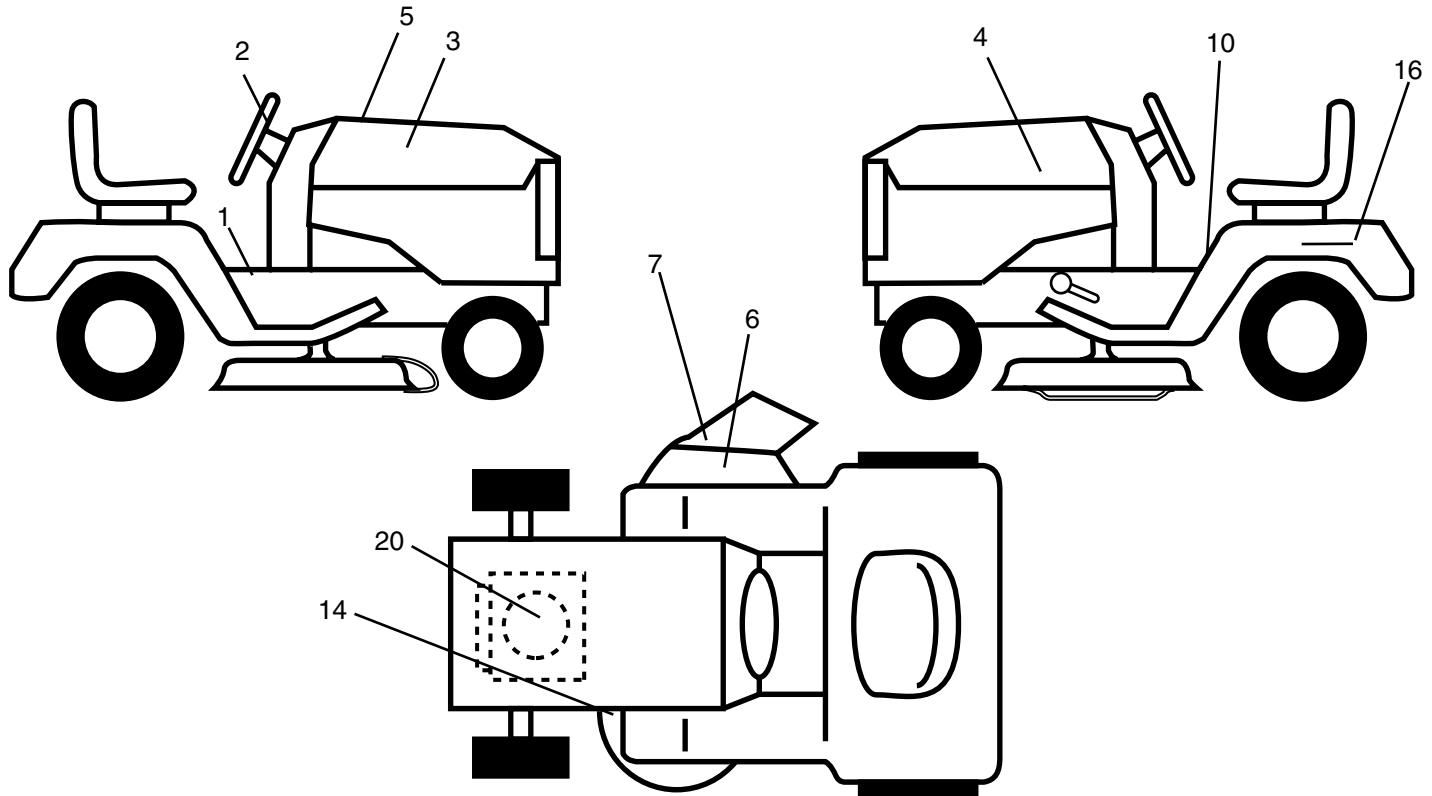

REPAIR PARTS

TRACTOR -- MODEL NUMBER RK17H42STA, PRODUCT NO. 954 56 96-91 DECALS

KEY NO.	PART NO.	DESCRIPTION	KEY NO.	PART NO.	DESCRIPTION
1	157032	Decal Instruction Operat English/French	10	157140	Decal Danger English
2	185135	Decal Ins Strg Wh	14	160396	Decal V-belt Schematic 42"
3	185133	Decal Hood Rh	16	145005	Decal Battery Danger/Poison
4	185134	Decal Hood Lh	20	184851	Decal HP Engine
5	185411	Decal Replacement	--	138311	Decal Lift Handle
6	170563	Decal, Warning	--	169210	Decal By-Pass
7	179128	Decal Deck "B" 42"	--	185586	Manual Owner's English
			--	185587	Manual Owner's French