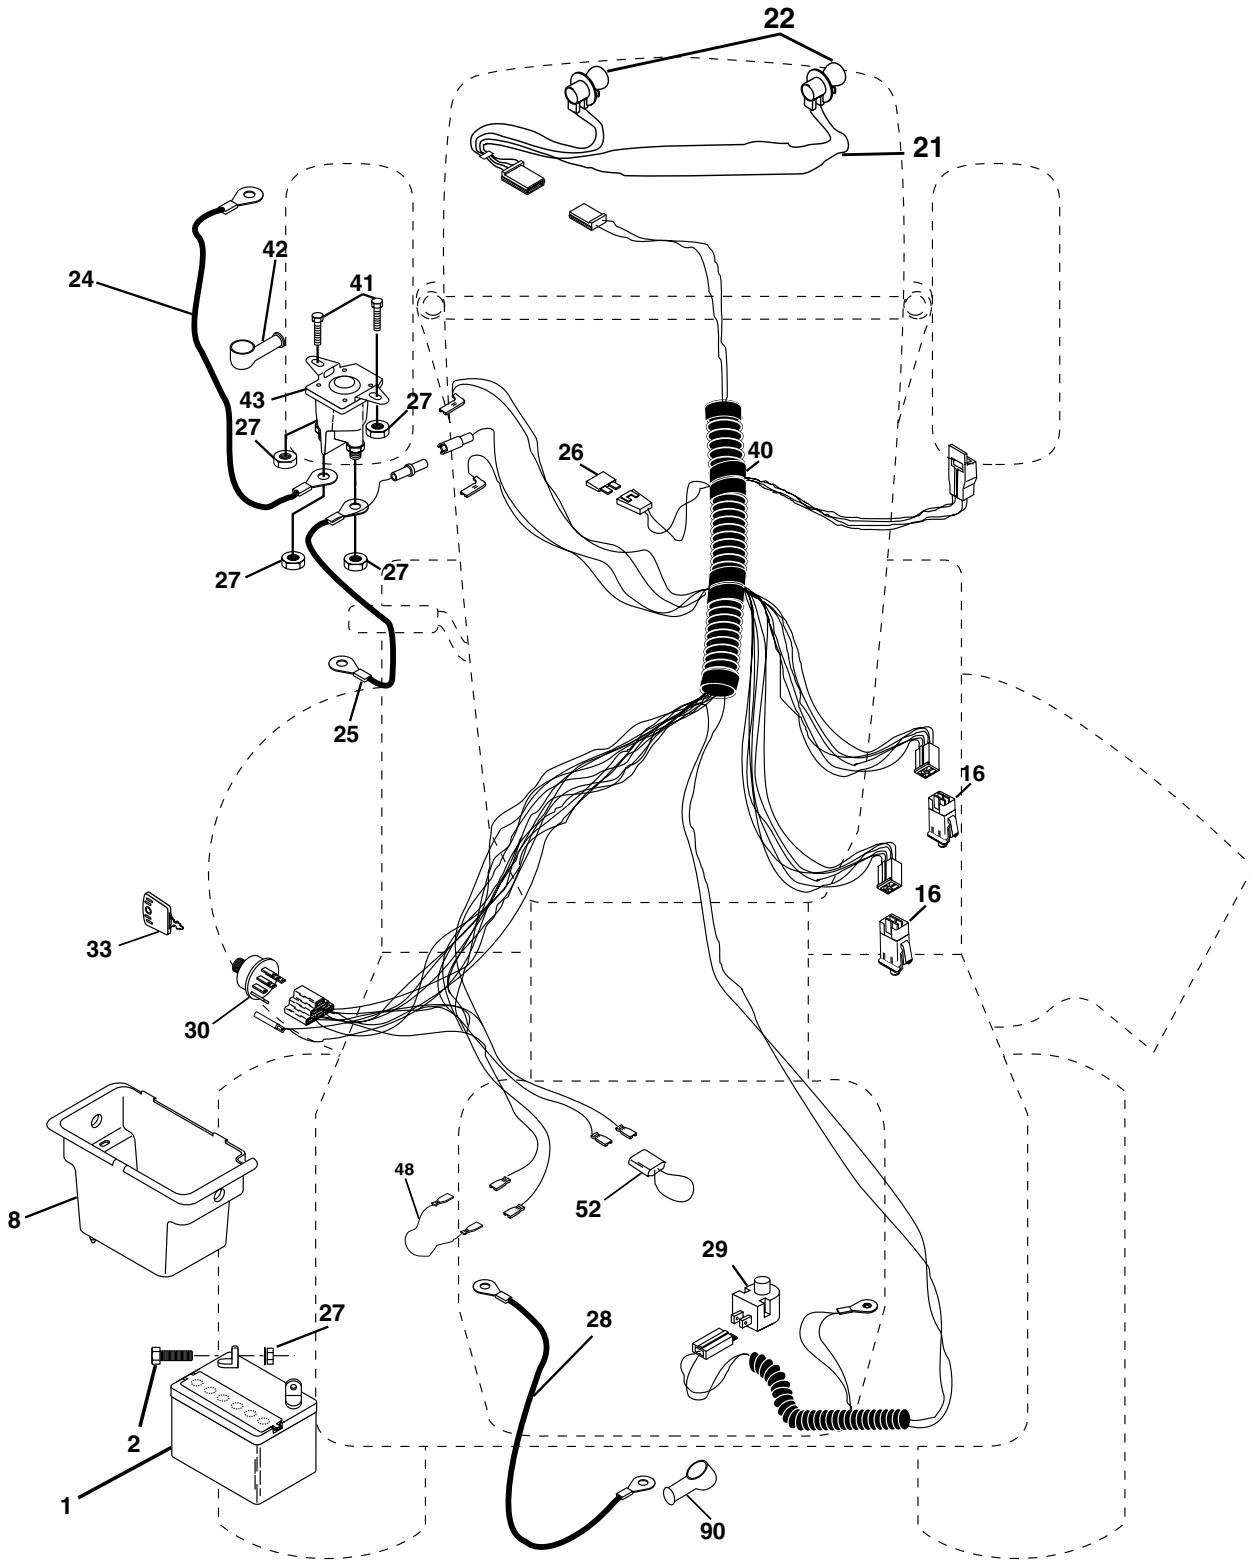

REPAIR PARTS

TRACTOR - - MODEL NUMBER RK17H42STA, PRODUCT NO. 954 56 96-91 SCHEMATIC

REPAIR PARTS

TRACTOR - - MODEL NUMBER RK17H42STA, PRODUCT NO. 954 56 96-91
ELECTRICAL

REPAIR PARTS

TRACTOR - - MODEL NUMBER RK17H42STA, PRODUCT NO. 954 56 96-91
ELECTRICAL

NOTE: All component dimensions given in U.S. inches
1 inch = 25.4 mm

REPAIR PARTS

TRACTOR - - MODEL NUMBER RK17H42STA, PRODUCT NO. 954 56 96-91
ENGINE

KEY NO.	PART NO.	DESCRIPTION
1	170551	Control Throt /Ch Flag
2	17720408	Screw Hex Thd Cut 1/4-20x1/2
3	-----	Engine Briggs Model 31C707 (Order Parts From Engine Manufacturer)
4	137352	Muffler Exhaust B&S Lt
13	165291	Gasket 1 313 Id Tin Plated
14	148456	Tube Drain Oil Easy
16	11050600	Washer Lock Ext Tooth 3/8
23	169837	Shield Browning/Debris Guard
29	137180	Arrestor Spark
31	109202X	Tank Fuel 1 25 Fr
32	140527	Cap Asm Fuel W/sym Vented
33	123487X	Clamp Hose Blk
37	137040	Line Fuel 20"
38	181654	Plug Drain Oil Easy
40	124028X	Bushing Snap Nyl Blk Fuel Line
44	17670412	Screw Hexwsh Thdrol 1/4-20x3/4
45	17000612	Screw Hex Wsh Thdrol 3/8-16
46	19091416	Washer 9/32 X 7/8 X 16ga
62	10040500	Washer Lock Hvy Hlcl Spr 5/16
72	183906	Screw Socket Head 5/16-18 x 1
78	17060620	Screw Thdrol 3/8-16x1-1/4
81	73510400	Nut Keps Hex 1/4-20 Unc

NOTE: All component dimensions given in U.S. inches
1 inch = 25.4 mm

REPAIR PARTS

TRACTOR - - MODEL NUMBER RK17H42STA, PRODUCT NO. 954 56 96-91 SEAT ASSEMBLY

KEY NO.	PART NO.	DESCRIPTION
1	140116	Seat
2	140551	Bracket Pnt Pivot Seat (blk)
3	71110616	Bolt
4	19131610	Washer 13/32 x 1 x 10 Ga
5	145006	Clip Push-In Hinged
6	73800600	Nut
7	124181X	Spring Seat Cprsn 2 250 Blk Zi
8	17000616	Screw 3/8-16 x 1.5
9	19131614	Washer 13/32 x 1 x 14 Ga
10	182493	Pan Pnt Seat (blk)
12	121246X	Bracket Pnt Mounting Switch
13	121248X	Bushing Snap Blk Nyl 50 Id