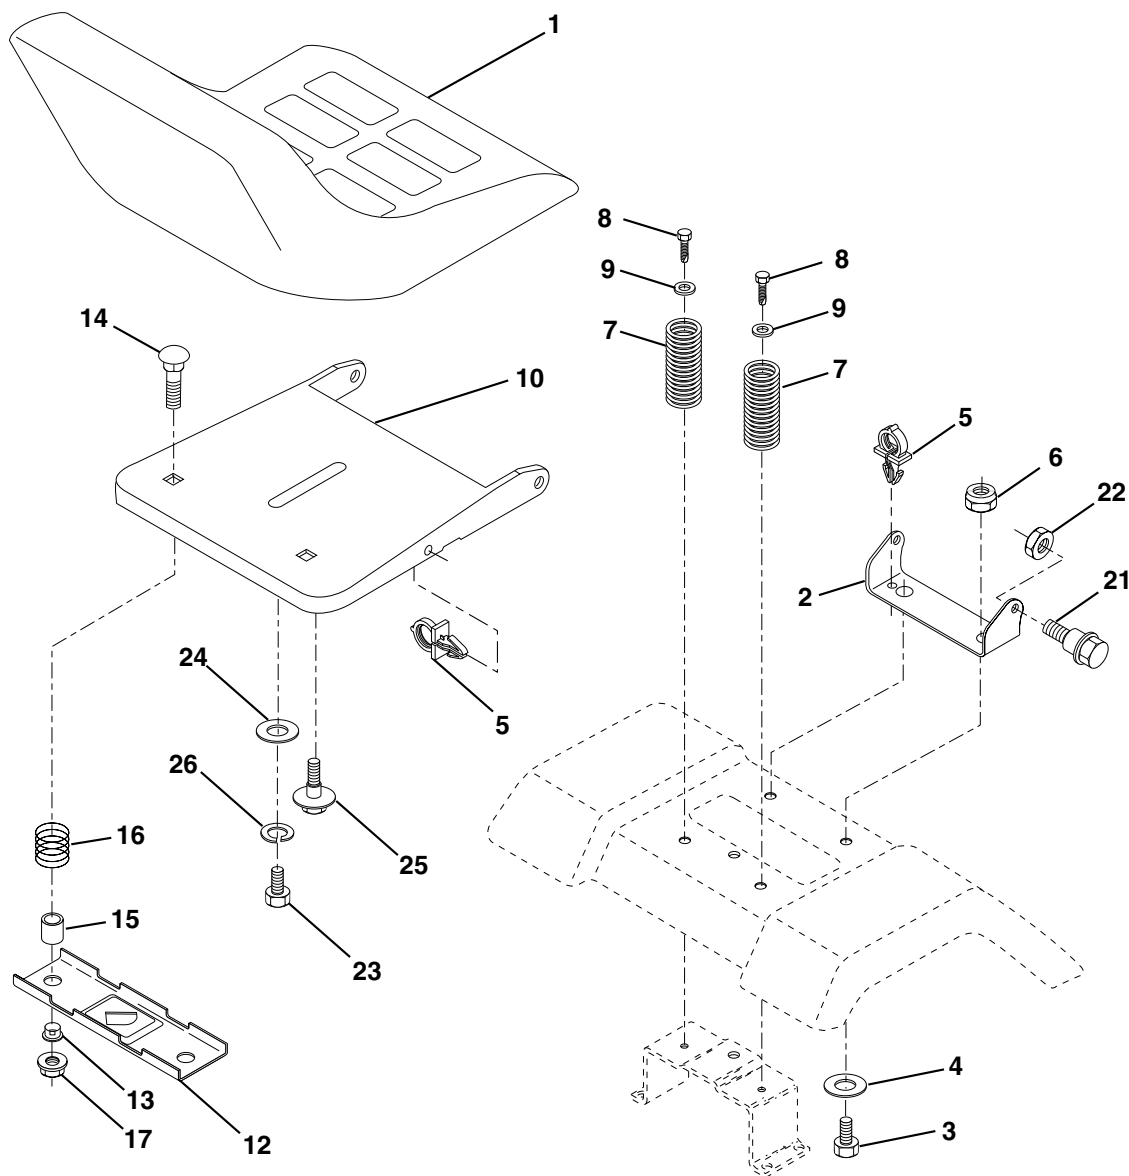

NOTE: All component dimensions given in U.S. inches
1 inch = 25.4 mm

REPAIR PARTS

TRACTOR - - MODEL NUMBER RK17H42STA, PRODUCT NO. 954 56 96-91
ENGINE

KEY NO.	PART NO.	DESCRIPTION
1	170551	Control Throt /Ch Flag
2	17720408	Screw Hex Thd Cut 1/4-20x1/2
3	-----	Engine Briggs Model 31C707 (Order Parts From Engine Manufacturer)
4	137352	Muffler Exhaust B&S Lt
13	165291	Gasket 1 313 Id Tin Plated
14	148456	Tube Drain Oil Easy
16	11050600	Washer Lock Ext Tooth 3/8
23	169837	Shield Browning/Debris Guard
29	137180	Arrestor Spark
31	109202X	Tank Fuel 1 25 Fr
32	140527	Cap Asm Fuel W/sym Vented
33	123487X	Clamp Hose Blk
37	137040	Line Fuel 20"
38	181654	Plug Drain Oil Easy
40	124028X	Bushing Snap Nyl Blk Fuel Line
44	17670412	Screw Hexwsh Thdrol 1/4-20x3/4
45	17000612	Screw Hex Wsh Thdrol 3/8-16
46	19091416	Washer 9/32 X 7/8 X 16ga
62	10040500	Washer Lock Hvy Hlcl Spr 5/16
72	183906	Screw Socket Head 5/16-18 x 1
78	17060620	Screw Thdrol 3/8-16x1-1/4
81	73510400	Nut Keps Hex 1/4-20 Unc

NOTE: All component dimensions given in U.S. inches
1 inch = 25.4 mm

REPAIR PARTS

TRACTOR - - MODEL NUMBER RK17H42STA, PRODUCT NO. 954 56 96-91 SEAT ASSEMBLY

KEY NO.	PART NO.	DESCRIPTION
1	140116	Seat
2	140551	Bracket Pnt Pivot Seat (blk)
3	71110616	Bolt
4	19131610	Washer 13/32 x 1 x 10 Ga
5	145006	Clip Push-In Hinged
6	73800600	Nut
7	124181X	Spring Seat Cprsn 2 250 Blk Zi
8	17000616	Screw 3/8-16 x 1.5
9	19131614	Washer 13/32 x 1 x 14 Ga
10	182493	Pan Pnt Seat (blk)
12	121246X	Bracket Pnt Mounting Switch
13	121248X	Bushing Snap Blk Nyl 50 Id

KEY NO.	PART NO.	DESCRIPTION
14	72050412	Bolt Rdhd Sht Nk 1/4-20 x 1-1/2
15	134300	Spacer Split 28 x 96 Yel Zinc
16	121250X	Spring Cprsn 1 27 Blk Pnt
17	123976X	Nut Lock 1/4 Lge Flg Gr 5 Zinc
21	171852	Bolt Shoulder 5/16-18 Unc Blkz-2A
22	73800500	Nut
23	71110814	Bolt Hex Black
24	19171912	Washer 17/32 x 1-3/16 x 12 Ga
25	127018X	Bolt Shoulder 5/16-18 x 62
26	10040800	Lockwasher