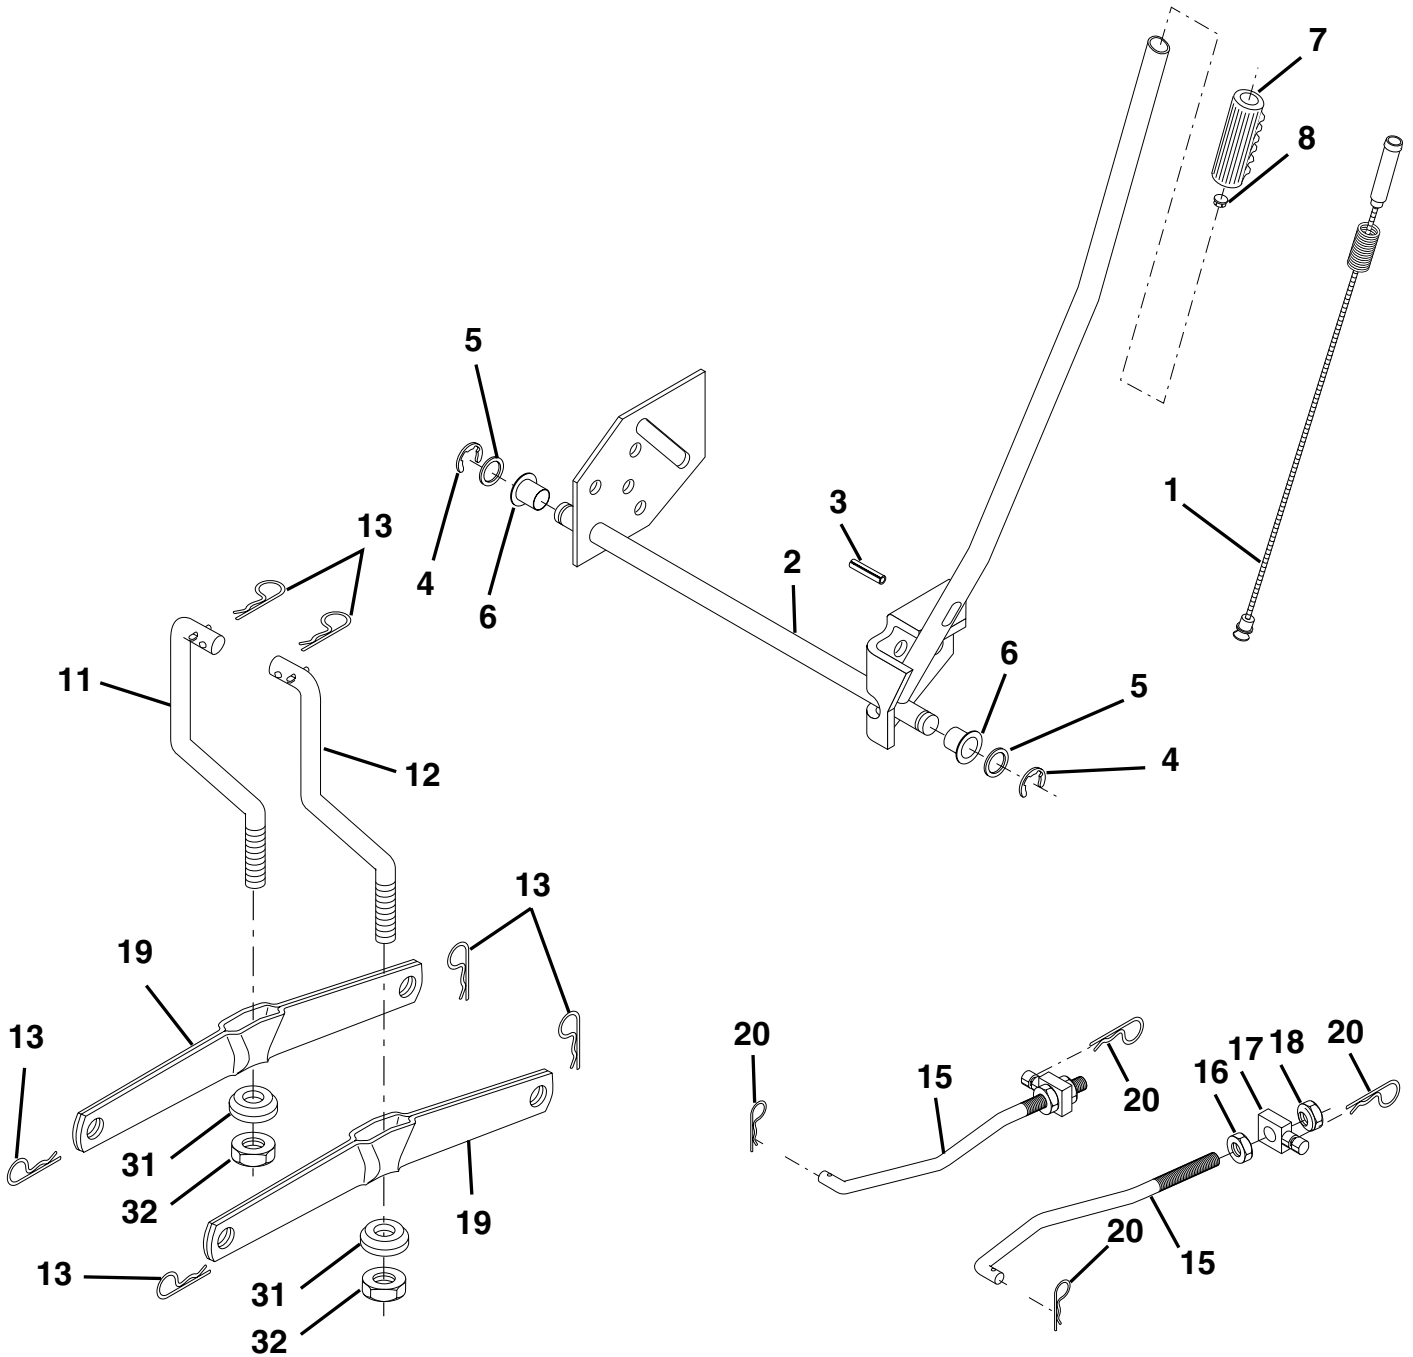

NOTE: All component dimensions given in U.S. inches
1 inch = 25.4 mm

REPAIR PARTS

TRACTOR -- MODEL NUMBER RK17H42STA, PRODUCT NO. 954 56 96-91 DECALS

KEY NO.	PART NO.	DESCRIPTION	KEY NO.	PART NO.	DESCRIPTION
1	157032	Decal Instruction Operat English/French	10	157140	Decal Danger English
2	185135	Decal Ins Strg Wh	14	160396	Decal V-belt Schematic 42"
3	185133	Decal Hood Rh	16	145005	Decal Battery Danger/Poison
4	185134	Decal Hood Lh	20	184851	Decal HP Engine
5	185411	Decal Replacement	--	138311	Decal Lift Handle
6	170563	Decal, Warning	--	169210	Decal By-Pass
7	179128	Decal Deck "B" 42"	--	185586	Manual Owner's English
			--	185587	Manual Owner's French

WHEELS & TIRES

KEY NO.	PART NO.	DESCRIPTION
1	59192	Cap Valve Tire
2	65139	Stem Valve
3	106222X	Tire F Ts 15 X 6 0 - 6 Service
4	59904	Tube Front (Service Item Only)
5	106732X624	Rim Asm 6"front Service
6	278H	Fitting Grease (Front Wheel Only)
7	9040H	Bearing Flange (Front Wheel Only)
8	106108X624	Rim Asm 8"rear Service
9	106268X	Tire R Ts 18x9.5-8 C Service
10	7152J	Tube Rear (Service Item Only)
11	104757X428	Cap Axle Blk 1 50 X 1 00
--	144334	Sealant, Tire (10 oz. Tube)

NOTE: All component dimensions given in U.S. inches
1 inch = 25.4 mm

REPAIR PARTS

TRACTOR - - MODEL NUMBER RK17H42STA, PRODUCT NO. 954 56 96-91
MOWER LIFT

REPAIR PARTS

**TRACTOR - - MODEL NUMBER RK17H42STA, PRODUCT NO. 954 56 96-91
MOWER LIFT**

KEY NO.	PART NO.	DESCRIPTION
1	159460	Wire Asm Inner/Sprg w/Plunger
2	159471	Shaft Asm Lift
3	105767X	Pin Groove
4	12000002	E Ring #5133-62
5	19211621	Washer 21/32 x 1 x 21 Ga.
6	120183X	Bearing Nylon
7	109413X	Grip Handle
8	124526X	Button Plunger
11	139865	Link Lift Lh
12	139866	Link Lift Rh
13	4939M	Retainer Spring
15	173288	Link Front
16	73350800	Nut Jam Hex 1/2-13 Unc
17	175689	Trunnion Blk Zinc
18	73800800	Nut Lock w/Wsh 1/2-13 Unc
19	139868	Arm Suspension Rear
20	163552	Retainer Spring
31	169865	Bearing Pvt Lift
32	73540600	Nut Crownlock 3/8-24