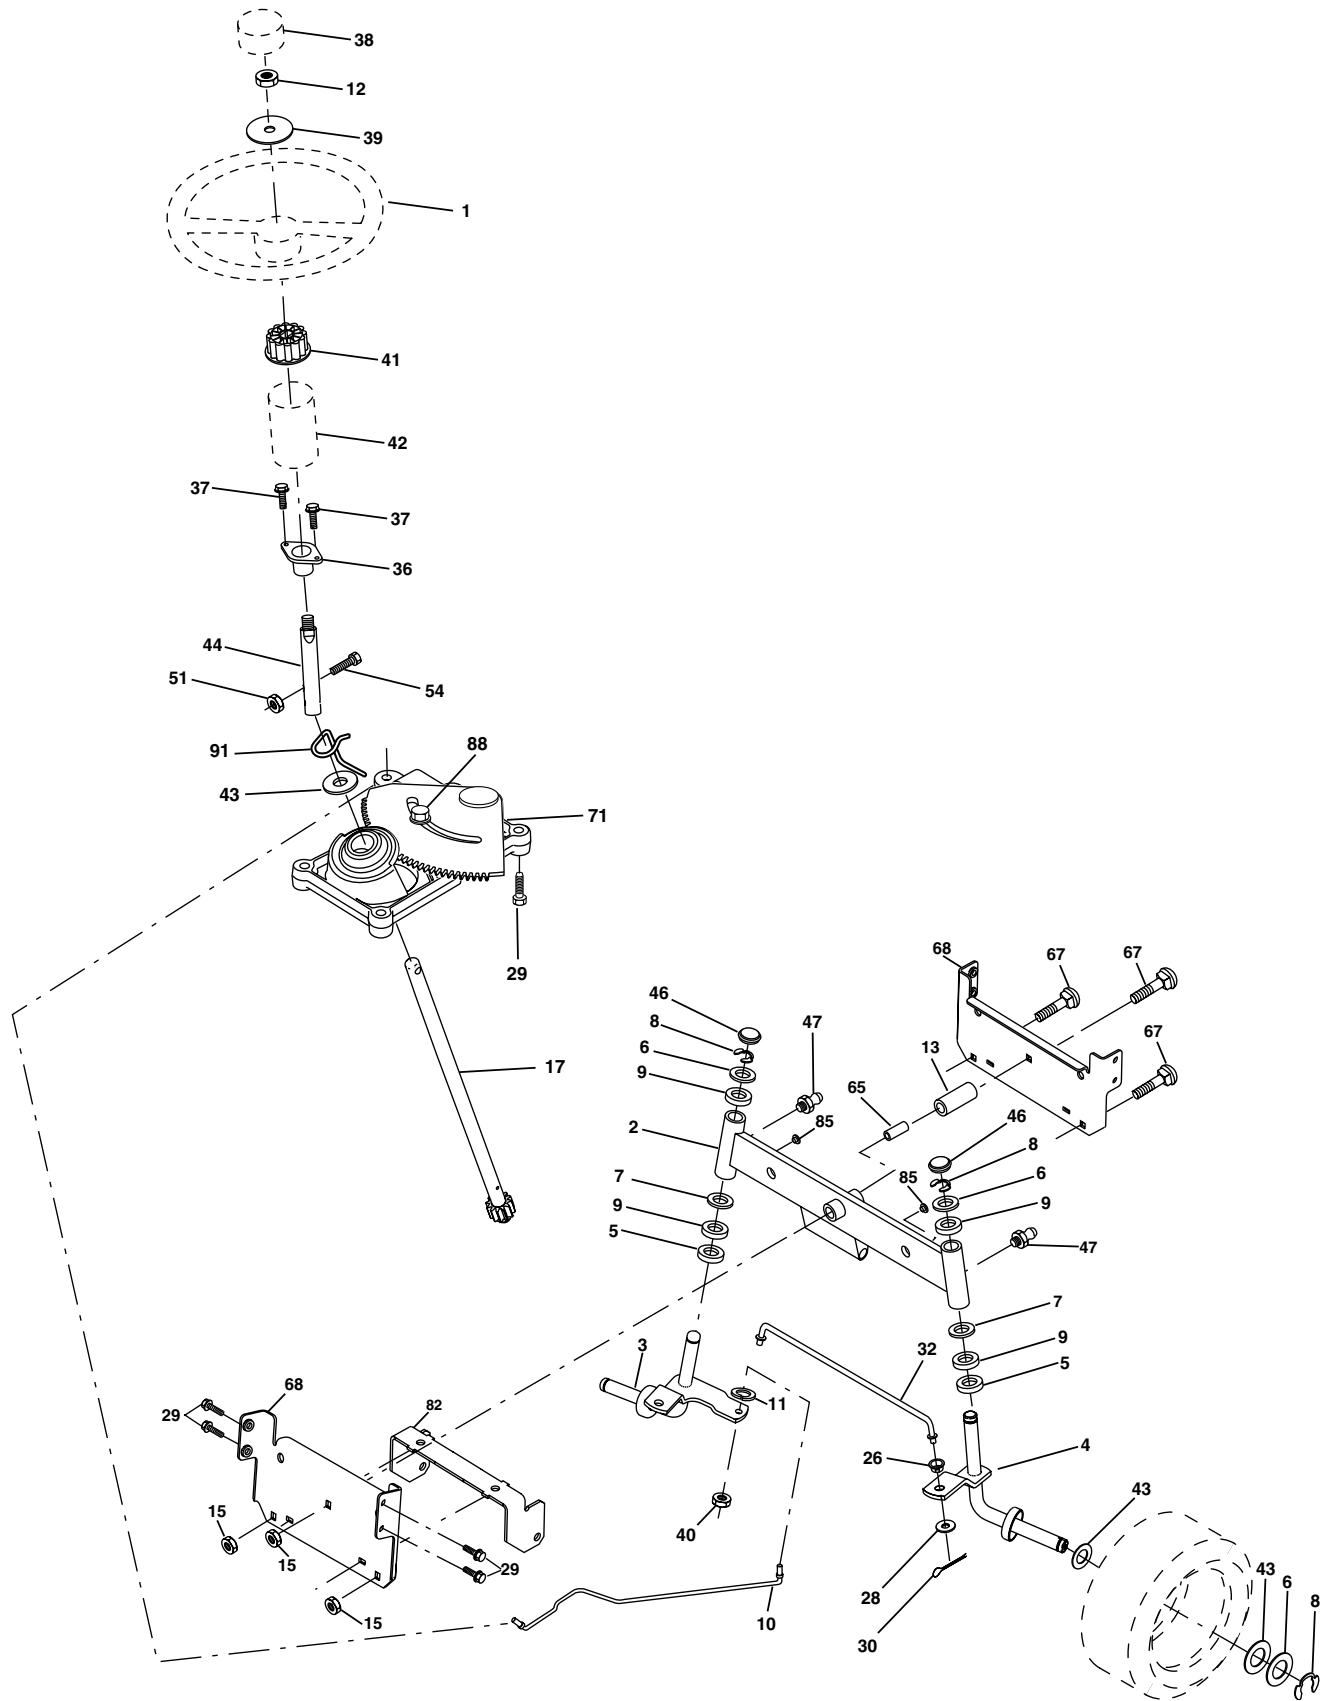

NOTE: All component dimensions given in U.S. inches
1 inch = 25.4 mm

REPAIR PARTS

TRACTOR - - MODEL NUMBER RK17H42STA, PRODUCT NO. 954 56 96-91
DRIVE

REPAIR PARTS**TRACTOR - - MODEL NUMBER RK17H42STA, PRODUCT NO. 954 56 96-91
DRIVE**

NOTE: All component dimensions given in U.S. inches
1 inch = 25.4 mm

REPAIR PARTS

TRACTOR - - MODEL NUMBER RK17H42STA, PRODUCT NO. 954 56 96-91 STEERING ASSEMBLY

REPAIR PARTS**TRACTOR - - MODEL NUMBER RK17H42STA, PRODUCT NO. 954 56 96-91
STEERING ASSEMBLY**

NOTE: All component dimensions given in U.S. inches
1 inch = 25.4 mm

REPAIR PARTS

TRACTOR - - MODEL NUMBER RK17H42STA, PRODUCT NO. 954 56 96-91
ENGINE

KEY NO.	PART NO.	DESCRIPTION
1	170551	Control Throt /Ch Flag
2	17720408	Screw Hex Thd Cut 1/4-20x1/2
3	-----	Engine Briggs Model 31C707 (Order Parts From Engine Manufacturer)
4	137352	Muffler Exhaust B&S Lt
13	165291	Gasket 1 313 Id Tin Plated
14	148456	Tube Drain Oil Easy
16	11050600	Washer Lock Ext Tooth 3/8
23	169837	Shield Browning/Debris Guard
29	137180	Arrestor Spark
31	109202X	Tank Fuel 1 25 Fr
32	140527	Cap Asm Fuel W/sym Vented
33	123487X	Clamp Hose Blk
37	137040	Line Fuel 20"
38	181654	Plug Drain Oil Easy
40	124028X	Bushing Snap Nyl Blk Fuel Line
44	17670412	Screw Hexwsh Thdrol 1/4-20x3/4
45	17000612	Screw Hex Wsh Thdrol 3/8-16
46	19091416	Washer 9/32 X 7/8 X 16ga
62	10040500	Washer Lock Hvy Hlcl Spr 5/16
72	183906	Screw Socket Head 5/16-18 x 1
78	17060620	Screw Thdrol 3/8-16x1-1/4
81	73510400	Nut Keps Hex 1/4-20 Unc