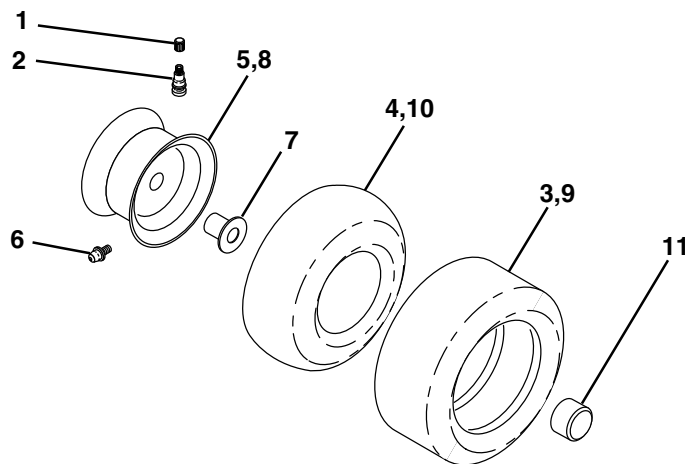

KEY NO.	PART NO.	DESCRIPTION
14	72050412	Bolt Rdhd Sht Nk 1/4-20 x 1-1/2
15	134300	Spacer Split 28 x 96 Yel Zinc
16	121250X	Spring Cprsn 1 27 Blk Pnt
17	123976X	Nut Lock 1/4 Lge Flg Gr 5 Zinc
21	171852	Bolt Shoulder 5/16-18 Unc Blkz-2A
22	73800500	Nut
23	71110814	Bolt Hex Black
24	19171912	Washer 17/32 x 1-3/16 x 12 Ga
25	127018X	Bolt Shoulder 5/16-18 x 62
26	10040800	Lockwasher

NOTE: All component dimensions given in U.S. inches
1 inch = 25.4 mm

REPAIR PARTS

TRACTOR -- MODEL NUMBER RK17H42STA, PRODUCT NO. 954 56 96-91 DECALS

KEY NO.	PART NO.	DESCRIPTION	KEY NO.	PART NO.	DESCRIPTION
1	157032	Decal Instruction Operat English/French	10	157140	Decal Danger English
2	185135	Decal Ins Strg Wh	14	160396	Decal V-belt Schematic 42"
3	185133	Decal Hood Rh	16	145005	Decal Battery Danger/Poison
4	185134	Decal Hood Lh	20	184851	Decal HP Engine
5	185411	Decal Replacement	--	138311	Decal Lift Handle
6	170563	Decal, Warning	--	169210	Decal By-Pass
7	179128	Decal Deck "B" 42"	--	185586	Manual Owner's English
			--	185587	Manual Owner's French

WHEELS & TIRES

KEY NO.	PART NO.	DESCRIPTION
1	59192	Cap Valve Tire
2	65139	Stem Valve
3	106222X	Tire F Ts 15 X 6 0 - 6 Service
4	59904	Tube Front (Service Item Only)
5	106732X624	Rim Asm 6"front Service
6	278H	Fitting Grease (Front Wheel Only)
7	9040H	Bearing Flange (Front Wheel Only)
8	106108X624	Rim Asm 8"rear Service
9	106268X	Tire R Ts 18x9.5-8 C Service
10	7152J	Tube Rear (Service Item Only)
11	104757X428	Cap Axle Blk 1 50 X 1 00
--	144334	Sealant, Tire (10 oz. Tube)

NOTE: All component dimensions given in U.S. inches
1 inch = 25.4 mm

REPAIR PARTS

TRACTOR - - MODEL NUMBER RK17H42STA, PRODUCT NO. 954 56 96-91
MOWER LIFT

REPAIR PARTS

**TRACTOR - - MODEL NUMBER RK17H42STA, PRODUCT NO. 954 56 96-91
MOWER LIFT**