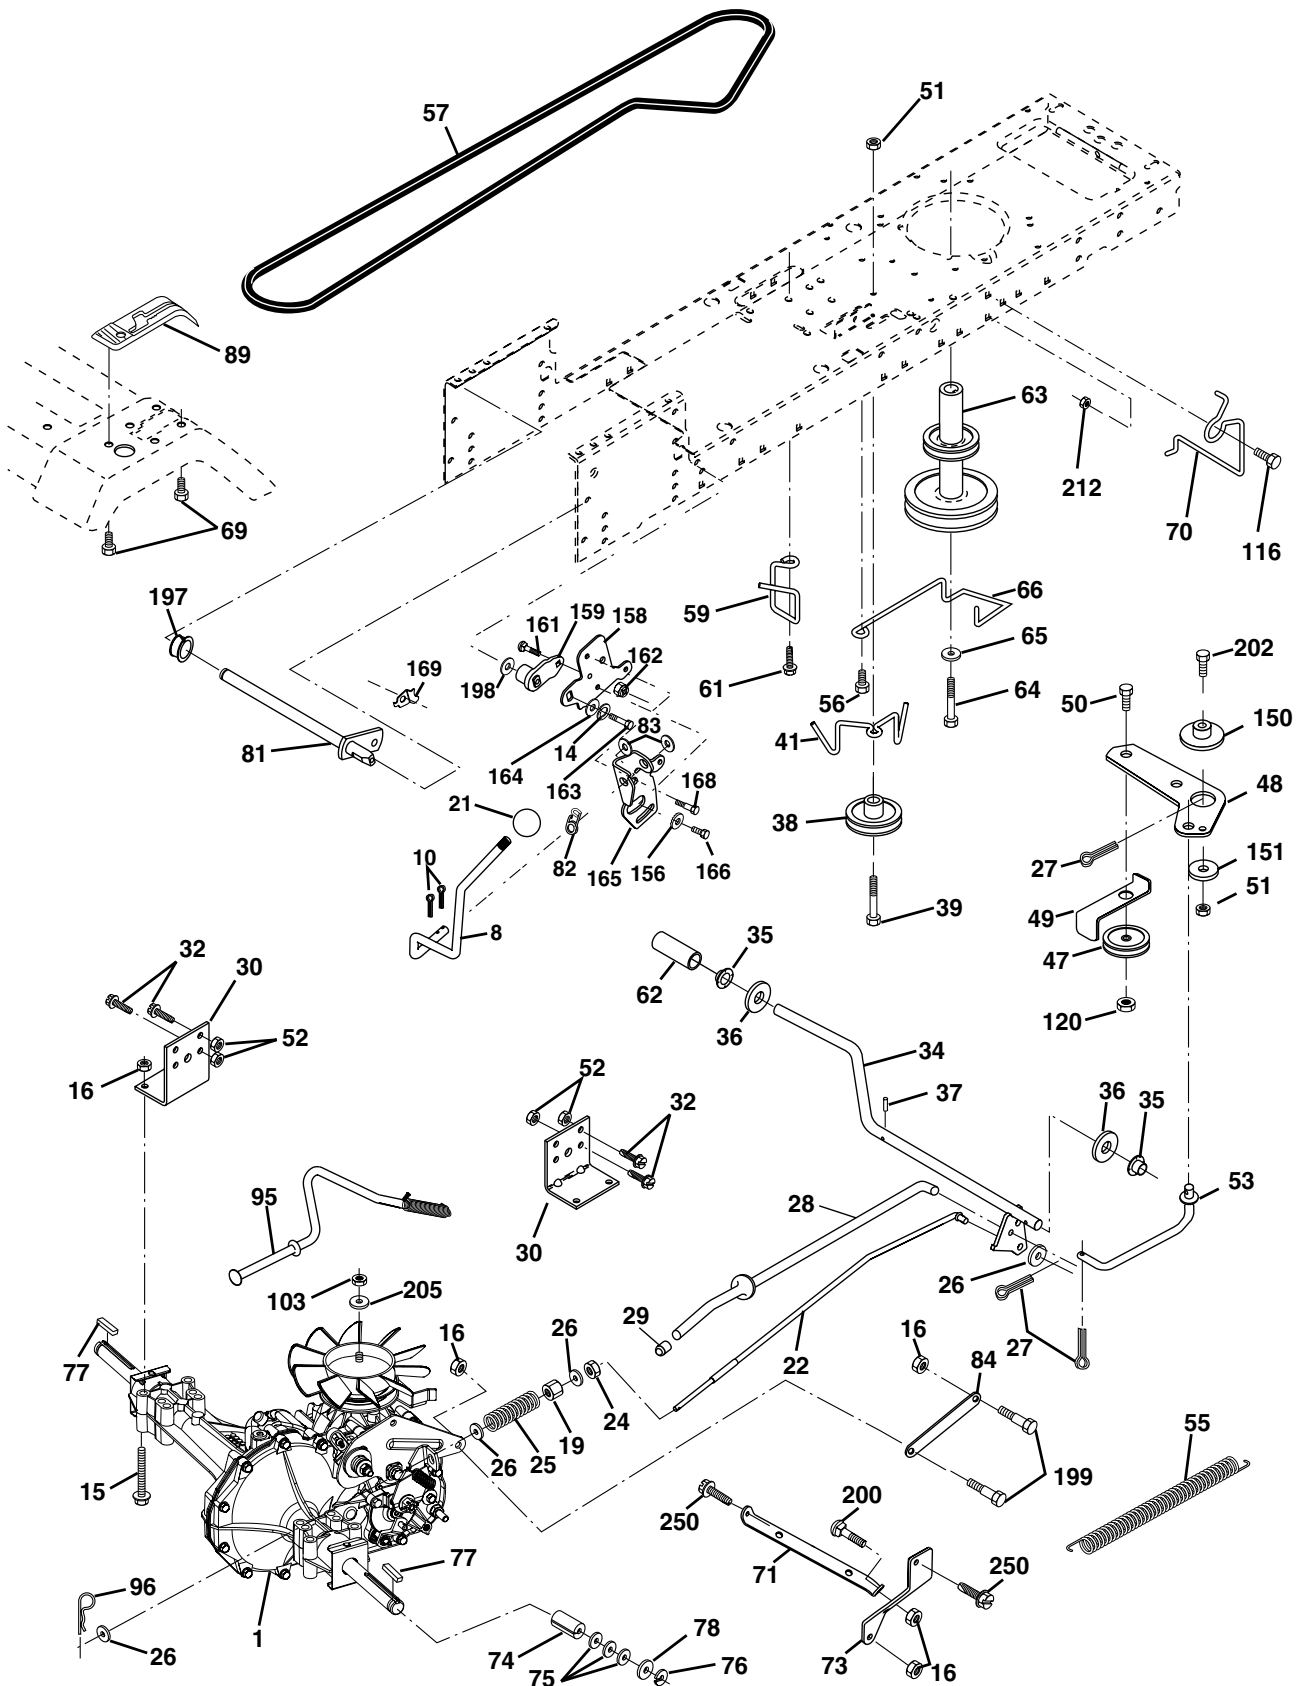

NOTE: All component dimensions given in U.S. inches
1 inch = 25.4 mm

REPAIR PARTS

TRACTOR - - MODEL NUMBER RK17H42STA, PRODUCT NO. 954 56 96-91
DRIVE

REPAIR PARTS**TRACTOR - - MODEL NUMBER RK17H42STA, PRODUCT NO. 954 56 96-91
DRIVE**

NOTE: All component dimensions given in U.S. inches
1 inch = 25.4 mm

REPAIR PARTS

TRACTOR - - MODEL NUMBER RK17H42STA, PRODUCT NO. 954 56 96-91
ENGINE

KEY NO.	PART NO.	DESCRIPTION
1	170551	Control Throt /Ch Flag
2	17720408	Screw Hex Thd Cut 1/4-20x1/2
3	-----	Engine Briggs Model 31C707 (Order Parts From Engine Manufacturer)
4	137352	Muffler Exhaust B&S Lt
13	165291	Gasket 1 313 Id Tin Plated
14	148456	Tube Drain Oil Easy
16	11050600	Washer Lock Ext Tooth 3/8
23	169837	Shield Browning/Debris Guard
29	137180	Arrestor Spark
31	109202X	Tank Fuel 1 25 Fr
32	140527	Cap Asm Fuel W/sym Vented
33	123487X	Clamp Hose Blk
37	137040	Line Fuel 20"
38	181654	Plug Drain Oil Easy
40	124028X	Bushing Snap Nyl Blk Fuel Line
44	17670412	Screw Hexwsh Thdrol 1/4-20x3/4
45	17000612	Screw Hex Wsh Thdrol 3/8-16
46	19091416	Washer 9/32 X 7/8 X 16ga
62	10040500	Washer Lock Hvy Hlcl Spr 5/16
72	183906	Screw Socket Head 5/16-18 x 1
78	17060620	Screw Thdrol 3/8-16x1-1/4
81	73510400	Nut Keps Hex 1/4-20 Unc

NOTE: All component dimensions given in U.S. inches
1 inch = 25.4 mm

REPAIR PARTS

TRACTOR - - MODEL NUMBER RK17H42STA, PRODUCT NO. 954 56 96-91 SEAT ASSEMBLY

KEY NO.	PART NO.	DESCRIPTION
1	140116	Seat
2	140551	Bracket Pnt Pivot Seat (blk)
3	71110616	Bolt
4	19131610	Washer 13/32 x 1 x 10 Ga
5	145006	Clip Push-In Hinged
6	73800600	Nut
7	124181X	Spring Seat Cprsn 2 250 Blk Zi
8	17000616	Screw 3/8-16 x 1.5
9	19131614	Washer 13/32 x 1 x 14 Ga
10	182493	Pan Pnt Seat (blk)
12	121246X	Bracket Pnt Mounting Switch
13	121248X	Bushing Snap Blk Nyl 50 Id