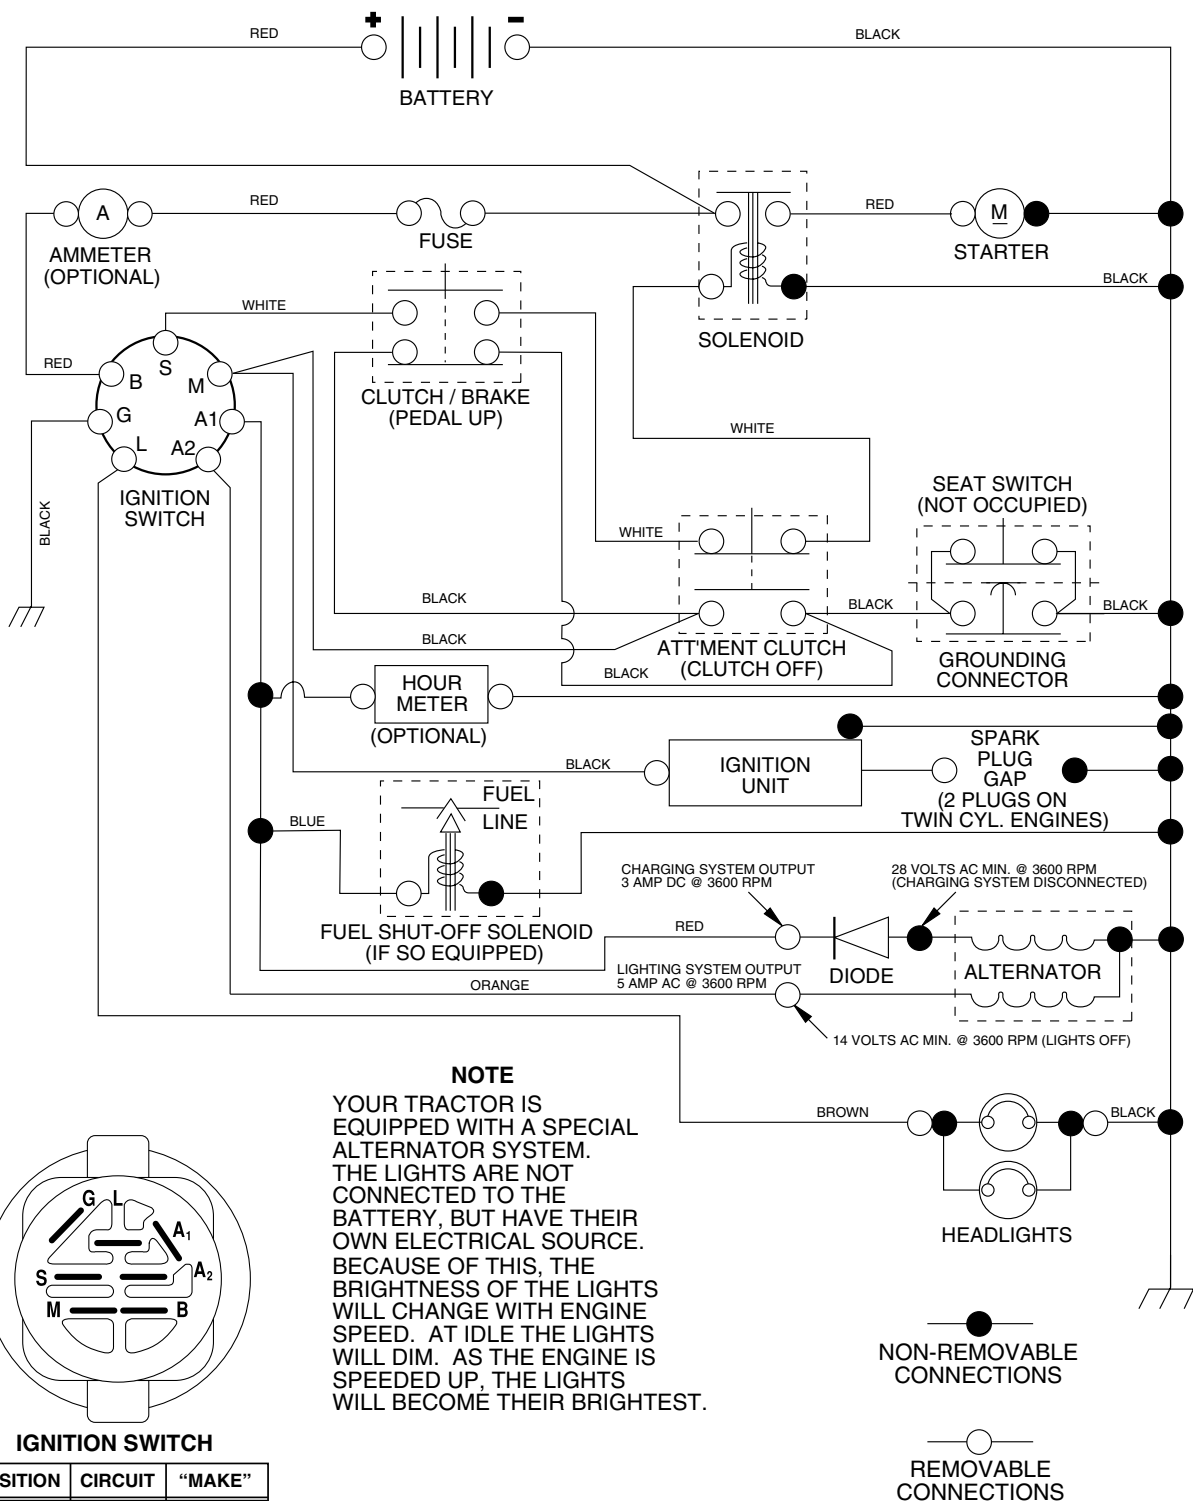

REPAIR PARTS

TRACTOR - - MODEL NUMBER RK17H42STA, PRODUCT NO. 954 56 96-91 SCHEMATIC

REPAIR PARTS

TRACTOR - - MODEL NUMBER RK17H42STA, PRODUCT NO. 954 56 96-91
ELECTRICAL

REPAIR PARTS

TRACTOR - - MODEL NUMBER RK17H42STA, PRODUCT NO. 954 56 96-91
ELECTRICAL

KEY NO.	PART NO.	DESCRIPTION
1	163465	Battery 12 Volt 25 Amp
2	74760412	Bolt Hex Hd 1/4-20unc X 3/4
8	176689	Box Battery
16	176138	Switch Interlock Push -In
21	175685	Harness Asm Light W/4152J
22	4152J	Bulb Light #1156
24	4799J	Cable Battery 6 Ga 11"red
25	146147	Cable Battery 6 Ga w/16 wire,red
26	175158	Fuse 20 AMP
27	73510400	Nut Keps Hex 1/4-20 unc
28	4207J	Cable Ground 6 Ga 12" black
29	121305X	Switch Plunger Nc Gray
30	175566	Switch Ign
33	140401	Key Ign
40	179720	Harness Ign
41	71110408	Bolt Blk Fin Hex 1/4-20 X 1/2
42	131563	Cover Terminal Red
43	178861	Solenoid
48	140844	Adapter Ammeter
52	141940	Protection Wire Loop
90	180449	Cover Terminal

NOTE: All component dimensions given in U.S. inches
1 inch = 25.4 mm

REPAIR PARTS

TRACTOR - - MODEL NUMBER RK17H42STA, PRODUCT NO. 954 56 96-91
ENGINE

KEY NO.	PART NO.	DESCRIPTION
1	170551	Control Throt /Ch Flag
2	17720408	Screw Hex Thd Cut 1/4-20x1/2
3	-----	Engine Briggs Model 31C707 (Order Parts From Engine Manufacturer)
4	137352	Muffler Exhaust B&S Lt
13	165291	Gasket 1 313 Id Tin Plated
14	148456	Tube Drain Oil Easy
16	11050600	Washer Lock Ext Tooth 3/8
23	169837	Shield Browning/Debris Guard
29	137180	Arrestor Spark
31	109202X	Tank Fuel 1 25 Fr
32	140527	Cap Asm Fuel W/sym Vented
33	123487X	Clamp Hose Blk
37	137040	Line Fuel 20"
38	181654	Plug Drain Oil Easy
40	124028X	Bushing Snap Nyl Blk Fuel Line
44	17670412	Screw Hexwsh Thdrol 1/4-20x3/4
45	17000612	Screw Hex Wsh Thdrol 3/8-16
46	19091416	Washer 9/32 X 7/8 X 16ga
62	10040500	Washer Lock Hvy Hlcl Spr 5/16
72	183906	Screw Socket Head 5/16-18 x 1
78	17060620	Screw Thdrol 3/8-16x1-1/4
81	73510400	Nut Keps Hex 1/4-20 Unc