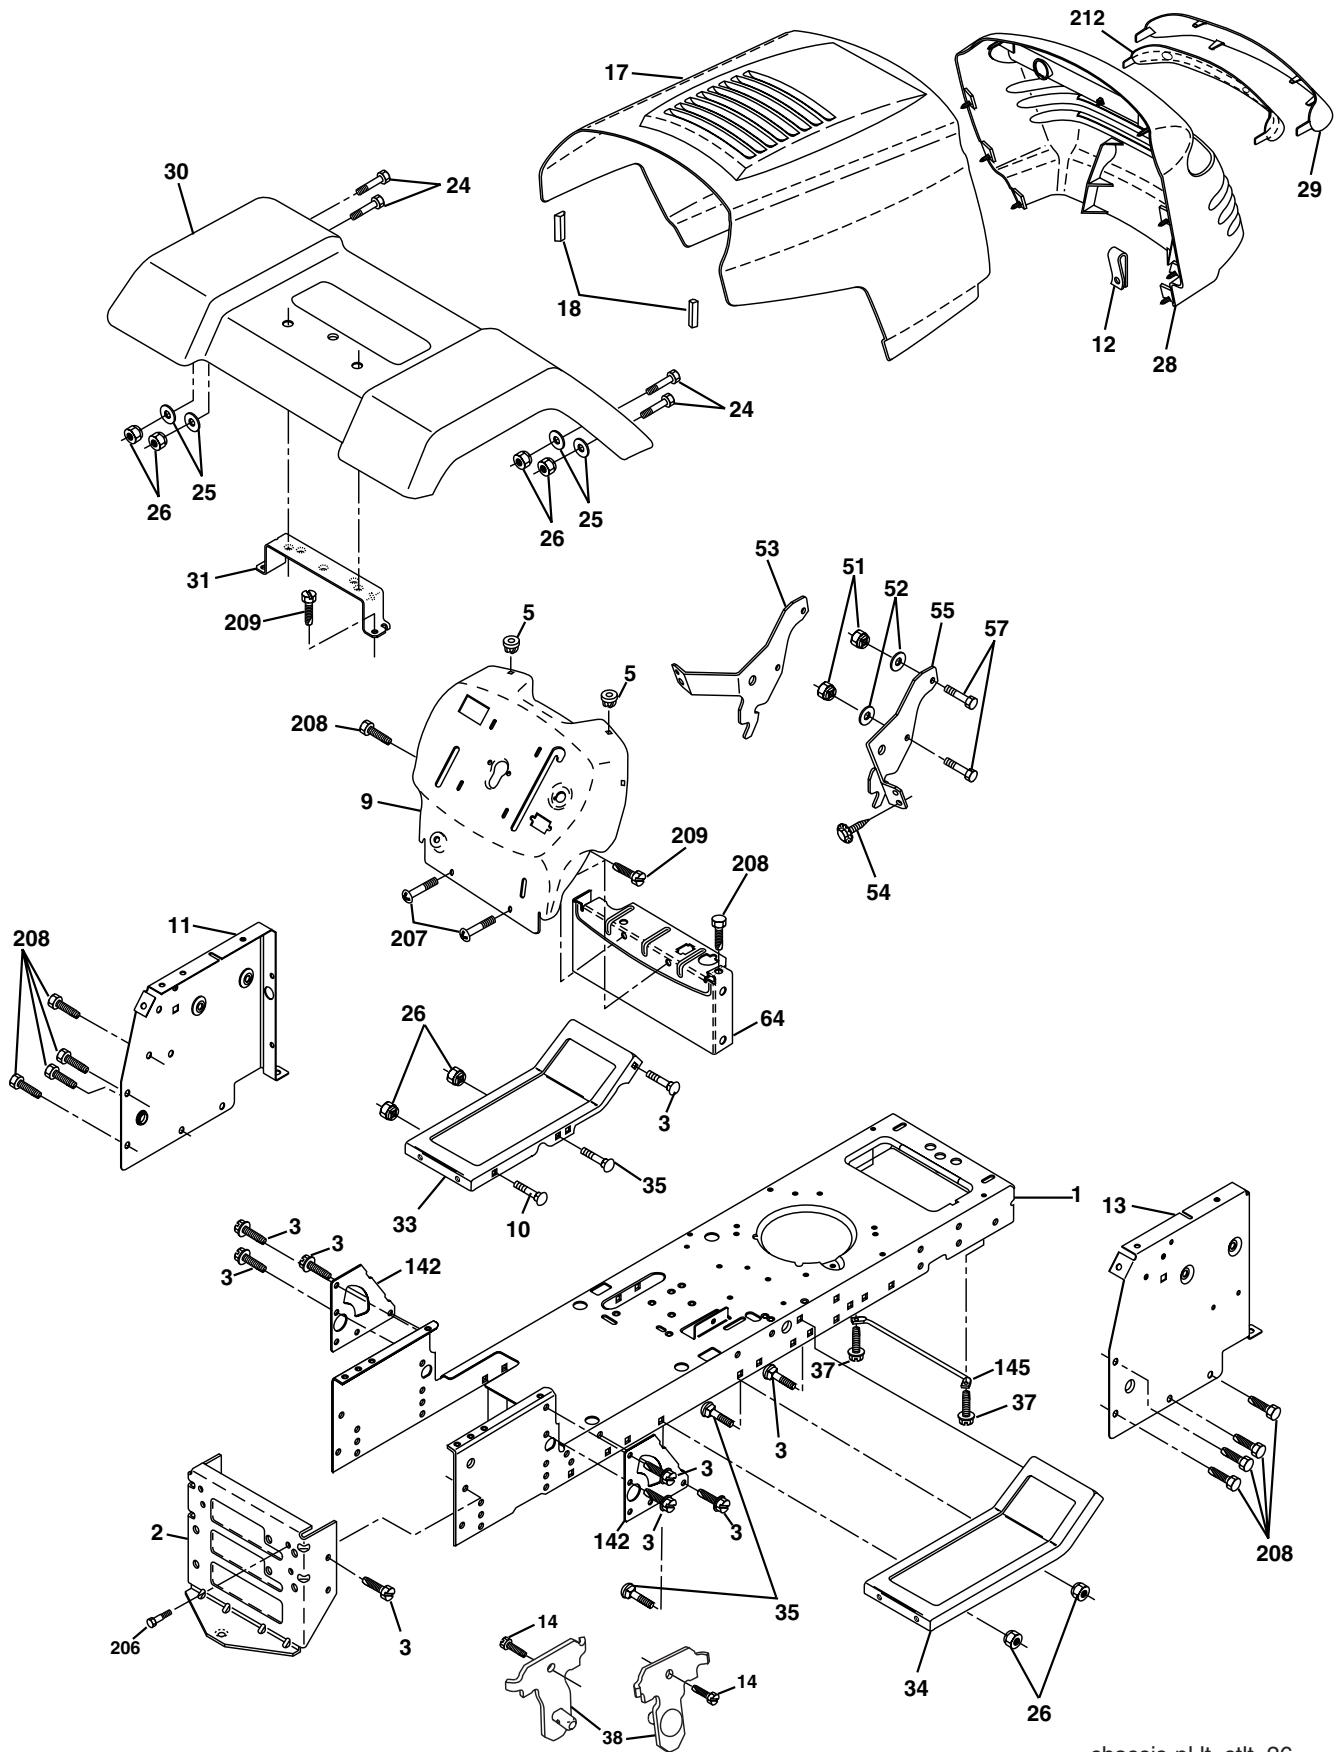

REPAIR PARTS

TRACTOR - - MODEL NUMBER RK17H42STA, PRODUCT NO. 954 56 96-91 CHASSIS AND ENCLOSURES

chassis-pl.lt_stlt_26

REPAIR PARTS

**TRACTOR - - MODEL NUMBER RK17H42STA, PRODUCT NO. 954 56 96-91
CHASSIS AND ENCLOSURES**

KEY NO.	PART NO.	DESCRIPTION
1	174619	Chassis
2	176554	Drawbar
3	17060612	Screw 3/8-16 x 3/4
5	155272	Bumper Hood/Dash
9	168336X010	Dash
10	72140608	Bolt RdHd Sqnk. 3/8-16 Unc x 1
11	174996	Panel Asm. Dash Lh
12	145660	Clip Tinnerman Grile P/L
13	172105X010	Panel Dash Rh
14	17490608	Screw Thdrol 3/8-16 x 1/2
17	159639X428	Hood
18	184921	Bumper Hood
24	74780616	Bolt Fin Hex 3/8-16 Unc x 1 Gr. 5
25	19131312	Washer 13/32 x 13/16 x 12 Ga.
26	73800600	Nut Lock Hex w/Insert 3/8-16 UNC
28	179101	Grill/Lens Asm
29	140273X599	Lens Grille Private label
30	169468X428	Fender Asm
31	136619	Bracket Fender
33	179716X428	Footrest LH
34	179717X428	Footrest RH
35	72110606	Bolt RdHd Sht. Sqnk. 3/8-16 x 3/4
37	17490508	Screw Thdrol 5/16-18 x 1/2 Tyt
38	175710	Bracket Asm. Pivot Mower Rear
51	73800400	Nut Lock Hex W/Ins. 1/4-20
52	19091416	Washer 9/32 x 7/8 x 16 Ga.
53	144697	Bracket Grille LH
54	161464	Screw Hex Wshd 8-18 x 7/8
55	144696	Bracket, Grille RH
57	74780412	Bolt Fin Hex 1/4-20 x .75
64	154798	Dash Lower
142	175702	Plate Reinforcement
145	156524	Rod Pivot Chassis/Hood
206	170165	Bolt shoulder 5/16-18
207	17670508	Screw Thdrol 5/16-18 x 1/2
208	17670608	Screw Thdrol 3/8-16 x 1/2
209	17000612	Screw 3/8-16 x 3/4
212	156229	Insert Lens Reflector
--	5479J	Plug Btn Blk

NOTE: All component dimensions given in U.S. inches
1 inch = 25.4 mm