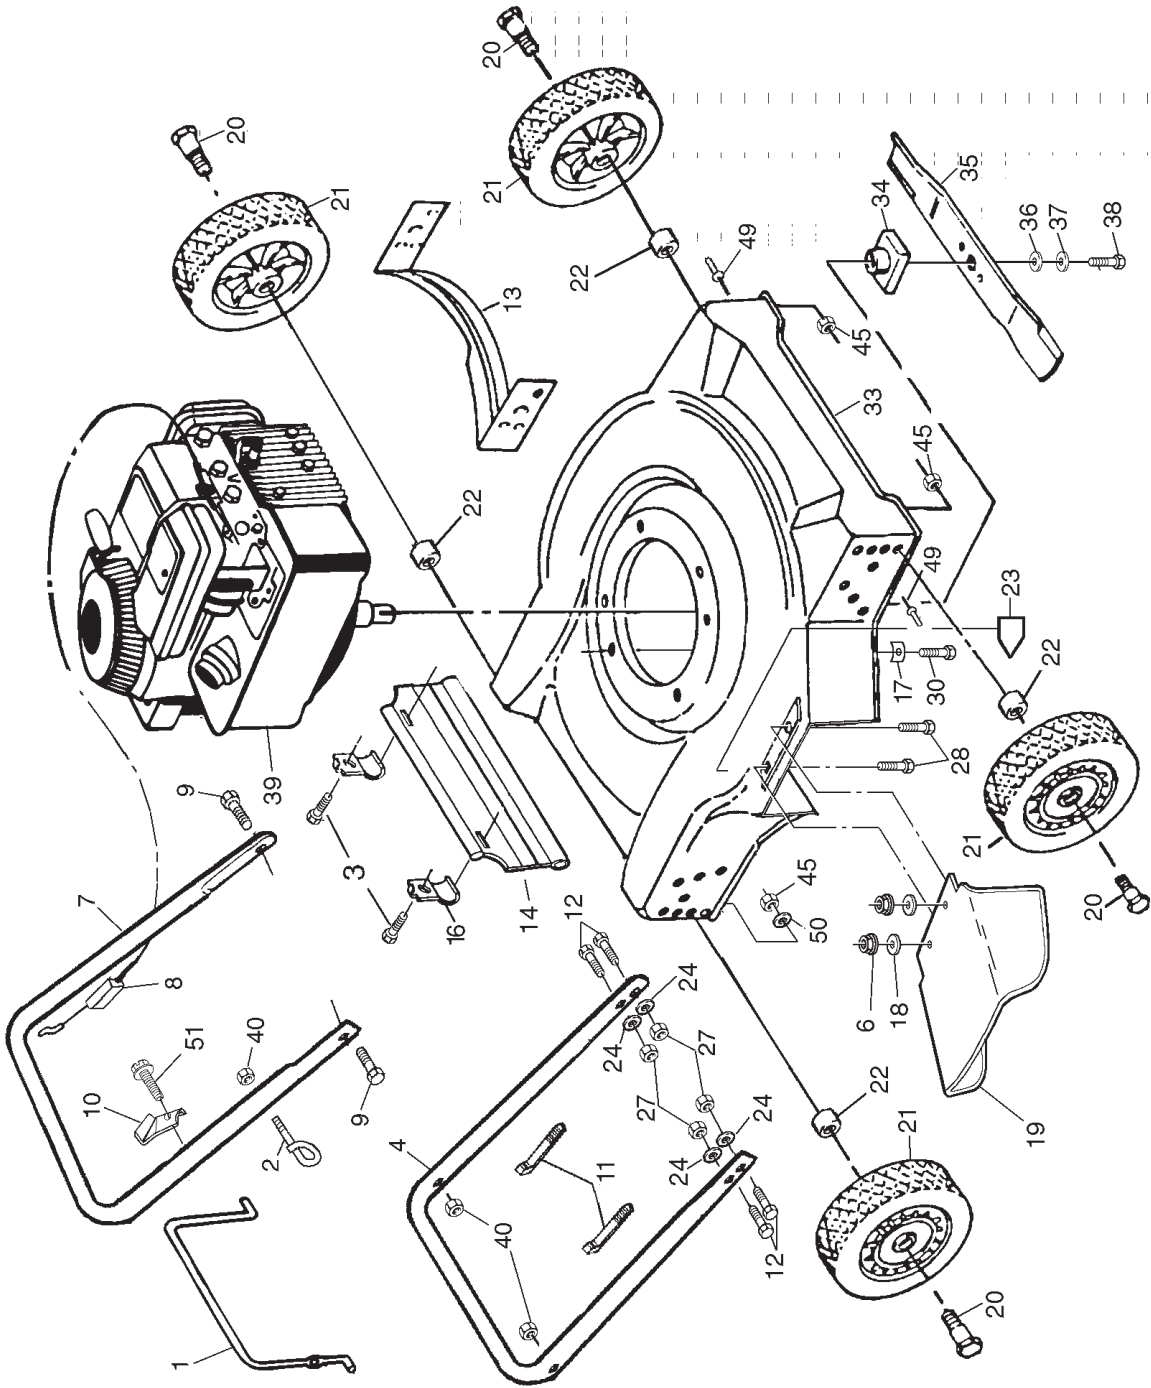

ROTARY LAWN MOWER -- MODEL NUMBER RA375N20SA

ROTARY LAWN MOWER - - MODEL NUMBER RA375N20SA

KEY NO.	PART NO.	DESCRIPTION	KEY NO.	PART NO.	DESCRIPTION
1	86902	Control Bar	28	74760412	Hex Head Bolt 1/4-20 x 3/4
2	179585	Rope Guide	30	150406	Hex Head Thread Rolling Screw 3/8-16 x 1
3	750097	Hex Washer Head Self-tapping Screw #10-24 x 1/2	33	701106	Housing Kit
4	172146X479	Lower Handle	34	850977	Blade Adapter
5	213146	Cable Clamp	35	145106	Blade 20"
6	63601	(Order from Engine manufacturer)	36	851074	Washer (Hardened)
7	169711X479	Locknut 1/4-20	37	850263	Helical Lock Washer
8	163799	Upper Handle	38	851084	Hex Head Machine Screw 3/8-24 x 1-3/8 Gr. 8
9	74350424	Engine Zone Control Cable	39	---	Engine, Briggs & Stratton, Model No. 98902 (Order parts from engine manufacturer)
10	86899X004	Hex Head Bolt 1/4-20 x 1-1/2	40	132004	Hex Nut 1/4-20
11	66426	Up-Stop Bracket	45	751592	Locknut 5/8- 16
12	137009	Wire Tie	49	128145	Pop Rivit
13	700839X479	Hex Head Bolt 3/8-16 x 1	50	61537	Washer
14	140541	Front Baffle	51	750634	Screw
16	87584X004	Rear Deflector	--	162300	Decal, Warning, Dom Ser. Inj E/F
17	851201X004	Bracket	--	184713	Manual, Replacement Parts (English/French)
18	53847	Engine Washer	--	172777	Operator's Manual (English)
19	752052	Flat Washer	--	172778	Operator's Manual (French)
20	67609	Discharge Guard	Available accessories not included with mower:		
21	800060	Shoulder Bolt	--	GCK3200	Grass Catcher
22	136624	Wheel Assembly	NOTE: All component dimensions given in U.S. inches.		
23	107339X	Spacer Washer	1 inch = 25.4 mm		
24	55611	Danger Decal			
27	132010	Washer			
		Flange Locknut 3/8-16			