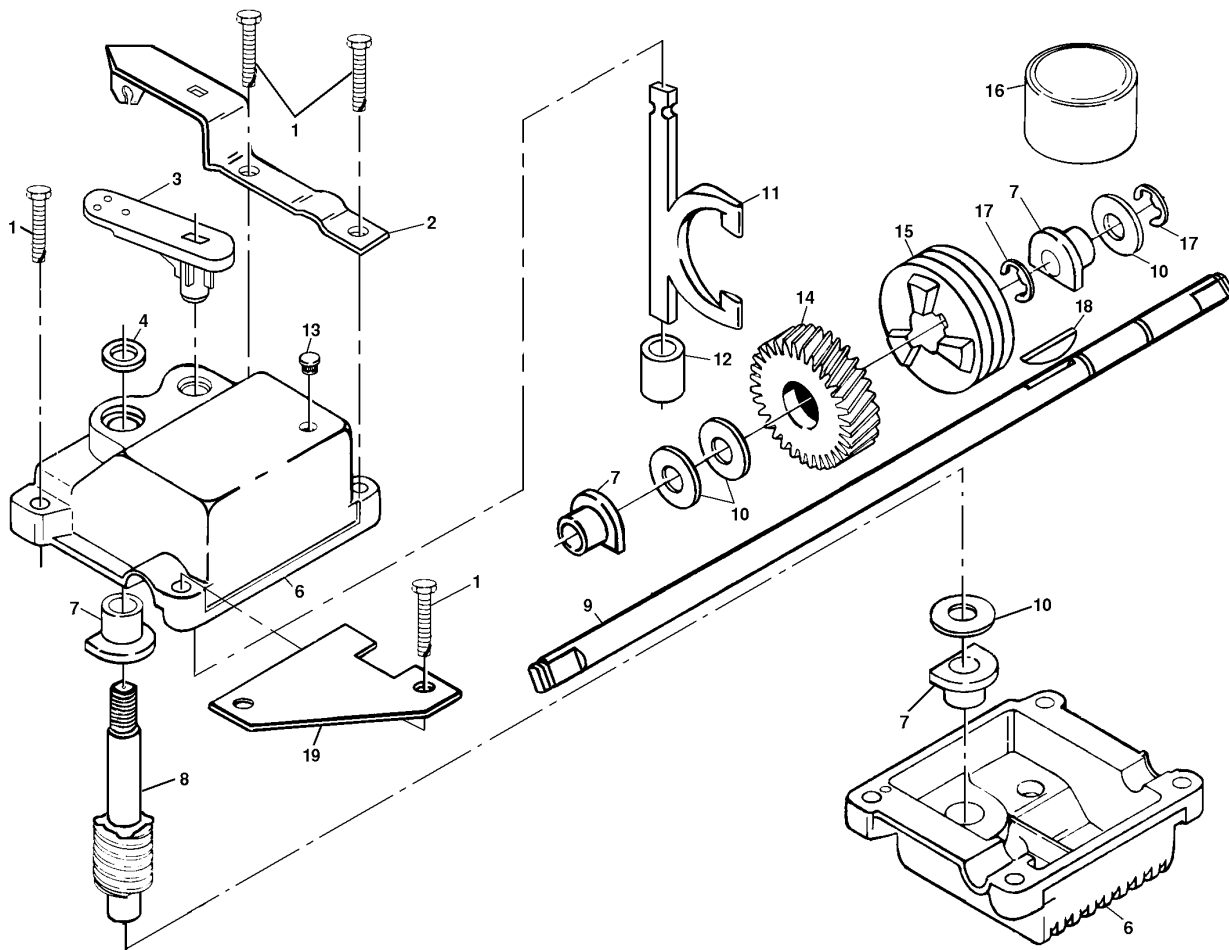

REPAIR PARTS

POWER PROPELLED ROTARY LAWN MOWER MODEL NO. PR6Y22CA GEAR CASE ASSEMBLY PART NUMBER 702511

KEY PART NO.	NO.	DESCRIPTION
1	17490416	Tapping Screw 1/4-20 x 1-1/4
2	137055X004	Engagement Bracket
3	137053	Shifter
4	57072	Seal
6	48373	Gear Case Halves Kit (Includes Key Nos. 4 and 7)
7	77881	Bearing
8	137051	Worm Shaft
9	137074	Drive Shaft
10	57079	Hardened Washer

KEY PART NO.	NO.	DESCRIPTION
11	131484	Clutch Yoke
12	700343	Bushing
13	86447	Plug
14	137050	Helical Gear
15	750436X	Clutch Jaw
16	750369	Grease
17	12000003	E-Ring
18	850848	Hi-Pro Key
19	81585X004	Spring Bracket

NOTE: All component dimensions given in U.S. inches. 1 inch = 25.4 mm