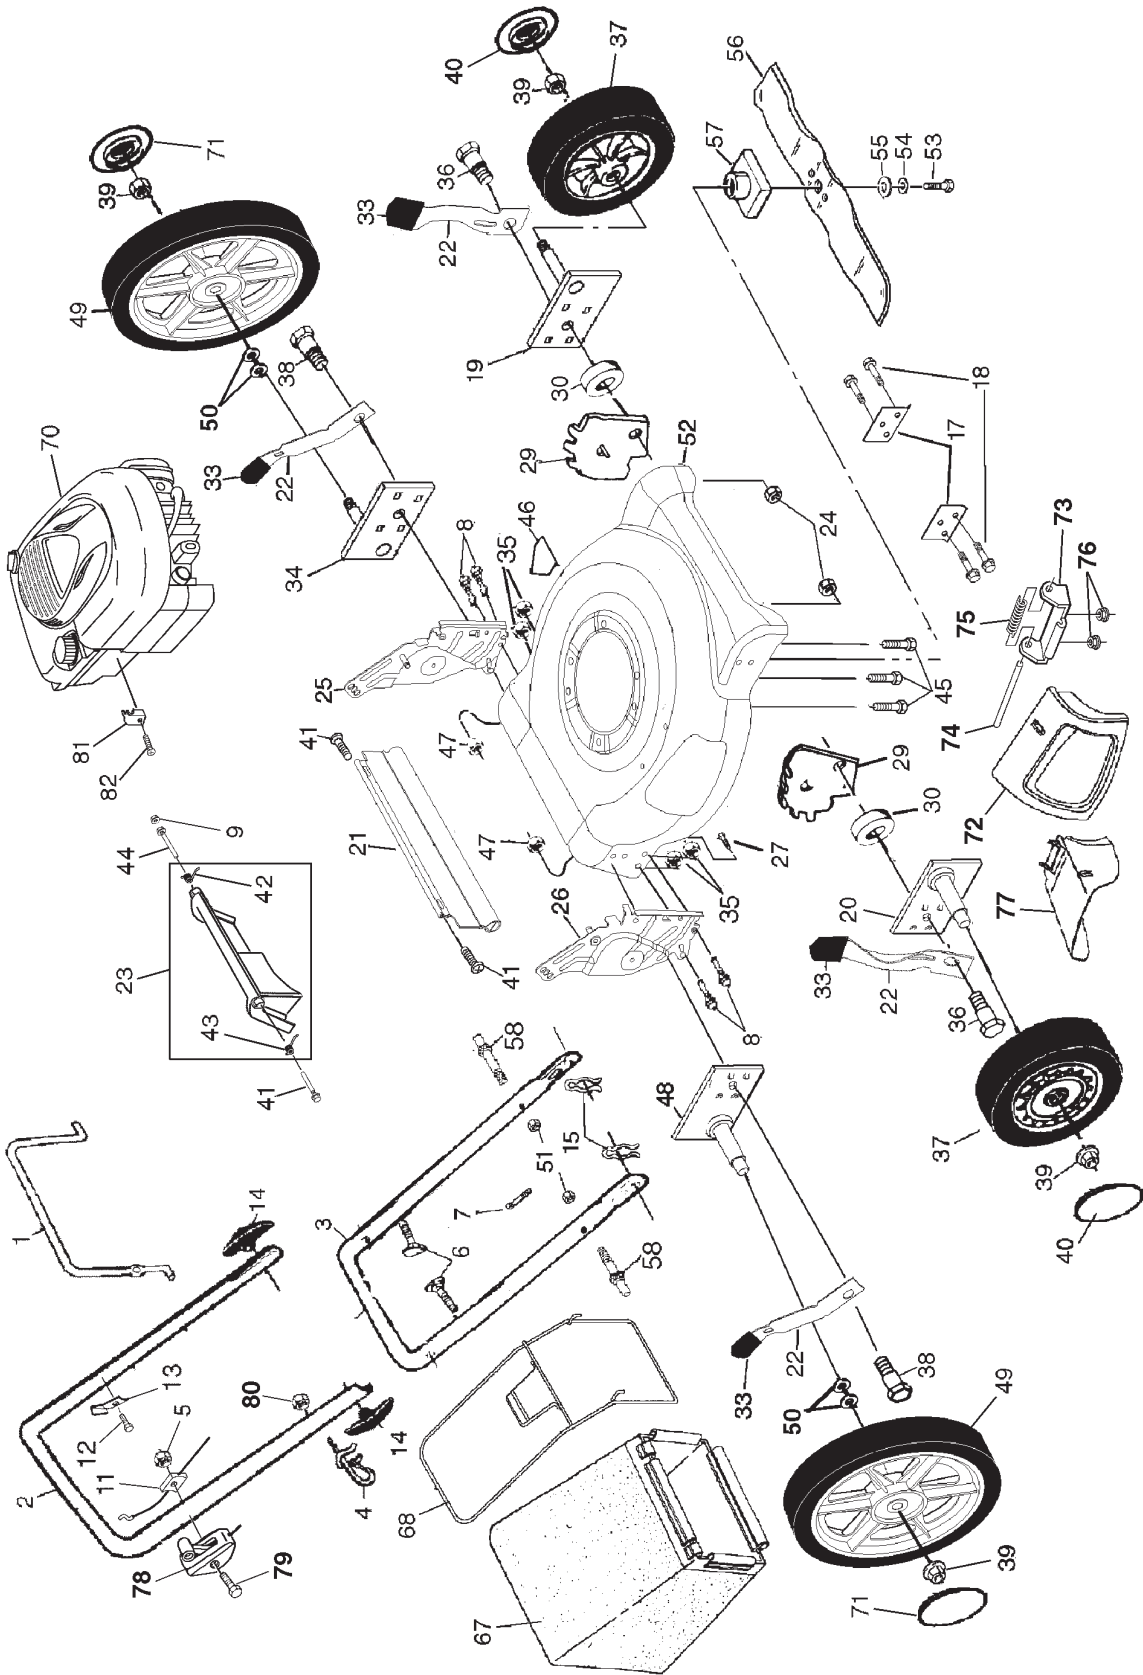

ROTARY LAWN MOWER -- MODEL NUMBER PR65N21CHC

ROTARY LAWN MOWER - - MODEL NUMBER PR65N21CHC

KEY NO.	PART NO.	DESCRIPTION	KEY NO.	PART NO.	DESCRIPTION
1	180426	Control Bar	44	185819	Rod, Stiffener
2	166860X479	Upper Handle	45	150406	Hex Head Thread Rolling Screw 3/8-16 x 1
3	161105X479	Lower Handle	46	107339X	Danger Decal
4	179585	Rope Guide	47	73800500	Nut, Hex
5	132004	Locknut 1/4-20	48	180410X004	Axle Arm Assembly - RR
6	131959	Handle Bolt	49	180203	Wheel
7	66426	Wire Tie	50	57143	Wave Washer
8	74780512	Hex Bolt 5/16-18 x 3/4	51	73990500	Nut
9	751152	Nut, Hex	52	174161	Housing Assembly (Incl. Ref. #17, 18 & 46)
11	149293	Engine Zone Control Cable	53	851084	Hex Head Screw 3/8-24 x 1-3/8 Grd. 8
12	750634	Hex Washer Head Screw #10-24 x 1/2	54	850263	Helical Lockwasher
13	850733X004	Up-Stop Bracket	55	851074	Hardened Washer
14	170146	Handle Knob	56	175064	21" Blade
15	51793	Hairpin Cotter	57	851514	Blade Adapter
17	165946X479	Support Bracket	58	161551	Adjustment Bolt
18	17600406	Screw	67	184781	Grass Bag
19	167132X004	Axle Arm Assembly - LF	68	180332	Catcher Frame
20	167133X004	Axle Arm Assembly - RF	70	- - -	Engine, Briggs & Stratton, Model Number 123K02 (order parts from engine manufacturer)
21	165858	Rear Skirt	71	180624	Hubcap
22	168360X004	Selector Spring	72	175754	Mulcher Door
23	186612	Rear Door Assembly Kit (Incl. Springs)	73	154132	Bracket
24	73930500	Locknut 5/16-18	74	147286	Rod
25	186212X428	Handle Bracket Assembly (Left)	75	152124	Spring
26	186213X428	Handle Bracket Assembly (Right)	76	73800400	Nut, Hex
27	851856	Screw 1/4-20 x 3/8	77	165760	Deflector
29	160835X007	Wheel Adjusting Bracket - Front	78	170294	Throttle Control
30	183901	Spacer	79	144929	Screw
33	170143	Selector Knob	80	132004	Nut
34	180409X004	Axle Arm Assembly - LR	81	111190X	Clamp
35	166785	Locknut 5/16-18	82	83816	Screw
36	160828	Shoulder Bolt 5/16-18	- -	162300	Warning Decal (Not Shown)
37	157178	Wheel Assembly	- -	172782	Operator's Manual, English
38	164362	Shoulder Bolt	- -	172783	Operator's Manual, French
39	83923	Flanged Locknut	- -	187422	Repair Parts Manual, English/French
40	180660	Hubcap			
41	88652	Hinge Screw			
42	165766	Spring (LH)			
43	165767	Spring (RH)			