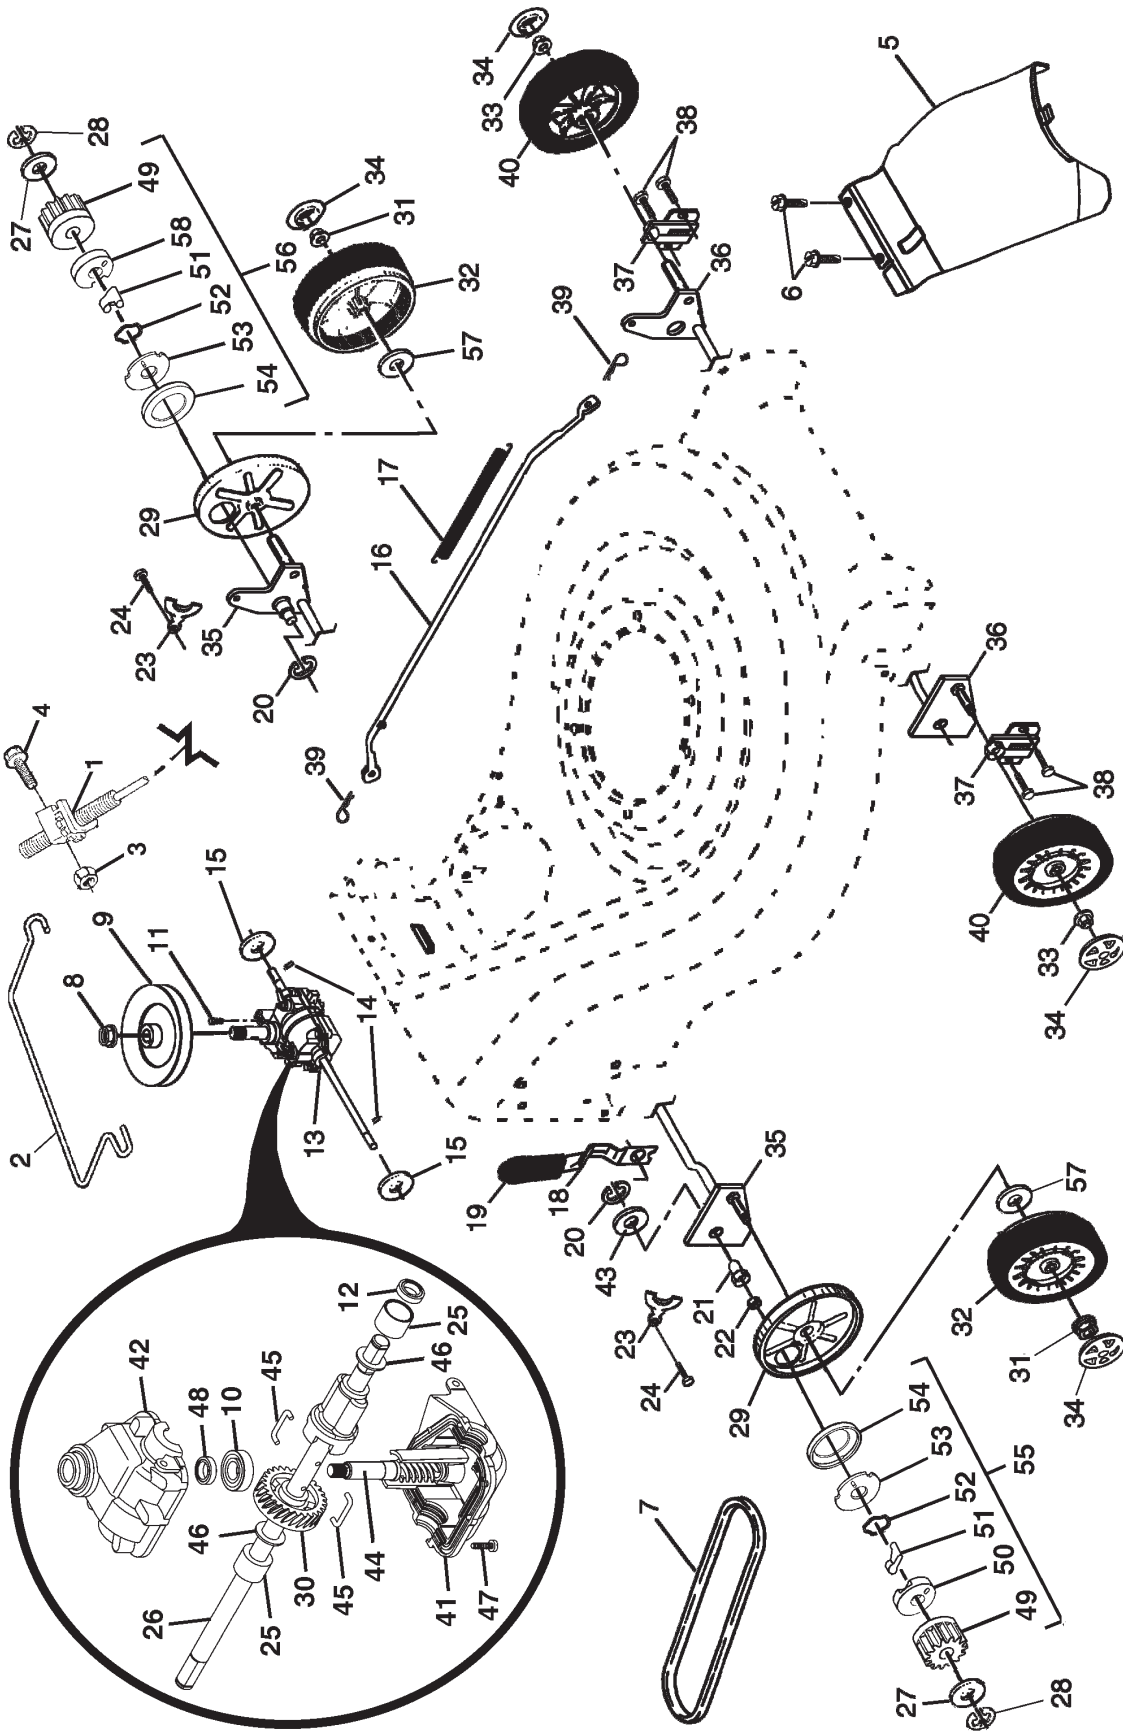

ROTARY LAWN MOWER -- MODEL NUMBER PR55R21AE

ROTARY LAWN MOWER - - MODEL NUMBER PR55R21AE

KEY NO.	PART NO.	DESCRIPTION	KEY NO.	PART NO.	DESCRIPTION
1	189181	Drive Control Assembly	31	145212	Nut, Flangelock
2	188952X428	Control Bar, Drive	32	180764	Wheel 9 x 2
3	751152	Nut, Hex	33	83923	Nut, Flangelock 3/8-16
4	185681	Screw	34	77400	Hubcap, Mag, Platinum
5	161537X428	Cover Drive	35	189180X004	Shaft Assembly, Rear
6	750634	Screw, Threaded, Rolled #10-25 x .50	36	160786X004	Shaft Assembly, Front
7	182212	V-Belt	37	161463	Retainer, Front Shaft
8	132010	Nut, Flangelock, Zinc Plated 3/8-16	38	163409	Screw #12 x 5/8
9	189408	Pulley, Drive	39	700279	Clip, Retainer
10	183506	Bearing, Ball	40	172297	Wheel 8 x 2
11	187653	Screw	41	187530	Case, Lower (Use Dow Corning #709 to reseal)
12	183508	Seal, Output Shaft	42	187531	Case, Upper (Use Dow Corning #709 to reseal)
13	187213	Gear Case Assembly, Complete	43	19572216	Washer
14	145354	Pin, Spring, Thrust	44	187533	Shaft, Input
15	57079	Washer, Hardened	45	183505	Wire, Formed
16	161584	Rod, Connecting	46	183509	Washer
17	161602	Spring, Extension	47	183513	Screw
18	188953X004	Spring, Selector	48	183514	Seal, Input Shaft
19	171321	Knob, Selector Spring	49	175103	Pinion, Gear
20	12000022	E-Ring 7/8	50	175102	Retainer, Drive, RH
21	163365	Bearing, Support	51	175098	Pawl
22	169911	Bearing, Ball	52	188291	Spring, Torsion
23	161118X004	Retainer, Drive Assembly	53	175104	Disc, Drive
24	57808	Screw, Tapping, Hex Head 1/4-20 x .75	54	175101	Seal, Friction
25	183511	Bushing	55	188330	Pinion Assembly, RH
26	187534	Shaft, Output	56	188331	Pinion Assembly, LH
27	52160	Washer, Shim (as required)	57	67725	Washer
28	12000058	E-Ring 7/16	58	175105	Retainer, Drive, LH
29	189403	Cover, Dust, Wheel			
30	187532	Gear, 24 Teeth			

NOTE: All component dimensions given in U.S. inches.
1 inch = 25.4 mm