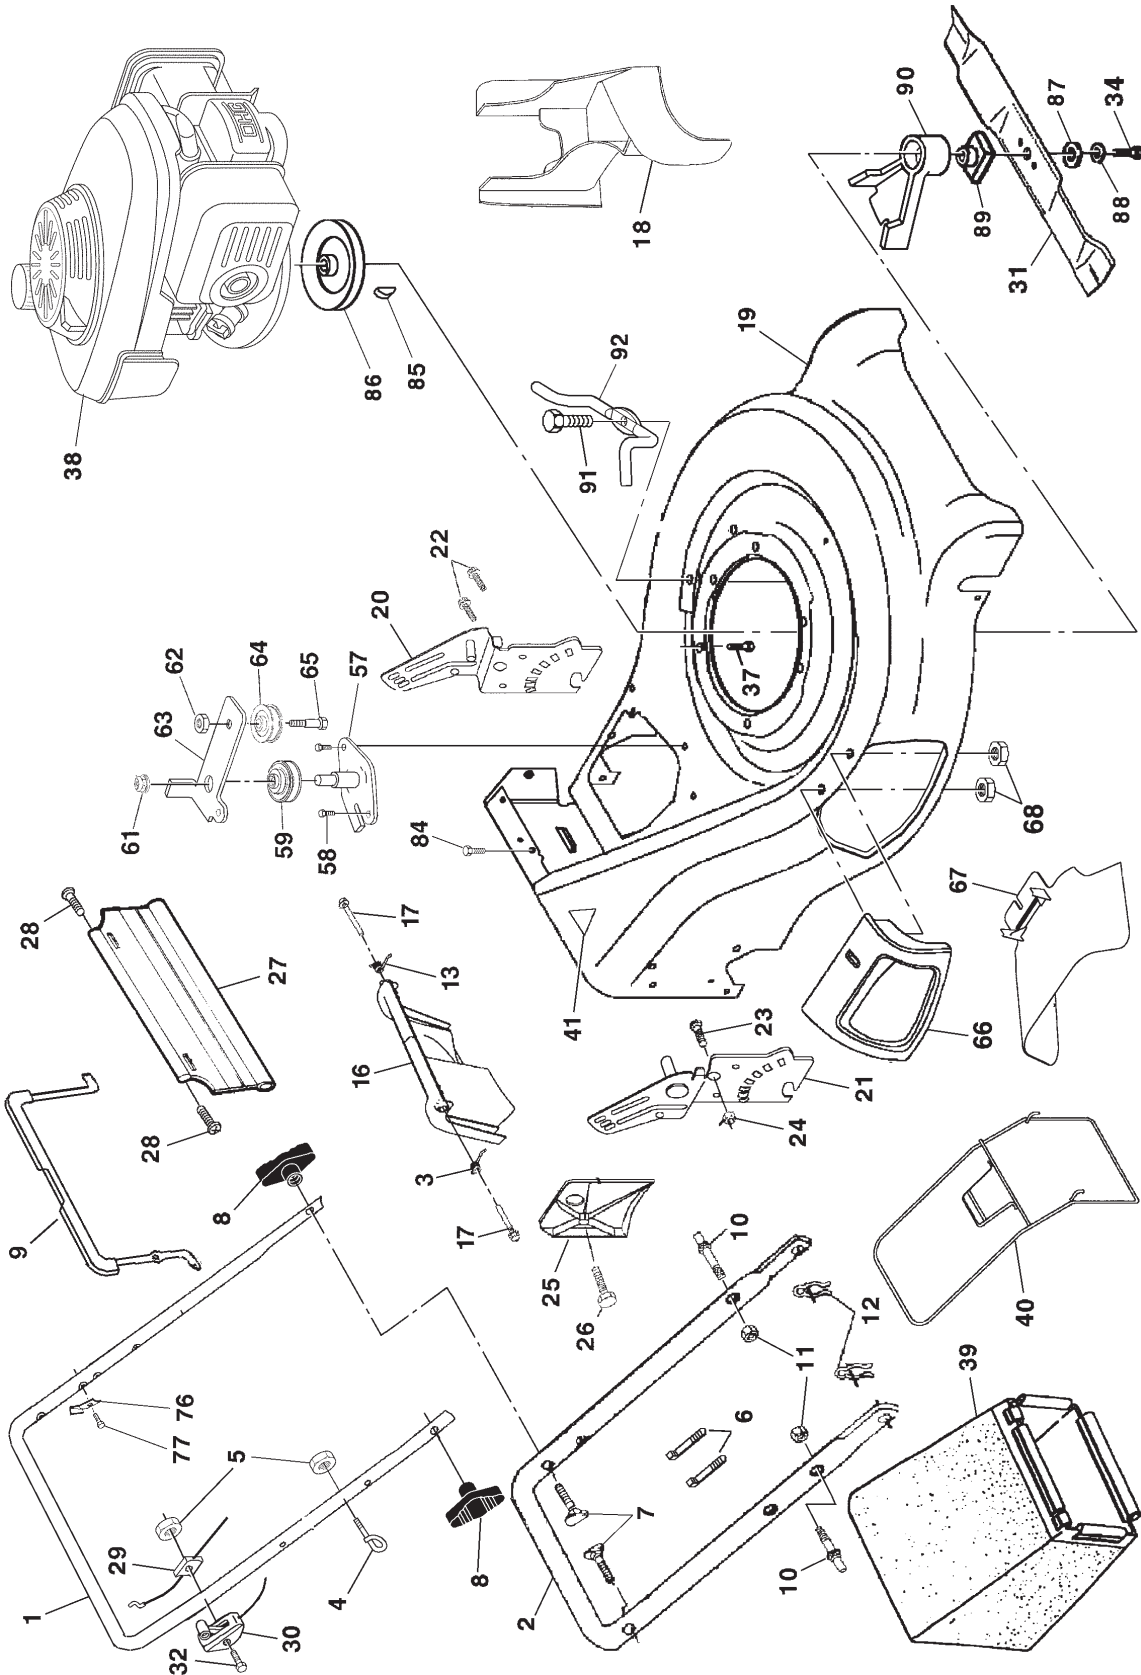

ROTARY LAWN MOWER -- MODEL NUMBER PR55R21AE

ROTARY LAWN MOWER -- MODEL NUMBER PR55R21AE

KEY NO.	PART NO.	DESCRIPTION	KEY NO.	PART NO.	DESCRIPTION
1	189663X479	Handle, Upper	39	189004	Grass Bag
2	161105X479	Handle, Lower	40	188817	Frame, Grass Bag
3	186053	Spring, Rear Door, RH	41	107339X	Danger Decal
4	179585	Guide, Rope, Side	57	179783X004	Bracket Assembly
5	132004	Nut, Hex, with Lockwasher Insert 1/4-20	58	57808	Screw
6	66426	Wire, Tie	59	184543	Pulley, V-Groove, Idler
7	131959	Bolt, Handle 5/16-18 x 2-5/8	61	145212	Flange Nut
8	136376	Knob, Handle	62	155552	Locknut
9	182810	Control Bar	63	179719X004	Idler Arm
10	188821	Bolt, Carriage	64	166043	Idler Pulley
11	73990500	Nut, Hex, with Lockwasher Insert 5/16-18 UNC	65	160829	Shoulder Bolt
12	51793	Cotter, Hairpin	66	183058X428	Mulcher Door Assembly
13	186052	Spring, Rear Door, LH	67	169699X428	Discharge Guard
16	185855X428	Rear Door	68	88349	Nut, Hex
17	184193	Bolt, Rear Door	76	850733X004	Bracket, Upstop
18	187535	Plug, Mulcher	77	750634	Screw
19	181763	Kit, Housing	84	54583	Screw
20	187249X479	Handle Bracket Assembly, LH	85	187723	Key, Hi-Pro
21	187250X479	Handle Bracket Assembly, RH	86	184941	Pulley
22	150078	Screw, Hex Washer Head	87	851074	Washer
23	163183	Nut, Hex Head 5/16-18 x 5/8	88	850263	Washer, Lock
24	73800500	Bolt, Hex, with Lockwasher Insert 5/16-18	89	184590	Blade Adapter
25	161333	Baffle, Side	90	188786	Debris Shield
26	163409	Screw #12 x 5/8	91	188040	Bolt
27	188986	Skirt, Rear	92	18839X004	Belt Keeper
28	88652	Screw, Hinge 1/4-20 x 1.25	--	162300	Warning Decal (not shown)
29	182903	Cable, Engine Zone Control	--	172787	Operator's Manual, English
30	185496	Throttle Control	--	172788	Operator's Manual, French
31	189028	Blade, 21"	--	190848	Repair Parts Manual, English / French
32	183365	Screw			
34	851084	Bolt, Hex Head			
37	150406	Bolt, Engine			
38	--	Engine, Honda, Model Number GCY-160 (For engine service and replacement parts, call Honda at 1-800-426-7701)			