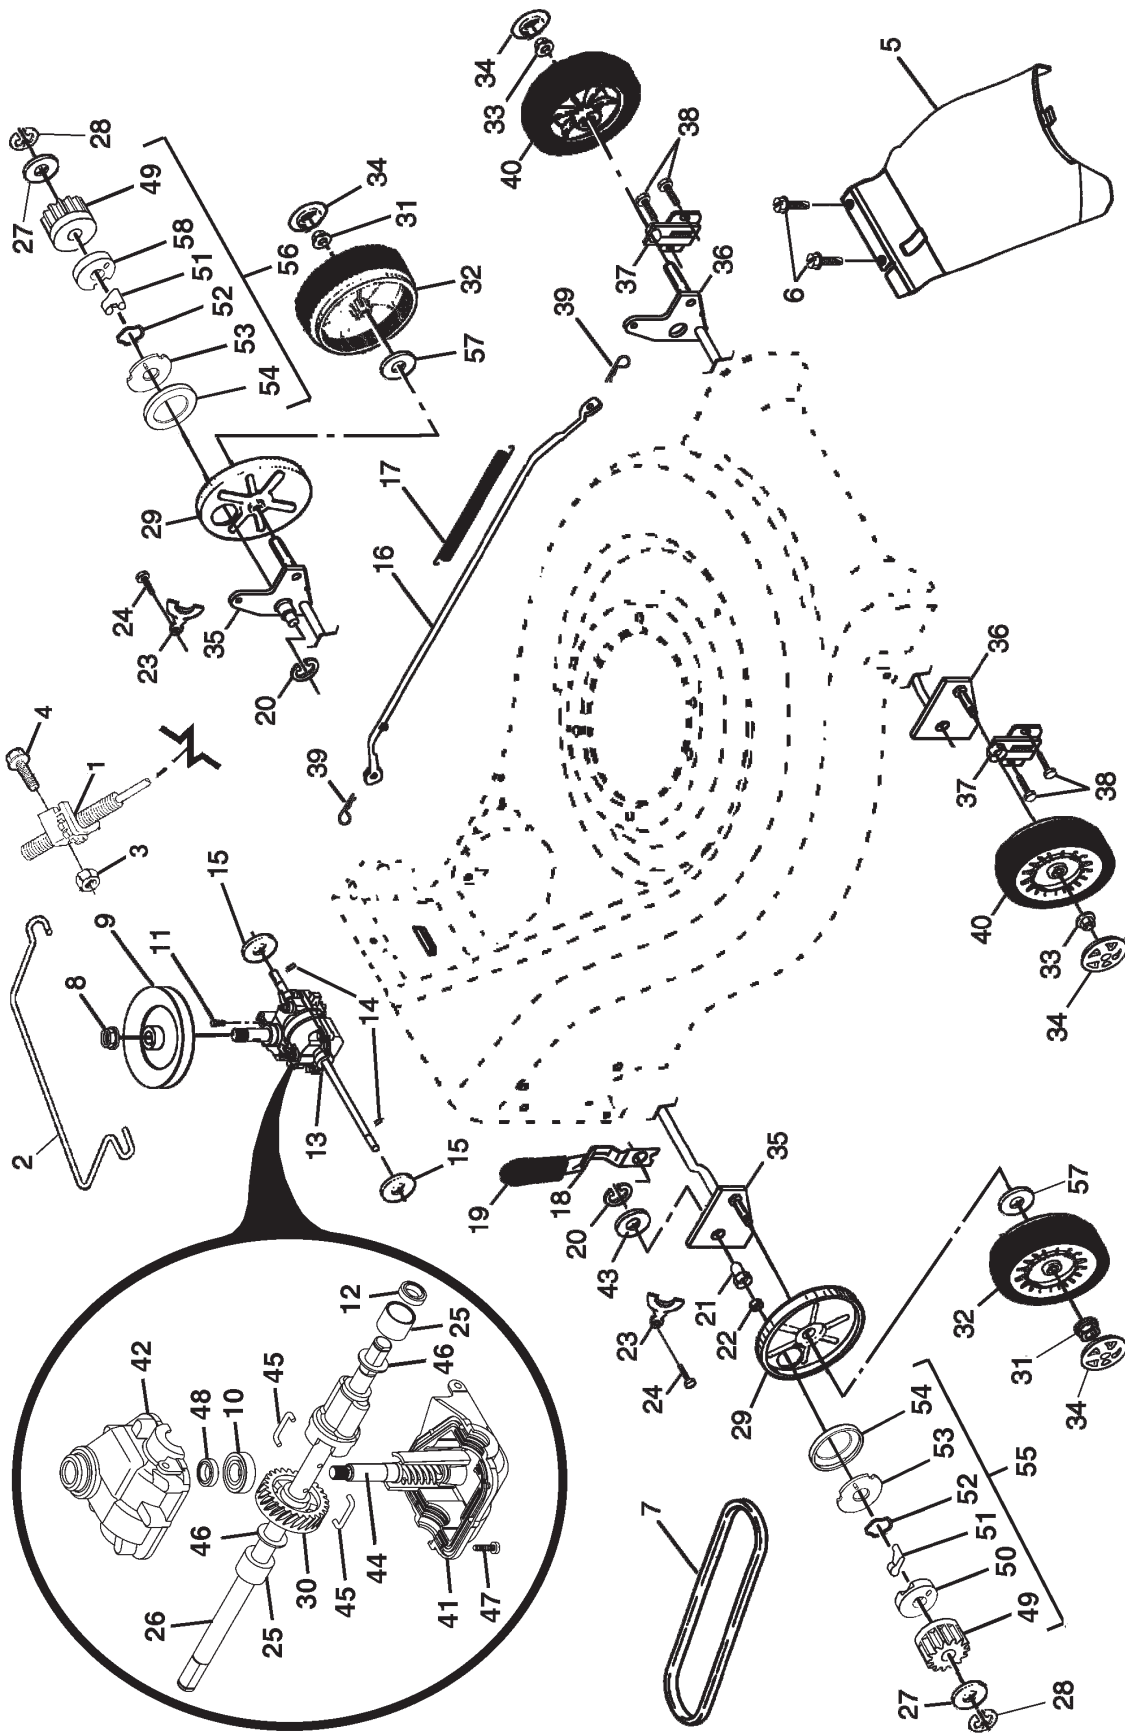

ROTARY LAWN MOWER -- MODEL NUMBER PR55R21A (PR55R21AD)

ROTARY LAWN MOWER - - MODEL NUMBER PR55R21A (PR55R21AD)

KEY NO.	PART NO.	DESCRIPTION	KEY NO.	PART NO.	DESCRIPTION
1	189181	Drive Control Assembly	31	145212	Nut, Flangelock
2	188975	Control Bar, Drive	32	180764	Wheel 9 x 2
3	751152	Nut, Hex	33	83923	Nut, Flangelock 3/8-16
4	185681	Screw	34	77400	Hubcap, Mag, Platinum
5	161537	Cover Drive	35	160785X004	Shaft Assembly, Rear
6	750634	Screw, Threaded, Rolled #10-25 x .50	36	160786X004	Shaft Assembly, Front
7	182212	V-Belt	37	161463	Retainer, Front Shaft
8	132010	Nut, Flangelock, Zinc Plated 3/8-16	38	163409	Screw #12 x 5/8
9	184749	Pulley, Drive	39	700279	Clip, Retainer
10	183506	Bearing, Ball	40	172297	Wheel 8 x 2
11	187653	Screw	41	187530	Case, Lower (Use Dow Corning #709 to reseal)
12	183508	Seal, Output Shaft	42	187531	Case, Upper (Use Dow Corning #709 to reseal)
13	187213	Gear Case Assembly, Complete	43	19572216	Washer
14	145354	Pin, Spring, Thrust	44	187533	Shaft, Input
15	57079	Washer, Hardened	45	183505	Wire, Formed
16	161584	Rod, Connecting	46	183509	Washer
17	161602	Spring, Extension	47	183513	Screw
18	160477X004	Spring, Selector	48	183514	Seal, Input Shaft
19	171321	Knob, Selector Spring	49	175103	Pinion, Gear
20	12000022	E-Ring 7/8	50	175102	Retainer, Drive, RH
21	163365	Bearing, Support	51	175098	Pawl
22	169911	Bearing, Ball	52	188291	Spring, Torsion
23	161118X004	Retainer, Drive Assembly	53	175104	Disc, Drive
24	57808	Screw, Tapping, Hex Head 1/4-20 x .75	54	175101	Seal, Friction
25	183511	Bushing	55	188293	Pinion/Pawl Assembly, RH
26	187534	Shaft, Output	56	188292	Pinion/Pawl Assembly, LH
27	52160	Washer, Shim (as required)	57	67725	Washer
28	12000058	E-Ring 7/16	58	175105	Retainer, Drive, LH
29	180504	Cover, Dust, Wheel			
30	187532	Gear, 24 Teeth			

NOTE: All component dimensions given in U.S. inches.
1 inch = 25.4 mm