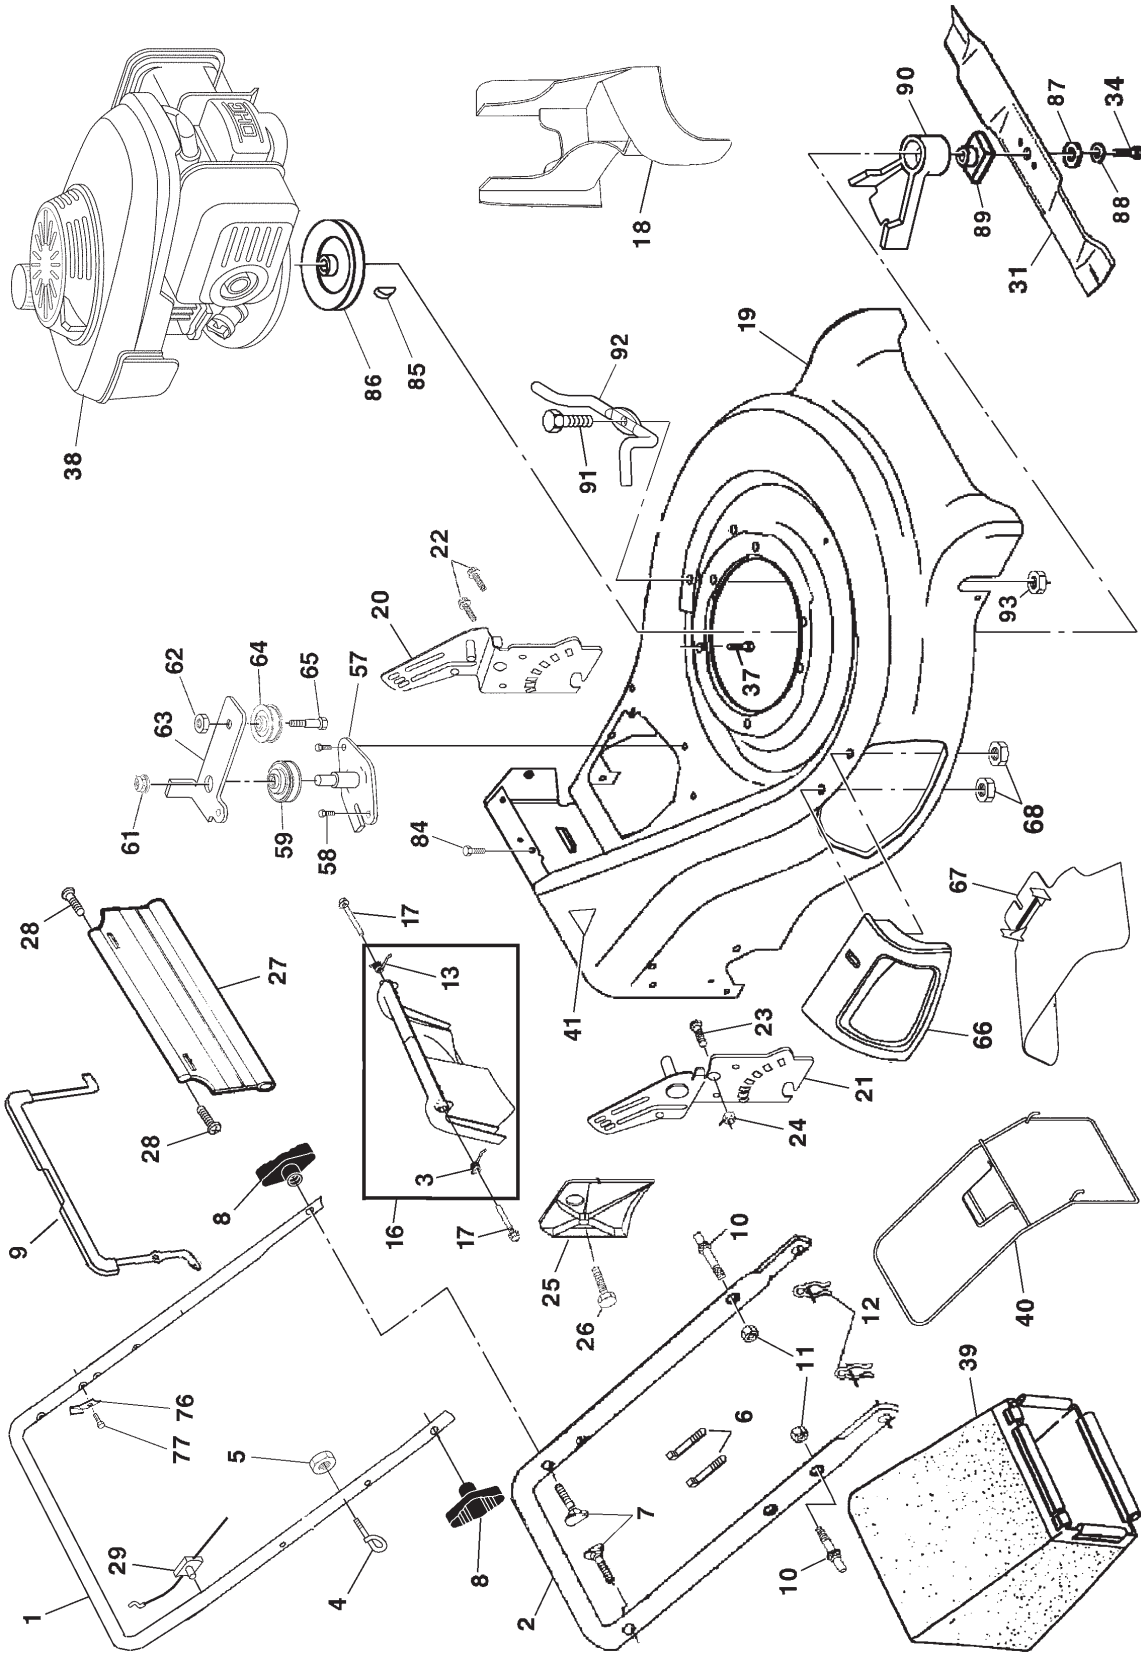

**ROTARY LAWN MOWER - - MODEL NUMBER PR55R21A (PR55R21AD)**

**ROTARY LAWN MOWER - - MODEL NUMBER PR55R21A (PR55R21AD)**

KEY NO.	PART NO.	DESCRIPTION	KEY NO.	PART NO.	DESCRIPTION
1	189663X479	Handle, Upper	39	189004	Grass Bag
2	161105X479	Handle, Lower	40	188817	Frame, Grass Bag
3	186053	Spring, Rear Door, RH	41	107339X	Danger Decal
4	179585	Guide, Rope, Side	57	179783X004	Bracket Assembly
5	132004	Nut, Hex, with Lockwasher Insert 1/4-20	58	57808	Screw
6	66426	Wire, Tie	59	184543	Pulley, V-Groove, Idler
7	131959	Bolt, Handle 5/16-18 x 2-5/8	61	145212	Flange Nut
8	136376	Knob, Handle	62	155552	Locknut
9	182810	Control Bar	63	179719X004	Idler Arm
10	188821	Bolt, Carriage	64	166043	Idler Pulley
11	73990500	Nut, Hex, with Lockwasher Insert 5/16-18 UNC	65	160829	Shoulder Bolt
12	51793	Cotter, Hairpin	66	183058X428	Mulcher Door Assembly
13	186052	Spring, Rear Door, LH	67	169699X428	Discharge Guard
16	185855X428	Kit, Rear Door (Includes Springs)	68	88349	Nut, Hex
17	184193	Bolt, Rear Door	76	850733X004	Bracket, Upstop
18	187535	Plug, Mulcher	77	750634	Screw
19	181763	Kit, Housing	84	54583	Screw
20	187249X479	Handle Bracket Assembly, LH	85	187723	Key, Hi-Pro
21	187250X479	Handle Bracket Assembly, RH	86	184941	Pulley
22	150078	Screw, Hex Washer Head	87	851074	Washer
23	163183	Bolt, Hex Head 5/16-18 x 5/8	88	850263	Washer, Lock
24	73800500	Nut, Hex, with Lockwasher Insert 5/16-18	89	184590	Blade Adapter
25	161333	Baffle, Side	90	189185	Debris Shield
26	163409	Screw #12 x 5/8	91	182227	Bolt
27	188986	Skirt, Rear	92	188244	Belt Keeper
28	88652	Screw, Hinge 1/4-20 x 1.25	93	182228	Nut, Hex
29	182755	Cable, Engine Zone Control	--	162300	Warning Decal (Not Shown)
31	189028	Blade, 21"	--	172787	Operator's Manual, English
34	851084	Bolt, Hex Head	--	172788	Operator's Manual, French
37	150406	Bolt, Engine	--	190128	Repair Parts Manual, English / French
38	---	Engine, Honda, Model Number GCV-160 (For engine service and replacement parts, call Honda at 1-800-426-7701)			