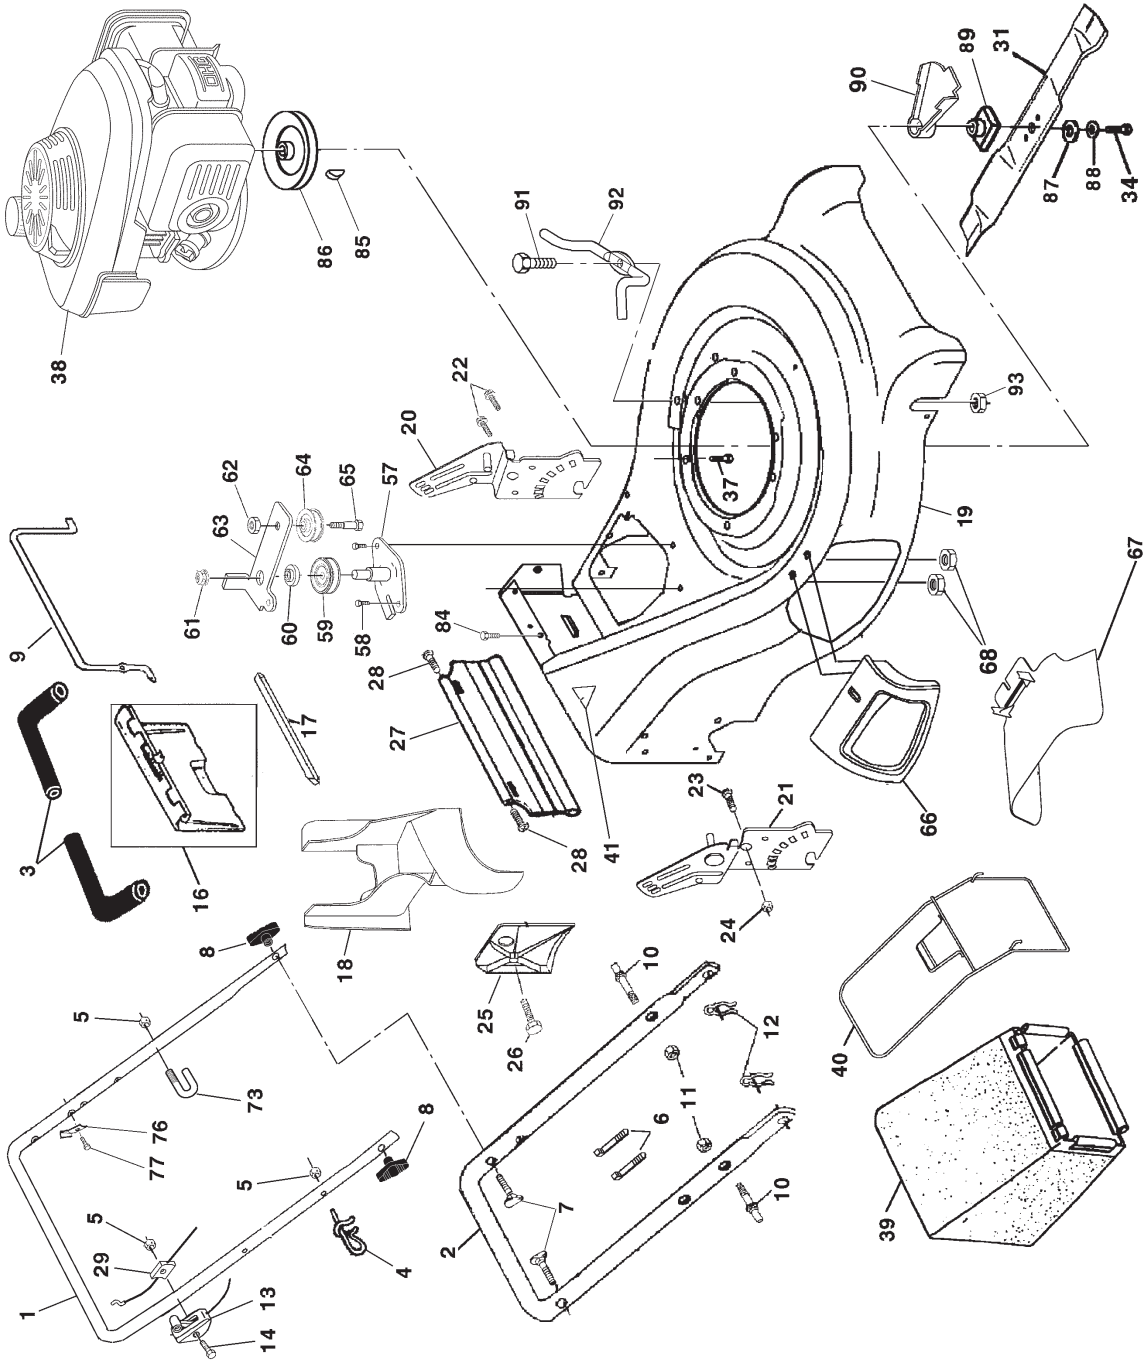

**ROTARY LAWN MOWER -- MODEL NUMBER PR55R21AC**

**ROTARY LAWN MOWER -- MODEL NUMBER PR55R21AC**

KEY NO.	PART NO.	DESCRIPTION	KEY NO.	PART NO.	DESCRIPTION
1	182724	Handle, Upper, with Grip	40	180026	Grass Catcher Frame
2	161105X479	Handle, Lower	41	107339X	Danger Decal
3	182748	Grip, Foam	57	179783X004	Bracket Assembly
4	179585	Guide, Rope, Side	58	57808	Screw
5	132004	Nut, Hex Lockwasher 1/4-20	59	166042	V-Groove Pulley
6	66426	Wire, Tie	60	166050	Idle Arm Spacer
7	131959	Bolt, Handle 5/16-18 x 2-5/8	61	145212	Flange Nut
8	170176	Knob, Handle	62	155552	Locknut
9	186089	Bail, Wire	63	179719X004	Idle Arm
10	161551	Bolt, Square Neck	64	166043	Idle Pulley
11	73990500	Nut, Hex, w/Lockwasher Insert 5/16-18 UNC	65	160829	Shoulder Bolt
12	51793	Cotter, Hairpin	66	183058	Door Assembly
13	185496	Throttle Control	67	169699	Multi Cut Guard
14	144929	Screw	68	88349	Nut
16	162085	Kit, Door, Rear	73	182003	Clip
17	179885	Seal, Door	76	850733X004	Bracket, Upstop
18	182779	Plug, Mulcher	77	750634	Screw
19	181763	Kit, Housing	84	54583	Screw
20	181021X479	Handle Bracket Assembly, Left	85	<b>187723</b>	Key, Hi-Pro
21	181020X479	Handle Bracket Assembly, Right	86	184941	Pulley
22	150078	Screw, Hex Washer Head	87	851074	Washer
23	163183	Bolt, Hex Head 5/16-18 x 5/8	88	850263	Washer, Lock
24	73800500	Nut, Hex Lock Washer 5/16-18	89	184590	Blade Adapter
25	161333	Baffle, Side	90	<b>188245</b>	Debris Shield
26	163409	Screw #12 x 5/8	91	182227	Bolt
27	161550	Skirt	92	182001	Belt Keeper
28	88652	Screw, Hinge 1/4-20 x 1.25	93	182228	Nut, Hex
29	182903	Cable, MZR	--	162300	Warning Decal (Not Shown)
31	175064	Blade, 21"	--	172787	Operator's Manual, English
34	851084	Bolt, Hex Head	--	172788	Operator's Manual, French
37	150406	Bolt, Engine	--	187194	Repair Parts Manual, English / French
38	---	Engine, Honda, Model Number GCV-160 (Order parts from Engine manufacturer)			
39	182116	Grass Catcher Bag			