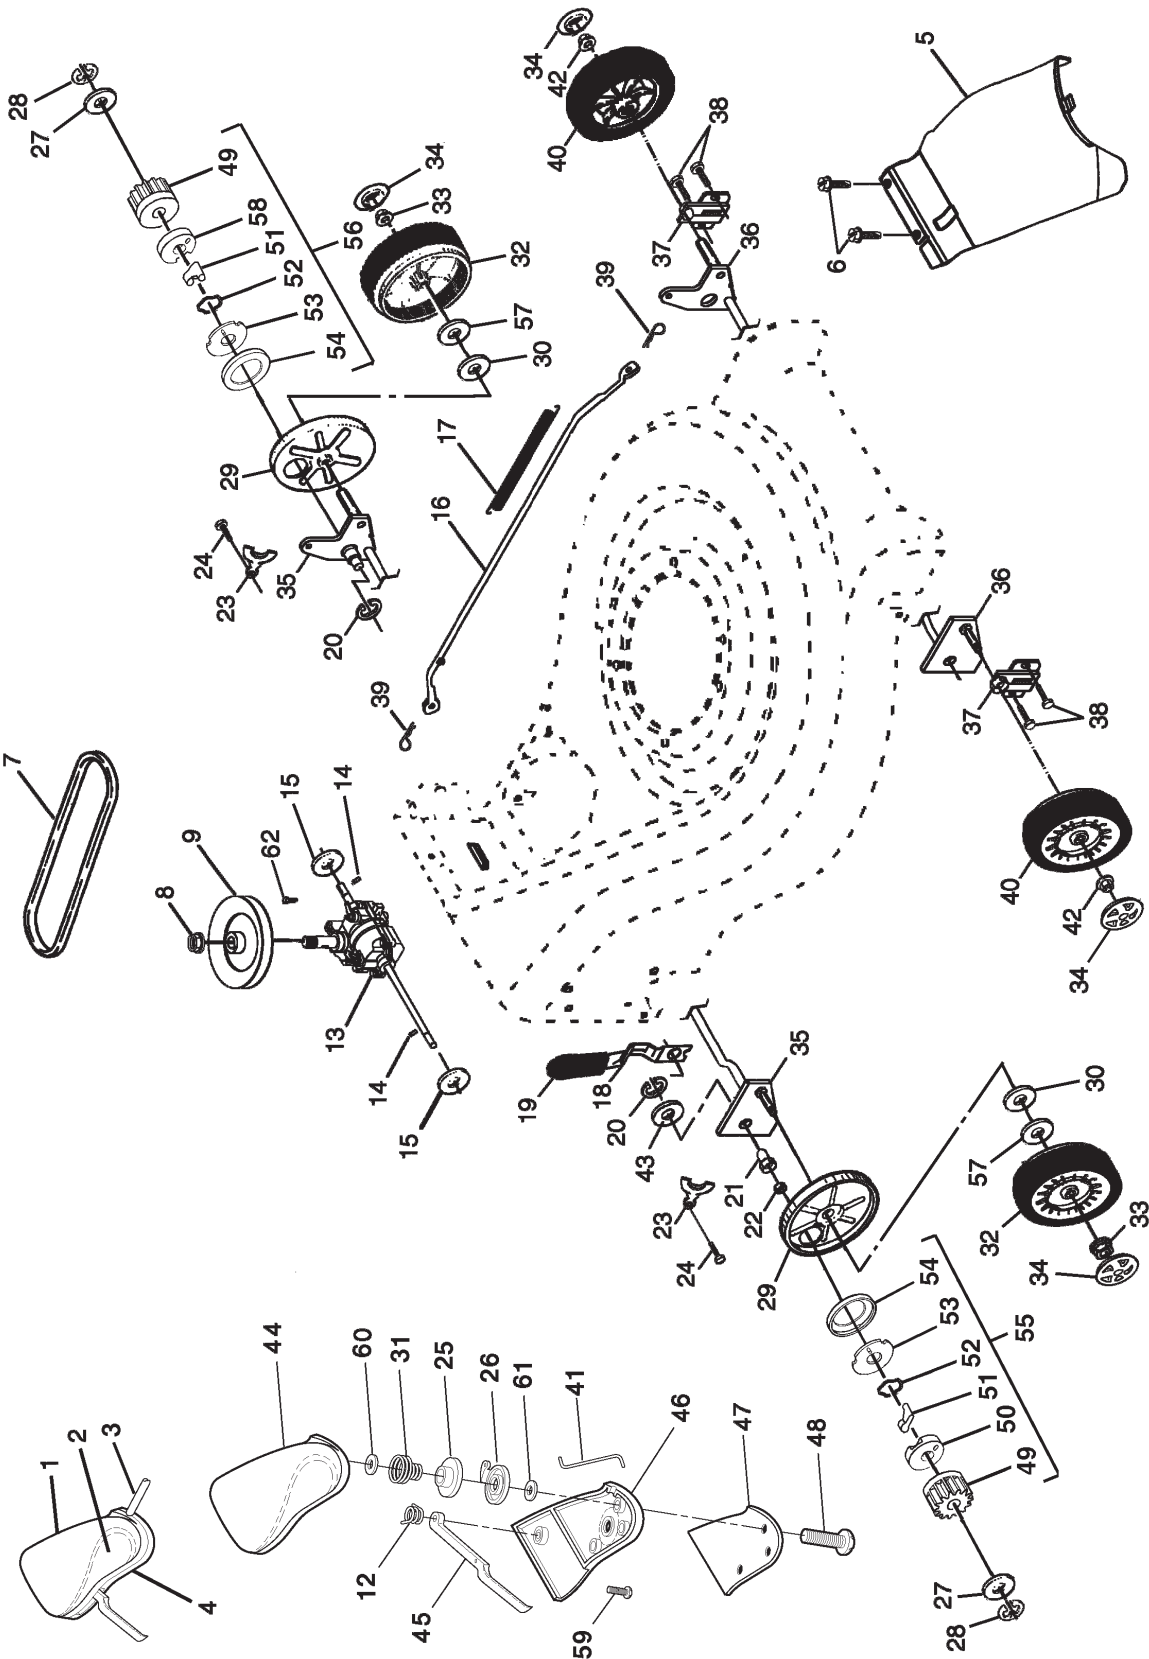

ROTARY LAWN MOWER -- MODEL NUMBER PR55R21AC

ROTARY LAWN MOWER -- MODEL NUMBER PR55R21AC

KEY NO.	PART NO.	DESCRIPTION	KEY NO.	PART NO.	DESCRIPTION
1	181069	Drive Control Assembly	34	180660	Hubcap, Mag, Platinum
2	181235	Decal, Drive Control Operation	35	160785X004	Shaft Assembly, Rear
3	180612	Cable, Drive	36	160786X004	Shaft Assembly, Front
4	182494	Decal, Drive Control Adjustment (Back)	37	161463	Retainer, Front Shaft
5	161537	Cover Drive	38	163409	Screw #12 x 5/8
6	750634	Screw, Threaded, Rolled #10-25 x .50	39	700279	Clip, Retainer
7	182212	V-Belt	40	172323	Wheel 8 x 2
8	132010	Nut, Flangelock, Zinc Plated 3/8-16	41	181609	Connector, Lever/Pulley
9	184749	Pulley, Drive	42	83923	Nut, Flangelock 3/8-16
12	181045	Spring, Return, Lever	43	19572216	Washer
13	187213	Gear Case Assembly	44	180601	Cover, Top, Drive Control
14	145354	Pin, Spring, Thrust	45	181047	Lever, Drive Control
15	57079	Washer, Hardened	46	180602	Cover, Bottom, Drive Control
16	161584	Rod, Connecting	47	181363X479	Plate, Trigger, Drive Control
17	161602	Spring, Extension	48	181698	Screw, Phillips Head #10-5/8
18	160477X004	Spring, Selector	49	175103	Pinion, Gear
19	170203	Knob, Selector Spring	50	175102	Retainer, Drive, RH
20	12000022	E-Ring 7/8	51	175098	Pawl
21	163365	Bearing, Support	52	188291	Spring, Torsion
22	169911	Bearing, Ball	53	175104	Disc, Drive
23	161118X004	Retainer, Drive Assembly	54	175101	Seal, Friction
24	57808	Screw, Tapping, Hex Head 1/4-20 x .75	55	188293	Pinion/Pawl Assembly, RH
25	180604	Pulley, Split, Upper	56	188292	Pinion/Pawl Assembly, LH
26	180603	Pulley, Split, Lower	57	67725	Washer
27	52160	Washer, Shim (as required)	58	175105	Retainer, Drive, LH
28	12000058	E-Ring 7/16	59	180606	Screw
29	180504	Cover, Dust, Wheel	60	52160	Washer
30	57143	Washer, Wave	61	57079	Washer
31	180607	Spring, Pulley Adjuster	62	187653	Screw
32	180763	Wheel 9 x 2			
33	145212	Nut, Flangelock			

NOTE: All component dimensions given in U.S. inches.
1 inch = 25.4 mm