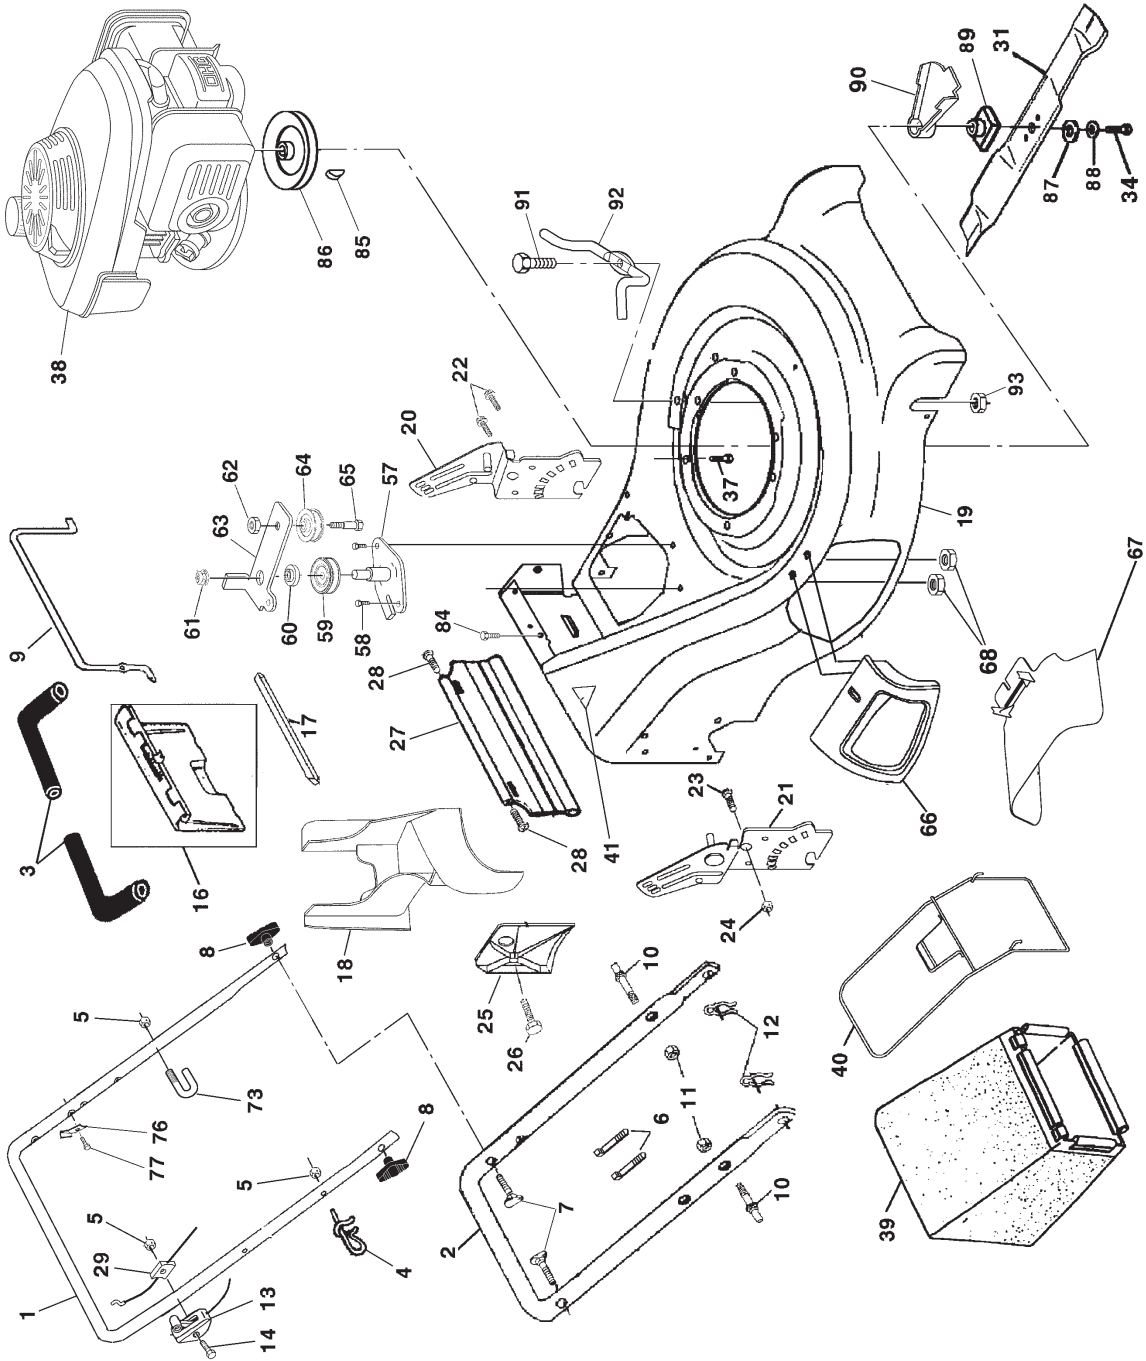

**ROTARY LAWN MOWER -- MODEL NUMBER PR55R21AB**

**ROTARY LAWN MOWER -- MODEL NUMBER PR55R21AB**

KEY NO.	PART NO.	DESCRIPTION	KEY NO.	PART NO.	DESCRIPTION
1	182724	Handle, Upper, with Grip	40	180026	Grass Catcher Frame
2	161105X479	Handle, Lower	41	107339X	Danger Decal
3	182748	Grip, Foam	57	179783X004	Bracket Assembly
4	179585	Guide, Rope, Side	58	57808	Screw
5	132004	Nut, Hex Lockwasher 1/4-20	59	166042	V-Groove Pulley
6	66426	Wire, Tie	60	166050	Idle Arm Spacer
7	131959	Bolt, Handle 5/16-18 x 2-5/8	61	145212	Flange Nut
8	170176	Knob, Handle	62	155552	Locknut
9	186089	Bail, Wire	63	179719X004	Idle Arm
10	161551	Bolt, Sq. Neck	64	166043	Idle Pulley
11	73990500	Nut, Hex Lockwasher Ins. 5/16-18 UNC	65	160829	Shoulder Bolt
12	51793	Cotter, Hairpin	66	183058	Door Assembly
13	<b>185496</b>	Throttle Control	67	169699	Multi Cut Guard
14	144929	Screw	68	88349	Nut
16	162085	Kit, Door Rear	73	182003	Clip
17	179885	Seal, Door	76	850733X004	Bracket, Upstop
18	182779	Plug, Mulcher	77	750634	Screw
19	181763	Kit, Housing	84	54583	Screw
20	181021X479	Handle, Bracket Asm. Left	85	<b>850848</b>	Key
21	181020X479	Handle, Bracket Asm. Right	86	<b>184941</b>	Pulley
22	150078	Screw, Hex Wshd	87	851074	Washer
23	163183	Bolt, Hex Head 5/16-18 x 5/8	88	850263	Washer, Lock
24	<b>73800500</b>	Nut, Hex Lock Wshr 5/16-18	89	<b>184590</b>	Blade Adapter
25	161333	Baffle, Side	90	<b>186063</b>	Debris Shield
26	163409	Screw 12 x 5/8	91	182227	Bolt
27	161550	Skirt	92	182001	Belt Keeper
28	88652	Screw, Hinge 1/4-20 x 1.25	93	182228	Nut, Hex
29	182903	Cable, MZR	--	162300	Warning Decal (Not Shown)
31	175064	Blade, 21"	--	172787	Operator's Manual, English
34	851084	Bolt, Hex Head	--	172788	Operator's Manual, French
37	150406	Bolt, Engine	--		Repair Parts Manual, English / French
38	---	Engine, Honda, Model Number GCV-160 (Order parts from Engine manufacturer) Grass Catcher Bag			
39	182116				