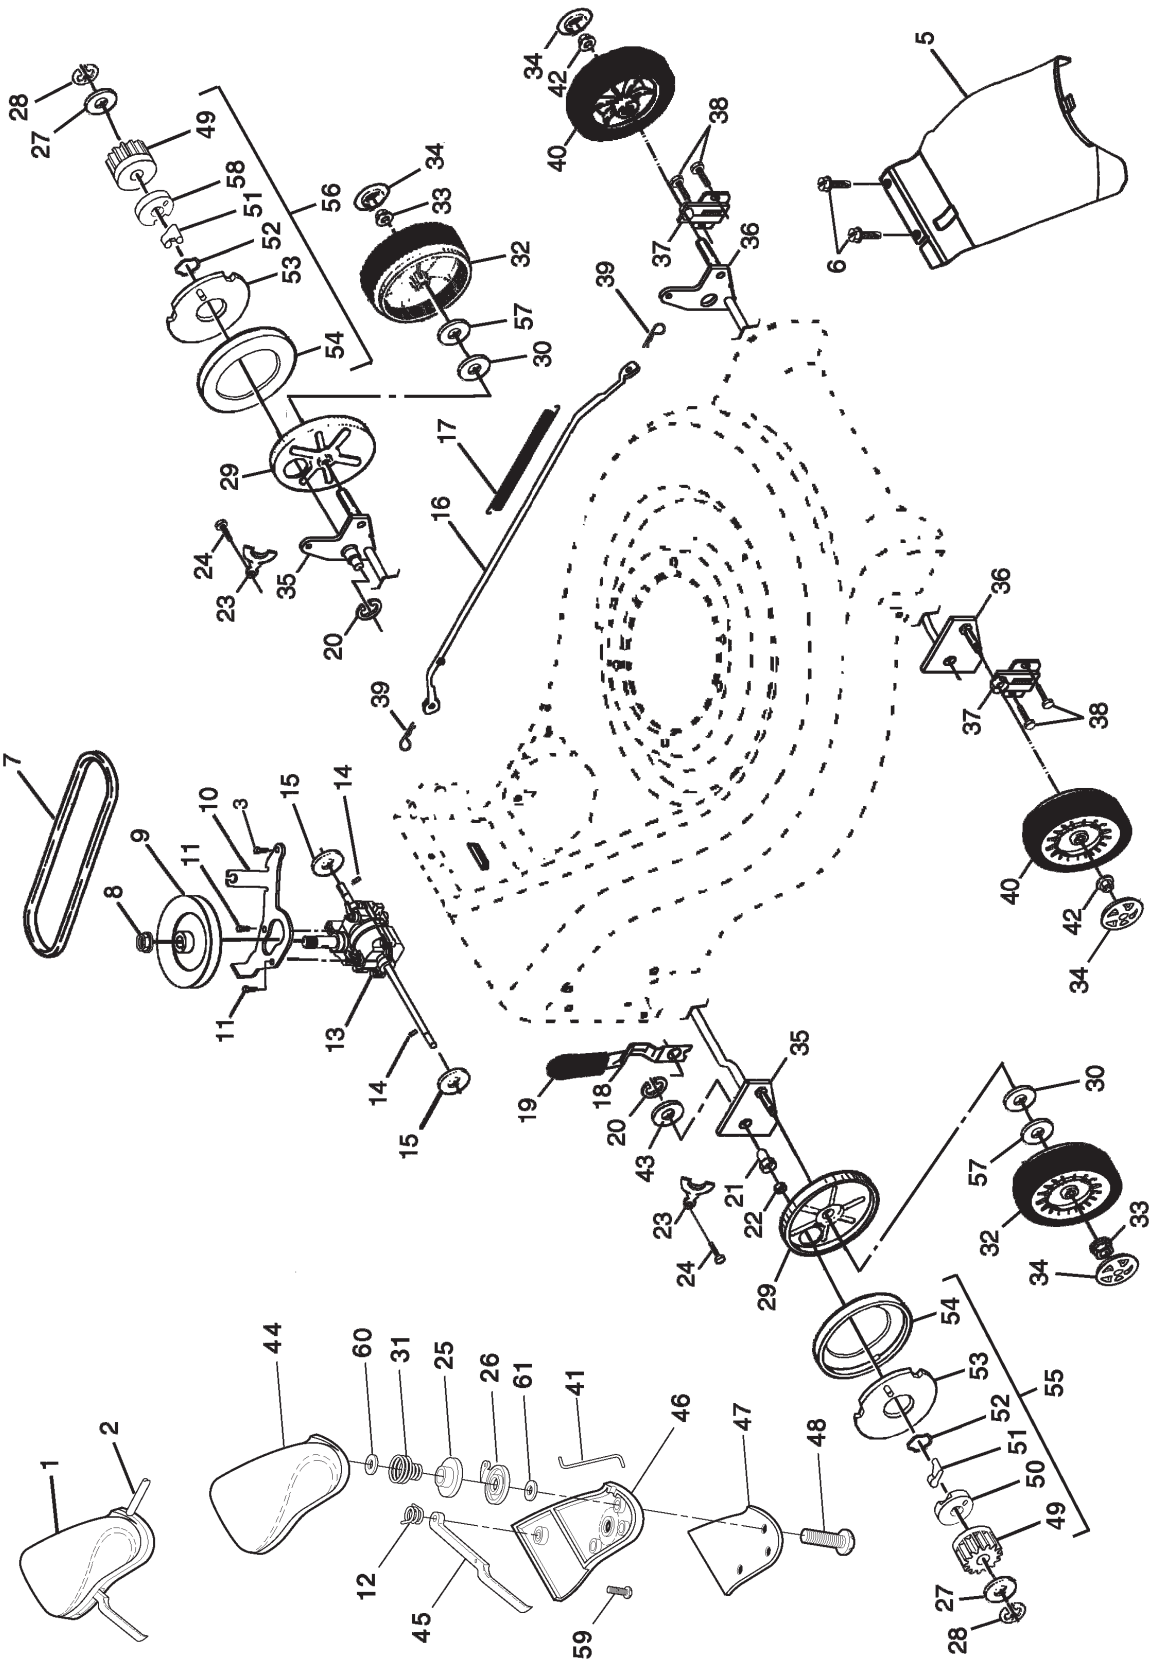

ROTARY LAWN MOWER -- MODEL NUMBER PR55R21AB

ROTARY LAWN MOWER -- MODEL NUMBER PR55R21AB

KEY NO.	PART NO.	DESCRIPTION	KEY NO.	PART NO.	DESCRIPTION
1	181069	EZ Walk Drive Control Assembly	33	145212	Nut Hex Flange Lock
2	180612	Cable, Drive	34	180660	Hubcap, Mag Platinum
3	54583	Screw	35	160785 X004	Shaft Asm. Rear
5	161537	Cover Drive	36	160786X004	Shaft Asm. Front
6	750634	Screw Thdrol 10-25 x .50	37	161463	Retainer Front Shaft
7	182212	V-Belt	38	163409	Screw 12 x 5/8
8	132010	Nut Lock Flanged 3/8-16 Zinc	39	700279	Clip Retainer
9	184749	Pulley Halves	40	172323	Wheel 8 x 2
10	166021X004	Belt Keeper Bracket	41	181609	Connector, Lever/Pulley
11	17541011	Screw Hex Wash Head 10-24 X .668	42	83923	Nut, Hex Flange Lock 3/8-16
12	181045	Spring, Return, Lever	43	19572216	Washer
13	180868	Transmission Assembly	44	180601	Cover, Top, EZ Walk Drive Control
14	145354	Pin Spring Thrust	45	181047	Lever, EZ Walk Drive Control
15	57079	Washer Hardened	46	180602	Cover, Bottom, EZ Walk Drive Control
16	161584	Rod Connecting	47	181363X479	Plate, Trigger, EZ Walk Drive Control
17	161602	Spring Extension	48	181698	Screw, Phillips Head #10-5/8
18	160477X004	Spring Selector	49	175103	Pinion, Gear
19	170203	Knob Selector Spring	50	175102	Retainer, Drive, RH
20	12000022	E-Ring 7/8	51	175098	Pawl
21	163365	Bearing Support	52	175267	Spring, Torsion
22	169911	Bearing Ball	53	175104	Disc, Drive
23	161118X004	Retainer Drive Asm. Stimp.	54	175101	Seal, Friction
24	57808	Screw Hex Head Tapping 1/4-20 x .75	55	176412	Pinion/Pawl Assembly, RH
25	180604	Pulley, Split, Upper	56	176413	Pinion/Pawl Assembly, LH
26	180603	Pulley, Split, Lower	57	67725	Washer
27	52160	Washer	58	175105	Retainer, Drive, LH
28	12000058	E-Ring 7/16	59	180606	Screw
29	180504	Cover, Dust Wheel	60	52160	Washer
30	57143	Washer, Wave	61	57079	Washer
31	180607	Spring, Pulley Adjuster			
32	180763	Wheel 9 x 2			

NOTE: All component dimensions given in U.S. inches.
1 inch = 25.4 mm