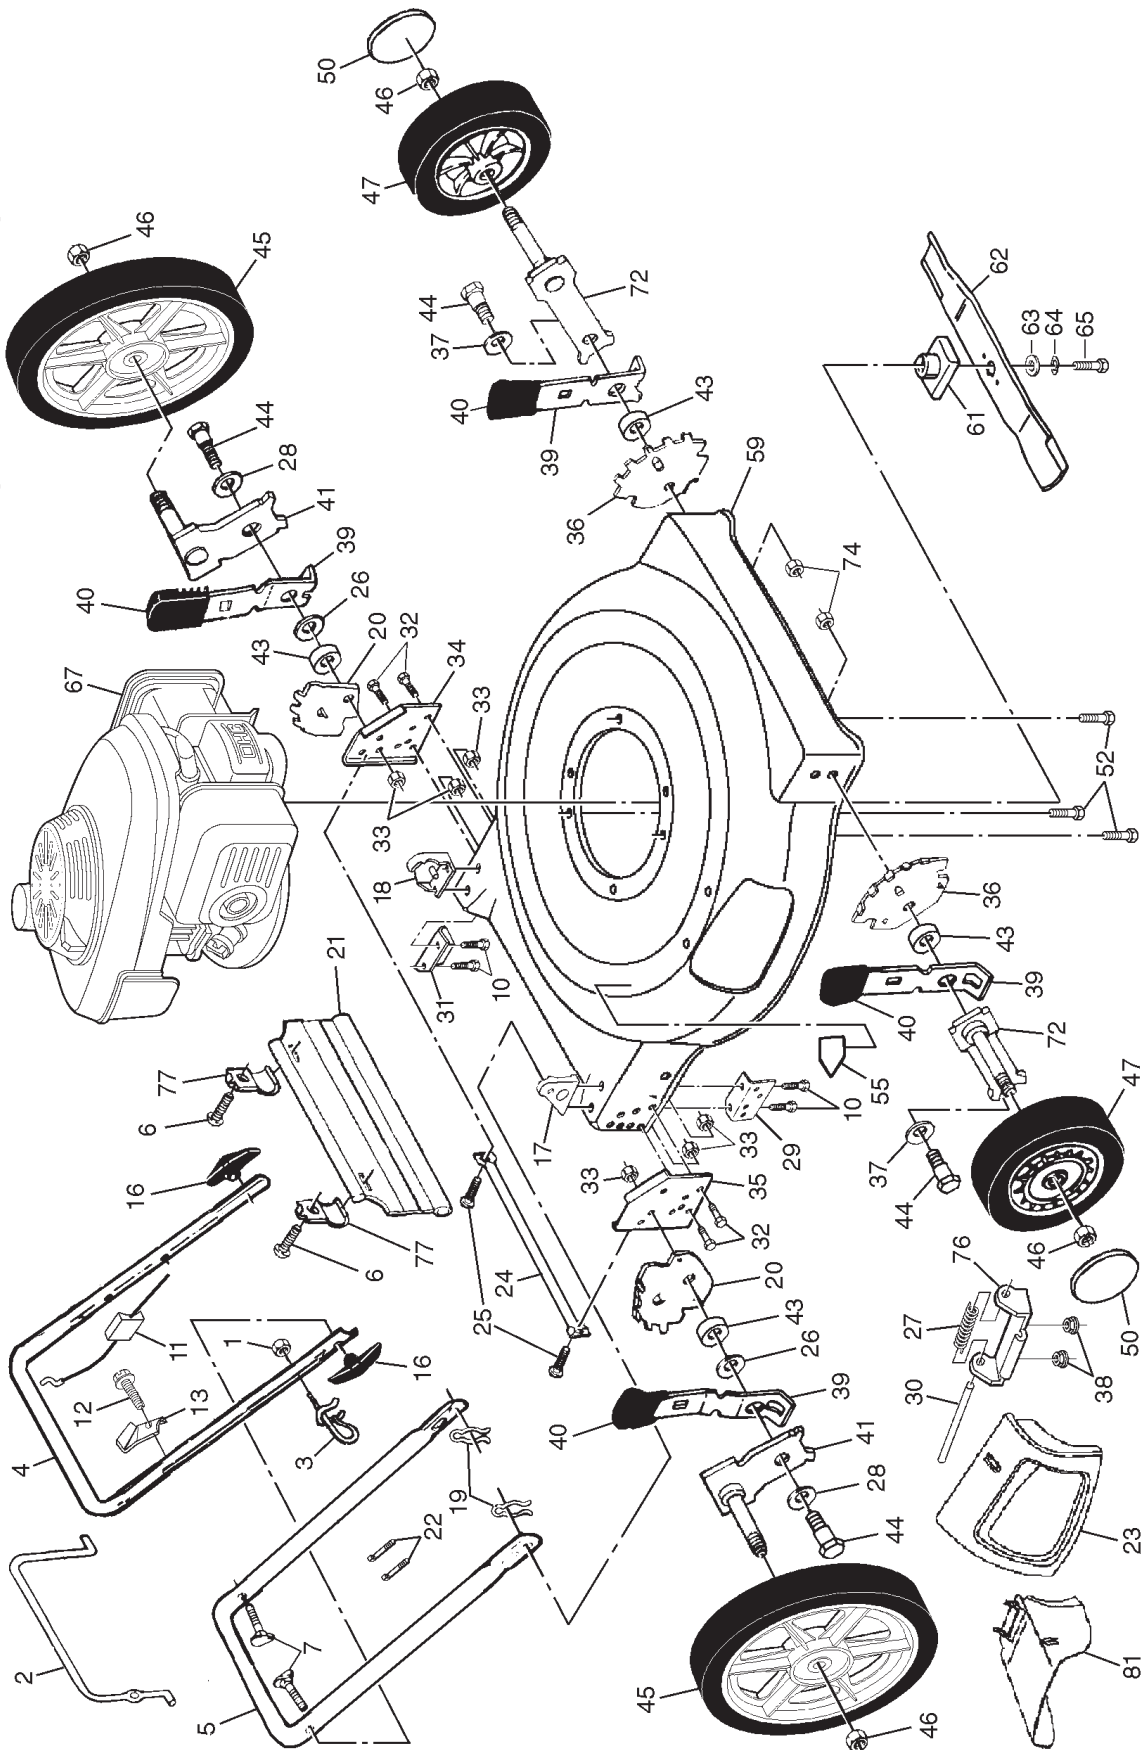

ROTARY LAWN MOWER -- MODEL NUMBER PR55N22SH (PR55N22SHB)

ROTARY LAWN MOWER - - MODEL NUMBER PR55N22SH (PR55N22SHB)

KEY NO.	PART NO.	DESCRIPTION	KEY NO.	PART NO.	DESCRIPTION
1	132004	Locknut, Hex 1/4-20	38	73800400	Nut, Hex 1/4-20
2	131696	Control Bar	39	700331X004	Selector Spring
3	179585	Rope Guide	40	170143	Selector Knob
4	166860X479	Upper Handle	41	180413X004	Axle Arm Assembly, Rear
5	151721X479	Lower Handle	43	146630	Spacer
6	750097	Screw, Tapping #10-24 x 3/4	44	142748	Shoulder Bolt
7	191574	Handle Bolt 5/16-18	45	181383	Wheel Assembly, Rear
10	149741	Screw 5/16-18 x 3/4	46	83923	Locknut 3/8-16
11	176556	Engine Zone Control Cable	47	170262	Wheel Assembly, Front
12	750634	Hex Washer Head Screw #10-24 x 1/2	50	77400	Hubcap
13	86899X004	Up-Stop Bracket	52	150406	Hex Head Thread Rolling Screw 3/8-16 x 1
16	189713X428	Handle Knob	55	107339X	Danger Decal
17	170345X479	Handle Bracket, RH	59	190762	Kit, Mower Housing (Includes Key Number 55)
18	170346X479	Handle Bracket, LH	61	184590	Blade Adapter
19	51793	Hairpin Cotter	62	152202	22" Blade
20	700325X007	Bracket, Wheel Adjusting, Rear	63	851074	Hardened Washer
21	189008	Rear Skirt	64	850263	Helical Lockwasher 3/8
22	66426	Wire Tie	65	851084	Screw, Hex Head 3/8-24 x 1-3/8 Grade 8
23	151889	Mulcher Door			Engine, Honda, Model Number GCV160
24	165175X479	Rod, Support			(For engine service and replacement parts, call Honda at 1-800-426-7701)
25	54583	Screw	72	145935X004	Axle Arm Assembly, Front
26	88348	Washer, Flat 3/8	74	751592	Nut, Hex
27	152124	Torsion Spring	76	154132	Bracket, Mulcher Door
28	61651	Washer, Spring	77	87584X004	Retaining Bracket, Rear Skirt
29	153350X479	Support, Handle Bracket, RH	81	176509	Discharge Deflector
30	147286	Hinge Rod			Warning Decal (not shown)
31	153282X479	Support, Handle Bracket, LH			Operator's Manual, English
32	74760612	Bolt 3/8-16 x 3/4			Operator's Manual, French
33	751592	Locknut 3/8-16			Repair Parts Manual, English / French
34	700168X479	Bracket, Support, LH			
35	700166X479	Bracket, Support, RH			
36	700325X007	Bracket, Wheel Adjusting, Front			
37	62335	Washer, Belleville 1/2			