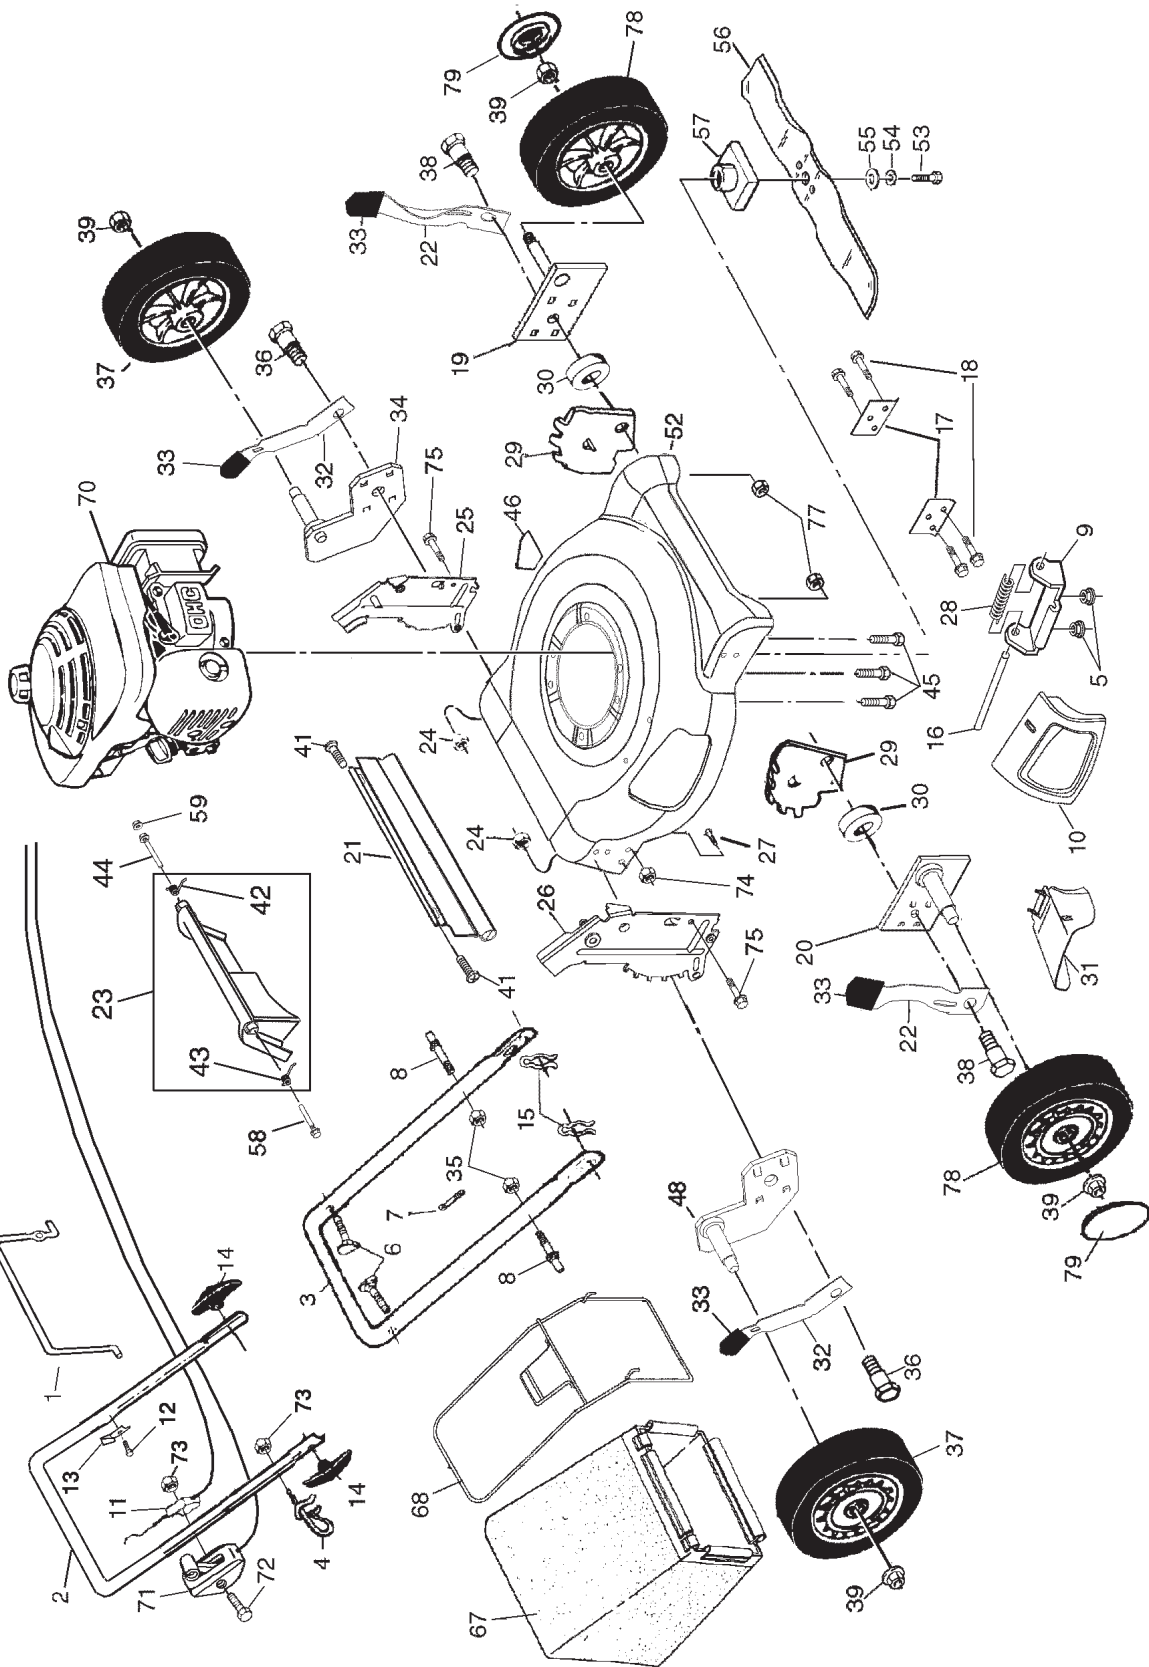

ROTARY LAWN MOWER -- MODEL NUMBER PR55N21CHF

ROTARY LAWN MOWER - - MODEL NUMBER PR55N21CHF

KEY NO.	PART NO.	DESCRIPTION	KEY NO.	PART NO.	DESCRIPTION
1	131696	Control Bar	38	160828	Bolt, Shoulder
2	166860X479	Upper Handle	39	83923	Flanged Locknut
3	161105X479	Lower Handle	41	88652	Hinge Screw
4	179585	Rope Guide	42	165766	Spring, LH
5	73800400	Locknut 1/4-20	43	165767	Spring, RH
6	131959	Handle Bolt	44	185819	Rod
7	66426	Wire Tie	45	150406	Hex Head Thread Rolling Screw 3/8-16 x 1
8	161551	Bolt	46	107339X	Danger Decal
9	154132	Hinge Bracket	48	180410X004	Axle Arm Assembly, RR
10	165754	Mulcher Door	52	174161	Kit, Lawn Mower Housing Assembly (Includes Key Numbers 17, 18 and 46)
11	130861	Engine Zone Control Cable	53	851084	Hex Head Screw 3/8-24 x 1-3/8 Grade 8
12	750634	Hex Washer Head Screw #10-24 x 1/2	54	850263	Helical Lockwasher
13	850733X004	Up-Stop Bracket	55	851074	Hardened Washer
14	136376	Handle Knob	56	189028	2 1/2" Blade
15	51793	Hairpin Cotter	57	184590	Blade Adapter
16	147286	Hinge Rod	58	88652	Hinge Screw
17	165946X479	Support Bracket	59	751152	Nut, Hex
18	17600406	Screw	67	188973	Grass Bag
19	186577X004	Axle Arm Assembly, LF	68	188813	Frame, Grass Bag
20	186578X004	Axle Arm Assembly, RF	70	- - -	Engine, Honda, Model Number GCV160 (For engine service and replacement parts, call Honda at 1-800-426-7701)
21	188987	Rear Skirt	71	185496	Throttle Control
22	168360X004	Selector Spring, Front	72	183365	Screw
23	186612	Kit, Rear Door Assembly (Includes Springs, Key Numbers 42 and 43)	73	132004	Nut, Hex
24	73800500	Locknut 5/16-18	74	166785	Nut, Hex
25	186212X479	Handle Bracket Assembly, LH	75	851856	Screw
26	186213X479	Handle Bracket Assembly, RH	77	73930500	Nut, Hex
27	74780512	Screw 1/4-20 x 3/8	78	170262	Wheel Assembly
28	152124	Hinge Spring	79	77400	Hubcap
29	160835X007	Wheel Adjusting Bracket, Front	- -	162300	Warning Decal (not shown)
30	183901	Washer	- -	172782	Operator's Manual, English
31	165760	Clip on Discharge Guard	- -	172783	Operator's Manual, French
32	168360X004	Selector Spring, Rear	- -	190702	Repair Parts Manual, English / French
33	170143	Selector Knob			
34	180409X004	Axle Arm Assembly, LR			
35	73990500	Nut, Hex			
36	164362	Shoulder Bolt 5/16-18			
37	181383	Wheel Assembly			