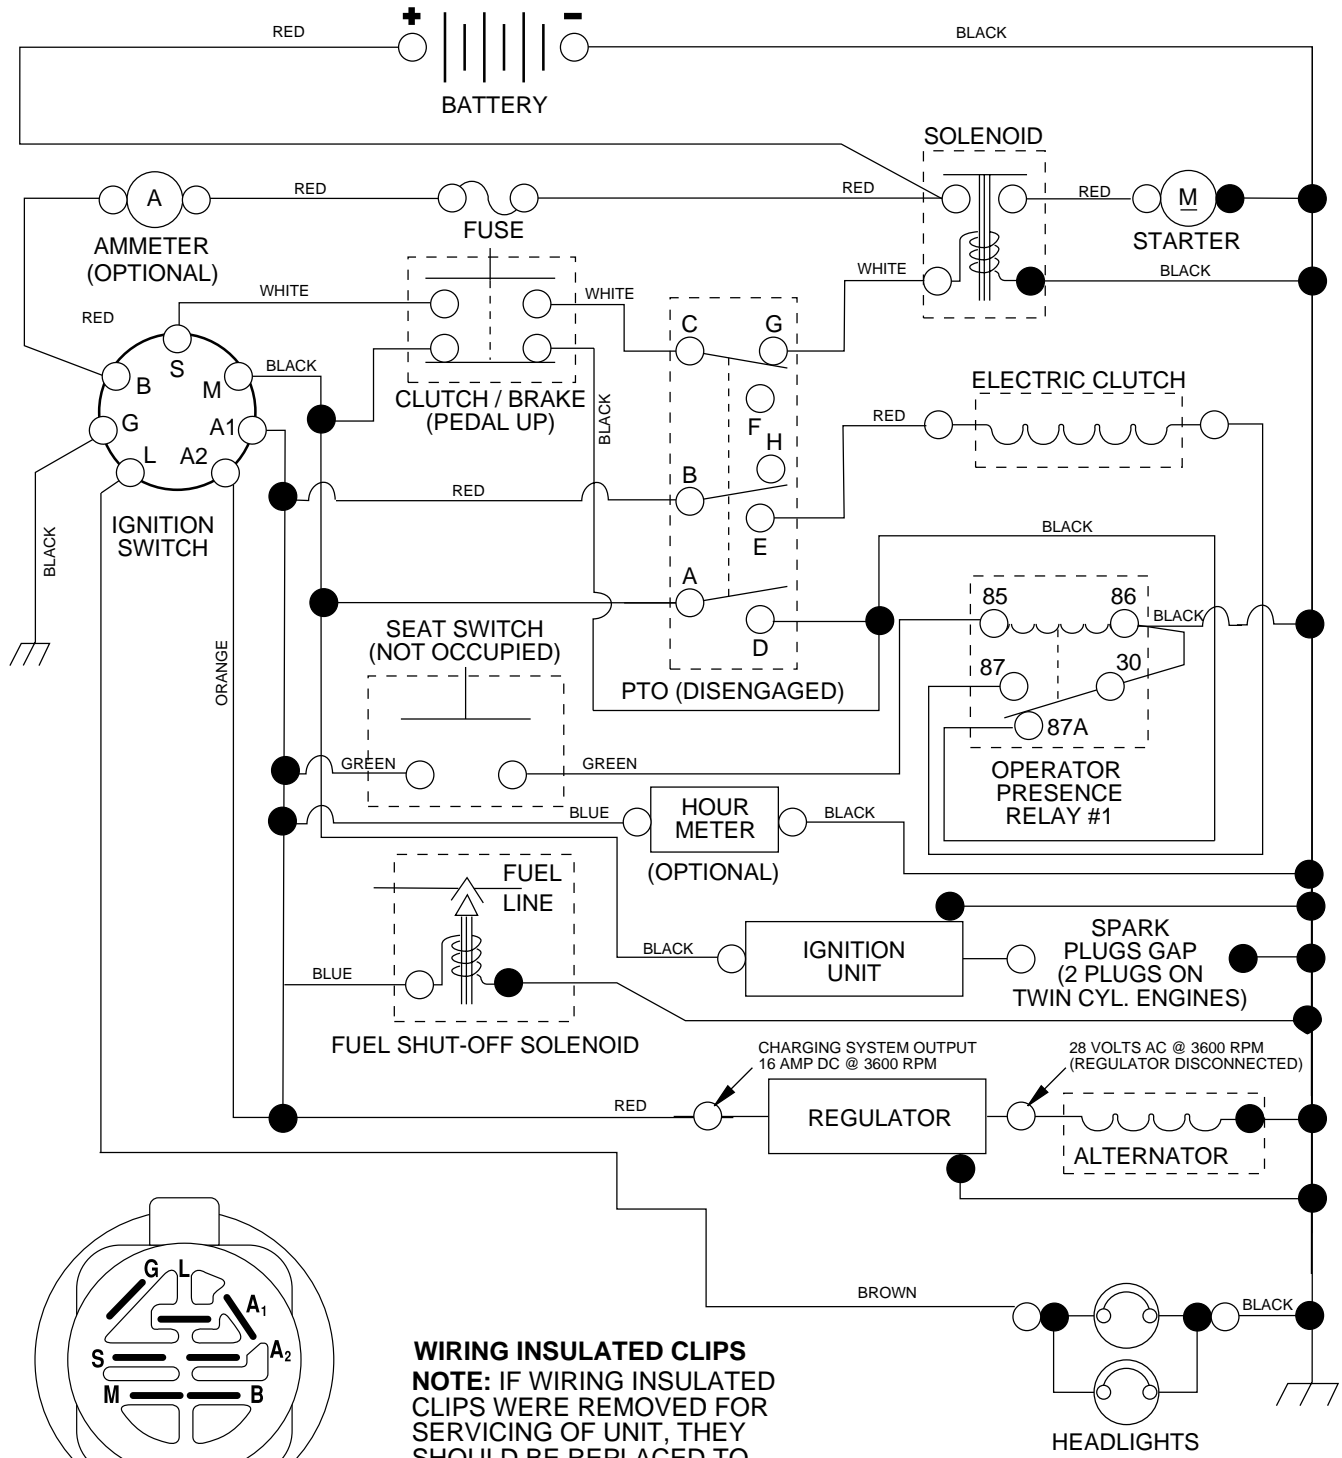

**TRACTOR - MODEL NUMBER PR22H48STA**

**SCHEMATIC**

**IGNITION SWITCH**

POSITION	CIRCUIT	"MAKE"
OFF	M+G+A1	NONE
RUN/LIGHT	B+A1	A2+L
RUN	B+A1	NONE
START	B + S + A1	NONE

**WIRING INSULATED CLIPS**

**NOTE: IF WIRING INSULATED CLIPS WERE REMOVED FOR SERVICING OF UNIT, THEY SHOULD BE REPLACED TO PROPERLY SECURE YOUR WIRING.**