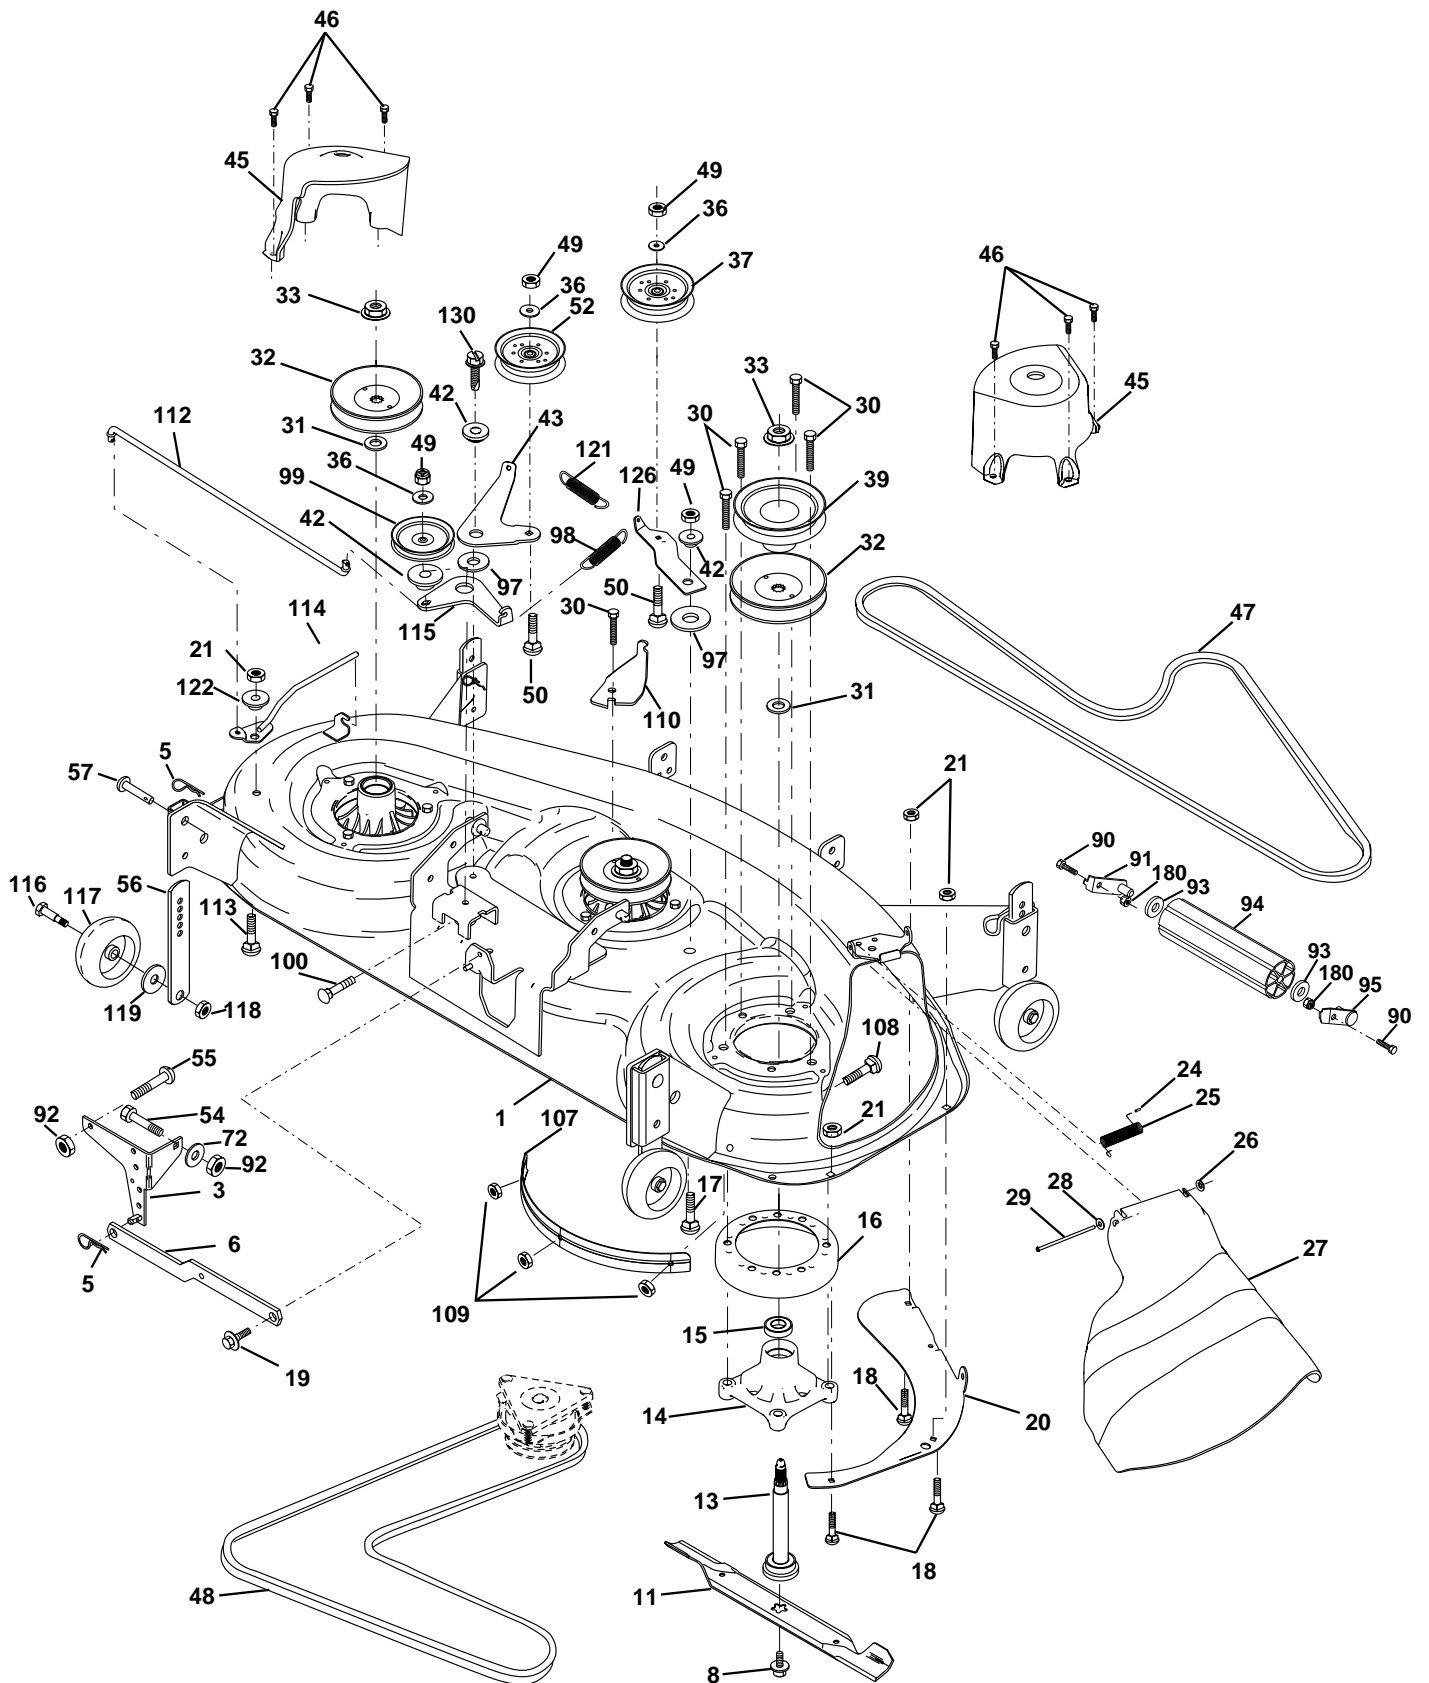

REPAIR PARTS

TRACTOR - MODEL NUMBER PR22H48STA

MOWER DECK

REPAIR PARTS

TRACTOR - MODEL NUMBER PR22H48STA

MOWER DECK

KEY NO.	PART NO.	DESCRIPTION	KEY NO.	PART NO.	DESCRIPTION
1	174348	Deck Weldment Mower 48	55	72140608	Bolt Carriage Sqnk. 3/8-16 x 1
3	138017	Bracket Asm., Sway Bar	56	155986	Bar Pnt Adj.
5	4939M	Retainer Spring	57	156941	Pin Head Rivet
6	130832	Arm, Suspension, Rear (Sway Bar)	72	19131312	Washer 13/32 x 13/16 x 12 Ga.
8	174365	Bolt 7/16 Asm. Blade	90	74760516	Bolt, Hex Hd 5/16-18 x 1
11	173920	Blade	91	175384	Bracket, Asm Noseroller, LH
13	174360	Shaft Asm. w/Lower Bearing	92	73800600	Nut Lock Hex 3/8-16
14	174356	Mandrel Asm.	93	19171416	Washer 17/32 x 7/8 x 16
15	110485X	Bearing, Ball, Mandrel	94	176066	Noseroller
16	174493	Stripper Mandrel Deck	95	175996	Bracket, Asm Noseroller RH
17	72110610	Bolt RDHD Sq Neck 3/8-16 x 1.25	97	133943	Washer Hardened
18	72140505	Bolt, Carriage 5/16-18 x 5/8	98	174370	Spring Primary Drive
19	132827	Bolt, Hex Hd, Shoulder 5/16-18	99	175080	Pulley Idler"V"
20	174378	Baffle, Vortex Mower	100	72110616	Bolt RDHD Sqnk 3/8-16 UNC x 2
21	73680500	Nut, Crownlock 5/16-18 UNC	107	175294	Baffle Vac Edge Mower
24	105304X	Cap, Sleeve	108	72110404	Bolt Carr.
25	178102	Spring, Torsion	109	73680400	Nut Crownlock 1/4-20
26	110452X	Nut, Push	110	175016	Arm Spring Secondary
27	174346X428	Deflector Shield	112	174387	Link Tension Relief Lever
28	19111016	Washer 11/32 x 5/8 x 16 Ga.	113	72110508	Bolt Carr. 5/16-18 x 1
29	131491	Rod, Hinge	114	174384	Tension Asm. Relief Lever
30	173984	Screw, Thdroll Washer Head	115	174609	Arm Spring Tension Relief
31	129963	Washer, Spacer Mower Vented	116	137644	Bolt, Shoulder
32	177865	Pulley, Mandrel	117	133957	Gauge Wheel
33	178342	Nut, Flg. Top Lock Cntr. 9/16	118	73930600	Nut, Centerlock 3/8-16 UNC
36	19131316	Washer 13/32 x 13/16 x 16 Ga.	119	19121414	Washer 3/8 x 7/8 x 14 Ga.
37	177968	Pulley, Idler, Flat	121	174371	Spring Secondary Drive
39	174375	Pulley, Idler, Driven	122	174606	Bushing Pivot Tension Relief
42	122052X	Spacer, Retainer	126	174372	Arm, Idler, Primary Deck
43	174373	Arm, Idler Secondary	130	17060616	Screw 3/8-16 x 1.0
45	174343	Cover, Mandrel Deck	180	73800500	Nut Lock 5/16-18
46	137729	Screw, Thdroll. 1/4-20 x 5/8	--	176149	Deck Complete
47	174369	V-Belt, Mower, Secondary			(Order Noseroller separately)
48	174368	V-Belt, Mower, Primary	--	174356	Mandrel Asm. Service
49	73680600	Nut, Crownlock 3/8-16 UNC			(Includes Key Nos. 8-10, 13-15, 31 and 33)
50	72110612	Bolt, Carr. 3/8-16 x 1-1/2 Gr. 5			
52	175820	Pulley Idler Flat			
54	74780616	Bolt Fin Hex 3/8-16 x 1			

NOTE: All component dimensions given in U.S. inches
1 inch = 25.4 mm