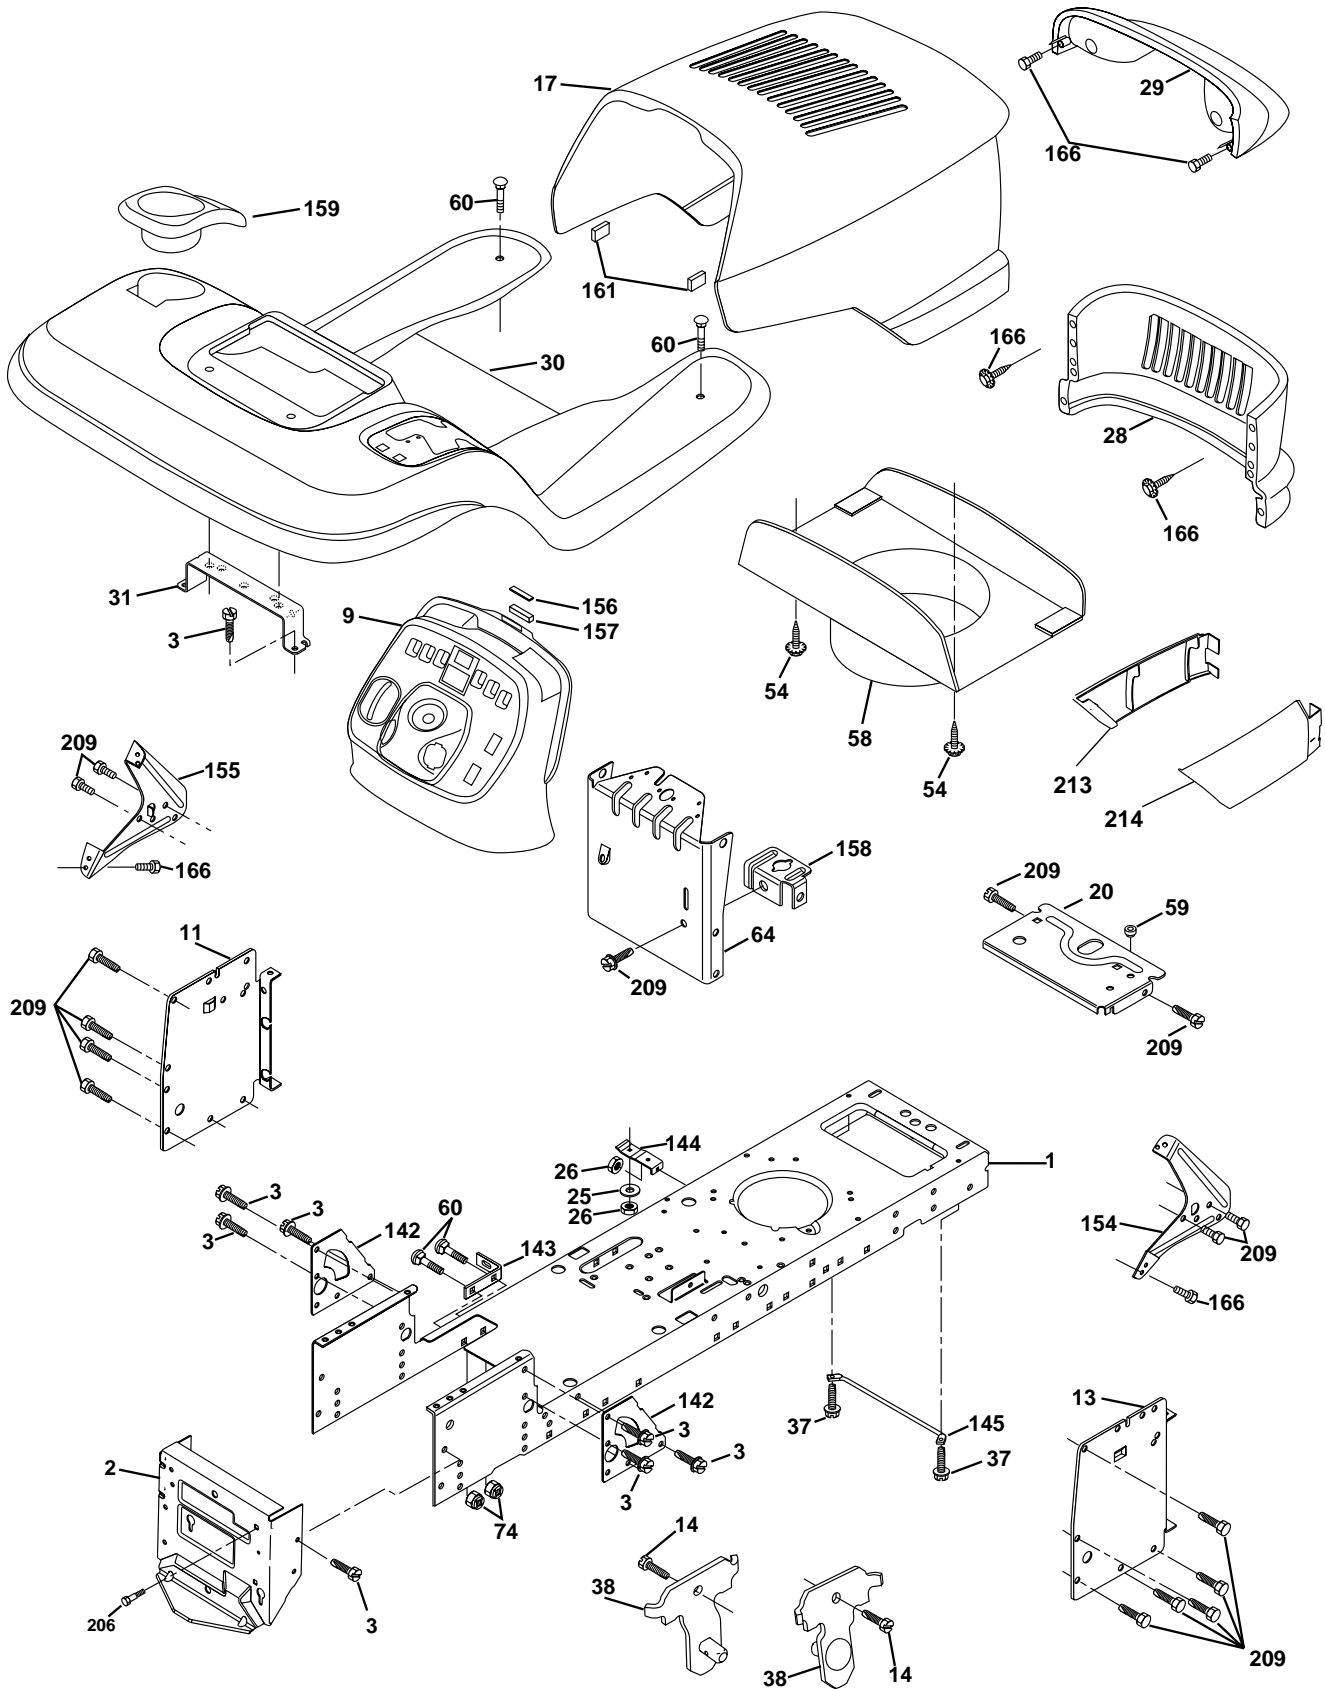

REPAIR PARTS

TRACTOR - MODEL NUMBER PR22H48STA

CHASSIS AND ENCLOSURES

REPAIR PARTS

TRACTOR - MODEL NUMBER PR22H48STA

CHASSIS AND ENCLOSURES

KEY NO.	PART NO.	DESCRIPTION
1	174619	Chassis
2	176554	Drawbar
3	17060612	Screw 3/8-16x3/4
9	163976X428	Dash
11	167203	Panel Dash Lh
13	167202	Panel Dash Rh
14	17490608	Screw Thdrol 3/8-16 x 1/2
17	175259X428	Hood
20	162026	Plate Battery
25	19131312	Washer 13/32 X 13/16 X 12 Ga
26	73800600	Nut Lock Hex W/Ins 3/8-16 Unc
28	175289X428	Grille
29	160568	Lens
30	175692X428	Fender
31	139976	Bracket Fender
37	17490508	Screw Thdrol 6/16-18 x 1/2 TYT
38	175710	Bracket, Asm. Pivot Mower Rear
54	161464	Screw Hex Wshd 8-18 x 7/8
58	161236	Duct Hood
59	110436X	Bushing Snap
60	72140606	Bolt RdHd Sqnk 3/8-16 Unc x 3/4
64	174997	Dash Lower
74	73680600	Nut Crownlock 3/8-16 Unc
142	175702	Plate Reinforcement STLT
143	154966	Bracket Swaybar Chassis
144	175582	Bracket Footrest
145	156524	Rod Pivot Chassis/Hood
154	161897	Bracket Dash Rh
155	161900	Bracket Dash Lh
156	163805	Striker Plate
157	163806	Magnet Stealth
158	162037	Bracket Parking Brake
159	155123X428	Cupholder
161	164655	Extrusion Bumper
166	164863	Screw HwHd Hi-Lo #13-16 x 3/4
206	170165	Bolt Shoulder 5/16-18
209	17000612	Screw Hexwsh Thdrol 3/8-16 x 3/4
213	169848X428	Skirt Grille Lh
214	169847X428	Skirt Grille Rh

NOTE: All component dimensions given in U.S. inches
1 inch = 25.4 mm