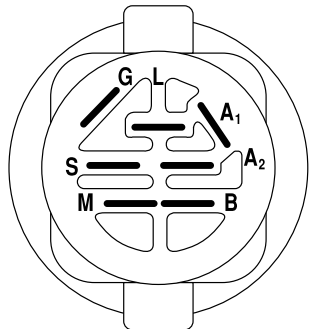

**TRACTOR - MODEL NUMBER PR22H48STA**

**SCHEMATIC**

**IGNITION SWITCH**

POSITION	CIRCUIT	"MAKE"
OFF	M+G+A1	NONE
RUN/LIGHT	B+A1	A2+L
RUN	B+A1	NONE
START	B + S + A1	NONE

**WIRING INSULATED CLIPS**

**NOTE: IF WIRING INSULATED CLIPS WERE REMOVED FOR SERVICING OF UNIT, THEY SHOULD BE REPLACED TO PROPERLY SECURE YOUR WIRING.**

**PTO SWITCH**

POSITION	CIRCUIT
OFF	C + G, B + H
ON	C + F, B + E, A + D

**RELAY**