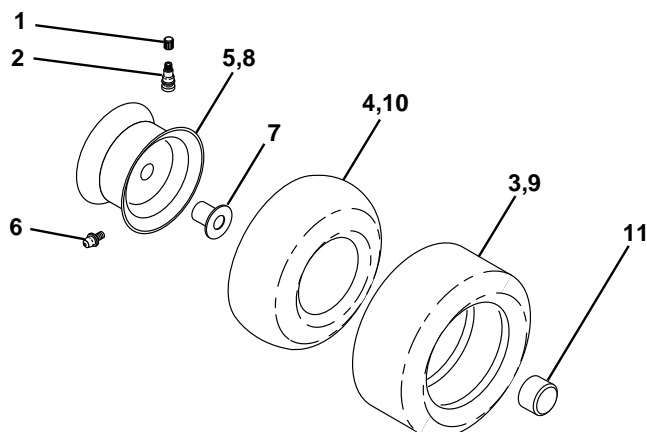

WHEELS & TIRES

KEY NO.	PART NO.	DESCRIPTION
1	59192	Cap Valve Tire
2	65139	Stem Valve
3	170455	Tire F T 15 X 6 0 - 6 Service
4	59904	Tube Front (Service Item Only)
5	106732X421	Rim Asm 6"front Service
6	278H	Fitting Grease (Front Wheel Only)
7	9040H	Bearing Flange (Front Wheel Only)
8	106108X421	Rim Asm 8"rear Service
9	170456	Tire R T 20x10 -8 C Service
10	7152J	Tube Rear (Service Item Only)
11	104757X428	Cap Axle Blk 1 50 X 1 00
--	144334	Sealant, Tire (10 oz. Tube)

NOTE: All component dimensions given in U.S. inches
1 inch = 25.4 mm