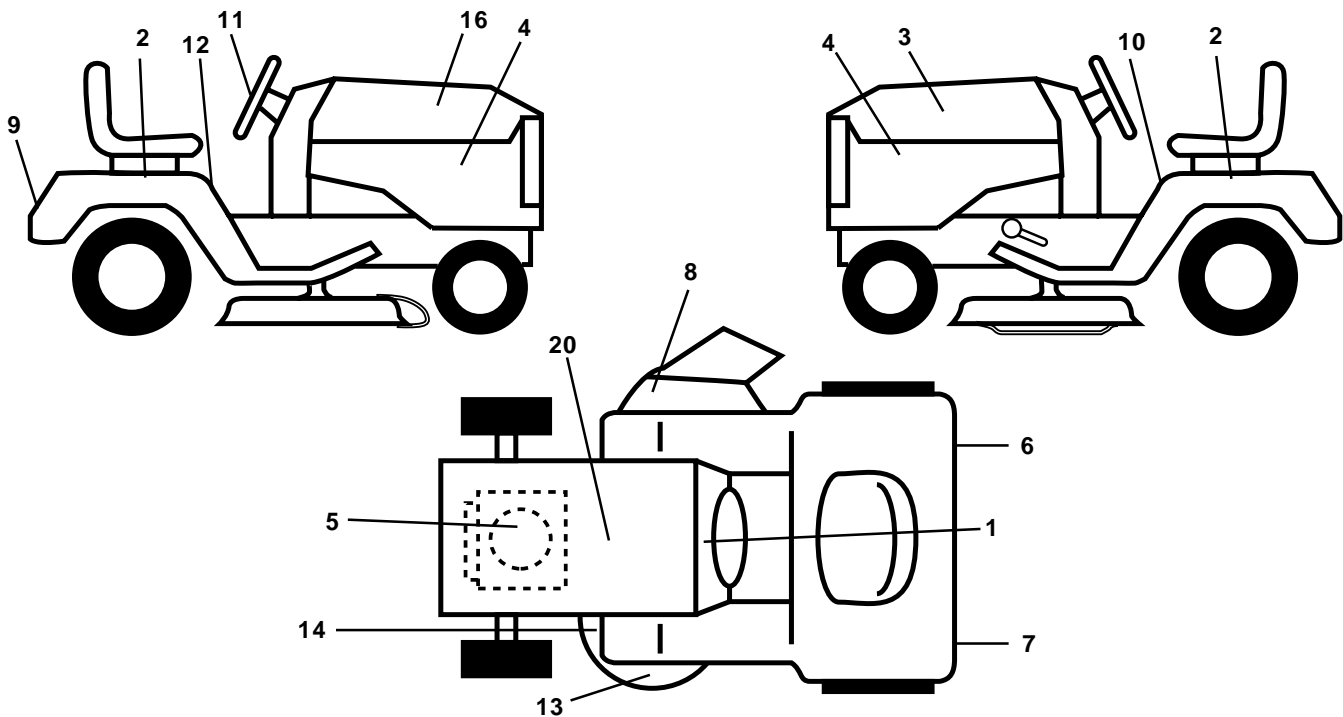

REPAIR PARTS

TRACTOR - MODEL NUMBER PR22H48STA

DECALS

KEY NO.	PART NO.	DESCRIPTION	KEY NO.	PART NO.	DESCRIPTION
1	164095	Decal Dash	12	177982	Decal Fender Oper Cruise
2	176303	Decal Fender Auto	13	178502	Decal Deck Caution
3	176273	Decal Hood LH	14	175291	Decal V-Belt Schematic
4	177756	Decal Side Panel	16	176272	Decal Hood Rh
5	170852	Decal HP Engine	20	145005	Decal Bat Dan/Psn
6	173587	Decal Reflector Rh	--	169210	Decal By Pass Lt Hydro
7	173589	Decal Reflector Lh	--	174998X428	Pad Footrest Lh
8	170563	Decal Warning Mower	--	138311	Decal Handle Lft Height Adjust
9	172740	Decal Fender Logo	--	175542X428	Pad Footrest Rh
10	157140	Decal Fender Danger E/F	--	179075	Manual Owner's (English)
11	172743	Decal Ins Strg Whl	--	179076	Manual Owner's (French)