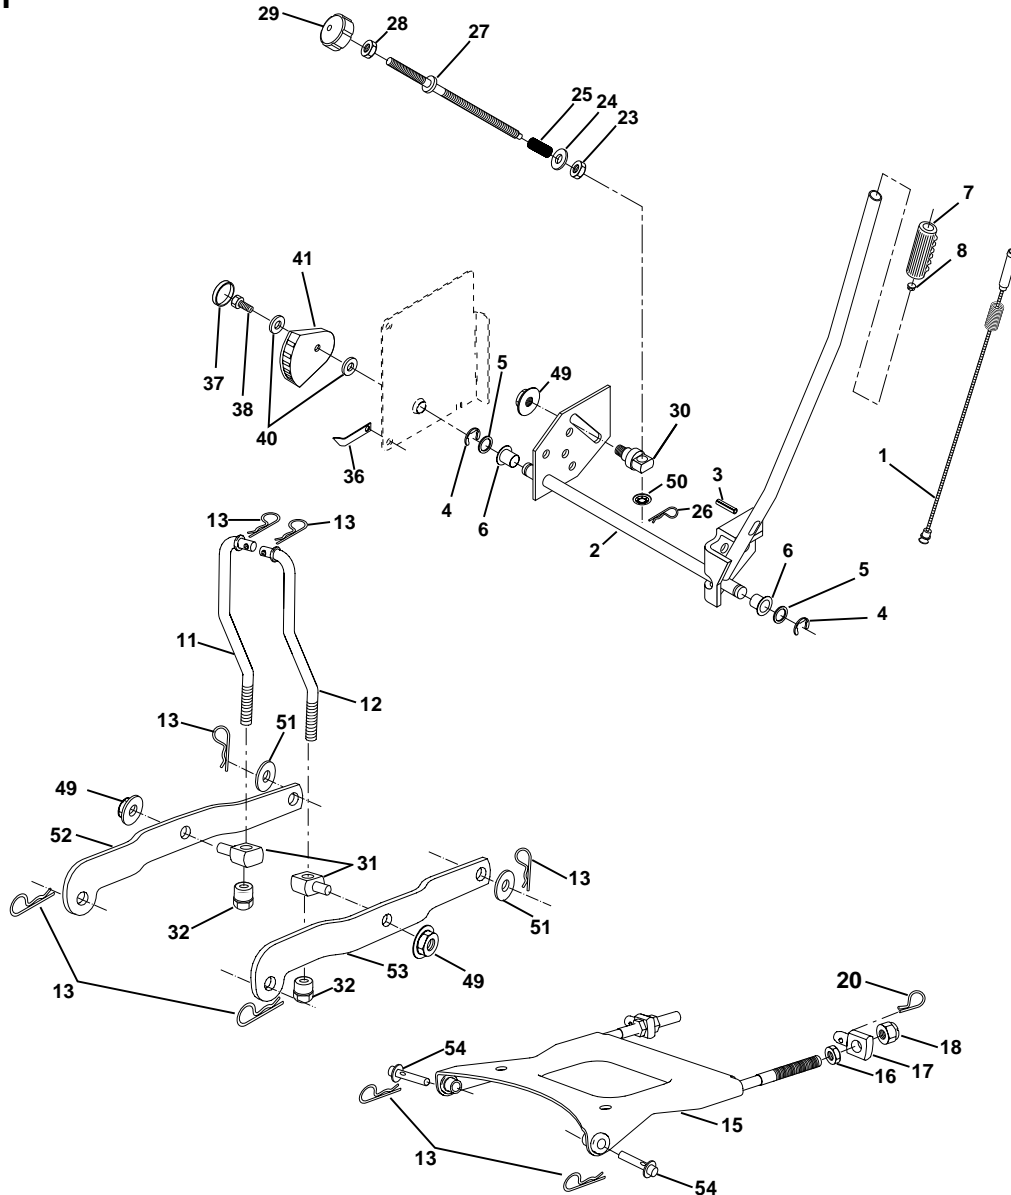

REPAIR PARTS

TRACTOR - MODEL NUMBER PR22H48STA

MOWER LIFT

KEY NO.	PART NO.	DESCRIPTION
1	159461	Wire Asm Inner/Sprg W/plunger
2	159476	Shaft Asm Lift RH w/Inf
3	138284	Pin Groove
4	12000002	E Ring #5133-62
5	19211621	Washer 21/32 X 1 X 21 Ga
6	120183X	Bearing Nylon Blk 629 Id
7	125631X	Grip Handle
8	170770	Button Plunger
11	175370	Link Lift LH
12	175371	Link Lift RH
13	4939M	Retainer Spring
15	175562	Plate Assembly Susp. Front
16	73350800	Nut Jam Hex 1/2-13 Unc
17	175689	Trunnion Front Susp.
18	73800800	Nut Lock w/Wsh 1/2-13unc
20	163552	Retainer Spring
23	110807X	Nut Special
24	19131016	Washer 13/32 X 5/8 X 16 Ga
25	164024	Spring
26	169484	Retainer Clip

KEY NO.	PART NO.	DESCRIPTION
27	164543	Rod Adj Lift
28	73350600	Nut Hex Jam 3/8-16 Unc
29	138057	Knob Inf 3/8-16 Unc Blk W/sym
30	150233	Trunnion Infin Height
31	176205	Trunnion Susp. Arm
32	175994	Nut Lift Link 7/16-20
36	155097	Pointer Height Indicator
37	123935X	Plug Hole Blk 1.485/1.515 Dia.
38	17060516	Screw 5/16-18 x 1
40	19112410	Washer 11/32 x 1-1/2 10 Ga.
41	155098	Indicator Height STLT
49	145212	Nut Hex Flange Lock
50	110452X	Nut PUSh Phos & Oil
51	19171416	Washer 17/32 x 7/8 x 16 Ga.
52	175378	Arm Susp. Rear LH
53	175802	Arm Susp. Rear RH
54	175560	Pin

NOTE: All component dimensions given in U.S. inches
1 inch = 25.4 mm