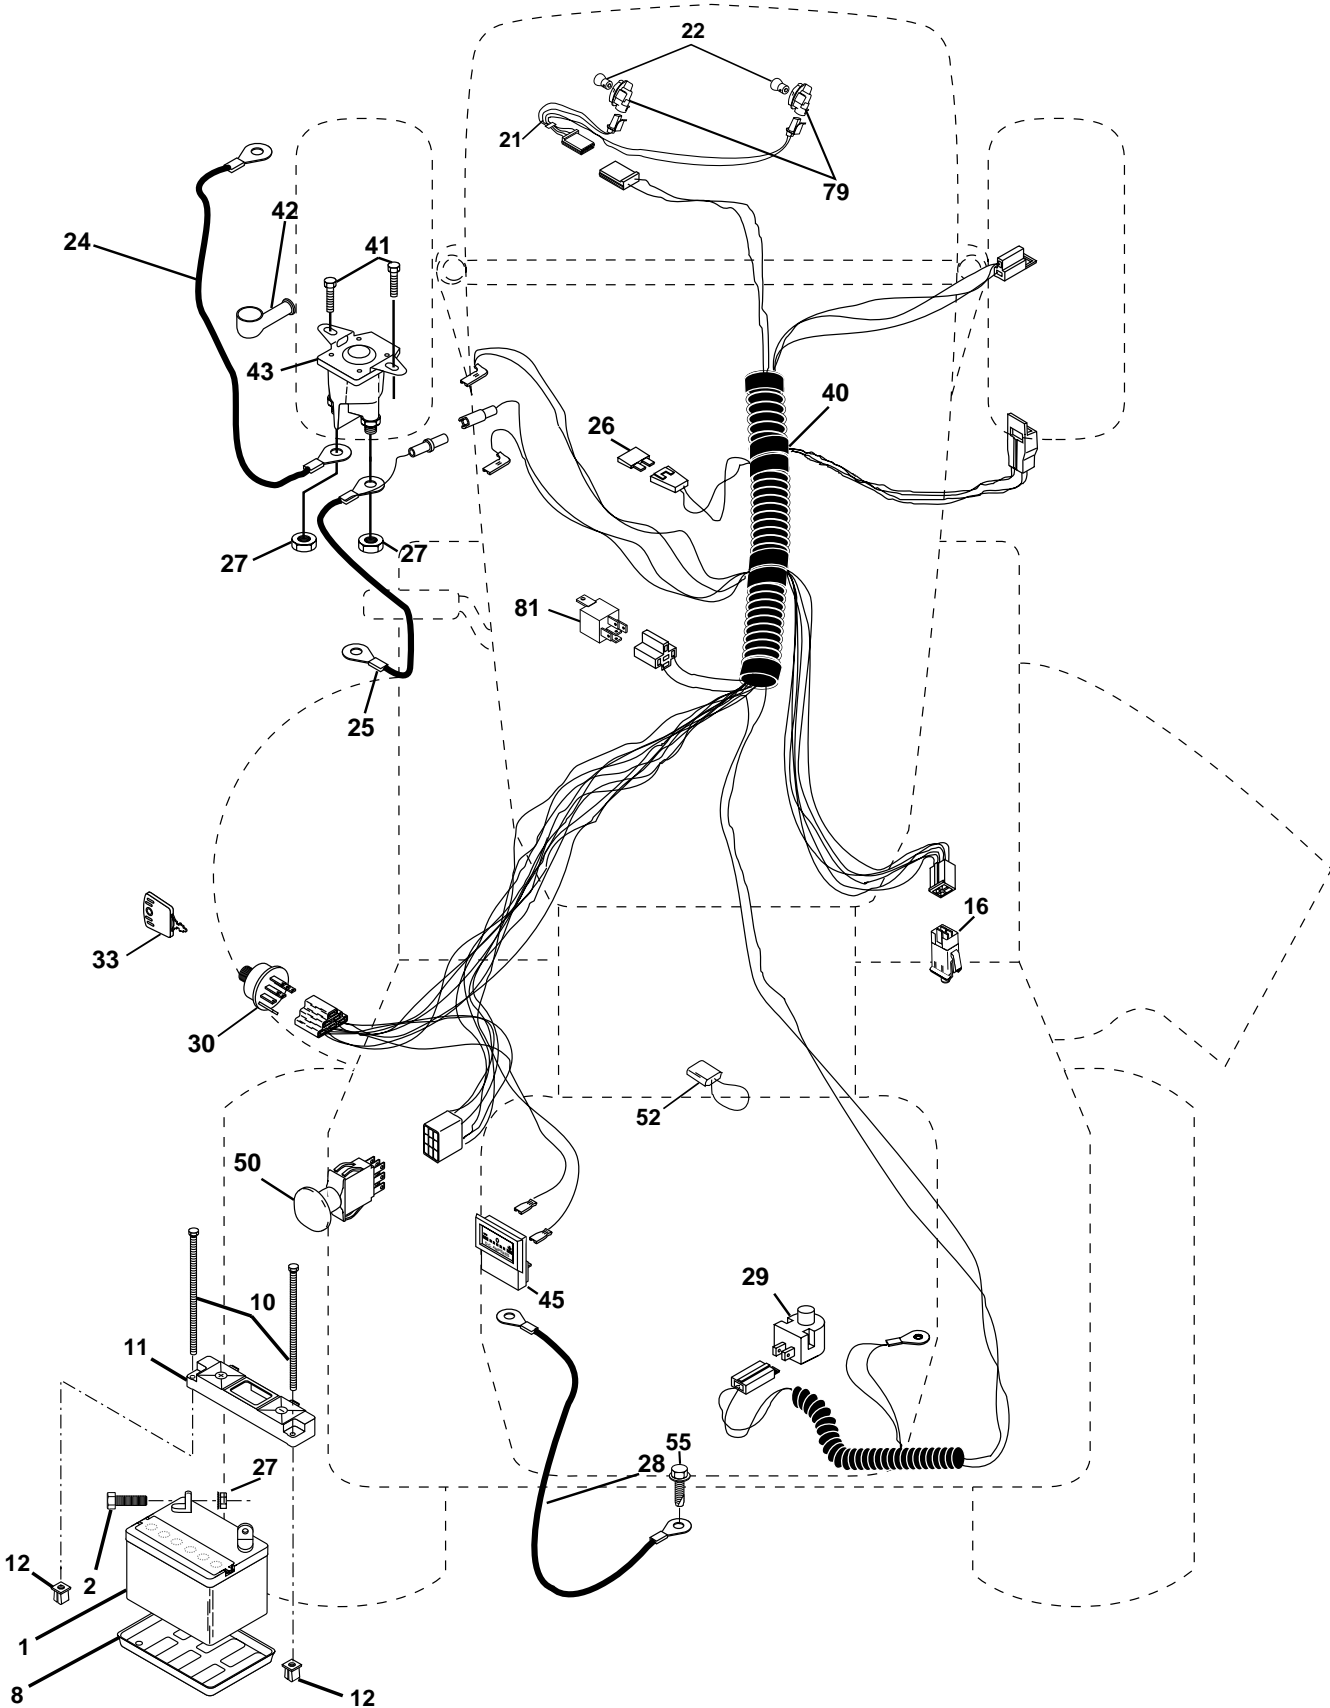

REPAIR PARTS

TRACTOR - MODEL NUMBER PR22H48STA

ELECTRICAL

REPAIR PARTS

TRACTOR - MODEL NUMBER PR22H48STA

ELECTRICAL

KEY NO.	PART NO.	DESCRIPTION
1	163465	Battery
2	74760412	Bolt Hex Hd 1/4-20 UNC X 3/4
8	7603J	Tray, Battery
10	145211	Bolt, BTR FRT 1/4-20 x 7.5
11	150109	Hold Down Battery, Front
12	145769	Nut, Push, Nylon
16	153664	Switch Interlock Push-In
21	166184	Harness Asm Light W/4152j
22	4152J	Bulb Light #1156
24	8860R	Cable Battery
25	146148	Cable Batterywire
26	175158	Fuse
27	73510400	Nut Keps Hex 1/4-20 Unc
28	145491	Cable Ground
29	160784	Switch Plunger Normal OP Olive
30	175566	Switch Ign 4 pos w/lights
33	140401	Key Ign
40	178450	Harness Ign.
41	17720408	Bolt Blk Fin Hex 1/4-20 x 1/2
42	131563	Cover Terminal Red
43	178861	Solenoid
45	122822X	Ammeter Rectangular
50	174653	Switch, PTO
52	141940	Protection Wire Loop
55	17490508	Screw Thdrol 5/16-18 x 1/2
79	163996	Bulbholder
81	109748X	Relay Asm

NOTE: All component dimensions given in U.S. inches.
1 inch = 25.4 mm.