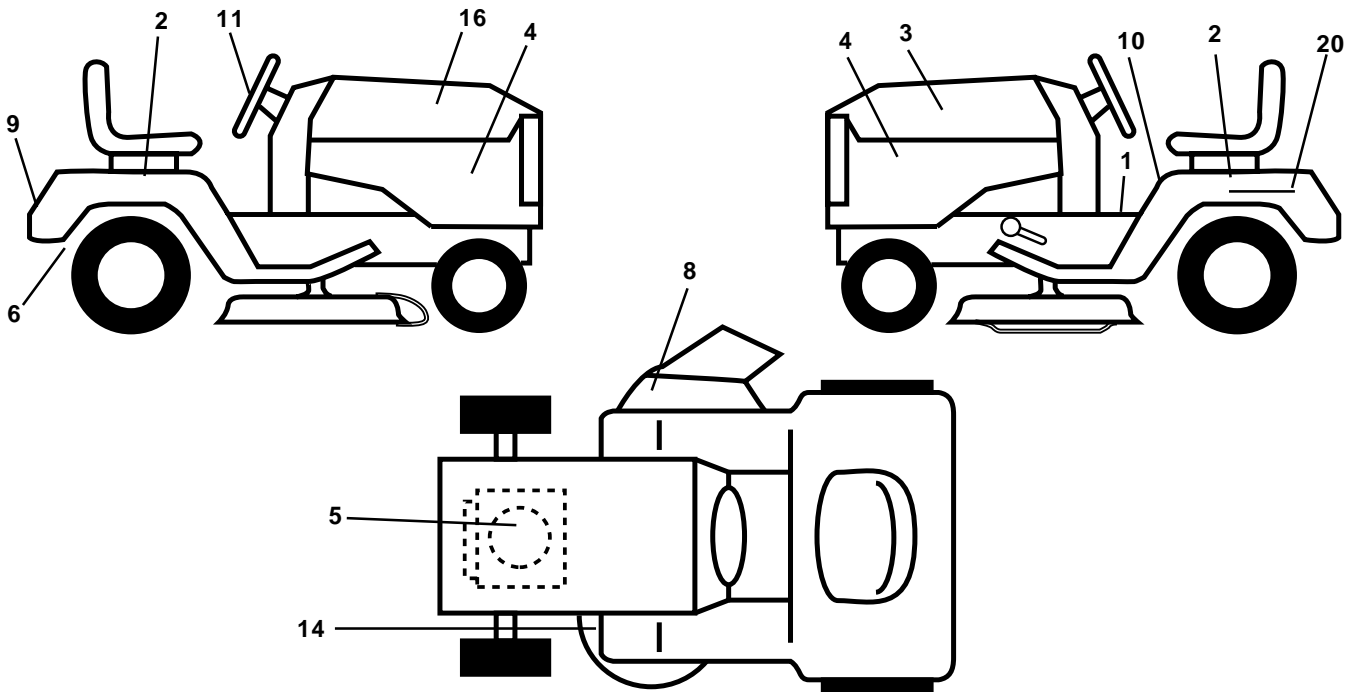

TRACTOR - - MODEL NUMBER PR17H42STB

DECALS

KEY NO.	PART NO.	DESCRIPTION
1	157032	Decal Oper
2	176303	Decal Fender Auto
3	176308	Decal Hood LH
4	176304	Decal Side Panel Logo
5	176679	Decal HP Engine
6	169210	Decal By Pass Lt Hydro
8	170563	Decal Mower Warn Keep Hand Away
9	172740	Decal Fender Logo
10	157140	Decal Fender Danger E/F

KEY NO.	PART NO.	DESCRIPTION
11	172743	Decal Ins Strg Whl
14	160396	Decal V-Belt Schematic
16	176307	Decal Hood Rh
20	145005	Decal Bat Dan/Psn
--	133671	Pad Footrest
--	138311	Decal Handle Lft Height Adjust
--	173587	Decal Fend Reflector Rh
--	173589	Decal Fend Reflector Lh
--	177029	Manual Owner's (English)
--	177030	Manual Owner's (French)