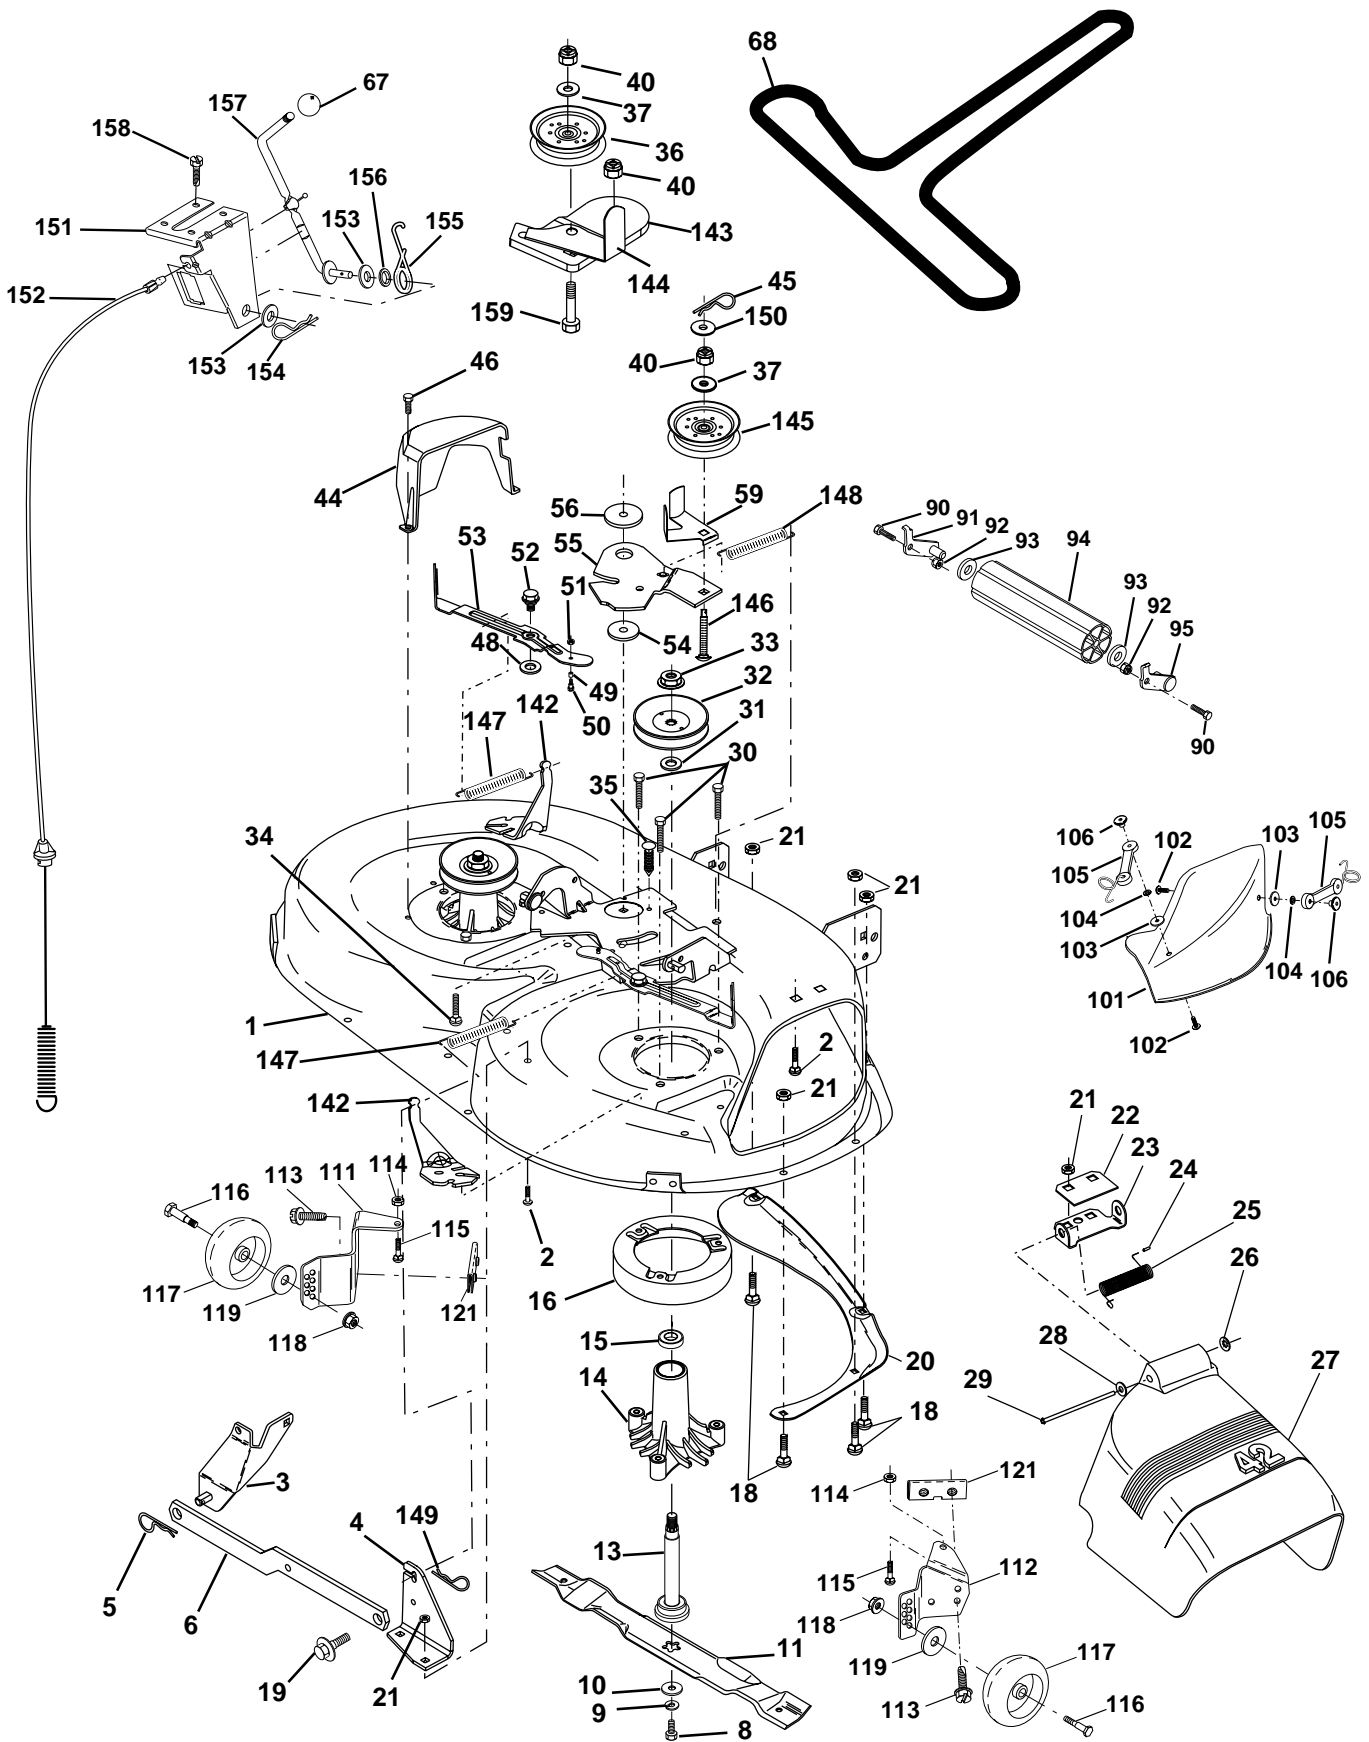

TRACTOR - - MODEL NUMBER PR17H42STB

MOWER DECK

TRACTOR - - MODEL NUMBER PR17H42STB

MOWER DECK

KEY NO.	PART NO.	DESCRIPTION	KEY NO.	PART NO.	DESCRIPTION
1	165892	Mower Deck Assembly, 42"	67	171598	Knob Round
2	72140506	Bolt	68	144959	V-Belt, 42" Mower
3	138017	Bracket Asm Fr. Sway Bar 3/42	90	74760616	Bolt Fin Hex 3/8-16 Unc x 1
4	165460X421	Bracket Asm Deck 42" Sway Bar	91	132274	Bracket Asm Noseroller LH
5	4939M	Retainer Spring	92	73800600	Nut, Lock, Hex W/Ins 3/8-16 UNC
6	130832	Arm, Suspension, Rear	93	19171416	Washer 17/3 x 7/8 x 6 Ga.
8	850857	Bolt 3/8-24 x 25 Grade 8 patched	94	132264	Roller Nose 38 & 42
9	10030600	Washer, Lock	95	132273	Bracket Asm Noseroller RH
10	140296	Washer, Hardened	101	136420	Mulcher Cover
11	134149	Blade, Mulching 42" Std	102	71081010	Screw
	138498	Blade Mower 42" Hi-Lift Std	103	19061216	Washer, Flat
13	137645	Shaft Assembly, Mandrel, Vented	104	10071000	Washer, Lock
14	128774	Housing, Mandrel, Vented	105	160793	Latch Assembly
15	110485X	Bearing, Ball, Mandrel	106	2029J	Nut, Weld
16	174493	Stripper, Mower Deck	111	155197X421	Bracket, Gauge, Wheel LH
18	72140505	Bolt, Carriage 5/16-18 x 5/8	112	155198X421	Bracket, Gauge, Wheel RH
19	132827	Bolt, Shoulder	113	17060514	Screw 5/16 - 18
20	159770	Baffle, Vortex	114	73510500	Nut, Keps 5/16 - 18 UNC
21	73680500	Nut	115	72110504	Bolt, Carriage 5/16-18 x 1/2
22	134753	Stiffener Bracket	116	4898H	Bolt, Shoulder
23	131267	Bracket, Deflector Mower 42"	117	165746	Wheel, Gauge
24	105304X	Cap, Sleeve 80 x 112 Blk Mower	118	73930600	Nut Centerlock 3/8-16
25	123713X	Spring, Torsion, Deflector 2 52	119	19121414	Washer 3/8 x 7/8 x 14 Ga.
26	110452X	Nut, Push Phos & Oil	121	173986	Bracket, Extruded
27	130968X428	Shield, Deflector 42" Blk	142	165890	Arm Spring Brake Mower
28	19111016	Washer 11/32 x 5/8 x 16 Gauge	143	157109	Bracket Arm Idler 42"
29	131491	Rod, Hinge 42" 6 75 W/G	144	173441	Keeper Belt
30	157722	Screw Thdrol Washer Head	145	173437	Pulley Idler Flat
31	129963	Washer, Spacer Mower Vented	146	173443	Bolt Carriage Idler
32	173436	Pulley, Mandrel	147	131335	Spring Extension
33	137266	Nut, Toplock 9/16	148	169022	Spring Return Idler
34	72110614	Bolt	149	165898	Retainer Spring Yellow
35	133835	Fastener, Christmas Tree	150	19091216	Washer 9/32 x 3/4 x 16 Ga.
36	173438	Pulley, Idler, Flat	151	169670	Bracket Clutch Cable
37	19131316	Washer 13/32 x 13/16 x 16 Gauge	152	169676	Clutch Cable 42"
40	73680600	Nut	153	169674	Washer Flat 3/8" Type B
44	140088	Guard, Mandrel, LH	154	169675	Spring Retainer
45	4497H	Retainer	155	169671	Spring Retention LVR CLTCH CAB
46	137729	Screw, Thdrol 1/4-20 x 5/8 T	156	169672	Spacer Clutch Cable
48	133944	Washer, Hardened	157	169669	Rod Clutch Cable 3/8"
49	174284	Roller Assembly, Cam Follower	158	17720410	Screw Hex Thd Cut 1/4-20 x 5/8
50	131340	Bolt, Shoulder #10-24 Grade 5	159	72140614	Bolt Rdhd Sqn 3/8-16 UNC x 1-3/4
51	69180	Locknut	--	130794	Mandrel Assembly (Includes Key Numbers 8-10, 13-15, 31 and 33)
52	139888	Bolt, Shoulder 5/16-18 UNC	--	172559	Mower Deck, Complete
53	131845	Arm Assembly, Pad, Brake			
54	133943	Washer, Hardened			
55	155046X421	Arm, Idler			
56	122052X	Spacer, Retainer			
59	173442	Guard TUV Idler			

NOTE: All component dimensions given in U.S. inches
1 inch = 25.4 mm