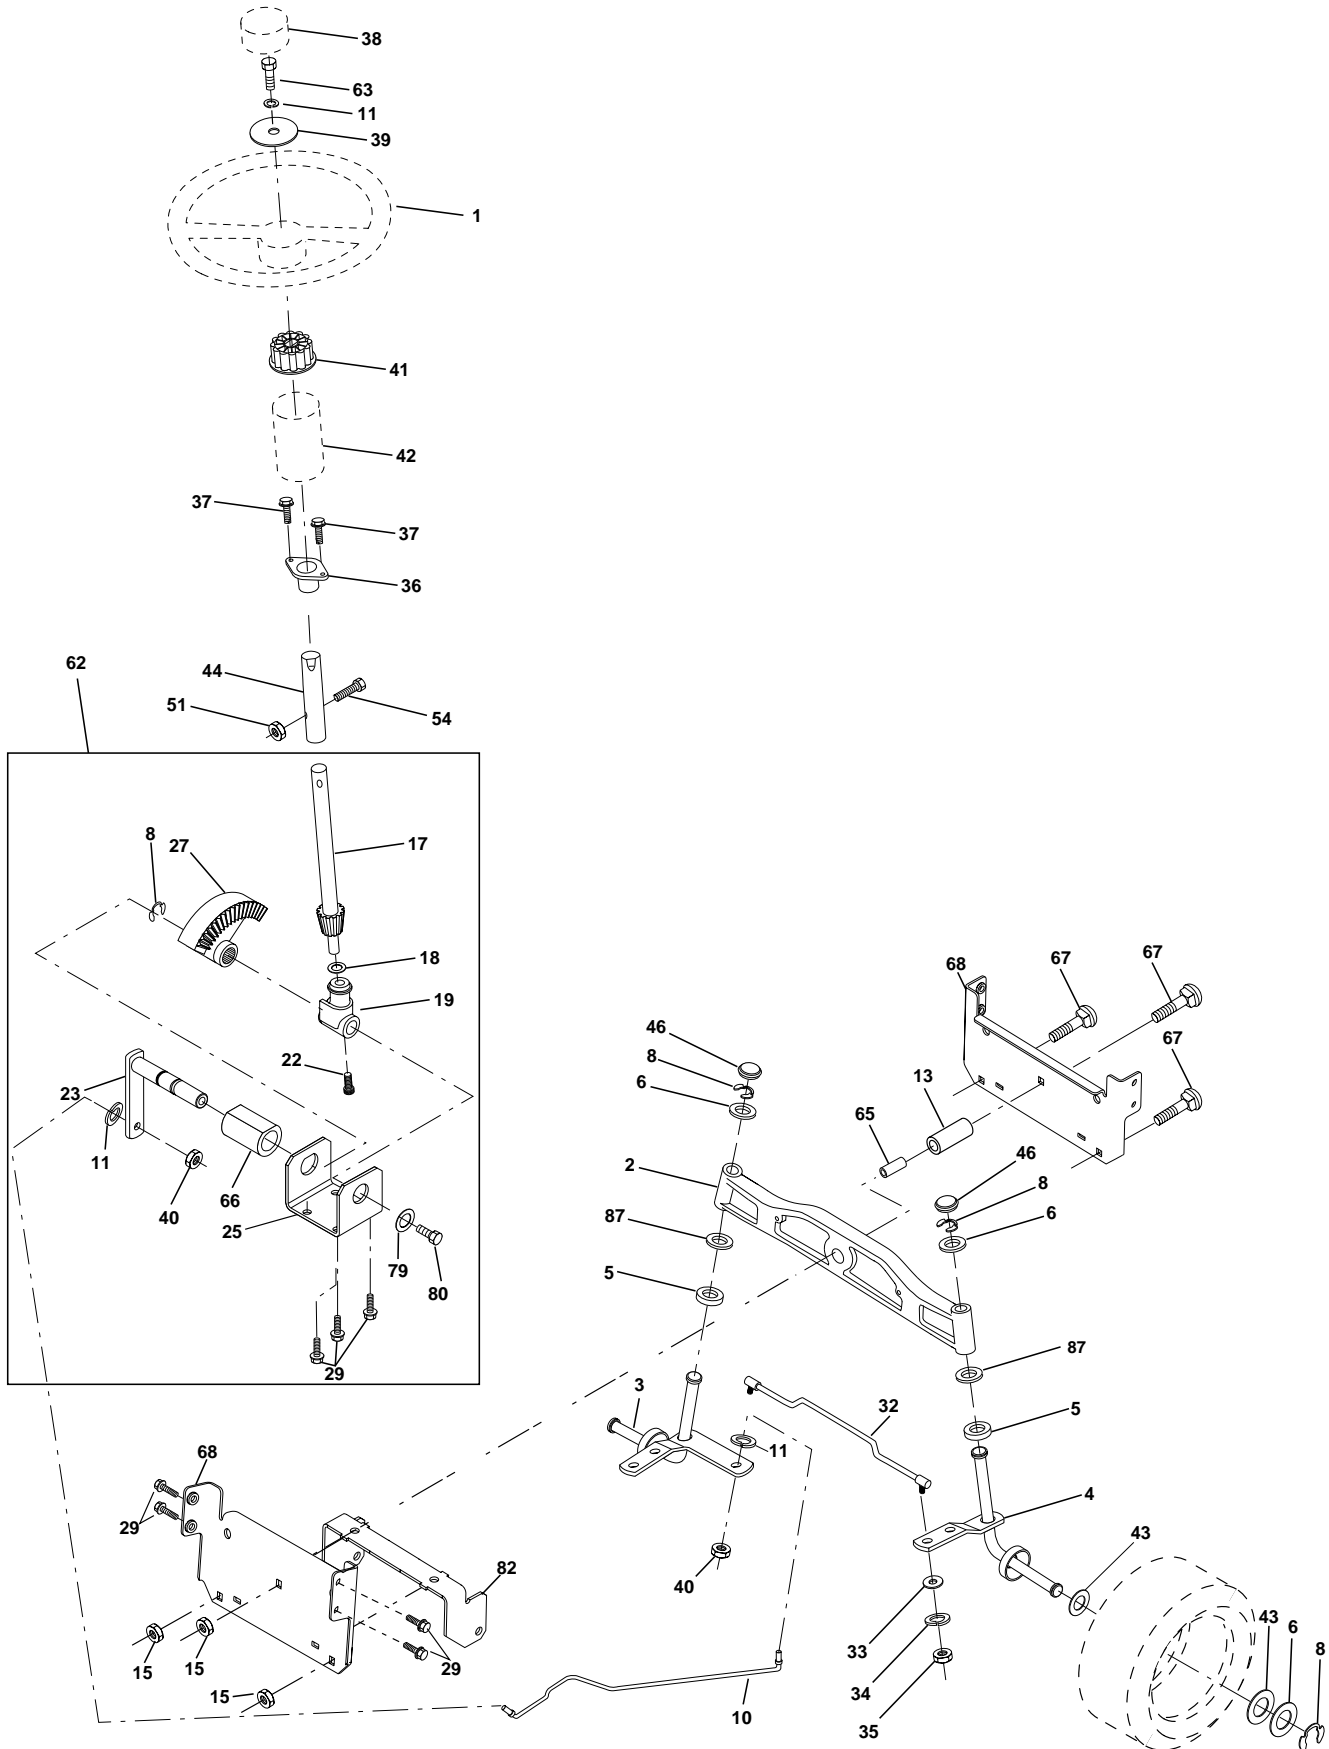

TRACTOR - - MODEL NUMBER PR17H42STB

STEERING ASSEMBLY

TRACTOR - - MODEL NUMBER PR17H42STB

STEERING ASSEMBLY

KEY NO.	PART NO.	DESCRIPTION
1	159944X428	Wheel Steering
2	172393	Axle Asm Cast Iron LT
3	169840	Spindle Asm LH
4	169839	Spindle Asm RH
5	6266H	Bearing Race Thrust Harden
6	121748X	Washer 25/32 X 1-5/8 X 16 Ga
8	12000029	Ring Klip #t5304-75
10	169832	Link Drag
11	10040600	Washer Lock Hvy Hlcl Spr 3/8
13	136518	Spacer Brg Axle Front
15	145212	Nut Hex Flange Lock
17	156546	Shaft Asm Strg
18	57079	Washer Thrust
19	160395	Support Shaft Steering
22	165857	Screw Hex Wshhd Torx
23	165851	Shaft Asm Pittman
25	154406	Bracket Steering
27	136874	Gear Sector
29	17060612	Screw 3/8-16 x .75
32	171888	Rod Tie
33	19111216	Washer 11/32 x 3/4 x 16 Ga
34	10040500	Washer Lock Hvy Hlcl Spr 5/16
35	73540500	Crownlock Nut 5/16-24 Unf
36	155099	Bushing Strg
37	152927	Screw
38	159946X428	Insert Cap Strg Wh
39	19132411	Washer 13/32 X 1-1/2 X 11 Ga
40	7810H	Lock nut
41	159945	Adaptor Wheel Strg
42	145054X428	Boot Steering Dash
43	121749X	Washer 25/32 X 1 1/4 X 16 Ga
44	153720	Extension Steering Shaft LR/LT
46	121232X	Cap Spindle Fr Top Blk
51	73800500	Nut Lock Hex w/Ins 5/16-18
54	74780520	Bolt Fin Hex 5/16-18 Unc x 1-1/4
62	167902	Kit Steering Asm Service
63	74780616	Bolt Fin Hex 3/8-16unc x 1 Gr. 5
65	160367	Spacer Brace Axle
66	154404	Bearing Arm Pittman
67	72140618	Bolt Rdhd Sq 3/8-16 Unc x 2-3/4
68	169827	Axle, Brace
79	19132012	Washer 13/32 x 1-1/4 x 12 Ga
80	74950612	Bolt Hex Nylon 3/8-16 x 3/4
82	169835	Bracket Susp Chassis Front
87	173966	Washer Flat .781 x 1-1/2 x .14

NOTE: All component dimensions given in U.S. inches

1 inch = 25.4 mm