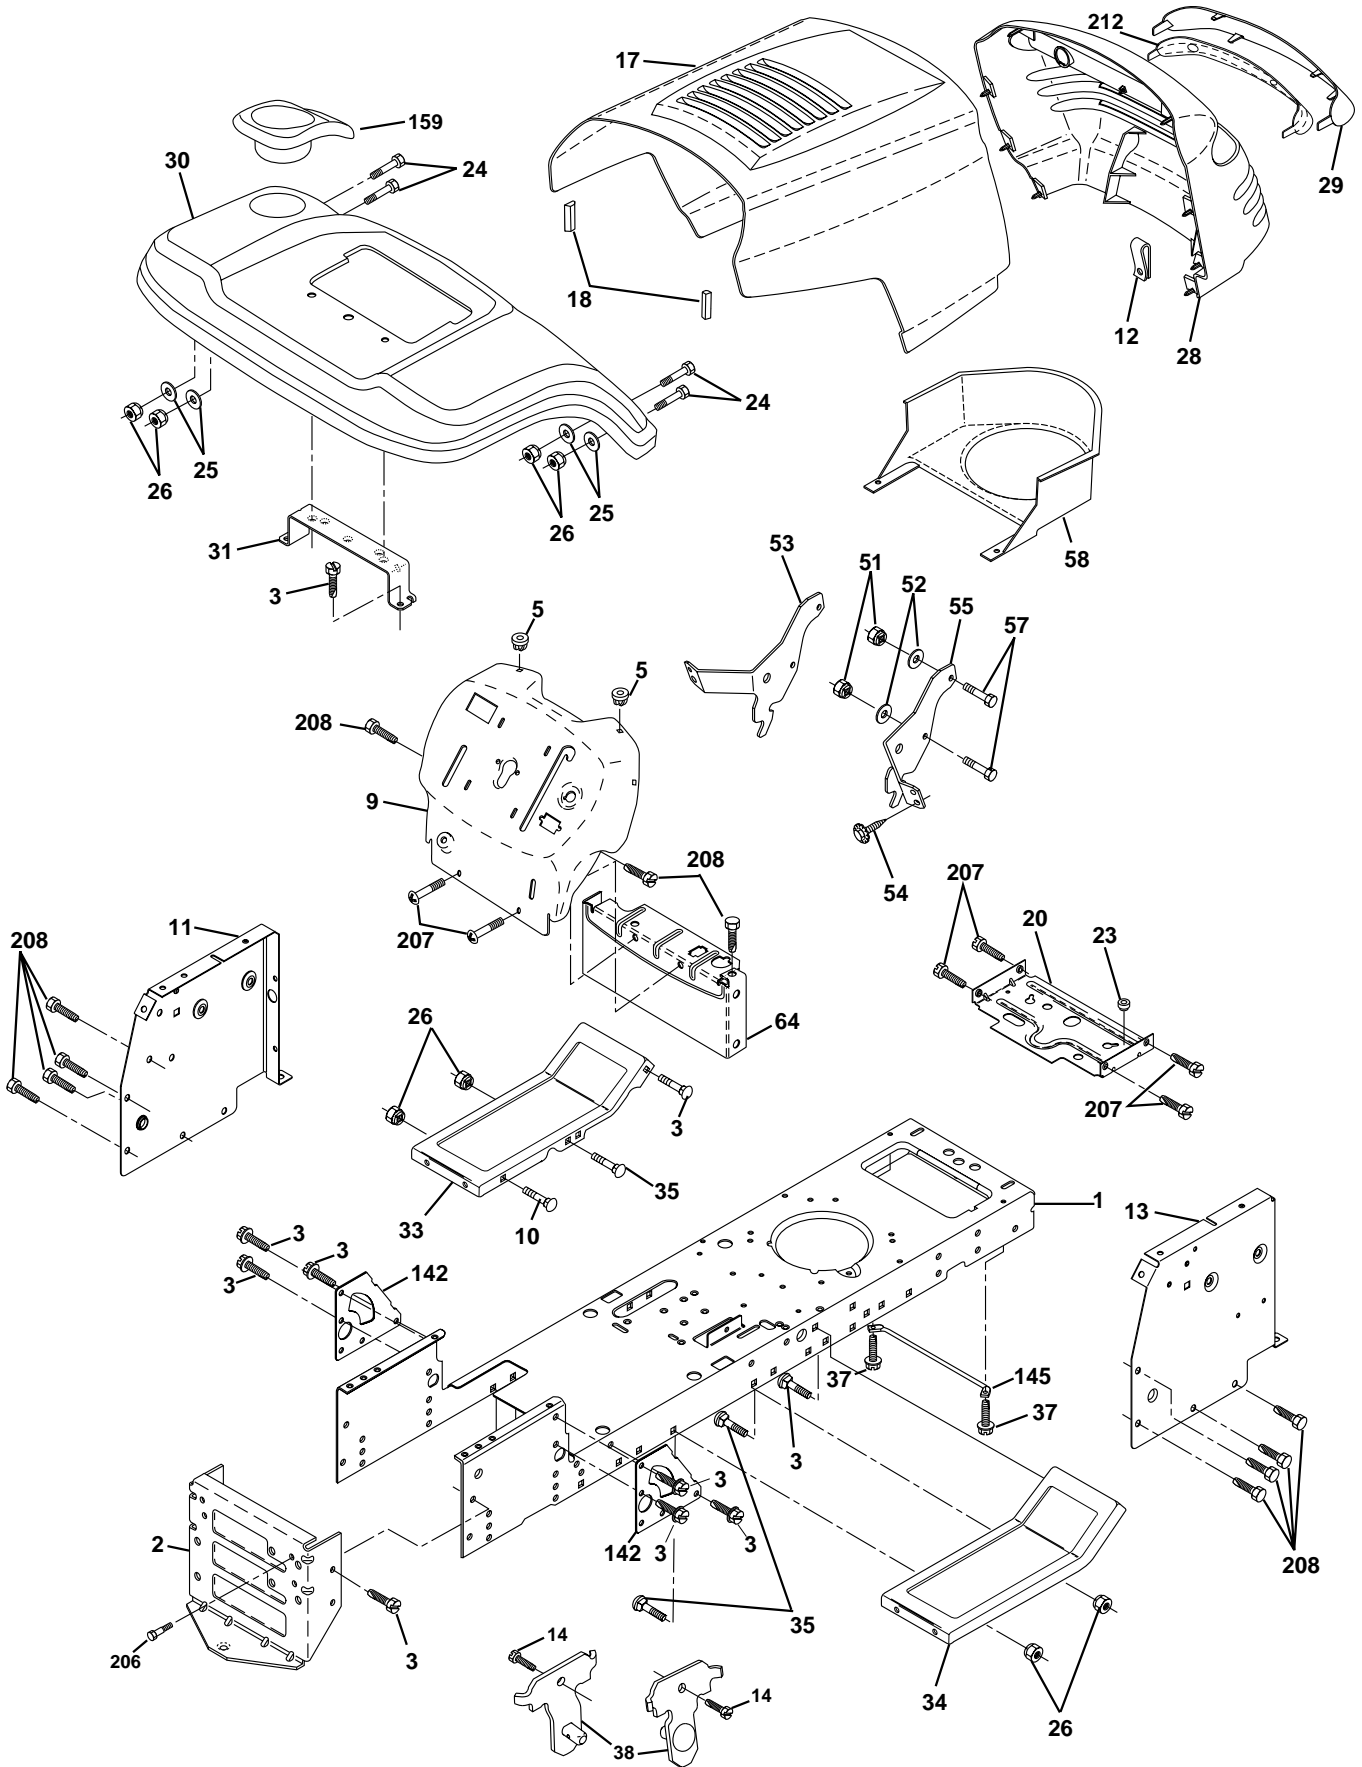

TRACTOR - - MODEL NUMBER PR17H42STB

CHASSIS

TRACTOR - - MODEL NUMBER PR17H42STB

CHASSIS

KEY NO.	PART NO.	DESCRIPTION
1	169830	Chassis
2	176554	Drawbar
3	17060612	Screw 3/8-16 X .75
5	155272	Bumper Hood/Dash
9	168337X012	Dash P/L
10	72140608	Bolt Carriage 3/8-16 x 1
11	155927	Panel Dash Lh
12	145660	Clip Tinnerman
13	172108	Panel Dash Rh
14	17490608	Screw Thdrol 3/8-16 x1/2
17	159639X428	Hood LT/PL
18	126938X	Bumper Hood
20	156437	Plate Mtg Battery Fuel Tank Fr
23	124028X	Bushing
24	74780616	Bolt Fin Hex 3/8-16 x 1 Gr 5
25	19131312	Washer 13/32 X 13/16 X 12 Ga
26	73800600	Nut Lock Hex W/Ins 3/8-16 Unc
28	170474	Grille/Lens Asm
29	170472X599	Lens LT/PL
30	169470X428	Fender Footrest STLT Pnt
31	136619	Bracket Fender
33	145244X428	Footrest Pnt Lh
34	145243X428	Footrest Pnt Rh
35	72110606	Bolt Rdhd Sht Sqnk 3/8-16 x 3/4
37	17490508	Screw Thdrol 6/16-18 x 1/2 TYT
38	169834	Bracket Asm Pivot Mower Rear
51	73800400	Nut Lock Hex W/Ins 1/4-20
52	19091416	Washer 9/32 x 7/8 x 16 Ga.
53	144697	Bracjet Grukke Lh
54	161464	Screw Hex Wshd 8-18 x 7/8
55	144696	Bracket Grille Rh
57	74780412	Bolt Hex 1/4-20 x 3/4
58	150127	Duct Air
64	154798	Dash Lower STLT
142	165867	Plate Reinforcement STLT
145	156524	Rod Pivot Chassis/Hood
159	169473X428	Cupholder
206	170165	Bolt Shoulder 5/16-18
207	17670508	Screw Thdrol 5/16-18 x 1/2
208	17670608	Screw Thdrol 3/8-16 x 1/2
212	156229	Insert Lens Relect
--	5479J	Plug Button

NOTE: All component dimensions given in U.S. inches
1 inch = 25.4 mm