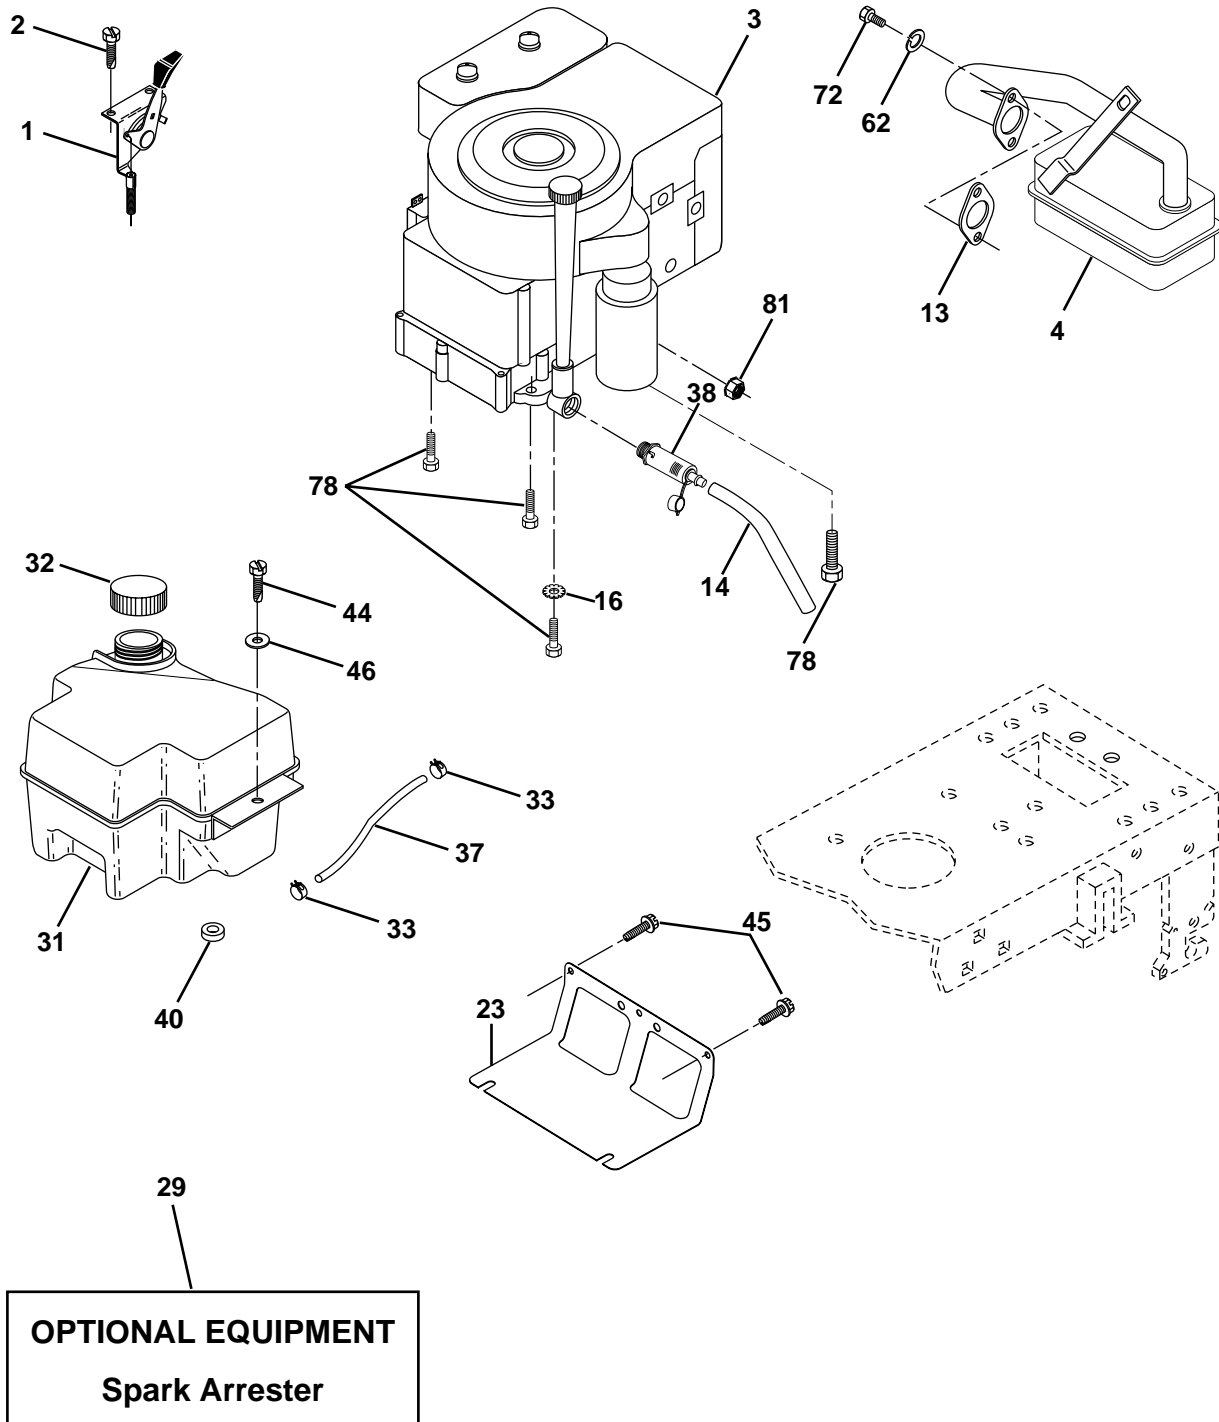

TRACTOR - - MODEL NUMBER PR17H42STB

ENGINE

TRACTOR - - MODEL NUMBER PR17H42STB

ENGINE

KEY NO.	PART NO.	DESCRIPTION
1	170551	Control Th/ch Flag
2	17720410	Screw Hex Thd Cut 1/4-20x5/8 T
3	-----	Engine, Briggs Model 311777 (Order Parts From Engine Manufacturer)
4	137352	Muffler
13	165291	Gasket Eng
14	148456	Tube Drain Oil Easy
16	11050600	Washer Lock Ext Tooth 3/8
23	169837	Shield Brn/Dbr Guard
29	137180	Kit Spark Arrestor (Flat Scrn)
31	174642	Tank Fuel Front
32	140527	Cap Asm Fuel W/sym Vented
33	123487X	Clamp Hose Black
37	137040	Line Fuel 20"
38	148315	Plug Drain Oil Easy
40	124028X	Bushing Snap Nyl Blk Fuel Line
44	17670412	Screw Hexwsh Thdrol 1/4-20x3/4
45	17000612	Screw Hexwsh Thdr 3/8-16 x 3/4
46	19091416	Washer 9/32 X 7/8 X 16 Ga
62	10040500	Washer Lock Hvy Hlcl Spr 5/16
72	71070512	Screw Hex Hd Cap 5/16-18 x 3/4
78	17060620	Screw 3/8-16x1-1/4
81	73510400	Nut Keps Hex 1/4-20 UNC

NOTE: All component dimensions given in U. S. inches 1 inch = 25.4 mm