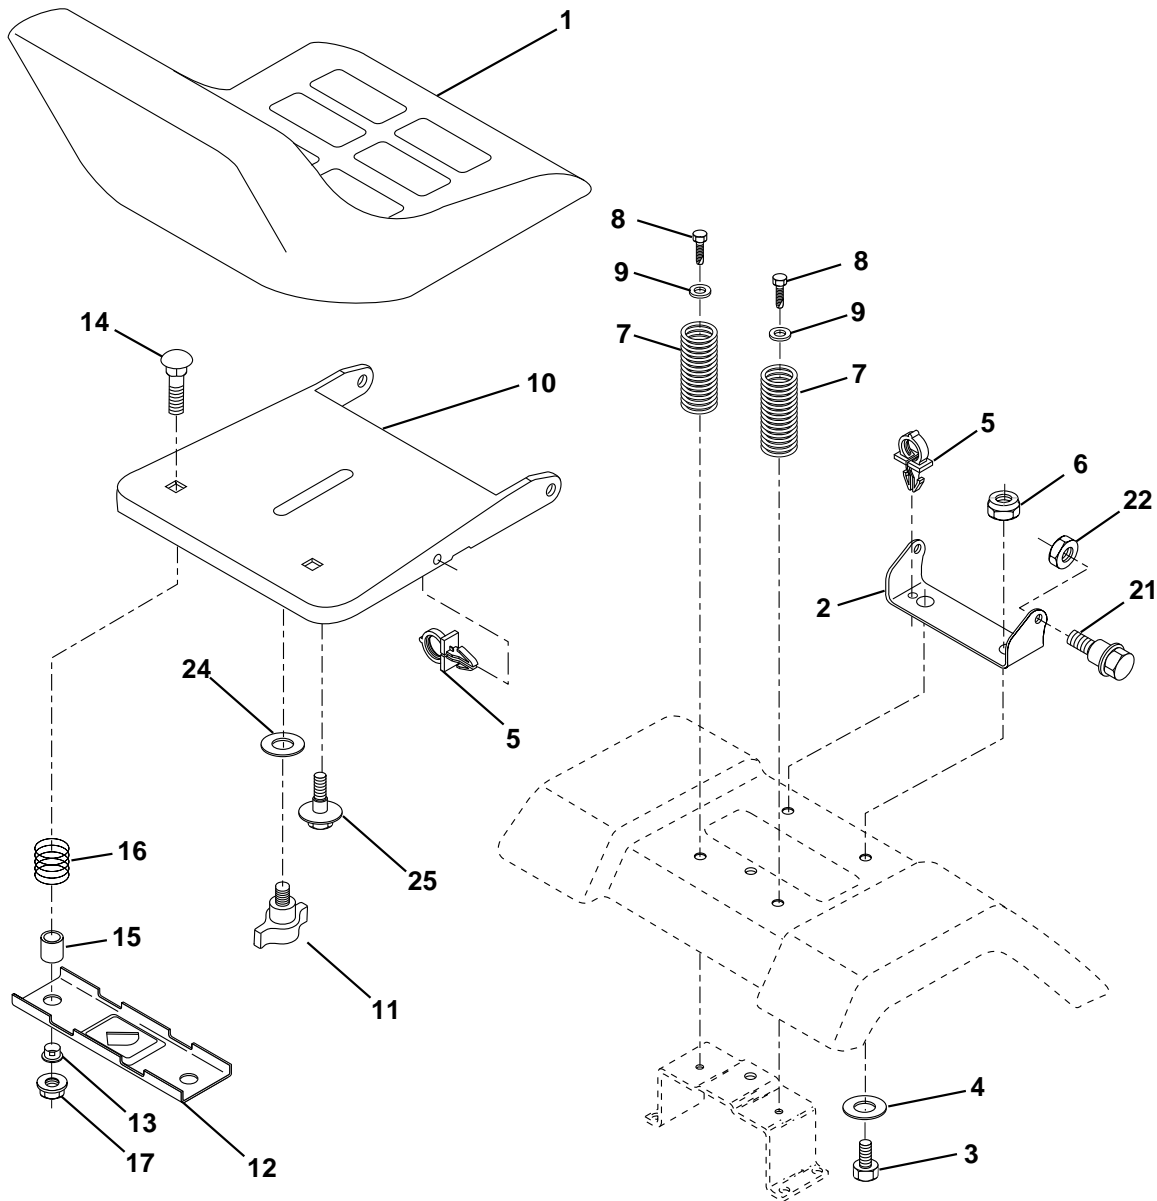

**NOTE:** All component dimensions given in U.S. inches

1 inch = 25.4 mm

**TRACTOR - - MODEL NUMBER PR17H42STB**

**SEAT ASSEMBLY**

KEY NO.	PART NO.	DESCRIPTION
1	171683	Seat
2	140551	Bracket Pivot Seat 8 720
3	71110616	Bolt Fin Hex 3/8-16unc X 1
4	19131610	Washer 13/32 X 1 X 10 Ga
5	145006	Clip Push-In
6	73800600	Nut Hex w/Ins. 3/8-16 Unc
7	124181X	Spring Seat Cprsn 2 250 Blk Zi
8	17000616	Screw 3/8-16 x 1.5 Smgml
9	19131614	Washer 13/32 X 1 X 14 Ga.
10	<b>174894</b>	Pan Seat
11	166369	Knob Seat
12	121246X	Bracket Mounting Switch

**NOTE:** All component dimensions given in U.S. inches  
1 inch = 25.4 mm

TRACTOR - - MODEL NUMBER PR17H42STB

MOWER LIFT

**TRACTOR - - MODEL NUMBER PR17H42STB****MOWER LIFT**

<b>KEY NO.</b>	<b>PART NO.</b>	<b>DESCRIPTION</b>
1	159460	Wire Asm Inner/Sprg W/plunger LT
2	159471	Shaft Asm Lift RH w/Inf
3	105767X	Pin Groove 1 500 Zinc
4	12000002	E Ring #5133-62
5	19211621	Washer 21/32 X 1 X 21 Ga
6	120183X	Bearing Nylon Blk 629 Id
7	125631X	Grip Handle
8	170770	Button Plunger
11	139865	Link Lift LH Fixed Length
12	139866	Link Lift RH Fixed Length
13	4939M	Retainer Spring
15	173288	Link Front
16	73350800	Nut Jam Hex 1/2-13 Unc
17	130171	Trunnion Blk Zinc
18	73800800	Nut Lock W/Wsh 1/2-13 Unc
19	139868	Arm Suspension Rear
20	163552	Retainer Spring
23	110807X	Nut Special
24	19131016	Washer 13/32 X 5/8 X 16 Ga
25	2876H	Spring 2-1/8"
26	169484	Retainer Clip
27	126971X	Rod Adj Lift Zinc 7.49 Wrk Lg
28	73350600	Nut Hex Jam 3/8-16 Unc
29	138057	Knob Inf 3/8-16 Unc Blk W/sym
30	150233	Trunnion Infin Height
31	<b>169865</b>	Bearing Pvt Lift
32	73540600	Nut Crownlock 3/8 - 24
36	155097	Pointer Height Indicator
37	123935X	Plug Hole Blk 1.485/1.515 Dia.
38	17060516	Screw 5/16-18 x 1
40	19112410	Washer 11/32 x 1-1/2 10 Ga.
41	155098	Indicator Height STLT
49	145212	Nut Hex Flange Lock
50	110452X	Nut PUsH Phos & Oi