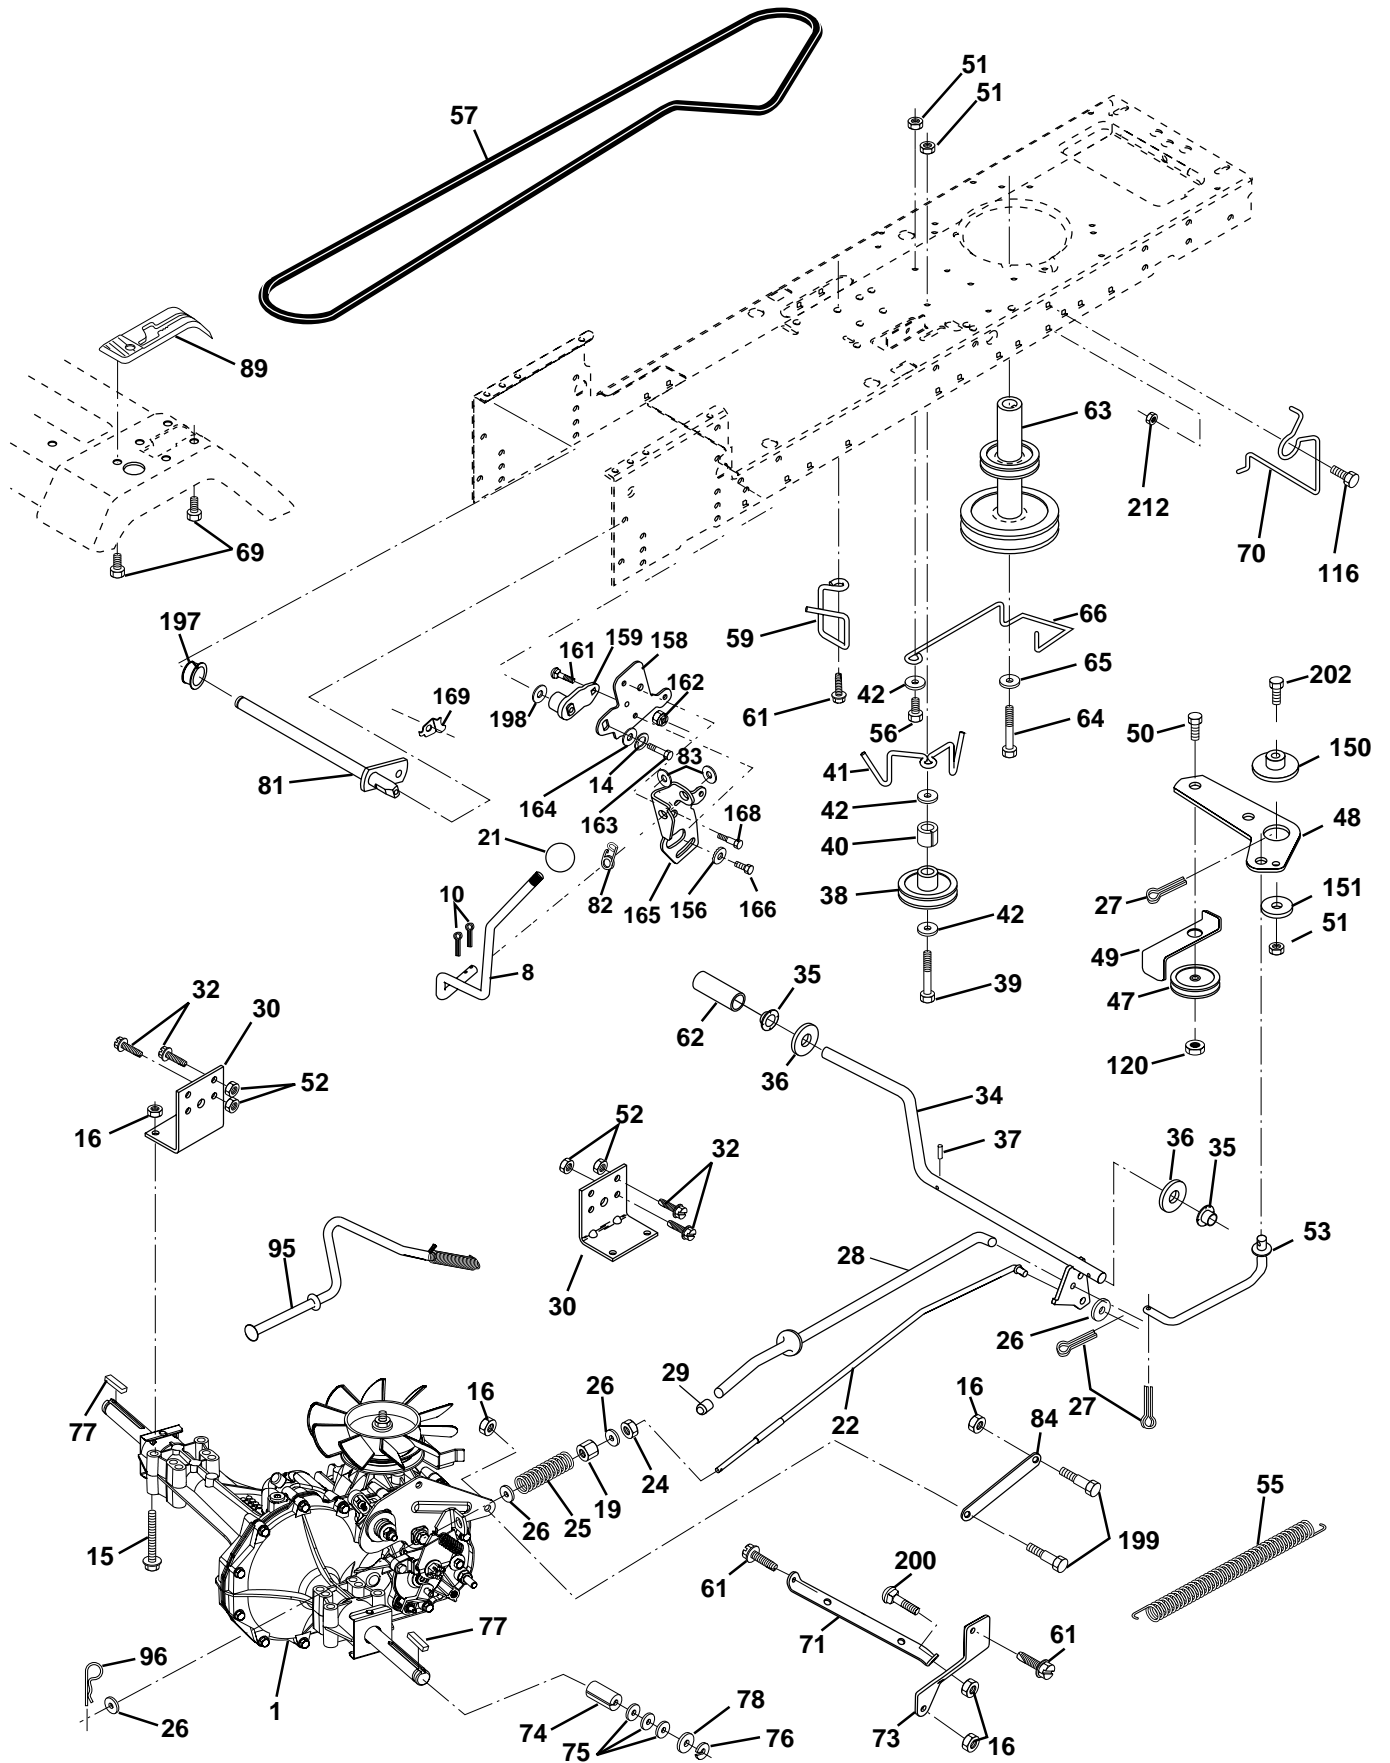

**NOTE:** All component dimensions given in U.S. inches  
1 inch = 25.4 mm

TRACTOR - - MODEL NUMBER PR17H42STB

DRIVE

**TRACTOR - - MODEL NUMBER PR17H42STB****DRIVE**

<b>KEY NO.</b>	<b>PART NO.</b>	<b>DESCRIPTION</b>	<b>KEY NO.</b>	<b>PART NO.</b>	<b>DESCRIPTION</b>
1	-----	Transaxle Hydro Gear 314-0510 (Order Parts From Transaxle Manufacturer)	64	71170764	Bolt, Hex
8	165619	Rod Shift Hydro LT	65	10040700	Washer
10	76020416	Pin Cotter 1/8 x 1 CAD	66	154778	Keeper Belt Engine
14	10040400	Washer Lock Hvy Helical	69	142432	Screw
15	74490544	Bolt, Hex FLGHD 5/16-18 Gr. 5	70	134683	Guide Belt
16	73800500	Nut Lock Hex W/Ins 5/16-18 Unc P	71	169183	Strap Torque Lh Hydro
19	73800600	Nut Lock Hex W/Wsh 3/8-16 Unc	73	169182	Strap Torque Rh Hydro
21	140845	Knob, Round 1/2-13	74	137057	Spacer, Axle
22	169498	Rod, Brake Hydro	75	121749X	Washer 25/32 x 1-1/4 x 16 Gauge
24	73350600	Nut	76	12000001	E-Ring
25	106888X	Spring, Brake Rod	77	123583X	Key, Square
26	19131316	Washer	78	121748X	Washer 25/32 x 1-5/8 x 16 Gauge
27	76020412	Pin Cotter 1/8 x 3/4 CAD.	81	165596	Shaft Asm. Cross Hydro
28	145204	Rod, Parking Brake	82	123782X	Spring Torsion T/A
29	71673	Cap, Parking Brake	83	19171216	Washer 17/32 x 3/4 x 16 Ga.
30	169592	Bracket, Transaxle	84	169594	Link Transaxle
32	74760512	Bolt Hex Hd 5/16-18 Unc x 3/4	89	169373X428	Console, Hydro
34	155071	Shaft, Foot Pedal	95	170201	Control Asm Bypass Hydro
35	120183X	Bearing, Nylon	96	4497H	Retainer Spring 1" Zinc/Cad
36	19211616	Washer	116	72140608	Bolt Rdhd Sq Neck 3/8-16 x 1
37	1572H	Pin, Roll	120	73900600	Nut Lock Flg 3/8-16
38	131494	Pulley, Idler, Flat	150	165850	Bushing Bellcrank
39	74760644	Bolt	151	19133210	Washer 13/32 x 2 x 10 Ga.
40	4470J	Spacer, Split	156	166002	Washer Srrted 5/16 ID x 1.125
41	165838	Keeper, Belt Idler	158	165589	Bracket Shift Mount
42	19131312	Washer 13/32 x 13/16 x 12 Gauge	159	165494	Hub Tapered Flange Shift Lt
47	127783	Pulley, Idler, V-Groove	161	72140406	Bolt Rdhd Sqnk 1/4-20 x 3/4 Gr 5
48	154407	Bellcrank Clutch Grnd Drv STL	162	73680400	Nut Crownlock 1/4-20 Unc
49	123205X	Retainer, Belt	163	74780416	Bolt Hex Fin 1/4-20 Unc x 1 Gr 5
50	74760624	Bolt	164	19091010	Washer 5/8 x .281 x 10 Ga
51	73680600	Nut Crownlock 3/8-16 UNC	165	165623	Bracket Pivot Lever
52	73680500	Nut Crownlock 5/16-18 UNC	166	166880	Screw 5/16-18 x 5/8
53	105710X	Link, Clutch	168	165492	Bolt Shoulder 5/16-18 x .561
55	105709X	Spring, Return, Clutch	169	165580	Plate Fastening Lt
56	74760620	Bolt Fin Hex 3/8-16 x 1-1/4	197	169613	Nyliner Snap-In 5/8" ID
57	140294	V-Belt, Ground Drive	198	169593	Washer Nyl 7/8 ID x .105
59	169691	Keeper, Center Span	199	169612	Bolt Shoulder 5/16-18 Unc
61	17060612	Screw Thdrol. 3/8-16 x .75	200	72140508	Bolt Rdhd Sqnk 5/16-18 Unc x 1
62	8883R	Cover, Pedal	202	72110612	Bolt RDHD 3/8-16 x 1-1/2 Gr 5
63	140186	Pulley, Engine	212	145212	Nut Hex Flg Lock