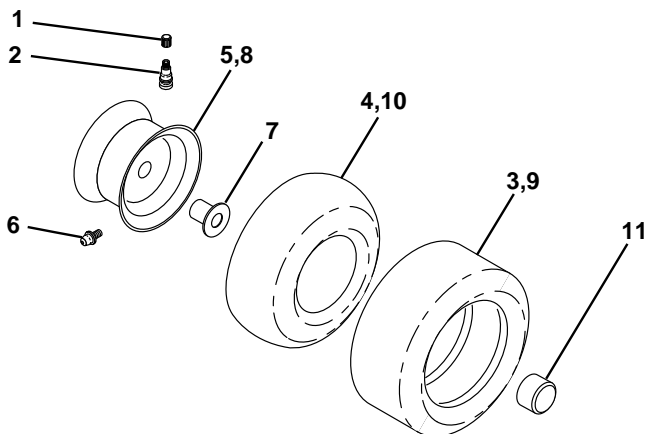

WHEELS AND TIRES

KEY NO.	PART NO.	DESCRIPTION
1	59192	Cap Valve Tire
2	65139	Stem Valve
3	170455	Tire F T 15 X 6 0 - 6 Service
4	59904	Tube Front (Service Item Only)
5	106732X421	Rim Asm 6"front Service
6	278H	Fitting Grease (Front Wheel Only)
7	9040H	Bearing Flange (Front Wheel nly)
8	106108X421	Rim Asm 8"rear Service
9	170456	Tire R T 20x10-8 Service
10	7152J	Tube Rear (Service Item Only)
11	104757X428	Cap Axle Blk 1 50 X 1 00
--	144334	Sealant, Tire (10 oz. Tube)

NOTE: All component dimensions given in U.S. inches
1 inch = 25.4 mm