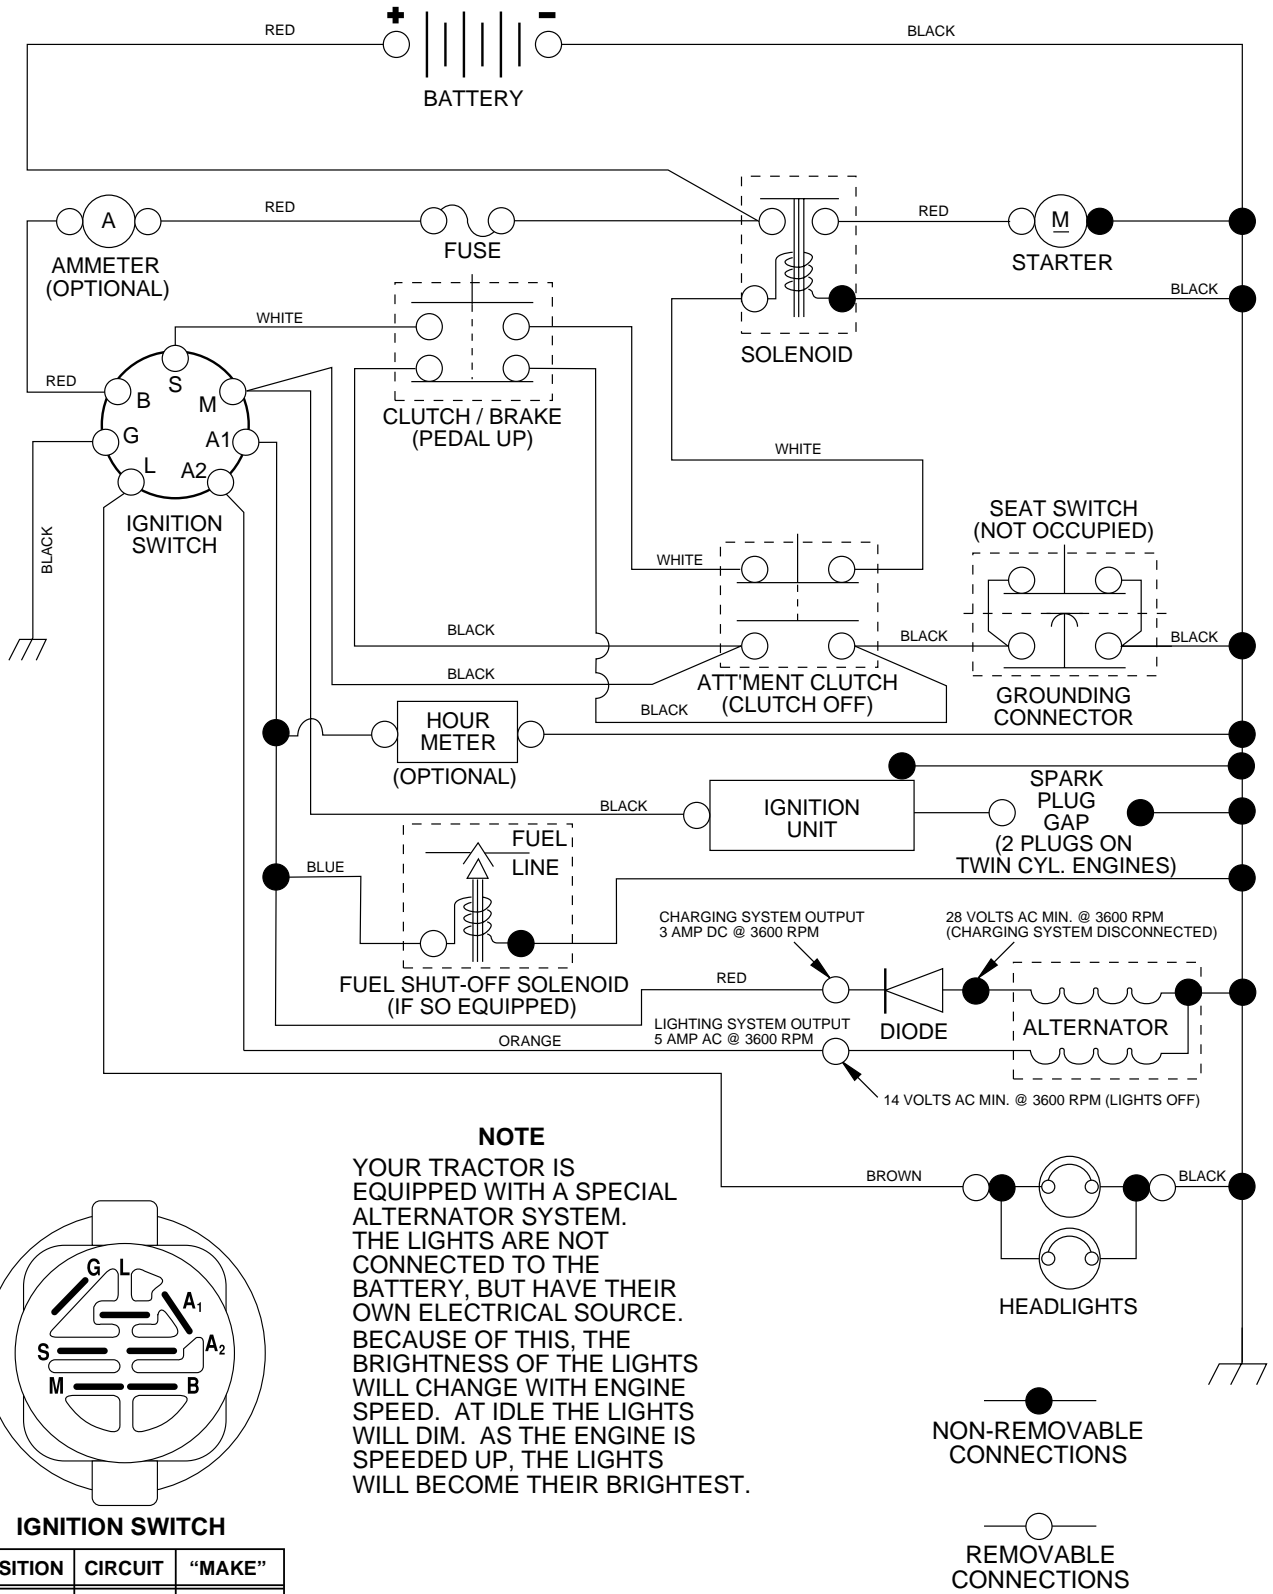

**TRACTOR - - MODEL NUMBER PR17H42STB**

**SCHEMATIC**

**TRACTOR - - MODEL NUMBER PR17H42STB**

**ELECTRICAL**

**TRACTOR - - MODEL NUMBER PR17H42STB**

**ELECTRICAL**

<b>KEY NO.</b>	<b>PART NO.</b>	<b>DESCRIPTION</b>
1	144925	Battery
2	74760412	Bolt Hex Hd 1/4-20unc X 3/4
8	156417	Case Battery Mech Hinge
16	153664	Switch Interlock Push-In
21	166181	Harness Socket Light
22	4152J	Bulb, Light # 1156
24	4799J	Cable Battery
25	146147	Cable Battery 6 Ga Red w/16 wire
26	<b>175158</b>	Fuse Amp
27	73510400	Nut Keps Hex 1/4-20 Unc
28	4207J	Cable Ground 6ga 12 black
29	121305X	Switch Plunger Nc Gray
30	<b>175566</b>	Switch Ign
33	140401	Key Ign Molded Generic
40	170217	Harness Ign
41	71110408	Bolt Fin Hex 1/4-20uncx 1/2
42	131563	Cover Terminal Red
43	<b>175141</b>	Solenoid
45	121433X	Ammeter Rectangular
52	141940	Protection Loop