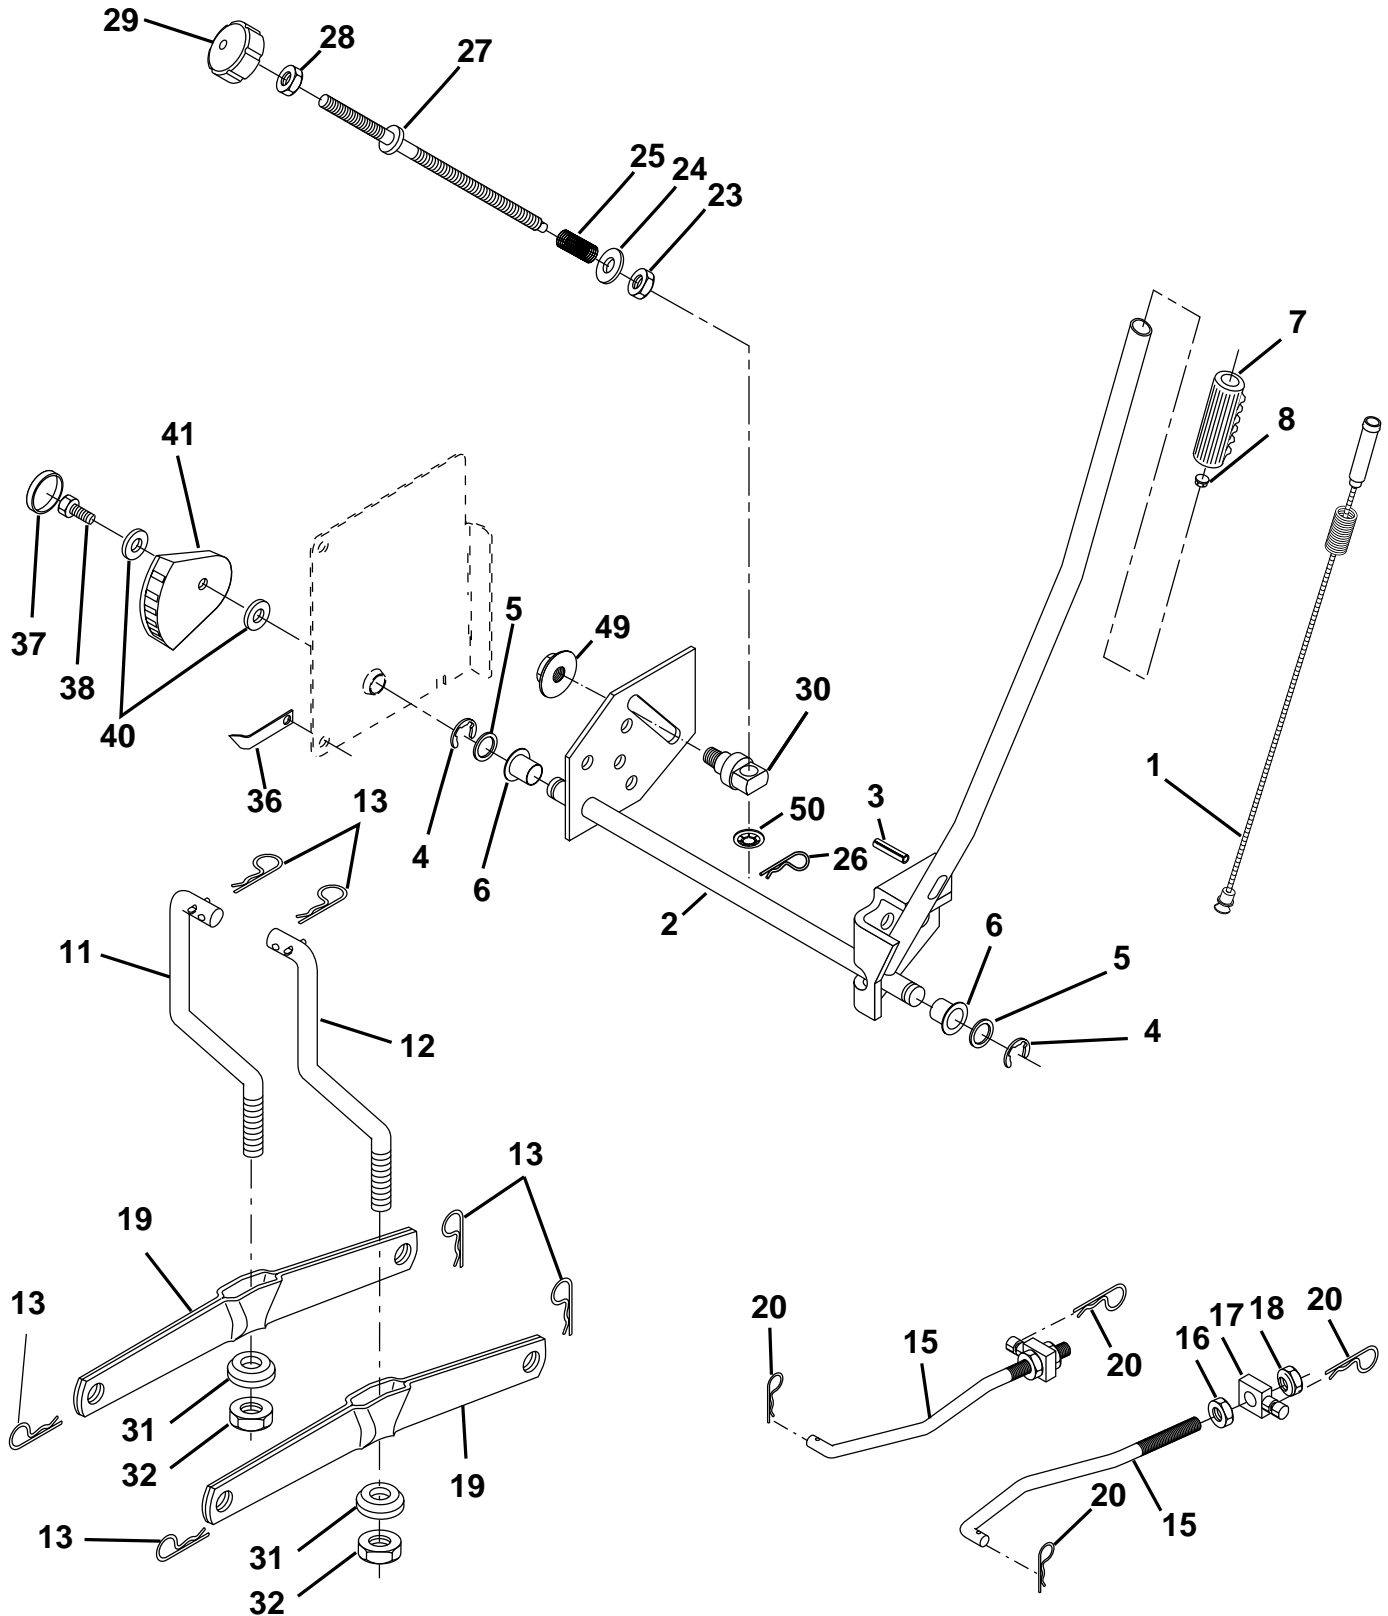

**NOTE:** All component dimensions given in U.S. inches  
1 inch = 25.4 mm

TRACTOR - - MODEL NUMBER PR17H42STB

MOWER LIFT

**TRACTOR - - MODEL NUMBER PR17H42STB****MOWER LIFT**

<b>KEY NO.</b>	<b>PART NO.</b>	<b>DESCRIPTION</b>
1	159460	Wire Asm Inner/Sprg W/plunger LT
2	159471	Shaft Asm Lift RH w/Inf
3	105767X	Pin Groove 1 500 Zinc
4	12000002	E Ring #5133-62
5	19211621	Washer 21/32 X 1 X 21 Ga
6	120183X	Bearing Nylon Blk 629 Id
7	125631X	Grip Handle
8	170770	Button Plunger
11	139865	Link Lift LH Fixed Length
12	139866	Link Lift RH Fixed Length
13	4939M	Retainer Spring
15	173288	Link Front
16	73350800	Nut Jam Hex 1/2-13 Unc
17	130171	Trunnion Blk Zinc
18	73800800	Nut Lock W/Wsh 1/2-13 Unc
19	139868	Arm Suspension Rear
20	163552	Retainer Spring
23	110807X	Nut Special
24	19131016	Washer 13/32 X 5/8 X 16 Ga
25	2876H	Spring 2-1/8"
26	169484	Retainer Clip
27	126971X	Rod Adj Lift Zinc 7.49 Wrk Lg
28	73350600	Nut Hex Jam 3/8-16 Unc
29	138057	Knob Inf 3/8-16 Unc Blk W/sym
30	150233	Trunnion Infin Height
31	<b>169865</b>	Bearing Pvt Lift
32	73540600	Nut Crownlock 3/8 - 24
36	155097	Pointer Height Indicator
37	123935X	Plug Hole Blk 1.485/1.515 Dia.
38	17060516	Screw 5/16-18 x 1
40	19112410	Washer 11/32 x 1-1/2 10 Ga.
41	155098	Indicator Height STLT
49	145212	Nut Hex Flange Lock
50	110452X	Nut PUsH Phos & Oi