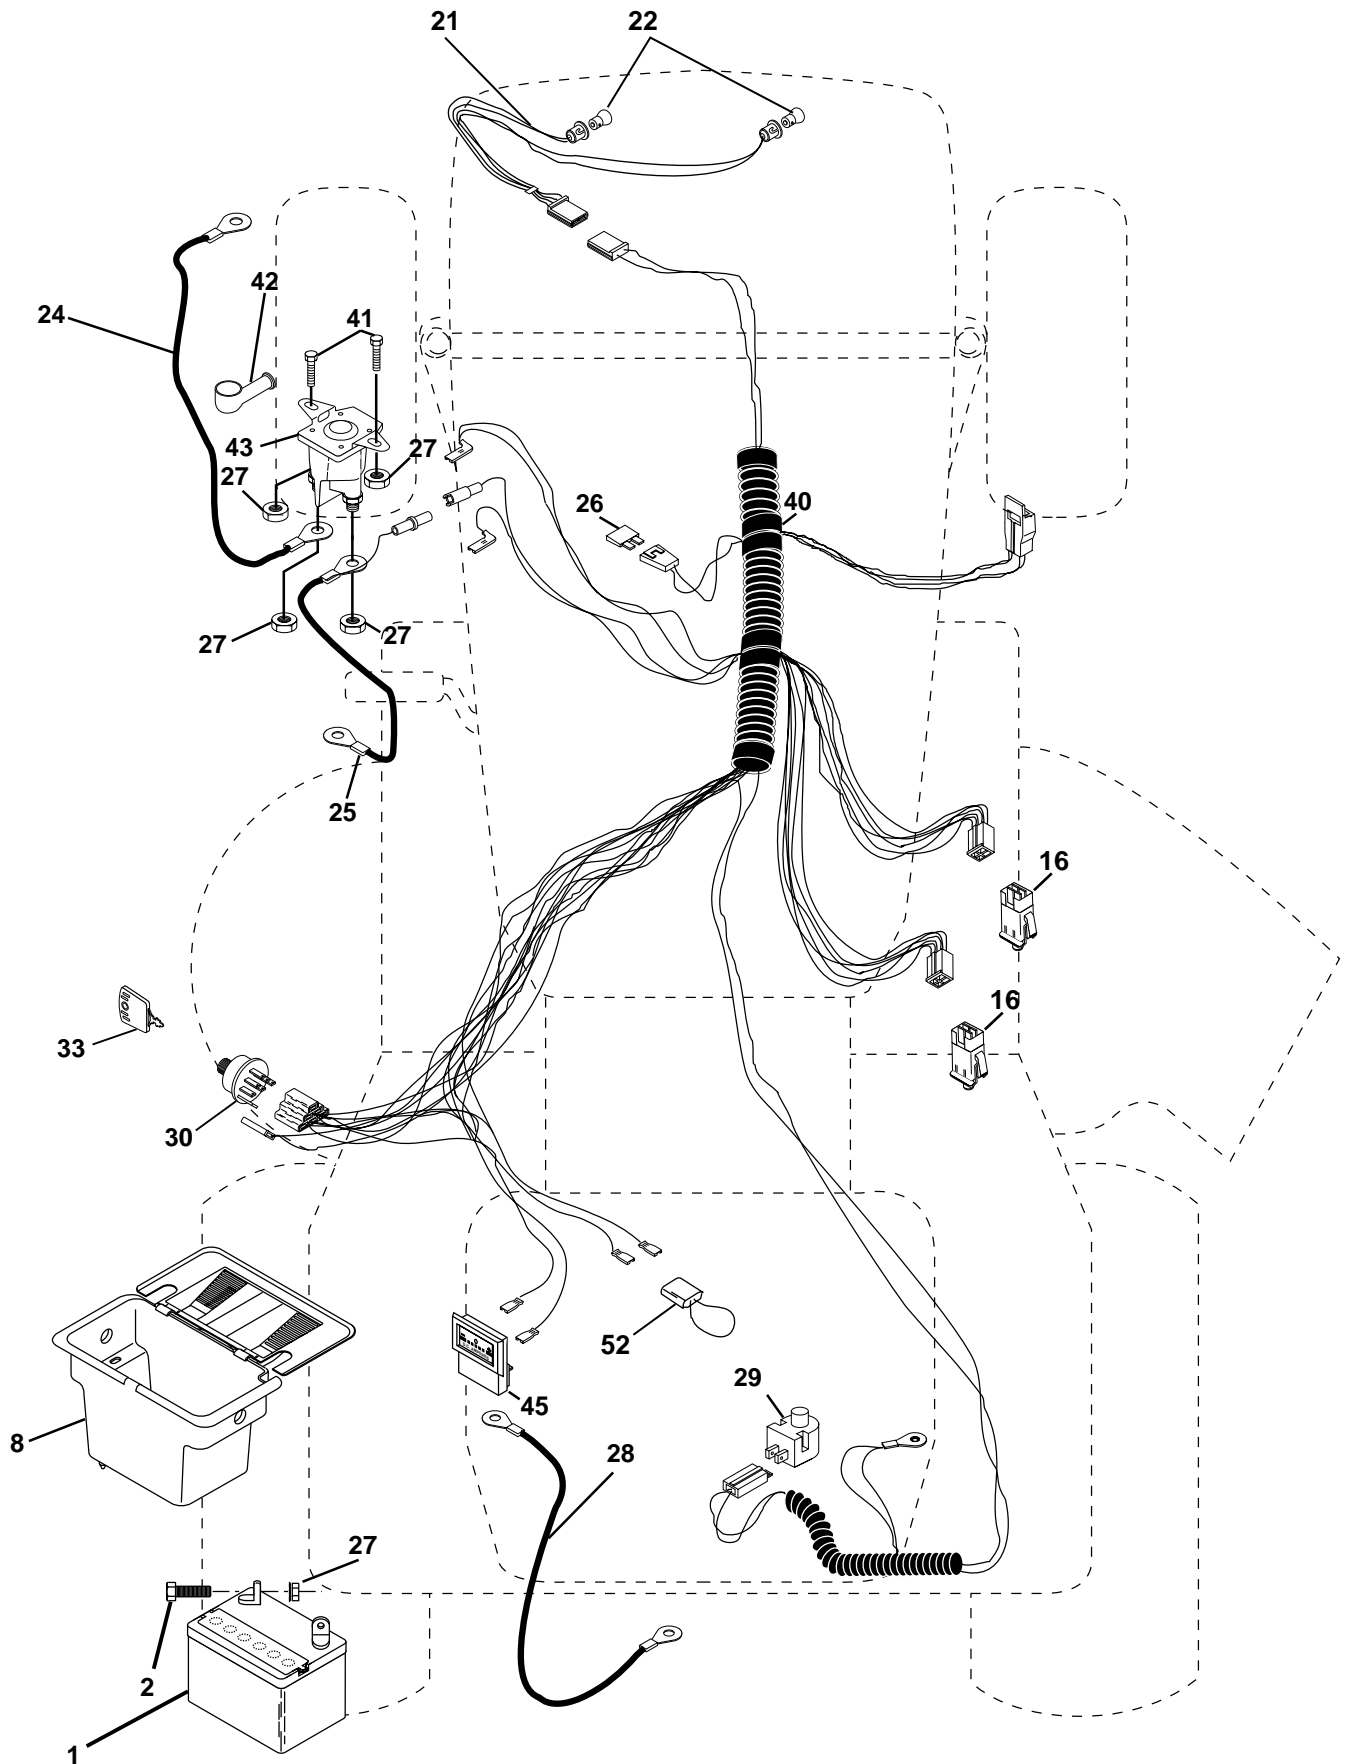

TRACTOR - - MODEL NUMBER PR17H42STB

ELECTRICAL

TRACTOR - - MODEL NUMBER PR17H42STB

ELECTRICAL

KEY NO.	PART NO.	DESCRIPTION
1	144925	Battery
2	74760412	Bolt Hex Hd 1/4-20unc X 3/4
8	156417	Case Battery Mech Hinge
16	153664	Switch Interlock Push-In
21	166181	Harness Socket Light
22	4152J	Bulb, Light # 1156
24	4799J	Cable Battery
25	146147	Cable Battery 6 Ga Red w/16 wire
26	175158	Fuse Amp
27	73510400	Nut Keps Hex 1/4-20 Unc
28	4207J	Cable Ground 6ga 12 black
29	121305X	Switch Plunger Nc Gray
30	175566	Switch Ign
33	140401	Key Ign Molded Generic
40	170217	Harness Ign
41	71110408	Bolt Fin Hex 1/4-20uncx 1/2
42	131563	Cover Terminal Red
43	175141	Solenoid
45	121433X	Ammeter Rectangular
52	141940	Protection Loop

NOTE: All component dimensions given in U.S. inches
1 inch = 25.4 mm