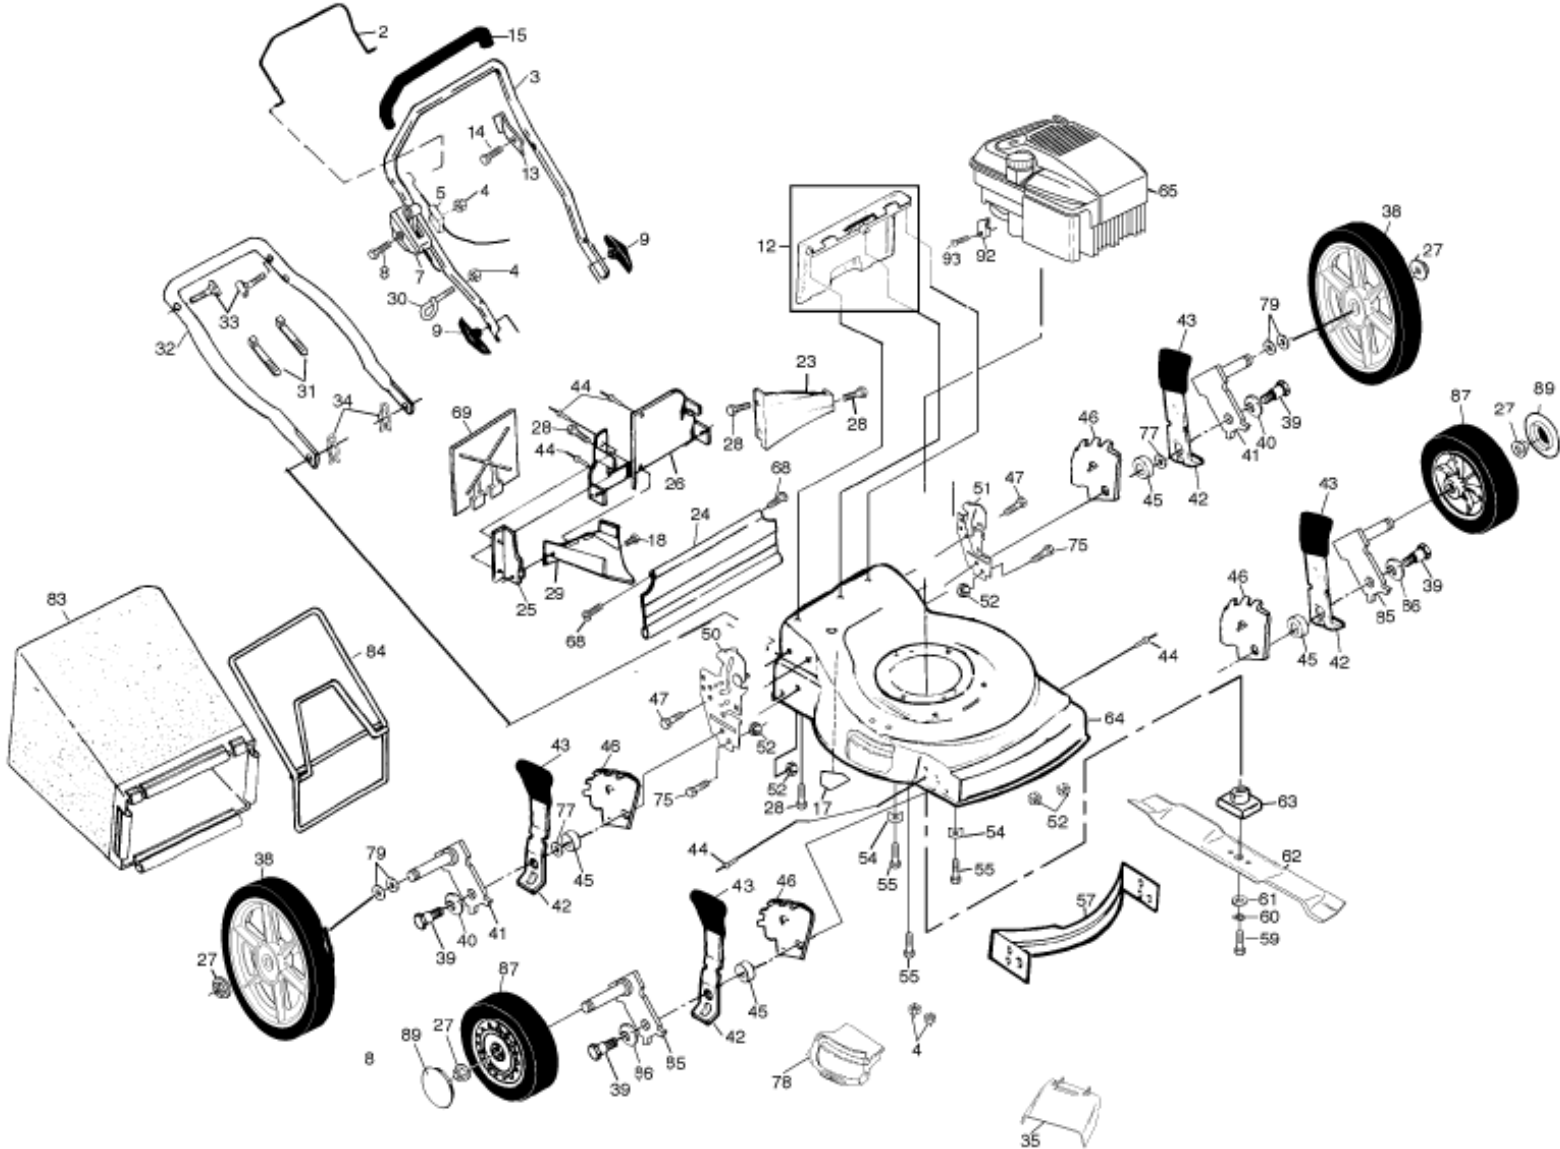

REPAIR PARTS

ROTARY LAWN MOWER - - MODEL NO. PP6N22CHA

REPAIR PARTS

ROTARY LAWN MOWER - - MODEL NO. PP6N22CHA

KEY NO.	PART NO.	DESCRIPTION	KEY NO.	PART NO.	DESCRIPTION
2	131036	Control Bar	50	161812X479	Handle Bracket (Right)
3	165542	Upper Handle	51	161814X479	Handle Bracket (Left)
4	63601	Locknut	52	751592	Locknut 3/8-16
5	130861	Engine Zone Control Cable	54	851201X004	Engine Washer
7	700417	Throttle Control	55	150406	Hex Head Thread Rolling Screw 3/8-16 x 1-1/8
8	144929	Hex Washer Head Screw 1/4-20 x 2-1/8	57	144964	Front Baffle
9	136376	Handle Knob	59	851084	Hex Head Machine Screw 3/8-24 x 1-3/8 Gr. 8
12	151023	Rear Door Kit	60	850263	Helical Lock Washer
13	850733X004	Upstop Bracket	61	851074	Hardened Washer
14	750097	Screw	62	141114	Blade 22"
15	164265	Handle Grip	63	851514	Blade Adapter
17	107339X	Danger Decal	64	163594	Lawn Mower Housing Kit (Includes Key No. 17)
18	150050	Screw #10	65	-----	Engine Briggs & Stratton Model No. 12H802 Order parts from engine manufacturer
23	133040X479	Baffle, Rear	68	88652	Hinge Screw
24	140540	Rear Skirt	69	166649	Mulcher Plug
25	700365X479	Side Baffle	75	74760612	Bolt
26	156380	Back Plate	77	88348	Flat Washer
27	83923	Flanged Locknut	78	147738	Combi-cut Door
28	54583	Screw Hex Head 1/4-20 x 1/2	79	57143	Wave Washer
29	133190X479	Discharge Baffle	83	168790	Grass Bag
30	132001	Rope Guide	84	149555	Catcher Frame
31	66426	Wire Tie	85	145935X004	Axle Arm
32	151721X479	Lower Handle	86	62335	Spring Washer
33	131959	Handle Bolt	87	146247	Wheel
34	51793	Hairpin Cotter	89	77400	Hubcaps
35	145285	Clip-on Discharge Deflector	92	111190X	Cable Clamp
38	701401	Wheel & Tire Assembly	93	83816	Screw
39	142748	Shoulder Bolt	--	161116	Operator's Manual (English)
40	61651	Spring Washer	--	168797	Replacement Parts Manual
41	750913X004	Axle Arm			
42	700331X004	Selector Spring			
43	87877	Selector Knob			
44	128415	Pop Rivet			
45	146630	Spacer			
46	700325X007	Wheel Adjusting Bracket			
47	150078	Self-tapping Screw 5/16-18 x 3/4			