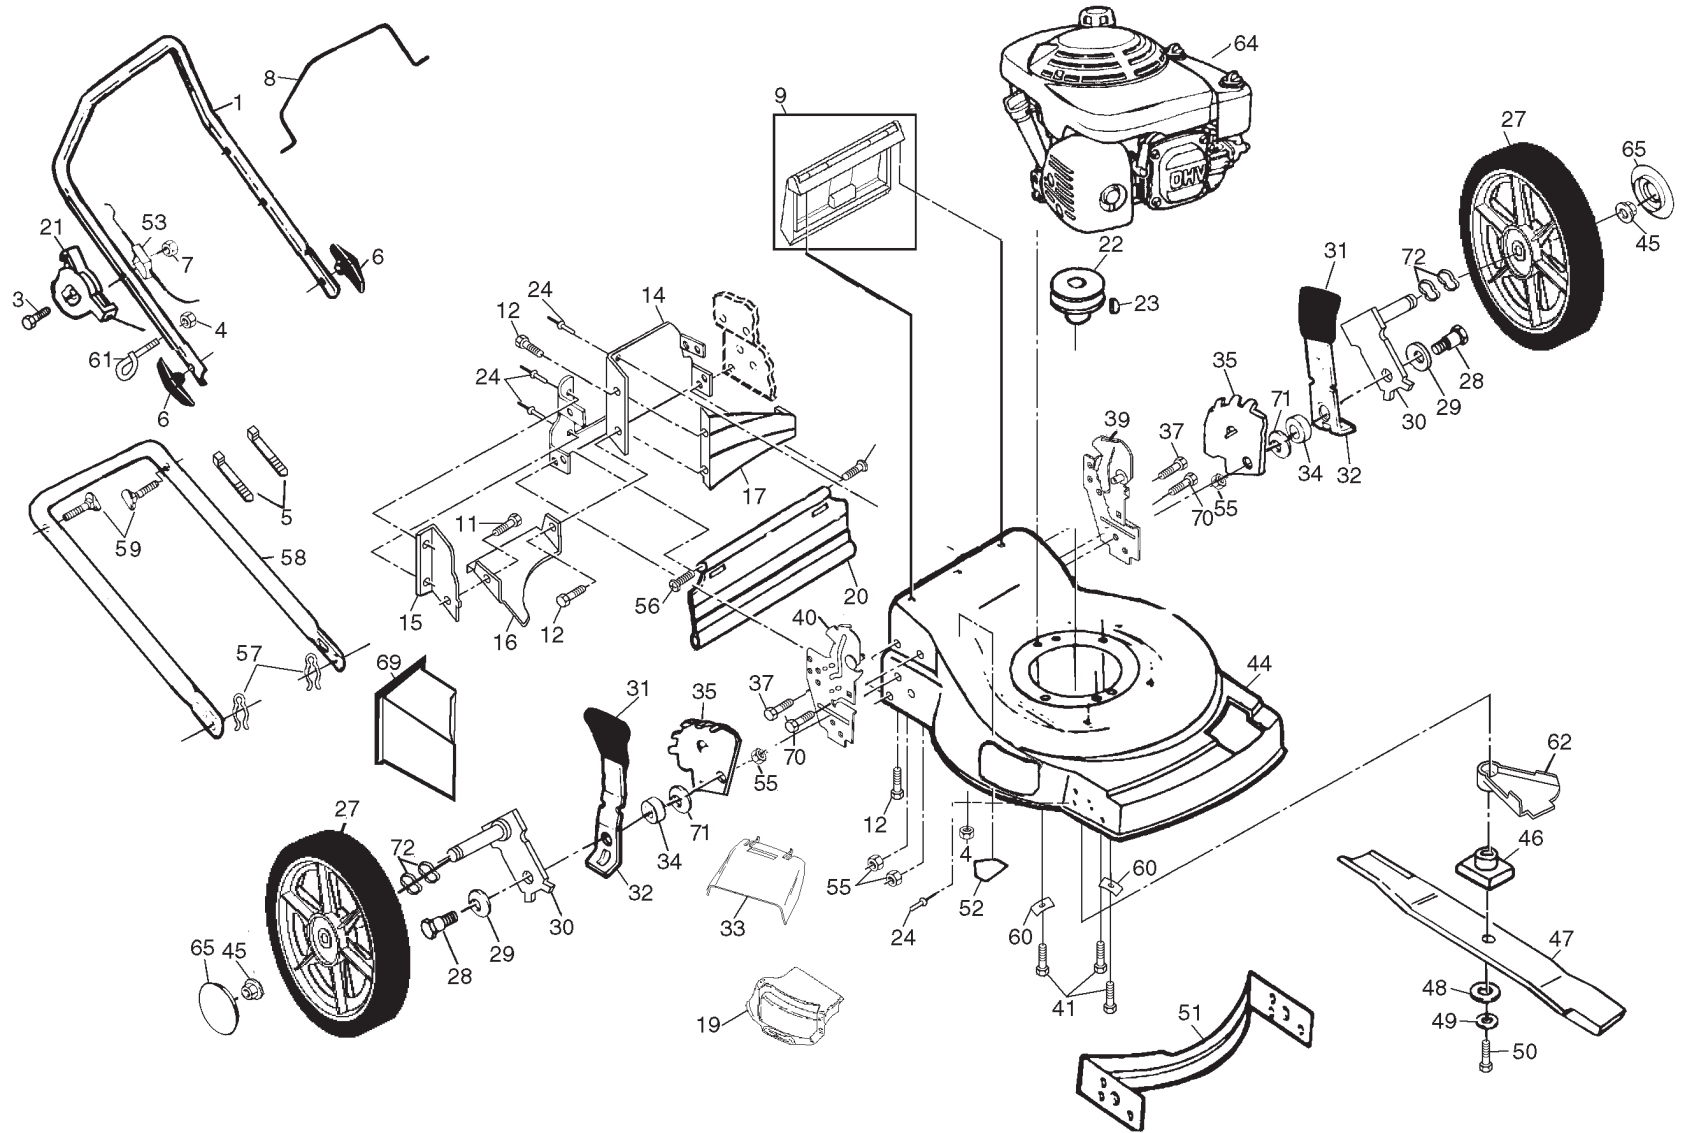

REPAIR PARTS

ROTARY LAWN MOWER - - MODEL NUMBER PP55Y22CHA

2

REPAIR PARTS

ROTARY LAWN MOWER - - MODEL NUMBER PP55Y22CHA

KEY NO.	PART NO.	DESCRIPTION	KEY NO.	PART NO.	DESCRIPTION
1	166862X479	Upper Handle	40	161812X479	Handle Bracket Assembly (Right)
3	144929	Hex Washer Head Screw 1/4-20 x 2-1/8	41	150406	Hex Head Thread Rolling Screw 3/8-16 x 1-1/8
4	63601	Locknut 1/4-20	44	162963	Lawn Mower Housing (Incl. Key Nos. 14, 15, 51 & 52)
5	66426	Wire Tie	45	83923	Flanged Locknut 3/8-16
6	136376	Handle Knob	46	851514	Blade Adapter
7	63601	Locknut 1/4-20	47	141114	Blade 22"
8	145794	Control Bar	48	851074	Hardened Washer
9	151023	Rear Door Kit	49	850263	Helical Washer
11	150050	Self Tapping Screw #10-24 x 5/8	50	851084	Hex Head Machine Screw 3/8-24 x 1-3/8 Gr. 8
12	54583	Hex Tapping Screw w/Sems 1/4-20 x 1/2	51	144964	Front Baffle Kit
14	156380X479	Back Plate	52	107339X	Danger Decal
15	700365X479	Side Baffle	53	130861	Cable
16	133190X479	Discharge Baffle	55	751592	Locknut 3/8-16
17	133040X479	Rear Baffle	56	88652	Hinge Screw 1/4-20 x 1-1/4
19	148195	Combi-cut Door	57	51793	Hairpin Cotter
20	140540	Rear Skirt	58	151721X479	Lower Handle
21	163340	Throttle Control	59	131959	Handle Bolt
22	84596	Engine Pulley	60	851201X004	Washer
23	87677	Hi-Pro Key #505	61	132001	Rope Guide
24	128415	Pop Rivet	62	134612	Debris Shield
27	701401	Wheel	64	-----	Engine-Honda Model No. GCV 160 Order parts from engine manufacturer
28	142748	Shoulder Bolt 3/8-16 x 1-3/8	65	77400	Hubcap
29	61651	Spring Washer	69	166649	Mulcher Plug
30	750913X004	Axle Arm Assembly	70	74760612	Bolt
31	87877	Selector Knob	71	88348	Washer
32	700331X004	Selector Spring	72	57143	Wave Washer
33	145285	Clip-on Discharge Deflector	--	145658	Operator's Manual (English)
34	146630	Spacer	--	145659	Operator's Manual (French)
35	700325X007	Wheel Adjusting Bracket	--	162300	Warning Decal (Not Shown)
37	150078	Thread Cutting Screw w/Sems 5/16-18 x 3/4	--	169333	Repair Parts Manual
39	161814X479	Handle Bracket Assembly (Left)			

For Parts Call K&T 606-678-9623 or 606-561-4983

ε

www.mymowerparts.com