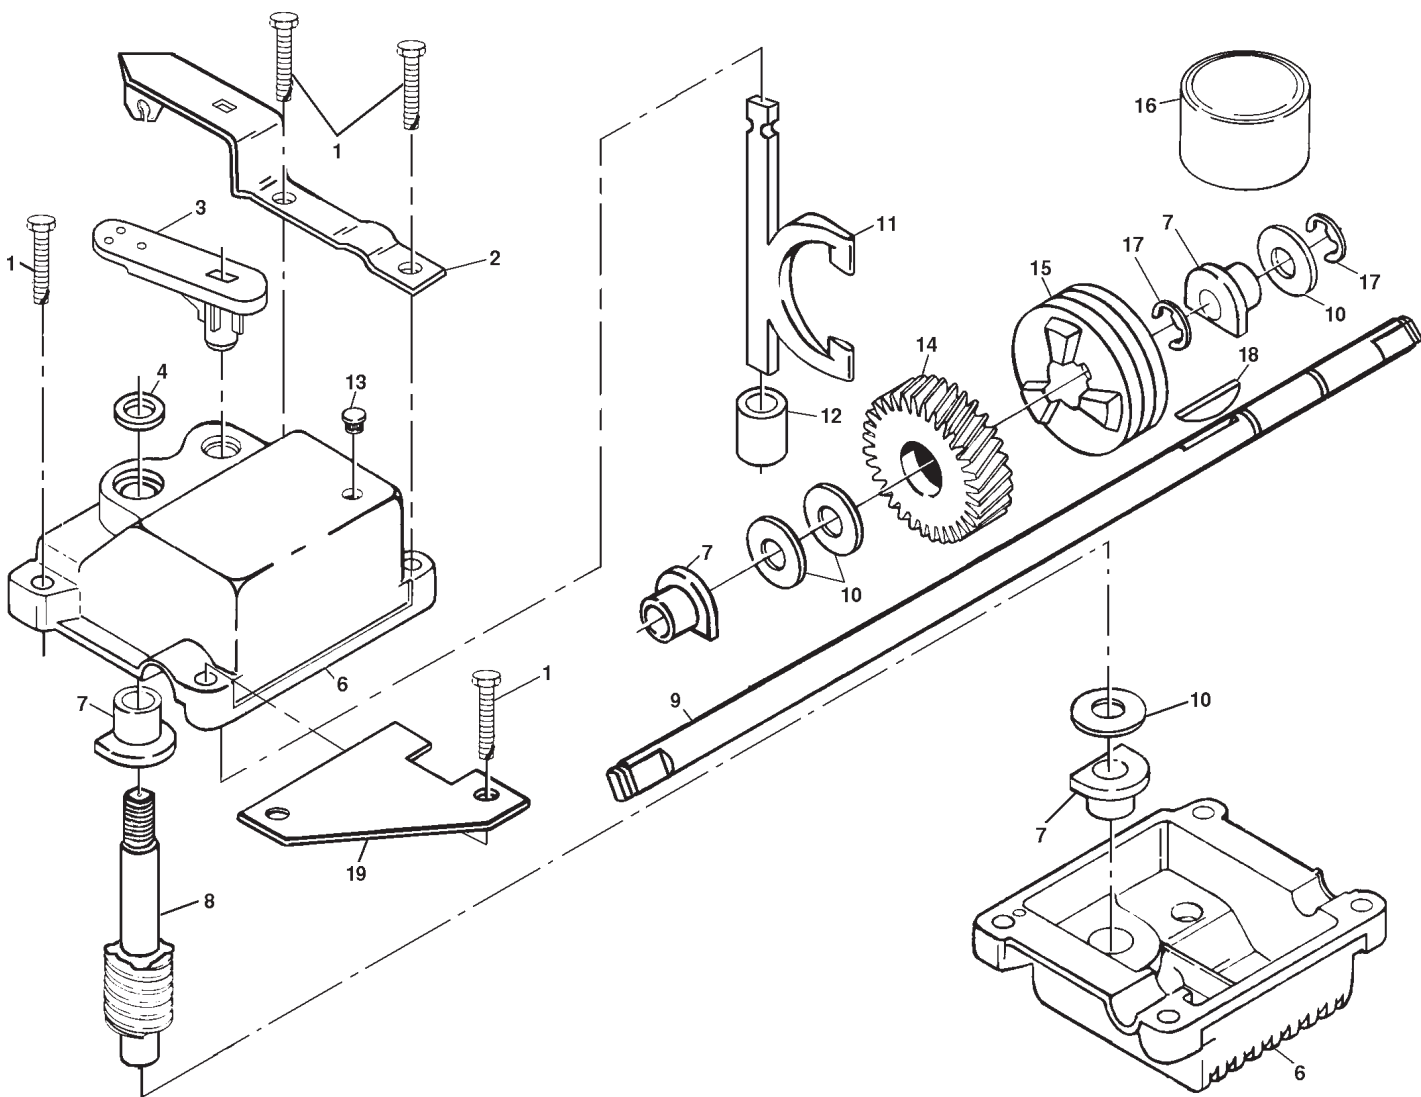

REPAIR PARTS

POWER PROPELLED LAWN MOWER - - MODEL NO. PP55Y22CHA

GEAR CASE ASSEMBLY PART NUMBER 702511

KEY NO.	PART NO.	DESCRIPTION
1	17490416	Tapping Screw 1/4-20 x 1-1/4
2	137055X004	Engagement Bracket
3	137053	Shifter
4	57072	Seal
6	48373	Gear Case Halves Kit (Includes Key Nos. 4 and 7)
7	77881	Bearing
8	137051	Worm Shaft
9	137074	Drive Shaft
10	57079	Hardened Washer

KEY NO.	PART NO.	DESCRIPTION
11	131484	Clutch Yoke
12	700343	Bushing
13	86447	Plug
14	137050	Helical Gear
15	750436X	Clutch Jaw
16	750369	Grease
17	12000003	E-Ring
18	850848	Hi-Pro Key
19	81585X004	Spring Bracket

NOTE: All component dimensions given in U.S. inches.
1 inch = 25.4 mm