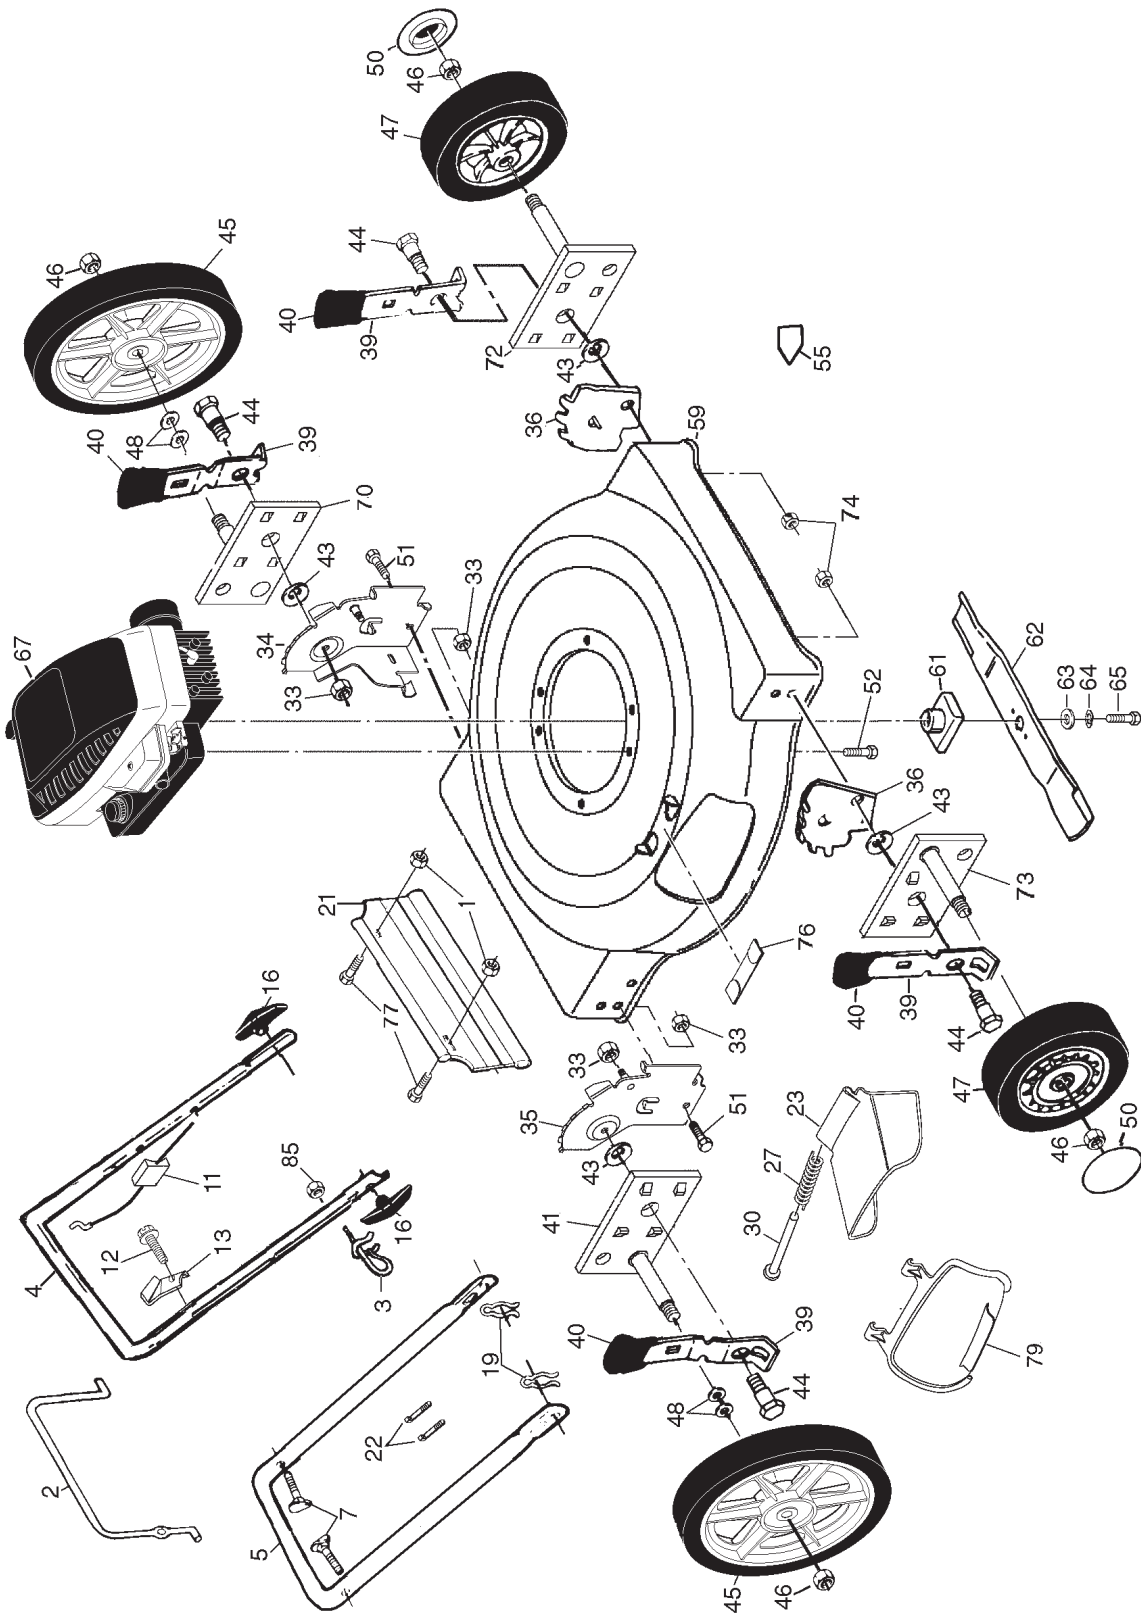

ROTARY LAWN MOWER -- MODEL NUMBER PO4QN22SHA

ROTARY LAWN MOWER - - MODEL NUMBER PO4QN22SHA

KEY NO.	PART NO.	DESCRIPTION	KEY NO.	PART NO.	DESCRIPTION
1	63601	Locknut 1/4-20	48	57143	Washer
2	86902	Control Bar	50	77400	Hubcap
3	179585	Rope Guide	51	74760514	Hex Head Bolt 5/16-18
4	169709X479	Upper Handle	52	150406	Hex Head Thread Rolling Screw 3/8-16 x 1
5	169708X479	Lower Handle	55	107339X	Danger Decal
7	131959	Handle Bolt 5/16-18	59	165187	Lawn Mower Housing (Incl. Key Nos. 55)
11	162778	Engine Zone Control Cable	61	851514	Blade Adapter
12	750364	Hex Washer Head Screw #10-24 x 1/2	62	141114	22" Blade
13	86899X004	Up-Stop Bracket	63	851074	Hardened Washer
16	136376	Wing Nut	64	850263	Helical Lockwasher 3/8
19	51793	Hairpin Cotter	65	851084	Screw Hex Head 3/8-24 x 1-3/8 (Grd. 8)
21	165858	Rear Deflector	67	---	Engine, Briggs & Stratton, Model No. 10A902 (Order parts from engine manufacturer)
22	66426	Wire Tie	70	180409X004	Axle Arm Assembly (LR)
23	160831	Discharge Guard	72	167132X004	Axle Arm Assembly (LF)
27	160832	Torsion Spring	73	167133X004	Axle Arm Assembly (RF)
30	160833	Hinge Rod	74	166785	Nut
33	63124	Locknut 5/16-18	76	161622	Clip, Closeout
34	170373X479	Wheel Bracket Support (Left)	77	74760412	Screw
35	170374X479	Wheel Bracket Support (Right)	79	160830	Mulch Plate
36	160835X007	Wheel Bracket Adjuster	85	132004	Nut, Hex
39	168360X004	Selector Spring	--	162300	Warning Decal (Not Shown)
40	87877	Selector Knob	--	172782	Operator's Manual (English)
41	180410X004	Axle Arm Assembly (RR)	--	172783	Operator's Manual (French)
43	183901	Washer	--	184709	Replacement Parts Manual (English/French)
44	160828	Shoulder Bolt			
45	180206	Wheel Assembly (Rear)			
46	83923	Locknut 1/16-18			
47	86984	Wheel Assembly (Front)			

NOTE: All component dimensions given in U.S. inches.
1 inch = 25.4 mm