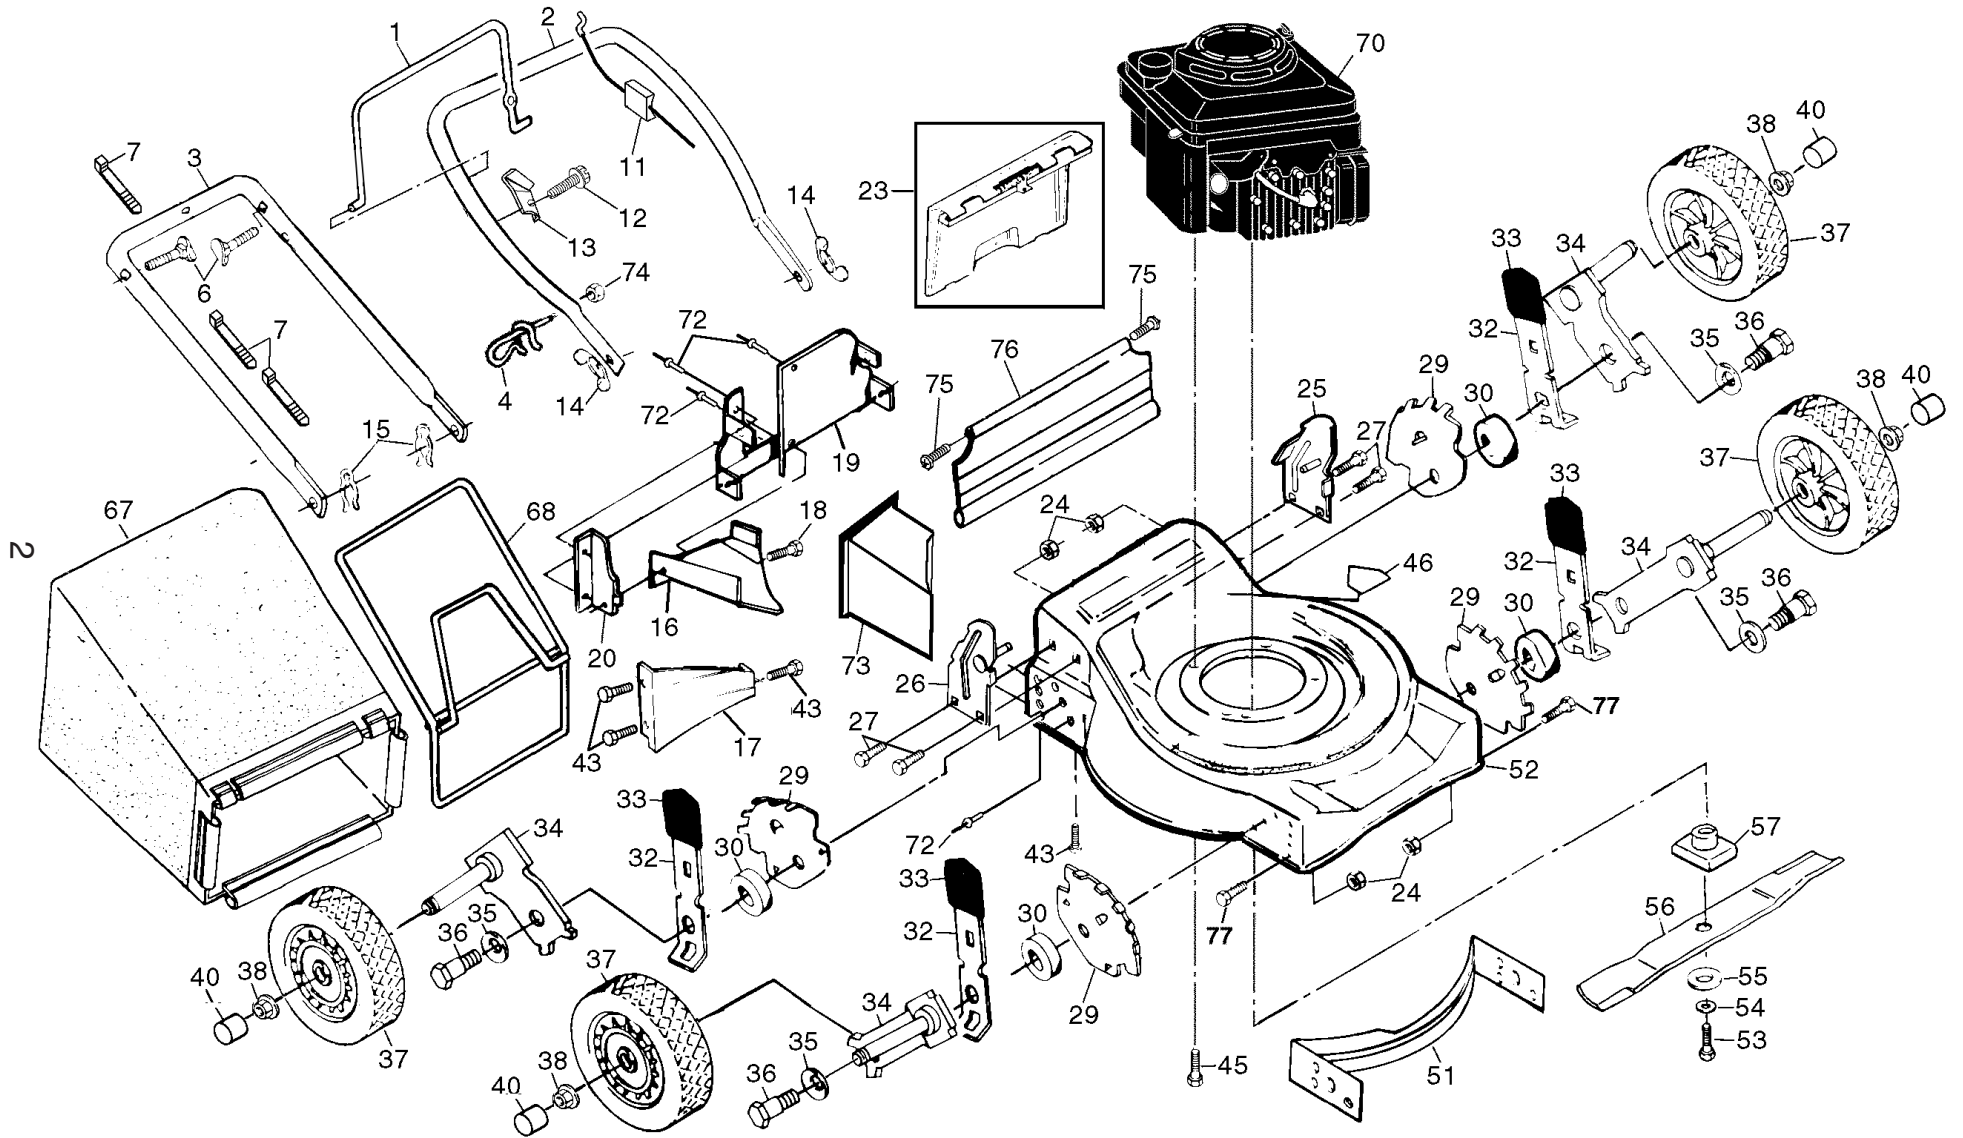

ROTARY LAWN MOWER - - MODEL NUMBER PO45QN20RA

www.mymowerparts.com

For Parts Call K&T 606-678-9623 or 606-561-4983

ROTARY LAWN MOWER - - MODEL NUMBER PO45QN20RA

KEY NO.	PART NO.	DESCRIPTION
1	131696	Control Bar
2	166860X479	Upper Handle
3	151590X479	Lower Handle
4	179585	Rope Guide
6	131959	Handle Bolt
7	66426	Wire Tie
11	180817	Engine Zone Control Cable
12	750634	Hex Washer Head Screw #10-24 x 1/2
13	86899X004	Up-Stop Bracket
14	128638	Wing Nut
15	51793	Hairpin Cotter
16	133188X479	Disc. Baffle
17	169207X479	Rear Baffle
18	150050	Screw
19	156445X479	Back Plate
20	700363X479	Side Baffle
23	147613	Rear Door Assembly Kit
24	751592	Locknut 3/8-16
25	151589X479	Handle Bracket Assembly (Left)
26	151588X479	Handle Bracket Assembly (Right)
27	150078	Screw 5/16-18 x 3/4
29	750085X007	Wheel Adjusting Bracket
30	146630	Spacer
32	700331X004	Selector Spring
33	87877	Selector Knob
34	145935X004	Axle Arm Assembly
35	62335	Belleville Washer
36	142748	Shoulder Bolt 3/8-16
37	800220	Wheel Assembly
38	83923	Washer
40	800090	Hubcap

KEY NO.	PART NO.	DESCRIPTION
43	54583	Hex Tapping Screw 1/4-20 x 1/2
45	150406	Hex Head Thread Rolling Screw 3/8-16 x 1
46	107339X	Danger Decal
51	170540	Front Baffle
52	170626	Housing Assembly (Incl. Ref. #46)
53	851084	Hex Head Screw 3/8-24 x 1-3/8 Grd. 8
54	850263	Helical Lock Washer
55	851074	Hardened Washer
56	145106	20" Blade
57	850977	Blade Adapter
67	159435	Grass Bag
68	149555	Catcher Frame
70	- - -	Engine, Briggs & Stratton, Model No. 10G902 (Order parts from engine manufacturer)
72	128415	Pop Rivet
73	166650	Mulching Plug
74	132004	Nut, Lock
75	88652	Hinge Screw
76	140657	Rear Skirt
77	17600406	Screw 1/4 x 20
--	162300	Warning Decal (Not Shown)
--	172782	Operator's Manual (English)
--	172783	Operator's Manual (French)
--	185215	Replacement Parts Manual (English/French)

Available accessories not included with mower:

--	MA36	Chute Deflector
----	------	-----------------

NOTE: All component dimensions given in U.S. inches.
1 inch = 25.4 mm